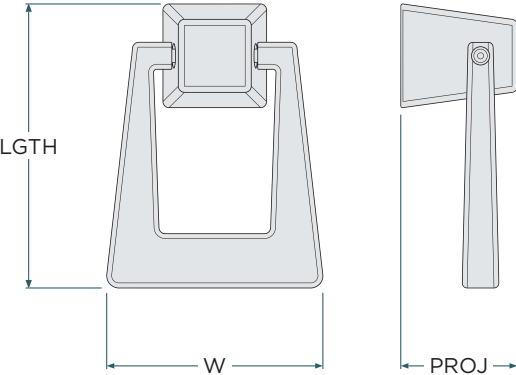

ROUND KNOB

RECTANGULAR KNOB

PENDANT

LATCH

PULL

HOOK

LEGEND

Abbreviation	Description
DIA	Diameter
CTC	Center-to-Center
LGTH	Length
PROJ	Projection
W	Width