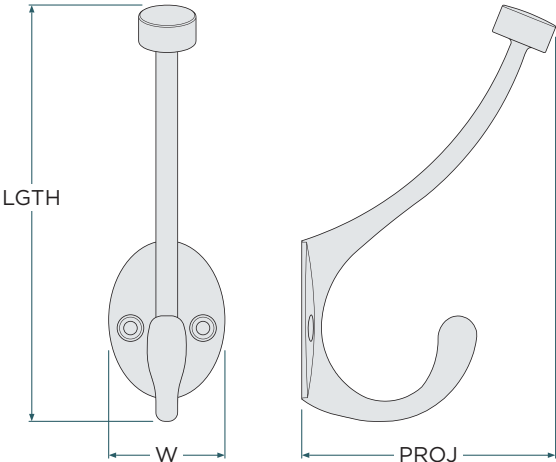

ROUND KNOB

RECTANGULAR KNOB

PENDANT

LATCH

PULL

HOOK

LEGEND

Abbreviation	Description
DIA	Diameter
CTC	Center-to-Center
LGTH	Length
PROJ	Projection
W	Width