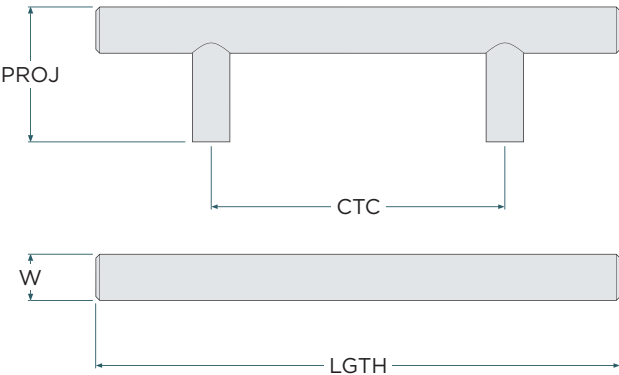

ROUND KNOB

RECTANGULAR KNOB

PENDANT

LATCH

PULL

HOOK

LEGEND

Abbreviation	Description
DIA	Diameter
CTC	Center-to-Center
LGTH	Length
PROJ	Projection
W	Width