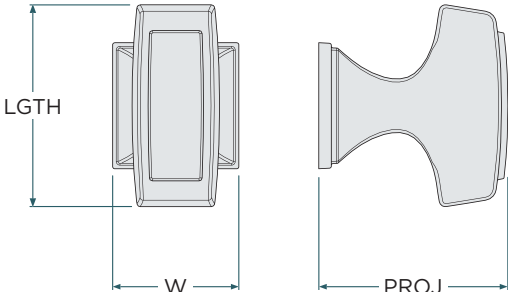

ROUND KNOB

RECTANGULAR KNOB

PENDANT

LATCH

PULL

HOOK

LEGEND

Abbreviation	Description
DIA	Diameter
CTC	Center-to-Center
LGTH	Length
PROJ	Projection
W	Width