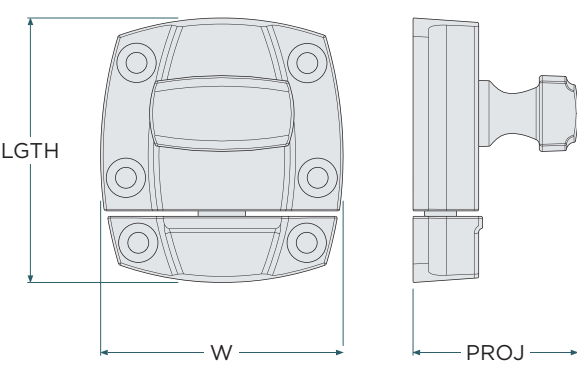

ROUND KNOB

RECTANGULAR KNOB

PENDANT

LATCH

PULL

HOOK

LEGEND

Abbreviation	Description
DIA	Diameter
CTC	Center-to-Center
LGTH	Length
PROJ	Projection
W	Width