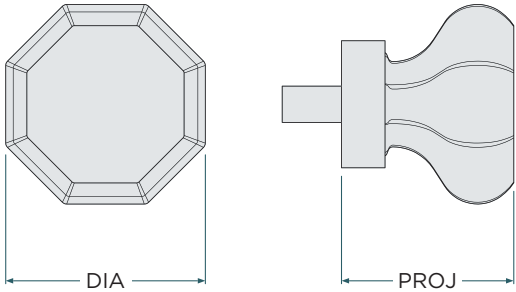

ROUND KNOB

RECTANGULAR KNOB

PENDANT

LATCH

PULL

HOOK

LEGEND

Abbreviation	Description
DIA	Diameter
CTC	Center-to-Center
LGTH	Length
PROJ	Projection
W	Width