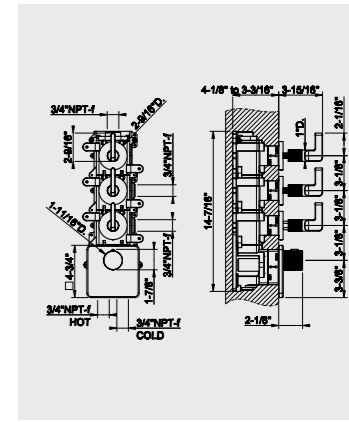

39695_58216 Thermostatic high-capacity built-in part mixer, vertical/horizontal setting up
Three separate exits