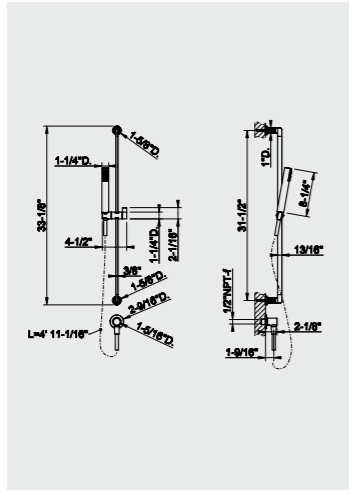

58142 Sliding rail

58145 Sliding rail

58144 Sliding rail

58123 Shower set

09274_58174 Pressure balance
09272_58173

09279_58132 one way Thermostatic mixer
09279_58134 two ways
09279_58136 three ways

58148 Wall-mounted showerhead