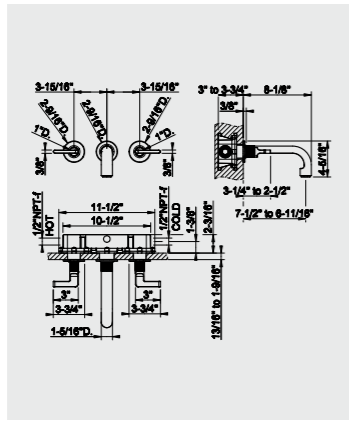

David Rockwell for Cessi

INCISO Wellness

David Rockwell for Gessi

INCISO Wellness

David Rockwell for Gessi

48089_58094 Built-in three-hole bath mixer Without pop-up

48089_58194 Built-in three-hole bath mixer Without pop-up