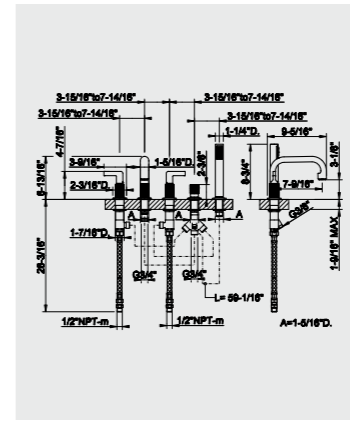

David Rockwell for Cessi

INCISO Wellness

David Rockwell for Gessi

INCISO Wellness

David Rockwell for Gessi

48089_58094 Built-in three-hole bath mixer Without pop-up

48089_58194 Built-in three-hole bath mixer Without pop-up