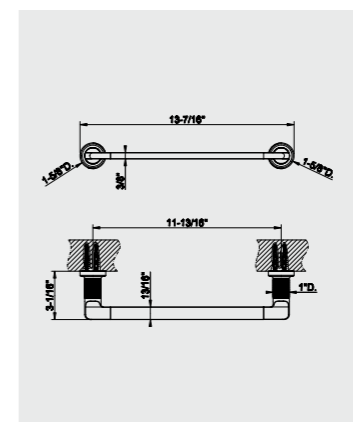

58507 Wall-mounted tumbler holder

58497 30 cm Towel rail
58503 60 cm
58505 90 cm

58509 Towel ring

- 031** Chrome
- 149** Finox Brushed Nickel
- 426** Polished Nickel
- 299** Matte Black
- 706** Black Metal
- 707** Black Metal Brushed