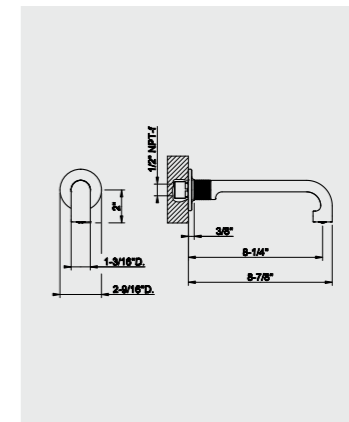

58100 Wall-mounted spout
58101

- **031** Chrome
- **149** Finox Brushed Nickel
- **426** Polished Nickel
- **299** Matte Black
- **706** Black Metal
- **707** Black Metal Brushed

- **713** Antique Brass
- **187** Aged Bronze
- **727** Brass Brushed
- **030** Copper
- **708** Copper Brushed
- **246** Gold