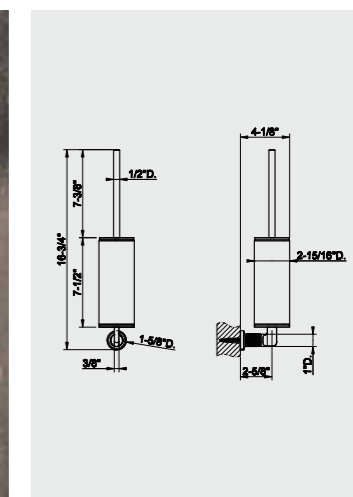

58519 Wall-mounted brush holder