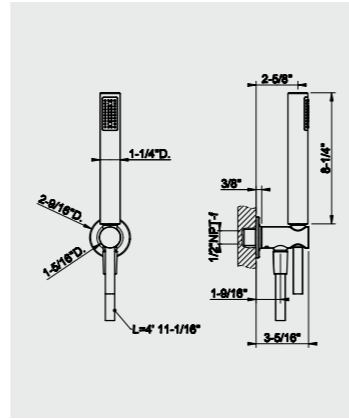

58142 Sliding rail

58145 Sliding rail

58144 Sliding rail

58123 Shower set

09274_58174 Pressure balance
09272_58173

09279_58132 one way Thermostatic mixer
09279_58134 two ways
09279_58136 three ways

58148 Wall-mounted showerhead