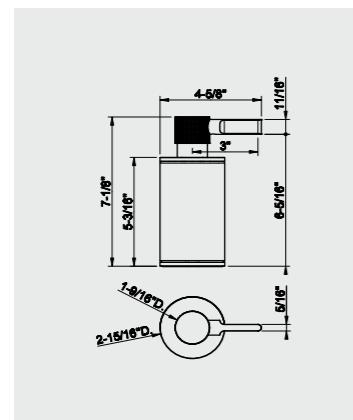

58537 Standing soap dispenser holder