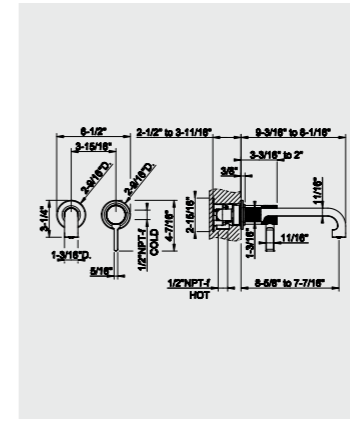

INCISO

David Rockwell for Gessi

48089_58090 Built-in three-hole basin mixer
48089_58092 without pop-up

48089_58190 Built-in three-hole basin mixer
48089_58192 without pop-up

58001 Basin mixer
58002 Without pop-up