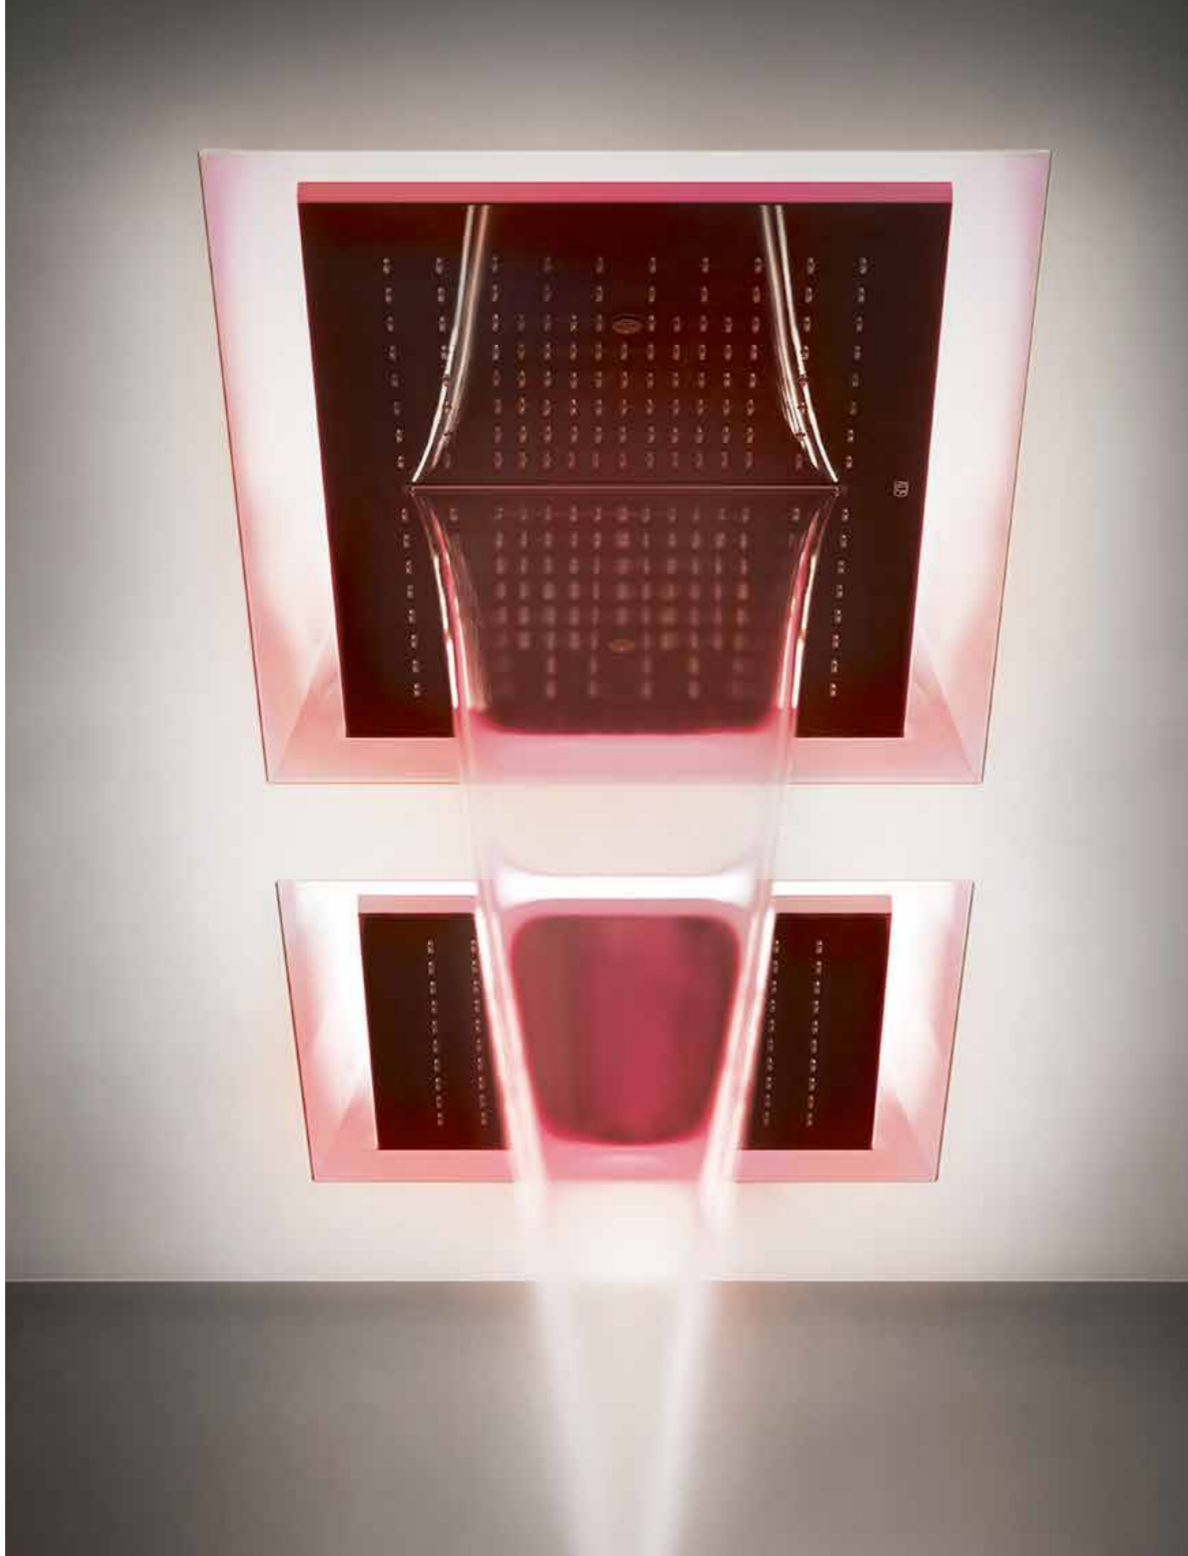

PRIVATE WELLNESS

Afilo