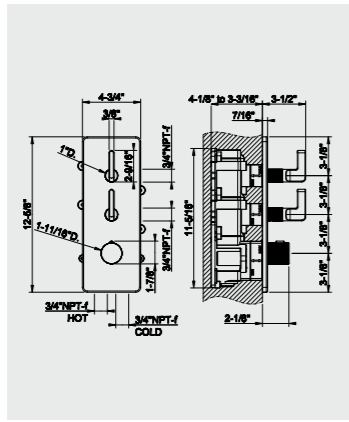

INCISO

David Rockwell for Gessi

58152 Ceiling-mounted showerhead
58150 Custom

58186 Ceiling-mounted showerhead
58188 Custom

39693_58204 Thermostatic high-capacity built-in part mixer, vertical/horizontal setting up
Two separate exits