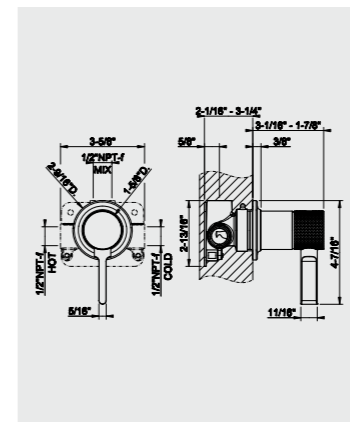

INCISO

David Rockwell for Gessi