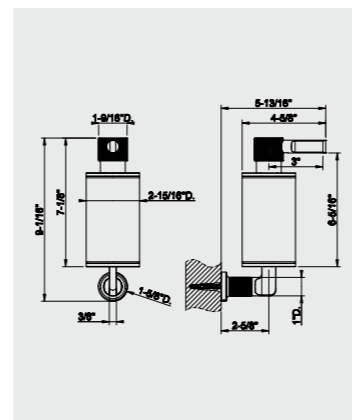

58513 Wall-mounted soap dispenser holder