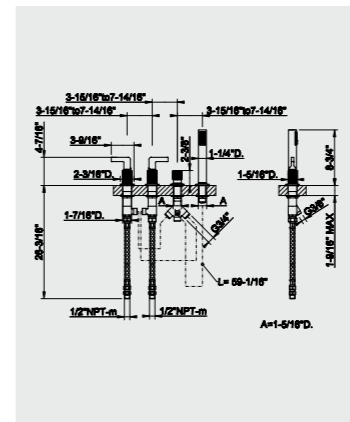

58043 Four-hole bath mixer