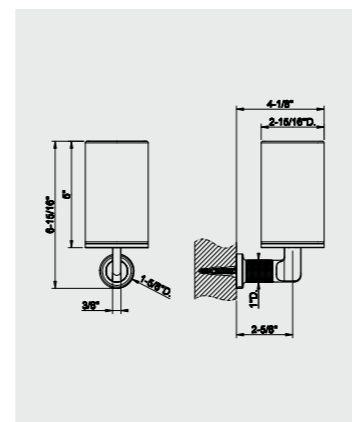

INCISO Accessories

David Rockwell for Gessi

58537 Standing soap dispenser holder

58513 Wall-mounted soap dispenser holder

58525 Standing soap holder

58501 Wall-mounted soap holder

58531 Standing tumbler holder