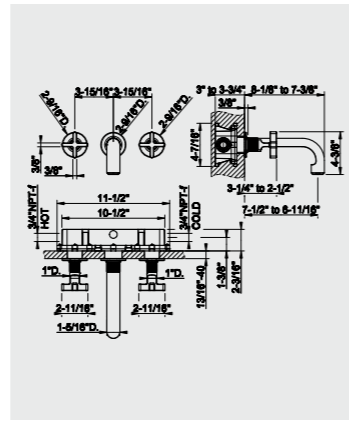

David Rockwell for Cessi

INCISO Wellness

David Rockwell for Gessi

INCISO Wellness

David Rockwell for Gessi

48089_58094 Built-in three-hole bath mixer Without pop-up

48089_58194 Built-in three-hole bath mixer Without pop-up