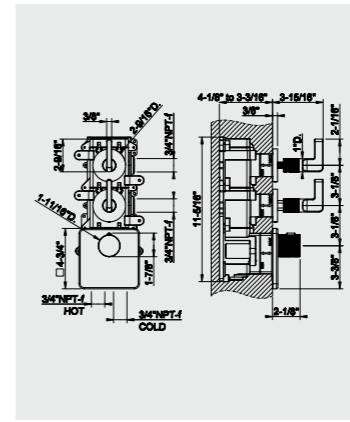

39693_58214 Thermostatic high-capacity built-in part mixer, vertical/horizontal setting up
Two separate exits