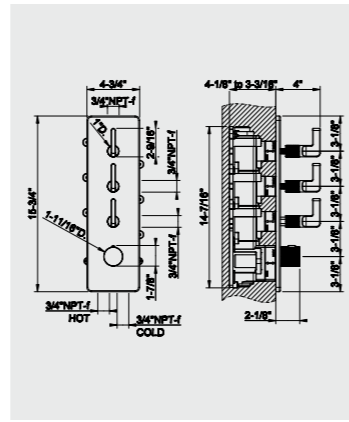

INCISO

David Rockwell for Gessi

58152 Ceiling-mounted showerhead
58150 Custom

58186 Ceiling-mounted showerhead
58188 Custom

39693_58204 Thermostatic high-capacity built-in part mixer, vertical/horizontal setting up
Two separate exits