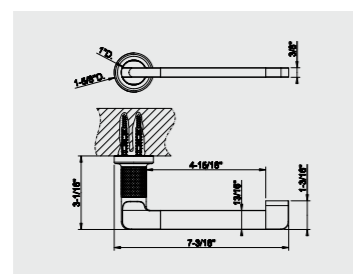

58455 Paper-roll holder
Horizontal/vertical installation