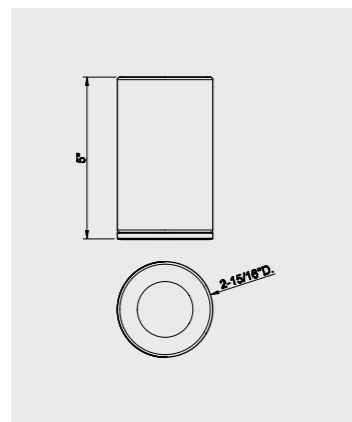

INCISO Accessories

David Rockwell for Gessi

58537 Standing soap dispenser holder

58513 Wall-mounted soap dispenser holder

58525 Standing soap holder

58501 Wall-mounted soap holder

58531 Standing tumbler holder