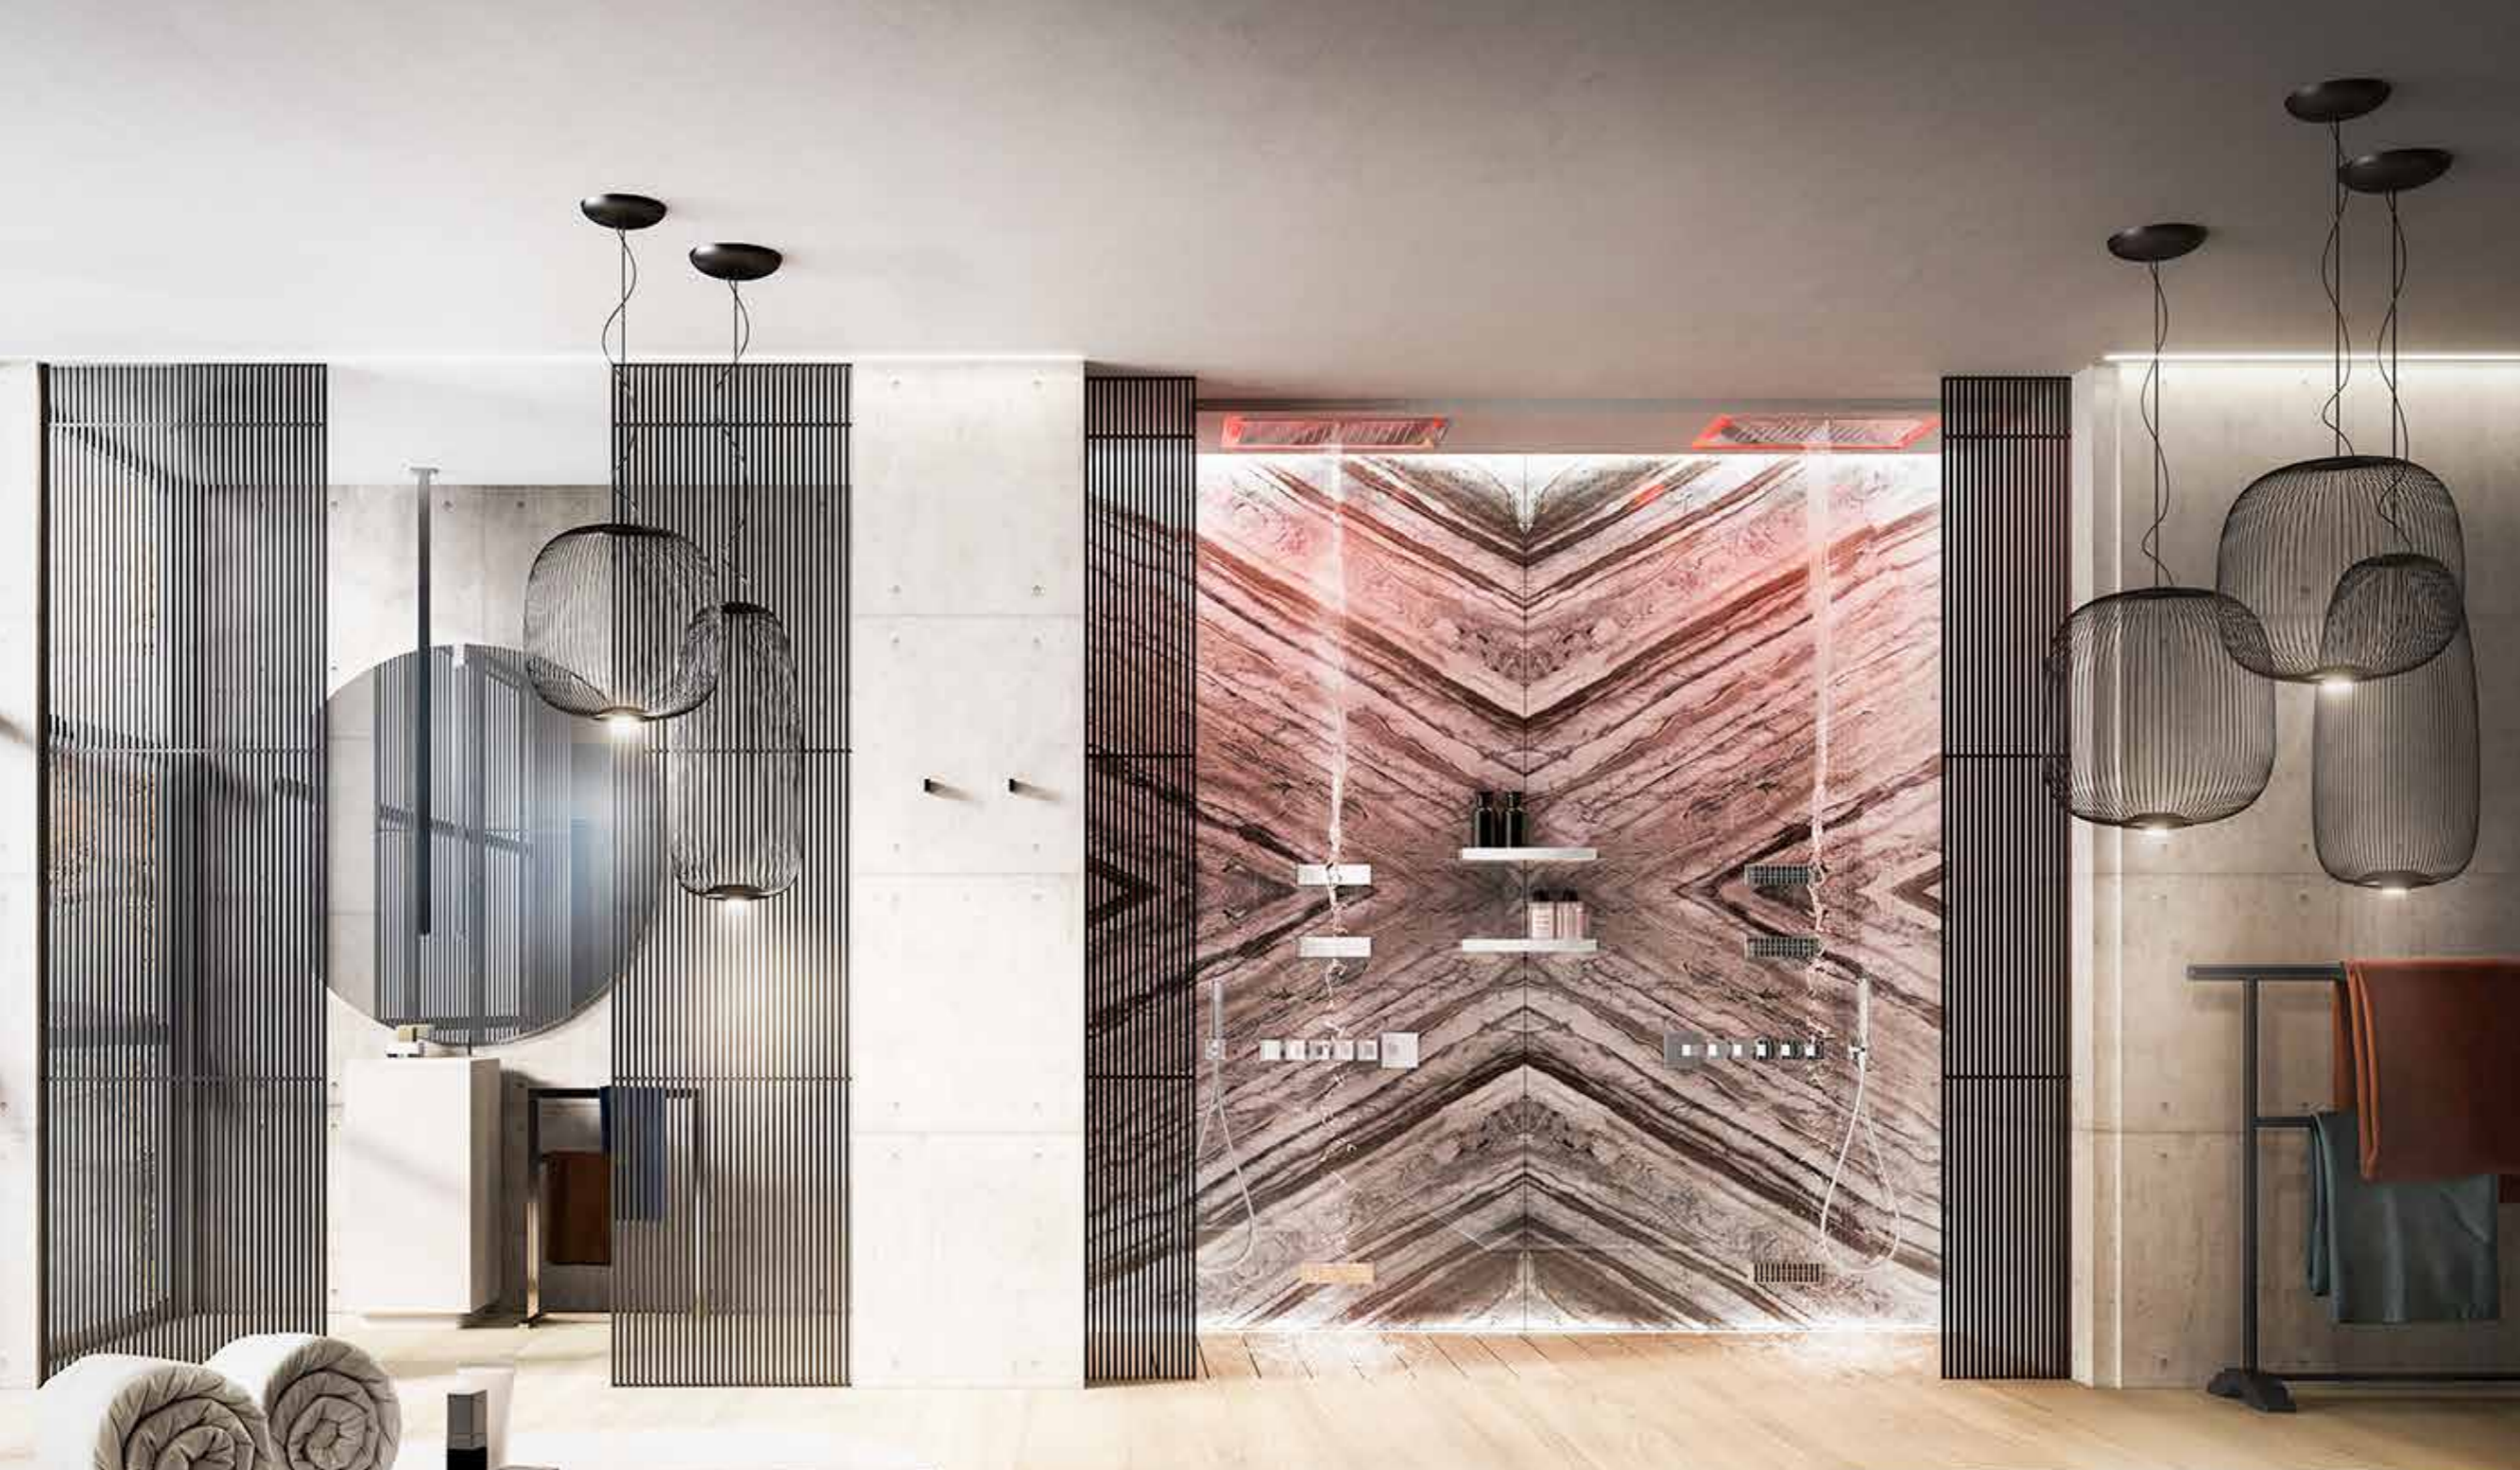

031 Chrome
149 Finox Brushed Nickel

299 Matte Black

VIA TORTONA

38785 Bath spout
38787

38269_38792 Thermostatic mixer
38269_38794
38269_38796

38389_24942 Freestanding external bath mixer

PRIVATE WELLNESS

PRIVATE WELLNESS