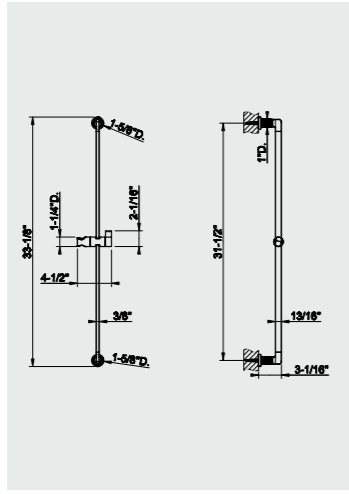

58142 Sliding rail

58145 Sliding rail

58144 Sliding rail

58123 Shower set

09274_58174 Pressure balance
09272_58173

09279_58132 one way Thermostatic mixer
09279_58134 two ways
09279_58136 three ways

58148 Wall-mounted showerhead