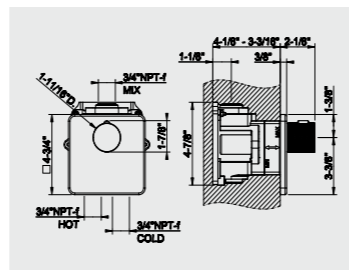

39681_58254 Thermostatic high-capacity built-in mixer