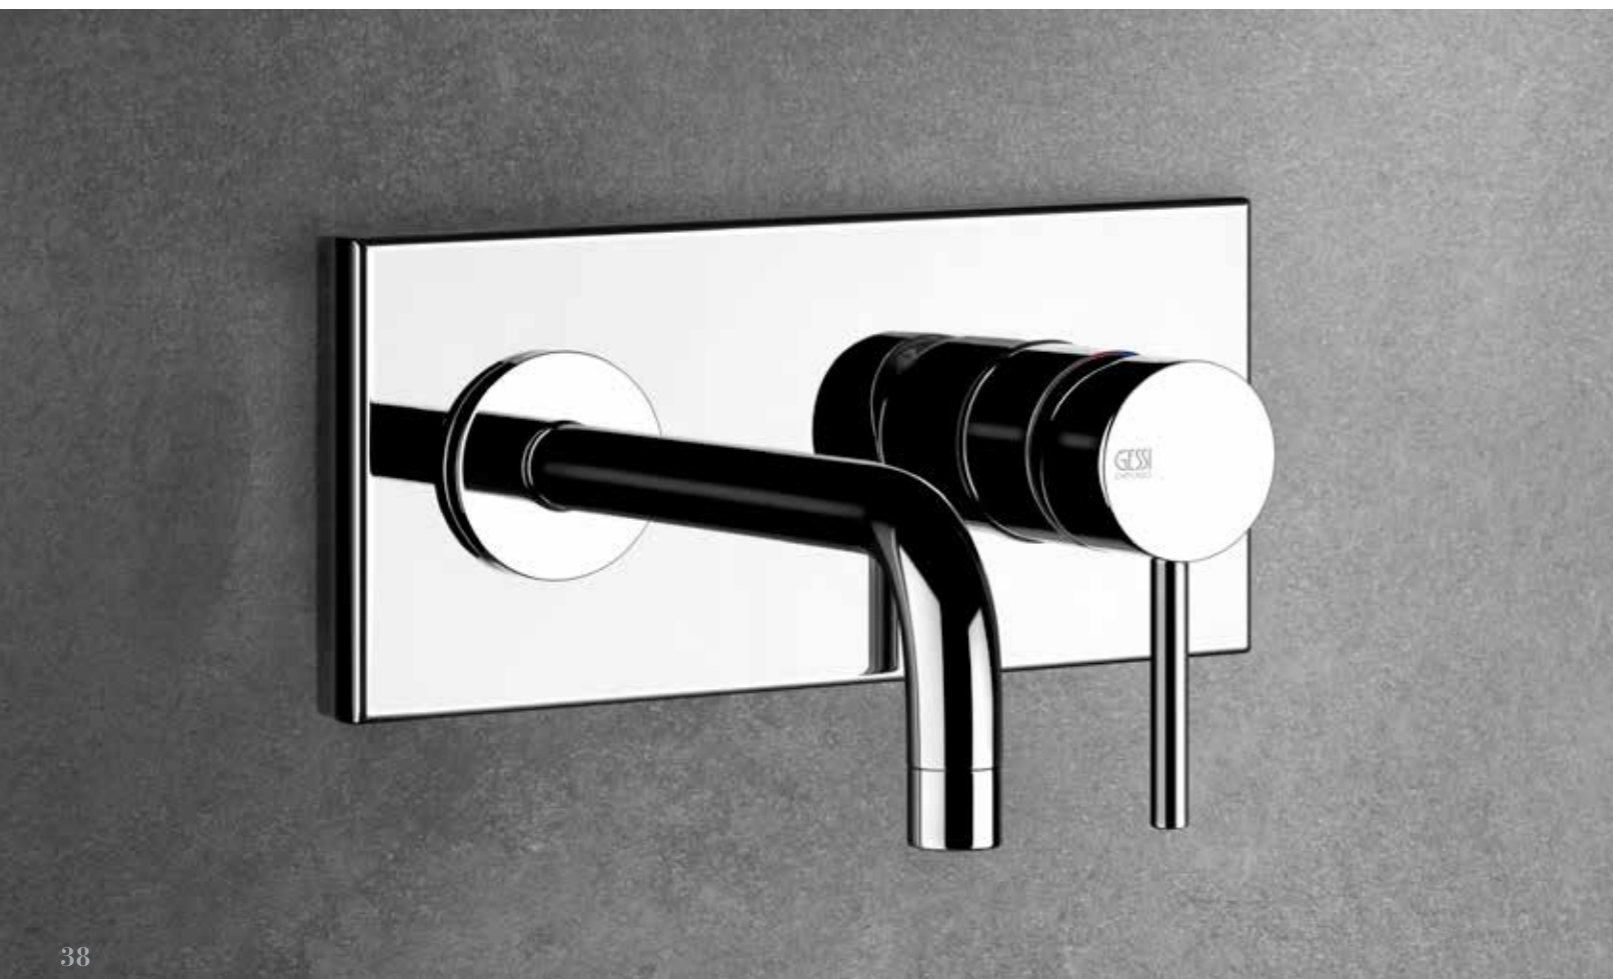

58521 Wall-mounted robe hook

58543 Standing brush holder

58519 Wall-mounted brush holder

EMPORIO Via Tortona

EMPORIO Via Tortona

EMPORIO Via Tortona
Black Edition

EMPORIO Via Tortona
Finox

18601 Basin mixer
18602