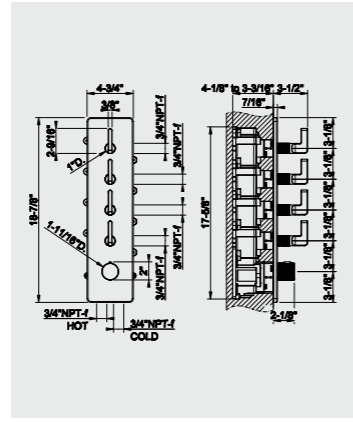

39699_58208 Thermostatic high-capacity built-in part mixer, vertical/horizontal setting up
Four separate exits