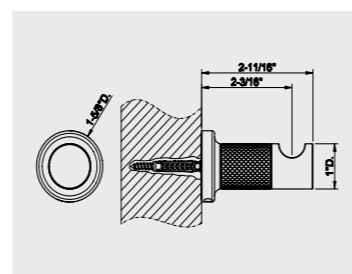

58521 Wall-mounted robe hook