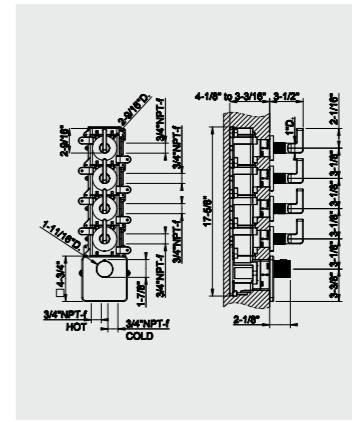

39699_58218 Thermostatic high-capacity built-in part mixer, vertical/horizontal setting up
Four separate exits

- **031** Chrome
- **149** Finox Brushed Nickel
- **426** Polished Nickel
- **299** Matte Black
- **706** Black Metal
- **707** Black Metal Brushed

- **713** Antique Brass
- **187** Aged Bronze
- **727** Brass Brushed
- **030** Copper
- **708** Copper Brushed
- **246** Gold

INCISO

David Rockwell for Gessi