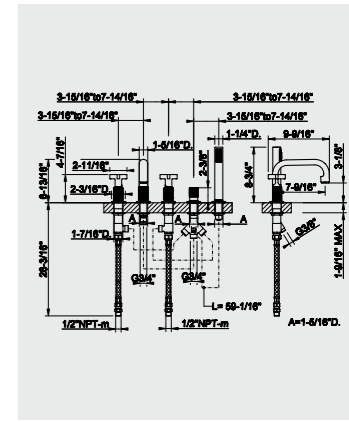

David Rockwell for Cessi

INCISO Wellness

David Rockwell for Gessi

INCISO Wellness

David Rockwell for Gessi

48089_58094 Built-in three-hole bath mixer Without pop-up

48089_58194 Built-in three-hole bath mixer Without pop-up