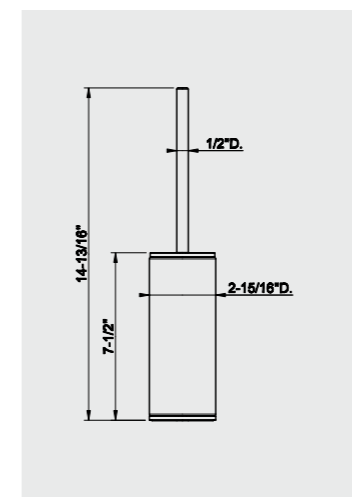

58543 Standing brush holder