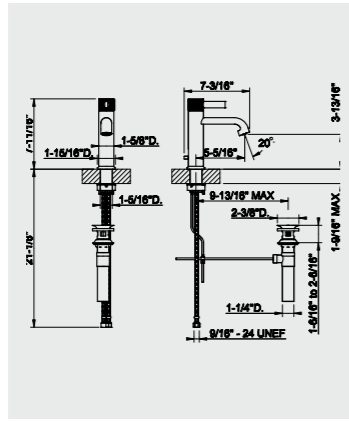

INCISO

David Rockwell for Gessi

48089_58090 Built-in three-hole basin mixer
48089_58092 without pop-up

48089_58190 Built-in three-hole basin mixer
48089_58192 without pop-up

58001 Basin mixer
58002 Without pop-up