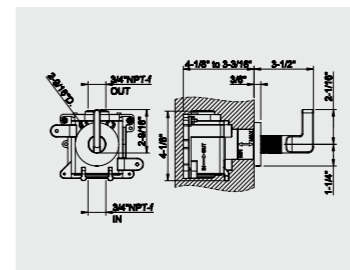

39681_58263 Stop valve for thermostatic high-capacity mixer