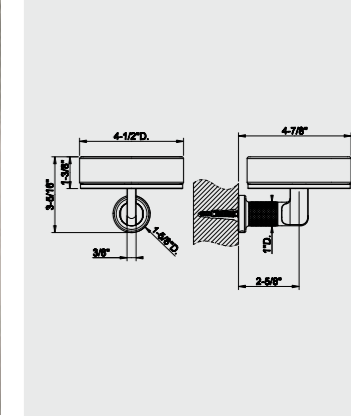

58501 Wall-mounted soap holder