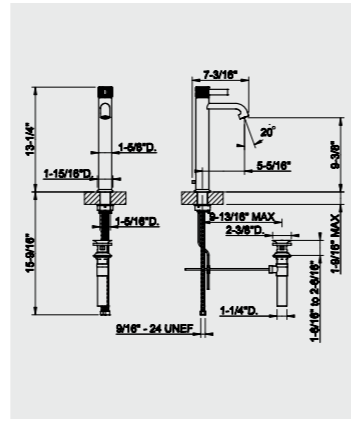

INCISO

David Rockwell for Gessi

48089_58090 Built-in three-hole basin mixer
48089_58092 without pop-up

48089_58190 Built-in three-hole basin mixer
48089_58192 without pop-up

58001 Basin mixer
58002 Without pop-up