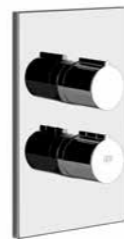

38497_44823 Built-in mixer with spout
38497_44827

38780 Wall-mounted spout
38783

38312_19710 Built-in mixer

031 Chrome
149 Finox Brushed Nickel

299 Matte Black

VIA TORTONA