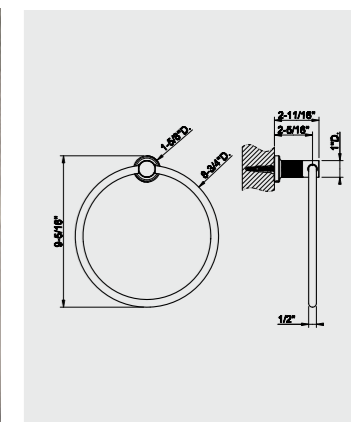

58507 Wall-mounted tumbler holder

58497 30 cm Towel rail
58503 60 cm
58505 90 cm

58509 Towel ring

- 031** Chrome
- 149** Finox Brushed Nickel
- 426** Polished Nickel
- 299** Matte Black
- 706** Black Metal
- 707** Black Metal Brushed