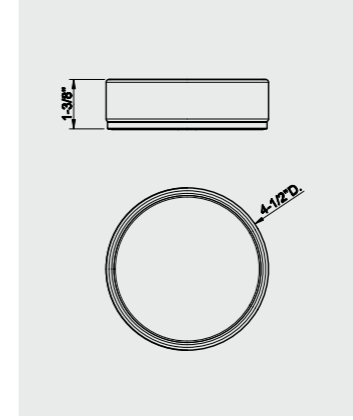

INCISO Accessories

David Rockwell for Gessi

58537 Standing soap dispenser holder

58513 Wall-mounted soap dispenser holder

58525 Standing soap holder

58501 Wall-mounted soap holder

58531 Standing tumbler holder

58507 Wall-mounted tumbler holder

58497 30 cm Towel rail
58503 60 cm
58505 90 cm

58509 Towel ring

- 031** Chrome
- 149** Finox Brushed Nickel
- 426** Polished Nickel
- 299** Matte Black
- 706** Black Metal
- 707** Black Metal Brushed