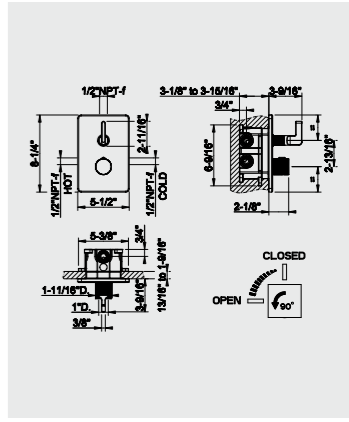

58142 Sliding rail

58145 Sliding rail

58144 Sliding rail

58123 Shower set

09274_58174 Pressure balance
09272_58173

09279_58132 one way Thermostatic mixer
09279_58134 two ways
09279_58136 three ways

58148 Wall-mounted showerhead