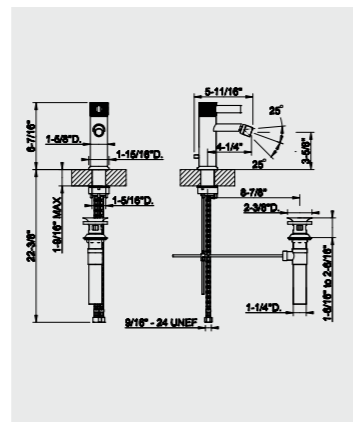

58007 Bidet mixer