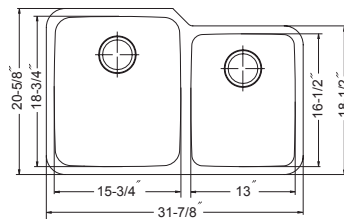

Double Bowl 60/40, 10" & 8" depth, small bowl right, 16 gauge, flat edge

Model #	Description	List Price/Each
GOR-3221DR-1	Single Box Pack, Sink only	750.00
Optional Accessories		
SWG-1517	Bottom Grid (fits large bowl)	85.00
BAS-2000-SS	Basket Strainer	31.00