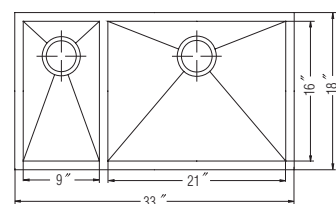

Double Bowl 30/70, 8" & 10" depth, small bowl left

Model #	Description	List Price/Each
PRI-3318DL	Single Box Pack, Sink only	998.00
Optional Accessories		
SWG-2116	Bottom Grid (fits large bowl)	114.00
SWG-916	Bottom Grid (fits small bowl)	69.00
CUT-1518	Cutting Board	128.00
BAS-2000-SS	Basket Strainer	31.00

For additional Basket Strainer & Disposal Flanges finishes please see page 137.