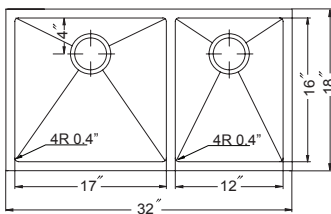

Double Bowl 60/40, 10" depth

Model #	Description	List Price/Each
AXI-3218D	Double bowl, Sink only	898.00
Optional Accessories		
SWG-1716	Bottom Grid (fits large bowl)	103.00
SWG-1216A	Bottom Grid (fits small bowl)	83.00
BAS-2000-SS	Basket Strainer	31.00

For additional Basket Strainer & Disposal Flanges finishes please see page 137.