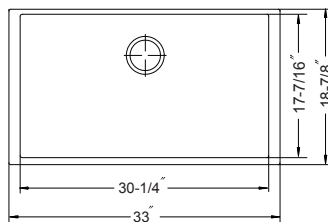

Undermount Large Single Bowl

9 1/2" depth

Model #	Description	List Price/Each
SiO-3319SU-BL Midnite	Single Box Pack, Sink only	625.00
SiO-3319SU-MO Mocha	Single Box Pack, Sink only	625.00
SiO-3319SU-SD Sand	Single Box Pack, Sink only	625.00
SiO-3319SU-TA Taupe	Single Box Pack, Sink only	625.00
SiO-3319SU-WH White	Single Box Pack, Sink only	625.00

Optional Accessories

CWG-2814	Bottom Grid	149.00
	See Page 137 for Basket Strainer options	

SioStone continued on next page