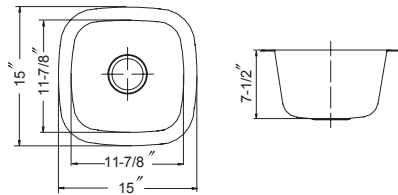

Large Bar/Prep 7 1/2" depth

Model #	Description	List Price/Each
BRE-1515B8-AC	Bar-Prep Sink/ Flat Lip, Antique Copper, Sink only	750.00
BRE-1515B8-PW	Bar-Prep Sink/ Flat Lip, Lustrous Pewter, Sink only	750.00