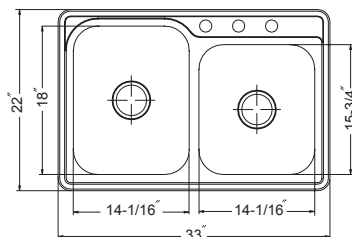

Double Bowl 60/40

8" depth, **20 gauge**, 1 or 3 holes

Model #	Description	List Price/Each
REV-3322DRT-1-1	Single Box Pack, 20 gauge, one hole, Sink only	339.00
REV-3322DRT-3-1	Single Box Pack, 20 gauge, three holes, Sink only	339.00
REV-3322DRT-1-20	Nested Bulk Pack, 20 gauge, one hole, Sink only	297.00
REV-3322DRT-3-20	Nested Bulk Pack, 20 gauge, three holes, Sink only	297.00

Optional Accessories

SWG-1214	Bottom Grid (fits small bowl)	77.00
SWG-1215	Bottom Grid (fits large bowl)	80.00
CUT-1417	Cutting Board (fits small bowl)	102.00
CUT-1517	Cutting Board (fits small bowl)	107.00
BAS-2000-SS	Basket Strainer	31.00

For additional Basket Strainer & Disposal Flanges finishes please see page 137.