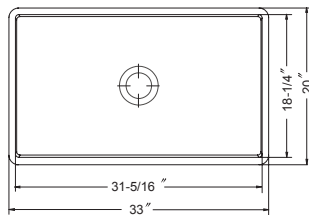

33" Apron Front Single Bowl

9 1/4" depth

Model #	Description	List Price/Each
CHE-3320SA-WH	Apron single bowl 33" kitchen sink, White, Sink only	1,495.00
CHE-3320SA-BQ	Apron single bowl 33" kitchen sink, Biscuit, Sink only	1,639.00
CHE-3320SA-MB	Apron single bowl 33" kitchen sink, Matte Black, Sink only	1,625.00
CHE-3320SA-MG	Apron single bowl 33" kitchen sink, Matte Grey, Sink only	1,625.00
Optional Accessories		
SWG-3118F	Bottom Grid	162.00
BAS-2000-SS	Stainless Steel Basket Strainer	31.00