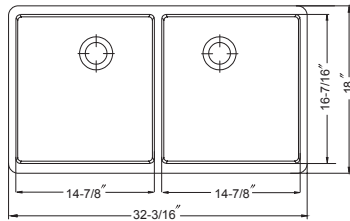

Chelsea Fireclay Undermount

Undermount 50/50 Double Bowl with **high wall** 7 3/8" depth

Model #	Description	List Price/Each
CHE-3318DHU-WH	Undermount 50/50 double bowl, with high wall, White, Sink Only	1,899.00
CHE-3318DHU-BQ	Undermount 50/50 double bowl, with high wall, Biscuit, Sink Only	1,999.00

Optional Accessories

SWG-1415FL	Bottom Grid (left bowl)	88.00
SWG-1415FR	Bottom Grid (right bowl)	88.00
BAS-2000-SS	Stainless Steel Basket Strainer	31.00