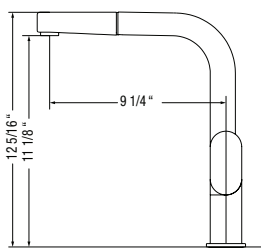

Revel Pull-Out

Model #	Description	List Price/Each
REPO-2000-PC	Polished Chrome finish, Single function pull-out	555.00
REPO-2000-BN	Brushed Nickel finish, Single function pull-out	660.00
REPO-2000-BB	Brushed Brass finish, Single function pull-out	694.00