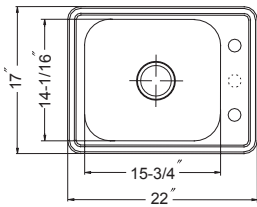

Single Bowl

Model #	Description	List Price/Each
TADA-2217ST-5-1-1	Single Box Pack, 5" depth, one hole, Sink only	365.00
TADA-2217ST-5.5-1-1	Single Box Pack, 5.5" depth, one hole, Sink only	365.00
TADA-2217ST-6-1-1	Single Box Pack, 6" depth, one hole, Sink only	365.00
TADA-2217ST-6.5-1-1	Single Box Pack, 6.5" depth, one hole, Sink only	365.00
TADA-2217ST-5-2-1	Single Box Pack, 5" depth, two holes, Sink only	365.00
TADA-2217ST-5.5-2-1	Single Box Pack, 5.5" depth, two holes, Sink only	365.00
TADA-2217ST-6-2-1	Single Box Pack, 6" depth, two holes, Sink only	365.00
TADA-2217ST-6.5-2-1	Single Box Pack, 6.5" depth, two holes, Sink only	365.00
TADA-2217ST-5-1-20	Nested Bulk Pack, 5" depth, one hole, Sink only	339.00
TADA-2217ST-5.5-1-20	Nested Bulk Pack, 5.5" depth, one hole, Sink only	339.00
TADA-2217ST-6-1-20	Nested Bulk Pack, 6" depth, one hole, Sink only	339.00
TADA-2217ST-6.5-1-20	Nested Bulk Pack, 6.5" depth, one hole, Sink only	339.00
TADA-2217ST-5-2-20	Nested Bulk Pack, 5" depth, two holes, Sink only	339.00
TADA-2217ST-5.5-2-20	Nested Bulk Pack, 5.5" depth, two holes, Sink only	339.00
TADA-2217ST-6-2-20	Nested Bulk Pack, 6" depth, two holes, Sink only	339.00
TADA-2217ST-6.5-2-20	Nested Bulk Pack, 6.5" depth, two holes, Sink only	339.00