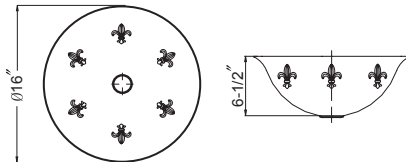

Opulence Vessel Sink 6 1/2" depth

Model #	Description	List Price/Each
OPU-16RVES-AC	Fleur di lis Vessel (no trim ring required), Antique copper, Sink only	915.00
OPU-16RVES-PW	Fleur di lis Vessel (no trim ring required), Lustrous pewter, Sink only	915.00