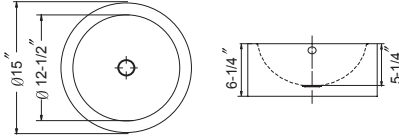

## Form Round Vessel Sink with Apron 5 1/4" depth

Model #	Description	List Price/Each
FOR-15RVES-AC	Round Sink with Apron, Antique copper w/ overflow, Sink only	980.00
FOR-15RVES-PW	Round Sink with Apron, Lustrous pewter w/ overflow, Sink only	980.00