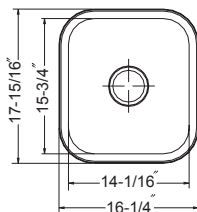

## Square Bar/Prep Sink

8" depth

Model #	Description	List Price/Each
ASP-1718B-1	Single Box Pack, Sink only	273.00
ASP-1718B-20	Nested Bulk Pack, Sink only	246.00
<b>Optional Accessories</b>		
SWG-1214	Bottom Grid	77.00
CUT-1417	Cutting Board	102.00
CUT-1517	Cutting Board	107.00
BAS-2000-SS	Basket Strainer	31.00