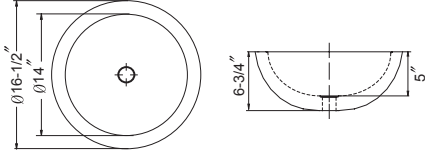

Breckenridge Copper Sinks Lavatory

Form Round Vessel Sink with Apron 5 1/4" depth

Model #	Description	List Price/Each
FOR-15RVES-AC	Round Sink with Apron, Antique copper w/ overflow, Sink only	980.00
FOR-15RVES-PW	Round Sink with Apron, Lustrous pewter w/ overflow, Sink only	980.00

Realm Round Vessel Sink with Apron 5" depth

Model #	Description	List Price/Each
REA-17RVES-AC	Round Double Wall, Antique copper w/ overflow, Sink only	1,030.00
REA-17RVES-PW	Round Double Wall, Lustrous pewter w/ overflow, Sink only	1,030.00

Noel Concave Undermount Lavatory Sink 6" depth

Model #	Description	List Price/Each
NOE-2117-AC	Concave Undermount, Antique copper w/ overflow, Sink only	920.00
NOE-2117-PW	Concave Undermount, Lustrous pewter w/ overflow, Sink only	920.00

Opulence Vessel Sink 6 1/2" depth

Model #	Description	List Price/Each
OPU-16RVES-AC	Fleur di lis Vessel (no trim ring required), Antique copper, Sink only	915.00
OPU-16RVES-PW	Fleur di lis Vessel (no trim ring required), Lustrous pewter, Sink only	915.00

Santa Margarita Vessel Sink 6 1/2" depth

Model #	Description	List Price/Each
SAN-16RVES-AC	Hammered Vessel (no trim ring required), Antique copper, Sink only	855.00
SAN-16RVES-PW	Hammered Vessel (no trim ring required), Lustrous pewter, Sink only	855.00

Overflow Assembly

Model #	Description	List Price/Each
SR-OF-AC	Antique copper overflow assembly	127.00
SR-OF-PW	Lustrous pewter overflow assembly	127.00

For additional Basket Strainer & Disposal Flanges finishes please see page 137.