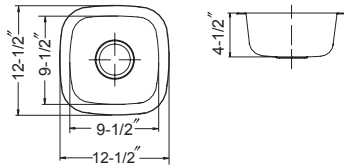

Breckenridge Copper Sinks Bar/Prep

Small Bar/Prep 4 1/2" depth

Model #	Description	List Price/Each
BRE-1313B5-AC	Bar-Prep Sink/ Flat Lip, Antique Copper, Sink only	567.00
BRE-1313B5-PW	Bar-Prep Sink/ Flat Lip, Lustrous Pewter, Sink only	567.00