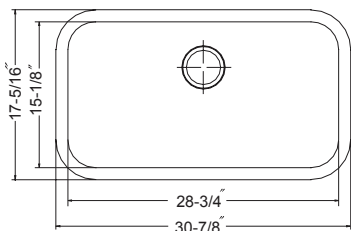

Large Single Bowl 9" depth

Model #	Description	List Price/Each
CER-3118S-WH	Large Single Bowl, White, Sink only	625.00
CER-3118S-BQ	Large Single Bowl, Biscuit, Sink only	655.00
CER-3118S-ES	Large Single Bowl, Espresso, Sink only	655.00
CER-3118S-NB	Large Single Bowl, Navy Blue, Sink only	655.00
CER-3118S-BL	Large Single Bowl, Black, Sink only	655.00
CER-3118S-MT	Large Single Bowl, Mint, Sink only	787.00
CER-3118S-LE	Large Single Bowl, Lemon, Sink only	787.00
CER-3118S-SL	Large Single Bowl, Slate, Sink only	787.00

Optional Accessories

SWG-2714C	Bottom Grid	147.00
BAS-2000-SS	Stainless Steel Basket Strainer	31.00