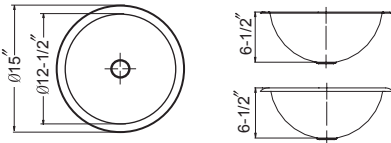

Altura Round Lavatory Sink

6-1/2" depth

Model #	Description	List Price/Each
ALT-15FL-AC	15" Classic/ Flat Lip, Antique copper w/overflow, Sink only	875.00
ALT-15FL-PW	15" Classic/ Flat Lip, Lustrous pewter w/overflow, Sink only	875.00
ALT-15SR-AC	15" Classic/ Self Rimming, Antique copper w/overflow, Sink only	875.00
ALT-15SR-PW	15" Classic/ Self Rimming, Lustrous pewter w/overflow, Sink only	875.00

For additional Basket Strainer & Disposal Flanges finishes please see page 137.