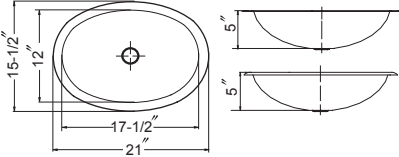

Model #	Description	List Price/Each
SIL-2116FL-AC	Oval Sink/ Flat Lip, Antique copper w/ overflow, Sink only	770.00
SIL-2116FL-PW	Oval Sink/ Flat Lip, Lustrous pewter w/ overflow, Sink only	770.00
SIL-2116SR-AC	Oval Sink/ Self Rimming, Antique copper w/overflow, Sink only	770.00
SIL-2116SR-PW	Oval Sink/ Self Rimming, Lustrous pewter w/overflow, Sink only	770.00

Buena Vista Lavatory Sink

7" depth