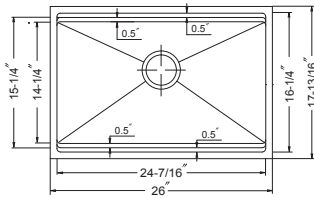

Rendezvous Collection Stainless Steel Undermount

Ultramodern styling with interchangeable, dual tiered sliding platform system. 10mm radius corners for ease when cleaning and scored bottom. Premium grade T-304 Stainless Steel, 18 gauge, TotalGuard+ insulation for sound absorption. Includes: ECO Friendly Rubber Wood Cutting Board, Drying Tray, Multi-Purpose Roll-Up Mat, Wire Bottom Grid, SS Basket Strainer.

Single Bowl 9" depth

Model #	Description	List Price/Each
REN-2618S	Single Box Pack Includes: ECO Friendly Rubber Wood Cutting Board, Drying Tray, Multi-Purpose Roll-Up Mat, Wire Bottom Grid, SS Basket Strainer.	1,198.00
Included Accessories		
CUT-1316	Hardwood worktop Cutting Board (included no charge)	130.00
DRY-1617	Drying tray 1-1/2" depth, stainless steel (included no charge)	259.00
ROL-1416	Multi-Purpose Roll-Up Mat (included no charge)	62.00
SWG-2614	Bottom Grid (included no charge)	160.00
BAS-2000-SS	Basket Strainer (included no charge)	31.00