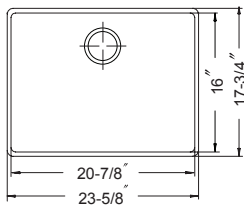

Undermount Single Bowl

7-7/8" depth

Model #	Description	List Price/Each
SiO-2418SU-BL Midnite	Single Box Pack, Sink only	575.00
SiO-2418SU-MO Mocha	Single Box Pack, Sink only	575.00
SiO-2418SU-SD Sand	Single Box Pack, Sink only	575.00
SiO-2418SU-TA Taupe	Single Box Pack, Sink only	575.00
SiO-2418SU-WH White	Single Box Pack, Sink only	575.00

Optional Accessories

CWG-2015	Bottom Grid	97.00
	See Page 137 for Basket Strainer options	

For additional Basket Strainer & Disposal Flanges finishes please see page 137.