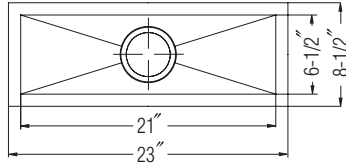

Prizm Trough Collection Stainless Steel Undermount

True Zero Radius (R0) corners and scored bottom, Undermount 18 gauge, Type 304 Stainless Steel, Brushed satin finish, TotalGuard+ insulation for sound absorption.

Trough Bar/Prep Bowl 21" 6" depth	Model #	Description	List Price/Each
	PRI-239BT	Single Box Pack, Sink only	388.00

Optional Accessories

SWR-129	Wire Rack	70.00
BAS-2000-SS	Basket Strainer	31.00

Trough Bar/Prep Bowl 30" 6" depth	Model #	Description	List Price/Each
	PRI-329BT	Single Box Pack, Sink only	548.00