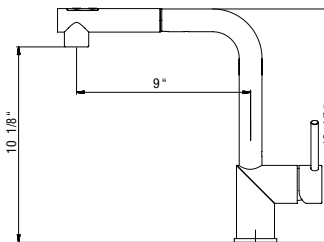

Gal Pull-Out

Model #	Description	List Price/Each
GAPD-2000-PC	Polished Chrome finish, Dual function pull-out	430.00
GAPD-2000-BN	Brushed Nickel finish, Dual function pull-out	512.00
GAPD-2000-OB	Oil Rubbed Bronze finish, Dual function pull-out	538.00
GAPD-2000-MB	Matte Black, Dual function pull-out	538.00
GAPD-2000-BB	Brushed Brass finish, Dual function pull-out	581.00