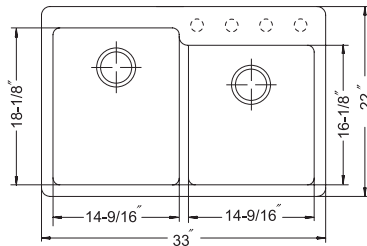

Topmount 60/40 Double Bowl

9 1/2" depth

Model #	Description	List Price/Each
SiO-3322DTR-BL Midnite	Single Box Pack, 4 pre-scored holes, Sink only	638.00
SiO-3322DTR-MO Mocha	Single Box Pack, 4 pre-scored holes, Sink only	638.00
SiO-3322DTR-SD Sand	Single Box Pack, 4 pre-scored holes, Sink only	638.00
SiO-3322DTR-WH White	Single Box Pack, 4 pre-scored holes, Sink only	638.00
SiO-3322DTR-ER Earth	Single Box Pack, 4 pre-scored holes, Sink only	638.00

Optional Accessories

CWG-1317	Bottom Grid (fits large bowl)	91.00
CWG-1315	Bottom Grid (fits small bowl)	80.00
CUT-1518	Cutting Board	128.00
See Page 137 for Basket Strainer options		

Topmount Large Single Bowl

9 1/2" depth