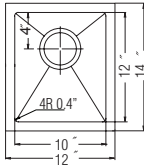

Axiom Collection Stainless Steel Undermount

10mm (R10) radius corners and scored drain lines, premium grade 18 gauge Type-304 stainless steel, brushed satin finish, rear-set drain, TotalGuard+ insulation for sound absorption.

Prep Bowl 8" depth

Model #	Description	List Price/Each
AXI-1214B	Single Box Pack, Sink only	498.00
Optional Accessories		
SWG-1012	Bottom Grid	77.00
BAS-2000-SS	Basket Strainer	31.00