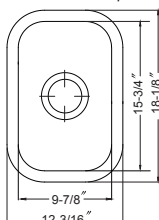

Undermount Small Bar/Prep Sink 6 5/16" depth

Model #	Description	List Price/Each
CHE-1319BU-WH	Undermount Bar/Prep Sink, White, Sink only	549.00
CHE-1319BU-BQ	Undermount Bar/Prep Sink, Biscuit, Sink only	590.00

Optional Accessories

SWG-914F	Bottom Grid	67.00
BAS-2000-SS	Stainless Steel Basket Strainer	31.00

For additional Basket Strainer & Disposal Flanges finishes please see page 137.