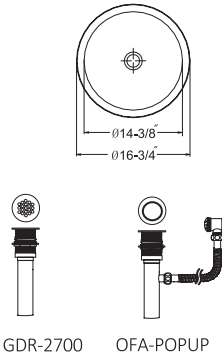

Halo Collection Stainless Steel Topmount

Lavatory sinks, premium grade T-304 Stainless Steel, 18 gauge, lustrous satin, SpexPlus, StoneShield Undercoating. GDR-2700 grid drain sold separately. See model details

Lavatory Conical Bowl

6¼" depth, topmount

Model #	Description	List Price/Each
HAL-17RLT-1	Single Box Pack, 1 ½" drain opening, Sink only	239.00
HAL-17RLT-20	Nested Bulk Pack, 1 ½" drain opening, Sink only	216.00

Optional Accessories

GDR-2700	Grid drain with 6" tail piece	51.00

Model #	Description	List Price/Each

HAL-OFA-17RLT-1	Single Box Pack, 1 ½" drain opening with overflow hole Overflow Assembly included (OFA-POPUP)	296.00
HAL-OFA-17RLT-20	Nested Bulk Pack, 1 ½" drain opening with overflow hole Overflow Assembly included (OFA-POPUP)	273.00

Optional Accessories

OFA-POPUP	Overflow Assembly with pop-up drain, 6" tail piece	62.00