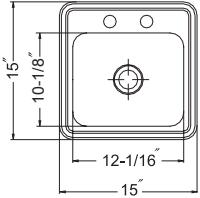

Hotel Collection Stainless Steel Topmount

Hotel topmount, premium grade T-304 Stainless Steel, StoneShield Undercoating over sound absorbing pads.

Bar Sink

6" depth, **22 gauge**, two holes
Sound Deadening Pad

Model #	Description	List Price/Each
HOT-1515ST-1	Single Box Pack, Sink only	103.00
HOT-1515ST-20	Nested Bulk Pack, Sink only	91.00
Optional Accessories		
SWG-119	Bottom Grid	65.00
JBS-2003-SS	Junior Basket Strainer	28.00