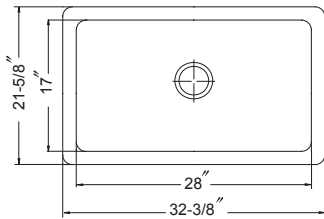

Breckenridge Copper Sinks Undermount / Apron-Front

Our Breckenridge Collection is perfectly suited for your rustic kitchen design. Copper surfaces are extremely hygienic and do not support bacteria growth as other materials can. Reinforced and constructed from heavy copper sheets, these beautiful sinks will last for generations.

Large Single Bowl 9" depth

Model #	Description	List Price/Each
BRE-3322SU-AC	Single Bowl 16 gauge Undermount Sink, Antique Copper, Sink only	2,499.00