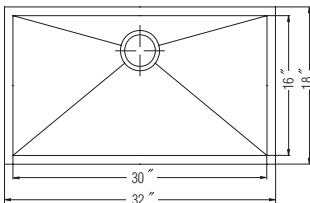

Large Single 10" depth

Model #	Description	List Price/Each
PRI-3218S	Single Box Pack, Sink only	788.00
Optional Accessories		
SWG-3016	Bottom Grid	168.00
CUT-1518	Cutting Board	128.00
BAS-2000-SS	Basket Strainer	31.00