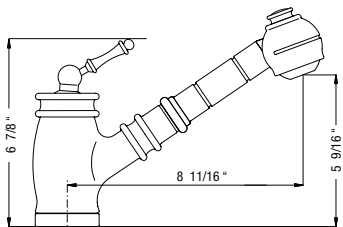

Sheffield Pull-Out

Model #	Description	List Price/Each
SHPO-2000-PC	Polished Chrome finish, Dual function pull-out	898.00
SHPO-2000-BN	Brushed Nickel finish, Dual function pull-out	998.00
SHPO-2000-OB	Oil Rubbed Bronze finish, Dual function pull-out	1,049.00
SHPO-2000-BB	Brushed Brass finish, Dual function pull-out	1,049.00
SHPO-2000-AB	Antique Brass finish, Dual function pull-out	1,198.00
SHPO-2000-AC	Antique Copper finish, Dual function pull-out	1,198.00