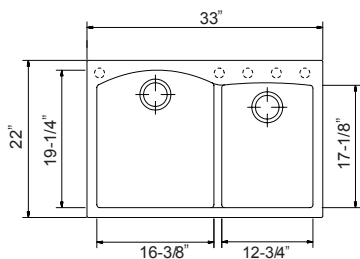

SioStone Granite Topmount

Topmount 60/40 Double Bowl

9-1/2" depth, 4" **low divider**
w/arched main bowl for larger capacity

Model #	Description	List Price/Each
SiO-3322DATR-BL Midnite	Single Box Pack, 4 pre-scored, and 1 pre-drilled hole(s), Sink only	645.00
SiO-3322DATR-MO Mocha	Single Box Pack, 4 pre-scored, and 1 pre-drilled hole(s), Sink only	645.00
SiO-3322DATR-SD Sand	Single Box Pack, 4 pre-scored, and 1 pre-drilled hole(s), Sink only	645.00
SiO-3322DATR-TA Taupe	Single Box Pack, 4 pre-scored, and 1 pre-drilled hole(s), Sink only	645.00
SiO-3322DATR-WH White	Single Box Pack, 4 pre-scored, and 1 pre-drilled hole(s), Sink only	645.00

Optional Accessories

CWG-1517	Bottom Grid (Left Bowl)	92.00
CWG-1115	Bottom Grid (Right Bowl)	65.00
	See Page 137 for Basket Strainer options