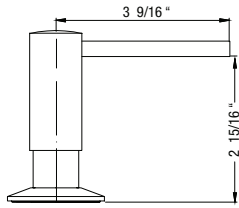

Soap Dispenser

Model #	Description	List Price/Each
170-2600-PC	Polished Chrome finish, Soap dispenser with pump and bottle	98.00
170-2600-BN	Brushed Nickel finish, Soap dispenser with pump and bottle	99.00
170-2600-MB	Matte Black finish, Soap dispenser with pump and bottle	99.00
170-2600-BB	Brushed Brass finish, Soap dispenser with pump and bottle	107.00
170-2600-PN	Polished Nickel finish, Soap dispenser with pump and bottle	107.00