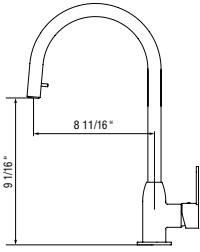

Faucets Pull-Down / Pull-Out

Apex Pull-Down