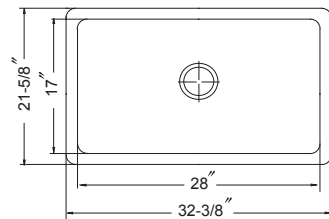

Large Single Bowl Apron-Front/Farmhouse 9" depth

Model #	Description	List Price/Each
BRE-3322SA-AC	Single Bowl 16 gauge Apron-Front/Farmhouse Sink, Antique Copper, Sink only	3,115.00