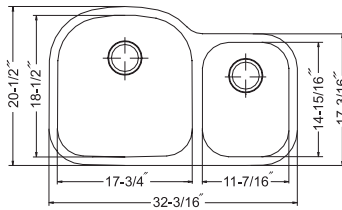

Model #	Description	List Price/Each
ENT-3321DDR-1	Single Box Pack, Sink only	478.00
ENT-3321DDR-20	Nested Bulk Pack, Sink only	442.00
Optional Accessories		
SWG-1014	Bottom Grid (fits small bowl)	67.00
SWG-1617D	Bottom Grid (fits large bowl)	95.00
CUT-1420D	Cutting Board (fits large bowl)	129.00
COL-12158	Colander (fits small bowl)	69.00
BAS-2000-SS	Basket Strainer	31.00