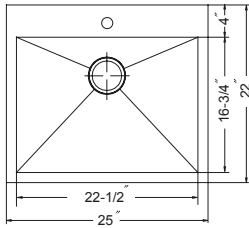

Contrive Collection Stainless Steel Topmount

Topmount version of our Zero Radius (R0) Prizm Collection sinks. Perfect for replacement of existing topmount sink to same cutout opening. Precision crafted with 18 gauge T-304 Stainless Steel, Raised deck design, StoneShield insulation, Scored bottom.

Single Bowl

9" depth, 1 hole*