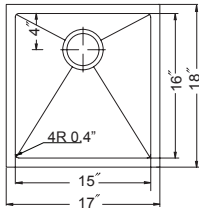

Prep Bowl 9" depth

Model #	Description	List Price/Each
AXI-1718B	Single Box Pack, Sink only	558.00
Optional Accessories		
SWG-1516	Bottom Grid	102.00
CUT-1518	Cutting Board	128.00
BAS-2000-SS	Basket Strainer	31.00