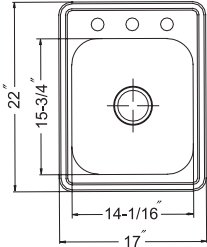

Revive Collection Stainless Steel Topmount

Topmount, Premium grade T-304 Stainless Steel, StoneShield Undercoating over sound absorbing pads, Lustrous Satin with Highlighted Rim, U-channel system.

Large Bar Sink

6 1/2" depth, **22 gauge**, 3 holes

Model #	Description	List Price/Each
REV-1722ST-6.5-3-1	Single Box Pack, 22 gauge, 6.5" depth, three holes, Sink only	187.00
REV-1722ST-6.5-3-20	Nested Bulk Pack, 22 gauge, 6.5" depth, three holes, Sink only	168.00

Optional Accessories

SWG-1214	Bottom Grid	77.00
CUT-1417	Cutting Board	102.00
CUT-1517	Cutting Board	107.00
BAS-2000-SS	Basket Strainer	31.00

Single Bowl 3 or 4 holes