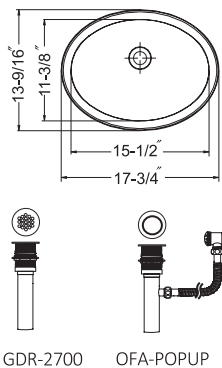

Oval Lavatory Bowl

6" depth, topmount

Model #	Description	List Price/Each
HAL-1814LT-1	Single Box Pack, 1 ½" drain opening, Sink only	248.00
HAL-1814LT-20	Nested Bulk Pack, 1 ½" drain opening, Sink only	221.00

Optional Accessories

GDR-2700	Grid drain with 6" tail piece	51.00

Model #	Description	List Price/Each

HAL-OFA-1814LT-1	Single Box Pack, 1 ½" drain opening with overflow hole Overflow Assembly included (OFA-POPUP)	298.00
HAL-OFA-1814LT-20	Nested Bulk Pack, 1 ½" drain opening with overflow hole Overflow Assembly included (OFA-POPUP)	271.00

Optional Accessories

OFA-POPUP	Overflow Assembly with pop-up drain, 6" tail piece	62.00

For additional Basket Strainer & Disposal Flanges finishes please see page 137.