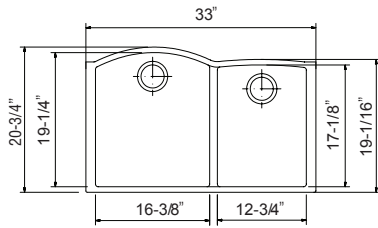

SioStone Granite Undermount

Undermount 60/40

Double Bowl

9-1/2" depth, 4" high **low divider**

Model #	Description	List Price/Each
SiO-3221DAUR-BL Midnite	Single Box Pack, Sink only	670.00
SiO-3221DAUR-MO Mocha	Single Box Pack, Sink only	670.00
SiO-3221DAUR-SD Sand	Single Box Pack, Sink only	670.00
SiO-3221DAUR-TA Taupe	Single Box Pack, Sink only	670.00
SiO-3221DAUR-WH White	Single Box Pack, Sink only	670.00

Optional Accessories

CWG-1517	Bottom Grid (Left Bowl)	92.00
CWG-1115	Bottom Grid (Right Bowl)	65.00
	See Page 137 for Basket Strainer options