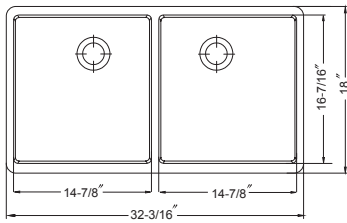

Undermount 50/50 Double Bowl with **low wall** 7 3/8" depth

Model #	Description	List Price/Each
CHE-3218DLU-WH	Undermount 50/50 double bowl kitchen sink, with low wall, White, Sink only	1,039.00
CHE-3218DLU-BQ	Undermount 50/50 double bowl kitchen sink, with low wall, Biscuit, Sink only	1,139.00

Optional Accessories

SWG-1415FL	Bottom Grid (left bowl)	88.00
SWG-1415FR	Bottom Grid (right bowl)	88.00
BAS-2000-SS	Stainless Steel Basket Strainer	31.00