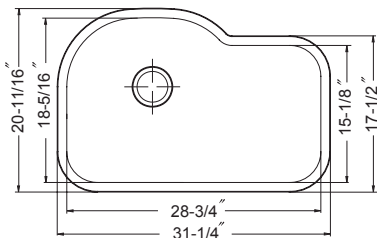

Offset Single Bowl 9" depth

Model #	Description	List Price/Each
CER-3221S-WH	Offset Single Bowl, White, Sink only	773.00
CER-3221S-BQ	Offset Single Bowl, Biscuit, Sink only	793.00
CER-3221S-ES	Offset Single Bowl, Espresso, Sink only	793.00
CER-3221S-NB	Offset Single Bowl, Navy Blue, Sink only	793.00
CER-3221S-BL	Offset Single Bowl, Black, Sink only	793.00
CER-3221S-MT	Offset Single Bowl, Mint, Sink only	929.00
CER-3221S-LE	Offset Single Bowl, Lemon, Sink only	929.00
CER-3221S-SL	Offset Single Bowl, Slate, Sink only	929.00

Optional Accessories

SWG-27170FS	Bottom Grid	148.00
BAS-2000-SS	Stainless Steel Basket Strainer	31.00

For additional Basket Strainer & Disposal Flanges finishes please see page 137.