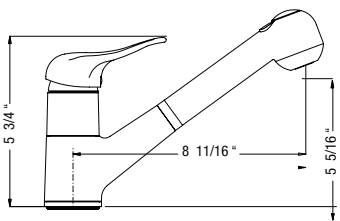

Allegro Pull-Out

Model #	Description	List Price/Each
ALPO-1000-PC	Polished Chrome finish, Dual function pull-out	325.00
ALPO-1000-BN	Brushed Nickel finish, Dual function pull-out	387.00