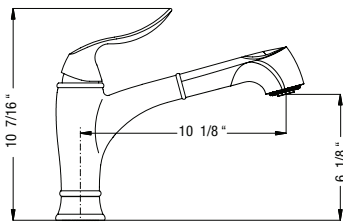

Ariana Pull-Out

Model #	Description	List Price/Each
ARPO-2000-PC	Polished Chrome finish, Dual function pull-out	498.00
ARPO-2000-BN	Brushed Nickel finish, Dual function pull-out	588.00
ARPO-2000-OB	Oil Rubbed Bronze finish, Dual function pull-out	638.00
ARPO-2000-BB	Brushed Brass finish, Dual function pull-out	638.00