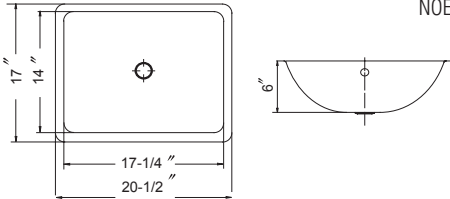

Noel Concave Undermount Lavatory Sink 6" depth

Model #	Description	List Price/Each
NOE-2117-AC	Concave Undermount, Antique copper w/ overflow, Sink only	920.00
NOE-2117-PW	Concave Undermount, Lustrous pewter w/ overflow, Sink only	920.00