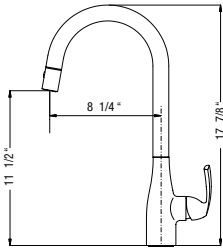

Faucets Pull-Down / Pull-Out

Quantum Pull-Down

Model #	Description	List Price/Each
QUPD-1000-PC	Polished Chrome finish, Dual function pull-down	495.00
QUPD-1000-BN	Brushed Nickel finish, Dual function pull-down	589.00
QUPD-1000-OB	Oil Rubbed Bronze finish, Dual function pull-down	619.00
QUPD-1000-BB	Brushed Brass finish, Dual function pull-down	668.00