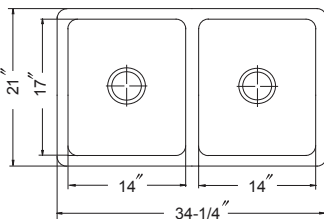

Double Bowl 50/50 Apron-Front/Farmhouse 9" depth

Model #	Description	List Price/Each
BRE-3521DA-AC	Double Bowl 16 gauge Apron-Front/Farmhouse Sink, Antique Copper, Sink only	3,795.00

For additional Basket Strainer & Disposal Flanges finishes please see page 137.