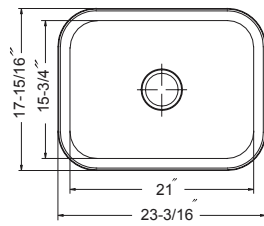

Classic Collection Stainless Steel Undermount

Classic undermount, Premium grade T-304 Stainless Steel, 18 gauge, Lustrous Satin with Highlighted Rim, SpexEdge, StoneShield Undercoating over sound absorbing pads.

Single Bowl 9" depth

Model #	Description	List Price/Each
CLA-2318S-1	Single Box Pack, Sink only	389.00
CLA-2318S-20	Nested Bulk Pack, Sink only	349.00
Optional Accessories		
SWG-2014	Bottom Grid	87.00
CUT-1417	Cutting Board	102.00
CUT-1517	Cutting Board	107.00
RIN-20156	Rinsing Basket	92.00
BAS-2000-SS	Basket Strainer	31.00