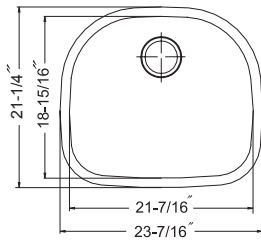

Enterprise Collection Stainless Steel Undermount

Enterprise undermount, Premium grade T-304 Stainless Steel, 18 gauge, Lustrous Satin with Highlighted Rim, StoneShield Undercoating over sound absorbing pads, 10 year limited warranty.

Single Bowl 9" depth

Model #	Description	List Price/Each
ENT-2422D-1	Single Box Pack, Sink only	343.00
ENT-2422D-20	Nested Bulk Pack, Sink only	308.00
Optional Accessories		
SWG-2018D	Bottom Grid	98.00
CUT-1421D	Cutting Board	123.00
RIN-19176	Rinsing Basket	99.00
BAS-2000-SS	Basket Strainer	31.00

Double Bowl 70/30, 9" & 7" depth, small bowl right