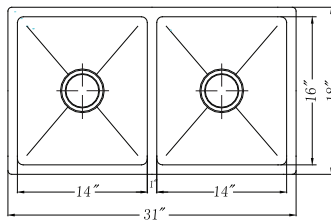

Double Bowl 50/50, 9" depth

Model #	Description	List Price/Each
HYD-3218D-1	Single Box Pack, Sink only	648.00
HYD-3218D-20	Nested Bulk Pack, Sink only	615.00

Optional Accessories

SWG-1315	Bottom Grid	99.00
CUT-1218	Cutting Board	128.00
BAS-2000-SS	Basket Strainer	31.00

For additional Basket Strainer & Disposal Flanges finishes please see page 137.