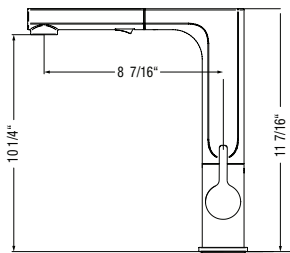

Storm Pull-Out

Model #	Description	List Price/Each
STPO-2000-PC	Polished Chrome finish, Dual function pull-out	647.00
STPO-2000-BN	Brushed Nickel finish, Dual function pull-out	769.00
STPO-2000-OB	Oil Rubbed Bronze finish, Dual function pull-out	798.00
STPO-2000-MB	Matte Black finish, Dual function pull-out	798.00
STPO-2000-BB	Brushed Brass finish, Dual function pull-out	856.00