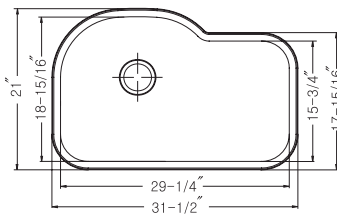

Offset Single Bowl 9" depth

Model #	Description	List Price/Each
DES-3221S-1	Single Box Pack, Sink only	833.00
DES-3221S-20	Nested Bulk Pack, Sink only	749.00
Optional Accessories		
SWG-2717OFS	Bottom Grid	148.00
CUT-1417	Cutting Board	102.00
CUT-1517	Cutting Board	107.00
BAS-2000-SS	Basket Strainer	31.00