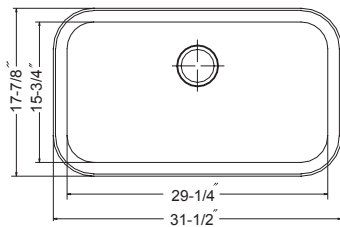

Large Single Bowl 9" depth

Model #	Description	List Price/Each
VIL-3218ST	Single Box Pack, Sink only	584.00
Optional Accessories		
SWG-2714	Bottom Grid	147.00
CUT-1517	Cutting Board	107.00
CUT-1417	Cutting Board	102.00
BAS-2000-SS	Basket Strainer	31.00