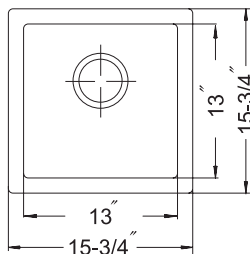

Model #	Description	List Price/Each
SiO-1616B-BL Midnite	Single Box Pack, Sink only	345.00
SiO-1616B-MO Mocha	Single Box Pack, Sink only	345.00
SiO-1616B-SD Sand	Single Box Pack, Sink only	345.00
SiO-1616B-ER Earth	Single Box Pack, Sink only	345.00
SiO-1616B-WH White	Single Box Pack, Sink only	345.00

Optional Accessories

CWG-1212	Bottom Grid	56.00
See Page 137 for Basket Strainer options		

For additional Basket Strainer & Disposal Flanges finishes please see page 137.