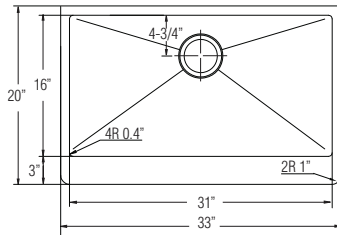

Apron Front large single bowl, 10" depth

Model #	Description	List Price/Each
HUD-3320S	Single Box Pack, Sink only	998.00

Optional Accessories

SWG-3116	Bottom Grid	178.00
CUT-1421	Cutting Board	188.00
BAS-2000-SS	Basket Strainer	31.00