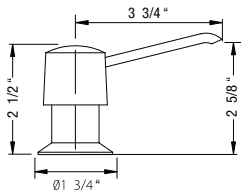

Soap Dispenser

Model #	Description	List Price/Each
170-2500-PC	Polished Chrome finish, Soap dispenser with pump and bottle	94.00
170-2500-BN	Brushed Nickel finish, Soap dispenser with pump and bottle	99.00
170-2500-OB	Oil Rubbed Bronze finish, Soap dispenser with pump and bottle	109.00
170-2500-PN	Polished Nickel finish, Soap dispenser with pump and bottle	118.00