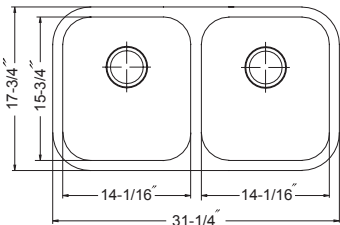

Double Bowl 50/50

Model #	Description	List Price/Each
CADA-3218DU-5-1	Single Box Pack, 5" depth, Sink only	598.00
CADA-3218DU-5.5-1	Single Box Pack, 5.5" depth, Sink only	598.00
CADA-3218DU-6-1	Single Box Pack, 6" depth, Sink only	598.00
CADA-3218DU-5-20	Nested Bulk Pack, 5" depth, Sink only	568.00
CADA-3218DU-5.5-20	Nested Bulk Pack, 5.5" depth, Sink only	568.00
CADA-3218DU-6-20	Nested Bulk Pack, 6" depth, Sink only	568.00

For additional Basket Strainer & Disposal Flanges finishes please see page 137.