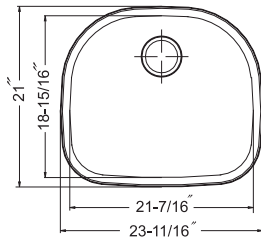

Designer Collection Stainless Steel Undermount

Designer undermount, Premium grade T-304 Stainless Steel, 18 gauge, Curved D-bowl, Lustrous Satin with Highlighted Rim, SpexEdge, StoneShield Undercoating over sound absorbing pads.

Single Bowl 9" depth

Model #	Description	List Price/Each
DES-2421S-1	Single Box Pack, Sink only	470.00
DES-2421S-20	Nested Bulk Pack, Sink only	423.00
Optional Accessories		
SWG-2018D	Bottom Grid	98.00
CUT-1421D	Cutting Board	123.00
RIN-19176	Rinsing Basket	99.00
BAS-2000-SS	Basket Strainer	31.00