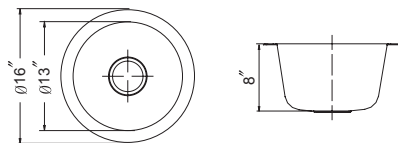

Round Bar/Prep Sink 8" depth

Model #	Description	List Price/Each
BRE-16RB8-AC	Bar-Prep Sink/ Flat Lip, Antique Copper, Sink only	850.00
BRE-16RB8-PW	Bar-Prep Sink/ Flat Lip, Lustrous Pewter, Sink only	850.00

For additional Basket Strainer & Disposal Flanges finishes please see page 137.