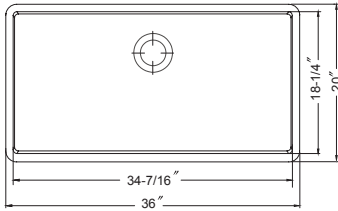

Chelsea Fireclay Apron-Front

Chelsea Collection Apron-Front Fireclay sinks feature sharp corners with modern lines that add a European flair to contemporary kitchen designs seeking a traditional accent. High-fired to resist chips, crack and scratches.

36" Apron Front Single Bowl

9 1/4" depth

Model #	Description	List Price/Each
CHE-3620SA-WH	Apron single bowl 36" kitchen sink, White, Sink only	1,899.00
CHE-3620SA-BQ	Apron single bowl 36" kitchen sink, Biscuit, Sink only	1,999.00
Optional Accessories		
SWG-3418F	Bottom Grid	160.00
BAS-2000-SS	Stainless Steel Basket Strainer	31.00

*Due to the size and weight of the 36" Fireclay sink it cannot be shipped via UPS or Fed Ex. All shipments will be by common carrier and may be subject to an additional freight charge