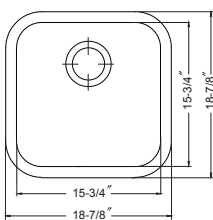

Undermount Large Bar/Prep Sink 7" depth

Model #	Description	List Price/Each
CHE-1919BU-WH	Undermount Large Bar/Prep Sink, White, Sink Only	639.00
CHE-1919BU-BQ	Undermount Large Bar/Prep Sink, Biscuit, Sink only	739.00
CHE-1919BU-MB	Undermount Large Bar/Prep Sink, Matte Black, Sink Only	715.00
CHE-1919BU-MG	Undermount Large Bar/Prep Sink, Matte Grey, Sink Only	715.00

Optional Accessories

SWG-1515F	Bottom Grid	98.00
BAS-2000-SS	Stainless Steel Basket Strainer	31.00