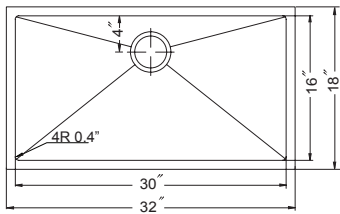

Large Single Bowl

Model #	Description	List Price/Each
AADA-3218SU-5	Single Box Pack, 5" depth, Sink only	858.00
AADA-3218SU-5.5	Single Box Pack, 5.5" depth, Sink only	858.00
AADA-3218SU-6	Single Box Pack, 6" depth, Sink only	858.00
Optional Accessories		
SWG-3016	Bottom Grid	168.00
SWG-1517	Cutting Board	107.00
BAS-2000-SS	Basket Strainer	31.00