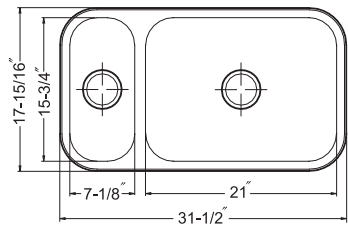

Model #	Description	List Price/Each
VIT-3218DL-1	Single Box Pack, Sink only	425.00
VIT-3218DL-20	Nested Bulk Pack, Sink only	382.00
Optional Accessories		
SWG-715	Bottom Grid (fits small bowl)	57.00
SWG-2014	Bottom Grid (fits large bowl)	87.00
CUT-1417	Cutting Board (fits large bowl)	102.00
CUT-1517	Cutting Board (fits large bowl)	107.00
COL-8156	Colander (fits small bowl)	63.00
RIN-20156	Rinsing Basket (fits large bowl)	92.00
BAS-2000-SS	Basket Strainer	31.00