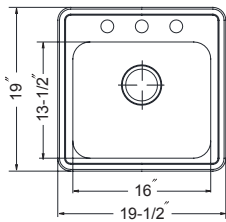

Single Bowl

Model #	Description	List Price/Each
TADA-1919ST-5-3-1	Single Box Pack, 5" depth, three holes, Sink only	379.00
TADA-1919ST-5.5-3-1	Single Box Pack, 5.5" depth, three holes, Sink only	379.00
TADA-1919ST-6-3-1	Single Box Pack, 6" depth, three holes, Sink only	379.00
TADA-1919ST-6.5-3-1	Single Box Pack, 6.5" depth, three holes, Sink only	379.00
TADA-1919ST-5-3-20	Nested Bulk Pack, 5" depth, three holes, Sink only	349.00
TADA-1919ST-5.5-3-20	Nested Bulk Pack, 5.5" depth, three holes, Sink only	349.00
TADA-1919ST-6-3-20	Nested Bulk Pack, 6" depth, three holes, Sink only	349.00
TADA-1919ST-6.5-3-20	Nested Bulk Pack, 6.5" depth, three holes, Sink only	349.00