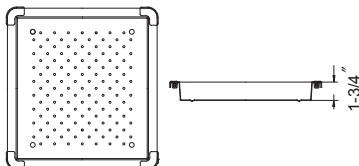

Drying Tray

Model #	Size	Fits Sink Model	List Price/Each
DRY-1617	15 1/8" x 16 1/16" x 1 3/4"D	REN-2618S REN-3218S REN-4518S	259.00