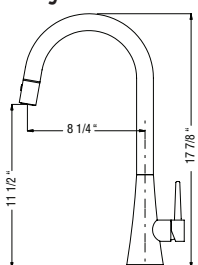

Serenity Pull-Down

Model #	Description	List Price/Each
SEPD-1000-PC	Polished Chrome finish, Dual function pull-down	545.00
SEPD-1000-BN	Brushed Nickel finish, Dual function pull-down	649.00
SEPD-1000-OB	Oil Rubbed Bronze finish, Dual function pull-down	681.00
SEPD-1000-MB	Matte Black finish, Dual function pull-down	649.00
SEPD-1000-PW	Pewter finish, Dual function pull-down	681.00
SEPD-1000-GR	Graphite finish, Dual function pull-down	772.00
SEPD-1000-BB	Brush Brass finish, Dual function pull-down	772.00