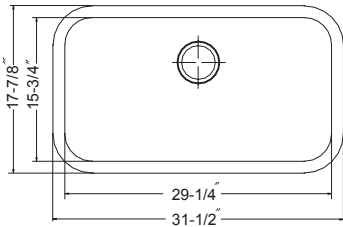

Large Single Bowl

Model #	Description	List Price/Each
CADA-3218SU-5-1	Single Box Pack, 5" depth, Sink only	528.00
CADA-3218SU-5.5-1	Single Box Pack, 5.5" depth, Sink only	528.00
CADA-3218SU-6-1	Single Box Pack, 6" depth, Sink only	528.00
CADA-3218SU-5-20	Nested Bulk Pack, 5" depth, Sink only	498.00
CADA-3218SU-5.5-20	Nested Bulk Pack, 5.5" depth, Sink only	498.00
CADA-3218SU-6-20	Nested Bulk Pack, 6" depth, Sink only	498.00