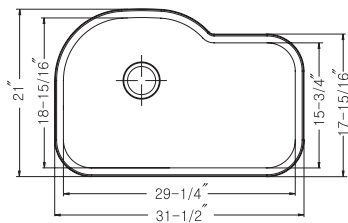

Offset Single Bowl 9" depth

Model #	Description	List Price/Each
VIL-3221ST	Single Box Pack, Sink only	832.00
Optional Accessories		
SWG-2717OFS	Bottom Grid	148.00
CUT-1417	Cutting Board	102.00
CUT-1517	Cutting Board	107.00
BAS-2000-SS	Basket Strainer	31.00

For additional Basket Strainer & Disposal Flanges finishes please see page139.