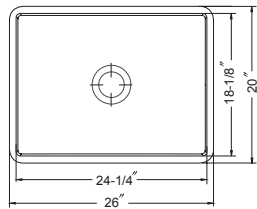

26" Apron Front Single Bowl

9 1/4" depth