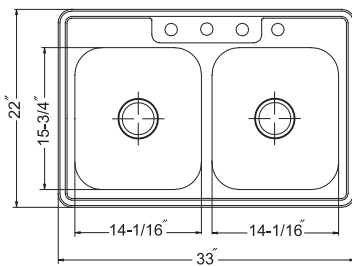

Double Bowl 50/50,

3 or 4 holes

Model #	Description	List Price/Each
REV-3322DT-8-3-1	Single Box Pack, 20 gauge, 8" depth, three holes, Sink only	254.00
REV-3322DT-8-4-1	Single Box Pack, 20 gauge, 8" depth, four holes, Sink only	254.00
REV-3322DT-8-3-20	Nested Bulk Pack, 20 gauge, 8" depth, three holes, Sink only	221.00
REV-3322DT-8-4-20	Nested Bulk Pack, 20 gauge, 8" depth, four holes, Sink only	221.00

REV-3322DT-9-3-1	Single Box Pack, 18 gauge, 9" depth, three holes, Sink only	447.00
REV-3322DT-9-4-1	Single Box Pack, 18 gauge, 9" depth, four holes, Sink only	447.00
REV-3322DT-9-3-20	Nested Bulk Pack, 18 gauge, 9" depth, three holes, Sink only	402.00
REV-3322DT-9-4-20	Nested Bulk Pack, 18 gauge, 9" depth, four holes, Sink only	402.00

Optional Accessories

SWG-1214	Bottom Grid	77.00
CUT-1417	Cutting Board	102.00
CUT-1517	Cutting Board	107.00
BAS-2000-SS	Basket Strainer	31.00