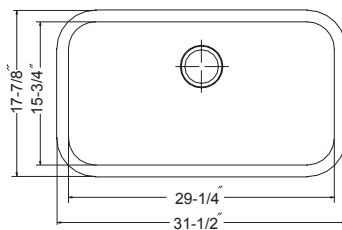

Large Single Bowl 9" depth

Model #	Description	List Price/Each
ENT-3218S-1	Single Box Pack, Sink only	448.00
ENT-3218S-20	Nested Bulk Pack, Sink only	410.00
Optional Accessories		
SWG-2714	Bottom Grid	147.00
CUT-1417	Cutting Board	102.00
CUT-1517	Cutting Board	107.00
BAS-2000-SS	Basket Strainer	31.00

For additional Basket Strainer & Disposal Flanges finishes please see page 137.