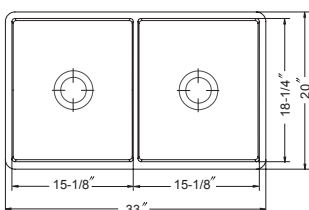

## 33" Apron Front Double Bowl

9 1/4" depth

Model #	Description	List Price/Each
CHE-3320DHA-WH	Apron double bowl 33" kitchen sink, White, Sink only	1,649.00
CHE-3320DHA-BQ	Apron double bowl 33" kitchen sink, Biscuit, Sink only	1,749.00
<b>Optional Accessories</b>		
SWG-1518F	Bottom Grid	98.00
BAS-2000-SS	Stainless Steel Basket Strainer	31.00