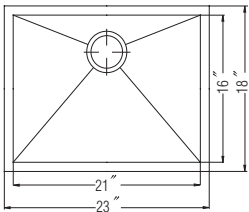

Single Bowl

Model #	Description	List Price/Each
PADA-2318SU-5	Single Box Pack, 5" depth, Sink only	698.00
PADA-2318SU-5.5	Single Box Pack, 5.5" depth, Sink only	698.00
PADA-2318SU-6	Single Box Pack, 6" depth, Sink only	698.00
Optional Accessories		
SWG-2116	Bottom Grid	114.00
CUT-1518	Cutting Board	128.00
BAS-2000-SS	Basket Strainer	31.00