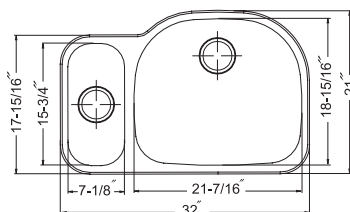

Double Bowl 20/80, 5½" & 9" depth, small bowl left

Model #	Description	List Price/Each
DES-3221DL-1	Single Box Pack, Sink only	673.00
DES-3221DL-20	Nested Bulk Pack, Sink only	605.00
Optional Accessories		
SWG-715	Bottom Grid (fits small bowl)	57.00
SWG-2018D	Bottom Grid (fits large bowl)	98.00
CUT-1421D	Cutting Board (fits large bowl)	123.00
COL-8156	Colander (fits small bowl)	63.00
RIN-19176	Rinsing Basket (fits large bowl)	99.00
BAS-2000-SS	Basket Strainer	31.00

For additional Basket Strainer & Disposal Flanges finishes please see page 137.