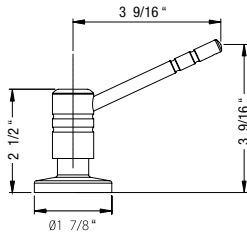

Soap Dispenser

Model #	Description	List Price/Each
170-2700-PC	Polished Chrome finish, Soap dispenser with pump and bottle	98.00
170-2700-BN	Brushed Nickel finish, Soap dispenser with pump and bottle	113.00
170-2700-OB	Oil Rubbed Bronze finish, Soap dispenser with pump and bottle	119.00
170-2700-BB	Brushed Brass finish, Soap dispenser with pump and bottle	128.00
170-2700-AB	Antique Brass finish, Soap dispenser with pump and bottle	128.00
170-2700-AC	Antique Copper finish, Soap dispenser with pump and bottle	128.00
170-2700-PN	Polished Nickel finish, Soap dispenser with pump and bottle	128.00