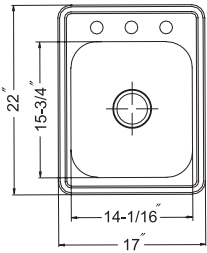

## Large Bar Sink 6 1/2" depth, **22 gauge**, three holes

Model #	Description	List Price/Each
HOT-1722ST-1	Single Box Pack, Sink only	187.00
HOT-1722ST-20	Nested Bulk Pack, Sink only	169.00
<b>Optional Accessories</b>		
SWG-1214	Bottom Grid	77.00
CUT-1417	Cutting Board	102.00
CUT-1517	Cutting Board	107.00
BAS-2000-SS	Basket Strainer	31.00