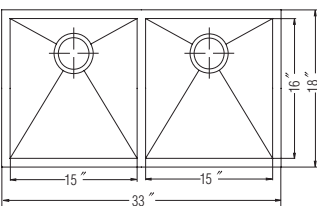

Double Bowl 50/50, 10" depth

Model #	Description	List Price/Each
PRI-3318D	Single Box Pack, Sink only	1,098.00
Optional Accessories		
SWG-1516	Bottom Grid	102.00
CUT-1518	Cutting Board	128.00
BAS-2000-SS	Basket Strainer	31.00