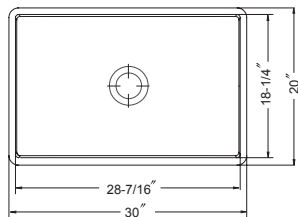

30" Apron Front Single Bowl

9 1/4" depth

Model #	Description	List Price/Each
CHE-3020SA-WH	Apron single bowl 30" kitchen sink, White, Sink only	1,295.00
CHE-3020SA-BQ	Apron single bowl 30" kitchen sink, Biscuit, Sink only	1,395.00
CHE-3020SA-MB	Apron single bowl 30" kitchen sink, Matte Black, Sink only	1,390.00
CHE-3020SA-MG	Apron single bowl 30" kitchen sink, Matte Grey, Sink only	1,390.00
Optional Accessories		
SWG-2818F	Bottom Grid	152.00
BAS-2000-SS	Stainless Steel Basket Strainer	31.00