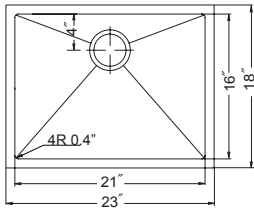

Single Bowl

Model #	Description	List Price/Each
AADA-2318SU-5	Single Box Pack, 5" depth, Sink only	728.00
AADA-2318SU-5.5	Single Box Pack, 5.5" depth, Sink only	728.00
AADA-2318SU-6	Single Box Pack, 6" depth, Sink only	728.00
Optional Accessories		
SWG-2116	Bottom Grid	114.00
CUT-1517	Cutting Board	107.00
BAS-2000-SS	Basket Strainer	31.00