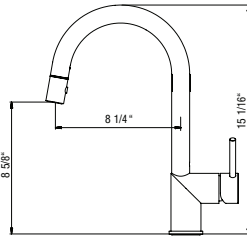

Faucets Pull-Down / Pull-Out

Gal Pull-Down

Model #	Description	List Price/Each
GAPD-1000-PC	Polished Chrome finish, Dual function pull-down	485.00
GAPD-1000-BN	Brushed Nickel finish, Dual function pull-down	577.00
GAPD-1000-OB	Oil Rubbed Bronze finish, Dual function pull-down	606.00
GAPD-1000-MB	Matte Black finish, Dual function pull-down	636.00
GAPD-1000-BB	Brushed Brass finish, Dual function pull-down	687.00
GAPD-1000-GR	Graphite finish, Dual function pull-down	687.00
GAPD-1000-PN	Polished Nickel finish, Dual function pull-down	687.00