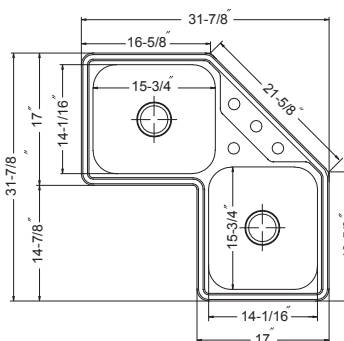

Corner Bowl 8" depth, 4 holes

Model #	Description	List Price/Each
TUR-3232DCT-1	Single Box Pack, Sink only	618.00
TUR-3232DCT-20	Nested Bulk Pack, Sink only	523.00

Optional Accessories

SWG-1214	Bottom Grid	77.00
CUT-1417	Cutting Board	102.00
CUT-1517	Cutting Board	107.00
BAS-2000-SS	Basket Strainer	31.00

For additional Basket Strainer & Disposal Flanges finishes please see page 137.