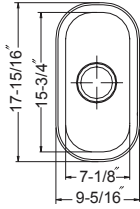

Aspect Collection Stainless Steel Undermount Bar-Prep

Aspect undermount, Premium grade T-304 Stainless Steel, 18 gauge, Lustrous Satin with Highlighted Rim, SpexEdge, StoneShield Undercoating over sound absorbing pad.

Bar/Prep Sink

5 1/2" depth

Model #	Description	List Price/Each
ASP-1018B-1	Single Box Pack, Sink only	209.00
ASP-1018B-20	Nested Bulk Pack, Sink only	189.00
Optional Accessories		
SWG-715	Bottom Grid	57.00
COL-8156	Colander	63.00
BAS-2000-SS	Basket Strainer	31.00