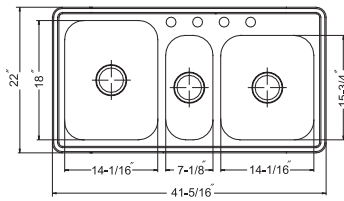

## Triple Bowl

9", 5 1/2" & 8" depth, 4 holes\*

Model #	Description	List Price/Each
EDI-4222TT-4-1	Single Box Pack, Sink only	1,028.00
EDI-4222TT-4-20	Nested Bulk Pack, Sink only	925.00
<b>Optional Accessories</b>		
SWG-715	Bottom Grid (fits small bowl)	57.00
SWG-1214	Bottom Grid (fits medium bowl)	77.00
SWG-1215	Bottom Grid (fits large bowl)	80.00
CUT-1417	Cutting Board (fits medium bowl)	102.00
CUT-1517	Cutting Board (fits medium bowl)	107.00
COL-8156	Colander (fits small bowl)	63.00
BAS-2000-SS	Basket Strainer	31.00