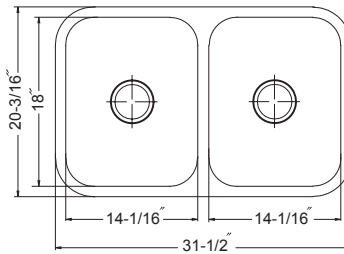

Double Bowl 50/50, 9" depth, flat edge, 18 gauge

Model #	Description	List Price/Each
GOR-3221D-1	Single Box Pack, Sink only	659.00
GOR-3221D-20	Nested Bulk Pack, Sink only	594.00
Optional Accessories		
SWG-1215	Bottom Grid	80.00
BAS-2000-SS	Basket Strainer	31.00