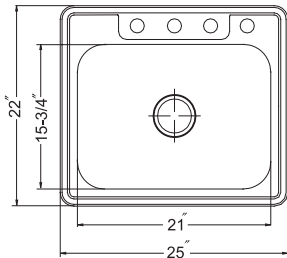

Model #	Description	List Price/Each
REV-2522ST-8-3-1	Single Box Pack, 20 gauge, 8" depth, three holes, Sink only	178.00
REV-2522ST-8-4-1	Single Box Pack, 20 gauge, 8" depth, four holes, Sink only	178.00
REV-2522ST-8-3-20	Nested Bulk Pack, 20 gauge, 8" depth, three holes, Sink only	153.00
REV-2522ST-8-4-20	Nested Bulk Pack, 20 gauge, 8" depth, four holes, Sink only	153.00

REV-2522ST-9-3-1	Single Box Pack, 18 gauge, 9" depth, three holes, Sink only	354.00
REV-2522ST-9-4-1	Single Box Pack, 18 gauge, 9" depth, four holes, Sink only	354.00
REV-2522ST-9-3-20	Nested Bulk Pack, 18 gauge, 9" depth, three holes, Sink only	327.00
REV-2522ST-9-4-20	Nested Bulk Pack, 18 gauge, 9" depth, four holes, Sink only	327.00

Optional Accessories

SWG-2014	Bottom Grid	87.00
CUT-1417	Cutting Board	102.00
CUT-1517	Cutting Board	107.00
RIN-20156	Rinsing Basket	92.00
BAS-2000-SS	Basket Strainer	31.00