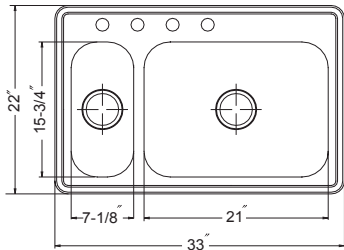

Tureen Collection Stainless Steel Topmount

Topmount, premium grade T-304 Stainless Steel, 20 gauge, Lustrous Satin with Highlighted Rim, StoneShield Undercoating over sound absorbing pads.

Double Bowl 20/80, 5 1/2" & 8" depth, 4 holes

Model #	Description	List Price/Each
TUR-3322DT-1	Single Box Pack, Sink only	398.00
TUR-3322DT-20	Nested Bulk Pack, Sink only	358.00

Optional Accessories

SWG-715	Bottom Grid (fits small bowl)	57.00
SWG-2014	Bottom Grid (fits large bowl)	87.00
CUT-1417	Cutting Board (fits large bowl)	102.00
CUT-1517	Cutting Board (fits large bowl)	107.00
COL-8156	Colander (fits small bowl)	63.00
RIN-20156	Rinsing Basket (fits large bowl)	92.00
BAS-2000-SS	Basket Strainer	31.00