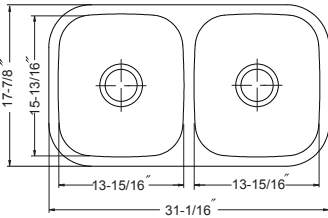

Double Bowl 9" depth

Model #	Description	List Price/Each
ENT-3218D-1	Single Box Pack, Sink only	427.00
ENT-3218D-20	Nested Bulk Pack, Sink only	389.00
Optional Accessories		
SWG-1214	Bottom Grid	77.00
CUT-1417	Cutting Board	102.00
CUT-1517	Cutting Board	107.00
BAS-2000-SS	Basket Strainer	31.00