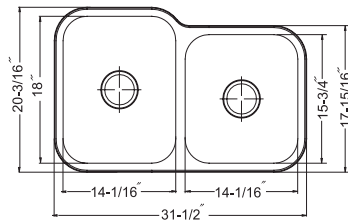

Double Bowl 60/40,

8" depth, small bowl right

Model #	Description	List Price/Each
VIT-3221DR-1	Single Box Pack, Sink only	426.00
VIT-3221DR-20	Nested Bulk Pack, Sink only	383.00
Optional Accessories		
SWG-1214	Bottom Grid (fits small bowl)	77.00
SWG-1215	Bottom Grid (fits large bowl)	80.00
CUT-1417	Cutting Board (fits small bowl)	102.00
CUT-1517	Cutting Board (fits small bowl)	107.00
BAS-2000-SS	Basket Strainer	31.00

Double Bowl 40/60,

8" depth, small bowl left