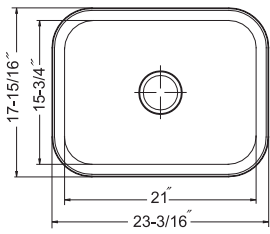

Vitality Collection Stainless Steel Undermount

Vitality undermount, Premium grade T-304 Stainless Steel, 20 gauge, Lustrous Satin with Highlighted Rim, SpexEdge, StoneShield Undercoating over sound absorbing pad.

Single Bowl 8" depth

Model #	Description	List Price/Each
VIT-2418S-1	Single Box Pack, Sink only	298.00
VIT-2418S-20	Nested Bulk Pack, Sink only	269.00
Optional Accessories		
SWG-2014	Bottom Grid	87.00
CUT-1417	Cutting Board	102.00
CUT-1517	Cutting Board	107.00
RIN-20156	Rinsing Basket	92.00
BAS-2000-SS	Basket Strainer	31.00