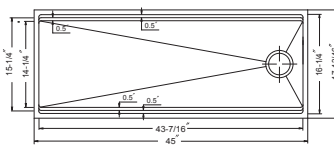

Extra Large Single Bowl 10" depth

Model #	Description	List Price/Each
REN-4518S	Single Box Pack Includes: ECO Friendly Rubber Wood Cutting Board, Two Drying Trays, Multi-Purpose Roll-Up Mat, Two Wire Bottom Grids, SS Basket Strainer.	1,676.00
Included Accessories		
CUT-1316	Hardwood worktop Cutting Board (included no charge)	130.00
DRY-1617	Drying tray 1-1/2" depth, stainless steel (included no charge)	259.00
DRY-1416	Drying tray 5" depth, stainless steel (included no charge)	230.00
ROL-1416	Multi-Purpose Roll-Up Mat (included no charge)	62.00
SWG-2214R	Bottom Grid (included no charge)	112.00
SWG-2214L	Bottom Grid (included no charge)	112.00
BAS-2000-SS	Basket Strainer (included no charge)	31.00