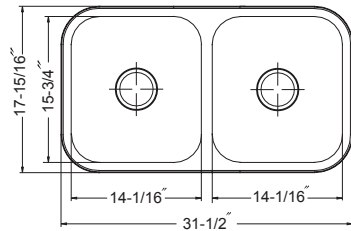

Double Bowl 50/50, 9" depth

Model #	Description	List Price/Each
CLA-3218D-1	Single Box Pack, Sink only	606.00
CLA-3218D-20	Nested Bulk Pack, Sink only	545.00
Optional Accessories		
SWG-1214	Bottom Grid	77.00
CUT-1417	Cutting Board	102.00
CUT-1517	Cutting Board	107.00
BAS-2000-SS	Basket Strainer	31.00