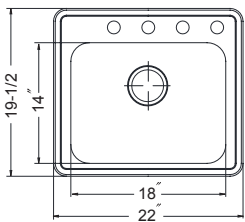

Single Bowl

Model #	Description	List Price/Each
TADA-2220ST-5-3-1	Single Box Pack, 5" depth, three holes, Sink only	415.00
TADA-2220ST-5.5-3-1	Single Box Pack, 5.5" depth, three holes, Sink only	415.00
TADA-2220ST-6-3-1	Single Box Pack, 6" depth, three holes, Sink only	415.00
TADA-2220ST-6.5-3-1	Single Box Pack, 6.5" depth, three holes, Sink only	415.00
TADA-2220ST-5-4-1	Single Box Pack, 5" depth, four holes, Sink only	415.00
TADA-2220ST-5.5-4-1	Single Box Pack, 5.5" depth, four holes, Sink only	415.00
TADA-2220ST-6-4-1	Single Box Pack, 6" depth, four holes, Sink only	415.00
TADA-2220ST-6.5-4-1	Single Box Pack, 6.5" depth, four holes, Sink only	415.00
TADA-2220ST-5-3-20	Nested Bulk Pack, 5" depth, three holes, Sink only	385.00
TADA-2220ST-5.5-3-20	Nested Bulk Pack, 5.5" depth, three holes, Sink only	385.00
TADA-2220ST-6-3-20	Nested Bulk Pack, 6" depth, three holes, Sink only	385.00
TADA-2220ST-6.5-3-20	Nested Bulk Pack, 6.5" depth, three holes, Sink only	385.00
TADA-2220ST-5-4-20	Nested Bulk Pack, 5" depth, four holes, Sink only	385.00
TADA-2220ST-5.5-4-20	Nested Bulk Pack, 5.5" depth, four holes, Sink only	385.00
TADA-2220ST-6-4-20	Nested Bulk Pack, 6" depth, four holes, Sink only	385.00
TADA-2220ST-6.5-4-20	Nested Bulk Pack, 6.5" depth, four holes, Sink only	385.00

For additional Basket Strainer & Disposal Flanges finishes please see page 137.