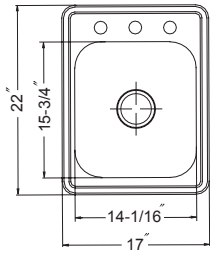

ADA Revive Collection Stainless Steel Topmount

Premium grade 18 gauge Type-304 stainless steel, ADA compliant, Lustrous Satin with Highlighted Rim, U-channel system. StoneShield Undercoating over Sound Deadening Pads. Certified to ASME A112.19.3/CSA B45.4; Uniform Plumbing Code

Single Bowl

Model #	Description	List Price/Each
TADA-1722ST-5-3-1	Single Box Pack, 5" depth, three holes, Sink only	365.00
TADA-1722ST-5.5-3-1	Single Box Pack, 5.5" depth, three holes, Sink only	365.00
TADA-1722ST-6-3-1	Single Box Pack, 6" depth, three holes, Sink only	365.00
TADA-1722ST-6.5-3-1	Single Box Pack, 6.5" depth, three holes, Sink only	365.00
TADA-1722ST-5-3-20	Nested Bulk Pack, 5" depth, three holes, Sink only	339.00
TADA-1722ST-5.5-3-20	Nested Bulk Pack, 5.5" depth, three holes, Sink only	339.00
TADA-1722ST-6-3-20	Nested Bulk Pack, 6" depth, three holes, Sink only	339.00
TADA-1722ST-6.5-3-20	Nested Bulk Pack, 6.5" depth, three holes, Sink only	339.00