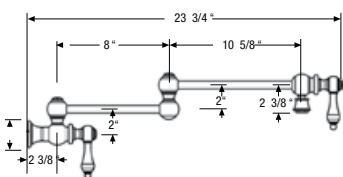

Cardiff Pot Filler

Model #	Description	List Price/Each
CAPF-5000-PC	Polished Chrome finish, Traditional brass pot filler	765.00
CAPF-5000-BN	Brushed Nickel finish, Traditional brass pot filler	910.00
CAPF-5000-OB	Oil Rubbed Bronze finish, Traditional brass pot filler	956.00
CAPF-5000-BB	Brushed Brass finish, Traditional brass pot filler	956.00
CAPF-5000-AB	Antique Brass finish, Traditional brass pot filler	1,033.00
CAPF-5000-AC	Antique Copper finish, Traditional brass pot filler	1,033.00
CAPF-5000-PN	Polished Nickel finish, Traditional brass pot filler	1,033.00