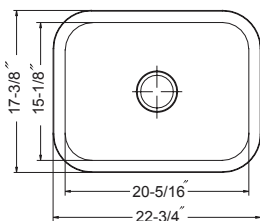

Single Bowl 9" depth

Model #	Description	List Price/Each
CER-2318S-WH	Single Bowl, White, Sink only	498.00
CER-2318S-BQ	Single Bowl, Biscuit, Sink only	519.00
CER-2318S-ES	Single Bowl, Espresso, Sink only	519.00
CER-2318S-NB	Single Bowl, Navy Blue, Sink only	519.00
CER-2318S-BL	Single Bowl, Black, Sink only	519.00
CER-2318S-MT	Single Bowl, Mint, Sink only	615.00
CER-2318S-LE	Single Bowl, Lemon, Sink only	615.00
CER-2318S-SL	Single Bowl, Slate, Sink only	615.00

Optional Accessories

SWG-2014	Bottom Grid	87.00
BAS-2000-SS	Stainless Steel Basket Strainer	31.00