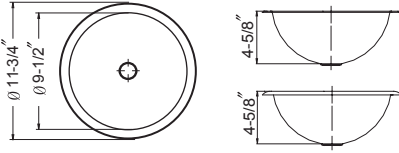

Breckenridge Copper Sinks Lavatory

Ashcroft Lavatory Sink

4-5/8" depth

Model #	Description	List Price/Each
ASH-12FL-AC	Petite Round Sink/Flat Lip, Antique Copper w/overflow, Sink only	567.00
ASH-12FL-PW	Petite Round Sink/Flat Lip, Lustrous Pewter w/overflow, Sink only	567.00
ASH-12SR-AC	Petite Round Sink/Self Rimming, Antique Copper w/overflow, Sink only	567.00
ASH-12SR-PW	Petite Round Sink/Self Rimming, Lustrous Pewter w/overflow, Sink only	567.00

Silverton Lavatory Sink

5" depth