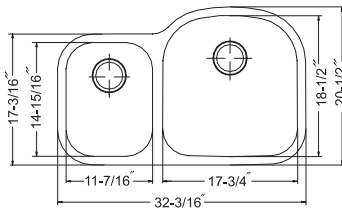

Double Bowl 30/70, 7" & 9" depth, small bowl left

Model #	Description	List Price/Each
ENT-3321DDL-1	Single Box Pack, Sink only	478.00
ENT-3321DDL-20	Nested Bulk Pack, Sink only	442.00
Optional Accessories		
SWG-1014	Bottom Grid (fits small bowl)	67.00
SWG-1617D	Bottom Grid (fits large bowl)	95.00
CUT-1420D	Cutting Board (fits large bowl)	129.00
COL-12158	Colander (fits small bowl)	69.00
BAS-2000-SS	Basket Strainer	31.00