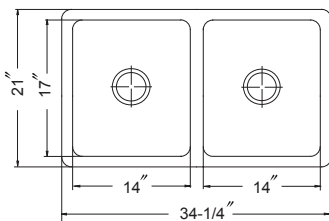

Double Bowl 50/50 Undermount 9" depth

Model #	Description	List Price/Each
BRE-3521DU-AC	Double Bowl 16 gauge Undermount Sink, Antique Copper, Sink only	3,289.00