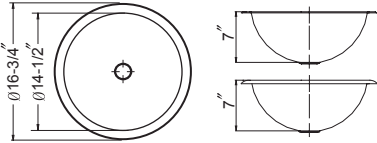

Model #	Description	List Price/Each
BUV-17FL-AC	Large Round Sink/ Flat Lip, Antique copper w/overflow, Sink only	855.00
BUV-17FL-PW	Large Round Sink/ Flat Lip, Lustrous pewter w/overflow, Sink only	855.00
BUV-17SR-AC	Large Round Sink/ Self Rimming, Antique copper w/overflow, Sink only	855.00
BUV-17SR-PW	Large Round Sink/ Self Rimming, Lustrous pewter w/overflow, Sink only	855.00

Monarch Lavatory Sink

6-1/2" depth