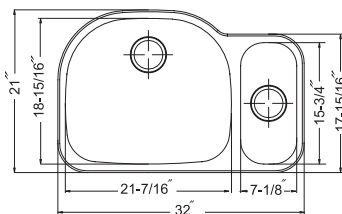

## Double Bowl 80/20, 9" & 5½" depth, small bowl right

Model #	Description	List Price/Each
DES-3221DR-1	Single Box Pack, Sink only	673.00
DES-3221DR-20	Nested Bulk Pack, Sink only	605.00
<b>Optional Accessories</b>		
SWG-715	Bottom Grid (fits small bowl)	57.00
SWG-2018D	Bottom Grid (fits large bowl)	98.00
CUT-1421D	Cutting Board (fits large bowl)	123.00
COL-8156	Colander (fits small bowl)	63.00
RIN-19176	Rinsing Basket (fits large bowl)	99.00
BAS-2000-SS	Basket Strainer	31.00