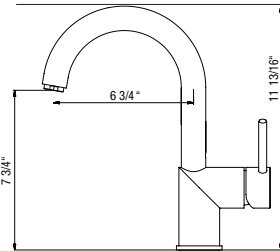

Gal Bar

Model #	Description	List Price/Each
GABA-4000-PC	Polished Chrome finish, Bar faucet with high rotating spout	395.00
GABA-4000-BN	Brushed Nickel finish, Bar faucet with high rotating spout	470.00
GABA-4000-OB	Oil Rubbed Bronze finish, Bar faucet with high rotating spout	494.00
GABA-4000-MB	Matte Black finish, Bar Faucet with High Rotating spout	519.00
GABA-4000-BB	Brushed Brass finish, Bar Faucet with High Rotating spout	560.00
GABA-4000-GR	Graphite finish, Bar Faucet with High Rotating spout	560.00
GABA-4000-PN	Polished Nickel finish, Bar Faucet with High Rotating spout	560.00