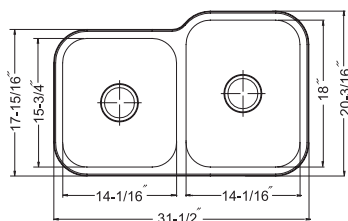

Model #	Description	List Price/Each
VIT-3221DL-1	Single Box Pack, Sink only	426.00
VIT-3221DL-20	Nested Bulk Pack, Sink only	383.00
Optional Accessories		
SWG-1214	Bottom Grid (fits small bowl)	77.00
SWG-1215	Bottom Grid (fits large bowl)	80.00
CUT-1417	Cutting Board (fits small board)	102.00
CUT-1517	Cutting Board (fits small board)	107.00
BAS-2000-SS	Basket Strainer	31.00

For additional Basket Strainer & Disposal Flanges finishes please see page 137.