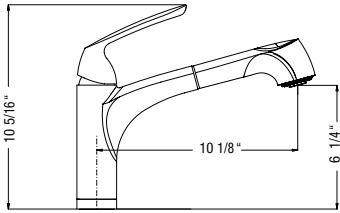

Quantum Medium Pull-Out

Model #	Description	List Price/Each
QUPO-2000-PC	Polished Chrome finish, Dual function pull-out	465.00
QUPO-2000-BN	Brushed Nickel finish, Dual function pull-out	553.00
QUPO-2000-OB	Oil Rubbed Bronze finish, Dual function pull-out	581.00