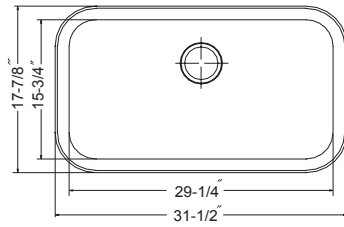

Gourmet Collection Stainless Steel Undermount

Gourmet undermount, Premium grade T-304 Stainless Steel, 16 & 18 gauge, Lustrous Satin with Highlighted Rim, SpexEdge, StoneShield Undercoating over sound absorbing pads.

Single Bowl 9" depth 18 gauge

Model #	Description	List Price/Each
GOR-3218S-1	Single Box Pack, Sink only	585.00
GOR-3218S-20	Nested Bulk Pack, Sink only	526.00
Optional Accessories		
SWG-2714	Bottom Grid	147.00
CUT-1417	Cutting Board	102.00
CUT-1517	Cutting Board	107.00
BAS-2000-SS	Basket Strainer	31.00