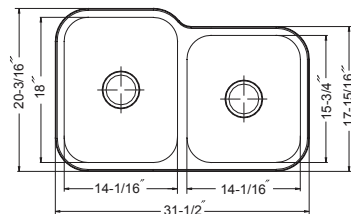

Double Bowl 60/40, 9" & 8" depth, small bowl right

Model #	Description	List Price/Each
CLA-3221DR-1	Single Box Pack, Sink only	645.00
CLA-3221DR-20	Nested Bulk Pack, Sink only	578.00
Optional Accessories		
SWG-1214	Bottom Grid (fits small bowl)	77.00
SWG-1215	Bottom Grid (fits large bowl)	80.00
CUT-1417	Cutting Board (fits small bowl)	102.00
CUT-1517	Cutting Board (fits small bowl)	107.00
BAS-2000-S	Basket Strainer	31.00