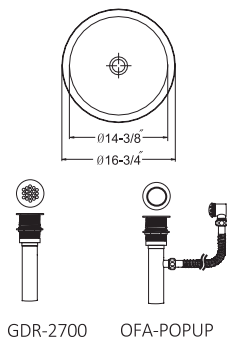

Halo Collection Stainless Steel Undermount

Lavatory sinks, Premium grade T-304 stainless steel, 18 gauge, Lustrous satin, SpexEdge, StoneShield Undercoating. GDR-2700 grid drain sold separately. See model details

Lavatory Conical Bowl

6¼" depth, undermount

Model #	Description	List Price/Each
HAL-17RLU-1	Single Box Pack, 1 ½" drain opening	239.00
HAL-17RLU-20	Nested Bulk Pack, 1 ½" drain opening	216.00

Optional Accessories

GDR-2700	Grid drain with 6" tail piece	51.00

Model #	Description	List Price/Each
HAL-OFA-17RLU-1	Single Box Pack, 1 ½" drain opening with overflow hole Overflow Assembly included (OFA-POPUP)	296.00
HAL-OFA-17RLU-20	Nested Bulk Pack, 1 ½" drain opening with overflow hole Overflow Assembly included (OFA-POPUP)	273.00

Optional Accessories

OFA-POPUP	Overflow Assembly with pop-up drain, 6" tail piece	62.00