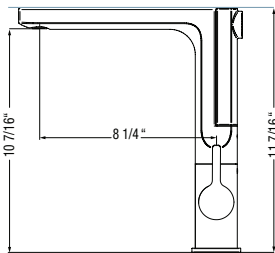

Storm Pull-Up

Model #	Description	List Price/Each
STPU-3000-PC	Polished Chrome finish, Integrated pull up handspray in the back	785.00
STPU-3000-BN	Brushed Nickel finish, Integrated pull up handspray in the back	934.00
STPU-3000-MB	Matte Black finish, Integrated pull up handspray in the back	934.00
STPU-3000-BB	Brushed Brass finish, Integrated pull up handspray in the back	981.00
STPU-3000-OB	Oil Rubbed Bronze finish, Integrated pull up handspray in the back	981.00
STPU-3000-PW	Pewter finish, Integrated pull up handspray in the back	981.00

* US Patent Pending Number 0285670A1