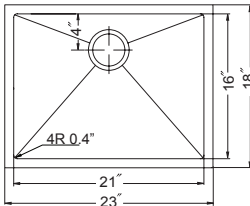

Single Bowl 10" depth

Model #	Description	List Price/Each
AXI-2318S	Single Box Pack, Sink only	598.00
Optional Accessories		
SWG-2116	Bottom Grid	114.00
CUT-1518	Cutting Board	128.00
BAS-2000-SS	Basket Strainer	31.00