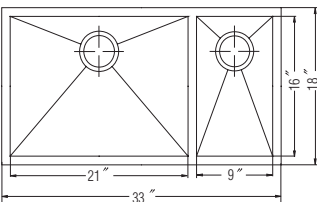

Double Bowl 70/30, 10" & 8" depth, small bowl right

Model #	Description	List Price/Each
PRI-3318DR	Single Box Pack, Sink only	998.00
Optional Accessories		
SWG-2116	Bottom Grid (fits large bowl)	114.00
SWG-916	Bottom Grid (fits small bowl)	69.00
CUT-1518	Cutting Board	128.00
BAS-2000-SS	Basket Strainer	31.00