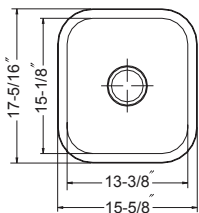

Cera Steel Undermount Porcelain Enamel Sinks

CeraSteel Porcelain enameled steel sinks offer the high end look of cast iron but are 65% lighter, allowing for easy undermount installation. Durable porcelain enamel surface is stain, chip and scratch resistant. Available in 8 colors.

Bar/Prep Bowl 8" depth

Model #	Description	List Price/Each
CER-1618B-WH	Bar/Prep Bowl, White, Sink only	389.00
CER-1618B-BQ	Bar/Prep Bowl, Biscuit, Sink only	398.00
CER-1618B-ES	Bar/Prep Bowl, Espresso, Sink only	398.00
CER-1618B-NB	Bar/Prep Bowl, Navy Blue, Sink only	398.00
CER-1618B-BL	Bar/Prep Bowl, Black, Sink only	398.00
CER-1618B-MT	Bar/Prep Bowl, Mint, Sink only	479.00
CER-1618B-LE	Bar/Prep Bowl, Lemon, Sink only	479.00
CER-1618B-SL	Bar/Prep Bowl, Slate, Sink only	479.00

Optional Accessories

SWG-1214	Bottom Grid	77.00
BAS-2000-SS	Stainless Steel Basket Strainer	31.00