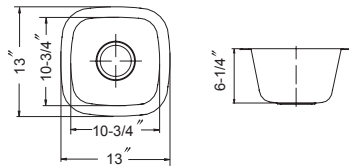

Medium Square Bar/Prep Sink 6 1/4" depth

Model #	Description	List Price/Each
BRE-1313B7-AC	Bar-Prep Sink/ Flat Lip, Antique Copper, Sink only	640.00
BRE-1313B7-PW	Bar-Prep Sink/ Flat Lip, Lustrous Pewter, Sink only	640.00