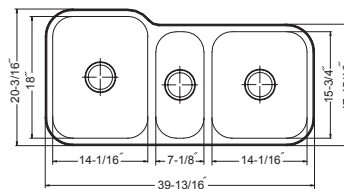

Triple Bowl 9", 5 1/2" & 8" depth, 18 gauge

Model #	Description	List Price/Each
GOR-4021T-1	Single Box Pack, Sink only	958.00
GOR-4021T-20	Nested Bulk Pack, Sink only	864.00
Optional Accessories		
SWG-715	Bottom Grid (fits small bowl)	57.00
SWG-1214	Bottom Grid (fits medium bowl)	77.00
SWG-1215	Bottom Grid (fits large bowl)	80.00
CUT-1417	Cutting Board (fits medium bowl)	102.00
CUT-1517	Cutting Board (fits medium bowl)	107.00
COL-8156	Colander (fits small bowl)	63.00
BAS-2000-SS	Basket Strainer	31.00

For additional Basket Strainer & Disposal Flanges finishes please see page 137.