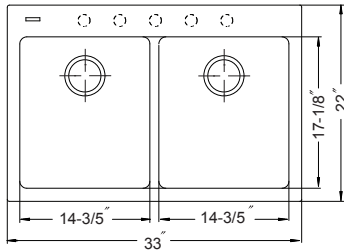

SioStone Granite Topmount

SioStone Granite sink's Non-porous surface is intrinsically hygienic, antibacterial and is highly resistant to chips and scratches. Heat resistant to +500 degrees, 3 times harder than natural granite. Easy to clean, potential stains & contaminants simply run right off.

Topmount 50/50 Double Bowl

9 1/2" depth

Model #	Description	List Price/Each
SiO-3322DT-BL Midnite	Single Box Pack, 4 pre-scored, and 1 pre-drilled hole(s), Sink only	589.00
SiO-3322DT-MO Mocha	Single Box Pack, 4 pre-scored, and 1 pre-drilled hole(s), Sink only	589.00
SiO-3322DT-SD Sand	Single Box Pack, 4 pre-scored, and 1 pre-drilled hole(s), Sink only	589.00
SiO-3322DT-TA Taupe	Single Box Pack, 4 pre-scored, and 1 pre-drilled hole(s), Sink only	589.00
SiO-3322DT-WH White	Single Box Pack, 4 pre-scored, and 1 pre-drilled hole(s), Sink only	589.00

Optional Accessories

CWG-1315L	Bottom Grid (Left Bowl)	75.00
CWG-1315R	Bottom Grid (Right Bowl)	75.00
See Page 137 for Basket Strainer options