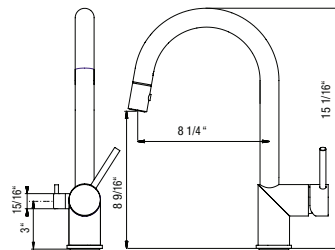

## Sentry Faucet Pull-Down

Model #	Description	List Price/Each
SHPD-2000-PC	Polished Chrome finish, Dual function pull-down, Shut off valve for hot water	560.00
SHPD-2000-BN	Brushed Nickel finish, Dual function pull-down, Shut off valve for hot water	649.00
SHPD-2000-OB	Oil Rubbed Bronze finish, Dual function pull-down, Shut off valve for hot water	689.00
SHPD-2000-MB	Matte Black finish, Dual function pull-down, Shut off valve for hot water	689.00
SHPD-2000-BB	Brushed Brass finish, Dual function pull-down, Shut off valve for hot water	774.00
SHPD-2000-PN	Polished Nickel finish, Dual function pull-down, Shut off valve for hot water	774.00