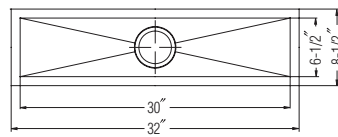

Optional Accessories

SWR-129	Wire Rack	70.00
BAS-2000-SS	Basket Strainer	31.00

Curved Trough Bar/Prep Bowl 33" 6" depth	Model #	Description	List Price/Each
	PRI-3312BT	Single Box Pack, Sink only	852.00