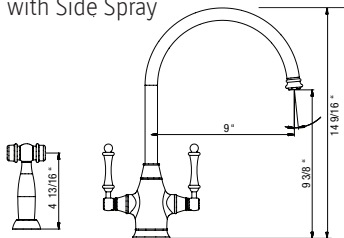

Exeter Double Handle with Side Spray

Model #	Description	List Price/Each
EXDH-4000-PC	Polished Chrome finish, Traditional brass faucet with side spray	826.00
EXDH-4000-BN	Brushed Nickel finish, Traditional brass faucet with side spray	983.00
EXDH-4000-BB	Brushed Brass finish, Traditional brass faucet with side spray	1,032.00
EXDH-4000-OB	Oil Rubbed Bronze finish, Traditional brass faucet with side spray	1,032.00
EXDH-4000-AB	Antique Brass finish, Traditional brass faucet with side spray	1,152.00
EXDH-4000-AC	Antique Copper finish, Traditional brass faucet with side spray	1,152.00
EXDH-4000-PN	Polished Nickel finish, Traditional brass faucet with side spray	1,152.00