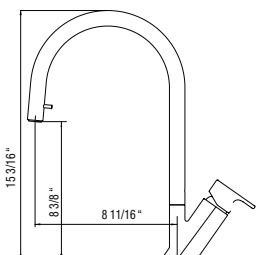

## Wave Pull-Down

Model #	Description	List Price/Each
WAPD-1000-PC	Polished Chrome finish, Single function hidden pull-down	309.00
WAPD-1000-BN	Brushed Nickel finish, Single function hidden pull-down	389.00
WAPD-1000-MB	Matte Black finish, Single function hidden pull-down	419.00
WAPD-1000-PW	Pewter finish, Single function hidden pull-down	459.00