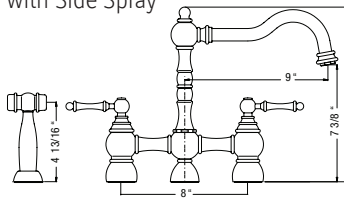

Nottingham Bridge with Side Spray

Model #	Description	List Price/Each
NOBS-4000-PC	Polished Chrome finish, Two handle bridge faucet with side spray	1,175.00
NOBS-4000-BN	Brushed Nickel finish, Two handle bridge faucet with side spray	1,397.00
NOBS-4000-OB	Oil Rubbed Bronze finish, Two handle bridge faucet with side spray	1,468.00
NOBS-4000-BB	Brushed Brass finish, Two handle bridge faucet with side spray	1,468.00
NOBS-4000-AB	Antique Brass finish, Traditional brass faucet with side spray	1,586.00
NOBS-4000-AC	Antique Copper finish, Two handle bridge faucet with side spray	1,586.00
NOBS-4000-PN	Polished Nickel finish, Two handle bridge faucet with side spray	1,586.00