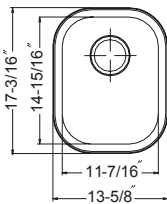

Medium Bar/Prep Sink

7" depth

Model #	Description	List Price/Each
ASP-1418B-1	Single Box Pack, Sink only	229.00
ASP-1418B-20	Nested Bulk Pack, Sink only	207.00
Optional Accessories		
SWG-1014	Bottom Grid	67.00
COL-12158	Colander	69.00
BAS-2000-SS	Basket Strainer	31.00