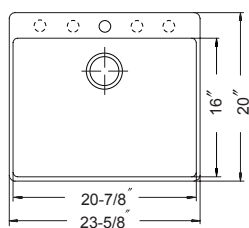

Topmount Single Bowl

7-7/8" depth

Model #	Description	List Price/Each
SiO-2420ST-BL Midnite	Single Box Pack, 4 pre-scored, and 1 pre-drilled hole(s), Sink only	525.00
SiO-2420ST-MO Mocha	Single Box Pack, 4 pre-scored, and 1 pre-drilled hole(s), Sink only	525.00
SiO-2420ST-SD Sand	Single Box Pack, 4 pre-scored, and 1 pre-drilled hole(s), Sink only	525.00
SiO-2420ST-TA Taupe	Single Box Pack, 4 pre-scored, and 1 pre-drilled hole(s), Sink only	525.00
SiO-2420ST-WH White	Single Box Pack, 4 pre-scored, and 1 pre-drilled hole(s), Sink only	525.00

Optional Accessories

CWG-2015	Bottom Grid	97.00
	See Page 137 for Basket Strainer options	

For additional Basket Strainer & Disposal Flanges finishes please see page 137.