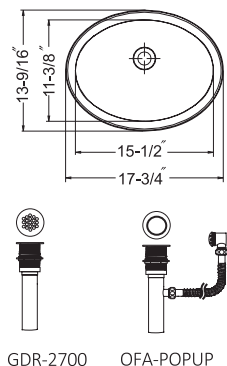

Oval Lavatory Bowl

6" depth, undermount

Model #	Description	List Price/Each
HAL-1814LU-1	Single Box Pack, 1 ½" drain opening	248.00
HAL-1814LU-20	Nested Bulk Pack, 1 ½" drain opening	221.00

Optional Accessories

GDR-2700	Grid drain with 6" tail piece	51.00

Model #	Description	List Price/Each
HAL-OFA-1814LU-1	Single Box Pack, 1 ½" drain opening with overflow hole Overflow Assembly included (OFA-POPUP)	298.00
HAL-OFA-1814LU-20	Nested Bulk Pack, 1 ½" drain opening with overflow hole Overflow Assembly included (OFA-POPUP)	271.00

Optional Accessories

OFA-POPUP	Overflow Assembly with pop-up drain, 6" tail piece	62.00

For additional Basket Strainer & Disposal Flanges finishes please see page 137.