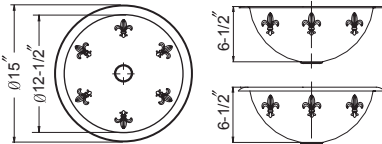

Model #	Description	List Price/Each
MON-15FL-AC	Fleur de Lis Sink/ Flat Lip, Antique copper w/overflow, Sink only	875.00
MON-15FL-PW	Fleur de Lis Sink/ Flat Lip, Lustrous pewter w/overflow, Sink only	875.00
MON-15SR-AC	Fleur de Lis Sink/ Self Rimming, Antique copper w/overflow, Sink only	875.00
MON-15SR-PW	Fleur de Lis Sink/ Self Rimming, Lustrous pewter w/overflow, Sink only	875.00