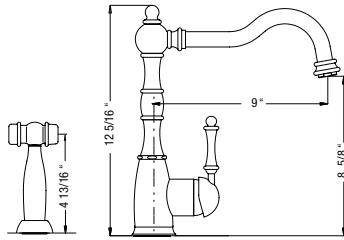

Faucets Pull-Down / Pull-Out

Nottingham with Side Spray

Model #	Description	List Price/Each
NOSP-4000-PC	Polished Chrome finish, Traditional brass faucet with side spray	849.00
NOSP-4000-BN	Brushed Nickel finish, Traditional brass faucet with side spray	998.00
NOSP-4000-OB	Oil Rubbed Bronze finish, Traditional brass faucet with side spray	1,113.00
NOSP-4000-BB	Brushed Brass finish, Traditional brass faucet with side spray	1,113.00
NOSP-4000-AB	Antique Brass finish, Traditional brass faucet with side spray	1,146.00
NOSP-4000-AC	Antique Copper finish, Traditional brass faucet with side spray	1,146.00
NOSP-4000-PN	Polished Nickel finish, Traditional brass faucet with side spray	1,146.00