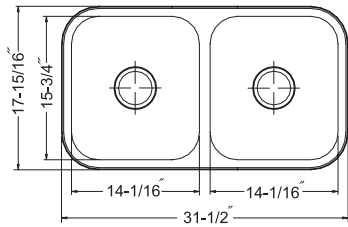

## Double Bowl 50/50, 8" depth

Model #	Description	List Price/Each
VIT-3218D-1	Single Box Pack, Sink only	383.00
VIT-3218D-20	Nested Bulk Pack, Sink only	344.00
<b>Optional Accessories</b>		
CUT-1417	Cutting Board	102.00
CUT-1517	Cutting Board	107.00
SWG-1214	Bottom Grid	77.00
BAS-2000-SS	Basket Strainer	31.00