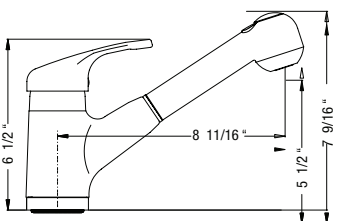

Everest Pull-Out

Model #	Description	List Price/Each
EVPO-1000-PC	Polished Chrome finish, Dual function pull-out	415.00
EVPO-1000-BN	Brushed Nickel finish, Dual function pull-out	494.00