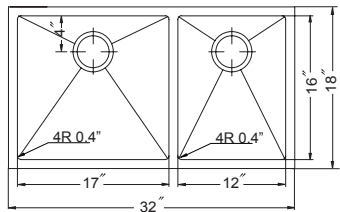

## 60/40 Double Bowl

Model #	Description	List Price/Each
AADA-3218DU-5	Single Box Pack, 5" depth, Sink only	1,198.00
AADA-3218DU-5.5	Single Box Pack, 5.5" depth, Sink only	1,198.00
AADA-3218DU-6	Single Box Pack, 6" depth, Sink only	1,198.00
<b>Optional Accessories</b>		
SWG-1216A	Bottom Grid (fits small bowl)	83.00
SWG-1716	Bottom Grid (fits large bowl)	103.00
CUT-1517	Cutting Board	107.00
BAS-2000-SS	Basket Strainer	31.00