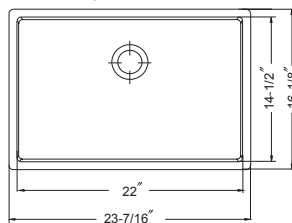

Undermount Single Bowl 7 1/4" depth

Model #	Description	List Price/Each
CHE-2417SU-WH	Undermount Single bowl, White, Sink only	689.00
CHE-2417SU-BQ	Undermount Single bowl, Biscuit, Sink only	788.00

Optional Accessories

SWG-2114F	Bottom Grid	105.00
BAS-2000-SS	Stainless Steel Basket Strainer	31.00