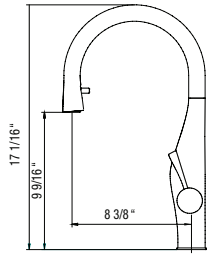

Faucets Pull-Down / Pull-Out

Imagine Pull-Down

Model #	Description	List Price/Each
IMPD-1000-PC	Polished Chrome finish, Dual function hidden pull-down	868.00
IMPD-1000-BN	Brushed Nickel finish, Dual function hidden pull-down	1,074.00
IMPD-1000-OB	Oil Rubbed Bronze finish, Dual function hidden pull-down	1,098.00
IMPD-1000-BB	Brushed Brass finish, Dual function hidden pull-down	1,098.00
IMPD-1000-GR	Graphite finish, Dual function hidden pull-down	1,290.00
IMPD-1000-PN	Polished Nickel finish, Dual function hidden pull-down	1,290.00

* US Patent Number 29/551.824