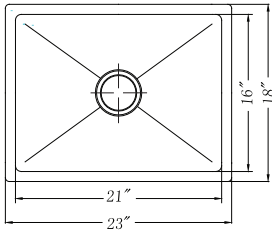

Hydrus Collection Stainless Steel Undermount

Tight 15mm (R15) seamlessly drawn corner radius, Scored bottom, Premium grade T-304 Stainless Steel, 18 gauge, StoneShield Undercoating over sound absorbing pads.

Single Bowl 9" depth

Model #	Description	List Price/Each
HYD-2318S-1	Single Box Pack, Sink only	478.00
HYD-2318S-20	Nested Bulk Pack, Sink only	448.00

Optional Accessories

SWG-2015	Bottom Grid	109.00
RIN-21166	Rinsing Basket	92.00
CUT-1218	Cutting Board	102.00
BAS-2000-SS	Basket Strainer	31.00