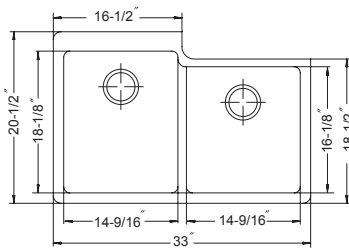

Undermount 60/40 Double Bowl

9 1/2" depth

Model #	Description	List Price/Each
SiO-3321DUR-BL Midnite	Single Box Pack, Sink only	675.00
SiO-3321DUR-MO Mocha	Single Box Pack, Sink only	675.00
SiO-3321DUR-SD Sand	Single Box Pack, Sink only	675.00
SiO-3321DUR-WH White	Single Box Pack, Sink only	675.00
SiO-3321DUR-ER Earth	Single Box Pack, Sink only	675.00

Optional Accessories

CWG-1317	Bottom Grid (fits large bowl)	91.00
CWG-1315	Bottom Grid (fits small bowl)	80.00
CUT-1518	Cutting Board	128.00
	See Page 137 for Basket Strainer options