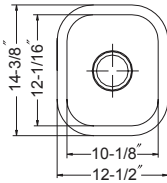

Small Bar/Prep Sink

6" depth

Model #	Description	List Price/Each
ASP-1315B-1	Single Box Pack, Sink only	217.00
ASP-1315B-20	Nested Bulk Pack, Sink only	195.00
Optional Accessories		
SWG-119	Bottom Grid	65.00
BAS-2000-SS	Basket Strainer	31.00