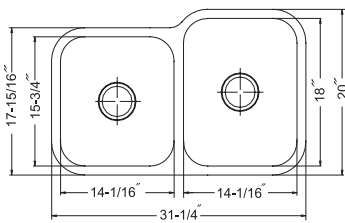

Double Bowl 40/60, 8" & 9" depth, small bowl left

Model #	Description	List Price/Each
ENT-3220DL-1	Single Box Pack, Sink only	438.00
ENT-3220DL-20	Nested Bulk Pack, Sink only	398.00
Optional Accessories		
SWG-1214	Bottom Grid (fits small bowl)	77.00
SWG-1215	Bottom Grid (fits large bowl)	80.00
CUT-1417	Cutting Board	102.00
CUT-1517	Cutting Board	107.00
BAS-2000-SS	Basket Strainer	31.00

For additional Basket Strainer & Disposal Flanges finishes please see page 137.