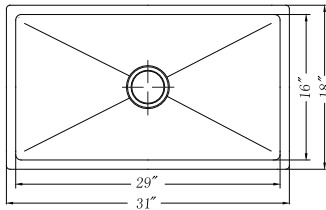

Large Single Bowl 9" depth

Model #	Description	List Price/Each
HYD-3218S-1	Single Box Pack, Sink only	570.00
HYD-3218S-20	Nested Bulk Pack, Sink only	538.00

Optional Accessories

SWG-2815	Bottom Grid	160.00
CUT-1218	Cutting Board	128.00
BAS-2000-SS	Basket Strainer	31.00