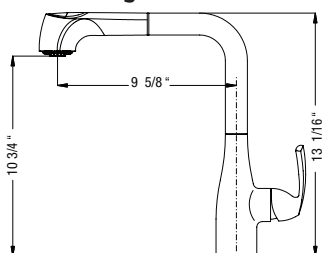

## Quantum High Pull-Out

Model #	Description	List Price/Each
QUPO-2020-PC	Polished Chrome finish, Dual function pull-out	475.00
QUPO-2020-BN	Brushed Nickel finish, Dual function pull-out	565.00
QUPO-2020-OB	Oil Rubbed Bronze finish, Dual function pull-out	594.00
QUPO-2020-BB	Brushed Brass finish, Dual function pull-out	641.00