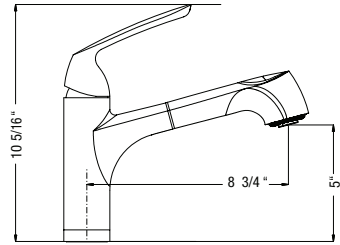

Quantum Bar Pull-Out

Model #	Description	List Price/Each
QUPO-2010-PC	Polished Chrome finish, Dual function pull-out	435.00
QUPO-2010-BN	Brushed Nickel finish, Dual function pull-out	518.00
QUPO-2010-OB	Oil Rubbed Bronze finish, Dual function pull-out	544.00