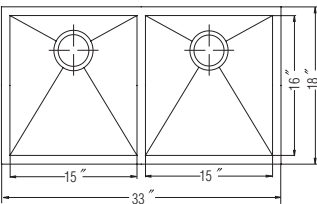

50/50 Double Bowl

Model #	Description	List Price/Each
PADA-3318DU-5	Single Box Pack, 5" depth, Sink only	1,068.00
PADA-3318DU-5.5	Single Box Pack, 5.5" depth, Sink only	1,068.00
PADA-3318DU-6	Single Box Pack, 6" depth, Sink only	1,068.00
Optional Accessories		
SWG-1516	Bottom Grid	102.00
CUT-1518	Cutting Board	128.00
BAS-2000-SS	Basket Strainer	31.00

For additional Basket Strainer & Disposal Flanges finishes please see page 137.