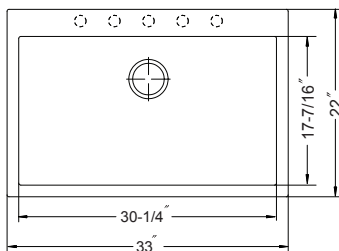

Model #	Description	List Price/Each
SiO-3321ST-BL Midnite	Single Box Pack, 4 pre-scored, and 1 pre-drilled hole(s), Sink only	598.00
SiO-3321ST-MO Mocha	Single Box Pack, 4 pre-scored, and 1 pre-drilled hole(s), Sink only	598.00
SiO-3321ST-SD Sand	Single Box Pack, 4 pre-scored, and 1 pre-drilled hole(s), Sink only	598.00
SiO-3321ST-TA Taupe	Single Box Pack, 4 pre-scored, and 1 pre-drilled hole(s), Sink only	598.00
SiO-3321ST-WH White	Single Box Pack, 4 pre-scored, and 1 pre-drilled hole(s), Sink only	598.00

Optional Accessories

CWG-2814	Bottom Grid	149.00
See Page 137 for Basket Strainer options		

Bar/Prep Sink

8 1/16" depth, Topmount or Undermount, 3-1/2" drain opening