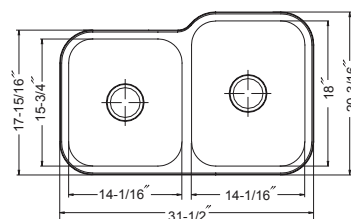

Double Bowl 40/60, 8" & 9" depth, small bowl left

Model #	Description	List Price/Each
CLA-3221DL-1	Single Box Pack, Sink only	645.00
CLA-3221DL-20	Nested Bulk Pack, Sink only	578.00
Optional Accessories		
SWG-1214	Bottom Grid (fits small bowl)	77.00
SWG-1215	Bottom Grid (fits large bowl)	80.00
CUT-1417	Cutting Board (fits small bowl)	102.00
CUT-1517	Cutting Board (fits small bowl)	107.00
BAS-2000-S	Basket Strainer	31.00

For additional Basket Strainer & Disposal Flanges finishes please see page 137.