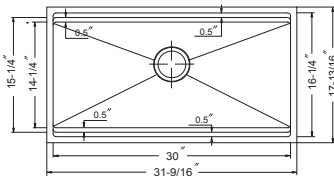

Large Single Bowl 9" depth

Model #	Description	List Price/Each
REN-3218S	Single Box Pack Includes: ECO Friendly Rubber Wood Cutting Board, Drying Tray, Multi-Purpose Roll-Up Mat, Wire Bottom Grid, SS Basket Strainer.	1,452.00
Included Accessories		
CUT-1316	Hardwood worktop Cutting Board (included no charge)	130.00
DRY-1617	Drying tray 1-1/2" depth, stainless steel (included no charge)	259.00
ROL-1416	Multi-Purpose Roll-Up Mat (included no charge)	62.00
SWG-3014	Bottom Grid (included no charge)	153.00
BAS-2000-SS	Basket Strainer (included no charge)	31.00