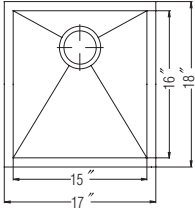

ADA Prizm Collection Stainless Steel Undermount

Zero Radius (R0) corners and scored drain lines, premium grade 18 gauge Type-304 stainless steel, ADA compliant, brushed satin finish, rear-set drain, TotalGuard+ insulation for sound absorption. Certified to ASME A112.19.3/CSA B45.4; Uniform Plumbing Code (cUPC),

Large Prep Bowl

Model #	Description	List Price/Each
PADA-1718BU-5	Single Box Pack, 5" depth, Sink only	618.00
PADA-1718BU-5.5	Single Box Pack, 5.5" depth, Sink only	618.00
PADA-1718BU-6	Single Box Pack, 6" depth, Sink only	618.00
Optional Accessories		
SWG-1516	Bottom Grid	102.00
CUT-1518	Cutting Board	128.00
BAS-2000-SS	Basket Strainer	31.00