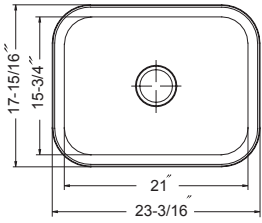

Villa Collection Stainless Steel Topmount

Villa topmount, premium grade T-304 Stainless Steel, 18 gauge, Lustrous Satin with Highlighted Rim, reminiscent of an undermount, SpexEdge, StoneShield Undercoating over sound absorbing pads.

Single Bowl 9" depth

Model #	Description	List Price/Each
VIL-2418ST	Single Box Pack, Sink only	389.00
Optional Accessories		
SWG-2014	Bottom Grid	87.00
CUT-1417	Cutting Board	102.00
CUT-1517	Cutting Board	107.00
RIN-20156	Rinsing Basket	92.00
BAS-2000-SS	Basket Strainer	31.00