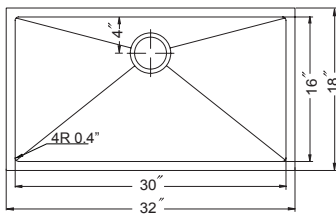

Large Single Bowl 10" depth

Model #	Description	List Price/Each
AXI-3218S	Single Box Pack, Sink only	698.00
Optional Accessories		
SWG-3016	Bottom Grid	168.00
CUT-1518	Cutting Board	128.00
BAS-2000-SS	Basket Strainer	31.00