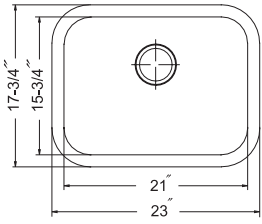

ADA Classic Collection Stainless Steel Undermount

Premium grade 18 gauge Type-304 stainless steel, Lustrous Satin with Highlighted Rim, StoneShield Undercoating over Sound Deadening Pads. Certified to ASME A112.19.3/CSA B45.4; Uniform Plumbing Code (cUPC)

Single Bowl

Model #	Description	List Price/Each
CADA-2318SU-5-1	Single Box Pack, 5" depth, Sink only	478.00
CADA-2318SU-5.5-1	Single Box Pack, 5.5" depth, Sink only	478.00
CADA-2318SU-6-1	Single Box Pack, 6" depth, Sink only	478.00
CADA-2318SU-5-20	Nested Bulk Pack, 5" depth, Sink only	448.00
CADA-2318SU-5.5-20	Nested Bulk Pack, 5.5" depth, Sink only	448.00
CADA-2318SU-6-20	Nested Bulk Pack, 6" depth, Sink only	448.00