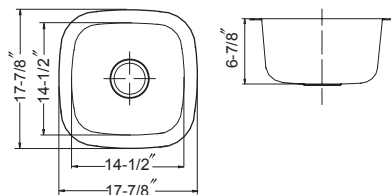

Extra Large Bar/Prep 6 7/8" depth

Model #	Description	List Price/Each
BRE-1818B7-AC	Bar-Prep Sink/ Flat Lip, Antique Copper, Sink only	770.00
BRE-1818B7-PW	Bar-Prep Sink/ Flat Lip, Lustrous Pewter, Sink only	770.00