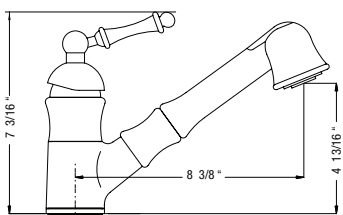

Richmond Pull-Out

Model #	Description	List Price/Each
RIPO-2000-PC	Polished Chrome finish, Dual function pull-out	435.00
RIPO-2000-BN	Brushed Nickel finish, Dual function pull-out	518.00