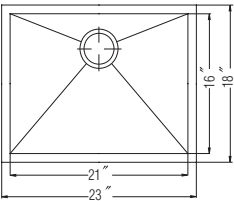

Single Bowl 10" depth

Model #	Description	List Price/Each
PRI-2318S	Single Box Pack, Sink only	648.00
Optional Accessories		
SWG-2116	Bottom Grid	114.00
CUT-1518	Cutting Board	128.00
BAS-2000-SS	Basket Strainer	31.00