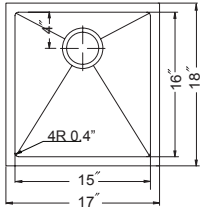

ADA Axiom Collection Stainless Steel Undermount

10mm Radius (R10) corners and scored drain lines, premium grade 18 gauge Type-304 stainless steel, ADA compliant, brushed satin finish, rear-set drain, TotalGuard+ insulation for sound absorption. Certified to ASME A112.19.3/CSA B45.4; Uniform Plumbing Code (cUPC),

Large Prep Bowl

Model #	Description	List Price/Each
AADA-1718BU-5	Single Box Pack, 5" depth, Sink only	638.00
AADA-1718BU-5.5	Single Box Pack, 5.5" depth, Sink only	638.00
AADA-1718BU-6	Single Box Pack, 6" depth, Sink only	638.00
Optional Accessories		
SWG-1516	Bottom Grid	102.00
CUT-1518	Cutting Board	128.00
BAS-2000-SS	Basket Strainer	31.00