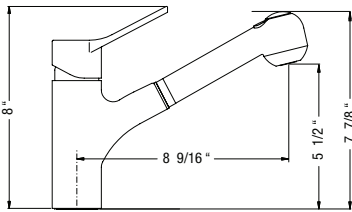

Tal Pull-Out

Model #	Description	List Price/Each
TAPO-2000-PC	Polished Chrome finish, Dual function pull-out	354.00
TAPO-2000-BN	Brushed Nickel finish, Dual function pull-out	421.00