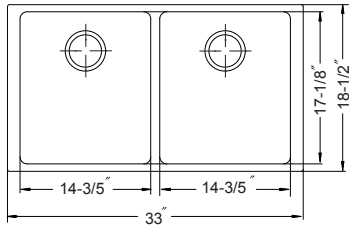

SioStone Granite Undermount

Undermount 50/50 Double Bowl

9 1/2" depth

Model #	Description	List Price/Each
SiO-3319DU-BL Midnite	Single Box Pack, Sink only	625.00
SiO-3319DU-MO Mocha	Single Box Pack, Sink only	625.00
SiO-3319DU-SD Sand	Single Box Pack, Sink only	625.00
SiO-3319DU-TA Taupe	Single Box Pack, Sink only	625.00
SiO-3319DU-WH White	Single Box Pack, Sink only	625.00

Optional Accessories

CWG-1315R	Bottom Grid (Right Bowl)	75.00
CWG-1315L	Bottom Grid (Left Bowl)	75.00
	See Page 137 for Basket Strainer options