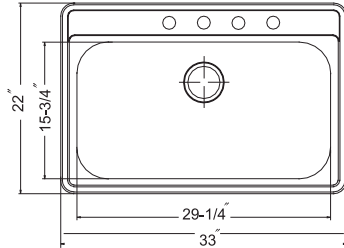

Edition Collection Stainless Steel Topmount

Edition topmount, Premium grade T-304 Stainless Steel, 18 gauge, Lustrous Satin with Highlighted Rim, StoneShield Undercoating over sound absorbing pads.

Large Single Bowl

9" depth, 1 or 4 holes*

Model #	Description	List Price/Each
EDI-3322ST-1-1	Single Box Pack, Sink only, 1 hole	561.00
EDI-3322ST-1-20	Nested Bulk Pack, Sink only, 1 hole	505.00
EDI-3322ST-4-1	Single Box Pack, Sink only, 4 holes	561.00
EDI-3322ST-4-20	Nested Bulk Pack, Sink only, 4 holes	505.00
Optional Accessories		
SWG-2714	Bottom Grid	147.00
CUT-1417	Cutting Board	102.00
CUT-1517	Cutting Board	107.00
BAS-2000-SS	Basket Strainer	31.00
*2 holes and 3 holes are available by request		10.00

Triple Bowl

9", 5 1/2" & 8" depth, 4 holes*