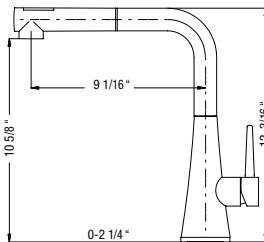

Serenity Pull-Out

Model #	Description	List Price/Each
SEPO-2000-PC	Polished Chrome finish, Dual function pull-out	505.00
SEPO-2000-BN	Brushed Nickel finish, Dual function pull-out	601.00
SEPO-2000-OB	Oil Rubbed Bronze finish, Dual function pull-out	631.00
SEPO-2000-MB	Matte Black finish, Dual function pull-out	631.00