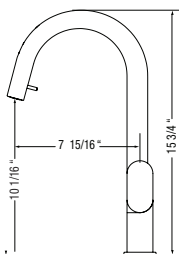

Revel Pull-Down

Model #	Description	List Price/Each
REPD-1000-PC	Polished Chrome finish, Dual function hidden pull-down	595.00
REPD-1000-BN	Brushed Nickel finish, Dual function hidden pull-down	708.00
REPD-1000-OB	Oil Rubbed Bronze finish, Dual function hidden pull-down	744.00
REPD-1000-MB	Matte Black finish, Dual function hidden pull-down	744.00
REPD-1000-BB	Brushed Brass finish, Dual function hidden pull-down	799.00