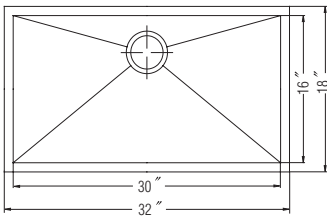

Large Single Bowl

Model #	Description	List Price/Each
PADA-3218SU-5	Single Box Pack, 5" depth, Sink only	828.00
PADA-3218SU-5.5	Single Box Pack, 5.5" depth, Sink only	828.00
PADA-3218SU-6	Single Box Pack, 6" depth, Sink only	828.00
Optional Accessories		
SWG-3016	Bottom Grid	168.00
CUT-1517	Cutting Board	107.00
BAS-2000-SS	Basket Strainer	31.00