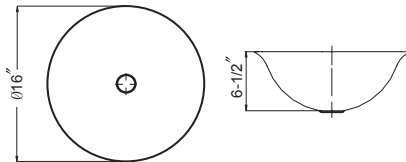

Santa Margarita Vessel Sink 6 1/2" depth

Model #	Description	List Price/Each
SAN-16RVES-AC	Hammered Vessel (no trim ring required), Antique copper, Sink only	855.00
SAN-16RVES-PW	Hammered Vessel (no trim ring required), Lustrous pewter, Sink only	855.00