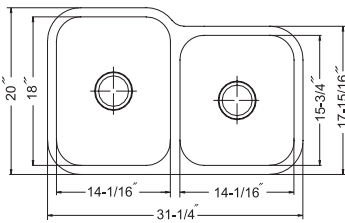

## Double Bowl 60/40, 9" & 8" depth, small bowl right

Model #	Description	List Price/Each
ENT-3220DR-1	Single Box Pack, Sink only	438.00
ENT-3220DR-20	Nested Bulk Pack, Sink only	398.00
<b>Optional Accessories</b>		
SWG-1214	Bottom Grid (fits small bowl)	77.00
SWG-1215	Bottom Grid (fits large bowl)	80.00
CUT-1417	Cutting Board	102.00
CUT-1517	Cutting Board	107.00
BAS-2000-SS	Basket Strainer	31.00