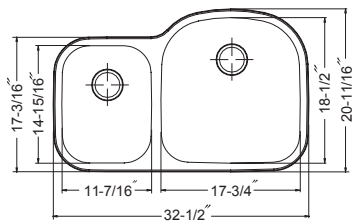

Double Bowl 30/70, 7" & 9" depth, small bowl left

Model #	Description	List Price/Each
DES-3322DL-1	Single Box Pack, Sink only	673.00
DES-3322DL-20	Nested Bulk Pack, Sink only	605.00

Optional Accessories

SWG-1014	Bottom Grid (fits small bowl)	67.00
SWG-1617D	Bottom Grid (fits large bowl)	95.00
CUT-1420D	Cutting Board (fits large bowl)	129.00
COL-12158	Colander (fits small bowl)	69.00
BAS-2000-SS	Basket Strainer	31.00

For additional Basket Strainer & Disposal Flanges finishes please see page 137.