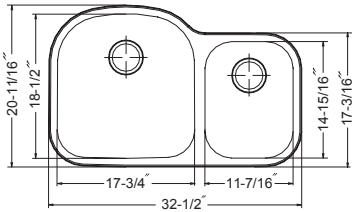

Designer Collection Stainless Steel Undermount

Double Bowl 70/30, 9" & 7" depth, small bowl right

Model #	Description	List Price/Each
DES-3322DR-1	Single Box Pack, Sink only	673.00
DES-3322DR-20	Nested Bulk Pack, Sink only	605.00

Optional Accessories

SWG-1014	Bottom Grid (fits small bowl)	67.00
SWG-1617D	Bottom Grid (fits large bowl)	95.00
CUT-1420D	Cutting Board (fits large bowl)	129.00
COL-12158	Colander (fits small bowl)	69.00
BAS-2000-SS	Basket Strainer	31.00