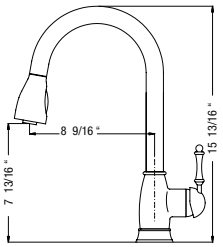

Ariana Pull-Down

Model #	Description	List Price/Each
ARPD-1000-PC	Polished Chrome finish, Dual function pull-down	560.00
ARPD-1000-BN	Brushed Nickel finish, Dual function pull-down	664.00
ARPD-1000-OB	Oil Rubbed Bronze finish, Dual function pull-down	700.00
ARPD-1000-BB	Brushed Brass finish, Dual function pull-down	700.00