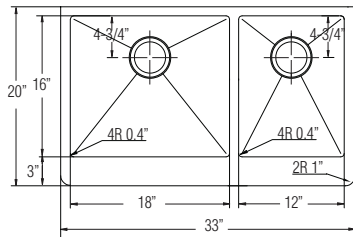

## Apron Front 60/40, 10" depth, small bowl right

Model #	Description	List Price/Each
HUD-3320D	Single Box Pack, Sink only	1,218.00