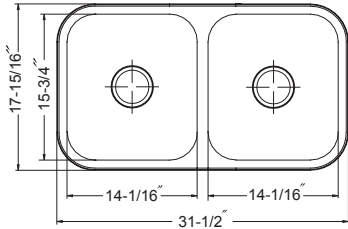

## Double Bowl 50/50, 9" depth

Model #	Description	List Price/Each
VIL-3218DT	Single Box Pack, Sink only	606.00
<b>Optional Accessories</b>		
SWG-1214	Bottom Grid	77.00
CUT-1417	Cutting Board	102.00
CUT-1517	Cutting Board	107.00
BAS-2000-SS	Basket Strainer	31.00