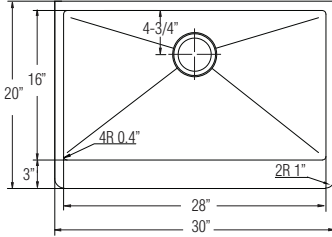

Hudson Collection Stainless Steel Apron-Front

18 gauge 9" high apron and 18 gauge sink. Flat apron front design with easy to clean 10mm radius corners (R10), scored drain lines, brushed satin finish, rear-set drains, TotalGuard+ insulation for sound absorption.

Apron Front single bowl, 10" depth

Model #	Description	List Price/Each
HUD-3020S	Single Box Pack, Sink only	968.00

Optional Accessories

SWG-2816	Bottom Grid	115.00
CUT-1421	Cutting Board	188.00
BAS-2000-SS	Basket Strainer	31.00