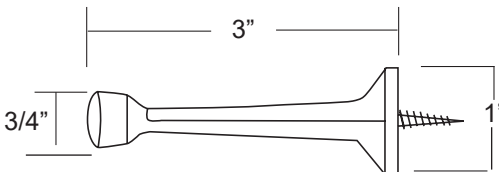

HD RIGID DOOR STOP

Base Metal: Zinc

	Description	Finish	Item No.	List Price	CTN QTY	WT/CTN
	H.D. Rigid Door Stop 3"	US3	402150	$1.35	100	12 Lbs
	H.D. Rigid Door Stop 3"	US26	402170	$1.53	100	12 Lbs
	H.D. Rigid Door Stop 3" w/ Black Tips	US15A	402185	$1.53	100	12 Lbs
	H.D. Rigid Door Stop 3"	US15	402190	$1.53	100	12 Lbs
	H.D. Rigid Door Stop 3" w/ Black Tips	US10B	402175	$1.70	100	12 Lbs
	H.D. Rigid Door Stop 3" w/ Black Tips	Black	402195	$1.80	100	12 Lbs
	920 Solid Brass Door Stop US15	US15	BV920001	$12.71	100	12 Lbs
	920 Solid Brass Door Stop US10B	US10B	BV920002	$12.71	100	12 Lbs
	920 Solid Brass Door Stop US26	US26	BV920003	$12.71	100	12 Lbs