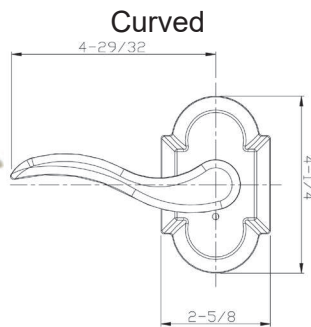

DELANEY® SANDCAST LEVERS

Specifications

Door Prep	Cross bore: 2-1/8" Edge bore: 1" Latch face: 1" x 2-1/4"	Latches	Entrance: 2-3/8" & 2-3/4" adjustable (9050R) Passage/Privacy: 2-3/8" & 2-3/4" adjustable (9079R) Faceplate: 1" x 2-1/4" round corner Bolt: 1/2" Solid Brass throw
Backset	Fits 2-3/8" and 2-3/4"	Strikes	1-3/4" x 2-1/4" full lip round corner (9103)
Door Thickness	1-3/8" ~ 1-3/4" door standard.	Wood Screws	Combination screws that suit both wood or metal door mounting
Cylinder	SC4 6-pin standard. KW1 5-Pin Optional. Entries packed KA4	Door Handing	Specify LH or RH

RONDA®

Model	Function	WT/CTN	CTN QTY	AP Aged Pewter		ABR Aged Bronze		ABK Aged Black		
				CURVED	SQUARE	CURVED	SQUARE	CURVED	SQUARE	
500T-RN	Entrance	20 Lbs	4 Pcs	Item No.	691708C	691708S	691700C	691700S	691709C	691709S
				List Price	$172.87	$172.87	$172.87	$172.87	$172.87	$172.87
501T-RN	Passage	28 Lbs	6 Pcs	Item No.	694708C	694708S	694700C	694700S	694709C	694709S
				List Price	$144.06	$144.06	$144.06	$144.06	$144.06	$144.06
502T-RN	Privacy	28 Lbs	6 Pcs	Item No.	692708C	692708S	692700C	692700S	692709C	692709S
				List Price	$144.06	$144.06	$144.06	$144.06	$144.06	$144.06
515-RN	Dummy	24 Lbs	12 Pcs	Item No.	695708C	695708S	695700C	695700S	695709C	695709S
				List Price	$72.02	$72.02	$72.02	$72.02	$72.02	$72.02