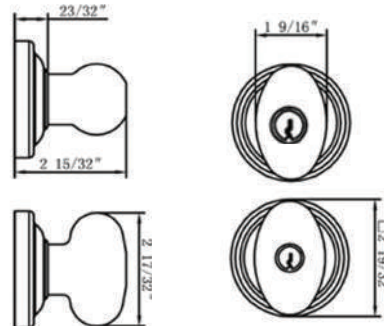

Bravura KEYED ENTRY

Specifications: ANSI Rated Grade 2

Door Prep	Cross bore: 2-1/8" Edge bore: 1" Latch Face: 1" x 2-1/4" Mounting (center to center) 5-1/2"	Latches	2-3/8 to 2-3/4" Adjustable Latch Standard Drive-In Latch Available
		Cylinder	SC1 5-Pin C Keyway
Door Thickness	1-3/4" Standard, 1-3/8" Optional 2", 2-1/4", & 2-1/2" Extension Kits Available	Strikes	Full lip round corner (9103)
		Door Handing	Specify handing when ordering lever as Interior option
		Functions	Entrance Entrance

905K-0

Shown in US15
Also available in: PVD, US10B, US26

LIST PRICE $166