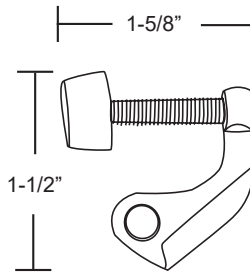

DOOR SAVER HINGE PIN DOOR STOP

DOORSAVER

Base Metal: Zinc

	Description	Finish	Item No.	List Price	CTN QTY	WT/CTN
	Door Saver Hinge Pin Door Stop	US3	402200	$2.16	100	8 Lbs
	Door Saver Hinge Pin Door Stop	US5	402201	$2.16	100	8 Lbs
	Door Saver Hinge Pin Door Stop	US26	402202	$2.16	100	8 Lbs
	Door Saver Hinge Pin Door Stop	US15A	402203	$2.16	100	8 Lbs
	Door Saver Hinge Pin Door Stop	US15	402204	$2.16	100	8 Lbs
	Door Saver Hinge Pin Door Stop	US10B	402199	$2.16	100	8 Lbs
	Door Saver Hinge Pin Door Stop	White	402198	$2.16	100	8 Lbs
	Door Saver Hinge Pin Door Stop	Black	402196	$2.16	100	8 Lbs
	Commercial Door Saver	US3	401220	$4.86	100	10 Lbs
	Commercial Door Saver	US26	401202	$4.86	100	10 Lbs
	Commercial Door Saver	US15	401204	$4.86	100	10 Lbs
	Commercial Door Saver	US10B	401199	$4.86	100	10 Lbs