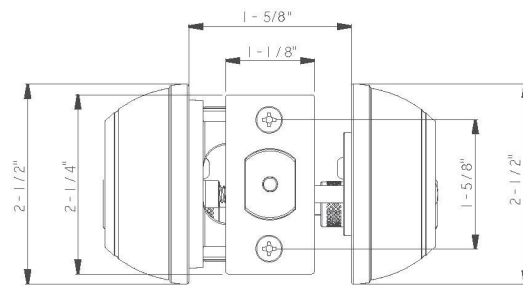

LM - DOUBLE CYLINDER (210)