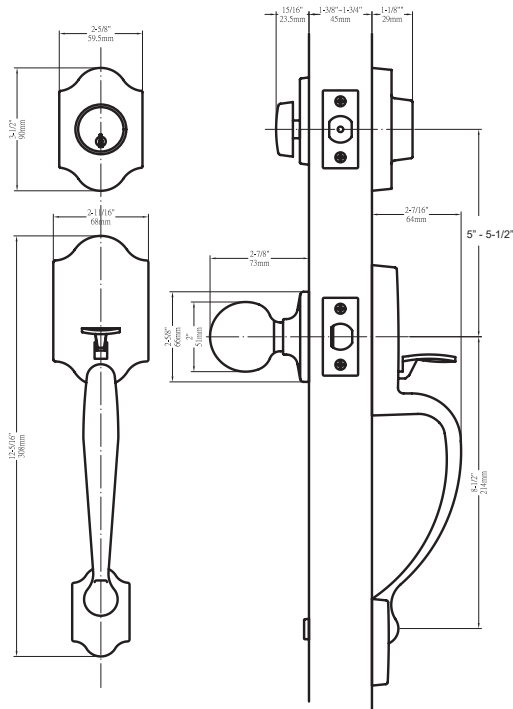

CALLAN® ENTRANCE HANDLESETS

Specifications

Door Prep	Deadbolt cross bore: 2-1/8" Handleset cross bore: 2-1/8" Edge bore: 1" Latch face: 1" x 2-1/4" Mounting bore distance (center to center): 5" - 5 1/2" recommended	Latches	Upper: 2-3/8" and 2-3/4" adjustable (9092) Faceplate: 1" x 2-1/4" round corner Bolt: 1" Bolt with hardened steel rod Lower: 2-3/8" and 2-3/4" adjustable (9074) (for lever and knob) Faceplate: 1" x 2-1/4" round corner Bolt: Solid brass 1/2" throw
Backset	Fits 2-3/8" and 2-3/4"	Strikes	Deadbolt: 2-1/4" full lip round corner (9113 & 9117) Thumbpiece: 2-1/4" full lip round corner (9103)
Door Thickness	1-3/8" ~ 1-3/4" door standard 2-1/4" Ext. Kit available	Wood Screws	Combination screws that suit both wood or metal door mounting
Cylinder	KW1 5-pin standard; SC1 5-pin optional Handlesets packed KD	Door Handing	Specify handing when ordering lever as interior option

CHATHAM® GRADE 3

BOX PACKAGING

Handleset Pricing includes Interior knob or lever. Specify when ordering.

Model	Function	WT/CTN	CTN QTY		US3 Bright Brass	US15 Satin Nickel	US15A Antique Nickel	US26 Polished Chrome	US10B Oil Rubbed Bronze	US10BE Edged Bronze	Black	Antique Silver
400-CT	Single Cylinder	33 Lbs	10 Pcs	Item No.	KA6003	KA6001	KA6008	KA6006	KA6000	KA6007	KA6004	KA6002
				List Price	$107.86	$118.83	$118.83	$118.83	$130.71	$130.71	$130.71	$130.71
405-CT	Dummy	30 Lbs	10 Pcs	Item No.	KA6053	KA6051	KA6058	KA6056	KA6050	KA6057	KA6054	KA6052
				List Price	$106.00	$116.83	$116.83	$116.83	$128.53	$128.53	$128.53	$128.53
410-CT	Double Cylinder	35 Lbs	10 Pcs	Item No.	KA6103	KA6101	KA6108	—	KA6100	KA6107	KA6104	KA6102
				List Price	$111.66	$123.69	$123.69		$136.08	$136.08	$136.08	$136.08

VISUAL BOX PACKAGING

Model	Function	WT/CTN	CTN QTY		US3 Bright Brass	US15 Satin Nickel	US10BE Edged Bronze
VP-400-CT	Single Cylinder	28 Lbs	6 Pcs	Item No.	VPKA6003	VPKA6001	VPKA6007
				List Price	$113.25	$124.77	$137.25