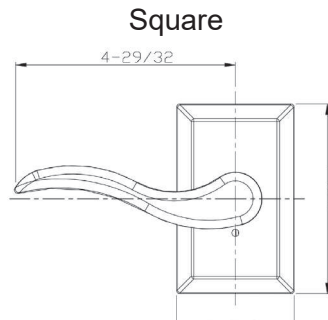

DELANEY® SANDCAST LEVERS

Specifications

Door Prep	Cross bore: 2-1/8" Edge bore: 1" Latch face: 1" x 2-1/4"	Latches	Entrance: 2-3/8" & 2-3/4" adjustable (9050R) Passage/Privacy: 2-3/8" & 2-3/4" adjustable (9079R) Faceplate: 1" x 2-1/4" round corner Bolt: 1/2" Solid Brass throw
Backset	Fits 2-3/8" and 2-3/4"	Strikes	1-3/4" x 2-1/4" full lip round corner (9103)
Door Thickness	1-3/8" ~ 1-3/4" door standard.	Wood Screws	Combination screws that suit both wood or metal door mounting
Cylinder	SC4 6-pin standard. KW1 5-Pin Optional. Entries packed KA4	Door Handing	Specify LH or RH

RONDA®

Model	Function	WT/CTN	CTN QTY	AP Aged Pewter		ABR Aged Bronze		ABK Aged Black		
				CURVED	SQUARE	CURVED	SQUARE	CURVED	SQUARE	
500T-RN	Entrance	20 Lbs	4 Pcs	Item No.	691708C	691708S	691700C	691700S	691709C	691709S
				List Price	$172.87	$172.87	$172.87	$172.87	$172.87	$172.87
501T-RN	Passage	28 Lbs	6 Pcs	Item No.	694708C	694708S	694700C	694700S	694709C	694709S
				List Price	$144.06	$144.06	$144.06	$144.06	$144.06	$144.06
502T-RN	Privacy	28 Lbs	6 Pcs	Item No.	692708C	692708S	692700C	692700S	692709C	692709S
				List Price	$144.06	$144.06	$144.06	$144.06	$144.06	$144.06
515-RN	Dummy	24 Lbs	12 Pcs	Item No.	695708C	695708S	695700C	695700S	695709C	695709S
				List Price	$72.02	$72.02	$72.02	$72.02	$72.02	$72.02