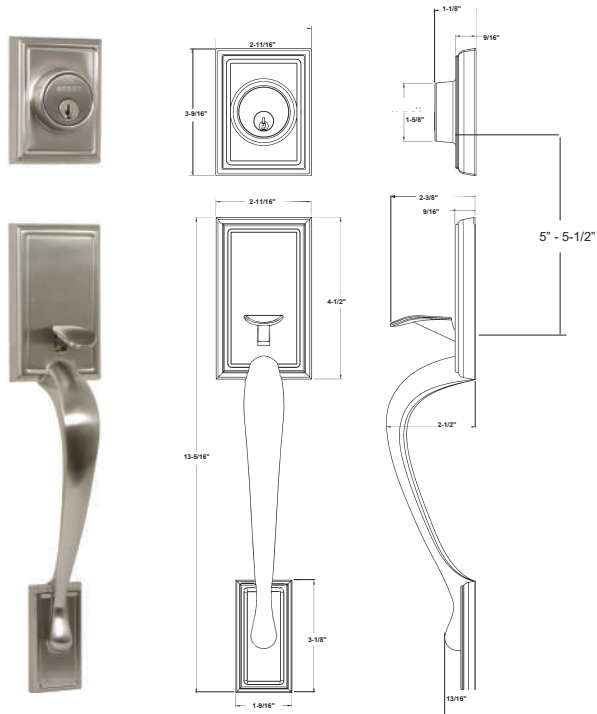

KELLINGTON GRADE 3

BOX PACKAGING

Model	Function	WT/CTN	CTN QTY		US15 Satin Nickel	US26 Polished Chrome	US19 Black	US12P Tuscany Bronze
400-KN	Single Cylinder	33 Lbs	10 Pcs	Item No.	240600	240606	240607	240612
				List Price	$133.80	$133.80	$151.95	$151.95
405-KN	Dummy	30 Lbs	10 Pcs	Item No.	240601	240616	240617	240657
				List Price	$129.91	$129.91	$148.07	$148.07
410-KN	Double Cylinder	35 Lbs	10 Pcs	Item No.	241600	—	—	241612
				List Price	$146.78			$164.91