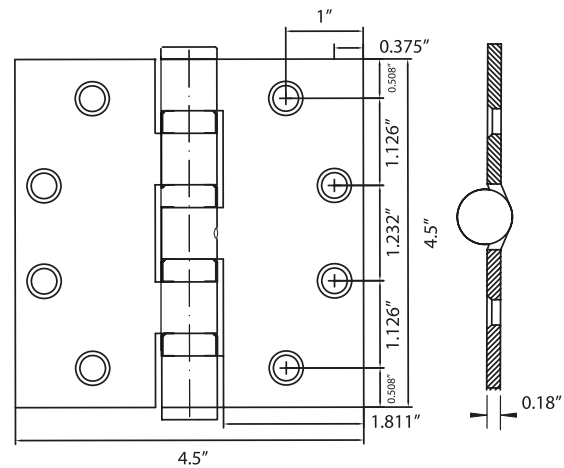

HEAVY DUTY BALL BEARING 4 1/2" X 4 1/2" COMMERCIAL HINGE

SPECIFICATIONS

- #12 x 1/2" Machine Screws (12-24NC) standard
- #12 x 1 1/4" Wood Screws standard
- Gauge 0.18" Steel
- Box packed 1.5 pair (3 pcs) per box
  15 Pair / CTN, 34 Lbs
- Priced per pair (2 Hinges)
- Base Metal is Steel