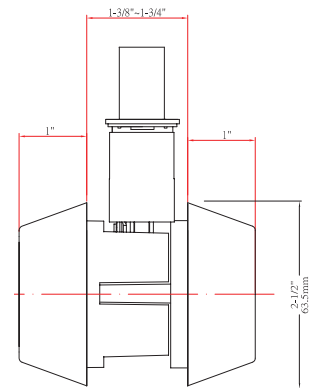

Double Cylinder (210)