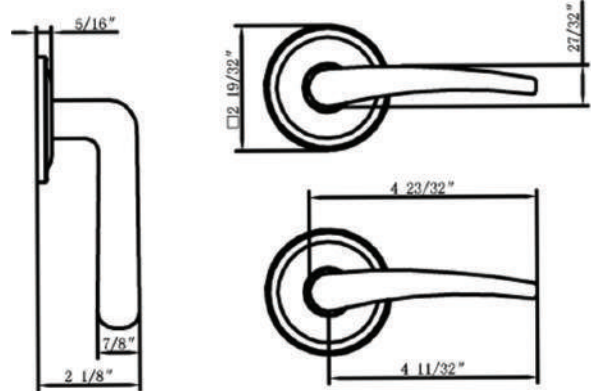

935-0
Shown in US15
Also available in: US10B, US26
Passage/Privacy **LIST PRICE $134**
Dummy **LIST PRICE $67**
(Specify Door Handling)