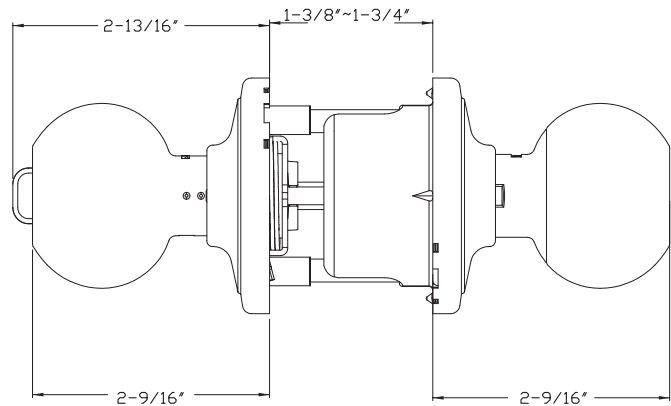

BORDAIN *NEW* GRADE 2

VISUAL BOX PACKAGING

Model	Function	WT/CTN	CTN QTY	US32D Stainless Steel		US12P Tuscany Bronze	
				Item No.	List Price	Item No.	List Price
100TT-BD-G2	Entrance	24 Lbs	12 Pcs	Item No.	311322	Item No.	311327
				List Price	$42.89	List Price	$48.68
101TT-BD-G2	Passage	22 Lbs	12 Pcs	Item No.	314322	Item No.	314327
				List Price	$31.24	List Price	$38.03
102TT-BD-G2	Privacy	22 Lbs	12 Pcs	Item No.	312322	Item No.	312327
				List Price	$32.12	List Price	$38.92
115TT-BD-G2	Dummy (Pair)	21 Lbs	12 Pair	Item No.	315322	Item No.	315327
				List Price	$31.24	List Price	$38.02