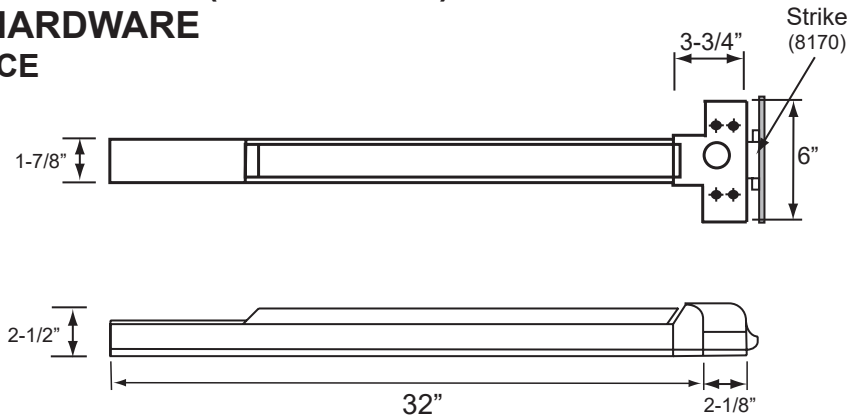

8000 SERIES / F8000 SERIES (FIRE RATED) GRADE 1 PANIC HARDWARE RIM TYPE EXIT DEVICE

**10 YEAR
WARRANTY**

Specifications

Applications	Offices, Schools, Hospitals, Apartments, Hotel/Motels & other Public Buildings	Mounting	Furnished standard with wood & machine screws. Sex nuts and bolts (1346) optional.
Door Thickness	1-3/4" ~ 2" standard, 2-1/4" optional	Latchbolt	Zinc with 3/4" throw.
Door Size	33" to 36". Bar can be easily field cut to size.	Latchbolt Spring	Stainless Steel throughout.
Stile Width	4-1/2" minimum stile width required.	Guard Bolt	Stainless Steel
Chassis, End Cap & Rail Assembly	Painted Steel (Alum & Duro) or Stainless Steel (US32D)	Strike	8000 Series (Non-Rated) #8170 Steel Roller Strike 2-3/4" Backset. Optional Strike #8070 for 2-3/8" Backset. F8000 Series (Fire Rated) #8070 Steel Roller Strike — 2-3/4" or 2-3/8" Backset.
UL Listed	Complies with UL 305 standards. Listed for safety as Panic Hardware.	Cover	Zinc Alloy
Rating	ANSI 156.3 Grade 1	Handing	Non Handed
Door Prep	Will cover stock hollow metal doors with 161 cutout		

8000 SERIES (NON-RATED)

Model	Description	WT/ CTN	QTY/ CTN	ALUMINUM	DURO	US32D Stainless Steel	
8000-36	Rim Type Device for 36" Door	52 Lbs	6	Item No.	681300	681302	681301
				List Price	$164.66	$177.63	$229.49

F8000 SERIES (FIRE-RATED)

Model	Description	WT/ CTN	QTY/ CTN	ALUMINUM	DURO	US32D Stainless Steel	
F8000-36	Fire Rim Type Device for 36" Door	52 Lbs	6	Item No.	683300	683302	683301
				List Price	$207.45	$227.55	$291.72
F8000-48	Fire Rim Type Device for 48" Door	60 Lbs	6	Item No.	—	—	683401
				List Price			$356.55