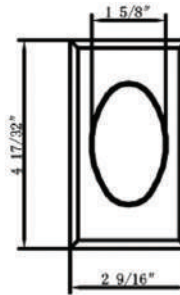

905G-1
Shown in US10B
Also available in: USD10B, US15, USD15A
Passage/Privacy **LIST PRICE $177**
Dummy **LIST PRICE $89**