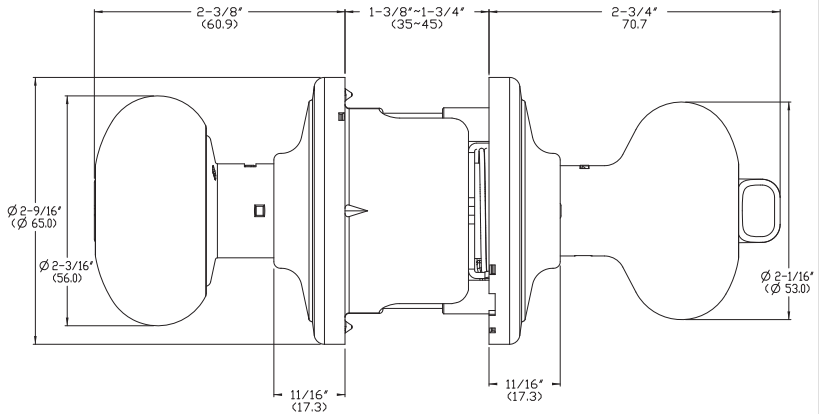

Specifications

Door Prep	Cross bore: 2-1/8" Edge bore: 1" Latch face: 1" x 2-1/4"	Latches	Entrance: 2-3/8" & 2-3/4" 6-way adjustable Passage/Privacy: 2-3/8" & 2-3/4" 6-way adjustable Faceplate: 1" x 2-1/4" round corner Bolt: 1/2" throw
Backset	Fits 2-3/8" and 2-3/4"	Strikes	1-3/4" x 2-1/4" full lip round corner (9103)
Door Thickness	1-3/8" ~ 1-3/4" door standard	Wood Screws	Combination screws that suit both wood or metal door mounting
Cylinder	SC1 5-pin standard. Entries packed KA5 KW1 5-pin optional	Grade 2 Features	• Concealed screws • Panic Proof • UL Rated • Full Protection Collar (as shown in line drawing)

AUBRYN ***NEW*** GRADE 2

VISUAL BOX PACKAGING

*US19 Black Finish - Coming Soon

Model	Function	WT/ CTN	CTN QTY		US15 Satin Nickel	US3 Polished Brass	US26 Polished Chrome	US19 Black	US12P Tuscany Bronze
100TT-AU-G2	Entrance	24 Lbs	12 Pcs	Item No.	311522	311523	311526	311529	311527
				List Price	$42.89	$42.89	$42.89	$48.68	$48.68
101TT-AU-G2	Passage	22 Lbs	12 Pcs	Item No.	314522	314523	314526	314529	314527
				List Price	$31.24	$31.24	$31.24	$38.03	$38.03
102TT-AU-G2	Privacy	22 Lbs	12 Pcs	Item No.	312522	312523	312526	312529	312527
				List Price	$32.12	$32.12	$32.12	$38.92	$38.92
115TT-AU-G2	Dummy (Pair)	21 Lbs	12 Pair	Item No.	315522	315523	315526	315529	315527
				List Price	$31.24	$31.24	$31.24	$38.02	$38.02