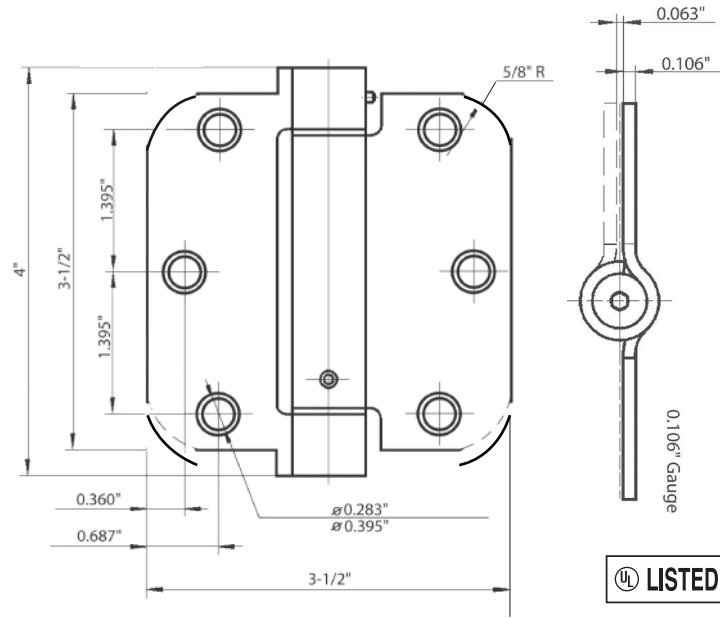

- #10 X 1/2" machine screw (10-24NC) standard
- #10 x 1" wood screw standard
- Box Pack: 1 Pair (2 pcs) per box.
20 Pair / CTN, 28 Lbs
- Gauge: 0.106" Steel
- Priced and sold by the pair (2 Hinges)

Base Metal: Steel