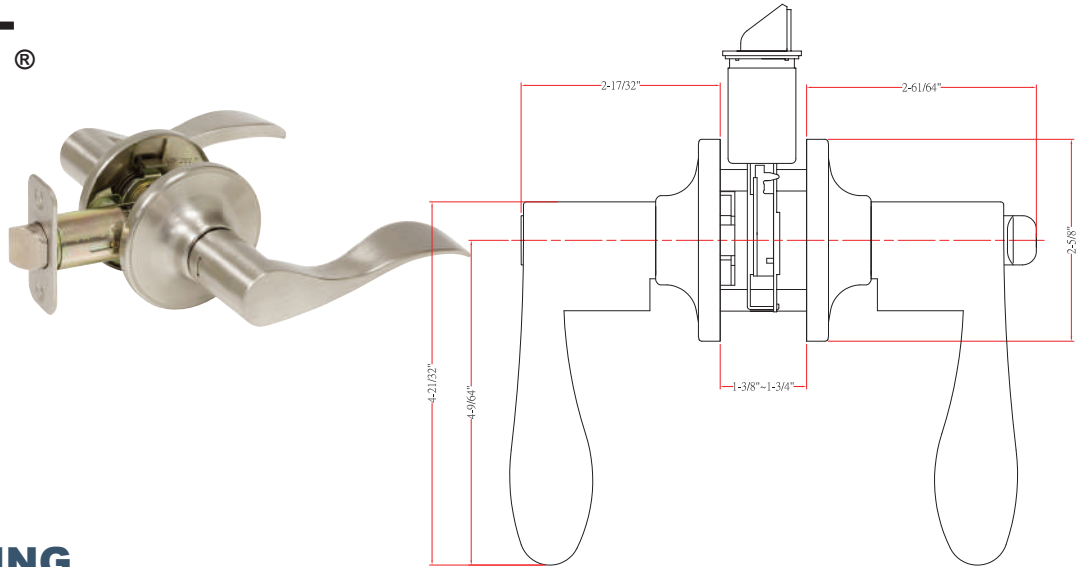

CALLAN® LEVERS GRADE 3

BENNETT®

GRADE 3

Door Hanging:
Reversible Lever
Handing required for
Dummy function &
Handleset interior

BOX PACKAGING

Model	Function	WT/ CTN	CTN QTY		US3 Bright Brass	US15 Satin Nickel	US15A Antique Nickel	US10BE Edged Bronze	BLACK	AS Antique Silver
500T - BN	Entrance	35 Lbs	20 Pcs	Item No.	BN5103	BN5101	BN5108	BN5107	BN5104	BN5102
				List Price	$27.91	$32.17	$32.17	$35.43	$35.43	$35.43
501T - BN	Passage	23 Lbs	20 Pcs	Item No.	BN5013	BN5011	BN5018	BN5017	BN5014	BN5012
				List Price	$22.39	$24.85	$24.85	$27.12	$27.12	$27.12
502T - BN	Privacy	24 Lbs	20 Pcs	Item No.	BN5023	BN5021	BN5028	BN5027	BN5024	BN5022
				List Price	$23.99	$26.65	$26.65	$28.64	$28.64	$28.64
515 - BN	Dummy	15 Lbs	20 Pcs	Item No.	BN5053	BN5051	BN5058	BN5057	BN5054	BN5052
				List Price	$12.04	$13.89	$13.89	$15.29	$15.29	$15.29
300T - BN	Combo	55 Lbs	20 Pcs	Item No.	—	BN3001	—	BN3007	—	—
				List Price		$52.75		$58.07		

CLAMSHELL PACKAGING

Model	Function	WT/ CTN	CTN QTY		US3 Bright Brass	US15 Satin Nickel	US10BE Edged Bronze	Black
VP-500T-BN	Entrance	35 Lbs	20 Pcs	Item No.	VPBN5103	VPBN5101	VPBN5107	VPBN5104
				List Price	$29.31	$33.78	$37.20	$37.20
VP-501T-BN	Passage	23 Lbs	20 Pcs	Item No.	VPBN5013	VPBN5011	VPBN5017	VPBN5014
				List Price	$23.51	$26.09	$28.48	$28.48
VP-502T-BN	Privacy	24 Lbs	20 Pcs	Item No.	VPBN5023	VPBN5021	VPBN5027	VPBN5024
				List Price	$25.19	$27.98	$30.07	$30.07
VP-515-BN	Dummy (Pair)	15 Lbs	20 Pair	Item No.	VPBN5053	VPBN5051	VPBN5057	VPBN5054
				List Price	$25.28	$29.17	$32.12	$32.12
VP-300T-BN	Combo	28 Lbs	10 Pcs	Item No.	VPBN3003	VPBN3001	VPBN3007	—
				List Price	$48.76	$55.39	$60.95