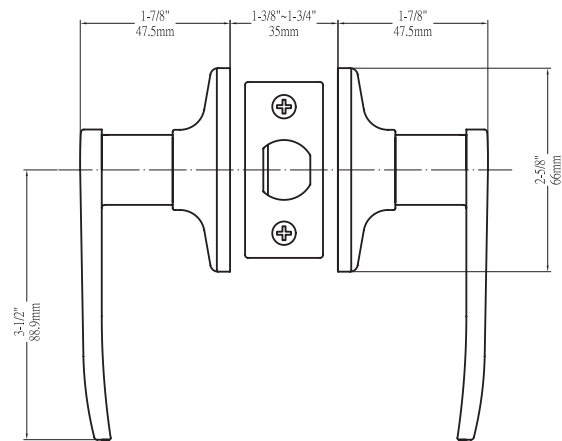

CALLAN® LEVERS GRADE 3

Specifications

Latches (For Round Rosette)	Entrance: 2-3/8" & 2-3/4" adjustable (9073) Passage/Privacy: 2-3/8" & 2-3/4" adjustable (9074) Faceplate: 1" x 2-1/4" round corner Bolt: 1/2" throw	Latches (For Square Rosette)	Entrance: 2-3/8" & 2-3/4" adjustable (C9060 R/S) Passage/Privacy: 2-3/8" & 2-3/4" adj. (C9064 R/S) Faceplate: 1" x 2-1/4" Rd. & Sq. corner Bolt: 1/2" throw
Cylinder (For Round Rosette)	For Round Rosette Knobs - KW1 5-pin standard; SC1 5-pin optional / Entries packed KA5	Cylinder (For Square Rosette)	For Square Rosette Knobs - SC1 5-pin standard; KW1 5-pin optional / Entries packed KA5
Door Thickness	1-3/8" ~ 1-3/4" door standard 2-1/4" Ext. Kit available	Backset	Fits 2-3/8" and 2-3/4"
Wood Screws	Combination screws that suit both wood or metal door mounting	Strikes	Round - 1-3/4" x 2-1/4" full lip round corner (9103) Square - 1-3/4" x 2-1/4" full lip Rd. & Sq. corner (9103 & 9102)
Door Prep	Cross bore: 2-1/8" / Edge bore: 1" Latch face: 1" x 2-1/4"	Door Handing	Not Required

ASHEVILLE®

GRADE 3

Door Handing:
Non-Handed

BOX PACKAGING

Model	Function	WT/ LB	CTN QTY		US3 Bright Brass	US5 Antique Brass	US15 Satin Nickel
500T - AH	Entrance	35 Lbs	20 Pcs	Item No.	AH5103	AH5105	AH5101
				List Price	$27.91	$32.17	$32.17
501T - AH	Passage	23 Lbs	20 Pcs	Item No.	AH5013	AH5015	AH5011
				List Price	$22.39	$24.85	$24.85
502T - AH	Privacy	24 Lbs	20 Pcs	Item No.	AH5023	AH5025	AH5021
				List Price	$23.99	$26.65	$26.65
515 - AH	Dummy	15 Lbs	20 Pcs	Item No.	AH5053	AH5055	AH5051
				List Price	$12.04	$13.89	$13.89