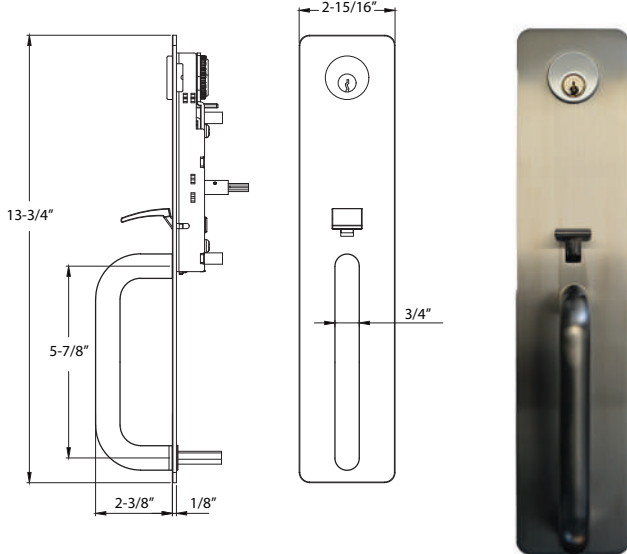

400TP & 600PT SERIES EXTERIOR TRIM LEVER

400TP Series