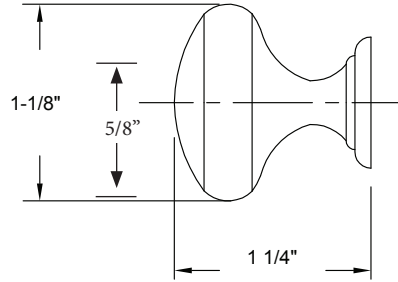

SOLID BRASS CABINET KNOB

Base Metal: Brass

	Description	Finish	Item No.	List Price	CTN QTY	WT/ CTN
	Cabinet Knob Solid Brass	US15	437015	$8.47	20	5 Lbs
	Cabinet Knob Solid Brass	US10B	437010	$8.47	20	5 Lbs