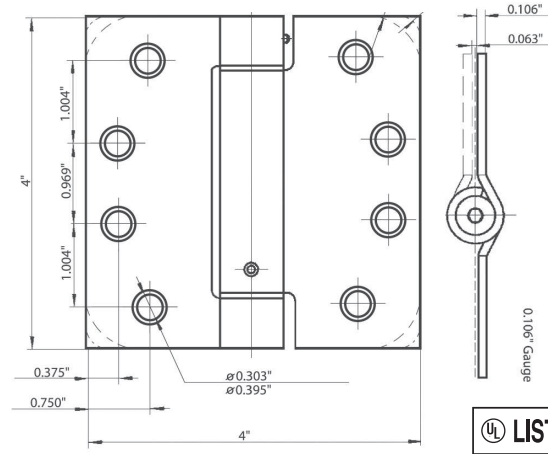

DELANEY® RESIDENTIAL HINGES

4" X 4" SPRING HINGES

SPECIFICATIONS

- #10 X 1/2" machine screw (10-24NC) standard.
- #10 x 1" wood screw standard.
- Box Pack: 1 Pair (2 pcs) per box.
20 Pair / CTN, 32 Lbs
- Gauge: 0.106" Steel
- Priced and sold by the pair (2 Hinges)