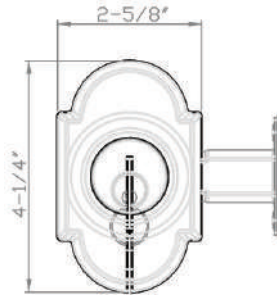

Single Cylinder

DELANEY® DEADBOLTS

Specifications

Door Prep	Cross bore: 2-1/8" Edge bore: 1" Latch face: 1" x 2-1/4"	Latches	Deadbolt: 2-3/8" & 2-3/4" adjustable (9092) Faceplate: 1" x 2-1/4" round corner Bolt: Brass with hardened steel rod. Full 1" throw
Backset	Fits 2-3/8" and 2-3/4"	Strikes	1-3/4" x 2-1/4" round corner (9113 & 9117)
Door Thickness	1-3/8" ~ 1-3/4" door standard	Wood Screws	Combination screws that suit both wood or metal door mounting Includes 3" Security Screws
Cylinder	SC4 6-pin standard. KW1 5-Pin Optional. Deadbolts packed KA4	Door Handing	Not Required