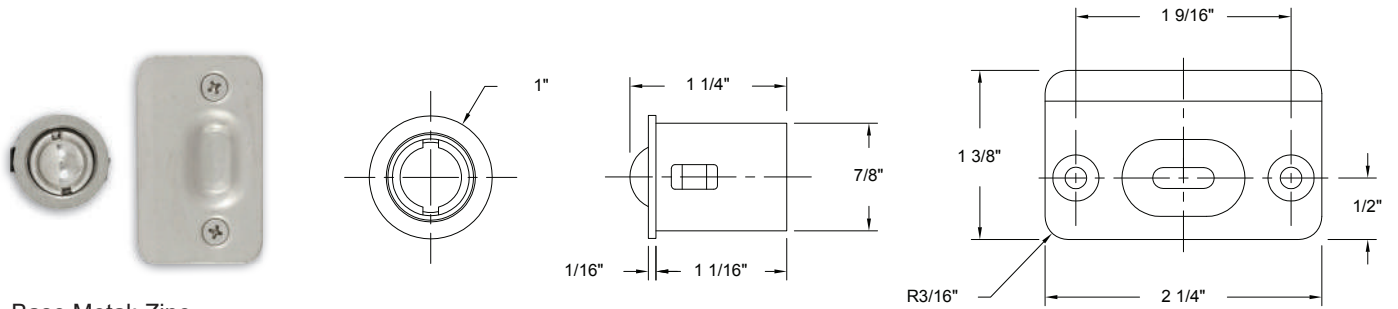

DRIVE-IN BALL CATCH

Base Metal: Zinc

	Description	Finish	Item No.	List Price	CTN QTY	WT/ CTN
	Drive-In Ball Catch 2 1/4" x 1"	US3	420103	$4.46	50	8 Lbs
	Drive-In Ball Catch 2 1/4" x 1"	US26	420107	$4.64	50	8 Lbs
	Drive-In Ball Catch 2 1/4" x 1"	US15	420109	$4.64	50	8 Lbs
	Drive-In Ball Catch 2 1/4" x 1"	US10B	420110	$5.10	50	8 Lbs
	Drive-In Ball Catch 2 1/4" x 1"	Black	420111	$5.10	50	8 Lbs
	Strike Plate Only for Ball Catch	US3	480303	$0.83	100	10 Lbs
	Strike Plate Only for Ball Catch	US26	480306	$0.83	100	10 Lbs
	Strike Plate Only for Ball Catch	US15	480315	$0.83	100	10 Lbs
	Strike Plate Only for Ball Catch	US10B	480300	$0.83	100	10 Lbs