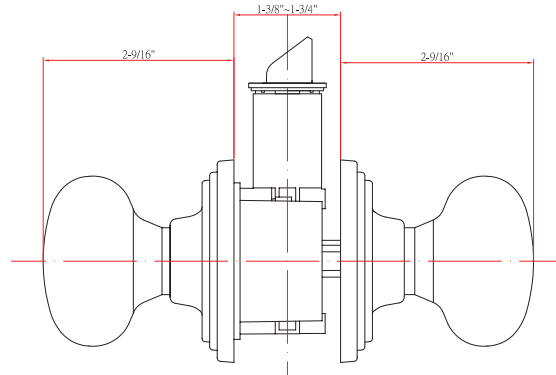

SANTO® GRADE 3

BOX PACKAGING

Model	Function	WT/ CTN	CTN QTY		US15 Satin Nickel	US10BE Edged Bronze	BL Black
100T-SN	Entrance	25 Lbs	10 Pcs	Item No.	360601	360607	360604
				List Price	$55.10	$55.10	$55.10
101T-SN	Passage	20 Lbs	10 Pcs	Item No.	364601	364607	364604
				List Price	$51.86	$51.86	$51.86
102T-SN	Privacy	21 Lbs	10 Pcs	Item No.	362601	362607	362604
				List Price	$51.86	$51.86	$51.86
115-SN	Dummy	17 Lbs	20 Pcs	Item No.	365601	365607	365604
				List Price	$25.94	$25.94	$25.94