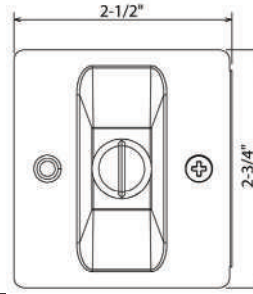

DELANEY® TRIM HARDWARE

SQUARE SLIDING POCKET DOOR LOCKS

Requires Door Edge Prep

Passage Shown