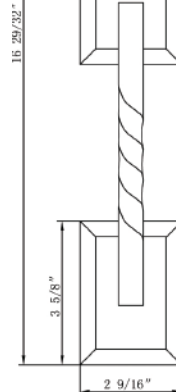

LIST PRICE

Single Keyed **$404**

Full Dummy **$404**