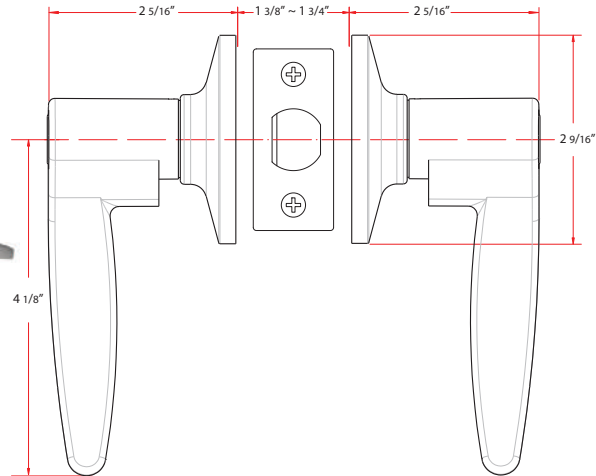

DELANEY® LEVERS GRADE 3

Specifications

Door Prep	Cross bore: 2-1/8" Edge bore: 1" Latch face: 1" x 2-1/4"	Latches <i>(6-Way Available)</i>	Entrance: 2-3/8" & 2-3/4" 6-way adjustable (9073) Passage/Privacy: 2-3/8" & 2-3/4" 6-way adjustable (9074) Faceplate: 1" x 2-1/4" round corner Bolt: 1/2" throw
Backset	Fits 2-3/8" and 2-3/4"	Strikes	1-3/4" x 2-1/4" full lip round corner (9103)
Door Thickness	1-3/8" ~ 1-3/4" door standard	Wood Screws	Combination screws that suit both wood or metal door mounting
Cylinder	KW1 5-pin standard SC1 5-Pin optional. Entries packed KA5	Door Handing	Not Required

DAYTON™ GRADE 3

Door Handing:
Reversible Lever
Handing required for
Dummy function &
Handleset interior

BOX PACKAGING

Model	Function	WT/ CTN	CTN QTY		US15 Satin Nickel	US26 Polished Chrome	US19 Black	US12P Tuscany Bronze
500T - DT	Entrance	26 Lbs	20 Pcs	Item No.	D20720	D20726	D20729	D20727
				List Price	$35.67	$35.67	$39.26	$39.26
500T - DT	Push Button Entrance (Panic Proof)	26 Lbs	20 Pcs	Item No.	D20720P	D20726P	D20729P	D20727P
				List Price	$41.18	$41.18	$44.77	$44.77
501T - DT	Passage	23 Lbs	20 Pcs	Item No.	D24720	D24726	D24729	D24727
				List Price	$27.55	$27.55	$30.05	$30.05
502T - DT	Privacy	24 Lbs	20 Pcs	Item No.	D22720	D22726	D22729	D22727
				List Price	$29.54	$29.54	$31.74	$31.74
502T - DT	Push Button Privacy (Panic Proof)	24 Lbs	20 Pcs	Item No.	D22720P	D22726P	D22729P	D22727P
				List Price	$32.11	$32.11	$33.52	$33.52
515 - DT	Dummy	15 Lbs	20 Pcs	Item No.	D25720	D25726	D25729	D25727
				List Price	$15.40	$15.40	$19.55	$19.55