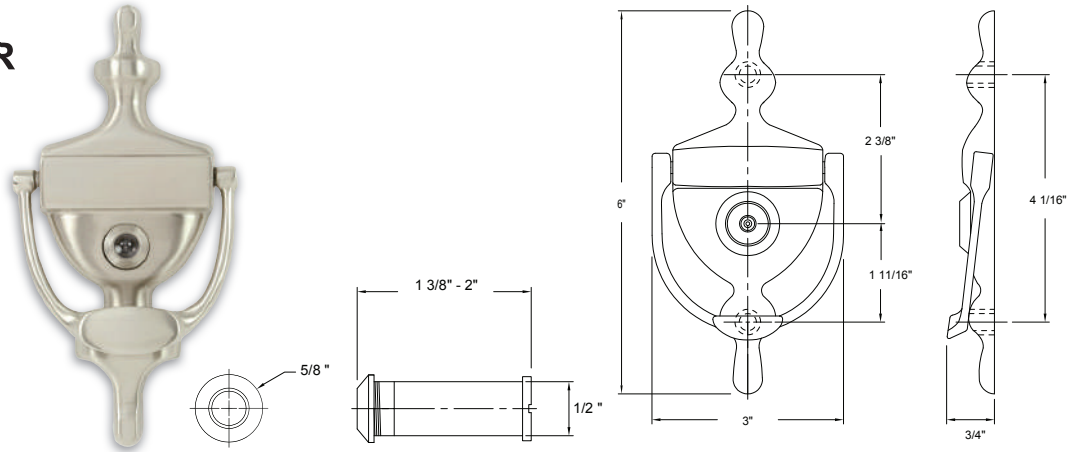

6" DOOR KNOCKER W/ 160° VIEWER

Base Metal: Brass

	Description	Finish	Item No.	List Price	CTN QTY	WT/ CTN
	6" Solid Brass Door Knocker w/ Viewer	US3	400145	$40.50	10	5 Lbs
	6" Solid Brass Door Knocker w/ Viewer	US15	400146	$40.50	10	5 Lbs
	6" Solid Brass Door Knocker w/ Viewer	US10B	400147	$40.50	10	5 Lbs