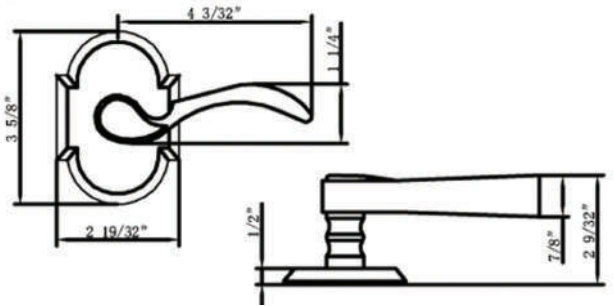

905-2

Shown in US15

Also available in: US10B

Passage/Privacy **LIST PRICE $137**

Dummy **LIST PRICE $68**