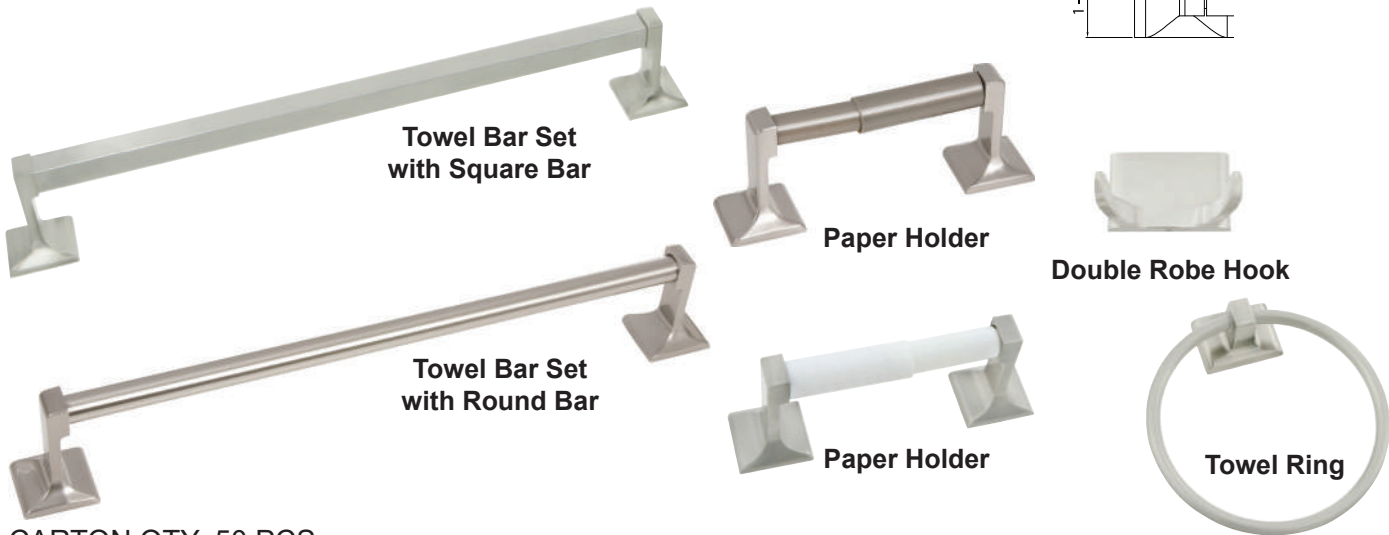

DELANEY® BATH HARDWARE

300 SERIES

Rosette Size:

CARTON QTY: 50 PCS

DESCRIPTION	WT/LB		US26 Polished Chrome	US15 Satin Nickel	US12P Tuscany Bronze
Paper Holder (White Plastic Roller)	29 Lbs	Item No.	502001B	502801B	—
		List Price	$5.64	$7.96	
Paper Holder (Metallic Plastic Roller)	29 Lbs	Item No.	502002B	502802B	502702B
		List Price	$6.35	$9.12	$11.03
Double Robe Hook	18 Lbs	Item No.	502012B	502812B	—
		List Price	$2.99	$3.43	
Towel Ring	12 Lbs	Item No.	502022B	502822B	502722B
		List Price	$5.31	$6.05	$7.13
18" Towel Bar Set (Square)	32 Lbs	Item No.	572018BK	572818BK	—
		List Price	$7.35	$9.86	
24" Towel Bar Set (Square)	36 Lbs	Item No.	572024BK	572824BK	—
		List Price	$8.09	$10.91	
Towel Bar Post Only (Square)	25 Lbs	Item No.	502100B	502800B	—
		List Price	$5.42	$6.24	
3/4" x 18" Towel Bar Only (Square)	8 Lbs	Item No.	582118	580118	—
		List Price	$1.93	$3.62	
3/4" x 24" Towel Bar Only (Square)	11 Lbs	Item No.	582124	580124	—
		List Price	$2.67	$4.67	
3/4" x 30" Towel Bar Only (Square)	22 Lbs	Item No.	582130	580130	—
		List Price	$3.07	$5.13	
18" Towel Bar Set (Round)	32 Lbs	Item No.	572018RK	572818RK	572718RK
		List Price	$10.85	$11.67	$13.92
24" Towel Bar Set (Round)	36 Lbs	Item No.	572024RK	572824RK	572724RK
		List Price	$12.50	$13.32	$15.87
Towel Bar Post Only (Round)	25 Lbs	Item No.	502100R	502800R	502700R
		List Price	$5.42	$6.24	$7.46
3/4" x 18" Towel Bar Only (Round)	8 Lbs	Item No.	540186	540188	540182
		List Price	$5.43	$5.43	$6.46
3/4" x 24" Towel Bar Only (Round)	8 Lbs	Item No.	540246	540248	540242
		List Price	$7.08	$7.08	$8.41

Bulk Packaged.