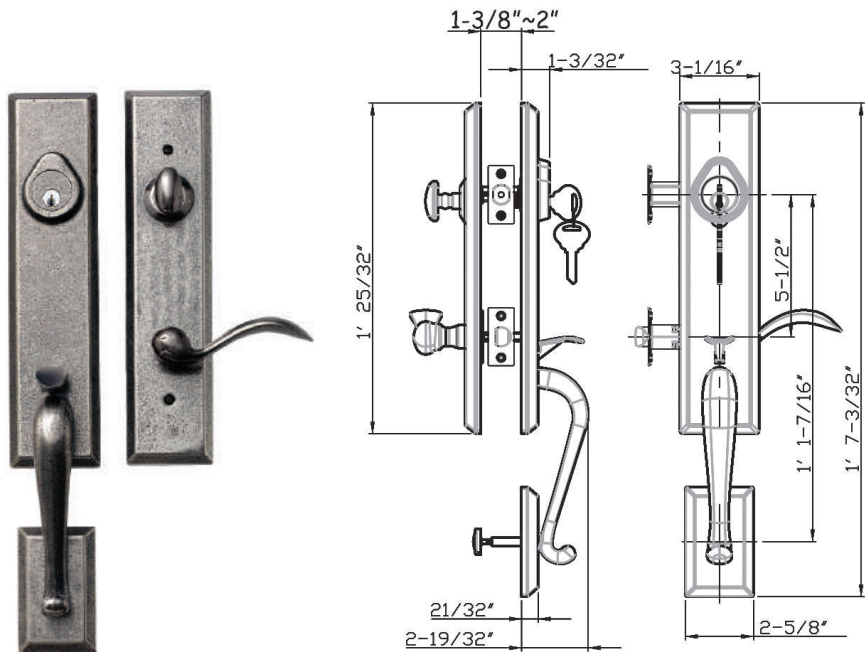

STONEHENGE®

*Split Finish Available -
Handlesets Only

Model	Function	WT/CTN	CTN QTY		AP Aged Pewter	ABR Aged Bronze	ABK Aged Black
600-ST	Single Cylinder	29 Lbs	2 Pcs	Item No.	660608	660600	660609
				List Price	$403.36	$403.36	$403.36
605-ST	Dummy	29 Lbs	2 Pcs	Item No.	661608	661600	661609
				List Price	$403.36	$403.36	$403.36