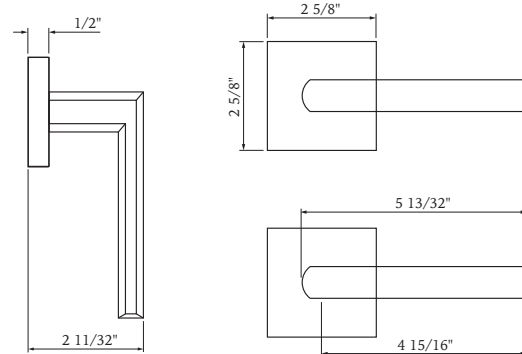

ELITE SOLID ZINC

333RC
Shown in US15
Also available in: US10B, US14
Passage/Privacy **LIST PRICE $111**
Dummy **LIST PRICE $56**

333SC
Shown in US10B
Also available in: US15, US14
Passage/Privacy **LIST PRICE $111**
Dummy **LIST PRICE $56**

338RC
Shown in US15
Also available in: US10B, US14
Passage/Privacy **LIST PRICE $111**
Dummy **LIST PRICE $56**

338SC
Shown in US10B
Also available in: US15, US14
Passage/Privacy **LIST PRICE $111**
Dummy **LIST PRICE $56**

336B
Shown in US10B
Also available in: US15
Passage/Privacy **LIST PRICE $88**
Dummy **LIST PRICE $44**

HOW TO ORDER ELITE SERIES