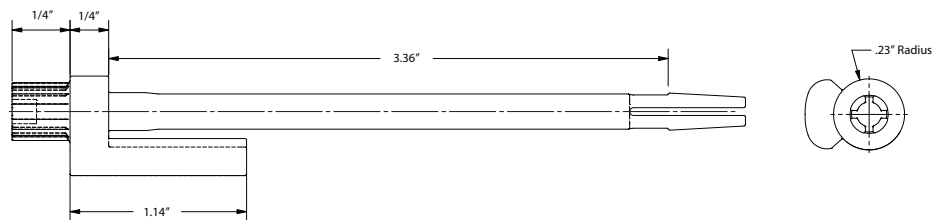

DOOR SAVER 2 HINGE PIN DOOR STOP

DOORSAVER II

Base Metal: Zinc

	Description	Finish	Item No.	List Price	CTN QTY	WT/CTN
	Door Saver II Hinge Pin Door Stop	US3	402303	$6.47	100	10 Lbs
	Door Saver II Hinge Pin Door Stop	US26	402304	$6.47	100	10 Lbs
	Door Saver II Hinge Pin Door Stop	US15	402301	$6.47	100	10 Lbs
	Door Saver II Hinge Pin Door Stop	US10B	402302	$6.47	100	10 Lbs
	Door Saver II Hinge Pin Door Stop	Black	402306	$6.47	100	10 Lbs

*With adjustable swing angle. *Replaces existing pin from hinge

DOOR SAVER 3 HINGE PIN DOOR STOP

DOORSAVER III