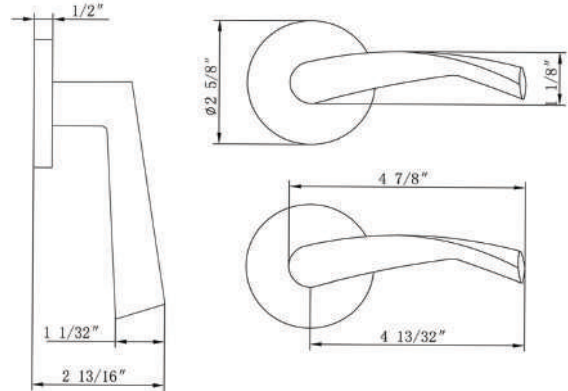

942-6
Shown in US15
Also available in: US10B, US26
Passage/Privacy **LIST PRICE $134**
Dummy **LIST PRICE $67**