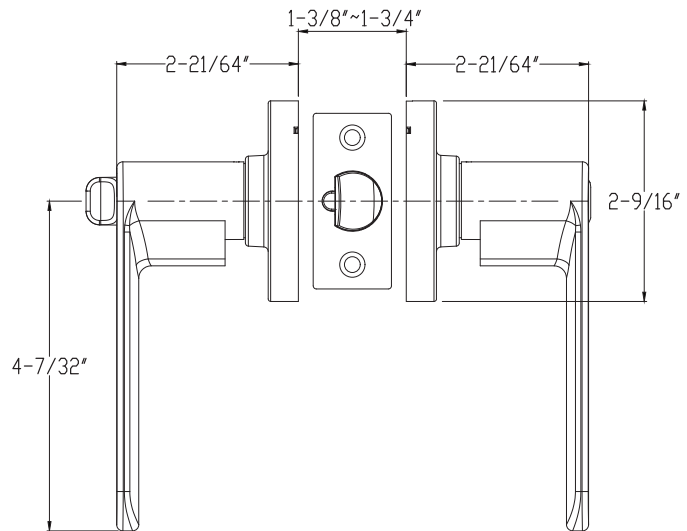

VL LEVER GRADE 3

Door Handing:
Non-Handed

BOX PACKAGING

Model	Function	WT/LB	CTN QTY	Finish Options			
				US15 Satin Nickel	US26 Polished Chrome	US12P Tuscany Bronze	
500T-VL	Entrance	26 Lbs	10 Pcs	Item No.	D54501	D54506	D54507
				List Price	$40.00	$40.00	$44.00
501T-VL	Passage	23 Lbs	10 Pcs	Item No.	D54511	D54516	D54517
				List Price	$33.50	$33.50	$37.50
502T-VL	Privacy	24 Lbs	10 Pcs	Item No.	D54521	D54526	D54527
				List Price	$35.00	$35.00	$39.00
515T-VL	Dummy	24 Lbs	20 Pcs	Item No.	D54551	D54556	D54557
				List Price	$16.50	$16.50	$18.25