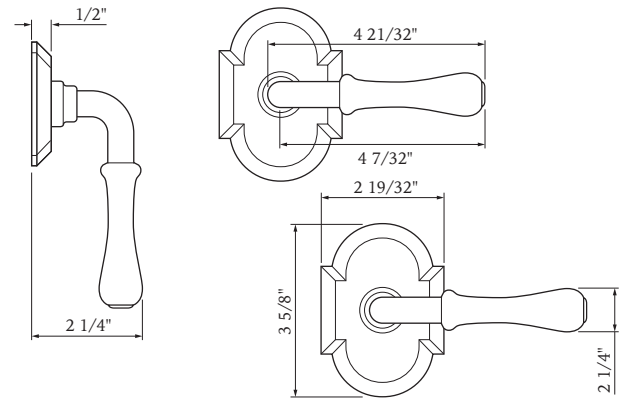

Specifications: ANSI Rated Grade 2

Door Prep	Cross bore: 2-1/8" Edge bore: 1" Latch Face: 1" x 2-1/4"	Latches	2-3/8" Standard and 2-3/4" Optional Faceplate: 1" x 2-1/4" round corner Bolt: 1/2" Solid Brass throw Drive0in or UL Available
Backset	2-3/8" Standard and 2-3/4" Optional	Strikes	Full lip round corner (9103) & square
Door Thickness	1-3/8" ~ 2", 2-1/4" & 2-1/2" Extension Kits Available		

Not all styles are shown. Please refer to page 8 to see all the rosettes, knobs and levers available.

RUSTICO

904S-1
Shown in US10B.
Also available in: US4, US15, US19, US26
Passage/Privacy **LIST PRICE $137**
Dummy **LIST PRICE $68**

937-1
Shown in US10B
Also available in: US15, US26
Passage/Privacy **LIST PRICE $137**
Dummy **LIST PRICE $68**
(Specify Door Handling)

931-2
Shown in US15
Also available in: US10B
Passage/Privacy **LIST PRICE $137**
Dummy **LIST PRICE $68**

905-1
Shown in US10B
Also available in: PVD, US15, US26
Passage/Privacy **LIST PRICE $137**
Dummy **LIST PRICE $68**

HOW TO ORDER PASSAGE & PRIVACY