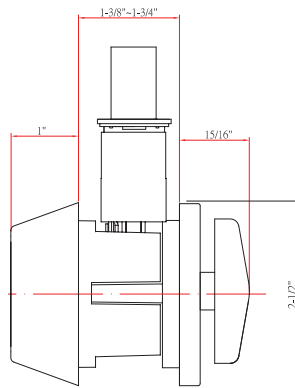

GRADE 2 ROUND

Single Cylinder (200)