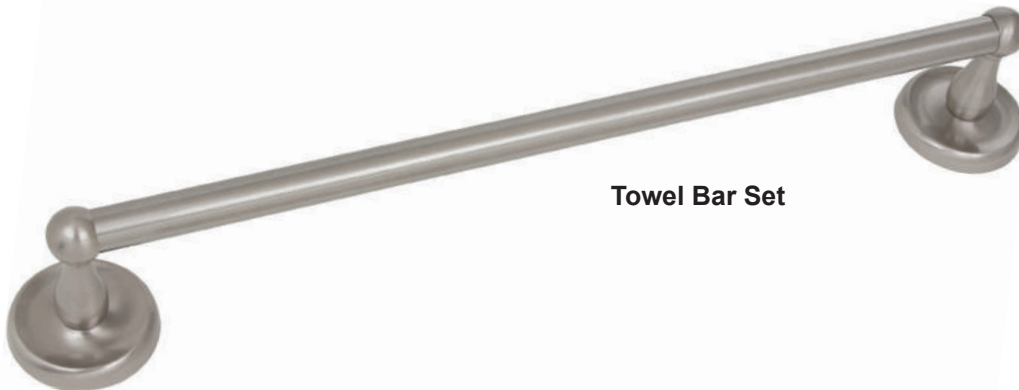

Towel Bar Set

CARTON QTY: 50 PCS

* NEW* SATIN BRASS & MATTE BLACK FINISH

DESCRIPTION	WT/ LB		US26 Polished Chrome	US15 Satin Nickel	US4 Satin Brass	US19 Black	US12P Tuscany Bronze
Paper Holder (Metal Roller)	33 Lbs	Item No.	590006	590008	590000	590004	590002
		List Price	$14.02	$14.02	$17.33	$17.33	$16.18
Euro Paper Holder	31 Lbs	Item No.	590106	590108	590100	590104	590102
		List Price	$8.64	$8.64	$11.55	$11.55	$9.95
Towel Ring	24 Lbs	Item No.	590506	590508	590500	590504	590502
		List Price	$10.92	$10.92	$13.91	$13.91	$13.44
Double Robe Hook	18 Lbs	Item No.	590606	590608	590600	590604	590602
		List Price	$5.49	$5.49	$7.35	$7.35	$6.29
18" Towel Bar Set	42 Lbs	Item No.	591186K	591188K	591180K	591184K	591182K
		List Price	$16.47	$16.47	$20.47	$20.47	$19.28
24" Towel Bar Set	46 Lbs	Item No.	591246K	591248K	5912440K	591244K	591242K
		List Price	$18.12	$18.12	$22.57	$22.57	$21.23
Towel Bar Post Only	29 Lbs	Item No.	592006	592008	592008	592004	592002
		List Price	$11.04	$11.04	$13.91	$13.91	$12.82
3/4" Diameter 18" Towel Bar Only	13 Lbs	Item No.	540186	540188	540180	540184	540182
		List Price	$5.43	$5.43	$6.56	$6.56	$6.46
3/4" Diameter 24" Towel Bar Only	18 Lbs	Item No.	540246	540248	540240	540244	540242
		List Price	$7.08	$7.08	$8.66	$8.66	$8.41
3/4" Diameter 30" Towel Bar Only	22 Lbs	Item No.	540306	540308	—	—	540302
		List Price	$8.69	$8.69			$10.87

Bulk Packaged. Boxed individually for $1.00 per piece