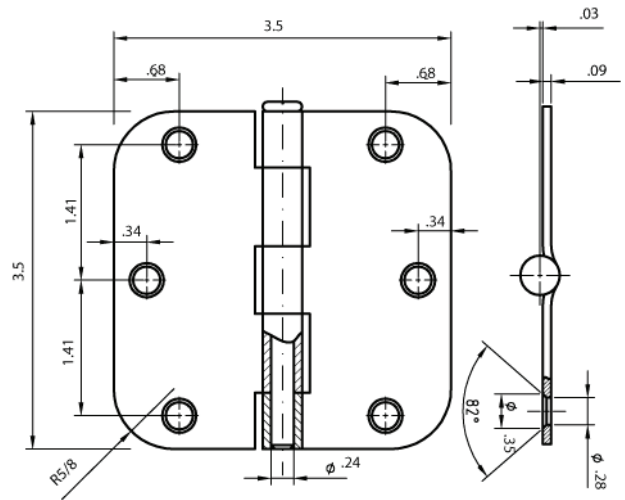

DELANEY® RESIDENTIAL HINGES

3 1/2" X 3 1/2" BULK RESIDENTIAL HINGES

SPECIFICATIONS

- #9 X 3/4" wood screws supplied
- #9 x 1" wood screws optional
- #9 x 2" wood screws additional
- Gauge 0.087" Steel
- Bulk packaged 50 pair / CTN, 45 lbs.
- Priced and sold by the pair (2 Hinges)