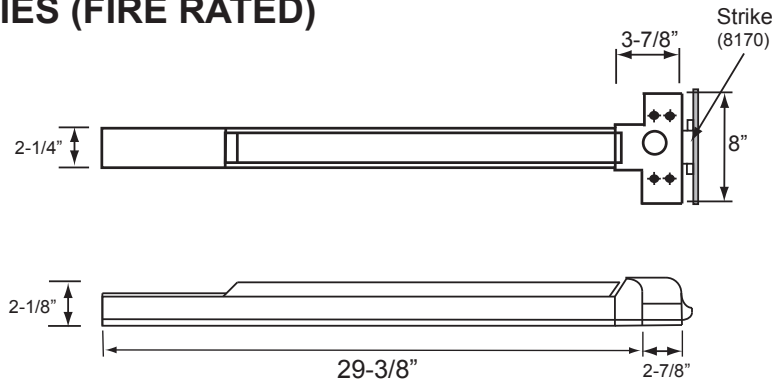

DELANEY® EXIT DEVICES

9000 SERIES / F9100 SERIES (FIRE RATED) GRADE 1 HEAVY DUTY PANIC HARDWARE RIM TYPE EXIT DEVICE

**10 YEAR
WARRANTY**

Specifications

Applications	Offices, Schools, Hospitals, Apartments, Hotel/Motels & other Public Buildings	Mounting	Furnished standard with wood & machine screws. Sex nuts and bolts (1346) optional.
Door Thickness	1-3/4" ~ 2" standard, 2-1/4" optional	Latchbolt	Zinc with 3/4" throw.
Door Size	33" to 36". Bar can be easily field cut to size	Latchbolt Spring	Stainless Steel throughout.
Stile Width	Rim: 4-1/2" minimum stile width required Vertical Rod: 3-1/2" minimum stile width required	Strike	9000 Series (Non-Rated) #8170 Steel Roller Strike 2-3/4" Backset. Optional Strike #8070 for 2-3/8" Backset. 4-7/8" Blank Strike & 161 Edge Filler
Chassis, End Cap & Rail Assembly	Painted Steel (Alum & Duro) or Stainless Steel (US32D)		F9000 Series (Fire Rated) #8070 Steel Roller Strike — 2-3/4" or 2-3/8" Backset. 4-7/8" Blank Strike & 161 Edge Filler
UL Listed	Complies with UL 305 standards. Listed for safety as Panic Hardware.		
Rating	ANSI 156.3 Grade 1		
Door Prep	Will cover stock hollow metal doors with 161 cutout	Cover	Zinc Alloy
		Handing	Non-Handed

9000 SERIES (NON-RATED)

Model	Description	WT/ CTN	QTY/ CTN	ALUMINUM		US32D Stainless Steel
9000-36	HD Rim Type Device for 36" Door	46 Lbs	4	Item No.	691300	691301
				List Price	$345.81	$380.54
9000-36 AL	HD Rim Type Device for 36" Door with Alarm Kit "C" Cylinder	46 Lbs	4	Item No.	691300C	691301C
				List Price	$452.89	$487.61
9000-36 AL	HD Rim Type Device for 36" Door with Alarm Kit "KW1" Cylinder	46 Lbs	4	Item No.	691300K	691301K
				List Price	$452.89	$487.61

F9000 SERIES (FIRE RATED)

Model	Description	WT/ CTN	QTY/ CTN	ALUMINUM		US32D Stainless Steel
F9000-36	HD Fire Rim Type Device for 36" Door	46 Lbs	4	Item No.	693300	693301
				List Price	$404.01	$438.74
F9000-48	HD Fire Rim Type Device for 48" Door	48 Lbs	4	Item No.	—	693302
				List Price		$463.30