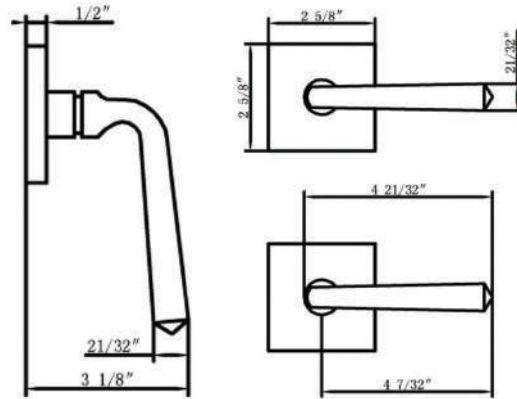

904S-7
Shown in US15
Also available in: US4, US10B, US19, US26
Passage/Privacy **LIST PRICE $134**
Dummy **LIST PRICE $67**