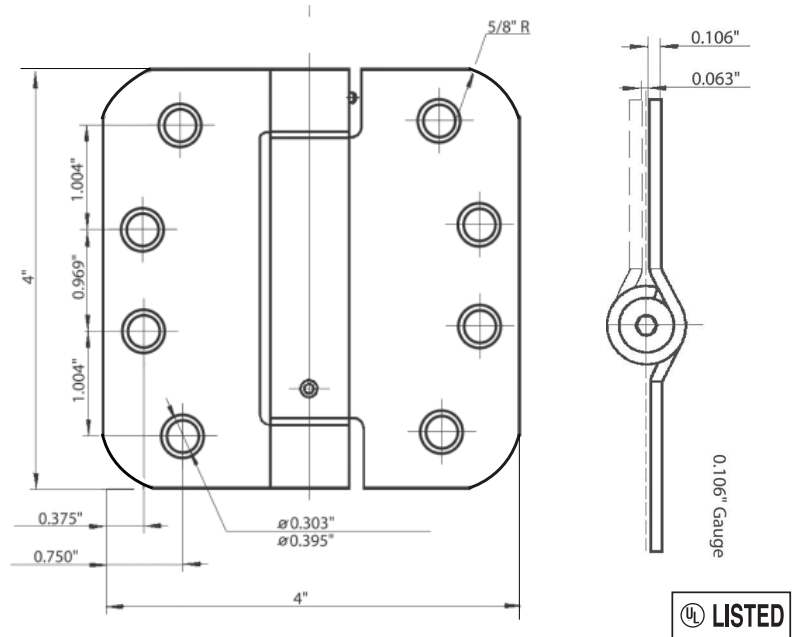

4" X 4" SPRING HINGES

SPECIFICATIONS

- #10 X 1/2" machine screw (10-24NC) standard
- #10 x 1" wood screw standard
- Box Pack: 1 Pair (2 pcs) per box
  20 Pair / CTN, 32 Lbs
- Gauge: 0.106" Steel
- Priced and sold by the pair (2 Hinges)