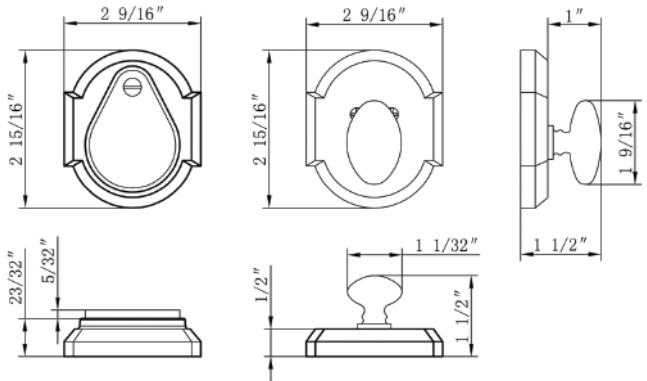

LIST PRICE
910G-2 Single Keyed **$139**
960G-2 Double Keyed **$150**
910GP-2 Patio Bolt **$84**
Shown in USD15A
Also available in: US10B, US15