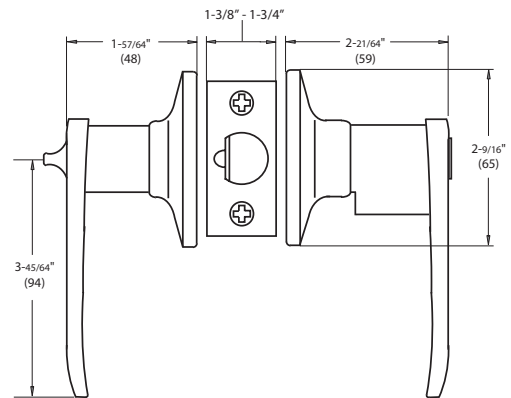

MILTON® GRADE 3

Door Handing:
Non-Handed

BOX PACKAGING

Model	Function	WT/ CTN	CTN QTY		US15 Satin Nickel	US26D Brushed Chrome	US26 Polished Chrome	US12P Tuscany Bronze
500T - MO	Entrance	26 Lbs	20 Pcs	Item No.	D20520	D20522	D20526	D20527
				List Price	$35.67	$35.67	$35.67	$39.26
500T - MO	Push Button Entrance (Panic Proof)	26 Lbs	20 Pcs	Item No.	D20520P	—	—	—
				List Price	$41.18			
501T - MO	Passage	23 Lbs	20 Pcs	Item No.	D24520	D24522	D24526	D24527
				List Price	$27.55	$27.55	$27.55	$30.05
502T - MO	Privacy	24 Lbs	20 Pcs	Item No.	D22520	D22522	D22526	D22527
				List Price	$29.54	$29.54	$29.54	$31.74
502TP - MO	Push Button Privacy (Panic Proof)	24 Lbs	20 Pcs	Item No.	D22520P	D22522P	—	D22527P
				List Price	$32.11	$32.11		$33.52
515 - MO	Dummy	15 Lbs	20 Pcs	Item No.	D25520	D25522	D25526	D25527
				List Price	$15.40	$15.40	$15.40	$19.55