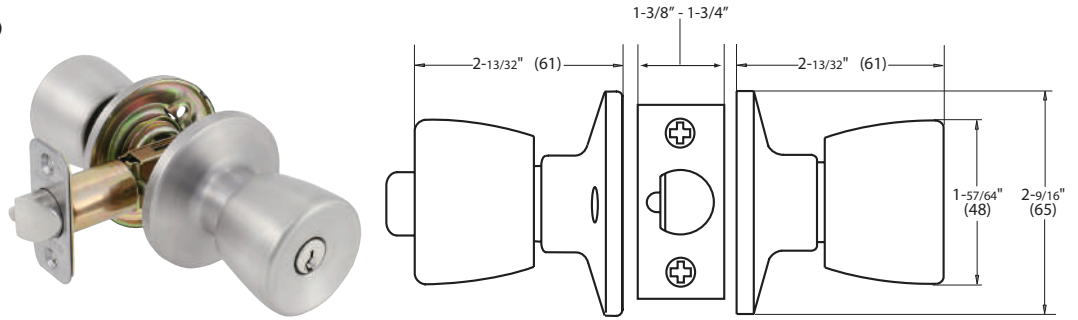

GALWAY® GRADE 3

BOX PACKAGING

Model	Function	WT/LB	CTN QTY	US3 Polished Brass		US32D Stainless Steel	
				Item No.	List Price	Item No.	List Price
100T - GL	Entrance	27 Lbs	20 Pcs	Item No.	D11523	Item No.	D11522
				List Price	$17.91	List Price	$17.91
101T - GL	Passage	22 Lbs	20 Pcs	Item No.	D14523	Item No.	D14522
				List Price	$13.58	List Price	$13.58
102T - GL	Privacy	22 Lbs	20 Pcs	Item No.	D12523	Item No.	D12522
				List Price	$13.98	List Price	$13.98
115 - GL	Dummy	9 Lbs	20 Pcs	Item No.	D15523	Item No.	D15522
				List Price	$7.07	List Price	$7.07
300T - GL	Combo	52 Lbs	20 Pcs	Item No.	D18523	Item No.	D18522
				List Price	$38.96	List Price	$38.96