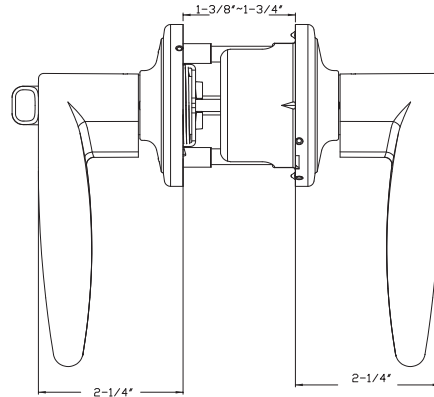

MIRCET *NEW* GRADE 2

Door Handing:
Reversible Lever
Handing required for
Dummy function &
Handleset interior

VISUAL BOX PACKAGING

Model	Function	WT/ CTN	CTN QTY		US15 Satin Nickel	US26 Polished Chrome	US19 Black	US12P Tuscany Bronze
100TT-MC-G2	Entrance	24 Lbs	12 Pcs	Item No.	320620	320626	320629	320627
				List Price	$57.49	$57.49	$66.43	$66.43
101TT-MC-G2	Passage	22 Lbs	12 Pcs	Item No.	324620	324626	324629	324627
				List Price	$43.25	$43.25	$48.61	$48.61
102TT-MC-G2	Privacy	22 Lbs	12 Pcs	Item No.	322620	322626	322629	322627
				List Price	$43.78	$43.78	$49.05	$49.05
115TT-MC-G2	Dummy (Pair)	21 Lbs	12 Pair	Item No.	325620	325626	325629	325627
				List Price	$43.26	$43.26	$48.62	$48.62