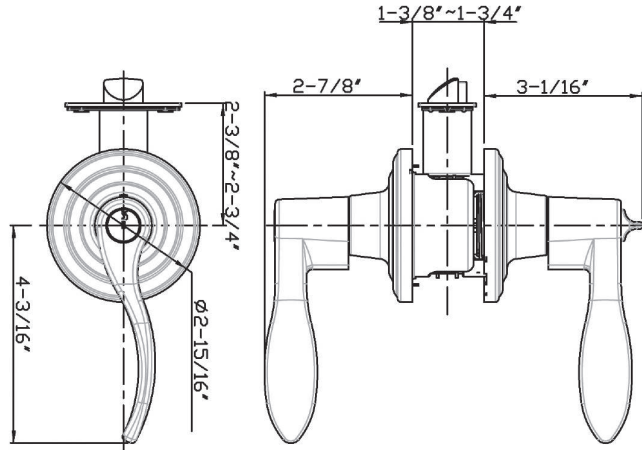

DELANEY® LEVERSETS

RH SERIES - REGENCY STYLE GRADE 2 TUBULAR LEVER

Door Handing	Entry, Passage, Privacy: Reversible Storeroom, Classroom, Dummy, Interior: Specify LH or RH

Model	Function	WT/CTN	CTN QTY		US3 Bright Brass	US15 Satin Nickel	US12P Tuscany Bronze
500-RY-G2	Entrance	24 Lbs	10 Pcs	Item No.	321223	321220	321229
				List Price	$77.33	$77.33	$83.04
504-RY-G2	Storeroom	24 Lbs	10 Pcs	Item No.	—	326220	326229
				List Price		$77.33	$83.04
509-RY-G2	Classroom	24 Lbs	10 Pcs	Item No.	—	329220	329229
				List Price		$82.50	$88.22
501-RY-G2	Passage	22 Lbs	10 Pcs	Item No.	324223	324220	324229
				List Price	$69.08	$69.08	$74.80
502-RY-G2	Privacy	22 Lbs	10 Pcs	Item No.	322223	322220	322229
				List Price	$71.00	$71.00	$76.70
515-RY-G2	Dummy	21 Lbs	20 Pcs	Item No.	325223	325220	325229
				List Price	$33.71	$33.71	$38.93