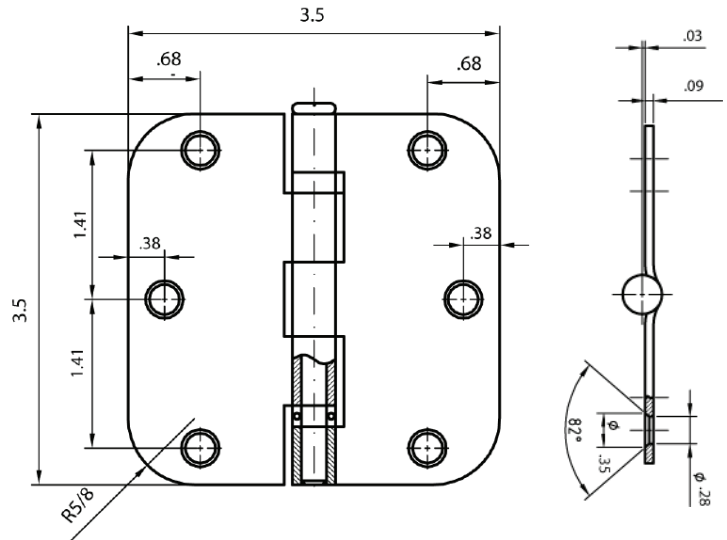

Description	Radius	US3	US10B	US15	
		Polished Brass	Oil Rubbed Bronze	Satin Nickel	
3 1/2" x 3 1/2" Ball Bearing Hinge	5/8"	Item No.	RH6503	RH6510	RH6515
		List Price	$8.42	$8.42	$8.42