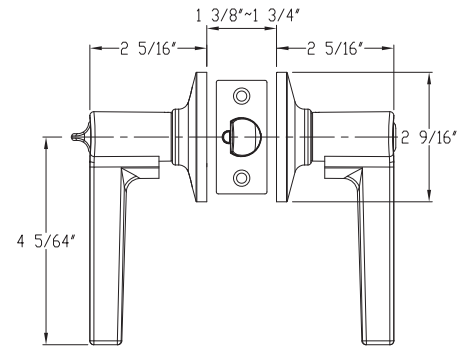

TULINA™ GRADE 3

Door Handing:
Non-Handed

BOX PACKAGING

*US19 Black Finish - Coming Soon

Model	Function	WT/ CTN	CTN QTY		US15 Satin Nickel	US26 Polished Chrome	US12P Tuscany Bronze
500T - TA	Entrance	26 Lbs	20 Pcs	Item No.	D20220	D20226	D20227
				List Price	$38.98	$38.98	$42.57
500T - TA	Push Button Entrance (Panic Proof)	26 Lbs	20 Pcs	Item No.	D20220P	D20226P	D20227P
				List Price	$41.18	$41.18	$48.08
501T - TA	Passage	23 Lbs	20 Pcs	Item No.	D24220	D24226	D24227
				List Price	$30.86	$30.86	$33.36
502T - TA	Privacy	24 Lbs	20 Pcs	Item No.	D22220	D22226	D22227
				List Price	$32.84	$32.84	$35.05
502T - TA	Push Button Privacy (Panic Proof)	24 Lbs	20 Pcs	Item No.	D22220P	D22226P	D22227P
				List Price	$35.42	$35.42	$37.93
515 - TA	Dummy	15 Lbs	20 Pcs	Item No.	D25220	D25226	D25227
				List Price	$18.71	$18.71	$22.86