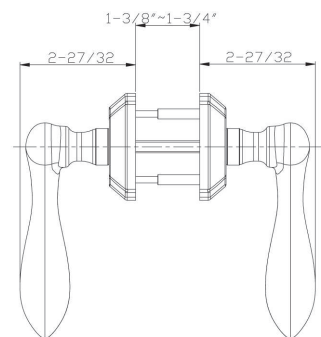

TIARA

Model	Function	WT/CTN	CTN QTY	AP Aged Pewter		ABR Aged Bronze		ABK Aged Black		
				CURVED	SQUARE	CURVED	SQUARE	CURVED	SQUARE	
500T-TI	Entrance	20 Lbs	4 Pcs	Item No.	691608C	691608S	691600C	691600S	691609C	691609S
				List Price	$172.87	$172.87	$172.87	$172.87	$172.87	$172.87
501T-TI	Passage	28 Lbs	6 Pcs	Item No.	694608C	694608S	694600C	694600S	694609C	694609S
				List Price	$144.06	$144.06	$144.06	$144.06	$144.06	$144.06
502T-TI	Privacy	28 Lbs	6 Pcs	Item No.	692608C	692608S	692600C	692600S	692609C	692609S
				List Price	$144.06	$144.06	$144.06	$144.06	$144.06	$144.06
515-TI	Dummy	24 Lbs	12 Pcs	Item No.	695608C	695608S	695600C	695600S	695609C	695609S
				List Price	$72.02	$72.02	$72.02	$72.02	$72.02	$72.02