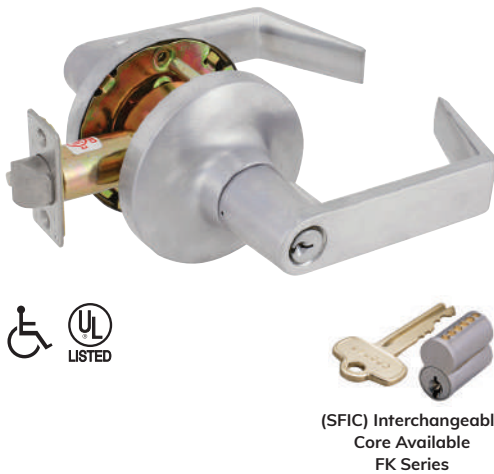

Specifications

Door Prep	Cross bore: 2-1/8" Edge bore: 1" Latch face: 1-1/8" x 2-1/4"	Latches	Entrance: 2-3/4" (F9070T) standard. 2-3/8" (F9060T) optional Pass/Priv: 2-3/4" (F9073T) standard 2-3/8" (F9063T) optional Faceplate: 1-1/8" x 2-1/4" square corner Bolt: 1/2" Stainless Steel throw. Meets 3-Hr. Fire Rating
Backset	2-3/4" UL Latch standard, 2-3/8" optional	Strikes	4-7/8" ANSI Strike standard (9109)
Door Thickness	1-3/8" ~ 2". Adjustable mounting plate	Door Handing	Not Required
Cylinder	SC4 6-pin standard, KW1 5-pin optional Entries packed KA2	Interchangeable Core	Optional small-format 6-pin or 7-pin available
ANSI & Federal Standards	- Meets & exceeds requirements of BHMA/ANSI A156.2 Series 4000, GR1, 800,000 Cycles. - Meets FF-H-106C Federal Standard.	Product Features	- Independent Torsion Spring - Concealed Mounting Screws - Clutch Function - Removable Through Bolts - Anti-Friction Latch Retractor - Panic Proof - Push/Turn

F SERIES - CT STYLE GRADE 1 CYLINDRICAL LEVER

Model	Function	WT/LB	CTN QTY	FC Series		FK Series - IC Core (Core not included)		
				US26D Dull Chrome	US10B Oil Rubbed Bronze	US26D Dull Chrome	US10B Oil Rubbed Bronze	
500-F	Entrance	32 Lbs	6 Pcs	Item No.	3C6002	3C6000	3K6002	3K6000
				List Price	$160.02	$165.87	$153.53	$159.41
504-F	Storeroom	32 Lbs	6 Pcs	Item No.	3C6042	3C6040	3K6042	3K6040
				List Price	$165.15	$171.03	$158.69	$164.55
509-F	Classroom	32 Lbs	6 Pcs	Item No.	3C6092	3C6090	3K6092	3K6090
				List Price	$172.18	$177.22	$165.71	$170.73
501-F	Passage	30 Lbs	6 Pcs	Item No.	3C6012	—	—	—
				List Price	$144.40			
502-F	Privacy	31 Lbs	6 Pcs	Item No.	3C6022	—	—	—
				List Price	$146.34			
515-F	Dummy	22 Lbs	12 Pcs	Item No.	3C6052	—	—	—
				List Price	$82.61			

*For IC Core ONLY pricing, see page 159