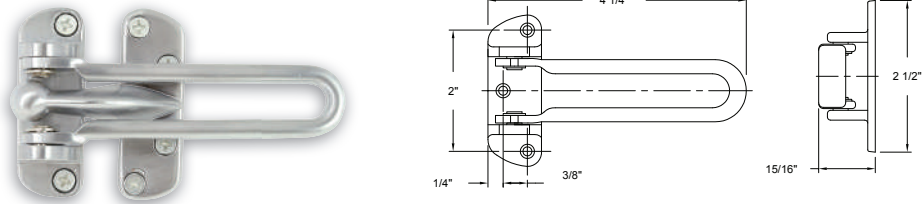

	Description	Finish	Item No.	List Price	CTN QTY	WT/ CTN
	Metal Closet Pole Socket	US3	407403	\$1.47	50 Pair	6 Lbs
	Metal Closet Pole Socket	US26D	407406	\$1.47	50 Pair	6 Lbs

SAFETY DOOR GUARD

Base Metal: Zinc