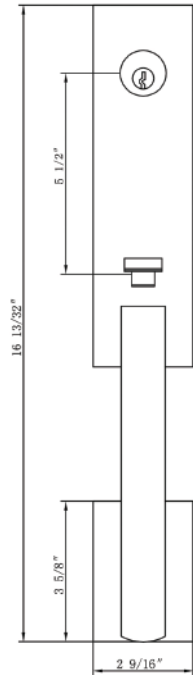

Bravura ENTRANCE HANDLESETS

972

Available in US15,
US4, US10B, US26

LIST PRICE

Single Keyed **$358**
Full Dummy **$358**