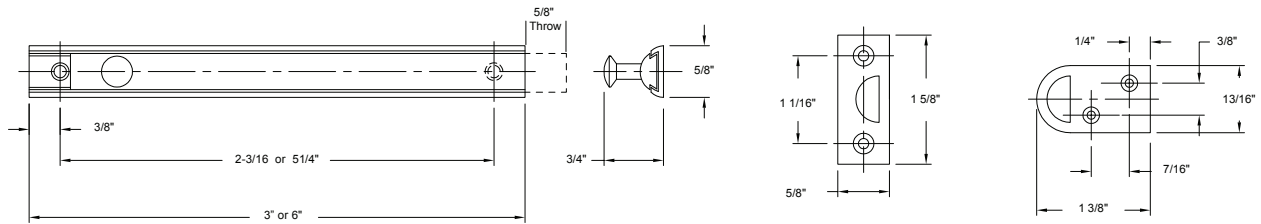

Description	Finish	Item No.	List Price	CTN QTY	WT/CTN	
	Solid Brass Surface Bolt 3"	US3	410303	$6.38	20	5 Lbs
	Solid Brass Surface Bolt 3"	US15	410309	$7.62	20	5 Lbs
	Solid Brass Surface Bolt 3"	US10B	410310	$7.93	20	5 Lbs
	Solid Brass Surface Bolt 6"	US3	410503	$6.79	20	10 Lbs
	Solid Brass Surface Bolt 6"	US26D	410507	$9.96	20	10 Lbs
	Solid Brass Surface Bolt 6"	US15	410509	$9.96	20	10 Lbs
Solid Brass Surface Bolt 6"	US10B	410510	$10.95	20	10 Lbs	
Solid Brass Surface Bolt 6"	US19	410504	$10.95	20	10 Lbs