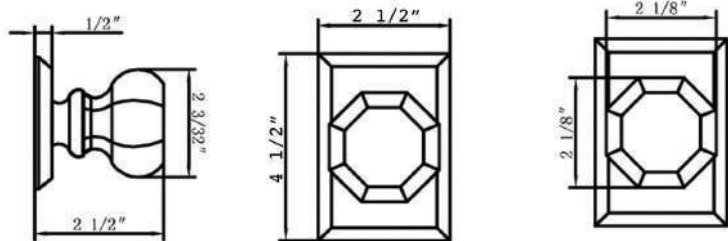

925G-1
Shown in US10B
Also available in: PVD, US4, US15, US19
Passage/Privacy **LIST PRICE $189**
Dummy **LIST PRICE $95**