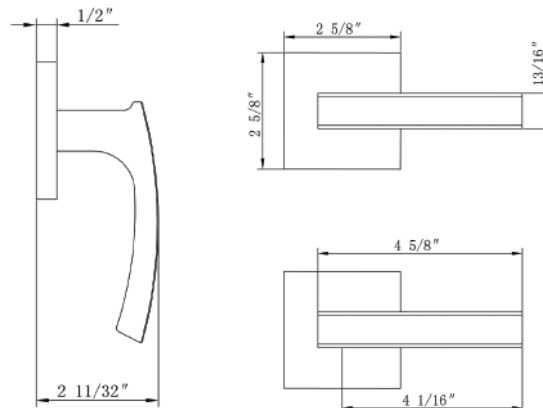

Bravura KNOBS & LEVERS

HAUTE MODERNE

937-7
Shown in US15
Also available in: US10B, US26
Passage/Privacy **LIST PRICE $134**
Dummy **LIST PRICE $67**
(Specify Door Handling)

904S-7
Shown in US15
Also available in: US4, US10B, US19, US26
Passage/Privacy **LIST PRICE $134**
Dummy **LIST PRICE $67**

939-7
Shown in US15
Also available in: US4, US10B, US19, US26
Passage/Privacy **LIST PRICE $134**
Dummy **LIST PRICE $67**

940-7
Shown in US15
Also available in: US4, US10B, US26
Passage/Privacy **LIST PRICE $134**
Dummy **LIST PRICE $67**

HOW TO ORDER PASSAGE & PRIVACY