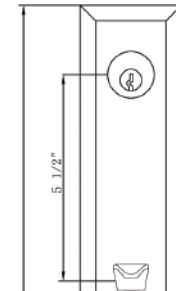

LIST PRICE

Single Keyed **$404**

Full Dummy **$404**