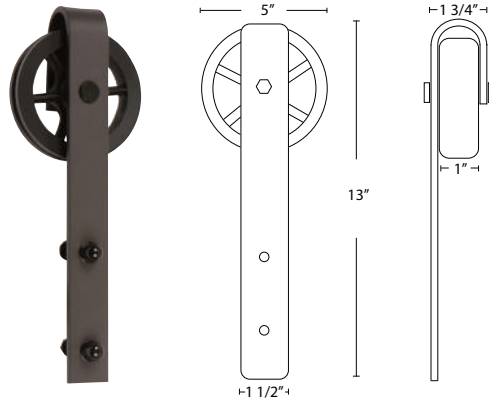

5000 SERIES Wagon Wheel

Weight Limit:
330 Lbs per set

Description	Finish	Item No.	List Price	CTN QTY	WT/CTN
5000 Series 6 FT Barn Door Hardware (Wagon Wheel)	Black	BD5064	\$263.94	1	18 Lbs
5000 Series 6 FT Barn Door Hardware (Wagon Wheel)	Bronze	BD5069	\$263.94	1	18 Lbs
5000 Series 6 FT Barn Door Hardware (Wagon Wheel)	Brushed Steel	BD5061	\$483.89	1	18 Lbs
5000 Series 6 FT Barn Door Hardware (Wagon Wheel)	Satin Nickel	BD5062	\$362.91	1	18 Lbs
5000 Series 8 FT Barn Door Hardware (Wagon Wheel)	Black	BD5084	\$287.09	1	20 Lbs
5000 Series 8 FT Barn Door Hardware (Wagon Wheel)	Satin Nickel	BD5082	\$386.65	1	20 Lbs