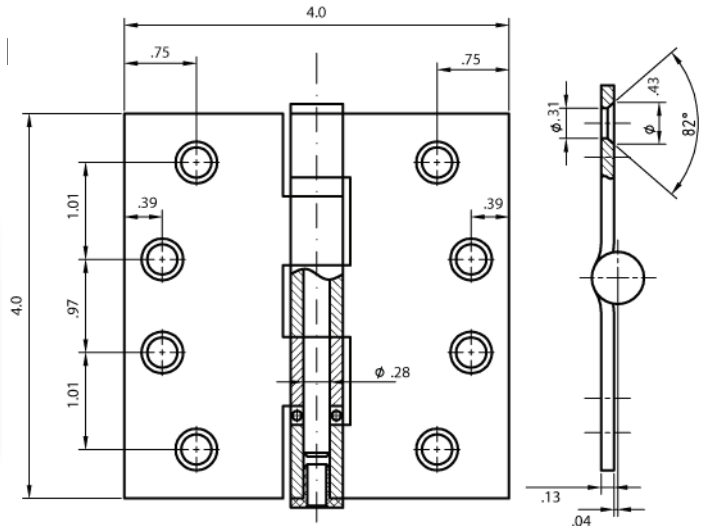

BALL BEARING 4" X 4" COMMERCIAL

SPECIFICATIONS

- #10 X 1/2" Machine screws (12-24NC) standard
- #10 x 1 1/4" Wood screws standard
- Gauge 0.13" Steel
- Box packed 1.5 pair (3 pcs) per box.
  15 Pair / CTN, 20 Lbs
- Priced per pair (2 Hinges)
- Base Metal is Steel or Stainless Steel