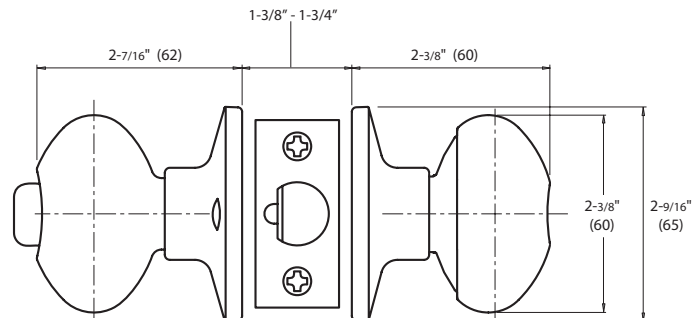

DERBY™ GRADE 3

BOX PACKAGING

Model	Function	WT/LB	CTN QTY		US15 Satin Nickel	US12P Tuscany Bronze
100T - RB	Entrance	27 Lbs	20 Pcs	Item No.	D11820	D11827
				List Price	$27.31	$29.72
101T - RB	Passage	22 Lbs	20 Pcs	Item No.	D14820	D14827
				List Price	$21.74	$24.41
102T - RB	Privacy	22 Lbs	20 Pcs	Item No.	D12820	D12827
				List Price	$22.47	$25.26
115 - RB	Dummy	9 Lbs	20 Pcs	Item No.	D15820	D15827
				List Price	$9.94	$10.88