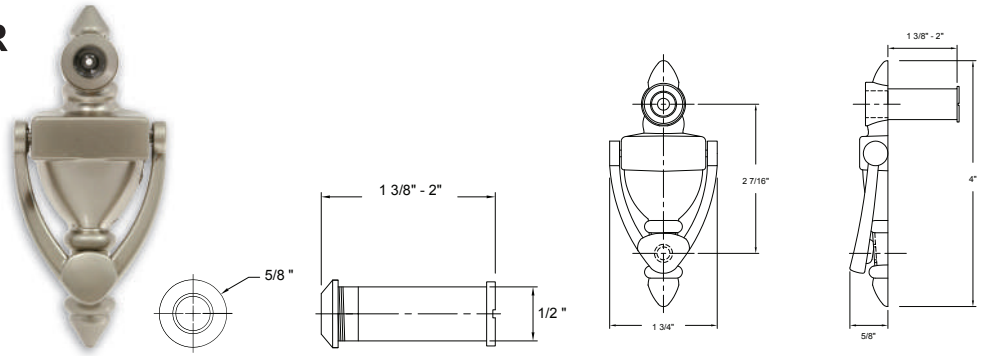

4" DOOR KNOCKER W/ 160° VIEWER

Base Metal: Brass

	Description	Finish	Item No.	List Price	CTN QTY	WT/ CTN
	4" Door Knocker w/ 160° Viewer	US15	400410	$9.27	10	2 Lbs
	4" Door Knocker w/ 160° Viewer	US10B	400210	$9.27	10	2 Lbs
	4" Door Knocker w/ 160° UL Viewer	US15	400410UL	$12.30	10	2 Lbs