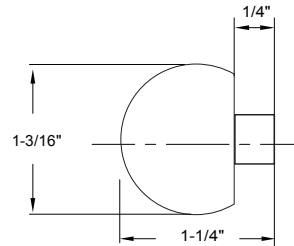

BI-FOLD DOOR KNOB

Base Metal: Zinc

	Description	Finish	Item No.	List Price	CTN QTY	WT/ CTN
	Bi-Fold Door Knob	US15	430102	$2.95	25	5 Lbs