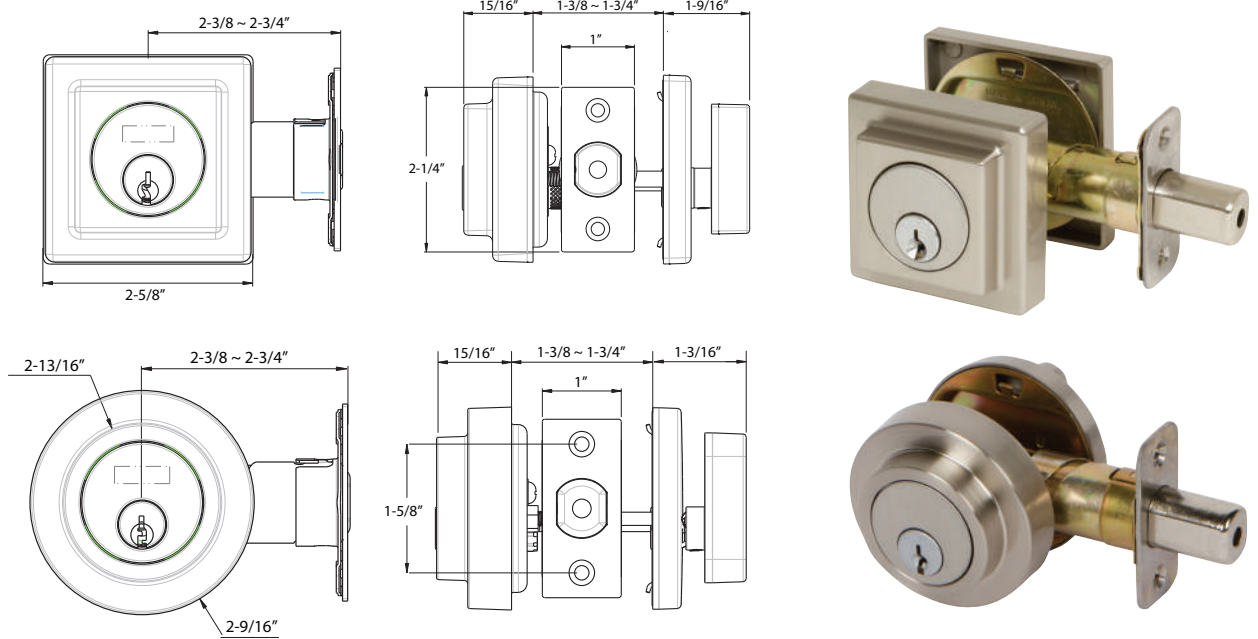

DELANEY® DEADBOLTS

Specifications

Door Prep	Cross bore: 2-1/8" Edge bore: 1" Latch face: 1" x 2-1/4"	Latches	2-3/8" & 2-3/4" adjustable (9094) Faceplate: 1" x 2-1/4" round corner Bolt: Brass with hardened steel rod. Full 1" throw
Backset	Fits 2-3/8" and 2-3/4"	Strikes	1-3/4" x 2-1/4" Rd & Sq Corner (9113 & 9117) Includes Reinforcement Strike
Door Thickness	1-3/8" ~ 1-3/4" door standard, 2-1/4" Ext. Kit Available	Wood Screws	Combination screws that suit both wood or metal door mounting. Includes 3" Security Screws
Cylinder	KW1 5-Pin standard / SC1 5-pin Optional Deadbolts packed KA4	Door Handing	Not Required

GRADE 3 CONTEMPORARY

BOX PACKAGING

Model	Function	WT/LB	CTN QTY		US15 Satin Nickel	US26 Polished Chrome	US19 Black	US12P Tuscany Bronze
200-LTS	Square Single Cylinder	20 Lbs	12 Pcs	Item No.	355001	355006	355009	355007
				List Price	$47.54	$47.54	$51.84	$51.84
205-LTS	Square One-Sided (Half Bore)	13 Lbs	12 Pcs	Item No.	353001	353006	353009	353007
				List Price	$30.87	$30.87	$34.73	$34.73
	Square Turn Button		Each	Item No.	310601	310606	310619	310610
				List Price	$18.74	$18.74	$19.85	$19.85
200-LTR	Round Single Cylinder	20 Lbs	12 Pcs	Item No.	345001	345006	345009	345007
				List Price	$45.54	$45.54	$48.14	$50.87
205-LTR	Round One-Sided (Half Bore)	13 Lbs	12 Pcs	Item No.	356001	356006	356009	356007
				List Price	$38.81	$38.81	$43.48	$43.48
	Round Turn Button		Each	Item No.	355601	355606	—	355607
				List Price	$17.20	$17.20		$18.06