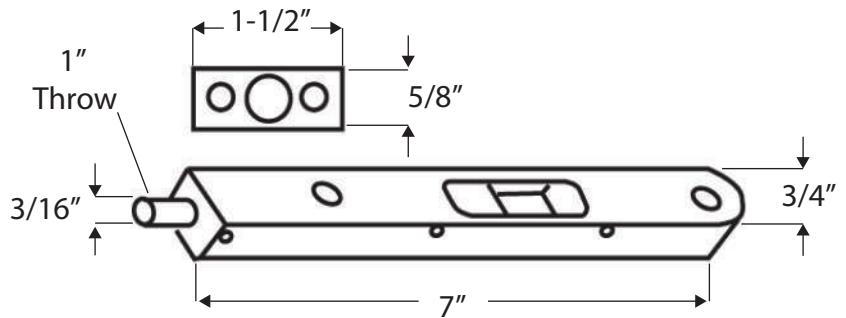

MORTISE IN FLUSH BOLT 7" SLIDE TYPE

Base Metal: Zinc

	Description	Finish	Item No.	List Price	CTN QTY	WT/CTN
	Mortise In Flush Bolt 7" (Slide Type)	US15	410107	$19.71	25	7 Lbs
	Mortise In Flush Bolt 7" (Slide Type)	US10B	410112	$22.09	25	7 Lbs
	Strike Plate Only for Mortise In Flush Bolt	US15	481401	$0.97	Each	1 Lbs
	Strike Plate Only for Mortise In Flush Bolt	US10B	481400	$0.97	Each	1 Lbs