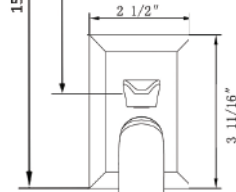

HOW TO ORDER HANDLESET EXTERIOR LOCKS

913

Available in US15,
US10B

LIST PRICE

Single Keyed **\$346**

Full Dummy **\$346**

915

Available in US10B,
US15, US19