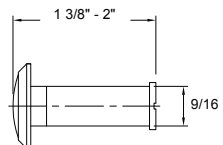

UL 200° SOLID BRASS VIEWER

Base Metal: Brass

9/16" Installation Hole

Description	Finish	Item No.	List Price	CTN QTY	WT/CTN
	US10B	400021	$15.52	25	1 Lbs
	US15	400029	$15.52	25	1 Lbs