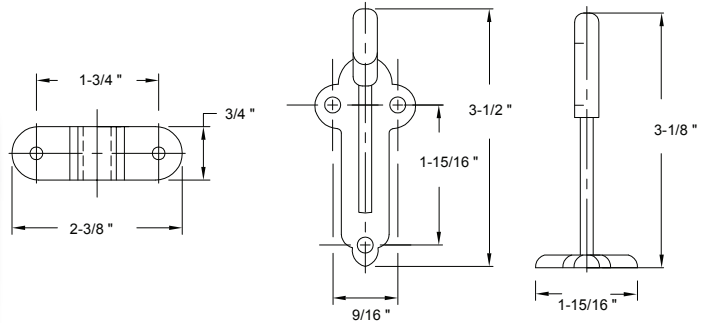

3 1/2" H.D. HANDRAIL BRACKET

Base Metal: Zinc

Description	Finish	Item No.	List Price	CTN QTY	WT/ CTN
	US3	406152	$5.06	100	17 Lbs
	US15	406159	$5.06	100	17 Lbs
	US10B	406150	$5.06	100	17 Lbs
	Black	406154	$5.06	100	17 Lbs