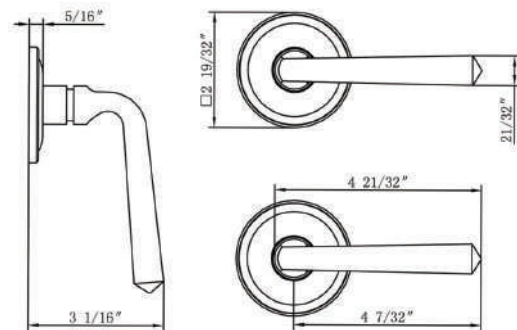

334SB
Shown in US15
Also available in: PVD, US10B, US26
Passage/Privacy **LIST PRICE $88**
Dummy **LIST PRICE $44**

337B
Shown in US15
Also available in: PVD, US10B, US26
Passage/Privacy **LIST PRICE $88**
Dummy **LIST PRICE $44**
(Specify Door Handling)