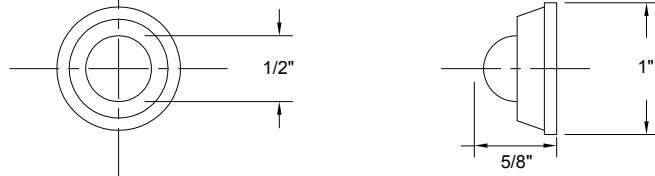

1" WALL BUMPER

Base Metal: Zinc

	Description	Finish	Item No.	List Price	CTN QTY	WT/CTN
	1" Wall Bumper	US26D	403015	$4.80	100	7 Lbs
	1" Wall Bumper	US10B	403010	$4.80	100	7 Lbs