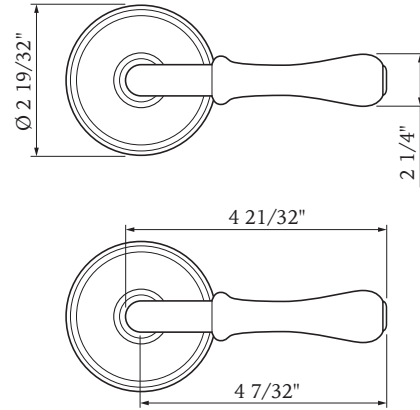

903-0

Shown in US10B

Also available in: US15, US26

Passage/Privacy **LIST PRICE $118**

Dummy **LIST PRICE $59**
(Specify Door Handling)