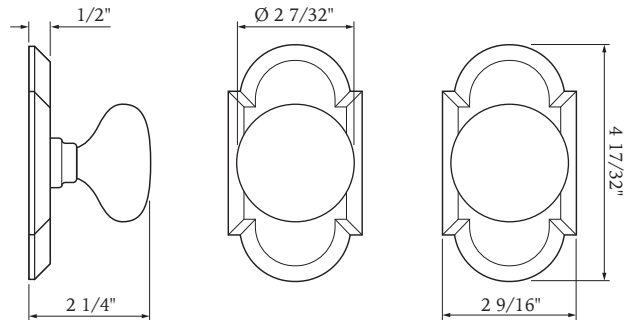

936G-2

Shown in US15
Also available in: US10B, USD15A, US19

Passage/Privacy **LIST PRICE $177**

Dummy **LIST PRICE $89**