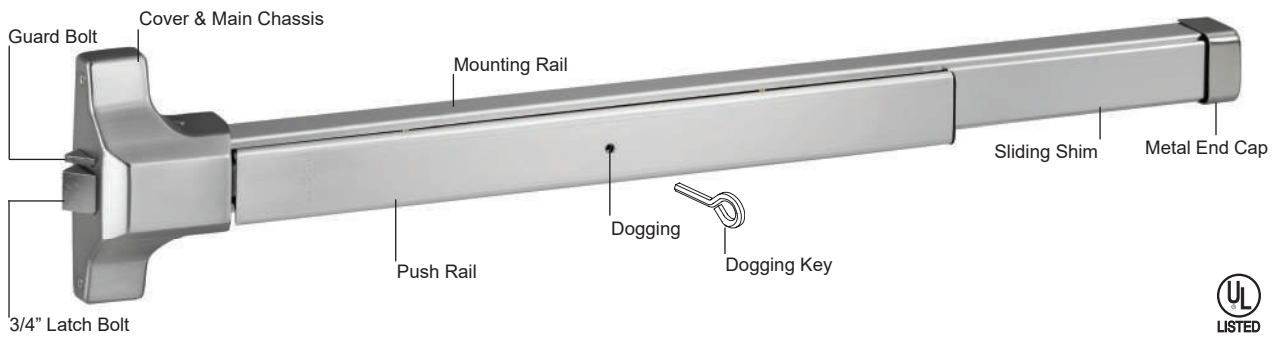

8000 SERIES / F8000 SERIES (FIRE RATED) GRADE 1 PANIC HARDWARE RIM TYPE EXIT DEVICE

**10 YEAR
WARRANTY**

Specifications

Applications	Offices, Schools, Hospitals, Apartments, Hotel/Motels & other Public Buildings	Mounting	Furnished standard with wood & machine screws. Sex nuts and bolts (1346) optional.
Door Thickness	1-3/4" ~ 2" standard, 2-1/4" optional	Latchbolt	Zinc with 3/4" throw.
Door Size	33" to 36". Bar can be easily field cut to size.	Latchbolt Spring	Stainless Steel throughout.
Stile Width	4-1/2" minimum stile width required.	Guard Bolt	Stainless Steel
Chassis, End Cap & Rail Assembly	Painted Steel (Alum & Duro) or Stainless Steel (US32D)	Strike	8000 Series (Non-Rated) #8170 Steel Roller Strike 2-3/4" Backset. Optional Strike #8070 for 2-3/8" Backset. F8000 Series (Fire Rated) #8070 Steel Roller Strike — 2-3/4" or 2-3/8" Backset.
UL Listed	Complies with UL 305 standards. Listed for safety as Panic Hardware.	Cover	Zinc Alloy
Rating	ANSI 156.3 Grade 1	Handing	Non Handed
Door Prep	Will cover stock hollow metal doors with 161 cutout		

8000 SERIES (NON-RATED)

Model	Description	WT/ CTN	QTY/ CTN	ALUMINUM	DURO	US32D Stainless Steel	
8000-36	Rim Type Device for 36" Door	52 Lbs	6	Item No.	681300	681302	681301
				List Price	$164.66	$177.63	$229.49

F8000 SERIES (FIRE-RATED)

Model	Description	WT/ CTN	QTY/ CTN	ALUMINUM	DURO	US32D Stainless Steel	
F8000-36	Fire Rim Type Device for 36" Door	52 Lbs	6	Item No.	683300	683302	683301
				List Price	$207.45	$227.55	$291.72
F8000-48	Fire Rim Type Device for 48" Door	60 Lbs	6	Item No.	—	—	683401
				List Price			$356.55