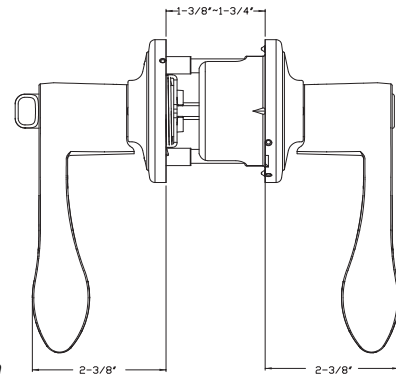

LASHBROOK *NEW*

GRADE 2

Door Hanging:
Reversible Lever
Handing required for
Dummy function &
Handleset interior