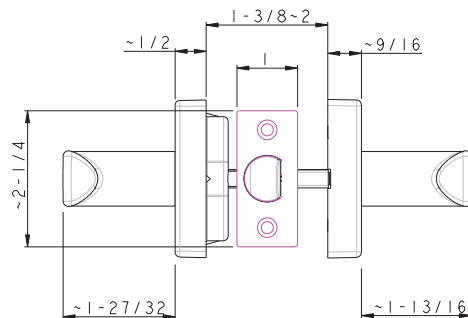

KIRA® GRADE 3

Door Handing:
Reversible Handing

BOX PACKAGING

Model	Function	WT/LB	CTN QTY		US15 Satin Nickel	US26 Polished Chrome	US12P Tuscany Bronze
501-KR	Passage	23 Lbs	10 Pcs	Item No.	352511	352516	352517
				List Price	$56.24	$56.24	$62.21
502-KR	Privacy	24 Lbs	10 Pcs	Item No.	352521	352526	352527
				List Price	$60.91	$60.91	$65.28
515-KR	Dummy	24 Lbs	20 Pcs	Item No.	352551	352556	352557
				List Price	$27.55	$27.55	$30.60