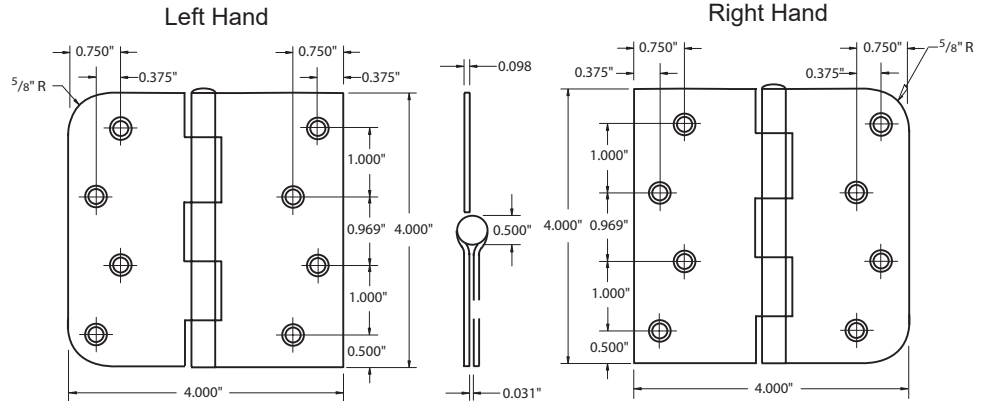

DELANEY® RESIDENTIAL HINGES

4" x 4" 5/8R x SQ HINGES FOR CASTLEGATE

SPECIFICATIONS

- #10 X 1/2" machine screw (10-24NC) standard (8 pcs).
- #10 x 3/4" wood screw standard (16 pcs)
- Gauge 0.106" Steel
- Bulk packaged 50 Pr / CTN, 50 lbs
- Specify LH or RH
- Priced & sold by the pair (2 Hinges)

Base Metal: Steel

Description	Radius	US15	US26D	US10B	
		Satin Nickel	Dull Chrome	Oil Rubbed Bronze	
4" x 4" Hinge for Castlegate	5/8" x SQ	Item No.	RH4054	RH4056	RH4059
		List Price	$5.83	$5.83	$5.83