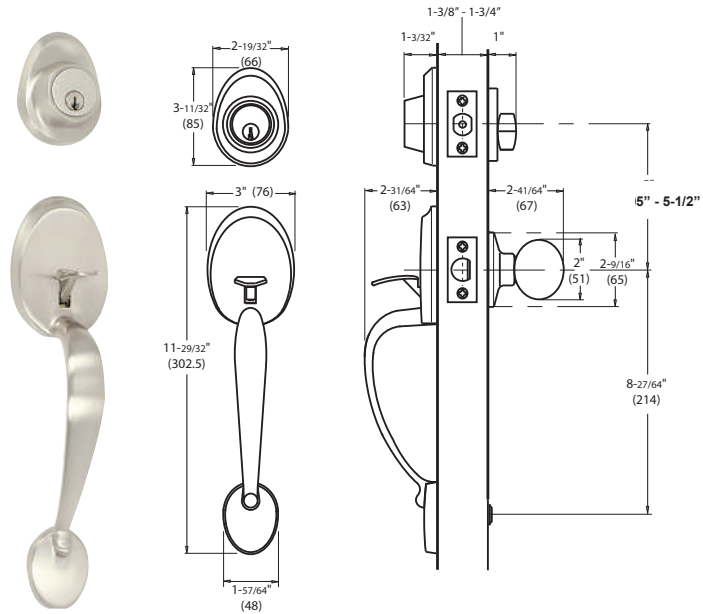

TRALEE® GRADE 3

BOX PACKAGING

Model	Function	WT/ CTN	CTN QTY		US15 Satin Nickel	US3 Polished Brass	US19 Black	US12P Tuscany Bronze
400-TR	Single Cylinder	33 Lbs	10 Pcs	Item No.	D40700	D40703	D40710	D40712
				List Price	$133.80	$133.80	$151.95	$151.95
405-TR	Dummy	30 Lbs	10 Pcs	Item No.	D40701	D40704	D40711	D40757
				List Price	$129.91	$129.91	$148.07	$148.07
410-TR	Double Cylinder	35 Lbs	10 Pcs	Item No.	D41700	D41703	D41710	D41712
				List Price	$146.78	$146.78	$164.91	$164.91