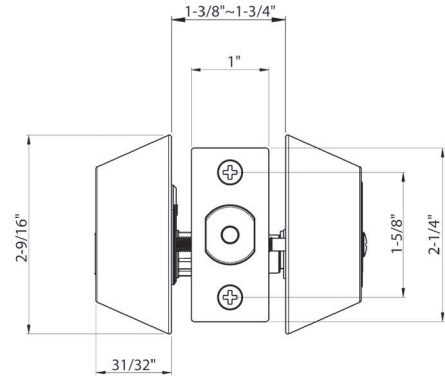

Double Cylinder (210)

Model	Function	WT/LB	CTN QTY	US32D		US3
				Item No.	231002M	231003M
200-LT	Single Cylinder	27 Lbs	20 Pcs	List Price	$21.61	$21.61
				Item No.	231012M	231013M
210-LT	Double Cylinder	32 Lbs	20 Pcs	List Price	$25.79	$25.79
				Item No.	231012M	231013M