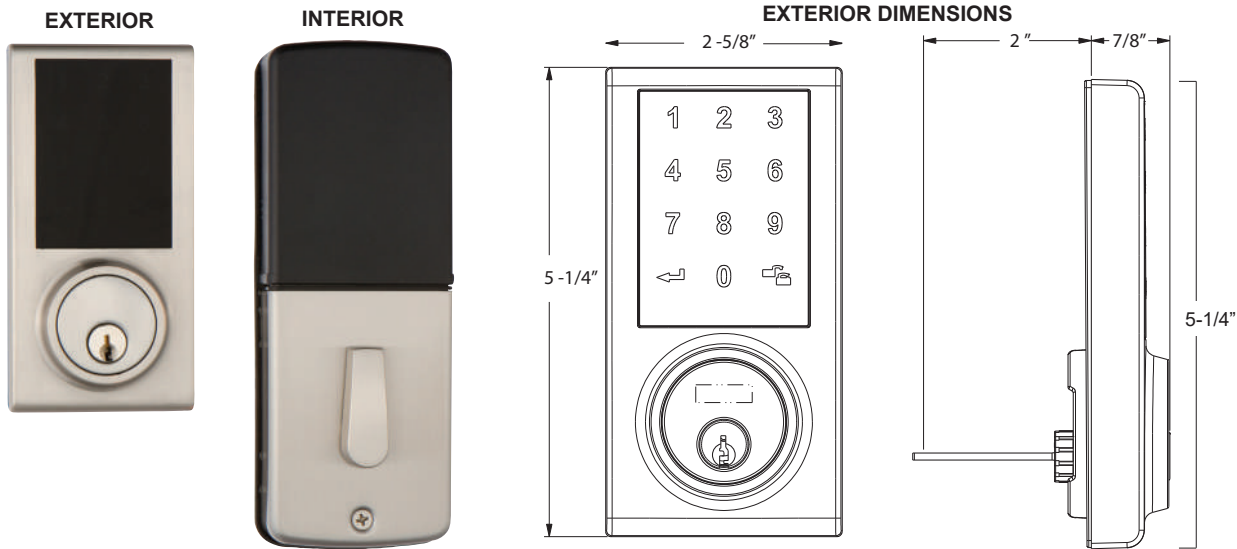

ZW300

Z-WAVE TOUCHSCREEN SMART DEADBOLT *NEW*

Door Prep	Cross bore: 2-1/8" Edge bore: 1" Latch face: 1" x 2-1/4"	Dimensions	Exterior Unit: 5-1/4" x 2-5/8" x 7/8" (H x W x D) Interior Unit: 7-1/2" x 2-7/8" x 1-1/16" Z-wave Camera: 5" x 2"
		Door Thickness	1-3/8" ~ 2" door
Backset	Fits 2-3/8" and 2-3/4", Adjustable	Power	6V (4 AA batteries required. Estimated battery life, 1-year)
Strike	9118R & 9117	Entry Methods	Touchscreen, Conventional Key & Smart Control App when used with Z-Wave camera Gateway
Throwbolt	1" for maximum security	Passcode	Maximum of 30 User Passcodes & 1 Master code supported
Cylinder	KW1 5-pin standard. SC1 5-pin optional. Packed KD.		

Model	Function	WT/CTN	CTN QTY		US15 Satin Nickel	US26 Bright Chrome	US19 Black	US12P Tuscany Bronze
ZW300	ZWAVE Touchscreen Deadbolt	20 Lbs	6 Pcs	Item No.	301771	301776	301779	301777
				List Price	$277.78	$277.78	$277.78	$277.78
ZW310	ZWAVE Touchscreen Deadbolt with Camera Gateway	20 Lbs	4 Pcs	Item No.	301771C	301776C	301779C	301777C
				List Price	$644.44	$644.44	$644.44	$644.44
ZW100	Z-Wave Camera Gateway	20 Lbs	10 Pcs	Item No.	301700 (White finish only)			
				List Price	$366.67