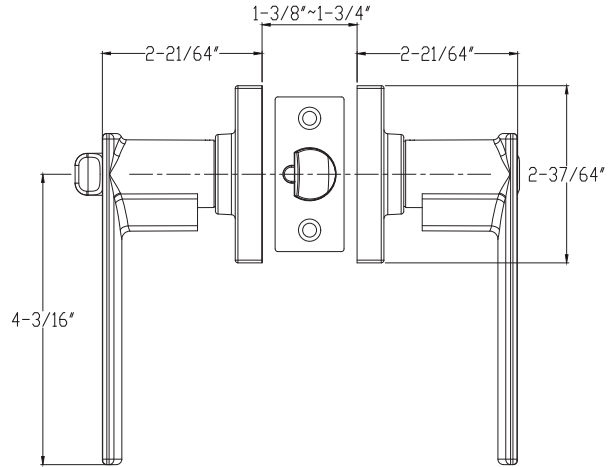

HK LEVER GRADE 3

Door Handing:
Non-Handed

*US19 Black Finish - Coming Soon

BOX PACKAGING

Model	Function	WT/LB	CTN QTY		US15 Satin Nickel	US26 Polished Chrome	US19 Black	US12P Tuscany Bronze
500T-HK	Entrance	26 Lbs	10 Pcs	Item No.	D52501	D52506	D52509	D52507
				List Price	$45.00	$45.00	$50.00	$50.00
501T-HK	Passage	23 Lbs	10 Pcs	Item No.	D52511	D52516	D52519	D52517
				List Price	$37.50	$37.50	$45.00	$44.50
502T-HK	Privacy	24 Lbs	10 Pcs	Item No.	D52521	D52526	D52529	D52527
				List Price	$39.00	$39.00	$46.00	46.00
515-HK	Dummy	24 Lbs	20 Pcs	Item No.	D52551	D52556	D52559	D52557
				List Price	$19.00	$19.00	$22.00	$22.00