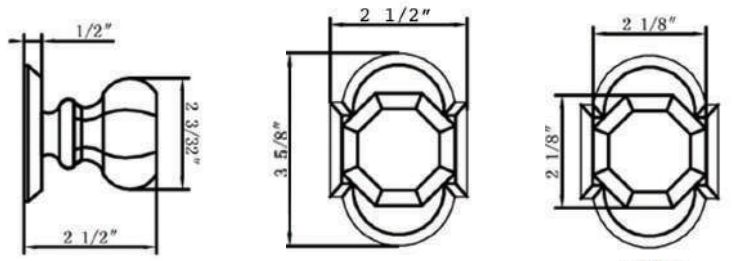

925-2

Shown in US10B
Also available in: US15

Passage/Privacy **LIST PRICE $176**
Dummy **LIST PRICE $88**