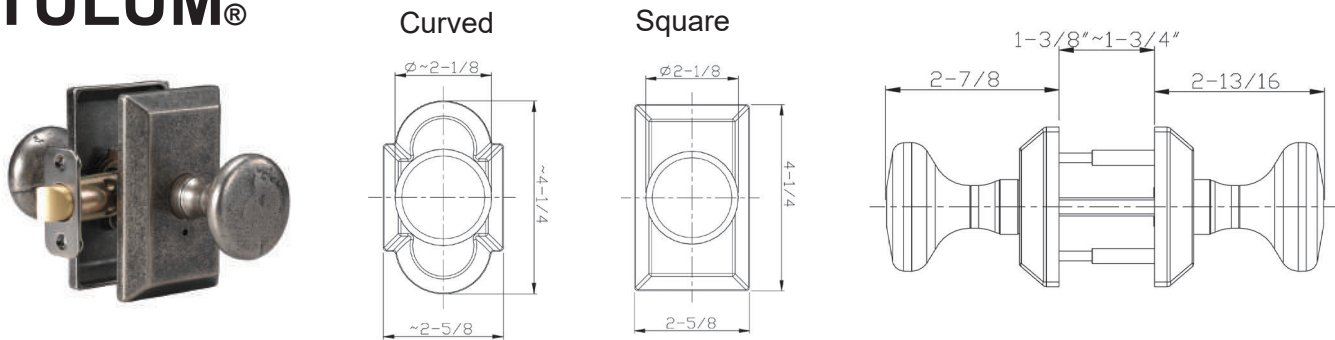

TULUM®

Model	Function	WT/CTN	CTN QTY	AP Aged Pewter		ABR Aged Bronze		ABK Aged Black		
				CURVED	SQUARE	CURVED	SQUARE	CURVED	SQUARE	
100T-TU	Entrance	21 Lbs	4 Pcs	Item No.	681508C	681508S	681500C	681500S	681509C	681509S
				List Price	$172.87	$172.87	$172.87	$172.87	$172.87	$172.87
101T-TU	Passage	31 Lbs	6 Pcs	Item No.	684508C	684508S	684500C	684500S	684509C	684509S
				List Price	$144.06	$144.06	$144.06	$144.06	$144.06	$144.06
102T-TU	Privacy	31 Lbs	6 Pcs	Item No.	682508C	682508S	682500C	682500S	682509C	682509S
				List Price	$144.06	$144.06	$144.06	$144.07	$144.06	$144.06
115-TU	Dummy	25 Lbs	12 Pcs	Item No.	685508C	685508S	685500C	685500S	685509C	685509S
				List Price	$72.02	$72.02	$72.02	$72.02	$72.02	$72.02