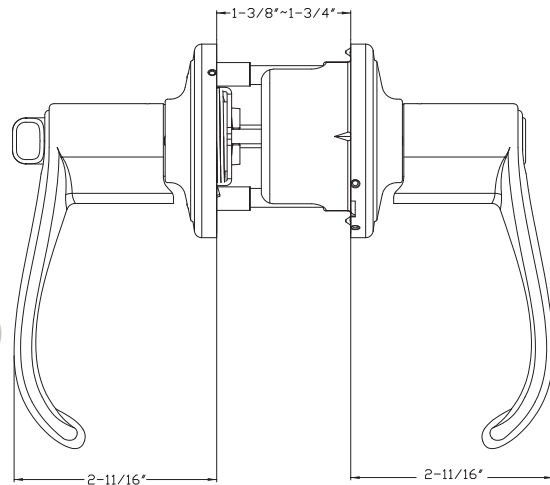

VONCET *NEW* GRADE 2

Door Handing:
Non-Handed

VISUAL BOX PACKAGING

Model	Function	WT/ CTN	CTN QTY		US15 Satin Nickel	US12P Tuscany Bronze
500TT-VT-GR2	Entrance	26 Lbs	20 Pcs	Item No.	320420	320427
				List Price	$57.49	$66.43
501TT-VT-GR2	Passage	23 Lbs	20 Pcs	Item No.	324420	324427
				List Price	$43.25	$48.61
502TT-VT-GR2	Privacy	24 Lbs	20 Pcs	Item No.	322420	322427
				List Price	$43.78	$49.05
515TT-VT-GR2	Dummy (Pair)	15 Lbs	10 Pair	Item No.	325420	325427
				List Price	$43.26	$48.62