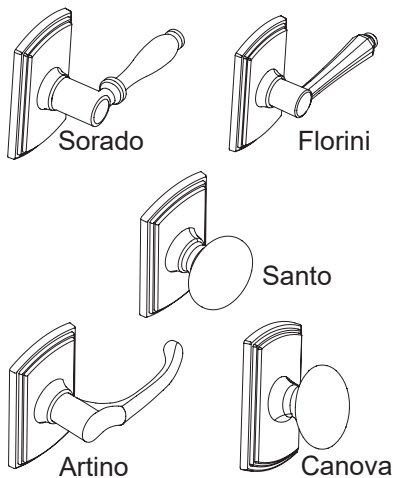

INTERIOR OPTIONS FOR VISCONTI

Style	Function		US15 Satin Nickel	US10BE Edged Bronze	Black
Sorado	Interior	Item No.	377101	377107	377104
		List Price	$36.02	$36.02	$36.02
Artino	Interior	Item No.	377201	377207	377204
		List Price	$36.02	$36.02	$36.02
Florini	Interior	Item No.	377001	377007	377004
		List Price	$36.02	$36.02	$36.02
Canova	Interior	Item No.	377501	377507	377504
		List Price	$36.02	$36.02	$36.02
Santo	Interior	Item No.	377601	377607	377604
		List Price	$36.02	$36.02	$36.02

*For 405 - Dummy Handleset Interior, list Dummy Knob or Dummy Lever Separately.