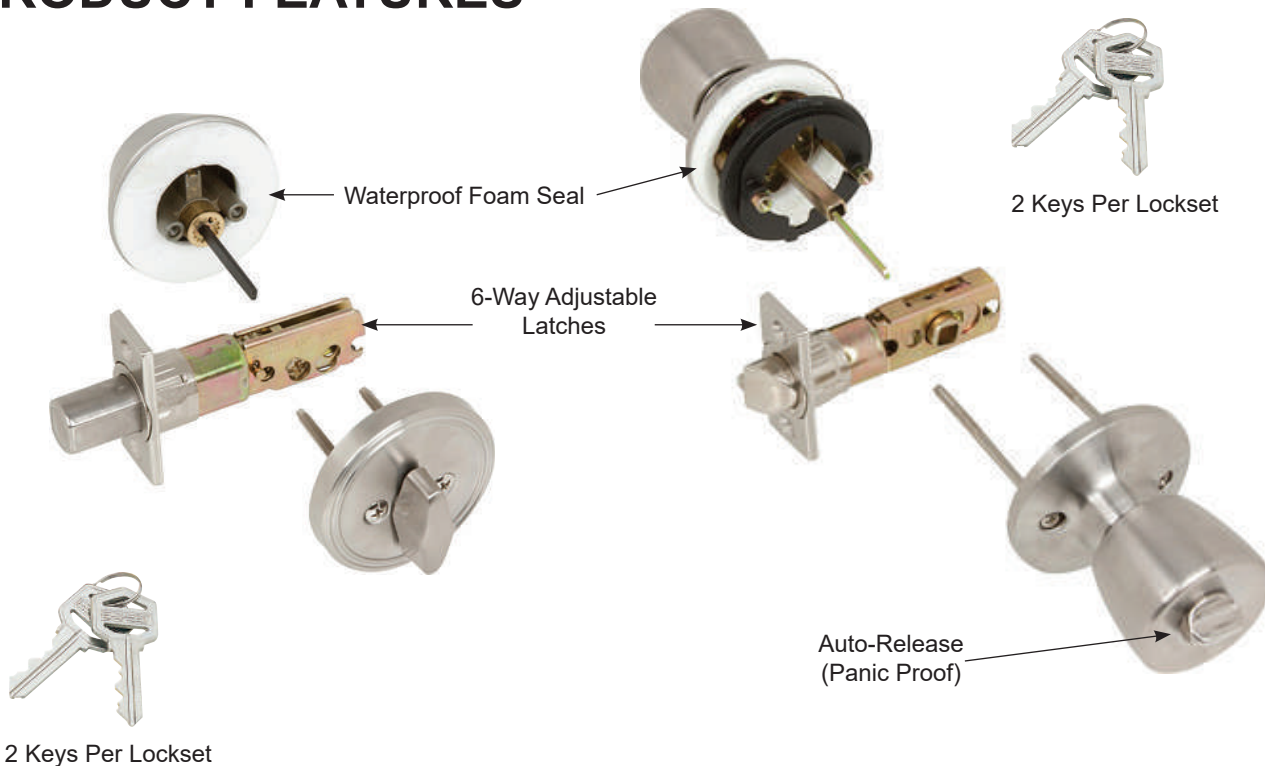

PRODUCT FEATURES

STANDARD LATCHES

Description	Model		US32D	US3
1" Diameter 6-Way Drive-In Entry Latch Adj. 2-3/8" or 2-3/4", Rd or Sq Corner With 1/2" Throw	T90A0S	Item No.	260061M	260063M
		List Price	\$12.95	\$12.95
1" Diameter 6-Way Drive-In Deadbolt Latch Adj. 2-3/8" or 2-3/4", Rd or Sq Corner With 1" Throw	L90A0SS	Item No.	261061M	261063M
		List Price	\$15.23	\$15.23