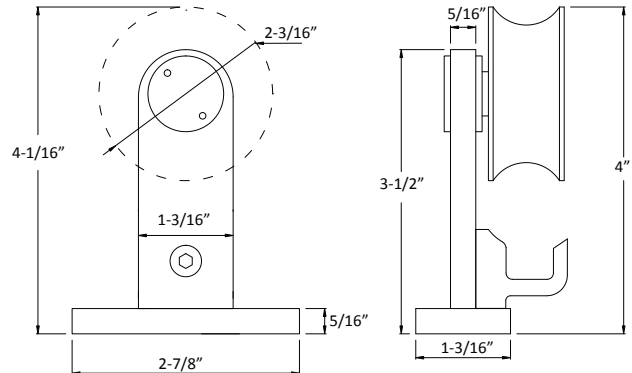

DELANEY® ROUND TRACK

Series Includes:

2 Hangers w/ Quiet Bearing Wheels, Track (Pre-drilled) with dual soft close, Standoffs & Mounting Screws, 2 Door Stops, 1 Door T Guide, Anti-Jump Discs, Tools for Assembly

SINGLE WHEEL ROUND TRACK

NEW

Weight Limit:

330 Lbs per set

Description	Finish	Item No.	List Price	CTN QTY	WT/CTN
Round Sliding Door 6 FT Track Kit - Single Wheel Hanger	Brushed Steel	SD1061	$417.85	1	13 Lbs
Round Sliding Door 8 FT Track Kit - Single Wheel Hanger	Brushed Steel	SD1081	$439.90	1	15 Lbs

DOUBLE WHEEL ROUND TRACK

NEW