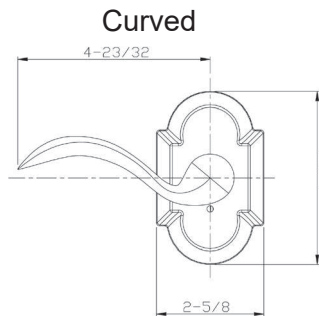

TIARA

Model	Function	WT/CTN	CTN QTY	AP Aged Pewter		ABR Aged Bronze		ABK Aged Black		
				CURVED	SQUARE	CURVED	SQUARE	CURVED	SQUARE	
500T-TI	Entrance	20 Lbs	4 Pcs	Item No.	691608C	691608S	691600C	691600S	691609C	691609S
				List Price	$172.87	$172.87	$172.87	$172.87	$172.87	$172.87
501T-TI	Passage	28 Lbs	6 Pcs	Item No.	694608C	694608S	694600C	694600S	694609C	694609S
				List Price	$144.06	$144.06	$144.06	$144.06	$144.06	$144.06
502T-TI	Privacy	28 Lbs	6 Pcs	Item No.	692608C	692608S	692600C	692600S	692609C	692609S
				List Price	$144.06	$144.06	$144.06	$144.06	$144.06	$144.06
515-TI	Dummy	24 Lbs	12 Pcs	Item No.	695608C	695608S	695600C	695600S	695609C	695609S
				List Price	$72.02	$72.02	$72.02	$72.02	$72.02	$72.02