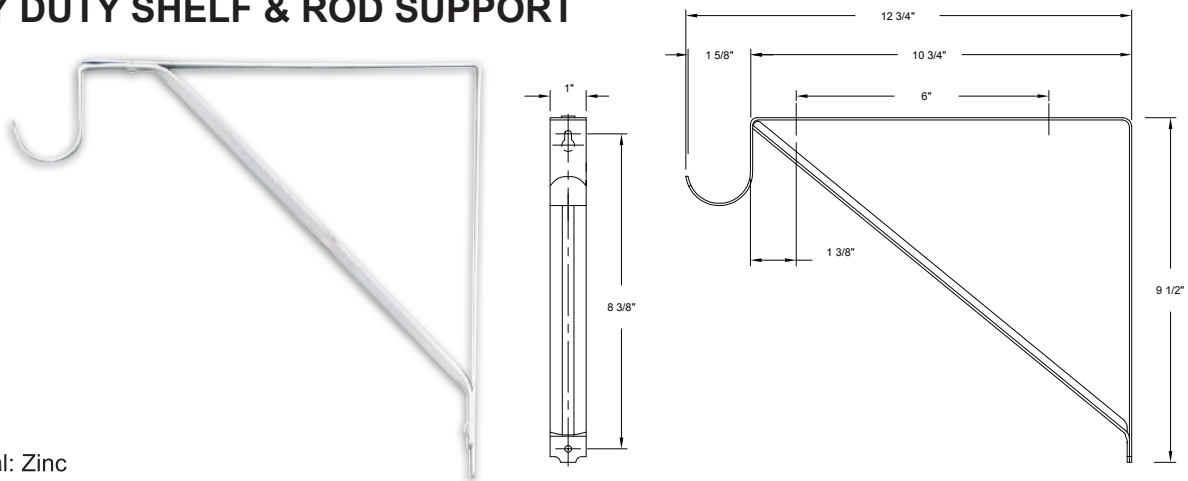

HEAVY DUTY SHELF & ROD SUPPORT

Base Metal: Zinc

	Description	Finish	Item No.	List Price	CTN QTY	WT/ CTN
	H.D. Shelf & Rod Support (Sold in carton quantities only)	White	474700	$3.10	20	20 Lbs
	H.D. Adjustable Shelf Support Bracket	White	474800	$2.61	20	20 Lbs