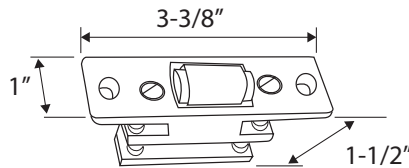

HEAVY DUTY BRASS JUMBO ROLLER CATCH

Base Metal: Brass

	Description	Finish	Item No.	List Price	CTN QTY	WT/CTN
	Heavy Duty Jumbo Roller Catch	US26D	420706	$31.30	15	8 Lbs
	Heavy Duty Jumbo Roller Catch	US10B	420710	$31.30	15	8 Lbs