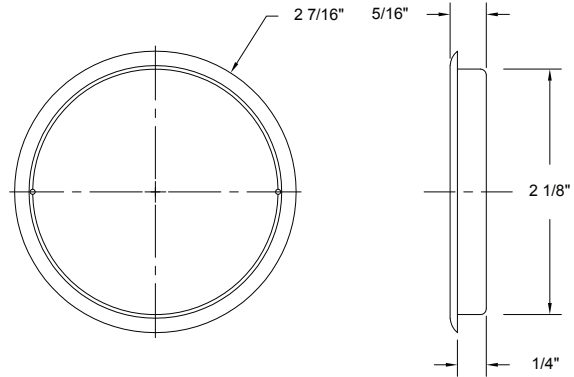

DRIVE-IN FINGER PULL

Base Metal: Zinc

Description	Finish	Item No.	List Price	CTN QTY	WT/ CTN
	US15	400515	$1.30	150	10 Lbs
	US10B	400910	$1.30	150	10 Lbs