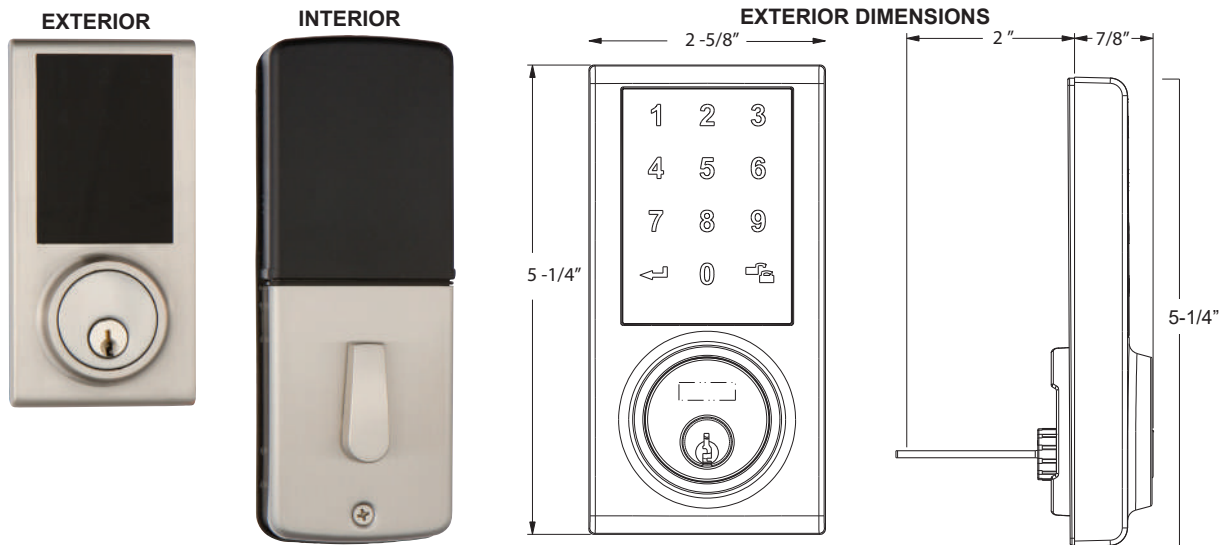

KP300 DIGITAL TOUCHPAD DEADBOLT

Door Prep	Cross bore: 2-1/8" Edge bore: 1" Latch face: 1" x 2-1/4"	Dimensions	Exterior Unit: 5-1/4" x 2-5/8" x 7/8" (H x W x D) Interior Unit: 7-1/2" x 2-7/8" x 1-1/16"
		Door Thickness	1-3/8" ~ 2" door
Backset	Fits 2-3/8" and 2-3/4", Adjustable	Power	6V (4 AA batteries required. Estimated battery life, 1-year)
Strike	9118R & 9117	Entry Methods	Touchscreen & Conventional Key
Throwbolt	1" for maximum security	Passcode	Maximum of 30 User Passcodes & 1 Master code supported
Cylinder	KW1 5-pin standard. SC1 5-pin optional. Packed KD.