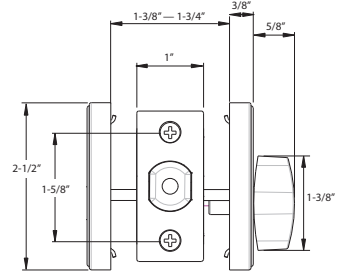

GRADE 3

Single Cylinder (200)

Double Cylinder (210)

One-Sided Half Bore (205)

One-Sided Full Bore (206)

BOX PACKAGING

Model	Function	WT/ LB	CTN QTY		US32D Stainless Steel	US3 Polished Brass	US15 Satin Nickel	US26 Polished Chrome	US19 Black	US12P Tuscany Bronze
200-B	Single Cylinder	27 Lbs	20 Pcs	Item No.	D31002	D31003	D31004	D31006	D31009	D31007
				List Price	\$21.03	\$21.03	\$24.90	\$24.90	\$27.25	\$27.25
210-B	Double Cylinder	32 Lbs	20 Pcs	Item No.	D31012	D31013	D31014	—	D31019	D31017
				List Price	\$34.71	\$34.71	\$35.68		\$40.64	\$40.64
205-S	One-Sided (Half Bore)	15 Lbs	20 Pcs	Item No.	D35002	D35003	D35004	—	—	D35007
				List Price	\$13.08	\$13.08	\$14.48			\$17.18
206-S	One-Sided (Full Bore)	15 Lbs	20 Pcs	Item No.	D36002	—	D36004	—	—	D36007
				List Price	\$16.79		\$18.52			\$20.73
	Turn Button Only		Each	Item No.	D32002	D32003	D32002	D32006	D32009	D32007
				List Price	\$7.92	\$7.92	\$7.92	\$7.92	\$7.92	\$7.92