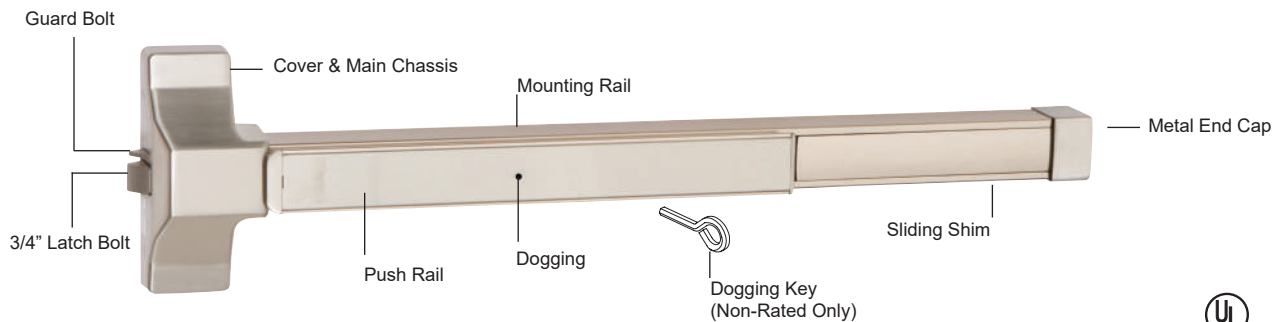

DELANEY® EXIT DEVICES

9000 SERIES / F9100 SERIES (FIRE RATED) GRADE 1 HEAVY DUTY PANIC HARDWARE RIM TYPE EXIT DEVICE

**10 YEAR
WARRANTY**

Specifications

Applications	Offices, Schools, Hospitals, Apartments, Hotel/Motels & other Public Buildings	Mounting	Furnished standard with wood & machine screws. Sex nuts and bolts (1346) optional.
Door Thickness	1-3/4" ~ 2" standard, 2-1/4" optional	Latchbolt	Zinc with 3/4" throw.
Door Size	33" to 36". Bar can be easily field cut to size	Latchbolt Spring	Stainless Steel throughout.
Stile Width	Rim: 4-1/2" minimum stile width required Vertical Rod: 3-1/2" minimum stile width required	Strike	9000 Series (Non-Rated) #8170 Steel Roller Strike 2-3/4" Backset. Optional Strike #8070 for 2-3/8" Backset. 4-7/8" Blank Strike & 161 Edge Filler
Chassis, End Cap & Rail Assembly	Painted Steel (Alum & Duro) or Stainless Steel (US32D)		F9000 Series (Fire Rated) #8070 Steel Roller Strike — 2-3/4" or 2-3/8" Backset. 4-7/8" Blank Strike & 161 Edge Filler
UL Listed	Complies with UL 305 standards. Listed for safety as Panic Hardware.		
Rating	ANSI 156.3 Grade 1		
Door Prep	Will cover stock hollow metal doors with 161 cutout	Cover	Zinc Alloy
		Handing	Non-Handed

9000 SERIES (NON-RATED)

Model	Description	WT/ CTN	QTY/ CTN	ALUMINUM		US32D Stainless Steel
9000-36	HD Rim Type Device for 36" Door	46 Lbs	4	Item No.	691300	691301
				List Price	$345.81	$380.54
9000-36 AL	HD Rim Type Device for 36" Door with Alarm Kit "C" Cylinder	46 Lbs	4	Item No.	691300C	691301C
				List Price	$452.89	$487.61
9000-36 AL	HD Rim Type Device for 36" Door with Alarm Kit "KW1" Cylinder	46 Lbs	4	Item No.	691300K	691301K
				List Price	$452.89	$487.61

F9000 SERIES (FIRE RATED)

Model	Description	WT/ CTN	QTY/ CTN	ALUMINUM		US32D Stainless Steel
F9000-36	HD Fire Rim Type Device for 36" Door	46 Lbs	4	Item No.	693300	693301
				List Price	$404.01	$438.74
F9000-48	HD Fire Rim Type Device for 48" Door	48 Lbs	4	Item No.	—	693302
				List Price		$463.30