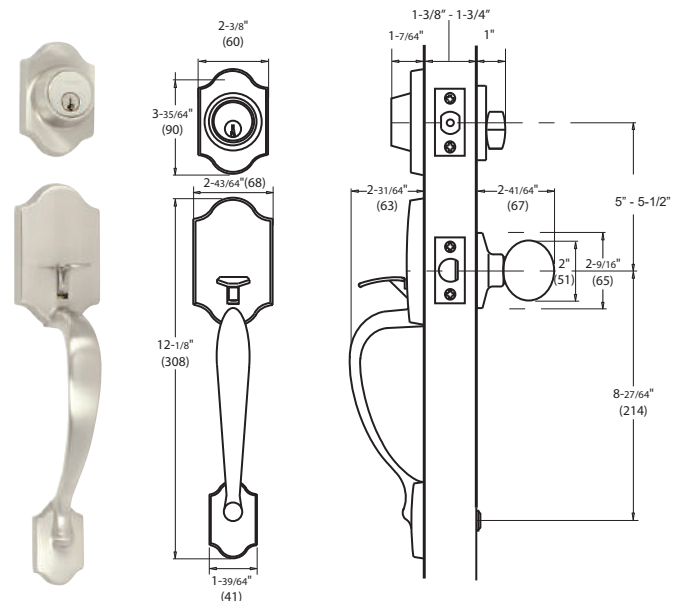

WICKLOW® GRADE 3

BOX PACKAGING

Model	Function	WT/ CTN	CTN QTY		US15 Satin Nickel	US19 Black	US12P Tuscany Bronze
400-WI	Single Cylinder	33 Lbs	10 Pcs	Item No.	D40900	D40909	D40917
				List Price	$133.80	$151.95	$151.95
405-WI	Dummy	30 Lbs	10 Pcs	Item No.	D40901	D40911	D40957
				List Price	$129.91	$148.07	$148.07
410-WI	Double Cylinder	35 Lbs	10 Pcs	Item No.	D41900	D41909	D41917
				List Price	$146.78	$164.91	$164.91