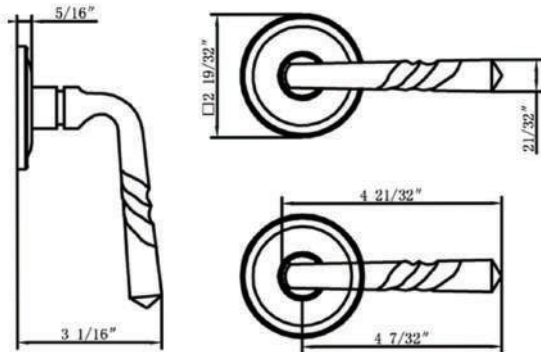

904S-0

Shown in US15
Also available in: US4, US10B, US19, US26

Passage/Privacy **LIST PRICE $118**

Dummy **LIST PRICE $59**