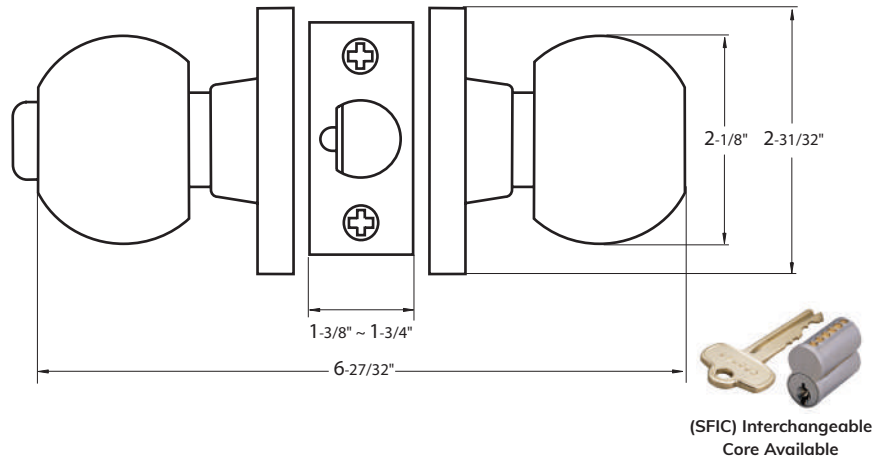

EA SERIES - BA STYLE GRADE 2 CYLINDRICAL KNOB

Door Prep	Cross bore: 2-1/8" Edge bore: 1" Latch face: 2-3/4": 1-1/8" x 2-1/4" 2-3/8": 1" x 2-1/4"	Latches	Entrance: 2-3/4" (E9070T) standard. 2-3/8" (E9060T) optional Pass/Priv: 2-3/4" (E9073T) standard. 2-3/8" (E9063T) optional Faceplate: 2-3/4": 1-1/8" x 2-1/4". 2-3/8": 1" x 2-1/4" Sq. Corner Bolt: 1/2" Stainless Steel throw. Meets 3-Hr. Fire Rating
Backset	2-3/4" UL Latch standard, 2-3/8" optional	Strikes	1-1/8 x 2-3/4" T-strike (9106)
Door Thickness	1-3/8" ~ 2". Adjustable mounting plate	Door Handing	Not Required
Cylinder	SC4 6-pin standard, KW1 5-pin optional Entries packed KA2	Interchangeable Core	Optional small-format 6-pin or 7-pin available
ANSI & Federal Standards	- Meets & exceeds requirements of BHMA/ANSI A156.2 Series 4000, GR2, 400,000 Cycles. - Meets FF-H-106C Federal Standard.	Product Features	- Concealed Mounting Screws - Panic Proof - Push/Turn

Model	Function	WT/LB	CTN QTY		US32D Stainless Steel	US3 Polished Brass	US10B Oil Rubbed Bronze	US32D EI-IC Core (Core not included) Stainless Steel
100-EA	Entrance	34 Lbs	20 Pcs	Item No.	333002	333003	333000	300500
				List Price	$58.50	$62.06	$77.43	$58.50
104-EA	Storeroom	34 Lbs	20 Pcs	Item No.	333622	—	—	—
				List Price	$66.12			
101-EA	Passage	28 Lbs	20 Pcs	Item No.	333822	—	—	—
				List Price	$49.91			
102-EA	Privacy	30 Lbs	20 Pcs	Item No.	333312	—	—	—
				List Price	$51.80			
115-EA	Dummy	13 Lbs	20 Pcs	Item No.	330752	—	—	—
				List Price	$27.47			

*For IC Core ONLY pricing, see page 159