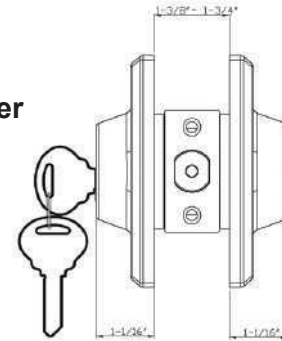

Double Cylinder

Model	Function	WT/CTN	CTN QTY	AP Aged Pewter		ABR Aged Bronze		ABK Aged Black		
				CURVED	SQUARE	CURVED	SQUARE	CURVED	SQUARE	
200-IM	Single Cylinder	34 Lbs	12 Pcs	Item No.	631008C	631008S	631000C	631000S	631009C	631009S
				List Price	$80.67	$80.67	$80.67	$80.67	$80.67	$80.67
210-IM	Double Cylinder	40 Lbs	12 Pcs	Item No.	631508C	631508S	631500C	631500S	631509C	631509S
				List Price	$106.61	$106.61	$106.61	$106.61	$106.61	$106.61

EXTENSION KITS (For SandCast Locksets)

Description	AP Aged Pewter		ABR / ABK Aged Bronze / Aged Black	
	Item No.	Price	Item No.	Price
2-1/4" Extension Kit for Handleset	210001	$27.52	210002	$27.52
	List Price	$27.52	List Price	$27.52
2-1/4" Extension Kit for Deadbolt	210003	$5.19	210004	$5.19
	List Price	$5.19	List Price	$5.19
2-1/4" Extension Kit for Knob/Lever (Passage and Privacy only)	210005	$15.56	210006	$15.56
	List Price	$15.56	List Price	$15.56