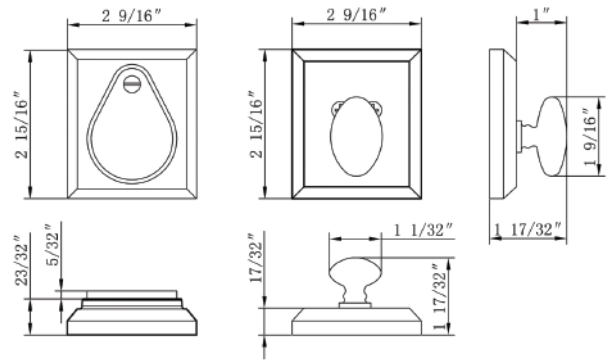

LIST PRICE
910G-1 Single Keyed **$139**
960G-1 Double Keyed **$150**
910GP-0 Patio Bolt **$84**
Shown in USD10B
Also available in: US10B, US15, USD15A, US19