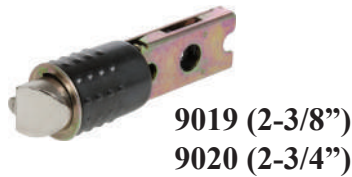

OPTIONAL LATCHES FIXED BACKSET W/ FLOATING COLLAR

Description	Model		US32D
1" Diameter Drive-In Entry Latch 2-3/8" Backset with 1/2" Throw	9019	Item No.	260062
		List Price	$12.00
1" Diameter Drive-In Entry Latch 2-3/4" Backset with 1/2" Throw	9020	Item No.	260064
		List Price	$11.43
1" Diameter Drive-In Entry Latch Adjustable 2-3/4" or 2-3/8" Backset with 1/2" Throw	9019A	Item No.	260063
		List Price	$12.00
1" Diameter Drive-In Deadbolt Latch 2-3/8" Backset w/ 5/8" Throw (3/4" x 1/2" Bolt)	9027	Item No.	261062
		List Price	$13.85
1" Diameter Drive-In Deadbolt Latch 2-3/4" Backset w/ 5/8" Throw (3/4" x 1/2" Bolt)	9028	Item No.	261064
		List Price	$13.85
7/8" Diameter Drive-In Spring Latch 2-3/8" Backset w/ 1/2" Throw	9047	Item No.	260120
		List Price	$7.80