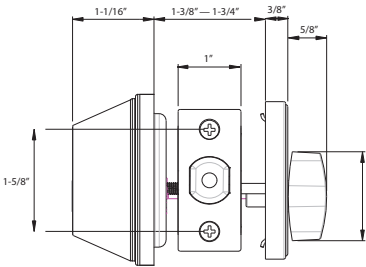

GRADE 3

Single Cylinder (200)

Double Cylinder (210)

One-Sided Half Bore (205)

One-Sided Full Bore (206)

BOX PACKAGING

Model	Function	WT/ LB	CTN QTY		US32D Stainless Steel	US3 Polished Brass	US15 Satin Nickel	US26 Polished Chrome	US19 Black	US12P Tuscany Bronze
200-B	Single Cylinder	27 Lbs	20 Pcs	Item No.	D31002	D31003	D31004	D31006	D31009	D31007
				List Price	\$21.03	\$21.03	\$24.90	\$24.90	\$27.25	\$27.25
210-B	Double Cylinder	32 Lbs	20 Pcs	Item No.	D31012	D31013	D31014	—	D31019	D31017
				List Price	\$34.71	\$34.71	\$35.68		\$40.64	\$40.64
205-S	One-Sided (Half Bore)	15 Lbs	20 Pcs	Item No.	D35002	D35003	D35004	—	—	D35007
				List Price	\$13.08	\$13.08	\$14.48			\$17.18
206-S	One-Sided (Full Bore)	15 Lbs	20 Pcs	Item No.	D36002	—	D36004	—	—	D36007
				List Price	\$16.79		\$18.52			\$20.73
	Turn Button Only		Each	Item No.	D32002	D32003	D32002	D32006	D32009	D32007
				List Price	\$7.92	\$7.92	\$7.92	\$7.92	\$7.92	\$7.92