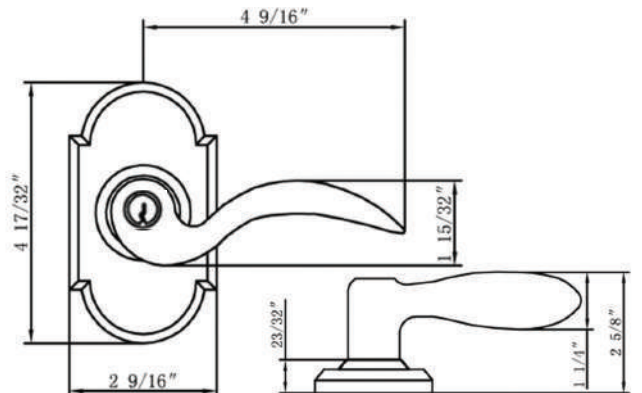

909GK-2
Shown in US10B
Also available in: US15,
USD15A
LIST PRICE $210