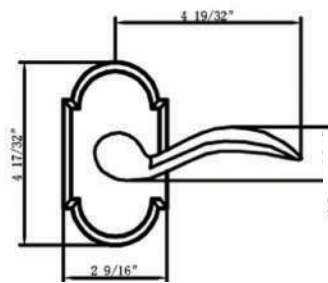

RUSTICO GRANDE

905G-1
Shown in US10B
Also available in: USD10B, US15, USD15A
Passage/Privacy **LIST PRICE $177**
Dummy **LIST PRICE $89**

939G-1
Shown in US10B
Also available in: US4, US15, USD10B, USD15A, US19
Passage/Privacy **LIST PRICE $177**
Dummy **LIST PRICE $89**

909G-2
Shown in USD15A
Also available in: US10B, US15, US19
Passage/Privacy **LIST PRICE $177**
Dummy **LIST PRICE $89**

(Specify Door Handling)

904SG-1
Shown in USD10B
Also available in: US4, US10B, US15, USD15A, US19
Passage/Privacy **LIST PRICE $177**
Dummy **LIST PRICE $89**

904SG-2
Shown in USD15A
Also available in: US10B, US15, US19
Passage/Privacy **LIST PRICE $177**
Dummy **LIST PRICE $89**

HOW TO ORDER PASSAGE & PRIVACY