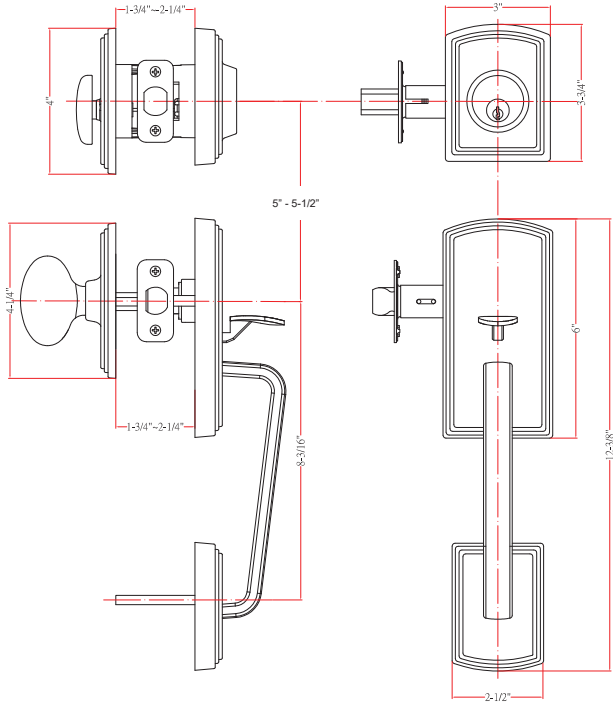

CALLAN® ENTRANCE HANDLESETS

VISCONTI® GRADE 3

BOX PACKAGING Handleset Pricing includes Interior knob or lever. Specify when ordering.

Model	Function	WT/CTN	CTN QTY		US15 Satin Nickel	US10BE Edged Bronze	Black
400-VN	Single Cylinder	35 Lbs	4 Pcs	Item No.	374001	374007	374004
				List Price	$173.73	$173.73	$173.73
405-VN	Dummy	31 Lbs	4 Pcs	Item No.	374051	374057	374054
				List Price	$172.18	$172.18	$172.18