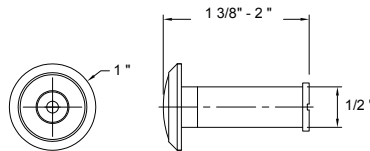

180° SOLID BRASS VIEWER

Base Metal: Brass

1/2" Installation Hole

Description	Finish	Item No.	List Price	CTN QTY	WT/CTN
	US10B	400111	$7.77	25	1 Lbs
	US15	400119	$7.77	25	1 Lbs
	US19	400114	$7.77	25	1Lbs