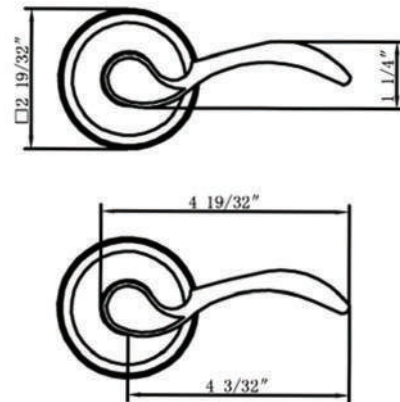

TRADITIONAL

931-0

Shown in US10B

Also available in: US4, US15, US19, US26

Passage/Privacy **LIST PRICE $118**

Dummy **LIST PRICE $59**

903-0

Shown in US10B

Also available in: US15, US26

Passage/Privacy **LIST PRICE $118**

Dummy **LIST PRICE $59**
(Specify Door Handling)

905-0

Shown in US15

Also available in: VD, US10B, US26

Passage/Privacy **LIST PRICE $118**

Dummy **LIST PRICE $59**

906-0

Shown in US10B

Also available in: PVD, US15, US26

Passage/Privacy **LIST PRICE $118**

Dummy **LIST PRICE $59**

HOW TO ORDER PASSAGE & PRIVACY