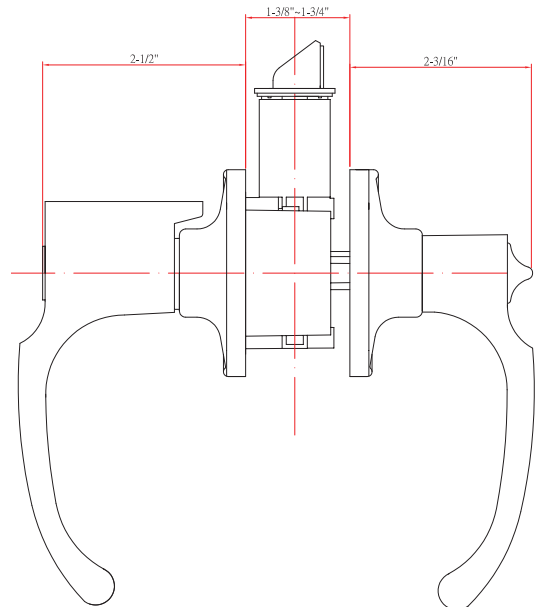

NEWPORT® GRADE 2

Door Handing:
Non-Handed Lever

BOX PACKAGING

Model	Function	WT/ CTN	CTN QTY		US3 Bright Brass	US15 Satin Nickel	US10BE Edged Bronze
500T-NE-G2	Entrance	21 Lbs	10 Pcs	Item No.	G2KN5003	G2KN5001	G2KN5007
				List Price	$41.49	$45.64	$48.78
501T-NE-G2	Passage	18 Lbs	10 Pcs	Item No.	G2KN5013	G2KN5011	G2KN5017
				List Price	$33.25	$35.67	$37.87
502T-NE-G2	Privacy	19 Lbs	10 Pcs	Item No.	G2KN5023	G2KN5021	G2KN5027
				List Price	$34.80	$37.40	$39.32
515-NE	Dummy	15 Lbs	20 Pcs	Item No.	KN5053	KN5051	KN5057
				List Price	$12.04	$13.89	$15.29