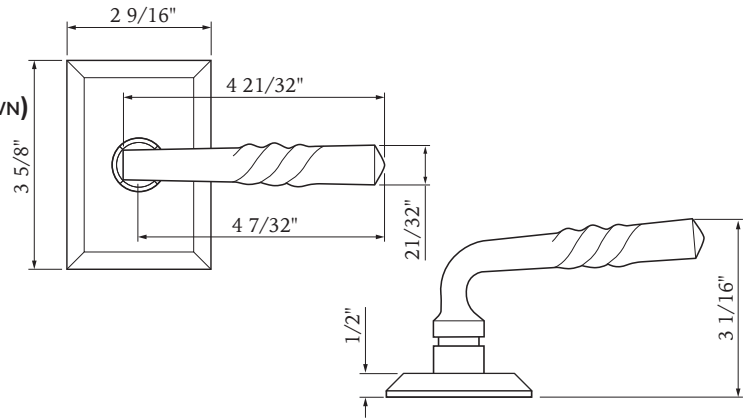

904-1 (SQUARE PLATE - SHOWN) & 904-2 (CURVED PLATE)

Shown in US10B
Also available in: US15, US19
Passage/Privacy **LIST PRICE $137**
Dummy **LIST PRICE $68**