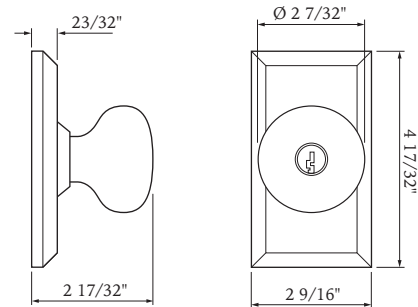

905GK-1

Shown in USD10B
Also available in: US10B, US15, USD15A

LIST PRICE $210