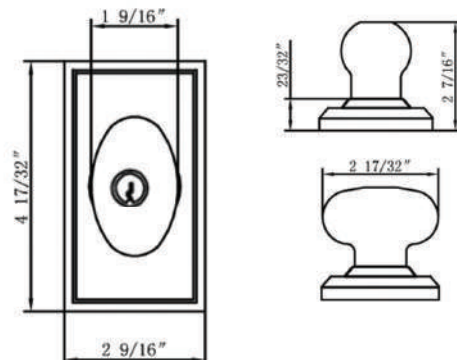

Bravura KEYED ENTRY

Specifications: ANSI Rated Grade 2

Door Prep	Cross bore: 2-1/8" Edge bore: 1" Latch Face: 1" x 2-1/4" Mounting (center to center) 5-1/2"	Latches	2-3/8 to 2-3/4" Adjustable Latch Standard Drive-In Latch Available
		Cylinder	SC1 5-Pin C Keyway
Door Thickness	1-3/4" Standard, 1-3/8" Optional 2", 2-1/4", & 2-1/2" Extension Kits Available	Strikes	Full lip round corner (9103)
		Door Handing	Specify handing when ordering lever as Interior option
		Functions	Entrance Entrance

905K-0

Shown in US15
Also available in: PVD, US10B, US26

LIST PRICE $166

906K-0

Shown in US10B
Also available in: PVD, US15, US26

LIST PRICE $166

906GK-1

Shown in US10B
Also available in: US15, USD10B

LIST PRICE $210

905GK-1

Shown in USD10B
Also available in: US10B, US15, USD15A

LIST PRICE $210

HOW TO ORDER KEYED LOCKSETS