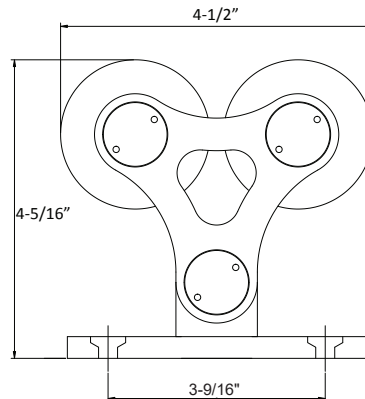

Weight Limit:

330 Lbs per set

Description	Finish	Item No.	List Price	CTN QTY	WT/CTN
Round Sliding Door 6 FT Track Kit - Double Wheel Hanger	Brushed Steel	SD2061	$450.92	1	15 Lbs
Round Sliding Door 8 FT Track Kit - Double Wheel Hanger	Brushed Steel	SD2081	$472.97	1	17 Lbs