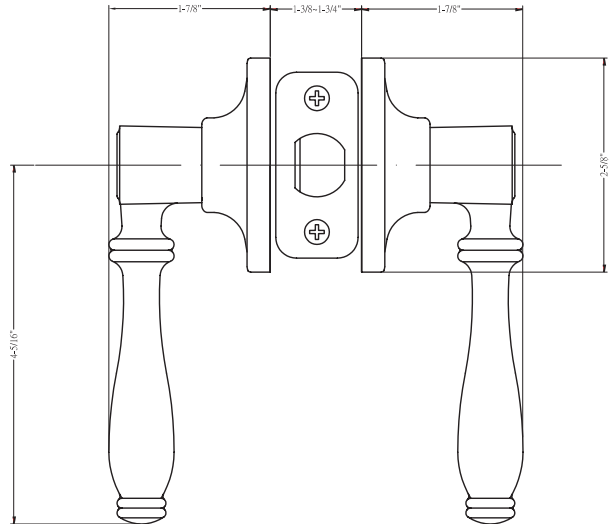

CALLAN® LEVERS GRADE 3

SILONA™ GRADE 3

Door Handing:
Non-Handed

BOX PACKAGING

Model	Function	WT/ CTN	CTN QTY		US15 Satin Nickel	US26 Polished Chrome	US10BE Edged Bronze	Antique Silver
500T - SL	Entrance	35 Lbs	20 Pcs	Item No.	ST5101	ST5106	ST5107	ST5102
				List Price	$32.17	$32.17	$35.43	$35.43
501T - SL	Passage	23 Lbs	20 Pcs	Item No.	ST5011	ST5016	ST5017	ST5012
				List Price	$24.85	$24.85	$27.12	$27.12
502T - SL	Privacy	24 Lbs	20 Pcs	Item No.	ST5021	ST5026	ST5027	ST5022
				List Price	$26.65	$26.65	$28.64	$28.64
515 - SL	Dummy	15 Lbs	20 Pcs	Item No.	ST5051	ST5056	ST5057	ST5052
				List Price	$13.89	$13.89	$15.29	$15.29
300 - SL	Combo	62 Lbs	20 Pcs	Item No.	ST3001	—	ST3007	—
				List Price	$52.75		$58.05