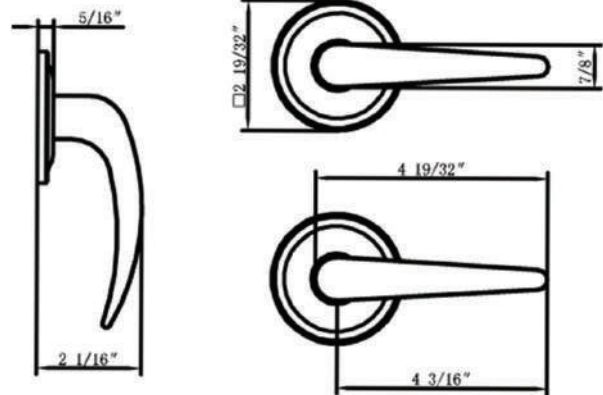

939-0
Shown in US15
Also available in: US4, US10B, US19, US26
Passage/Privacy **LIST PRICE $134**
Dummy **LIST PRICE $67**