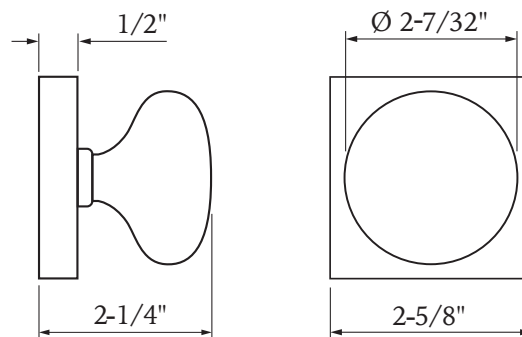

906-7
Shown in US15
Also available in: US10B, US26
Passage/Privacy **LIST PRICE $134**
Dummy **LIST PRICE $67**