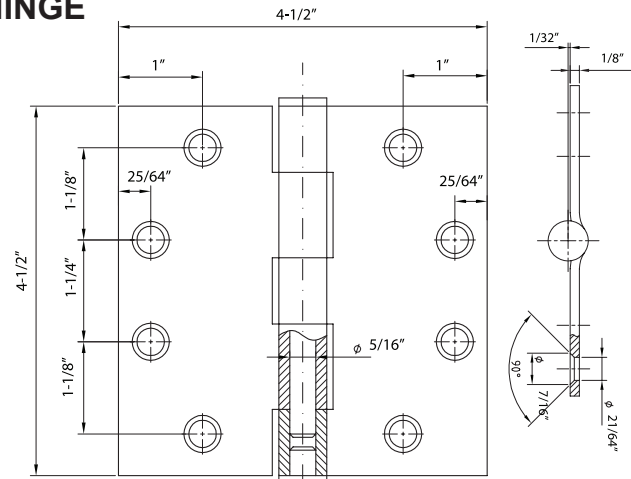

PLAIN BEARING 4½" X 4½" COMMERCIAL HINGE

SPECIFICATIONS

- #12 x ½" Machine Screws (12-24NC) standard
- #12 x 1¼" Wood Screws standard
- Gauge 0.134" Steel
- Box packed 1.5 pair (3 pcs) per box
  15 Pair / CTN, 34 Lbs
- Priced per pair (2 Hinges)
- Base Metal is Steel

Description	Radius	US26D Dull Chrome	
4 ½" x 4 ½" Plain Bearing Hinge	Sq.	Item No.	CH4506
		List Price	$15.56

SPRING HINGE 4½" X 4½"

SPECIFICATIONS

- #12 X ½" Machine screws (12-24NC) standard
- #10 x 1¼" Wood screws standard
- Gauge 0.134" Steel
- Box packed 1 pair (2 pcs) per box
  20 Pair / CTN, 47 Lbs
- Priced per pair (2 Hinges)
- Base Metal is Steel