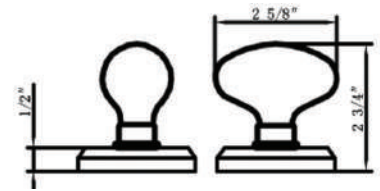

905G-1
Shown in US10B
Also available in: USD10B, US15, USD15A
Passage/Privacy **LIST PRICE $177**
Dummy **LIST PRICE $89**