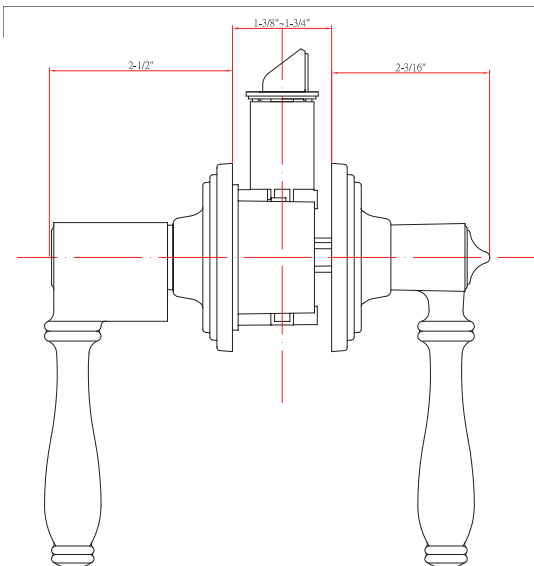

SORADO®

GRADE 3

Door Handing:
Reversible Lever

BOX PACKAGING

Model	Function	WT/ CTN	CTN QTY		US15 Satin Nickel	US10BE Edged Bronze	BL Black
500T-SO	Entrance	25 Lbs	10 Pcs	Item No.	360101	360107	360104
				List Price	$75.85	$75.85	$75.85
501T-SO	Passage	20 Lbs	10 Pcs	Item No.	364101	364107	364104
				List Price	$71.96	$71.96	$71.96
502T-SO	Privacy	21 Lbs	10 Pcs	Item No.	362101	362107	362104
				List Price	$71.96	$71.96	$71.96
515-SO	Dummy	17 Lbs	20 Pcs	Item No.	365101	365107	365104
				List Price	$36.02	$36.02	$37.82