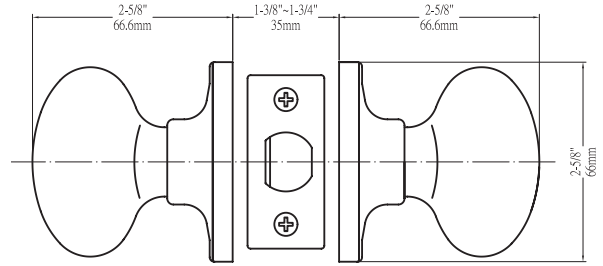

CALLAN® KNOBS GRADE 3

CARLYLE® GRADE 3

BOX PACKAGING

Model	Function	WT/ LB	CTN QTY		US3 Bright Brass	US15 Satin Nickel	US15A Antique Nickel	US10B Oil Rubbed Bronze	US10BE Edged Bronze	BLACK	Antique Silver
100T - CA	Entrance	27 Lbs	20 Pcs	Item No.	KE1003	KE1001	KE1008	KE1000	KE1007	KE1004	KE1002
				List Price	$26.52	$29.11	$29.11	$30.07	$30.07	$30.07	$30.07
101T - CA	Passage	22 Lbs	20 Pcs	Item No.	KE1013	KE1011	KE1018	KE1010	KE1017	KE1014	KE1012
				List Price	$23.39	$25.62	$25.62	$26.45	$26.45	$26.45	$26.45
102T - CA	Privacy	22 Lbs	20 Pcs	Item No.	KE1023	KE1021	KE1028	KE1020	KE1027	KE1024	KE1022
				List Price	$23.80	$26.08	$26.08	$26.81	$26.81	$26.81	$26.81
115 - CA	Dummy	9 Lbs	20 Pcs	Item No.	KE1053	KE1051	KE1058	KE1050	KE1057	KE1054	KE1052
				List Price	$12.04	$13.23	$13.23	$13.65	$13.65	$13.65	$13.65
300T - CA	Combo	54 Lbs	20 Pcs	Item No.	—	KE3001	KE3008	KE3000	KE3007	—	—
				List Price		$49.67	$49.67	$52.71	$52.71