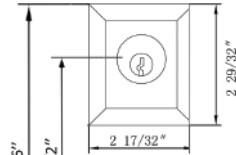

HOW TO ORDER HANDLESET EXTERIOR LOCKS

913

Available in US15,
US10B

LIST PRICE

Single Keyed **\$346**

Full Dummy **\$346**

915

Available in US10B,
US15, US19