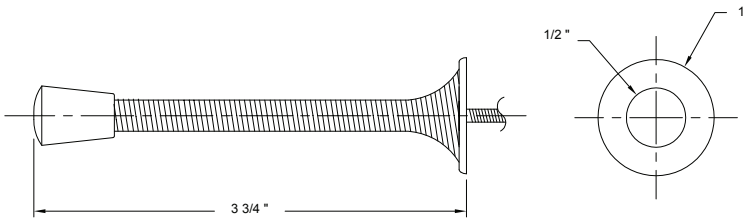

3-3/4" SPRING DOOR STOP

Base Metal: Zinc

	Description	Finish	Item No.	List Price	CTN QTY	WT/CTN
	Spring Door Stop 3 3/4"	US15	402118	$1.03	300	19 Lbs
	Spring Door Stop 3 3/4" w/ Black Tips	US15A	402113	$1.03	300	19 Lbs
	Spring Door Stop 3 3/4" w/ Black Tips	US10B	402108	$1.14	300	19 Lbs