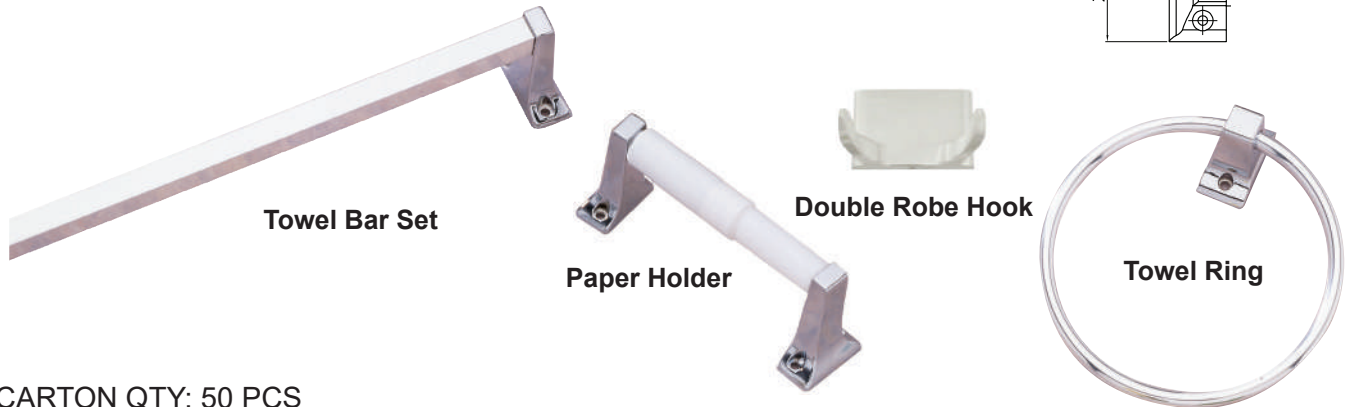

200 SERIES BATHROOM ACCESSORIES

Rosette Size:

CARTON QTY: 50 PCS

DESCRIPTION	WT/LB	US26 Polished Chrome	
Paper Holder (White Plastic Roller)	25 Lbs	Item No.	501001B
		List Price	$4.80
Double Robe Hook	17 Lbs	Item No.	501012
		List Price	$2.57
Towel Ring	11 Lbs	Item No.	501022
		List Price	$4.54
18" Towel Bar Set	23 Lbs	Item No.	501018K
		List Price	$6.54
24" Towel Bar Set	26 Lbs	Item No.	501024K
		List Price	$7.28
Towel Bar Post Only	15 Lbs	Item No.	501100
		List Price	$4.61
3/4" x 18" Towel Bar Only	11 Lbs	Item No.	582118
		List Price	$1.93
3/4" x 24" Towel Bar Only	12 Lbs	Item No.	582124
		List Price	$2.67
3/4" x 30" Towel Bar Only	12 Lbs	Item No.	582130
		List Price	$3.07

Bulk Packaged.

MEDICINE CABINETS

Item No.	Description	SIZE		CTN QTY	WT/CTN
500001	Stainless Steel Framed Medicine Cabinet Beveled Edge Mirror Medicine Cabinet ~~SPECIFICATIONS~~ - Recessed Mounting - - Rough Opening 13-1/2" x 17-1/2"	16" x 20"	$49.81	1 Pcs	9 Lbs
500002		16" x 22"	$70.59	1 Pcs	9 Lbs