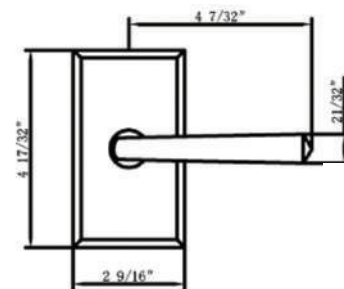

904SG-1
Shown in USD10B
Also available in: US4, US10B, US15, USD15A, US19
Passage/Privacy **LIST PRICE $177**
Dummy **LIST PRICE $89**