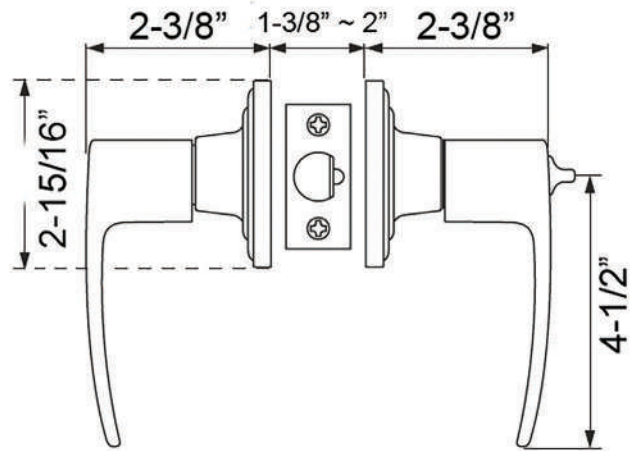

DELANEY® LEVERSETS

RH SERIES - MD STYLE GRADE 2 TUBULAR LEVER

Model	Function	WT/LB	CTN QTY	US26D Dull Chrome	
500-RH-MD	Entrance	29 Lbs	10 Pcs	Item No.	321522
				List Price	$77.33
504-RH-MD	Storeroom	29 Lbs	10 Pcs	Item No.	326522
				List Price	$77.33
509-RH-MD	Classroom	29 Lbs	10 Pcs	Item No.	329522
				List Price	$82.50
501-RH-MD	Passage	26 Lbs	10 Pcs	Item No.	324522
				List Price	$69.08
502-RH-MD	Privacy	26 Lbs	10 Pcs	Item No.	322522
				List Price	$71.00
515-RH-MD	Dummy	18 Lbs	20 Pcs	Item No.	325522
				List Price	$33.71