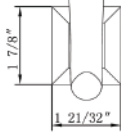

HOW TO ORDER HANDLESET EXTERIOR LOCKS

913

Available in US15,
US10B

LIST PRICE

Single Keyed **\$346**

Full Dummy **\$346**

915

Available in US10B,
US15, US19