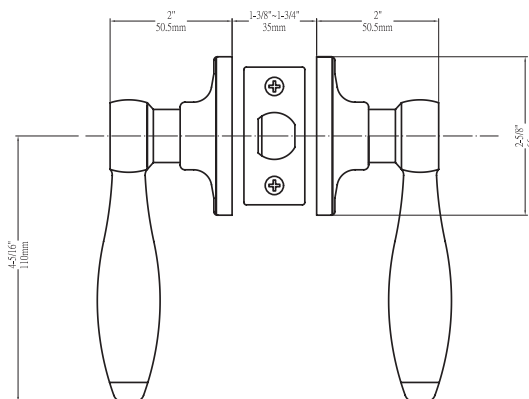

CALLAN® LEVERS GRADE 3

KENDALL®

GRADE 3

Door Handing:
Reversible Lever

BOX PACKAGING

Model	Function	WT/ LB	CTN QTY		US3 Bright Brass	US15 Satin Nickel	US15A Antique Nickel	US10BE Edged Bronze
500T - KI	Entrance	35 Lbs	20 Pcs	Item No.	KI5103	KI5101	KI5108	KI5107
				List Price	$27.91	$32.17	$32.17	$35.43
501T - KI	Passage	23 Lbs	20 Pcs	Item No.	KI5013	KI5011	KI5018	KI5017
				List Price	$22.39	$24.85	$24.85	$28.64
502T - KI	Privacy	24 Lbs	20 Pcs	Item No.	KI5023	KI5021	KI5028	KI5027
				List Price	$23.99	$26.65	$26.65	$27.28
515 - KI	Dummy	15 Lbs	20 Pcs	Item No.	KI5053	KI5051	KI5058	KI5057
				List Price	$12.04	$13.89	$13.89	$15.29
300T - KI	Combo	62 Lbs	20 Pcs	Item No.	KI3003	KI3001	KI3008	KI3007
				List Price	$46.44	$52.75	$52.75	$58.05