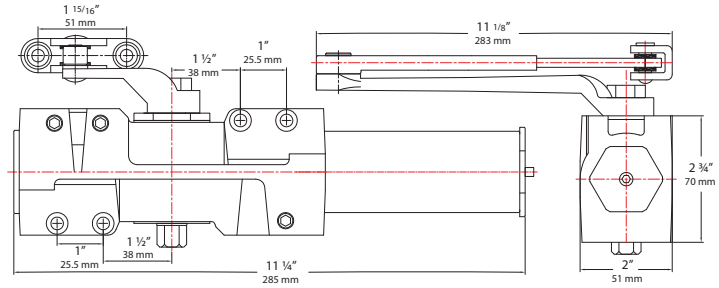

DELANEY® DOOR CLOSERS

8000 / 8000-DA SERIES

Power Size 1-6

UL LISTED

**10 YEAR
WARRANTY**

Model	WT/CTN	QTY/CTN	Aluminum	Duro Bronze
8000 Series Door Closer with Standard Full Cover	26 Lbs.	2 Pcs	Item No.	608810
			List Price	$148.43
8000 Series Door Closer with Delay Action (DA) & Standard Full Cover	26 Lbs.	2 Pcs	Item No.	608840
			List Price	$155.18