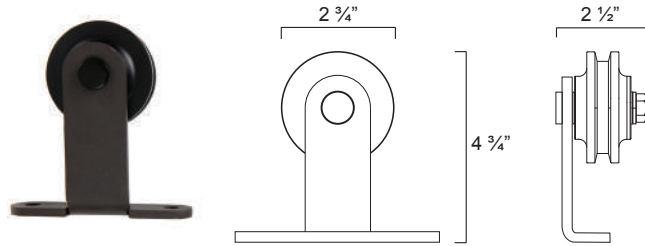

DELANEY® FLAT TRACK

3000 SERIES Top Mount

Weight Limit:
260 Lbs per set

Description	Finish	Item No.	List Price	CTN QTY	WT/CTN
3000 Series 6 FT Barn Door Hardware (Low Profile Top Mount)	Black	BD3064	$229.22	1	15 Lbs
3000 Series 6 FT Barn Door Hardware (Low Profile Top Mount)	Bronze	BD3069	$229.22	1	15 Lbs
3000 Series 6 FT Barn Door Hardware (Low Profile Top Mount)	Brushed Steel	BD3061	$379.70	1	15 Lbs
3000 Series 6 FT Barn Door Hardware (Low Profile Top Mount)	Satin Nickel	BD3062	$284.78	1	15 Lbs
3000 Series 8 FT Barn Door Hardware (Low Profile Top Mount)	Black	BD3084	$275.52	1	17 Lbs
3000 Series 8 FT Barn Door Hardware (Low Profile Top Mount)	Bronze	BD3089	$275.52	1	17 Lbs
3000 Series 8 FT Barn Door Hardware (Low Profile Top Mount)	Brushed Steel	BD3081	$460.74	1	17 Lbs
3000 Series 8 FT Barn Door Hardware (Low Profile Top Mount)	Satin Nickel	BD3082	$345.56	1	17 Lbs