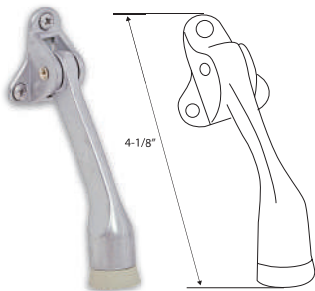

Description	Finish	Item No.	List Price	CTN QTY	WT/CTN
Drop Down Door Holder	US26D	402806	$7.46	15	12 Lbs