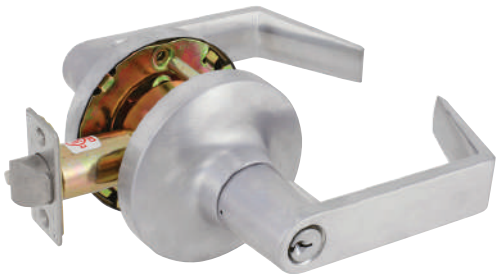

Specifications

Door Prep	Cross bore: 2-1/8" Edge bore: 1" Latch face: 2-3/4": 1-1/8" x 2-1/4" 2-3/8": 1" x 2-1/4"	Latches	Entrance: 2-3/4" (E9070T) standard. 2-3/8" (E9060T) optional Pass/Priv: 2-3/4" (E9073T) standard. 2-3/8" (E9063T) optional Faceplate: 2-3/4": 1-1/8" x 2-1/4". 2-3/8": 1" x 2-1/4" Sq. Corner Bolt: 1/2" Stainless Steel throw. Meets 3-Hr. Fire Rating
Backset	2-3/4" UL Latch standard, 2-3/8" optional	Strikes	4-7/8" ANSI Strike standard (9109)
Door Thickness	1-3/8" ~ 2". Adjustable mounting plate		
Cylinder	SC4 6-pin standard, KW1 5-pin optional Entries packed KA2	Interchangeable Core	Optional small-format 6-pin or 7-pin available
ANSI & Federal Standards	- Meets & exceeds requirements of BHMA/ANSI A156.2 Series 4000, GR2, 400,000 Cycles. - Meets FF-H-106C Federal Standard.	Product Features	- Independent Torsion Spring - Concealed Mounting Screws - Clutch Function - Removable Through Bolts - Anti-Friction Latch Retractor - Panic Proof - Push/Turn

E SERIES - CT STYLE GRADE 2 CYLINDRICAL LEVER