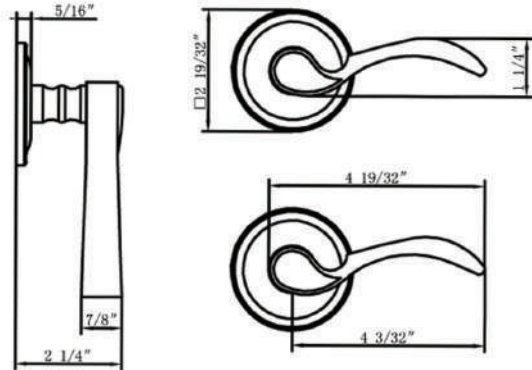

904-0

Shown in US15
Also available in: US10B, US19

Passage/Privacy **LIST PRICE $118**

Dummy **LIST PRICE $59**