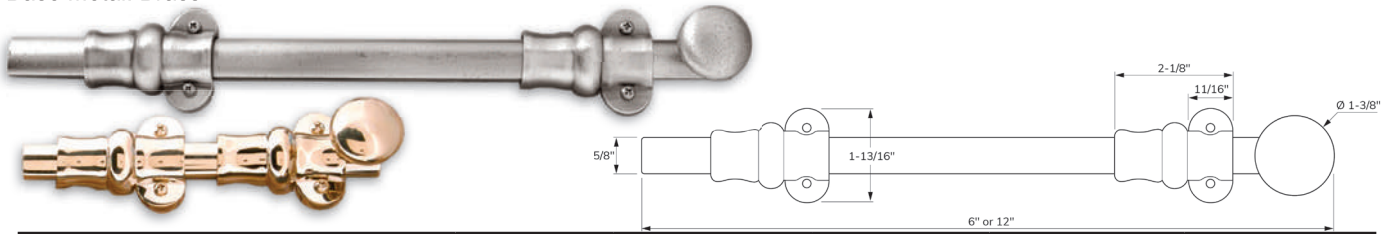

DELANEY® TRIM HARDWARE

SOLID BRASS SURFACE BOLTS

Base Metal: Brass

Description	Finish	Item No.	List Price	CTN QTY	WT/CTN
762 Surface Bolt 12"	PVD	BV760015	$60.06	48	15 Lbs
762 Surface Bolt 12"	US15	BV760016	$60.06	48	15 Lbs
762 Surface Bolt 12"	US10B	BV760017	$60.06	48	15 Lbs
762 Surface Bolt 12"	US26	BV760021	$60.06	48	15 Lbs
766 Surface Bolt 6"	PVD	BV760010	$48.51	76	15 Lbs
766 Surface Bolt 6"	US15	BV760011	$48.51	76	15 Lbs
766 Surface Bolt 6"	US10B	BV760012	$48.51	76	15 Lbs
766 Surface Bolt 6"	US26	BV760020	$48.51	76	15 Lbs