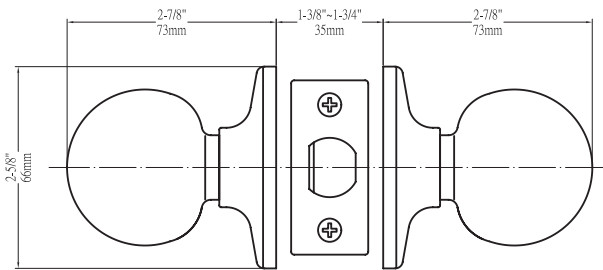

FAIRFIELD® GRADE 3

BOX PACKAGING

Model	Function	WT/ LB	CTN QTY		US3 Bright Brass	US5 Antique Brass	US15 Satin Nickel	US15A Antique Nickel	US10B Oil Rubbed Bronze	US10BE Edged Bronze	BLACK
100T-FD	Entrance	27 Lbs	20 Pcs	Item No.	KR1003	KR1005	KR1001	KR1008	KR1000	KR1007	KR1004
				List Price	$20.99	$23.34	$23.34	$23.34	$25.67	$25.67	$25.67
101T-FD	Passage	22 Lbs	20 Pcs	Item No.	KR1013	KR1015	KR1011	KR1018	KR1010	KR1017	KR1014
				List Price	$18.13	$20.14	$20.14	$20.14	$22.18	$22.18	$22.18
102T-FD	Privacy	22 Lbs	20 Pcs	Item No.	KR1023	KR1025	KR1021	KR1028	KR1020	KR1027	KR1024
				List Price	$18.53	$20.58	$20.58	$20.58	$22.64	$22.64	$22.64
115-FD	Dummy	9 Lbs	20 Pcs	Item No.	KR1053	KR1055	KR1051	KR1058	KR1050	KR1057	KR1054
				List Price	$8.20	$9.11	$9.11	$9.11	$10.05	$10.05	$10.05
300T-FD	Combo	54 Lbs	20 Pcs	Item No.	KR3003	—	KR3001	—	KR3000	KR3007	—
				List Price	$39.51		$43.93		$48.31	$48.31