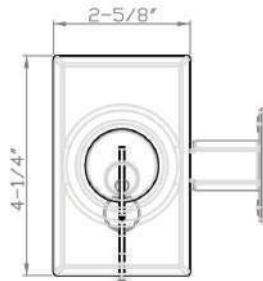

Double Cylinder