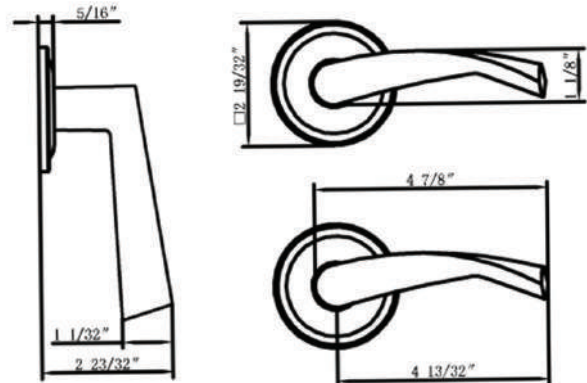

937-0
Shown in US15
Also available in: US10B, US26
Passage/Privacy **LIST PRICE $134**
Dummy **LIST PRICE $67**
(Specify Door Handling)