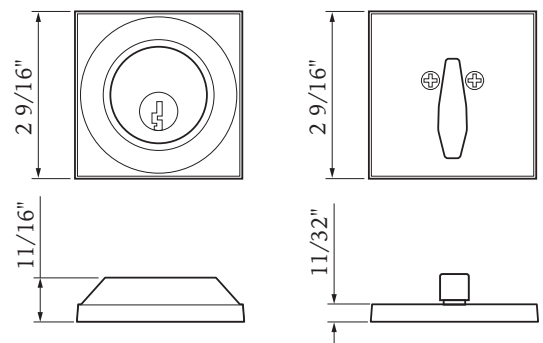

LIST PRICE
910-7 Single Keyed **$106**
960-7 Double Keyed **$118**
910P-7 Patio Bolt **$77**
Shown in US15
Also available in: US4, US10B, US19, US26