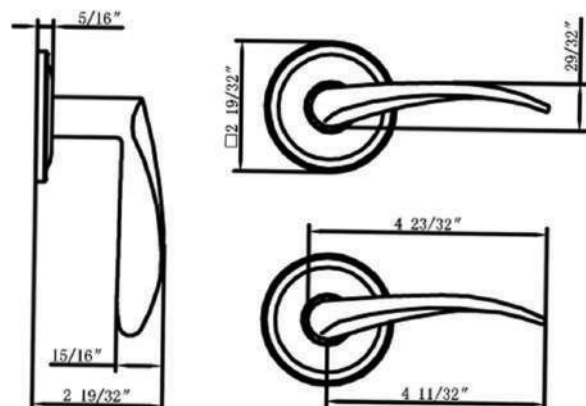

Specifications: ANSI Rated Grade 2

Door Prep	Cross bore: 2-1/8" Edge bore: 1" Latch Face: 1" x 2-1/4"	Latches	2-3/8" Standard and 2-3/4" Optional Faceplate: 1" x 2-1/4" round corner Bolt: 1/2" Solid Brass throw Drive0in or UL Available
Backset	2-3/8" Standard and 2-3/4" Optional	Strikes	Full lip round corner (9103) & square
Door Thickness	1-3/8" ~ 2", 2-1/4" & 2-1/2" Extension Kits Available	Rosette Size	2-5/8" diameter

Not all styles are shown. Please refer to page 8 to see all the rosettes, knobs and levers available.

MODERNE

945-0
Shown in US26
Also available in: US4, US15, US10B
Passage/Privacy **LIST PRICE $134**
Dummy **LIST PRICE $67**
(Specify Door Handling)

935-0
Shown in US15
Also available in: US10B, US26
Passage/Privacy **LIST PRICE $134**
Dummy **LIST PRICE $67**
(Specify Door Handling)

937-0
Shown in US15
Also available in: US10B, US26
Passage/Privacy **LIST PRICE $134**
Dummy **LIST PRICE $67**
(Specify Door Handling)

HOW TO ORDER PASSAGE & PRIVACY