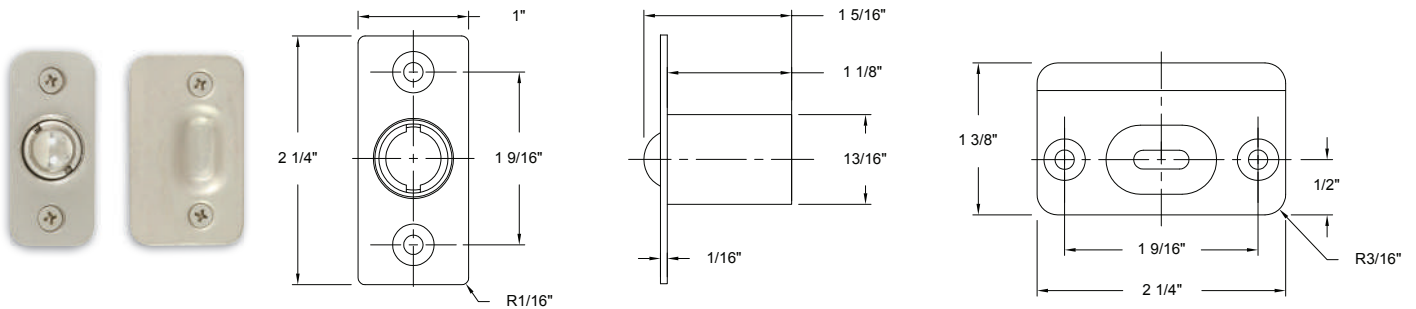

MORTISE BALL CATCH

Base Metal: Zinc

	Description	Finish	Item No.	List Price	CTN QTY	WT/ CTN
	Mortise Ball Catch 2 1/4" x 1"	US3	420100	$4.70	50	8 Lbs
	Mortise Ball Catch 2 1/4" x 1"	US15	420400	$4.91	50	8 Lbs
	Mortise Ball Catch 2 1/4" x 1"	US10B	420401	$5.42	50	8 Lbs