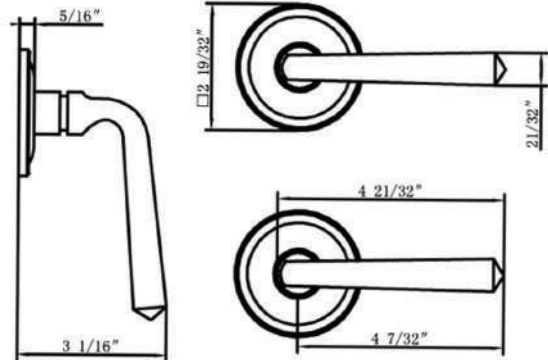

Bravura KNOBS & LEVERS

Specifications: ANSI Rated Grade 2

Door Prep	Cross bore: 2-1/8" Edge bore: 1" Latch Face: 1" x 2-1/4"	Latches	2-3/8" Standard and 2-3/4" Optional Faceplate: 1" x 2-1/4" round corner Bolt: 1/2" Solid Brass throw Drive0in or UL Available
Backset	2-3/8" Standard and 2-3/4" Optional	Strikes	Full lip round corner (9103) & square
Door Thickness	1-3/8" ~ 2", 2-1/4" & 2-1/2" Extension Kits Available		

Not all styles are shown. Please refer to page 8 to see all the rosettes, knobs and levers available.

TRADITIONAL

903-0

Shown in Bright Chrome US26
Also available in: US10B, US15

Passage/Privacy **LIST PRICE $118**

Dummy **LIST PRICE $59**
(Specify Door Handling)

904-0

Shown in US15
Also available in: US10B, US19

Passage/Privacy **LIST PRICE $118**

Dummy **LIST PRICE $59**

904S-0

Shown in US15
Also available in: US4, US10B, US19, US26

Passage/Privacy **LIST PRICE $118**

Dummy **LIST PRICE $59**

HOW TO ORDER PASSAGE & PRIVACY