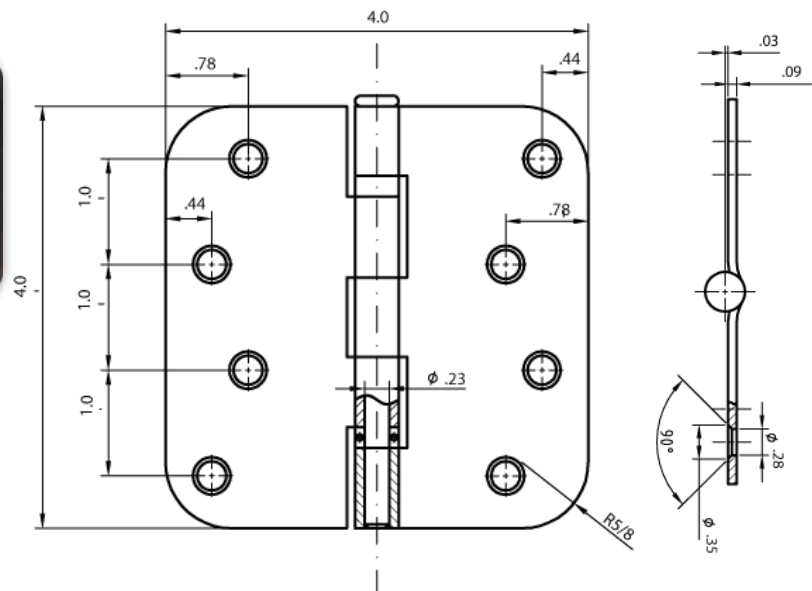

Description	Radius	US3	US10B	US15	
		Polished Brass	Oil Rubbed Bronze	Satin Nickel	
4" x 4" Ball Bearing Hinge	5/8"	Item No.	RH7503	RH7510	RH7515
		List Price	$9.72	$9.72	$9.72