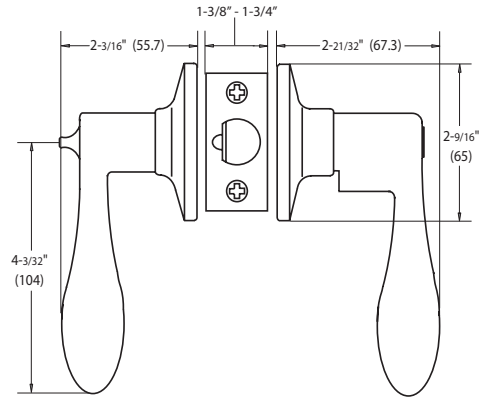

DELANEY® LEVERS GRADE 3

LOGAN GRADE 3

Door Handing:
Reversible Lever
Handing required for
Dummy function &
Handleset interior

BOX PACKAGING

Model	Function	WT/ CTN	CTN QTY		US15 Satin Nickel	US3 Polished Brass	US26 Polished Chrome	US19 Black	US12P Tuscany Bronze
500T - LO	Entrance	26 Lbs	20 Pcs	Item No.	D20820	D20823	D20826	D20829	D20827
				List Price	$35.67	$35.67	$35.67	$39.26	$39.26
501T - LO	Passage	23 Lbs	20 Pcs	Item No.	D24820	D24823	D24826	D24829	D24827
				List Price	$27.55	$27.55	$27.55	$30.05	$30.05
502T - LO	Privacy	24 Lbs	20 Pcs	Item No.	D22820	D22823	D22826	D22829	D22827
				List Price	$29.54	$29.54	$29.54	$31.74	$31.74
502T - LO	Push Button Privacy (Panic Proof)	24 Lbs	20 Pcs	Item No.	D22820P	—	—	—	D22827P
				List Price	$32.11				$33.52
515 - LO	Dummy	15 Lbs	20 Pcs	Item No.	D25820	D25823	D25826	D25829	D25827
				List Price	$15.40	$15.40	$15.40	$19.55	$19.55