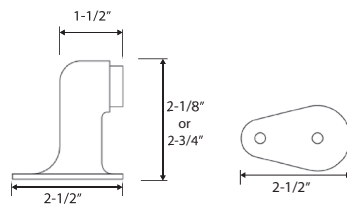

BRASS GOOSE NECK DOOR STOP

2-3/4" SOLID BRASS FLOOR STOP (922)

Base Metal: Brass

Description	Finish	Item No.	List Price	CTN QTY	WT/CTN
Gooseneck Door Stop 2-1/8"	US26D	401187	$20.97	4	3 Lbs
Gooseneck Door Stop 2-1/8"	US10B	401180	$20.97	4	3 Lbs
Gooseneck Door Stop 2 3/4"	US26D	401340	$21.44	4	3 Lbs
Gooseneck Door Stop 2 3/4"	US10B	401347	$21.44	4	3 Lbs
921 1-3/8" Solid Brass Floor Stop PVD	PVD	BV921000	$15.02	100	15 Lbs
921 1-3/8" Solid Brass Floor Stop US15	US15	BV921001	$15.02	100	15 Lbs
921 1-3/8" Solid Brass Floor Stop US10B	US10B	BV921002	$15.02	100	15 Lbs
921 1-3/8" Solid Brass Floor Stop US26	US26	BV921003	$15.02	100	15 Lbs
922 2-3/4" Solid Brass Floor Stop PVD	PVD	BV922000	$21.95	100	15 Lbs
922 2-3/4" Solid Brass Floor Stop US15	US15	BV922001	$21.95	100	15 Lbs
922 2-3/4" Solid Brass Floor Stop US10B	US10B	BV922002	$21.95	100	15 Lbs
922 2-3/4" Solid Brass Floor Stop US26	US26	BV922003	$21.95	100	15 Lbs