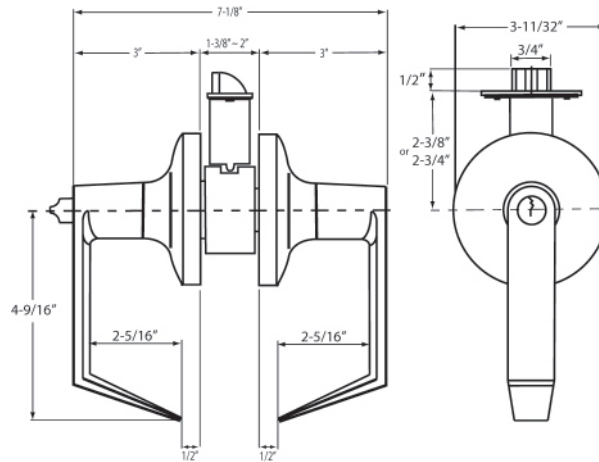

Model	Function	WT/LB	CTN QTY	EV Series		EC Series - IC Core (Core not included)		
				US26D Dull Chrome	US10B Oil Rubbed Bronze	US26D IC Core Dull Chrome	US10B IC Core Oil Rubbed Bronze	
500-E	Entrance	29 Lbs	6 Pcs	Item No.	3V5002	3V5000	3V5102	3V5100
				List Price	$98.93	$104.79	$92.43	$98.30
504-E	Storeroom	29 Lbs	6 Pcs	Item No.	3V5042	3V5040	3V5142	3V5140
				List Price	$98.93	$104.79	$92.43	$98.30
509-E	Classroom	29 Lbs	6 Pcs	Item No.	3V5092	3V5090	3V5192	3V5190
				List Price	$104.11	$109.97	$97.64	$103.49
501-E	Passage	26 Lbs	6 Pcs	Item No.	3V5012	3V5010	—	—
				List Price	$79.16	$84.40		
502-E	Privacy	28 Lbs	6 Pcs	Item No.	3V5022	3V5020	—	—
				List Price	$81.53	$87.15		
515-E	Dummy	18 Lbs	12 Pcs	Item No.	3V5052	3V5050	—	—
				List Price	$39.72	$42.68		

*For IC Core ONLY pricing, see page 159