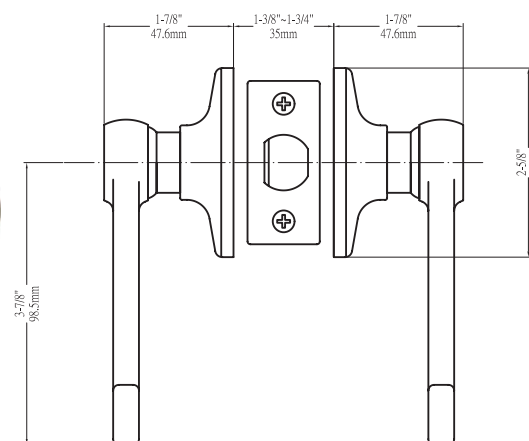

LEXINGTON

GRADE 3

Door Handing:
Reversible Lever

BOX PACKAGING

Model	Function	WT/ CTN	CTN QTY		US3 Bright Brass	US15 Satin Nickel	US5 Antique Brass
500T - LE	Entrance LE/LE	35 Lbs	20 Pcs	Item No.	KA5103	KA5101	KA5105
				List Price	$27.91	$32.17	$32.17
501T - LE	Passage	23 Lbs	20 Pcs	Item No.	KA5013	KA5011	KA5015
				List Price	$22.39	$24.85	$24.85
502T - LE	Privacy	24 Lbs	20 Pcs	Item No.	KA5023	KA5021	KA5025
				List Price	$23.99	$26.65	$26.65
515 - LE	Dummy	15 Lbs	20 Pcs	Item No.	KA5053	KA5051	KA5055
				List Price	$12.04	$13.89	$13.89