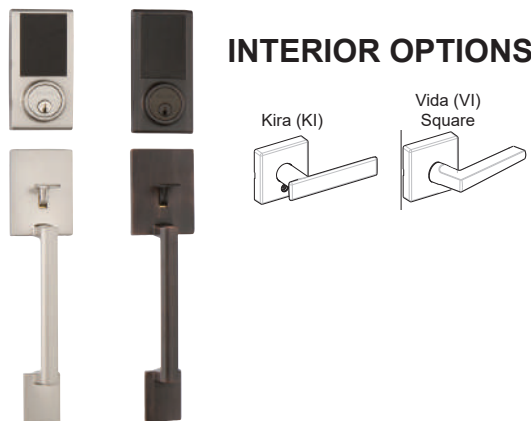

AVINO HANDLESET WITH KP300 DIGITAL TOUCHPAD DEADBOLT

Model	Function	WT/ CTN	CTN QTY	Color Options				
				US15 Satin Nickel	US26 Bright Chrome	US19 Black	US12P Tuscany Bronze	
430-AV/KI (KIRA Int.)	Single Cylinder w/ Electronic Deadbolt	27 Lbs	4 Pcs	Item No.	D43201K	D43206K	—	D43207K
				List Price	$254.68	$254.68		$254.68
430-AV/VI (VIDA Int)	Single Cylinder w/ Electronic Deadbolt	27 Lbs	4 Pcs	Item No.	D43201V	D43206V	D43209V	D43207V
				List Price	$254.68	$254.68	$254.68	$254.68