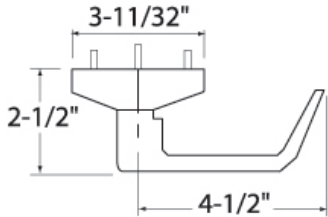

DELANEY® EXIT DEVICES

500L SERIES EXTERIOR LEVER TRIM WITH CLUTCH

500L or 504L Series*
Entrance or Night Latch
Function