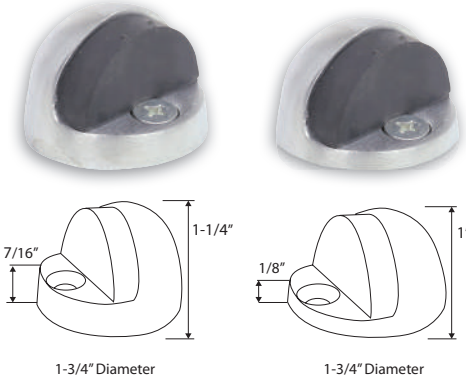

DOMESTOP

Base Metal: Zinc

Description	Finish	Item No.	List Price	CTN QTY	WT/CTN
Dome Stop Low Profile (1/8" Clearance)	US26D	412614	\$5.64	25	10 Lbs
Dome Stop Low Profile (1/8" Clearance)	US10B	412615	\$5.64	25	10 Lbs
Dome Stop High Profile (7/16" Clearance)	US26D	402604	\$6.64	25	12 Lbs
Dome Stop High Profile (7/16" Clearance)	US10B	402605	\$6.64	25	12 Lbs