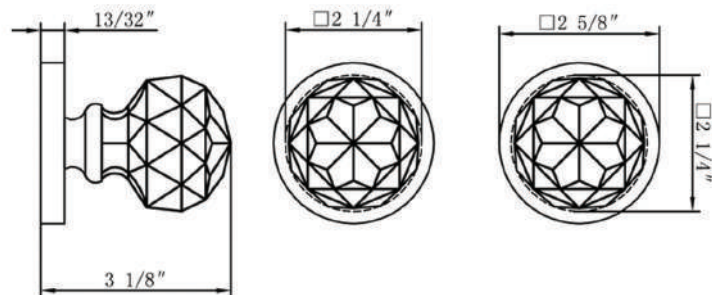

926-6
Shown in US15
Also available in: US4, US10B, US19, US26
Passage/Privacy **LIST PRICE $170**
Dummy **LIST PRICE $85**