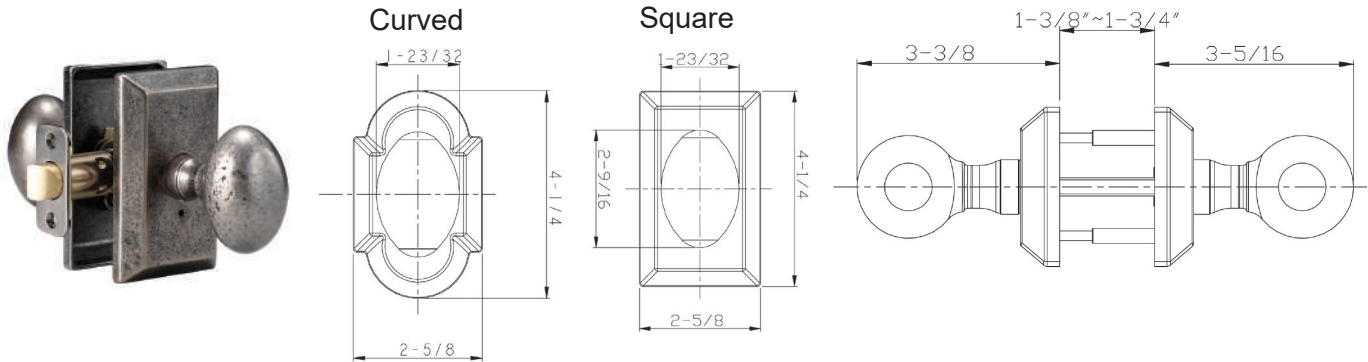

DELANEY® SANDCAST KNOBS

SORRENTO®

Model	Function	WT/CTN	CTN QTY	AP Aged Pewter		ABR Aged Bronze		ABK Aged Black		
				CURVED	SQUARE	CURVED	SQUARE	CURVED	SQUARE	
100T-SO	Entrance	21 Lbs	4 Pcs	Item No.	681308C	681308S	681300C	681300S	681309C	681309S
				List Price	$172.87	$172.87	$172.87	$172.87	$172.87	$172.87
101T-SO	Passage	31 Lbs	6 Pcs	Item No.	684308C	684308S	684300C	684300S	684309C	684309S
				List Price	$144.06	$144.06	$144.06	$144.06	$144.06	$144.06
102T-SO	Privacy	31 Lbs	6 Pcs	Item No.	682308C	682308S	682300C	682300S	682309C	682309S
				List Price	$144.06	$144.06	$144.06	$144.06	$144.06	$144.06
115-SO	Dummy	25 Lbs	12 Pcs	Item No.	685308C	685308S	685300C	685300S	685309C	685309S
				List Price	$72.02	$72.02	$72.02	$72.02	$72.02	$72.02