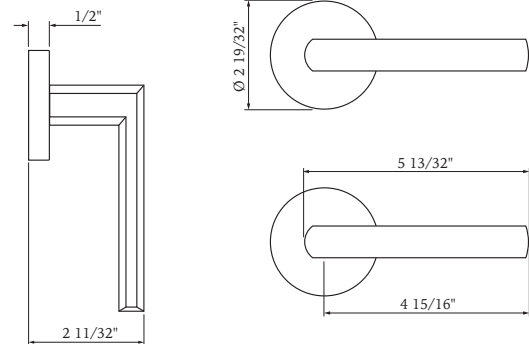

338SC
Shown in US10B
Also available in: US15, US14
Passage/Privacy **LIST PRICE $111**
Dummy **LIST PRICE $56**