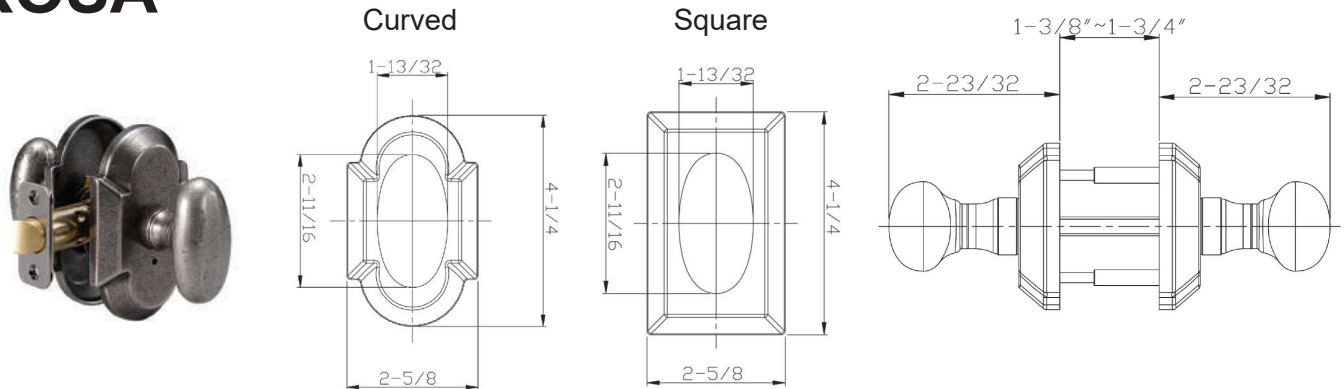

DELANEY® SANDCAST KNOBS

Specifications

Door Prep	Cross bore: 2-1/8" Edge bore: 1" Latch face: 1" x 2-1/4"	Latches	Entrance: 2-3/8" & 2-3/4" adjustable (9050R) Passage/Privacy: 2-3/8" & 2-3/4" adjustable (9079R) Faceplate: 1" x 2-1/4" round corner Bolt: 1/2" Solid Brass throw
Backset	Fits 2-3/8" and 2-3/4"	Strikes	1-3/4" x 2-1/4" full lip round corner (9103)
Door Thickness	1-3/8" ~ 1-3/4" door standard.	Wood Screws	Combination screws that suit both wood or metal door mounting
Cylinder	SC4 6-pin standard. KW1 5-Pin Optional. Entries packed KA4	Door Handing	Not Required

ROSA

Model	Function	WT/CTN	CTN QTY	AP Aged Pewter		ABR Aged Bronze		ABK Aged Black		
				CURVED	SQUARE	CURVED	SQUARE	CURVED	SQUARE	
100T-RO	Entrance	21 Lbs	4 Pcs	Item No.	681408C	681408S	681400C	681400S	681409C	681409S
				List Price	$172.87	$172.87	$172.87	$172.87	$172.87	$172.87
101T-RO	Passage	31 Lbs	6 Pcs	Item No.	684408C	684408S	684400C	684400S	684409C	684409S
				List Price	$144.06	$144.06	$144.06	$144.06	$144.06	$144.06
102T-RO	Privacy	31 Lbs	6 Pcs	Item No.	682408C	682408S	682400C	682400S	682409C	682409S
				List Price	$144.06	$144.06	$144.06	$144.06	$144.06	$144.06
115-RO	Dummy	25 Lbs	12 Pcs	Item No.	685408C	685408S	685400C	685400S	685409C	685409S
				List Price	$72.02	$72.02	$72.02	$72.02	$72.02	$72.02