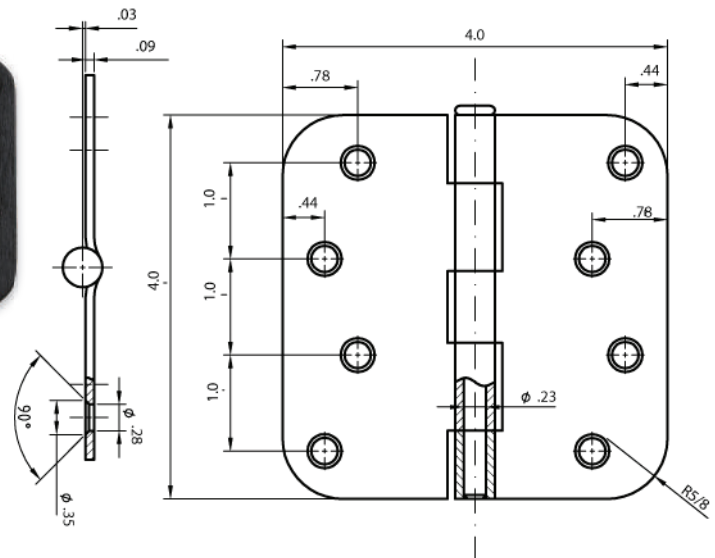

4" X 4" BULK RESIDENTIAL HINGES

SPECIFICATIONS

- #9 X 1" wood screws supplied
- #9 x 3/4" wood screws optional
- #9 x 2" wood screws additional
- Gauge 0.087" Steel
- Bulk packaged 50 pair / CTN, 50 lbs
- Priced and sold by the pair (2 Hinges)