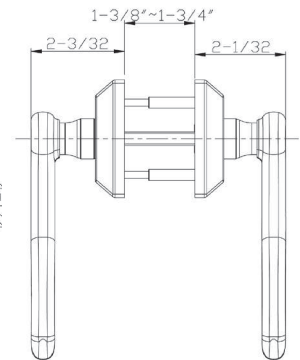

DELANEY® SANDCAST LEVERS

Specifications

Door Prep	Cross bore: 2-1/8" Edge bore: 1" Latch face: 1" x 2-1/4"	Latches	Entrance: 2-3/8" & 2-3/4" adjustable (9050R) Passage/Privacy: 2-3/8" & 2-3/4" adjustable (9079R) Faceplate: 1" x 2-1/4" round corner Bolt: 1/2" Solid Brass throw
Backset	Fits 2-3/8" and 2-3/4"	Strikes	1-3/4" x 2-1/4" full lip round corner (9103)
Door Thickness	1-3/8" ~ 1-3/4" door standard.	Wood Screws	Combination screws that suit both wood or metal door mounting
Cylinder	SC4 6-pin standard. KW1 5-Pin Optional. Entries packed KA4	Door Handing	Specify LH or RH

RONDA®

Model	Function	WT/CTN	CTN QTY	AP Aged Pewter		ABR Aged Bronze		ABK Aged Black		
				CURVED	SQUARE	CURVED	SQUARE	CURVED	SQUARE	
500T-RN	Entrance	20 Lbs	4 Pcs	Item No.	691708C	691708S	691700C	691700S	691709C	691709S
				List Price	$172.87	$172.87	$172.87	$172.87	$172.87	$172.87
501T-RN	Passage	28 Lbs	6 Pcs	Item No.	694708C	694708S	694700C	694700S	694709C	694709S
				List Price	$144.06	$144.06	$144.06	$144.06	$144.06	$144.06
502T-RN	Privacy	28 Lbs	6 Pcs	Item No.	692708C	692708S	692700C	692700S	692709C	692709S
				List Price	$144.06	$144.06	$144.06	$144.06	$144.06	$144.06
515-RN	Dummy	24 Lbs	12 Pcs	Item No.	695708C	695708S	695700C	695700S	695709C	695709S
				List Price	$72.02	$72.02	$72.02	$72.02	$72.02	$72.02