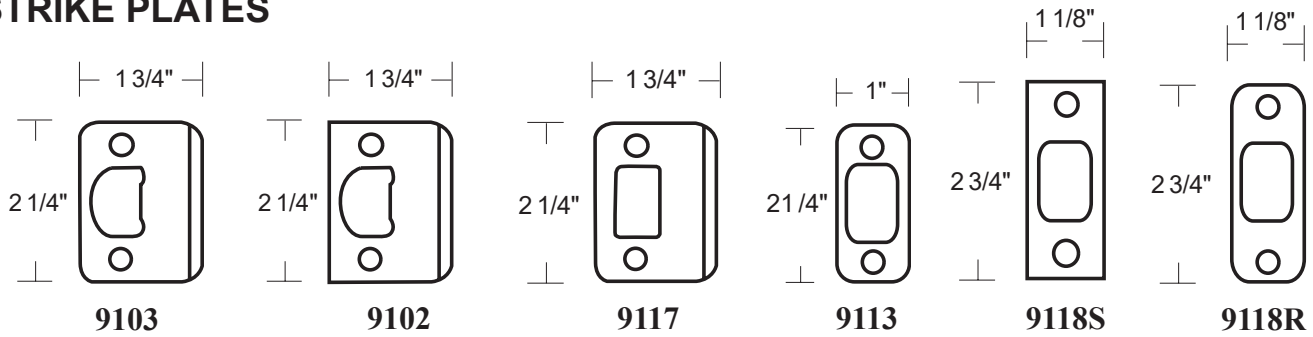

CALLAN® STRIKES & LATCHES

STRIKE PLATES

Description	Style	US15	US3	US5	US26	Antique Silver	US15A	US10B	Black	
Full Lip Entry Strike (Round Corner)	9103	Item No.	280002	280003	280005	280006	280001	280008	280009	280004
		List Price	$2.36	$2.36	$2.36	$2.36	$2.36	$2.36	$2.36	$2.36
		*Supplied Standard with Handleset, Entry, Passage, and Privacy Functions.								
Full Lip Entry Strike (Square Corner)	9102	Item No.	280002S	280003S	—	—	—	—	280009S	—
		List Price	$2.36	$2.36					$2.36	
		*Supplied Standard with CALLAN2 Handleset, Entry, Passage, and Privacy Functions.								
Full Lip Deadbolt Strike	9117	Item No.	280102	280103	280105	280106	280101	280108	280109	—
		List Price	$2.36	$2.36	$2.36	$2.36	$2.36	$2.36	$2.36	
		*Supplied Standard with Handlesets and Deadbolts								
Deadbolt Strike	9113	Item No.	2891132	2891133	2891135	2891136	2891131	2891138	2891139	2891134
		List Price	$2.36	$2.36	$2.36	$2.36	$2.36	$2.36	$2.36	$2.36
		*Supplied Standard with Handlesets and Deadbolts								
Deadbolt Strike w/ Reinforcement Plate	9118R/S	Item No.	2891182	2891183	—	—	—	—	2891189	2891184
		List Price	$2.36	$2.36					$2.36	$2.36
		*Supplied Standard with CALLAN2 Handlesets and Deadbolts								

*Strike Plates do not include screws when purchased separately from locksets.

GRADE 2 LATCHES 2-3/4" ~ 2-3/8"

Model	Description	US15	US10BE	US3	US5	
 C9092 R/S	Deadbolt Latch w/ Sq. & Rd. Faceplate	Item No.	378001	378007	378003	378005
		List Price	$13.92	$13.92	$13.92	$13.92
 C9073 R/S	Entry Deadlatch w/ Sq. & Rd. Faceplate	Item No.	378101	378107	378103	378105
		List Price	$11.64	$11.64	$11.64	$11.64
 C9074 R/S	Passage / Privacy Spring Latch w/ Sq. & Rd. Faceplate	Item No.	378201	378207	378203	378205
		List Price	$11.64	$11.64	$11.64	$11.64