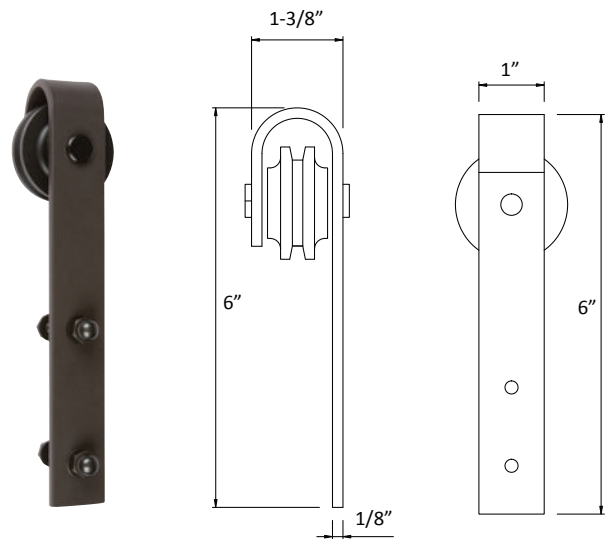

MINI BARNDOOR *NEW*

Series Includes:

- 2 Hangers
- 1 Track (Pre-drilled)
- 2 Stoppers
- 1 Floor Guide
- 2 Safe Blocks
- 3 Spacers

Weight Limit:

65 Lbs per set

Description	Finish	Item No.	List Price	CTN QTY	WT/CTN
Mini 1000 Series 3 FT Barn Door Hardware	Black	BDM1034	$97.02	1	4 Lbs