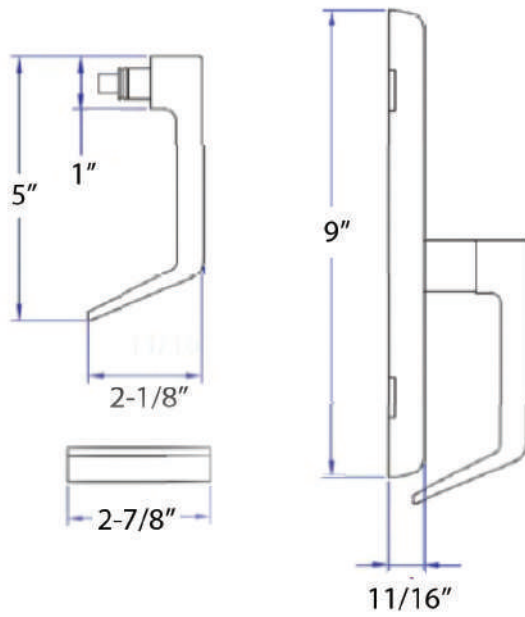

700ETL SERIES ESCUTCHEON LEVER TRIM WITH CLUTCH

700ETL or 704ETL
Entrance or Night Latch
Function