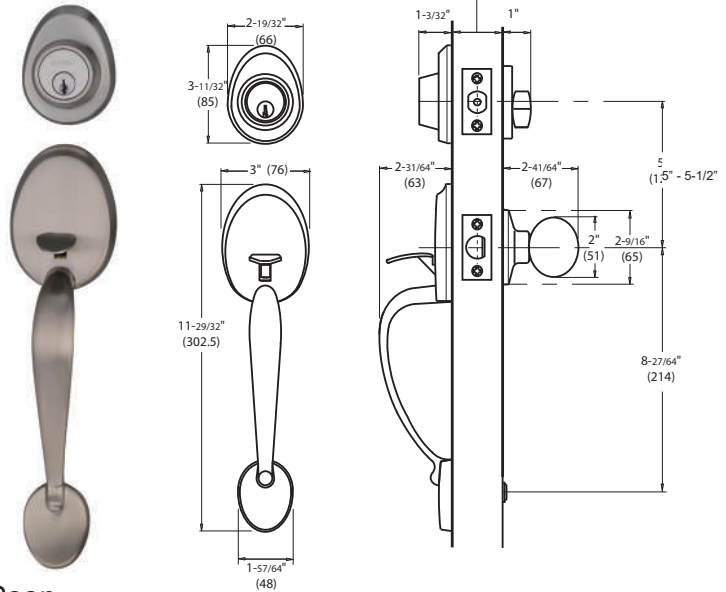

DELANEY® ENTRANCE HANDLESETS

WATERFORD® GRADE 2

BOX PACKAGING *Visual Box Coming Soon*

Model	Function	WT/ CTN	CTN QTY		US15 Satin Nickel	US3 Polished Brass	US19 Black	US12P Tuscany Bronze
400-WF-G2	Single Cylinder	41 Lbs	6 Pcs	Item No.	340800	340803	340809	340810
				List Price	$244.85	$244.85	$250.18	$250.18
405-WF-G2	Dummy	36 Lbs	6 Pcs	Item No.	340801	340813	340819	340811
				List Price	$240.79	$240.79	$244.85	$244.85