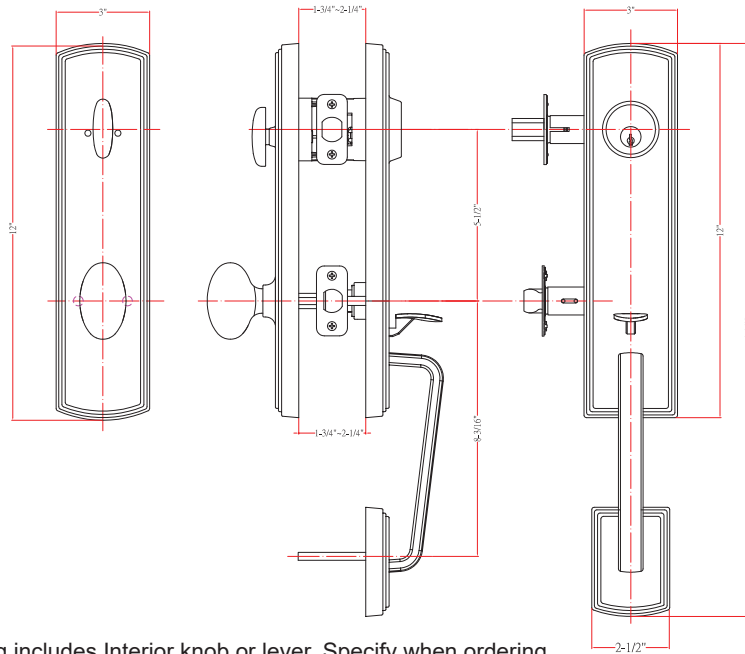

CALLAN® ENTRANCE HANDLESETS

Specifications

Door Prep	Deadbolt cross bore: 2-1/8" Handleset cross bore: 2-1/8" Edge bore: 1" Latch face: 1" x 2-1/4" Mounting (center to center): 5-1/2"	Latches	Deadbolt: • 2-3/8" & 2-3/4" adjustable (C9098 R/S) • Faceplate: 1" x 2-1/4" round corner • Bolt: 1" throw with hardened steel rod Handle: • 2-3/8" and 2-3/4" adjustable (C9064 R/S) • Faceplate: 1" x 2-1/4" round corner
Strikes	Deadbolt: 2-1/4" Rd. & Sq. corner (9118 R&S) 1-1/8" X2-3/4" Thumbpiece: 2-1/4" full lip Rd. & Sq. corner (9103 & 9102). Includes Reinforcement Strikes.	Cylinder	SC1 5-pin standard; KW1 5-pin optional. Handlesets packed KD
Door Thickness	1-3/4" ~ 2-1/4" door standard. (Santo Knob req. Ext. Kit)		

BRIONA® GRADE 3

BOX PACKAGING

Handleset Pricing includes Interior knob or lever. Specify when ordering.

Model	Function	WT/ CTN	CTN QTY		US15 Satin Nickel	US10BE Edged Bronze	Antique Silver	Black
400-BN	Single Cylinder	36 Lbs	4 Pcs	Item No.	374101	374107	374102	374104
				List Price	$195.90	$195.90	$195.90	$195.90
405-BN	Dummy	32 Lbs	4 Pcs	Item No.	374151	374157	374152	374154
				List Price	$193.18	$193.18	$193.18	$193.18