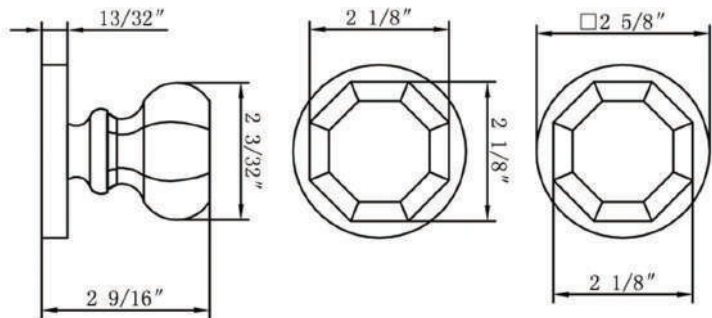

925-6
Shown in US15
Also available in: US4, US10B, US19, US26
Passage/Privacy **LIST PRICE $170**
Dummy **LIST PRICE $85**