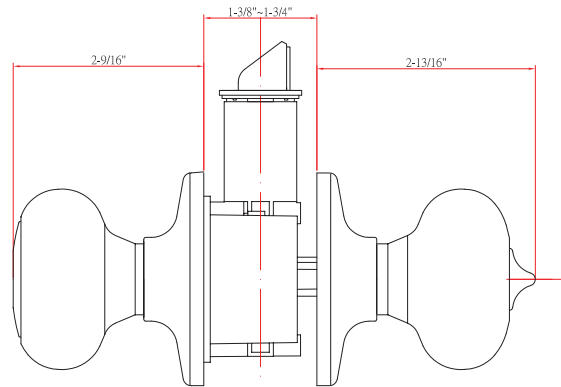

SAXON GRADE 2

BOX PACKAGING

Model	Function	WT/LB	CTN QTY		US3 Bright Brass	US15 Satin Nickel	US10BE Edged Bronze	US5 Antique Brass	Black
100T-SA-G2	Entrance	16 Lbs	10 Pcs	Item No.	G2KS1003	G2KS1001	G2KS1007	G2KS1005	G2KS1004
				List Price	$33.96	$36.44	$38.92	$36.44	$38.92
101T-SA-G2	Passage	13 Lbs	10 Pcs	Item No.	G2KS1013	G2KS1011	G2KS1017	G2KS1015	G2KS1014
				List Price	$25.15	$27.28	$29.41	$27.28	$29.41
102T-SA-G2	Privacy	13 Lbs	10 Pcs	Item No.	G2KS1023	G2KS1021	G2KS1027	G2KS1025	G2KS1024
				List Price	$25.53	$27.75	$29.94	$27.75	$29.94
115-SA	Dummy	9 Lbs	20 Pcs	Item No.	KS1053	KS1051	KS1057	KS1055	KS1054
				List Price	$9.02	$10.05	$11.04	$10.05	$11.04
300T-SA-G2	Combo	35 Lbs	10 Pcs	Item No.	—	G2KS3001	G2KS3007	—	G2KS3004
				List Price		$70.84	$75.32		$75.32