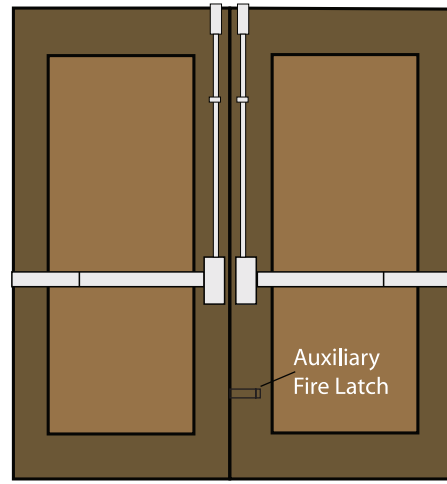

Double Door without Mullion

2 Vertical Rod Less Bottom Rod

F8100 LBR Series
F9100 LBR Series