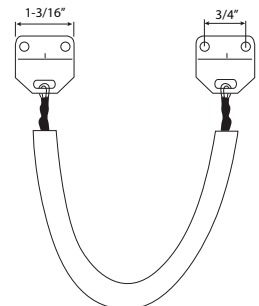

CHAIN DOOR STOP W/ VINYL COVER

18" Chain Length

Base Metal: Zinc

Description	Finish	Item No.	List Price	CTN QTY	WT/ CTN
	Zinc	474304	$4.10	10	4 Lbs