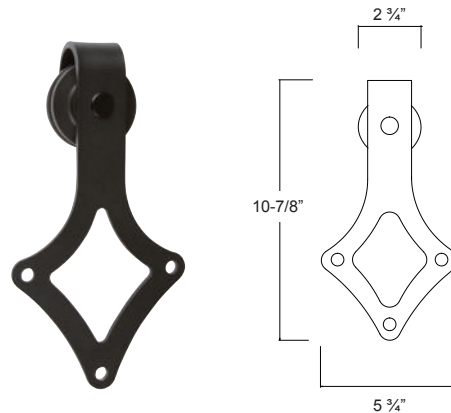

6000 SERIES Diamond

Weight Limit:
330 Lbs per set

Description	Finish	Item No.	List Price	CTN QTY	WT/CTN
6000 Series 6 FT Barn Door Hardware (Diamond)	Black	BD6064	$263.94	1	17 Lbs
6000 Series 6 FT Barn Door Hardware (Diamond)	Brushed Steel	BD6061	$483.89	1	17 Lbs
6000 Series 8 FT Barn Door Hardware (Diamond)	Black	BD6084	$287.09	1	19 Lbs
6000 Series 8 FT Barn Door Hardware (Diamond)	Brushed Steel	BD6081	$507.05	1	19 Lbs