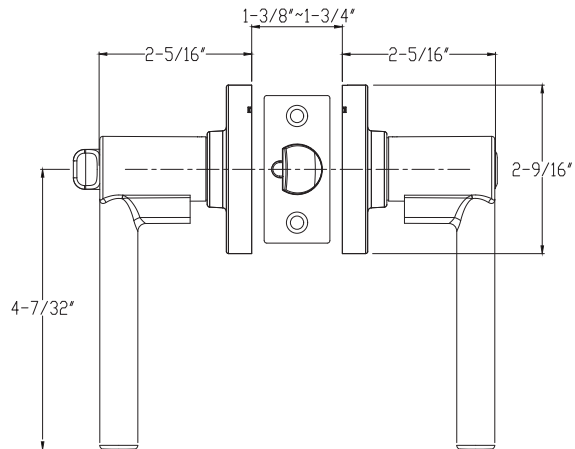

RD LEVER GRADE 3

Door Handing:
Non-Handed

*US19 Black Finish - Coming Soon

BOX PACKAGING

Model	Function	WT/LB	CTN QTY		US15 Satin Nickel	US26 Polished Chrome	US19 Black	US12P Tuscany Bronze
500T-RD	Entrance	26 Lbs	10 Pcs	Item No.	D50501	D50506	D50509	D50507
				List Price	$40.00	$40.00	$4.00	$44.00
501T-RD	Passage	23 Lbs	10 Pcs	Item No.	D50511	D50516	D50519	D50517
				List Price	$33.50	$33.50	$37.50	$37.50
502T-RD	Privacy	24 Lbs	10 Pcs	Item No.	D50521	D50526	D50529	D50527
				List Price	$35.00	$35.00	$39.00	$39.00
515-RD	Dummy	24 Lbs	20 Pcs	Item No.	D50551	D50556	D50559	D50557
				List Price	$16.50	$16.50	$18.25	$18.25