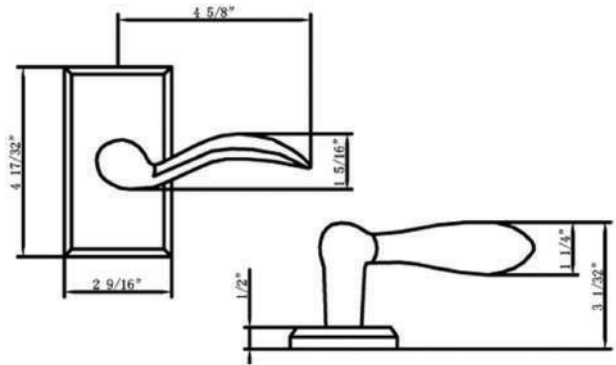

Specifications: ANSI Rated Grade 2

Door Prep	Cross bore: 2-1/8" Edge bore: 1" Latch Face: 1" x 2-1/4"	Latches	2-3/8" Standard and 2-3/4" Optional Faceplate: 1" x 2-1/4" round corner Bolt: 1/2" Solid Brass throw Drive0in or UL Available
Backset	2-3/8" Standard and 2-3/4" Optional	Strikes	Full lip round corner (9103) & square
Door Thickness	1-3/8" ~ 2", 2-1/4" & 2-1/2" Extension Kits Available		

Not all styles are shown. Please refer to page 8 to see all the rosettes, knobs and levers available.

RUSTICO GRANDE

909G-1

Shown in USD10B
Also available in: US10B, US15, USD15A, US19

Passage/Privacy **LIST PRICE $177**

Dummy **LIST PRICE $89**

936G-2

Shown in US15
Also available in: US10B, USD15A, US19

Passage/Privacy **LIST PRICE $177**

Dummy **LIST PRICE $89**

936G-1

Shown in US10B
Also available in: USD10B, US15, USD15A, US19

Passage/Privacy **LIST PRICE $177**

Dummy **LIST PRICE $89**

931G-2

Shown in US15
Also available in: US10B, US19

Passage/Privacy **LIST PRICE $177**

Dummy **LIST PRICE $89**

HOW TO ORDER PASSAGE & PRIVACY