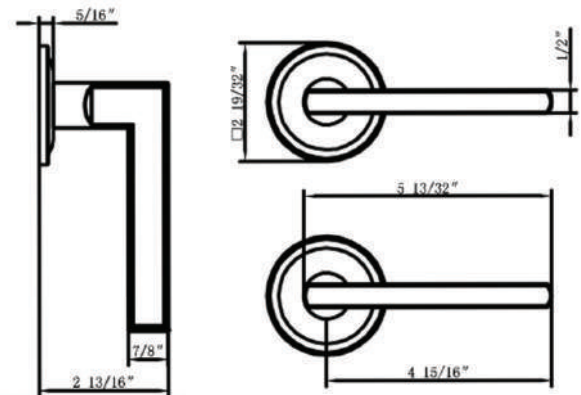

942-0
Shown in US15
Also available in: US10B, US26
Passage/Privacy **LIST PRICE $134**
Dummy **LIST PRICE $67**