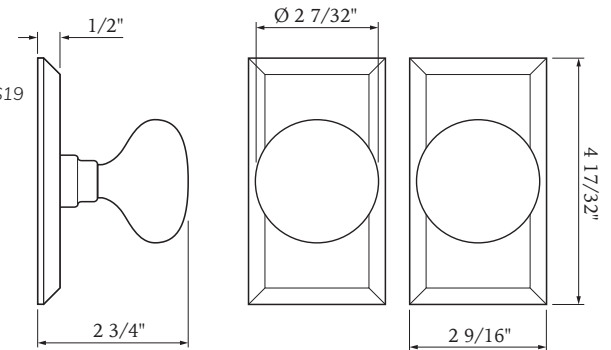

936G-1

Shown in US10B
Also available in: USD10B, US15, USD15A, US19

Passage/Privacy **LIST PRICE $177**

Dummy **LIST PRICE $89**

931G-2

Shown in US15
Also available in: US10B, US19

Passage/Privacy **LIST PRICE $177**

Dummy **LIST PRICE $89**