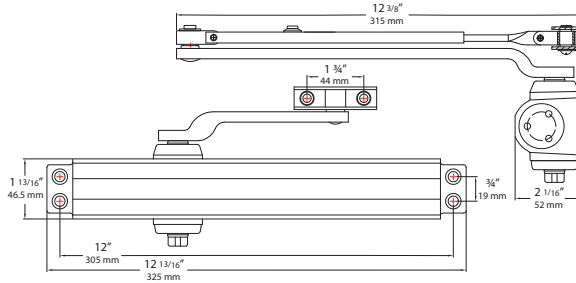

6000 / 6000-DA SERIES

Power Size 1-6

UL LISTED

**10 YEAR
WARRANTY**

Model	WT/CTN	QTY/CTN	Aluminum	Duro Bronze	Gold	
6000 Series Door Closer with Standard Full Cover	44 Lbs.	4 Pcs	Item No.	606710	606711	
			List Price	\$114.58	\$114.58	
6000 Series Door Closer with Delay Action (DA) & Standard Full Cover	44 Lbs.	4 Pcs	Item No.	606740	606741	606742
			List Price	\$120.23	\$120.23	\$120.23