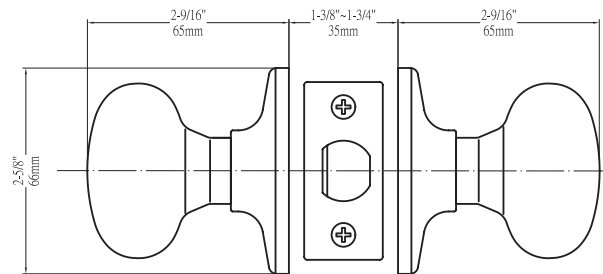

CALLAN® LEVERS GRADE 3

FAIRFIELD® continued CLAMSHELL PACKAGING

Model	Function	WT/ LB	CTN QTY		US3 Bright Brass	US15 Satin Nickel	US10BE Edged Bronze	Black
VP-100T-FD	Entrance	27 Lbs	20 Pcs	Item No.	VPKR1003	VPKR1001	VPKR1007	VPKR1004
				List Price	$22.04	$24.51	$26.95	$26.95
VP-101T-FD	Passage	23 Lbs	20 Pcs	Item No.	VPKR1013	VPKR1011	VPKR1017	VPKR1014
				List Price	$19.04	$21.15	$23.29	$23.29
VP-102T-FD	Privacy	24 Lbs	20 Pcs	Item No.	VPKR1023	VPKR1021	VPKR1027	VPKR1024
				List Price	$19.46	$21.61	$23.77	$23.77
VP-115 - FD	Dummy (Pair)	13 Lbs	20 Pair	Item No.	VPKR1053	VPKR1051	VPKR1057	VPKR1054
				List Price	$17.22	$19.15	$21.09	$21.09
VP-300T-FD	Combo	27 Lbs	10 Pcs	Item No.	VPKR3003	VPKR3001	VPKR3007	VPKR3004
				List Price	$41.49	$46.13	$50.73	$50.73

SAXON GRADE 3

BOX PACKAGING

Model	Function	WT/ LB	CTN QTY		US3 Bright Brass	US15 Satin Nickel	US15A Antique Nickel	US5 Antique Brass	US26 Polished Chrome	US10B Oil Rubbed Bronze	US10BE Edged Bronze	BLACK	AS Antique Silver
100T-SA	Entrance	27 Lbs	20 Pcs	Item No.	KS1003	KS1001	KS1008	KS1005	KS1006	KS1000	KS1007	KS1004	KS1002
				List Price	$23.10	$25.67	$25.67	$25.67	$25.67	$28.22	$28.22	$28.22	$28.22
101T-SA	Passage	22 Lbs	20 Pcs	Item No.	KS1013	KS1011	KS1018	KS1015	KS1016	KS1010	KS1017	KS1014	KS1012
				List Price	$19.98	$22.18	$22.18	$22.18	$22.18	$24.37	$24.37	$24.37	$24.37
102T-SA	Privacy	22 Lbs	20 Pcs	Item No.	KS1023	KS1021	KS1028	KS1025	KS1026	KS1020	KS1027	KS1024	KS1022
				List Price	$20.37	$22.64	$22.64	$22.64	$22.64	$24.91	$24.91	$24.91	$24.91
115-SA	Dummy	9 Lbs	20 Pcs	Item No.	KS1053	KS1051	KS1058	KS1055	KS1056	KS1050	KS1057	KS1054	KS1052
				List Price	$9.02	$10.05	$10.05	$10.05	$10.05	$11.04	$11.04	$11.04	$11.04
300T-SA	Combo	54 Lbs	20 Pcs	Item No.	KS3003	KS3001	KS3008	—	—	KS3000	KS3007	KS3004	—
				List Price	$41.61	$46.25	$46.25			$50.88	$50.86	$50.86	

CLAMSHELL PACKAGING

Model	Function	WT/ LB	CTN QTY		US3 Bright Brass	US15 Satin Nickel	US10BE Edged Bronze	Black
VP-100T-SA	Entrance	27 Lbs	20 Pcs	Item No.	VPKS1003	VPKS1001	VPKS1007	VPKS1004
				List Price	$24.26	$26.95	$29.63	$29.63
VP-101T-SA	Passage	22 Lbs	20 Pcs	Item No.	VPKS1013	VPKS1011	VPKS1017	VPKS1014
				List Price	$20.98	$23.29	$25.59	$25.59
VP-102T-SA	Privacy	23 Lbs	20 Pcs	Item No.	VPKS1023	VPKS1021	VPKS1027	VPKS1024
				List Price	$21.39	$23.77	$26.16	$26.16
VP-115-SA	Dummy (Pair)	13 Lbs	20 Pair	Item No.	VPKS1053	VPKS1051	VPKS1057	VPKS1054
				List Price	$18.94	$21.09	$23.17	$23.17
VP-300T-SA	Combo	27 Lbs	10 Pcs	Item No.	VPKS3003	VPKS3001	VPKS3007	—
				List Price	$43.69	$48.56	$53.40