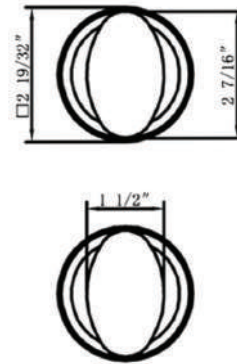

906-0

Shown in US10B

Also available in: PVD, US15, US26

Passage/Privacy **LIST PRICE $118**

Dummy **LIST PRICE $59**