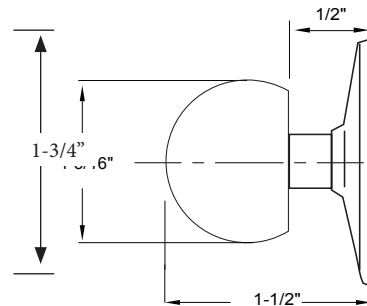

BI-FOLD DOOR KNOB with BACK PLATE

Base Metal: Zinc

	Description	Finish	Item No.	List Price	CTN QTY	WT/ CTN
	Bi-Fold Door Knob with Back Plate	US15	435102	$4.86	25	6 Lbs