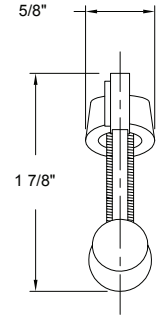

DELANEY® TRIM HARDWARE

HEAVY DUTY HINGE PIN DOOR STOP

Base Metal: Zinc

	Description	Finish	Item No.	List Price	CTN QTY	WT/CTN
	H.D. Hinge Pin Door Stop	US3	402300	$1.03	50	3.5 Lbs
	H.D. Hinge Pin Door Stop	US26	402500	$1.25	50	3.5 Lbs
	H.D. Hinge Pin Door Stop w/ Black Tips	US15A	402600	$1.25	50	3.5 Lbs
	H.D. Hinge Pin Door Stop	US15	402601	$1.25	50	3.5 Lbs
	H.D. Hinge Pin Door Stop w/ Black Tips	US10B	402310	$1.39	50	3.5 Lbs
	H.D. Hinge Pin Door Stop w/ Black Tips	Black	402602	$2.35	50	3.5 Lbs