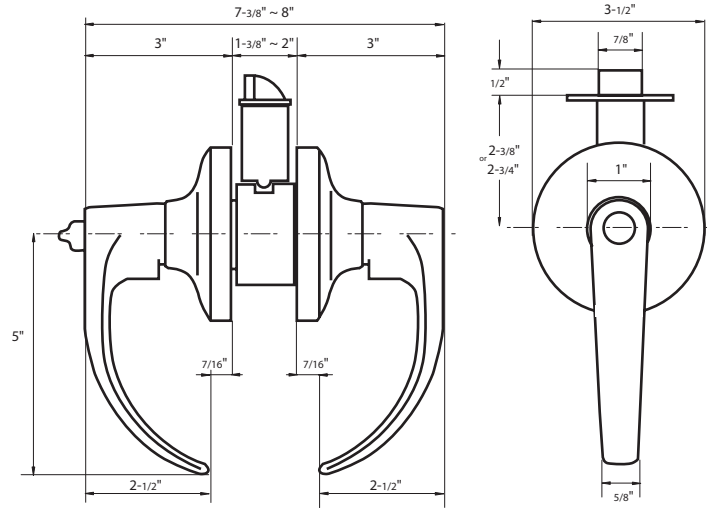

F SERIES - SD STYLE GRADE 1 CYLINDRICAL LEVER

				SD Style		
Model	Function	WT/LB	CTN QTY		US26D Dull Chrome	US10B Oil Rubbed Bronze
500-F	Entrance	32 Lbs	6 Pcs	Item No.	3C5002	3C5000
				List Price	$160.02	$165.87
504-F	Storeroom	32 Lbs	6 Pcs	Item No.	3C5042	3C5040
				List Price	$165.15	$171.03