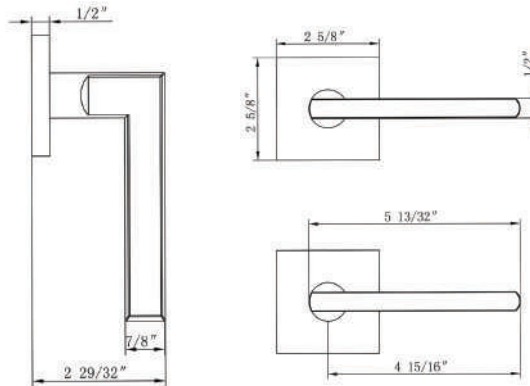

939-7
Shown in US15
Also available in: US4, US10B, US19, US26
Passage/Privacy **LIST PRICE $134**
Dummy **LIST PRICE $67**

940-7
Shown in US15
Also available in: US4, US10B, US26
Passage/Privacy **LIST PRICE $134**
Dummy **LIST PRICE $67**