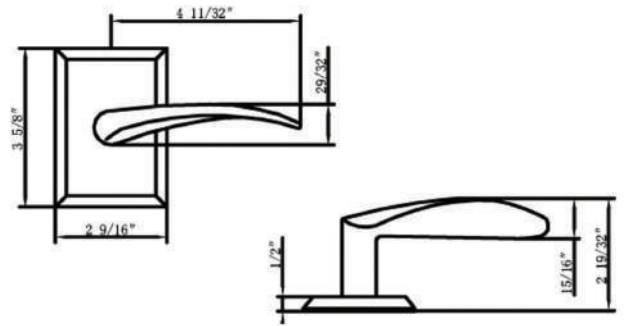

937-1
Shown in US10B
Also available in: US15, US26
Passage/Privacy **LIST PRICE $137**
Dummy **LIST PRICE $68**
(Specify Door Handling)

931-2
Shown in US15
Also available in: US10B
Passage/Privacy **LIST PRICE $137**
Dummy **LIST PRICE $68**