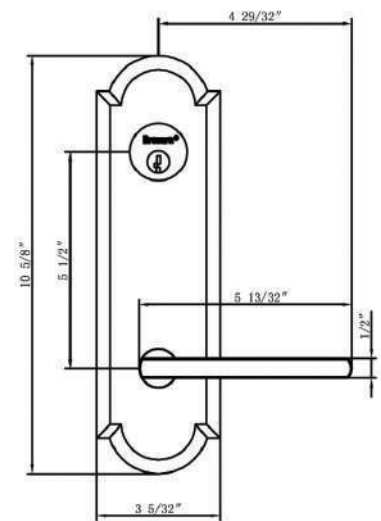

TELLURIDE 696 ESCUTCHEON SIZE IS 10-1/2" X 3-1/8"