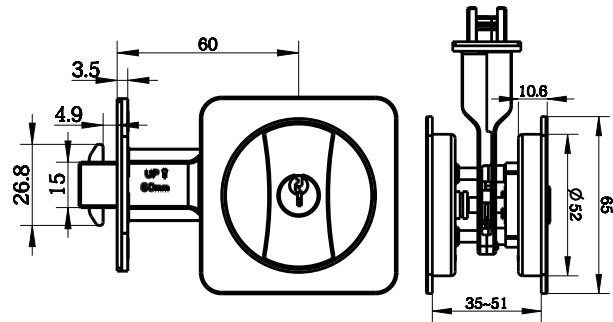

Function	WT/LB	CTN QTY		US15 Satin Nickel	US26 Polished Chrome	BLACK
Entrance	10 Lbs	20 Pcs	Item No.	370009	370006	370004
			List price	$44.10	$44.10	$50.45
Passage	10 Lbs	20 Pcs	Item No.	370209	370206	370204
			List price	$24.44	$24.44	$30.90
Privacy	10 Lbs	20 Pcs	Item No.	370109	370106	370104
			List Price	$43.02	$43.02	$49.48