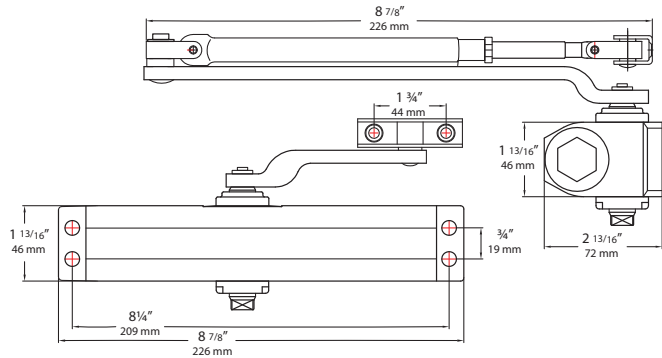

DELANEY® DOOR CLOSERS

3000 SERIES

Power Size 3

5 YEAR WARRANTY

SPECIFICATIONS

- Meets ANSI 156.4 Grade 2
- UL Listed, 3-Hour Fire Rating
- Fixed Size 3 Closer
- Independent Latch & Sweep
- Heavy Duty Rack & Pinion
- Heat treated High Tension Piston
- High lubricity hydraulic fluid to ensure smooth operation
- Standard arm and parallel bracket included for regular arm, top jamb, and parallel arm applications
- Standard Arm Installation allows door to swing 180°
- Non-Handed

Model	WT/CTN	QTY/CTN	Aluminum		Duro Bronze	
			Item No.	603300	603301	603301
3000 Series Door Closer	44 Lbs.	4 Pcs	List Price	$56.57	$56.57	$56.57

DOOR CLOSER PARTS

	Description	Finish	Item No.	List Price	CTN QTY	WT/CTN
With Parallel Bracket *Can not use Hold Open Arm for Fire Doors	Friction Hold Open Arm - 8000	Aluminum	600840	$53.16	12	33 Lbs
	Friction Hold Open Arm - 8000	Duro	600841	$53.16	12	33 Lbs
	Friction Hold Open Arm - 6000	Aluminum	600640	$33.32	12	33 Lbs
	Friction Hold Open Arm - 6000	Duro	600641	$33.32	12	33 Lbs
	Friction Hold Open Arm - 6000 (with parallel Bracket)	Gold	600642	$33.32	12	33 Lbs
	Friction Hold Open Arm - 5000/4400	Aluminum	600440	$33.32	12	33 Lbs
	Friction Hold Open Arm - 5000/4400	Duro	600441	$33.32	12	33 Lbs
	Parallel Rigid Cush Arm - 8000	Aluminum	600850	$45.58	12	33 Lbs
	Parallel Rigid Cush Arm - 8000	Duro	600851	$45.58	12	33 Lbs
	Parallel Rigid Cush Arm - 6000	Aluminum	600650	$45.58	12	33 Lbs
	Parallel Rigid Cush Arm - 6000	Duro	600651	$45.58	12	33 Lbs
*Not for use with Fire Doors	Parallel Rigid Cush Arm - 6000	Gold	600652	$45.58	12	33 Lbs
	Hold Open Cush Arm for 8000	Aluminum	600860	$49.00	12	46 Lbs
	Hold Open Cush Arm for 8000	Duro	600861	$49.00	12	46 Lbs
	Hold Open Cush Arm for 6000	Aluminum	600660	$49.00	12	51 Lbs
	Hold Open Cush Arm for 6000	Duro	600661	$49.00	12	51 Lbs
	Sex Bolt w/ Screw (All Series)	Aluminum	600180	$5.78	4 Pcs/Set	
	Sex Bolt w/ Screw (All Series)	Duro	600181	$5.78	4 Pcs/Set	
	8000-Series Drop Plate	Aluminum	600820	$20.35	20 Pcs	66 Lbs
	8000-Series Drop Plate	Duro	600821	$20.35	20 Pcs	66 Lbs
	6000/6000S-Series Drop Plate	Aluminum	600620	$20.35	20 Pcs	40 Lbs
	6000/6000S-Series Drop Plate	Duro	600621	$20.35	20 Pcs	40 Lbs
	6000S Replacement Slim Cover Only	Aluminum	600610	$7.09		
	6000S Replacement Slim Cover Only	Duro	600611	$7.09		
	6000 Replacement Cover Only	Aluminum	600630	$7.09		
	6000 Replacement Cover Only	Duro	600631	$7.09		
	8000 Replacement Cover Only	Aluminum	600830	$12.93		
	8000 Replacement Cover Only	Duro	600831	$12.93		

DELANEY® DOOR CLOSURE