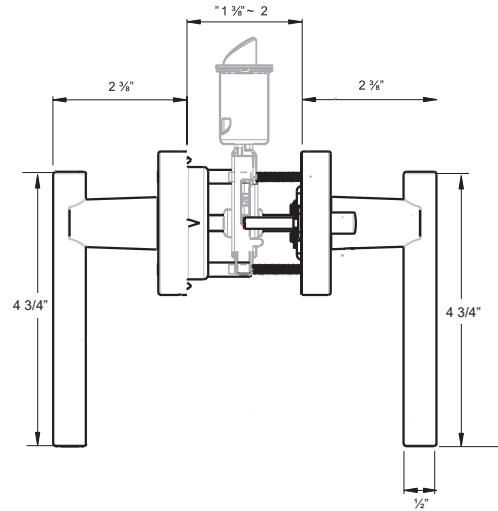

DELANEY® LEVERS GRADE 3

Specifications

Door Prep	Cross bore: 2-1/8" Edge bore: 1" Latch face: 1" x 2-1/4"	Latches	Passage/Privacy: 2-3/8" & 2-3/4" 6-way adjustable (9046R) Faceplate: 1" x 2-1/4" round corner Bolt: 1/2" throw
Backset	Fits 2-3/8" and 2-3/4"	Strikes	1-3/4" x 2-1/4" full lip round corner (9103)
Door Thickness	1-3/8" ~ 1-3/4" door standard	Wood Screws	Combination screws that suit both wood or metal door mounting
Door Handing	Non-Handed, Privacy is Reversible.	Features	Privacy Function is Panic Proof

CIRA® GRADE 3

Door Handing:
Reversible Handing

BOX PACKAGING

Model	Function	WT/LB	CTN QTY		US15 Satin Nickel	US26 Polished Chrome	US12P Tuscany Bronze
501-CI	Passage	23 Lbs	10 Pcs	Item No.	350511	350516	350517
				List Price	$40.17	$40.17	$44.57
502-CI	Privacy	24 Lbs	10 Pcs	Item No.	350521	350526	350527
				List Price	$43.56	$43.56	$48.63
515-CI	Dummy	24 Lbs	20 Pcs	Item No.	350551	350556	350557
				List Price	$19.76	$19.76	$22.35