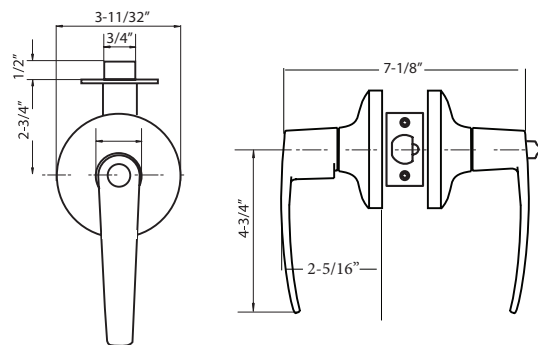

*For IC Core ONLY pricing, see page 159

E SERIES - MD STYLE GRADE 2 CYLINDRICAL LEVER

Model	Function	WT/LB	CTN QTY	US26D Dull Chrome		US10B Oil Rubbed Bronze	
				Item No.	List Price	Item No.	List Price
500-E	Entrance	29 Lbs	6 Pcs	Item No.	3M5002	3M5000	
				List Price	\$98.93	\$104.79	
504-E	Storeroom	29 Lbs	6 Pcs	Item No.	3M5042	3M5040	
				List Price	\$98.93	\$104.79	
509-E	Classroom	29 Lbs	6 Pcs	Item No.	3M5092	3M5090	
				List Price	\$104.11	\$109.97	
501-E	Passage	26 Lbs	6 Pcs	Item No.	3M5012	3M5010	
				List Price	\$79.16	\$84.40	
502-E	Privacy	26 Lbs	6 Pcs	Item No.	3M5022	3M5020	
				List Price	\$81.53	\$87.15	
515-E	Dummy	18 Lbs	12 Pcs	Item No.	3M5052	3M5050	
				List Price	\$39.72	\$42.68	