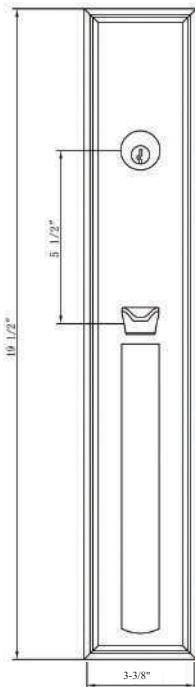

973

Available in US10B
US4, US15, US26, US19

LIST PRICE

Single Keyed **\$358**

Full Dummy **\$358**

HOW TO ORDER HANDLESET EXTERIOR LOCKS

Bravura ENTRANCE HANDLESETS

972