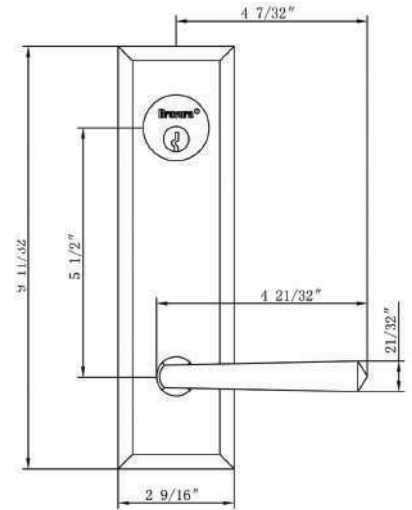

Bravura TELLURIDE

Specifications: ANSI Rated Grade 2

Door Prep	Deadbolt cross bore: 2-1/8" Handleset cross bore: 2-1/8" Edge bore: 1" Latch Face: 1" x 2-1/4" Mounting (center to center) 5-1/2"	Latches	2-3/8 Mortise Latch Standard 2-3/4" Mortise Latch or Drive-In Latch Available
		Cylinder	SC1 5-Pin C Keyway
Door Thickness	1-3/4" Standard, must specify 1-3/8" 2", 2-1/4", & 2-1/2" Extension Kits Available	Strikes	Deadbolt: Full lip round corner (9117 & 9113) Handle: Full lip round corner (9103)
Interconnected	1-Pc Full Plate - Standard 2-Pc Sectional - Not Available	Door Handing	Specify handing when ordering lever as Interior option

TELLURIDE 695 & 692 ESCUTCHEON SIZE IS 9-5/16" X 2-5/8"