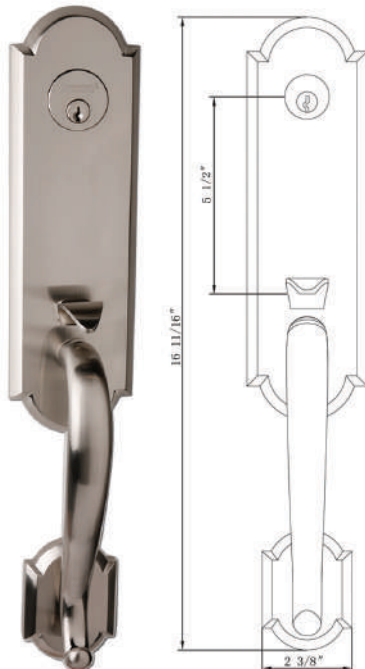

LIST PRICE

Single Keyed **$404**
Full Dummy **$404**