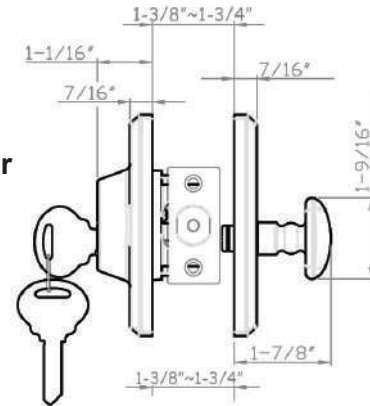

Single Cylinder