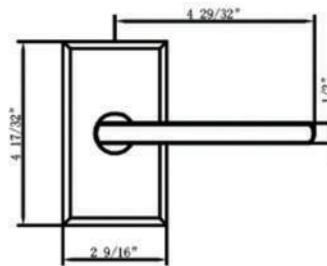

939G-1
Shown in US10B
Also available in: US4, US15, USD10B, USD15A, US19
Passage/Privacy **LIST PRICE $177**
Dummy **LIST PRICE $89**

909G-2
Shown in USD15A
Also available in: US10B, US15, US19
Passage/Privacy **LIST PRICE $177**
Dummy **LIST PRICE $89**

(Specify Door Handling)