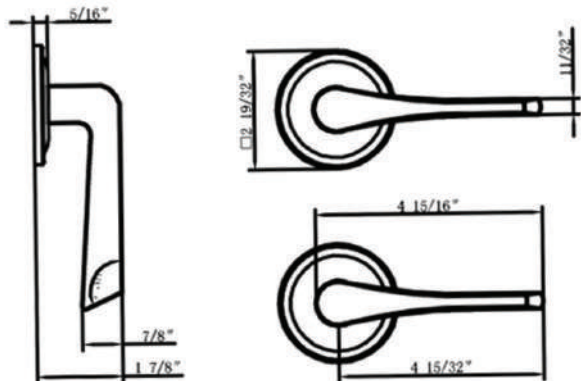

MODERNE

945-0
Shown in US15
Also available in: US4, US10B, US26
Passage/Privacy **LIST PRICE $134**
Dummy **LIST PRICE $67**
(Specify Door Handling)

944-0
Shown in US15
Also available in: US10B, US26
Passage/Privacy **LIST PRICE $134**
Dummy **LIST PRICE $67**

939-0
Shown in US15
Also available in: US4, US10B, US19, US26
Passage/Privacy **LIST PRICE $134**
Dummy **LIST PRICE $67**

942-0
Shown in US15
Also available in: US10B, US26
Passage/Privacy **LIST PRICE $134**
Dummy **LIST PRICE $67**

HOW TO ORDER PASSAGE & PRIVACY