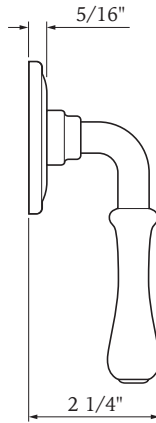

903-0

Shown in US10B

Also available in: US15, US26

Passage/Privacy **LIST PRICE $118**

Dummy **LIST PRICE $59**
(Specify Door Handling)