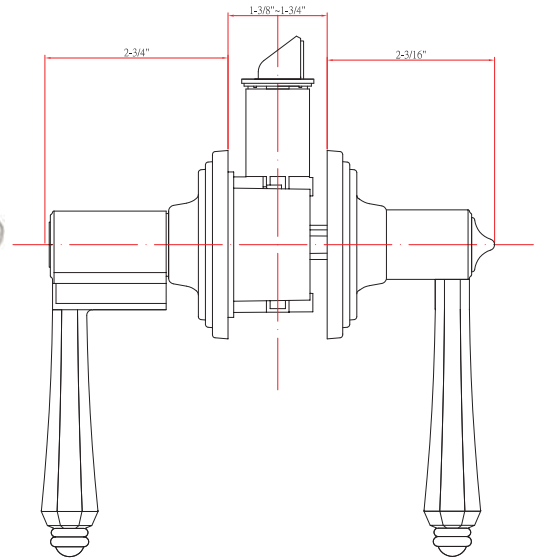

CALLAN® LEVERS GRADE 3

FLORINI

GRADE 3

Door Handing:
Reversible Lever

BOX PACKAGING

Model	Function	WT/ CTN	CTN QTY		US15 Satin Nickel	US10BE Edged Bronze	BL Black
500T-FL	Entrance	25 Lbs	10 Pcs	Item No.	360001	360007	360004
				List Price	$75.85	$75.85	$75.85
501T-FL	Passage	20 Lbs	10 Pcs	Item No.	364001	364007	364004
				List Price	$71.96	$71.96	$71.96
502T-FL	Privacy	21 Lbs	10 Pcs	Item No.	362001	362007	362004
				List Price	$71.96	$71.96	$71.96
515T-FL	Dummy	17 Lbs	20 Pcs	Item No.	365001	365007	365004
				List Price	$36.02	$36.02	$36.02