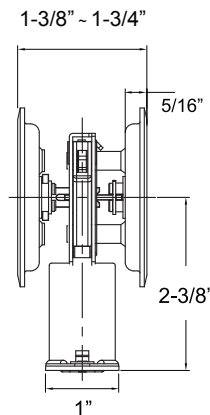

ROUND SLIDING POCKET DOOR LOCKS

Requires Standard Door Prep

Passage Shown

Base Metal: Zinc

Function	WT/LB	CTN QTY		US15 Satin Nickel	US10B Oil Rubbed Bronze	US26 Polished Chrome	BLACK
Passage	5 Lbs	10 Pcs	Item No.	442220	442227	442226	442224
			List Price	$23.98	$23.98	$23.98	$23.98
Privacy	5 Lbs	10 Pcs	Item No.	442420	442427	442426	442424
			List price	$25.53	$25.53	$25.53	$25.53