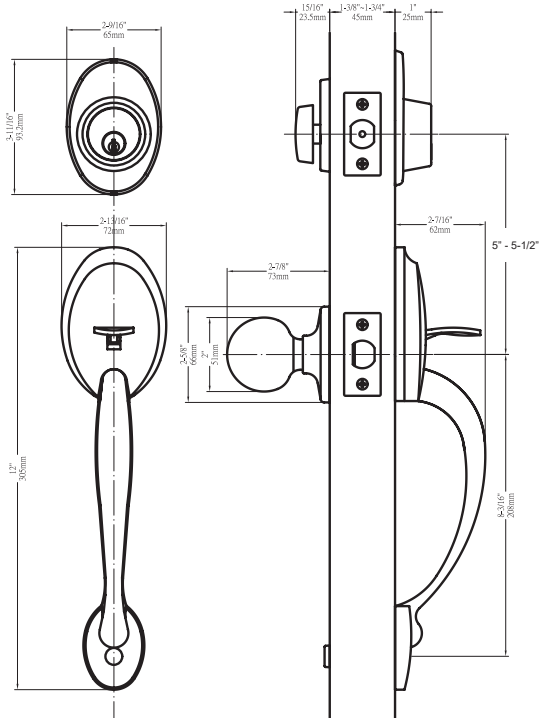

CALLAN® ENTRANCE HANDLESETS

COLTON® GRADE 3

BOX PACKAGING

Handleset Pricing includes Interior knob or lever. Specify when ordering.

Model	Function	WT/ CTN	CTN QTY		US3 Bright Brass	US5 Antique Brass	US15 Satin Nickel	US15A Antique Nickel	US10B Oil Rubbed Bronze	US10BE Edged Bronze	Black
400-CO	Single Cylinder	33 Lbs	10 Pcs	Item No.	KA4003	KA4005	KA4001	KA4008	KA4000	KA4007	KA4004
				List Price	$107.86	$118.83	$118.83	$118.83	$130.71	$130.71	$130.71
405-CO	Dummy	30 Lbs	10 Pcs	Item No.	KA4053	KA4055	KA4051	KA4058	KA4050	KA4057	KA4054
				List Price	$106.00	$116.83	$116.83	$116.83	$128.53	$128.53	$128.53
410-CO	Double Cylinder	35 Lbs	10 Pcs	Item No.	KA4103	KA4105	KA4101	KA4108	KA4100	KA4107	KA4104
				List Price	$111.66	$123.69	$123.69	$123.69	$136.08	$136.08	$136.08

VISUAL BOX PACKAGING

Model	Function	WT/ CTN	CTN QTY		US3 Bright Brass	US15 Satin Nickel	US10BE Edged Bronze	Black
VP-400-CO	Single Cylinder	28 Lbs	6 Pcs	Item No.	VPKA4003	VPKA4001	VPKA4007	VPKA4004
				List Price	$113.25	$124.77	$137.25	$137.25