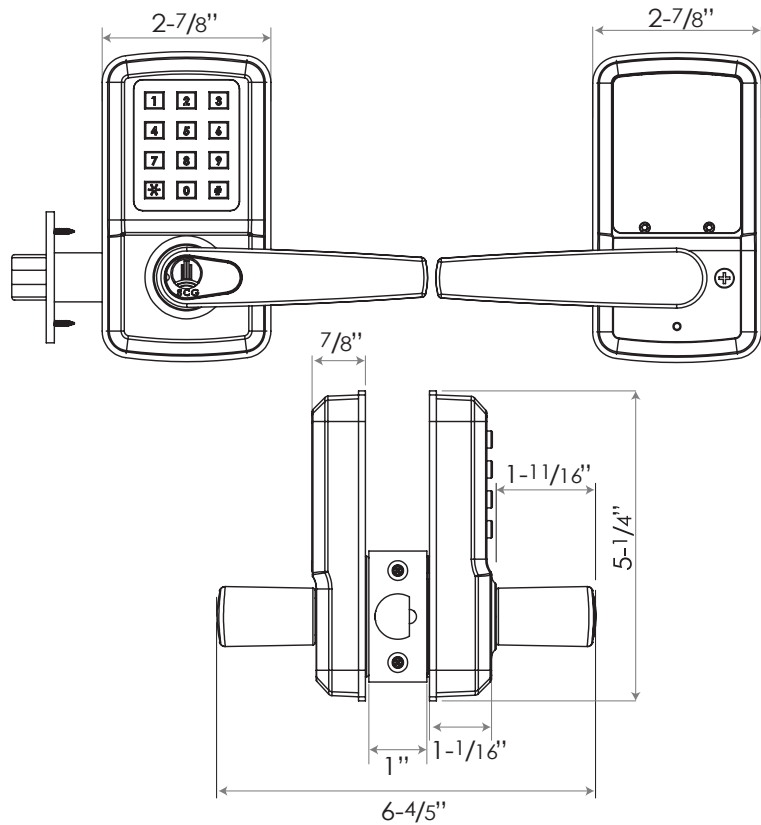

SK500 KEYPAD LEVER LOCK

Door Prep	Cross bore: 2-1/8" Edge bore: 1" Latch face: 1" x 2-1/4"	Power	6V (4-AA batteries included) Estimated battery life is 1 year
Backset	Fits 2-3/8" and 2-3/4"	Passcode	4-6 digits, Maximum of 9 Passcodes supported
Strikes	9103 & 9101	Master Passcodes	4-6 digits, Maximum of 1 Master Passcode supported
Cylinder	KW1 5-pin only, can not be rekeyed	Door Thickness	Fits 1-3/8" ~ 2" door
Latches	Deadlatch for maximum security	Door Handing	Specify RH or LH when ordering

Shown with the Milton Lever. Also available with the Logan Lever.

Model	Function	WT/CTN	CTN QTY	Finish			
				US15 Satin Nickel	US10B Oil Rubbed Bronze	PVD - US3 Lifetime Brass	
SK500	Digital Lock Milton Lever	36 Lbs	8 Pcs	Item No.	301606	301607	301608
				List Price	$246.34	$246.34	$246.34
SK500	Digital Lock Logan Lever	36 Lbs	8 Pcs	Item No.	301660	301661	301663
				List Price	$246.34	$246.34	$246.34