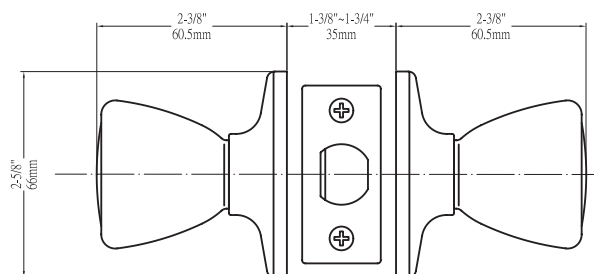

CALLAN® KNOBS GRADE 3

Latches (For Round Rosette)	Entrance: 2-3/8" & 2-3/4" adjustable (9073) Passage/Privacy: 2-3/8" & 2-3/4" adjustable (9074) Faceplate: 1" x 2-1/4" round corner Bolt: 1/2" throw	Latches (For Square Rosette)	Entrance: 2-3/8" & 2-3/4" adjustable (C9060 R/S) Passage/Privacy: 2-3/8" & 2-3/4" adj. (C9064 R/S) Faceplate: 1" x 2-1/4" Rd. & Sq. corner Bolt: 1/2" throw
Cylinder (For Round Rosette)	For Round Rosette Knobs - KW1 5-pin standard; SC1 5-pin optional / Entries packed KA5	Cylinder (For Square Rosette)	For Square Rosette Knobs - SC1 5-pin standard; KW1 5-pin optional / Entries packed KA5
Door Thickness	1-3/8" ~ 1-3/4" door standard 2-1/4" Ext. Kit available	Backset	Fits 2-3/8" and 2-3/4"
Wood Screws	Combination screws that suit both wood or metal door mounting	Strikes	Round - 1-3/4" x 2-1/4" full lip round corner (9103) Square - 1-3/4" x 2-1/4" full lip Rd. & Sq. corner (9103 & 9102)
Door Prep	Cross bore: 2-1/8" / Edge bore: 1" Latch face: 1" x 2-1/4"	Door Handing	Not Required

BRAYDEN® GRADE 3

BOX PACKAGING

Model	Function	WT/ LB	CTN QTY		US3 Bright Brass	US15 Satin Nickel
100T - BR	Entrance	27 Lbs	20 Pcs	Item No.	KA1003	KA1001
				List Price	$17.76	$19.71
101T - BR	Passage	22 Lbs	20 Pcs	Item No.	KA1013	KA1011
				List Price	$14.32	$15.94
102T - BR	Privacy	22 Lbs	20 Pcs	Item No.	KA1023	KA1021
				List Price	$15.49	$17.19
115 - BR	Dummy	9 Lbs	20 Pcs	Item No.	KA1053	KA1051
				List Price	$6.86	$7.63
300T - BR	Combo	54 Lbs	20 Pcs	Item No.	KA3003	KA3001
				List Price	$36.30	$40.30

CLAMSHELL PACKAGING

Model	Function	WT/ LB	CTN QTY		US3 Bright Brass	US15 Satin Nickel
VP-100T-BR	Entrance	27 Lbs	20 Pcs	Item No.	VPKA1003	VPKA1001
				List Price	$18.65	$20.70
VP-101T-BR	Passage	23 Lbs	20 Pcs	Item No.	VPKA1013	VPKA1011
				List Price	$15.04	$16.74
VP-102T-BR	Privacy	24 Lbs	20 Pcs	Item No.	VPKA1023	VPKA1021
				List Price	$16.26	$18.05
VP-115-BR	Dummy (Pair)	13 Lbs	20 Pair	Item No.	VPKA1053	VPKA1051
				List Price	$14.40	$16.02
VP-300T-BR	Combo	27 Lbs	10 Pcs	Item No.	VPKA3003	VPKA3001
				List Price	$38.12	$42.32