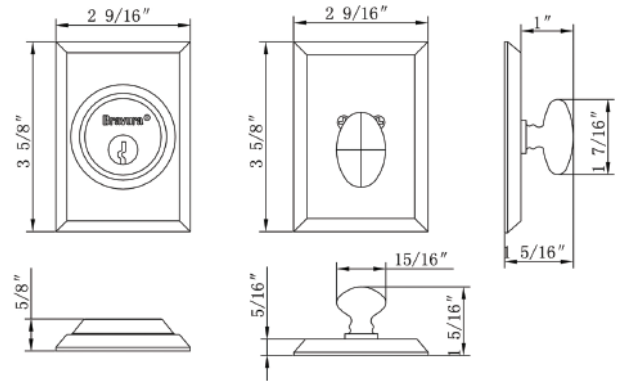

LIST PRICE
910-1 Single Keyed **$116**
960-1 Double Keyed **$127**
910P-1 Patio Bolt **$84**
Shown in US10B
Also available in: PVD, US4, US15, US19, US26