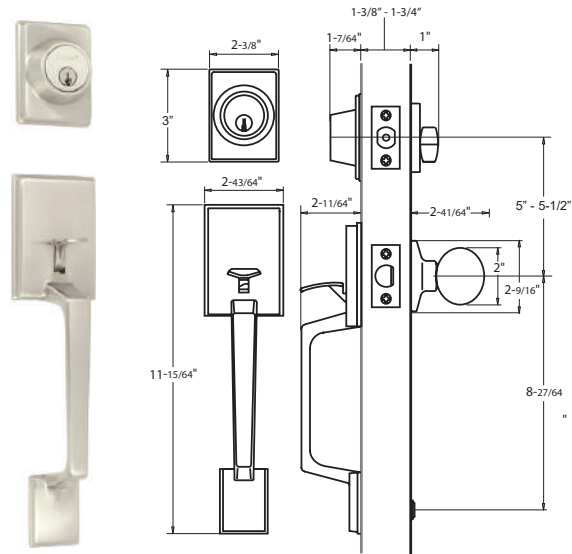

DELANEY® ENTRANCE HANDLESETS

CAPRI GRADE 3 (SOLID BRASS)

BOX PACKAGING

Model	Function	WT/CTN	CTN QTY		US15 Satin Nickel	US26 Polished Chrome	US12P Tuscany Bronze	US3 Bright Brass	US19 Black
400-CA	Single Cylinder	42 Lbs	10 Pcs	Item No.	240800	240802	240812	240803	240809
				List Price	$186.97	$186.97	$208.67	$166.94	$208.67
405-CA	Dummy	35 Lbs	10 Pcs	Item No.	240801	240822	240857	240804	240819
				List Price	$165.85	$165.85	$185.12	$148.38	$185.12