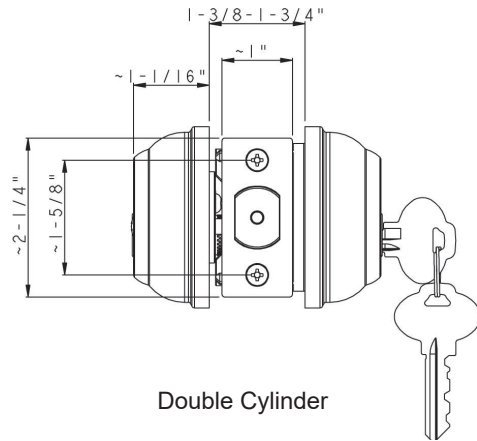

Double Cylinder