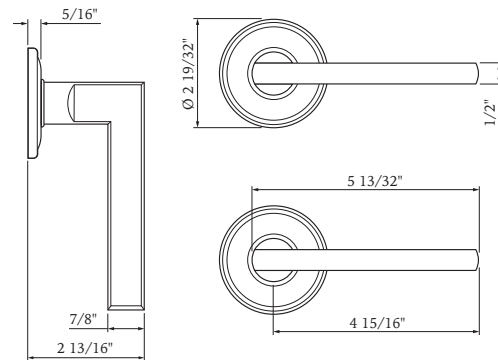

Bravura KNOBS & LEVERS

Specifications: ANSI Rated Grade 2

Door Prep	Deadbolt cross bore: 2-1/8" Cross bore: 2-1/8" Edge bore: 1" Latch Face: 1" x 2-1/4"	Latches	2-3/8" Standard and 2-3/4" Optional Faceplate: 1" x 2-1/4" round corner Bolt: 1/2" Solid Brass throw Drive0in or UL Available
Backset	2-3/8" Standard and 2-3/4" Optional	Strikes	Full lip round corner (9103) & square
Door Thickness	1-3/8" ~ 2", 2-1/4" & 2-1/2" Extension Kits Available	Cylinder	SC4 6-Pin standard. KW1 5-Pin Optional Handlesets packed KD

ELITE SOLID ZINC

333B
Shown in US15
Also available in: US26, US10B
Passage/Privacy **LIST PRICE $88**
Dummy **LIST PRICE $44**

334SB
Shown in US15
Also available in: PVD, US10B, US26
Passage/Privacy **LIST PRICE $88**
Dummy **LIST PRICE $44**

337B
Shown in US15
Also available in: PVD, US10B, US26
Passage/Privacy **LIST PRICE $88**
Dummy **LIST PRICE $44**
(Specify Door Handling)

HOW TO ORDER ELITE SERIES