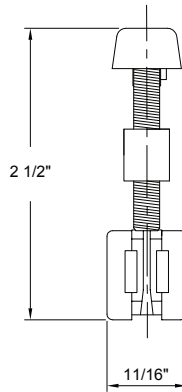

HALF LEAF HINGE PIN DOOR STOP

Base Metal: Zinc

	Description	Finish	Item No.	List Price	CTN QTY	WT/CTN
	Half Leaf Hinge Pin Door Stop	US15	402452	$2.11	100	13 Lbs
	Half Leaf Hinge Pin Door Stop w/ Black Tips	US10B	402459	$2.11	100	13 Lbs
	Half Leaf Hinge Pin Door Stop	Black	402454	$2.11	100	13 Lbs