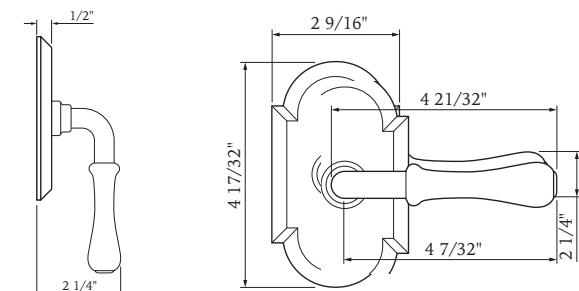

Specifications: ANSI Rated Grade 2

Door Prep	Cross bore: 2-1/8" Edge bore: 1" Latch Face: 1" x 2-1/4"	Latches	2-3/8" Standard and 2-3/4" Optional Faceplate: 1" x 2-1/4" round corner Bolt: 1/2" Solid Brass throw Drive0in or UL Available
Backset	2-3/8" Standard and 2-3/4" Optional	Strikes	Full lip round corner (9103) & square
Door Thickness	1-3/8" ~ 2", 2-1/4" & 2-1/2" Extension Kits Available		

Not all styles are shown. Please refer to page 8 to see all the rosettes, knobs and levers available.

RUSTICO GRANDE

909G-1

Shown in USD10B
Also available in: US10B, US15, USD15A, US19

Passage/Privacy **LIST PRICE $177**

Dummy **LIST PRICE $89**

936G-2

Shown in US15
Also available in: US10B, USD15A, US19

Passage/Privacy **LIST PRICE $177**

Dummy **LIST PRICE $89**

936G-1

Shown in US10B
Also available in: USD10B, US15, USD15A, US19

Passage/Privacy **LIST PRICE $177**

Dummy **LIST PRICE $89**

931G-2

Shown in US15
Also available in: US10B, US19

Passage/Privacy **LIST PRICE $177**

Dummy **LIST PRICE $89**

HOW TO ORDER PASSAGE & PRIVACY