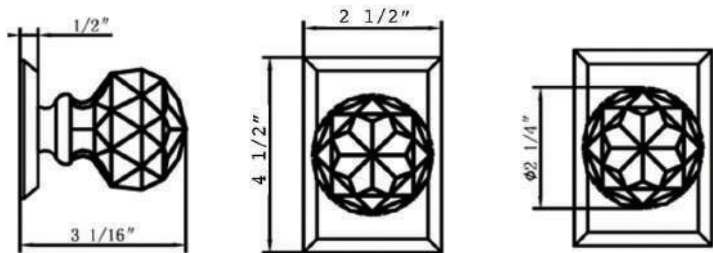

926G-1
Shown in US10B
Also available in: PVD, US4, US15, US19, US26
Passage/Privacy **LIST PRICE $189**
Dummy **LIST PRICE $95**