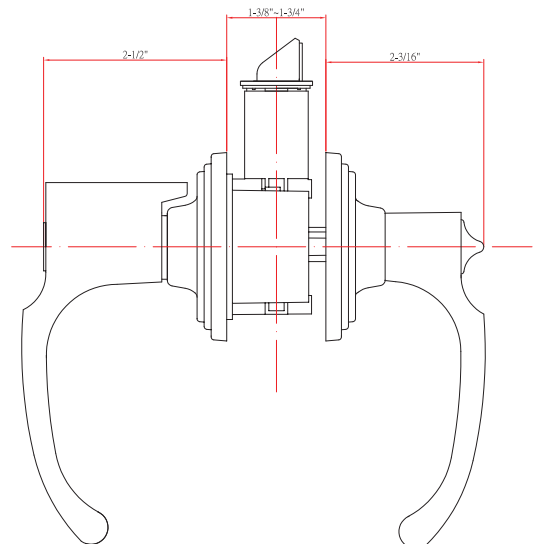

ARTINO® GRADE 3

Door Handing:
Reversible Lever

BOX PACKAGING

Model	Function	WT/ CTN	CTN QTY		US15 Satin Nickel	US10BE Edged Bronze	BL Black
500T-AR	Entrance	25 Lbs	10 Pcs	Item No.	360201	360207	360204
				List Price	$75.85	$75.85	$75.85
501T-AR	Passage	20 Lbs	10 Pcs	Item No.	364201	364207	364204
				List Price	$71.96	$71.96	$71.96
502T-AR	Privacy	21 Lbs	10 Pcs	Item No.	362201	362207	362204
				List Price	$71.96	$71.96	$71.96
515-AR	Dummy	17 Lbs	20 Pcs	Item No.	365201	365207	365204
				List Price	$36.02	$36.02	$36.02