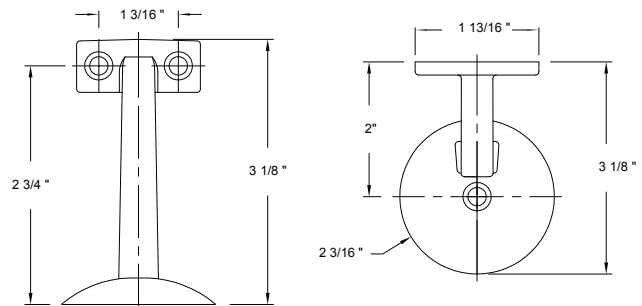

DECORATIVE HANDRAIL BRACKET

Base Metal: Zinc

Description	Finish	Item No.	List Price	CTN QTY	WT/ CTN
	US15	406111	$11.28	10	3 Lbs
	US10B	406118	$11.28	10	3 Lbs
	Black	406114	$11.28	10	3 Lbs