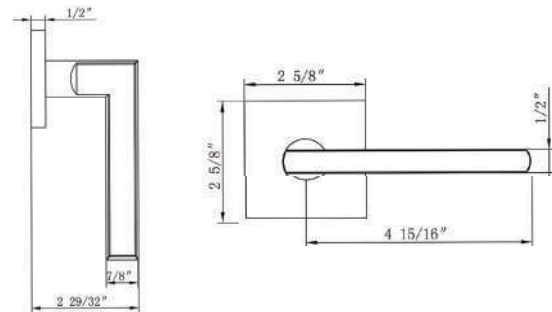

338RC
Shown in US15
Also available in: US10B, US14
Passage/Privacy **LIST PRICE $111**
Dummy **LIST PRICE $56**