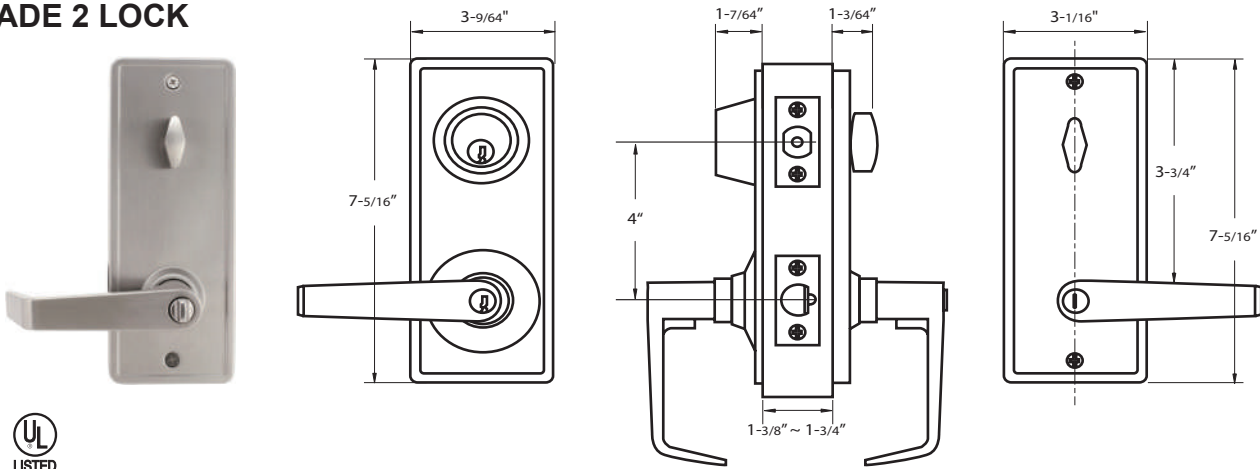

Specifications

Door Prep	Cross bore: 2-1/8" Edge bore: 1" Entry/Pass. Latch face: 2-3/4": 1-1/8" x 2-1/4" 2-3/8": 1" x 2-1/4" Deadbolt Latch face: 1" x 2-1/4"	Latches	Entrance: 2-3/4" (E9070T) standard. 2-3/8" (E9060T) optional Passage: 2-3/4" (E9073T) standard. 2-3/8" (E9063T) optional Faceplate: 2-3/4": 1-1/8" x 2-1/4". 2-3/8": 1" x 2-1/4" Sq. Corner Bolt: 1/2" throw. Meets 3-Hr. Fire Rating
Backset	2-3/4" UL standard. 2-3/8" optional		Deadbolt: 2-3/8" and 2-3/4" adjustable (9091 UL) Faceplate: 1" x 2-1/4" square corner Bolt: Full 1" throw. Meets 3-Hr. Fire Rating
Door Thickness	1-3/8" ~ 1-3/4" door standard		
Cylinder	SC4 6-pin standard. KW1 5-pin optional Entries packed KD	Strikes	1-1/8" x 2-3/4" T-strike (9106) & Deadbolt Strike (9111)
		Door Handing	Not Required
ANSI Standards	Meets requirements of ANSI A156.2 Series 4000, GR2, 400,000 Cycles.	Product Features	• Interconnected function • Panic Proof - Push/Turn • 4" O.C. bore spacing

IL SERIES - INTERCONNECTED GRADE 2 LOCK

Model	Function	WT/LB	CTN QTY		US15 Satin Nickel	US10B Oil Rubbed Bronze
300 - IL	Entrance	45 Lbs	10 Pcs	Item No.	380002	380010
				List Price	$170.75	$188.78
301 - IL	Passage	45 Lbs	10 Pcs	Item No.	381002	381010
				List Price	$158.36	$176.59