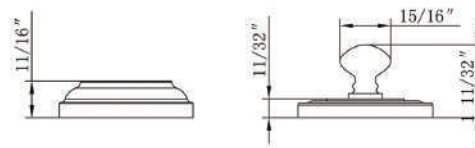

944 4-1/2"
(US10B, US15, US26)

945 4-9/16"
(US10B, US15, US26)

HOW TO ORDER HANDLESET EXTERIOR LOCKS

Bravura DEADBOLTS

Specifications: ANSI Rated Grade 2

Door Prep	Deadbolt cross bore: 2-1/8" Edge bore: 1" Latch Face: 1" x 2-1/4"	Latches	2-3/8 to 2-3/4" Adjustable Latch Standard Drive-In Latch Available
		Cylinder	SC1 5-Pin C Keyway
Door Thickness	1-3/4" Standard, 1-3/8" Optional 2", 2-1/4", & 2-1/2" Extension Kits Available	Strikes	Deadbolt: 9118R/S with Reinforcement Plate
		Functions	Double Cylinder  Single Cylinder  Patio Bolt Half Bore 

LIST PRICE
910-0 Single Keyed **\$102**
960-0 Double Keyed **\$113**
910P-0 Patio Bolt **\$76**
 Shown in US10B
 Also available in: PVD, US4, US15, US19, US26

LIST PRICE
910-5 Single Keyed **\$106**
910-5 Patio Bolt **\$76**
 Shown in US15
 Also available in: US10B, US26