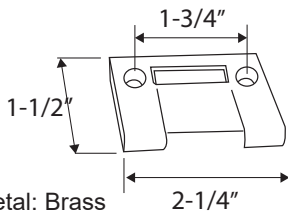

HEAVY DUTY BRASS JUMBO ROLLER CATCH

Base Metal: Brass

	Description	Finish	Item No.	List Price	CTN QTY	WT/CTN
	Heavy Duty Jumbo Roller Catch	US26D	420706	$31.30	15	8 Lbs
	Heavy Duty Jumbo Roller Catch	US10B	420710	$31.30	15	8 Lbs