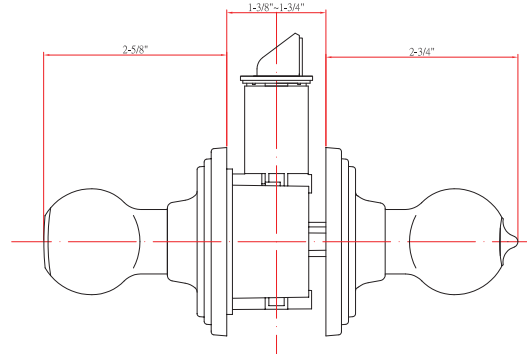

CALLAN® KNOBS GRADE 3

CANOVA® GRADE 3

BOX PACKAGING

Model	Function	WT/ CTN	CTN QTY		US15 Satin Nickel	US10BE Edged Bronze	BL Black
100T-CN	Entrance	25 Lbs	10 Pcs	Item No.	360501	360507	360504
				List Price	$55.10	$55.10	$55.10
101T-CN	Passage	20 Lbs	10 Pcs	Item No.	364501	364507	364504
				List Price	$51.86	$51.86	$51.86
102T-CN	Privacy	21 Lbs	10 Pcs	Item No.	362501	362507	362504
				List Price	$51.86	$51.86	$51.86
115-CN	Dummy	17 Lbs	20 Pcs	Item No.	365501	365507	365504
				List Price	$25.94	$25.94	$25.94