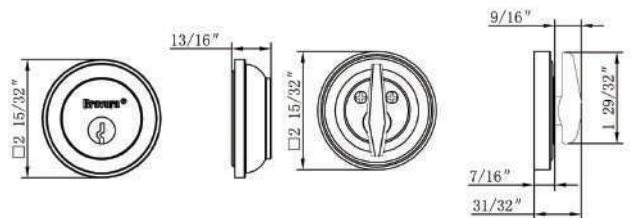

Outside

Inside

310SC
Shown in US15
Also available in: US10B, US14
Single Keyed **LIST PRICE \$97**

Outside

Inside

310B / 360B
Shown in US10B
Also available in: PVD, US15, US26
Single Keyed **LIST PRICE \$74**
Double Keyed **LIST PRICE \$81**