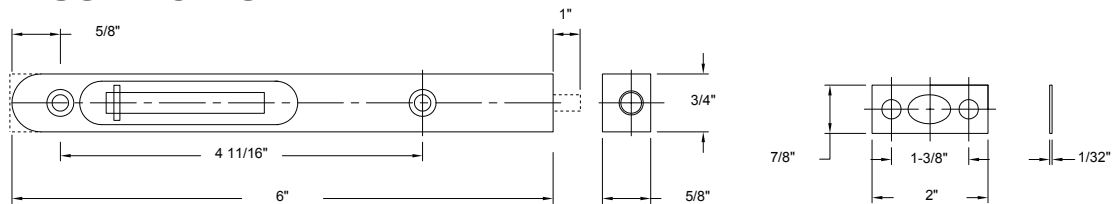

SOLID BRASS FLUSH BOLTS

Base Metal: Brass

Description	Finish	Item No.	List Price	CTN QTY	WT/CTN	
	Flush Bolt Solid Brass 6" Round End	US3	410600	$8.30	25	7 Lbs
	Flush Bolt Solid Brass 6" Round End	US15	410215	$10.67	25	7 Lbs
	Flush Bolt Solid Brass 6" Round End	US10B	410210	$11.73	25	7 Lbs
	Flush Bolt Solid Brass 6" Square End	US3	410800	$8.30	25	7 Lbs
	Flush Bolt Solid Brass 6" Square End	US15	410315	$10.67	25	7 Lbs
	Flush Bolt Solid Brass 6" Square End	US10B	410810	$11.73	25	7 Lbs
	Strike Plate Only for 6" Flush Bolt	US15	480415	$0.97	Each	1 Lbs
	Strike Plate Only for 6" Flush Bolt	US10B	480400	$0.97	Each	1 Lbs