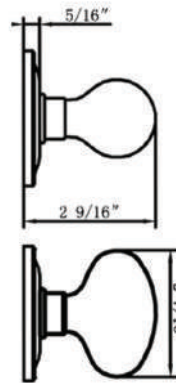

906-0

Shown in US10B

Also available in: PVD, US15, US26

Passage/Privacy **LIST PRICE $118**

Dummy **LIST PRICE $59**