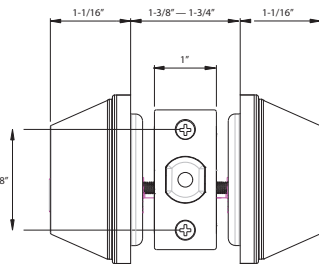

GRADE 3

Single Cylinder (200)

Double Cylinder (210)

One-Sided Half Bore (205)

One-Sided Full Bore (206)

BOX PACKAGING

Model	Function	WT/ LB	CTN QTY		US32D Stainless Steel	US3 Polished Brass	US15 Satin Nickel	US26 Polished Chrome	US19 Black	US12P Tuscany Bronze
200-B	Single Cylinder	27 Lbs	20 Pcs	Item No.	D31002	D31003	D31004	D31006	D31009	D31007
				List Price	\$21.03	\$21.03	\$24.90	\$24.90	\$27.25	\$27.25
210-B	Double Cylinder	32 Lbs	20 Pcs	Item No.	D31012	D31013	D31014	—	D31019	D31017
				List Price	\$34.71	\$34.71	\$35.68		\$40.64	\$40.64
205-S	One-Sided (Half Bore)	15 Lbs	20 Pcs	Item No.	D35002	D35003	D35004	—	—	D35007
				List Price	\$13.08	\$13.08	\$14.48			\$17.18
206-S	One-Sided (Full Bore)	15 Lbs	20 Pcs	Item No.	D36002	—	D36004	—	—	D36007
				List Price	\$16.79		\$18.52			\$20.73
	Turn Button Only		Each	Item No.	D32002	D32003	D32002	D32006	D32009	D32007
				List Price	\$7.92	\$7.92	\$7.92	\$7.92	\$7.92	\$7.92