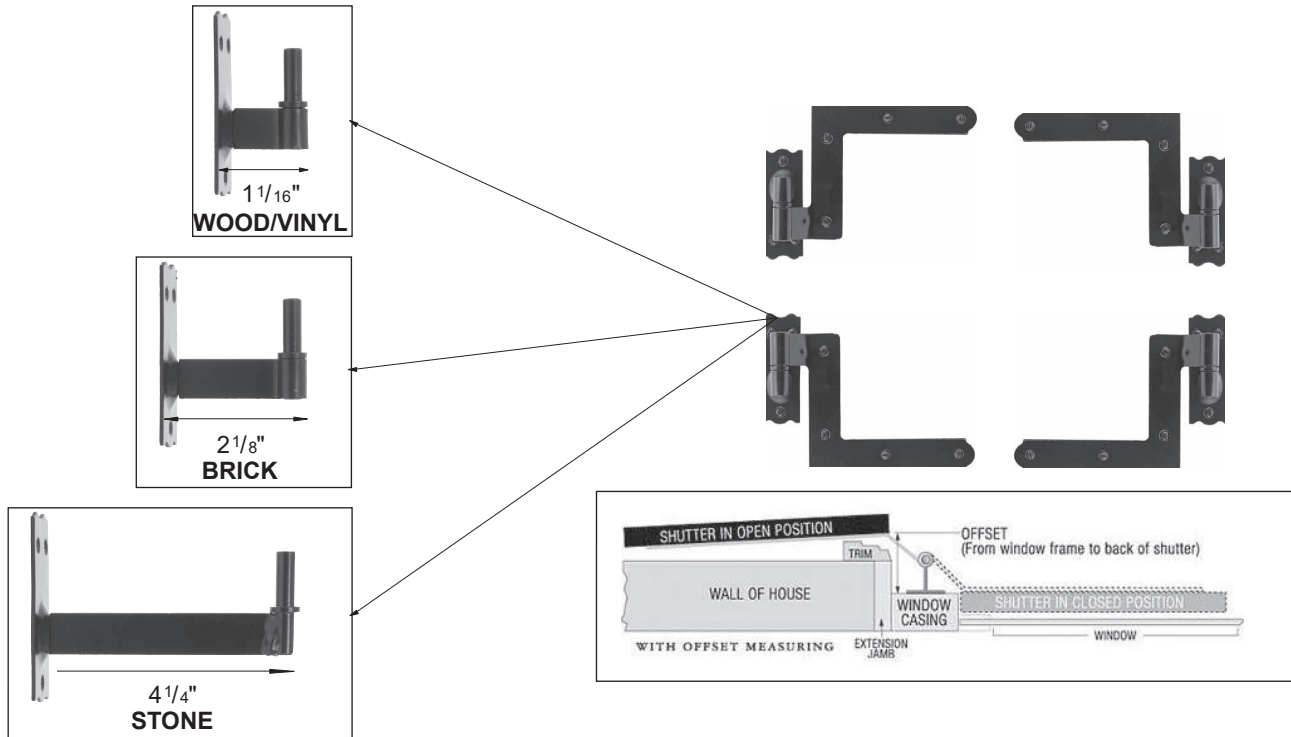

EXTERIOR SHUTTER BLIND HINGES SOLD IN SETS (Two Pair)

Description	Item No.	List Price	CTN QTY	WT/CTN
Exterior Shutter Hinges for Wood/Vinyl Siding	489200	$27.50	24 Sets	55 Lbs
Exterior Shutter Hinges for Brick Siding	489100	$32.09	24 Sets	55 Lbs
Exterior Shutter Hinges for Stone Siding	489400	$48.89	24 Sets	55 Lbs
Stainless Steel Exterior Shutter Hinges for Wood/Vinyl Siding	489200SS	$45.62	24 Sets	55 Lbs
Stainless Steel Exterior Shutter Hinges for Brick Siding	489100SS	$47.46	24 Sets	55 Lbs
Stainless Steel Exterior Shutter Hinges for Stone Siding	489400SS	$53.40	24 Sets	55 Lbs

Base Metal: Iron or Stainless Steel