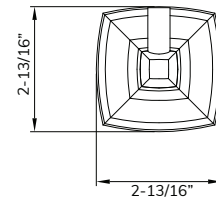

800 SERIES

Rosette Size:

Towel Ring