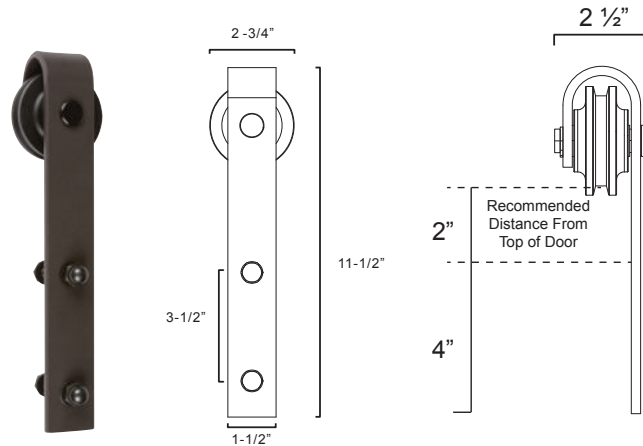

DELANEY® FLAT TRACK

Each Flat Track Series Includes:

2 Hangers w/ Quiet Bearing Wheels, Track (Pre-drilled), Standoffs & Lag Bolts, 2 Door Stops, 1 Door L Guide, Anti-Jump Discs, Bolts, Nuts, & Washers

1000 SERIES Standard

Weight Limit:
330 Lbs per set

Description	Finish	Item No.	List Price	CTN QTY	WT/CTN
1000 Series 5 FT Barn Door Hardware (Standard)	Black	BD1054	$155.56	1	16 Lbs
1000 Series 5 FT Barn Door Hardware (Standard)	Satin Nickel	BD1052	$211.11	1	16 Lbs
1000 Series 6 FT Barn Door Hardware (Standard)	Black	BD1064	$166.67	1	16 Lbs
1000 Series 6 FT Barn Door Hardware (Standard)	Bronze	BD1069	$166.67	1	16 Lbs
1000 Series 6 FT Barn Door Hardware (Standard)	Brushed Steel	BD1061	$333.33	1	16 Lbs
1000 Series 6 FT Barn Door Hardware (Standard)	Satin Nickel	BD1062	$255.56	1	16 Lbs
1000 Series 6 FT Barn Door Hardware (Standard)	Weathered Rust	BD1063	$333.33	1	16 Lbs
1000 Series 6 FT Barn Door Hardware (Standard)	Green Patina	BD1065	$333.33	1	16 Lbs
1000 Series 6 FT Barn Door Hardware (Standard)	Satin Brass	BD1066	$333.33	1	16 Lbs
1000 Series 6 FT, 6 Inch Barn Door Hardware (Standard)	Black	BD1664	$188.89	1	16 Lbs
1000 Series 8 FT Barn Door Hardware (Standard)	Black	BD1084	$222.22	1	18 Lbs
1000 Series 8 FT Barn Door Hardware (Standard)	Bronze	BD1089	$222.22	1	18 Lbs
1000 Series 8 FT Barn Door Hardware (Standard)	Brushed Steel	BD1081	$411.11	1	18 Lbs
1000 Series 8 FT Barn Door Hardware (Standard)	Satin Nickel	BD1082	$322.22	1	18 Lbs
1000 Series 8 FT Barn Door Hardware (Standard)	Weathered Rust	BD1083	$411.11	1	18 Lbs
1000 Series 8 FT Barn Door Hardware (Standard)	Green Patina	BD1085	$411.11	1	18 Lbs
1000 Series 8 FT Barn Door Hardware (Standard)	Satin Brass	BD1086	$411.11	1	18 Lbs