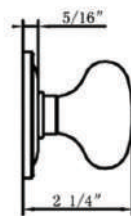

TRADITIONAL

931-0

Shown in US10B

Also available in: US4, US15, US19, US26

Passage/Privacy **LIST PRICE $118**

Dummy **LIST PRICE $59**

903-0

Shown in US10B

Also available in: US15, US26

Passage/Privacy **LIST PRICE $118**

Dummy **LIST PRICE $59**
(Specify Door Handling)

905-0

Shown in US15

Also available in: VD, US10B, US26

Passage/Privacy **LIST PRICE $118**

Dummy **LIST PRICE $59**

906-0

Shown in US10B

Also available in: PVD, US15, US26

Passage/Privacy **LIST PRICE $118**

Dummy **LIST PRICE $59**

HOW TO ORDER PASSAGE & PRIVACY