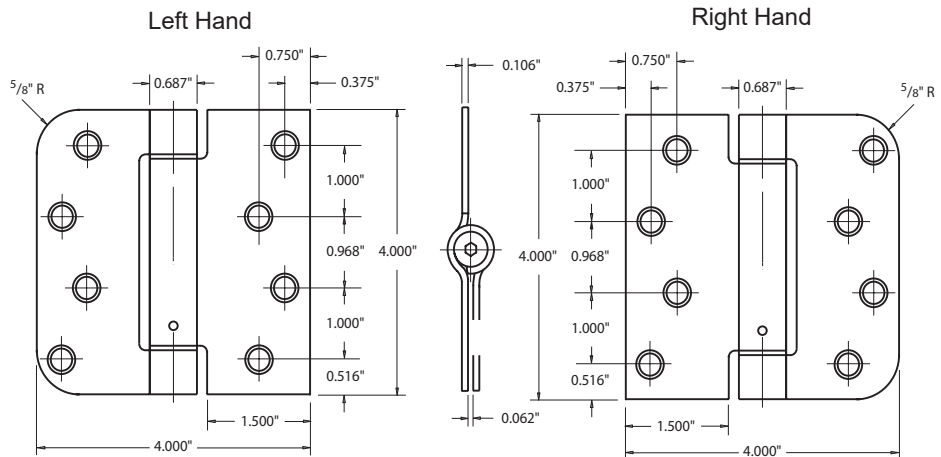

4" X 4" 5/8R x SQ SPRING HINGE FOR CASTLEGATE

SPECIFICATIONS

- #10 X 1/2" machine screw (10-24NC) standard (8 pcs)
- #10 x 3/4" wood screw standard (16 pcs)
- Box Pack: 1Pair (2 pcs) per box.
  20 Pair / CTN, 28 Lbs
- Gauge: 0.106" Steel
- Specify LH or RH
- Priced & sold by the pair (2 Hinges)

Base Metal: Steel

Description	Radius	US26D	
		Dull Chrome	
4" x 4" Spring Hinge for Castlegate	5/8" x SQ	Item No.	SP4056R / SP4056L
		List Price	$23.34/ $23.34