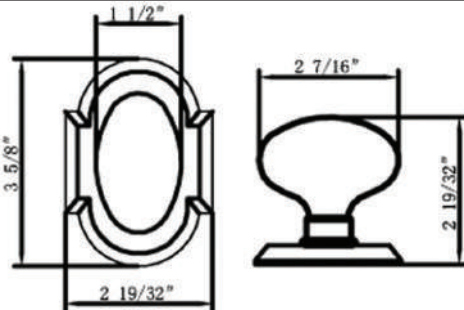

931-1

Shown in US10B

Also available in: US4, US15, US19, US26

Passage/Privacy **LIST PRICE $137**

Dummy **LIST PRICE $68**