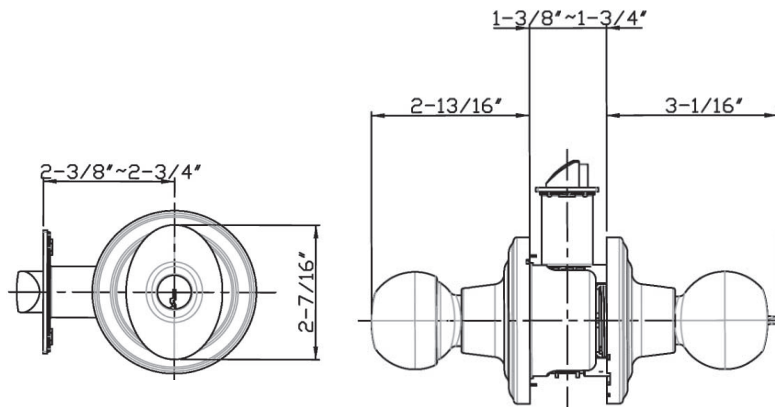

RH SERIES - ANSLEY STYLE GRADE 2 TUBULAR KNOB

Model	Function	WT/LB	CTN QTY		US3 Bright Brass	US15 Satin Nickel	US12P Tuscany Bronze
100-AN-G2	Entrance	30 Lbs	20 Pcs	Item No.	311223	311222	311229
				List Price	\$54.73	\$54.73	\$63.11
104-AN-G2	Storeroom	30 Lbs	20 Pcs	Item No.	—	316222	316229
				List Price		\$54.73	\$63.11
101-AN-G2	Passage	26 Lbs	20 Pcs	Item No.	314223	314222	314229
				List Price	\$48.23	\$48.23	\$55.73
102-AN-G2	Privacy	26 Lbs	20 Pcs	Item No.	312223	312222	312229
				List Price	\$49.61	\$49.61	\$57.61
105-AN-G2	Dummy	15 Lbs	20 Pcs	Item No.	315223	315222	315229
				List Price	\$24.98	\$24.98	\$28.47