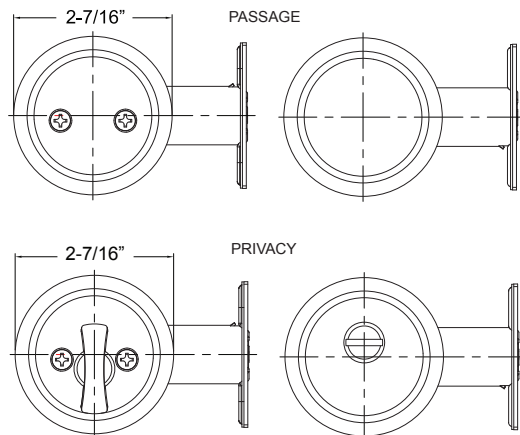

ROUND SLIDING POCKET DOOR LOCKS

Requires Standard Door Prep

Passage Shown

Base Metal: Zinc

Function	WT/LB	CTN QTY		US15 Satin Nickel	US10B Oil Rubbed Bronze	US26 Polished Chrome	BLACK
Passage	5 Lbs	10 Pcs	Item No.	442220	442227	442226	442224
			List Price	$23.98	$23.98	$23.98	$23.98
Privacy	5 Lbs	10 Pcs	Item No.	442420	442427	442426	442424
			List price	$25.53	$25.53	$25.53	$25.53