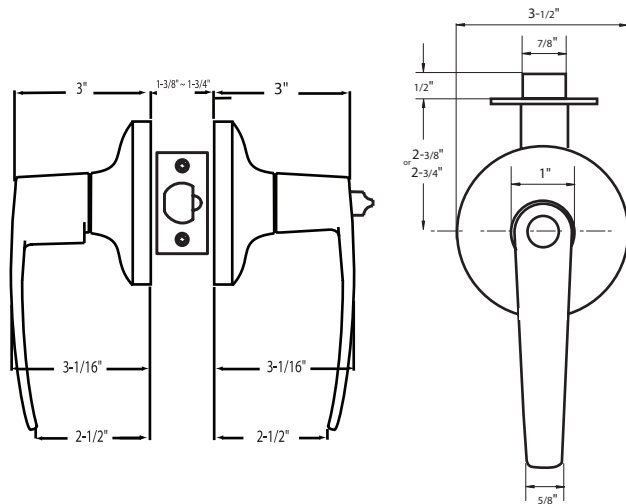

F SERIES - MD STYLE GRADE 1 CYLINDRICAL LEVER

				MD Style		
Model	Function	WT/LB	CTN QTY		US26D Dull Chrome	US10B Oil Rubbed Bronze
500-F	Entrance	32 Lbs	6 Pcs	Item No.	3N5002	3N5000
				List Price	$160.02	$165.87
504-F	Storeroom	32 Lbs	6 Pcs	Item No.	3N5042	3N5040
				List Price	$165.15	$171.03