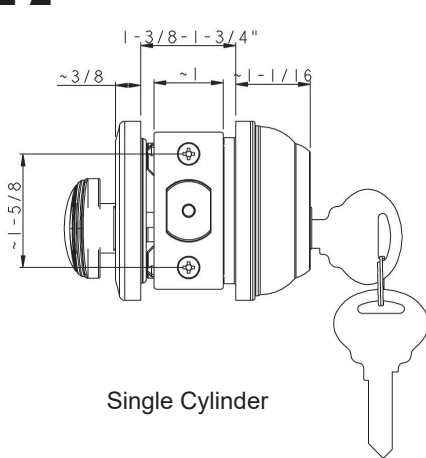

DELANEY® DEADBOLTS

Specifications

Door Prep	Cross bore: 2-1/8" Edge bore: 1" Latch face: 1" x 2-1/4"	Latches	2-3/8" & 2-3/4" adjustable (9092 UL) Faceplate: 1" x 2-1/4" round corner Bolt: Brass with hardened steel rod. Full 1" throw
Backset	Fits 2-3/8" and 2-3/4"	Strikes	1-3/4" x 2-1/4" Rd & Sq Corner (9111 & 9117) Includes Reinforcement Strike
Door Thickness	1-3/8" ~ 1-3/4" door standard, 2-1/4" Ext. Kit Available	Wood Screws	Combination screws that suit both wood or metal door mounting Includes 3" Security Screws
Cylinder	KW1 5-Pin Standard and SC1 5-pin Deadbolts packed KA5	Grade 2 Features	- Protective Collar 3-Hr Fire Latch - High Security Strike Plate Assembly

GRADE 2