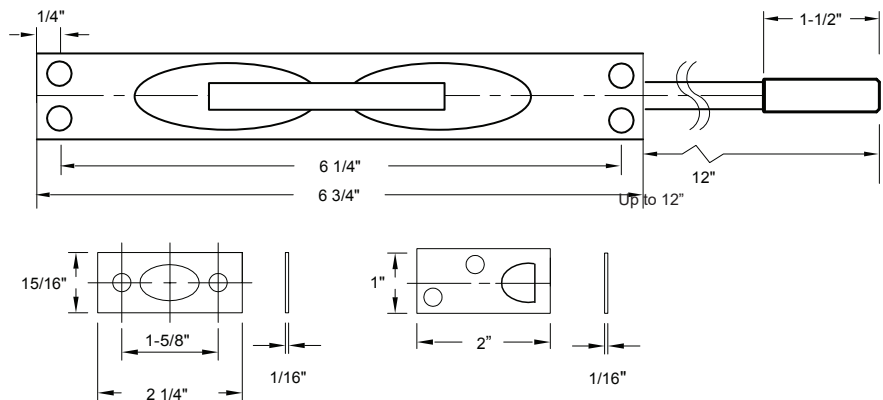

MORTISE IN EXTENSION FLUSH BOLT

Base Metal: Zinc

	Description	Finish	Item No.	List Price	CTN QTY	WT/CTN
	Mortise in Extension Flush Bolt 1" x 7"	US26D	436302	$19.02	25	7 Lbs
	Mortise in Extension Flush Bolt 1" x 7"	US10B	436310	$23.07	25	7 Lbs