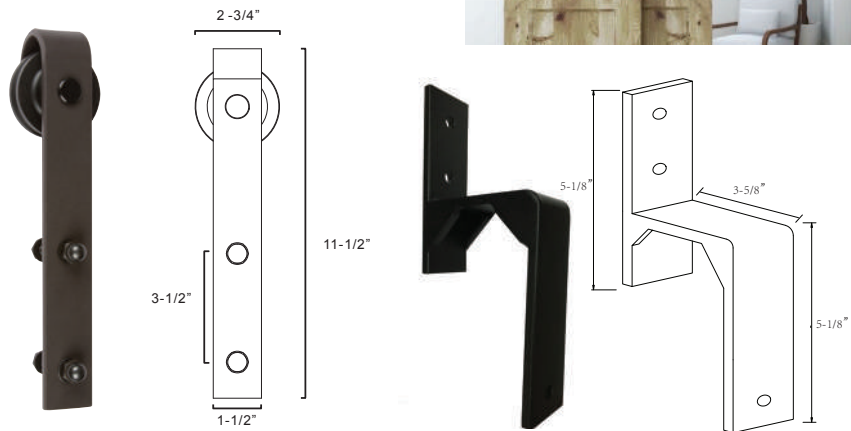

FLAT TRACK BYPASS KIT

Series Includes:

- 4 Hangers w/ Quiet Bearing Wheels
- 2 Tracks (Pre-drilled)
- Standoffs & Lag Bolts
- 4 Door Stops
- 4 Bypass Connectors
- 2 Door Guides
- 4 Anti-Jump Discs
- Bolts, Nuts, & Washers

Weight Limit:

330 Lbs per set

Description	Finish	Item No.	List Price	CTN QTY	WT/CTN
Barn Door 6' Bypass Kit	Black	BD1264	$507.05	1	40 lbs
Barn Door 8' Bypass Kit	Black	BD1284	$599.66	1	43 lbs