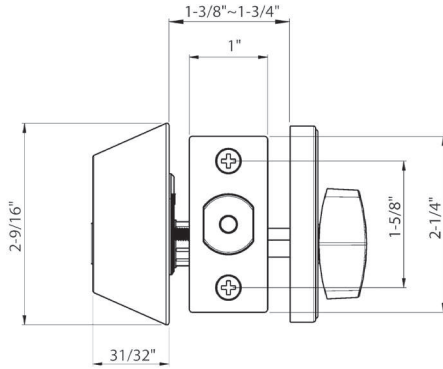

2-PANEL

6-PANEL

WWW.TRUSTPREMIER.COM

DEADBOLT

Door Prep	Cross bore: 2-1/8" Edge bore: 1" Latch face: 1" x 2-1/4"	Latches (6-Way Available)	1" Diameter 6-way Drive-In Latch : 2-3/8" & 2-3/4" adj. (L90A0SS) Faceplate: 1" x 2-1/4" round & square corner Bolt: 1" throw
Backset	Fits 2-3/8" and 2-3/4"	Strikes	2-1/4" round corner (9113)
Door Thickness	1-3/8" ~ 1-3/4" standard.	Wood Screws	Combination screws that suit both wood or metal door mounting
Cylinder	KW1 5-pin standard . Packed KA5 2 Keys Per Lock. Master Keying Available	Features	Waterproof Foam Seal