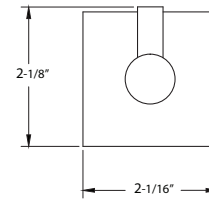

DELANEY® BATH HARDWARE

1100 SERIES SQUARE CONTEMPORARY

Rosette Size:

Towel Ring

Euro Paper Holder

Paper Holder

Towel Bar Set

Single Robe Hook