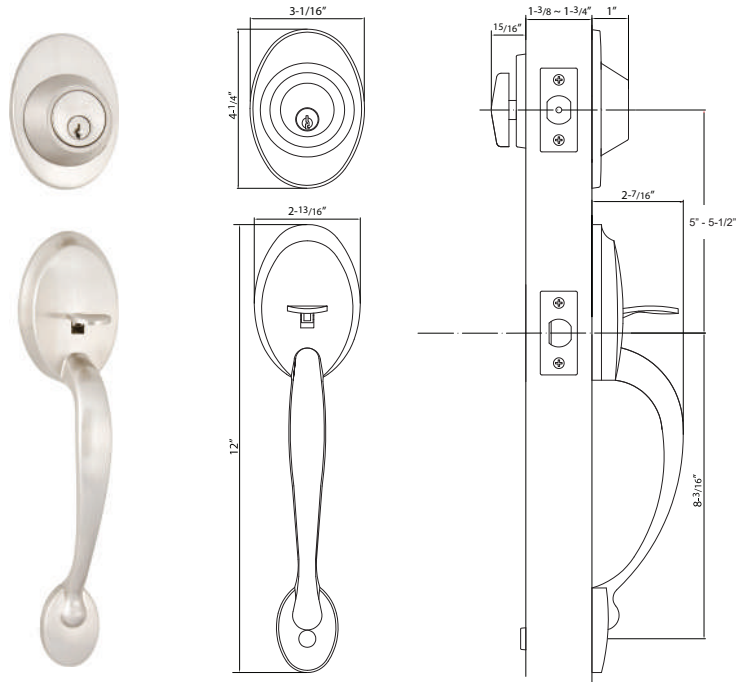

CALLAN® ENTRANCE HANDLESETS

Specifications

Door Prep	Deadbolt cross bore: 2-1/8" Handleset cross bore: 2-1/8" Edge bore: 1" Latch face: 1" x 2-1/4" Mounting bore distance (center to center): 5-1/2" recommended	Latches	Deadbolt: • 2-3/8" & 2-3/4" adjustable (C9092 R/S) • Faceplate: 1" x 2-1/4" round corner • Bolt: 1" throw with hardened steel rod Handle: • 2-3/8" and 2-3/4" adjustable (C9064 R/S) • Faceplate: 1" x 2-1/4" round corner
Backset	Fits 2-3/8" and 2-3/4"	Strikes	Deadbolt: 2-1/4" Rd. & Sq. corner (9118 R/S) 1 1/8" X 2 3/4" Thumbpiece: 2-1/4" full lip Rd. & Sq. corner (9103 & 9102). Includes Reinforcement Plate.
Door Thickness	1-3/8" ~ 1-3/4" door standard 2-1/4" Ext. Kits available	Wood Screws	Combination screws that suit both wood or metal door mounting. Includes 3" Security Screws.
Cylinder	SC1 5-pin standard; KW1 5-pin optional Handlesets packed KD	Door Handing	Specify handing when ordering lever as interior option

COLTON® GRADE 2

BOX PACKAGING

Model	Function	WT/ CTN	CTN QTY	US3 Bright Brass	US15 Satin Nickel	US10BE Edged Bronze	US5 Antique Brass	
400-CO-G2	Single Cylinder	38 Lbs	10 Pcs	Item No.	G2KA4003	G2KA4001	G2KA4007	G2KA4005
				List Price	$127.75	$138.42	$149.94	$138.42
405-CO-G2	Dummy	38 Lbs	10 Pcs	Item No.	G2KA4053	G2KA4051	G2KA4057	G2KA4055
				List Price	$125.17	$135.83	$147.34	$135.83

VISUAL BOX PACKAGING

Model	Function	WT/ CTN	CTN QTY	US3 Bright Brass	US15 Satin Nickel	US10BE Edged Bronze	Black	
VB-400-CO-G2	Single Cylinder	36 Lbs	6 Pcs	Item No.	VBG2KA4003	VBG2KA4001	VBG2KA4007	VBG2KA4004
				List Price	$145.34	$145.34	$157.44	$157.44