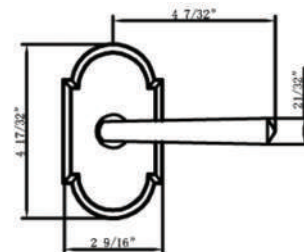

904SG-2
Shown in USD15A
Also available in: US10B, US15, US19
Passage/Privacy **LIST PRICE $177**
Dummy **LIST PRICE $89**