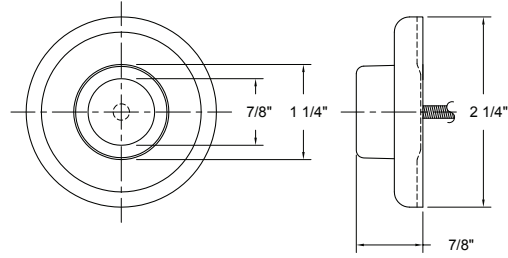

*With adjustable swing angle

2 1/4" WALL BUMPER

Base Metal: Zinc

	Description	Finish	Item No.	List Price	CTN QTY	WT/CTN
	2 1/4" Wall Bumper	US26D	402707	\$5.33	25	6 Lbs
	2 1/4" Wall Bumper	US15	402708	\$5.33	25	6 Lbs
	2 1/4" Wall Bumper	US10B	402710	\$5.33	25	6 Lbs