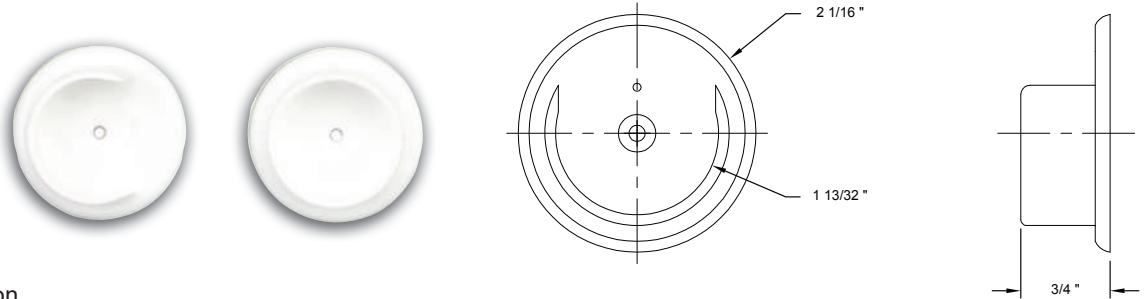

PLASTIC CLOSET POLE SOCKET

Base Material: Nylon

	Description	Finish	Item No.	List Price	CTN QTY	WT/ CTN
	Plastic Closet Pole Socket (White)	White	407400	$0.80	25 Pair	5 Lbs