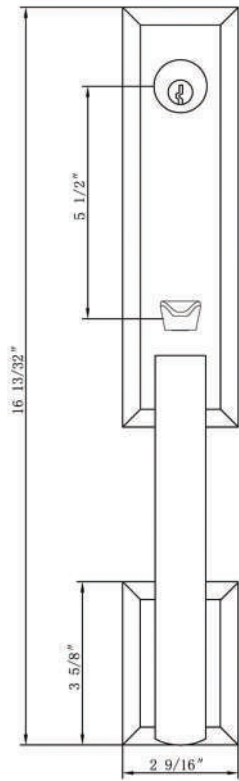

Available in US10B,
US4, US15, US26

LIST PRICE

Single Keyed **\$358**
Full Dummy **\$358**

HOW TO ORDER HANDLESET EXTERIOR LOCKS

Bravura INTERIOR OPTIONS

Pick any Lever or Knob to prefix any Interior Trims (example 904S-616). Handlesets can be selected with Sectional or Full Interior Trims.