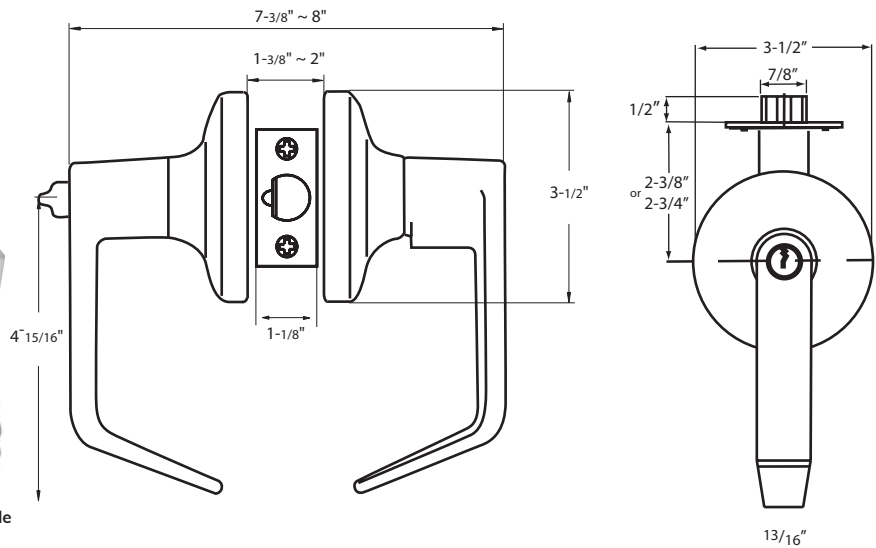

Specifications

Door Prep	Cross bore: 2-1/8" Edge bore: 1" Latch face: 1-1/8" x 2-1/4"	Latches	Entrance: 2-3/4" (F9070T) standard. 2-3/8" (F9060T) optional Pass/Priv: 2-3/4" (F9073T) standard 2-3/8" (F9063T) optional Faceplate: 1-1/8" x 2-1/4" square corner Bolt: 1/2" Stainless Steel throw. Meets 3-Hr. Fire Rating
Backset	2-3/4" UL Latch standard, 2-3/8" optional	Strikes	4-7/8" ANSI Strike standard (9109)
Door Thickness	1-3/8" ~ 2". Adjustable mounting plate	Door Handing	Not Required
Cylinder	SC4 6-pin standard, KW1 5-pin optional Entries packed KA2	Interchangeable Core	Optional small-format 6-pin or 7-pin available
ANSI & Federal Standards	- Meets & exceeds requirements of BHMA/ANSI A156.2 Series 4000, GR1, 800,000 Cycles. - Meets FF-H-106C Federal Standard.	Product Features	- Independent Torsion Spring - Concealed Mounting Screws - Clutch Function - Removable Through Bolts - Anti-Friction Latch Retractor - Panic Proof - Push/Turn

F SERIES - CT STYLE GRADE 1 CYLINDRICAL LEVER

Model	Function	WT/LB	CTN QTY	FC Series		FK Series - IC Core (Core not included)		
				US26D Dull Chrome	US10B Oil Rubbed Bronze	US26D Dull Chrome	US10B Oil Rubbed Bronze	
500-F	Entrance	32 Lbs	6 Pcs	Item No.	3C6002	3C6000	3K6002	3K6000
				List Price	$160.02	$165.87	$153.53	$159.41
504-F	Storeroom	32 Lbs	6 Pcs	Item No.	3C6042	3C6040	3K6042	3K6040
				List Price	$165.15	$171.03	$158.69	$164.55
509-F	Classroom	32 Lbs	6 Pcs	Item No.	3C6092	3C6090	3K6092	3K6090
				List Price	$172.18	$177.22	$165.71	$170.73
501-F	Passage	30 Lbs	6 Pcs	Item No.	3C6012	—	—	—
				List Price	$144.40			
502-F	Privacy	31 Lbs	6 Pcs	Item No.	3C6022	—	—	—
				List Price	$146.34			
515-F	Dummy	22 Lbs	12 Pcs	Item No.	3C6052	—	—	—
				List Price	$82.61			

*For IC Core ONLY pricing, see page 159