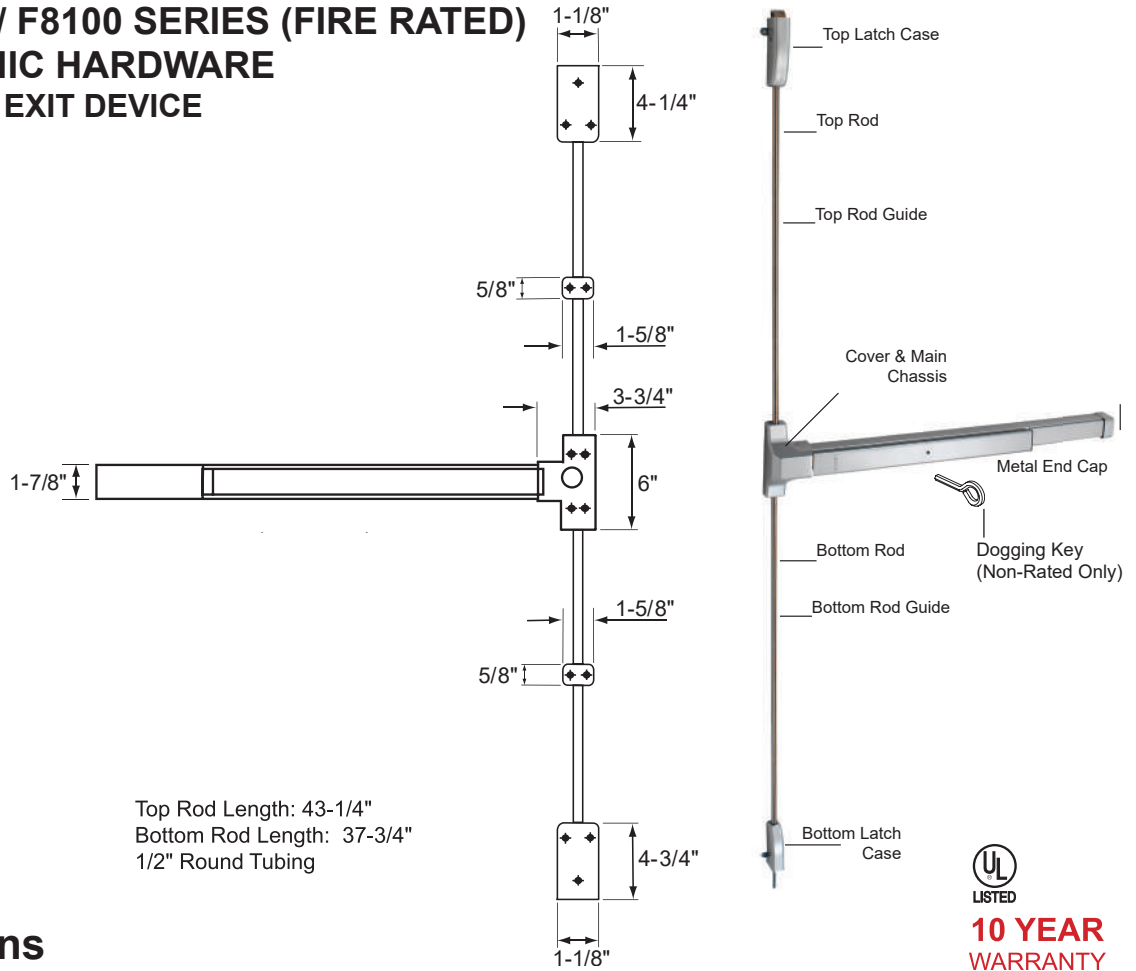

DELANEY® EXIT DEVICES

8100 SERIES / F8100 SERIES (FIRE RATED) GRADE 1 PANIC HARDWARE VERTICAL ROD EXIT DEVICE

Specifications

Applications	Offices, Schools, Hospitals, Apartments, Hotel/Motels & other Public Buildings	Latchbolt	Zinc
Door Size	33" to 36" x 84". Top Rod Extension Available (up to 10'). Bar easily field cut to size.	Latchbolt Spring	Stainless Steel throughout.
Stile Width	3-1/2" minimum stile width required.	Strike	8100 Series (Non-Rated) #8171 Steel Strike for Top Case. #8172 Zinc Strike for Bottom Case.
Chasis, End Cap & Rail Assembly	Painted Steel (Alum & Duro) or Stainless Steel (US32D)		F8100 Series (Fire Rated) #8171 Steel Strike for Top Case. #8178 Steel Strike for Bottom Case.
UL Listed	Complies with UL 305 standards. Listed for safety as Panic Hardware.		
Door Thickness	1-3/4" ~ 2" standard, 2-1/4" optional	Cover	Zinc Alloy
Door Prep	Will cover stock hollow metal doors with 161 cutout	Handing	Reversible
Mounting	Furnished standard with wood & machine screws. Sex nuts and bolts (1346) optional.		

8100 SERIES (NON-RATED)

Model	Description	WT/ CTN	QTY/ CTN	ALUMINUM	DURO	US32D Stainless Steel	
8100-3684	Vertical Rod Type Device for 36" X 84" Door	65 Lbs	6	Item No.	682300	682302	682301
				List Price	$258.01	$283.94	$317.66

F8100 SERIES (FIRE-RATED)

Model	Description	WT/ CTN	QTY/ CTN	ALUMINUM	DURO	US32D Stainless Steel	
F8100-3684	Fire Vertical Rod Type Device for 36" X 84" Door	52 Lbs	6	Item No.	684300	684302	684301
				List Price	$317.66	$332.56	$408.41
F8100-4884	Fire Vertical Rod Type Device for 48" X 84" Door	60 Lbs	6	Item No.	—	—	684401
				List Price			$408.41