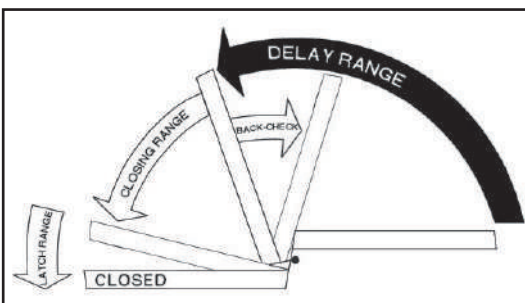

Series	Power Size (Adjustable)	Duty	Door Weight	Function Availability			Optional Accessories					
				Back Check	Delay Action	ADA	Hold Open Arm	Parallel Rigid Arm	Hold Open CUSH Arm	Drop Plate	Thru Bolts	Cover
8000	No. 1-6	Heavy	33 - 300 Lbs	●		●	●	●	●	●	●	●
8000/DA	No. 1-6	Heavy	33 - 300 Lbs		●	●	●	●	●	●	●	●
6000	No. 1-6	Medium-Heavy	55 - 300 Lbs	●		●	●	●	●	●	●	●
6000S	No. 1-6	Medium Heavy	55 - 300 Lbs	●		●	●	●	●	●	●	●
6000/DS	No. 1-6	Medium-Heavy	55 - 300 Lbs	●	●	●	●	●	●	●	●	●
6000S/DS	No. 1-6	Medium-Heavy	55 - 300 Lbs	●	●	●	●	●	●	●	●	●
4400	No. 1-4	Light-Medium	33 - 187 Lbs	●		●	●					●
3000	No. 3	Light	99 - 143 Lbs									●

CROSS REFERENCE

DELANEY	NORTON	YALE	DOR-O-MATIC	INTERNATIONAL	DORMA	LCN	SARGENT	CAL-ROYAL
8000 Series	7500	4400		4400	8900	4041		CR441
6000 Series	8501	3501	SC81	5000	8600	1461	1431	CR801-BF
6000S Series	8301	3301	SC80	5000	8600	1461	1430	CR801S-BF
4400 Series	1601BF	51BF	SC61				1131	300-PBFCOV
3000 Series	1600	50	SC90 Series	650/750		1050		400

All Closers Tri-Packed for Three Installation Options

Regular Arm Installation
Closer installs on PULL/HINGE side of door

Illustrated
Left Hand Door-LH or
Right Hand Reverse-RHR

Top Jamb Installation
Closer installs on frame-on PUSH/STOP side of door

Illustrated
Left Hand Door-LH or
Right Hand Reverse-RHR

Parallel Arm Installation
Closer installs on PUSH/STOP side of door

Illustrated
Right Hand Door-RH or
Left Hand Reverse-LHR

Opening Cycle

Top Rail Guide

8000 Series	6000 Series
• RA: 3 1/2"	• RA: 3"
• PA: 5"	• PA: 4"
4400 Series	3000 Series
• RA: 2 3/8"	• RA: 2"
• PA: 4 5/8"	• PA: 4"

DELANEY® DOOR CLOSURE