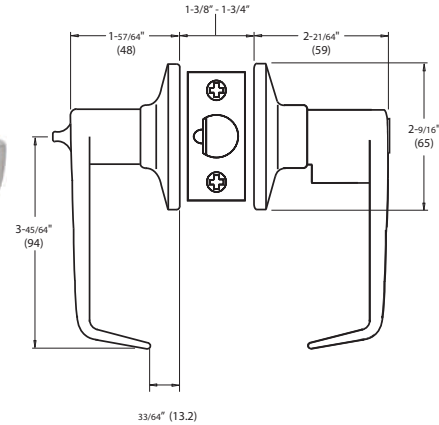

DELANEY® LEVERS GRADE 3

ET LEVER GRADE 3

Door Handing:
Non-Handed

BOX PACKAGING

Model	Function	WT/CTN	CTN QTY		US15 Satin Nickel	US26D Brushed Chrome
500T - ET	Entrance	26 Lbs	20 Pcs	Item No.	D20320	D20322
				List Price	$35.67	$35.67
500T - ET	Push Button Entrance (Panic Proof)	26 Lbs	20 Pcs	Item No.	D20320P	—
				List Price	$41.18	
504T - ET	Storeroom	26 Lbs	20 Pcs	Item No.	D26320	D26322
				List Price	$35.67	$35.67
501T - ET	Passage	23 Lbs	20 Pcs	Item No.	D24320	D24322
				List Price	$27.55	$27.55
502T - ET	Privacy	24 Lbs	20 Pcs	Item No.	D22320	D22322
				List Price	$29.54	$29.54
502TP - ET	Push Button Privacy (Panic Proof)	24 Lbs	20 Pcs	Item No.	D22320P	—
				List Price	$32.11	
515 - ET	Dummy	15 Lbs	20 Pcs	Item No.	D25320	D25322
				List Price	$15.40	$15.40