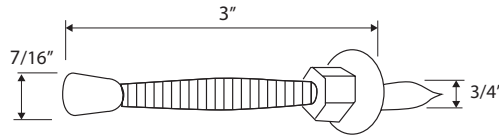

DELANEY® TRIM HARDWARE

SPRING DOOR STOP

Base Metal: Zinc

	Description	Finish	Item No.	List Price	CTN QTY	WT/CTN
	Spring Door Stop 3"	US15	402102	$0.69	300	9 Lbs
	Spring Door Stop 3"	US10B	402100	$0.69	300	9 Lbs