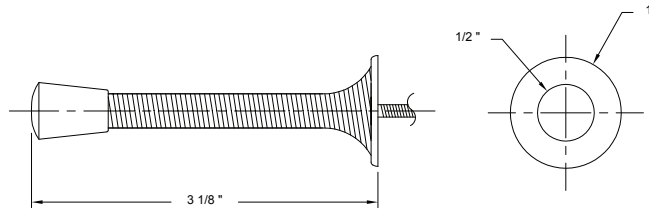

JUMBO SPRING DOOR STOP

Base Metal: Zinc

	Description	Finish	Item No.	List Price	CTN QTY	WT/CTN
	Jumbo Spring Door Stop 3"	US3	402511	$0.83	300	18 Lbs
	Jumbo Spring Door Stop 3"	US5	402519	$0.96	300	18 Lbs
	Jumbo Spring Door Stop 3"	US26	402516	$0.96	300	18 Lbs
	Jumbo Spring Door Stop 3"	US15	402518	$0.96	300	18 Lbs
	Jumbo Spring Door Stop 3" w/ Black Tips	US15A	402517	$0.96	300	18 Lbs
	Jumbo Spring Door Stop 3" w/ Black Tips	US10B	402510	$1.06	300	18 Lbs
	Jumbo Spring Door Stop 3" w/ Black Tips	Black	402514	$1.30	300	18 Lbs