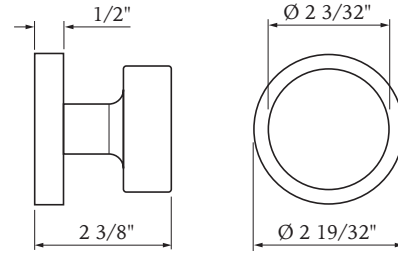

HOW TO ORDER ELITE SERIES

ELITE SOLID ZINC

335B
Available in US10B
Passage/Privacy **LIST PRICE \$88**
Dummy **LIST PRICE \$44**

347RC
Shown in US15
Also available in: US10B, US14
Passage/Privacy **LIST PRICE \$111**
Dummy **LIST PRICE \$56**