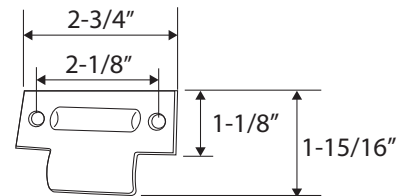

HEAVY DUTY BRASS JUMBO ROLLER CATCH

Base Metal: Brass

	Description	Finish	Item No.	List Price	CTN QTY	WT/CTN
	Heavy Duty Jumbo Roller Catch	US26D	420706	$31.30	15	8 Lbs
	Heavy Duty Jumbo Roller Catch	US10B	420710	$31.30	15	8 Lbs