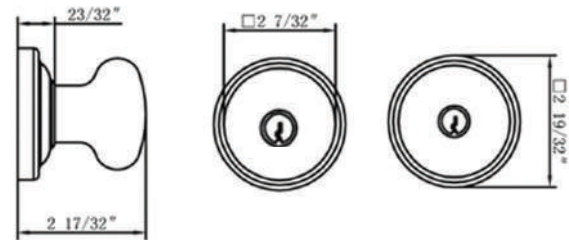

HOW TO ORDER DEADBOLTS

Bravura KEYED ENTRY

Specifications: ANSI Rated Grade 2

Door Prep	Cross bore: 2-1/8" Edge bore: 1" Latch Face: 1" x 2-1/4" Mounting (center to center) 5-1/2"	Latches	2-3/8 to 2-3/4" Adjustable Latch Standard Drive-In Latch Available
		Cylinder	SC1 5-Pin C Keyway
Door Thickness	1-3/4" Standard, 1-3/8" Optional 2", 2-1/4", & 2-1/2" Extension Kits Available	Strikes	Full lip round corner (9103)
		Door Handing	Specify handing when ordering lever as Interior option
		Functions	Entrance  Entrance 

905K-0

Shown in US15
Also available in: PVD, US10B, US26

LIST PRICE \$166

906K-0

Shown in US10B
Also available in: PVD, US15, US26

LIST PRICE \$166

906GK-1

Shown in US10B
Also available in: US15, USD10B

LIST PRICE \$210

905GK-1

Shown in USD10B
Also available in: US10B, US15, USD15A

LIST PRICE \$210

HOW TO ORDER KEYED LOCKSETS

903GK-1
(SQUARE ROSETTE)
 Shown in US15
 Also available in: US10B

903GK-2
(CURVED ROSETTE)
 Available in: US10B, US15
LIST PRICE \$210