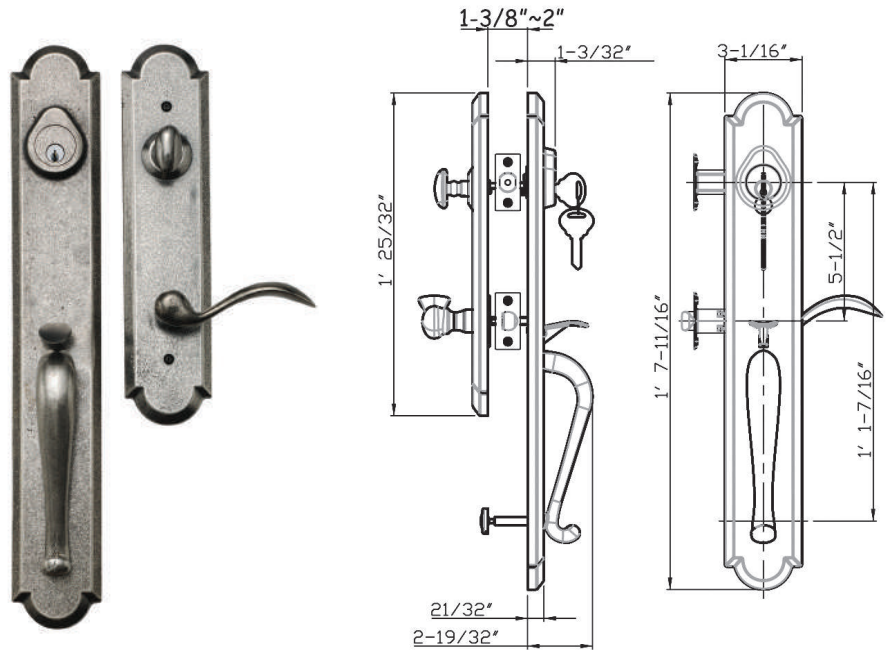

DELANEY® SANDCAST HANDLESETS

VALERO®

*Split Finish Available -
Handlesets Only

Model	Function	WT/CTN	CTN QTY	AP Aged Pewter	ABR Aged Bronze	ABK Aged Black	
600-VA	Single Cylinder	29 Lbs	2 Pcs	Item No.	660708	660700	
				List Price	$403.36	$403.36	$403.36
605-VA	Dummy	29 Lbs	2 Pcs	Item No.	661708	661700	
				List Price	$403.36	$403.36	$403.36