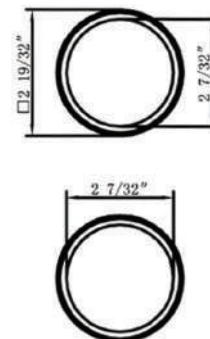

944 4-1/2"
(US10B, US15, US26)

945 4-9/16"
(US10B, US15, US26)

HOW TO ORDER HANDLESET EXTERIOR LOCKS

Bravura DEADBOLTS

Specifications: ANSI Rated Grade 2

Door Prep	Deadbolt cross bore: 2-1/8" Edge bore: 1" Latch Face: 1" x 2-1/4"	Latches	2-3/8 to 2-3/4" Adjustable Latch Standard Drive-In Latch Available
		Cylinder	SC1 5-Pin C Keyway
Door Thickness	1-3/4" Standard, 1-3/8" Optional 2", 2-1/4", & 2-1/2" Extension Kits Available	Strikes	Deadbolt: 9118R/S with Reinforcement Plate
		Functions	Double Cylinder  Single Cylinder  Patio Bolt Half Bore 

HOW TO ORDER MORTISE LOCKSETS

Bravura TELLURIDE

Specifications: ANSI Rated Grade 2

Door Prep	Deadbolt cross bore: 2-1/8" Handleset cross bore: 2-1/8" Edge bore: 1" Latch Face: 1" x 2-1/4" Mounting (center to center) 5-1/2"	Latches	2-3/8 Mortise Latch Standard 2-3/4" Mortise Latch or Drive-In Latch Available
		Cylinder	SC1 5-Pin C Keyway
Door Thickness	1-3/4" Standard, must specify 1-3/8" 2", 2-1/4", & 2-1/2" Extension Kits Available	Strikes	Deadbolt: Full lip round corner (9117 & 9113) Handle: Full lip round corner (9103)
Interconnected	1-Pc Full Plate - Standard 2-Pc Sectional - Not Available	Door Handing	Specify handing when ordering lever as Interior option

HOW TO ORDER PASSAGE & PRIVACY

Bravura KNOBS & LEVERS

Specifications: ANSI Rated Grade 2

Door Prep	Cross bore: 2-1/8" Edge bore: 1" Latch Face: 1" x 2-1/4"	Latches	2-3/8" Standard and 2-3/4" Optional Faceplate: 1" x 2-1/4" round corner Bolt: 1/2" Solid Brass throw Drive0in or UL Available
Backset	2-3/8" Standard and 2-3/4" Optional	Strikes	Full lip round corner (9103) & square
Door Thickness	1-3/8" ~ 2", 2-1/4" & 2-1/2" Extension Kits Available		