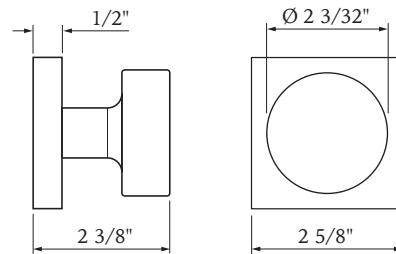

ELITE SOLID ZINC

335B
Available in US10B
Passage/Privacy **LIST PRICE $88**
Dummy **LIST PRICE $44**

347RC
Shown in US15
Also available in: US10B, US14
Passage/Privacy **LIST PRICE $111**
Dummy **LIST PRICE $56**

347SC
Shown in US10B
Also available in: US15, US14
Passage/Privacy **LIST PRICE $111**
Dummy **LIST PRICE $56**

Outside

Inside

310RC
Shown in US10B
Also available in: US14, US15
Single Keyed **LIST PRICE $97**

Outside

Inside

310SC
Shown in US15
Also available in: US10B, US14
Single Keyed **LIST PRICE $97**

Outside

Inside

310B / 360B
Shown in US10B
Also available in: PVD, US15, US26
Single Keyed **LIST PRICE $74**
Double Keyed **LIST PRICE $81**

HOW TO ORDER ELITE SERIES