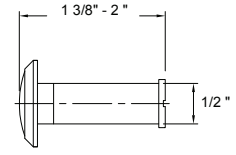

UL SOLID BRASS VIEWER

Base Metal: Brass

1/2" Installation Hole

1/2" Installation Hole

Description	Finish	Item No.	List Price	CTN QTY	WT/CTN
	US10B	400001	$8.58	25	1 Lbs
	US15	400009	$8.58	25	1 Lbs