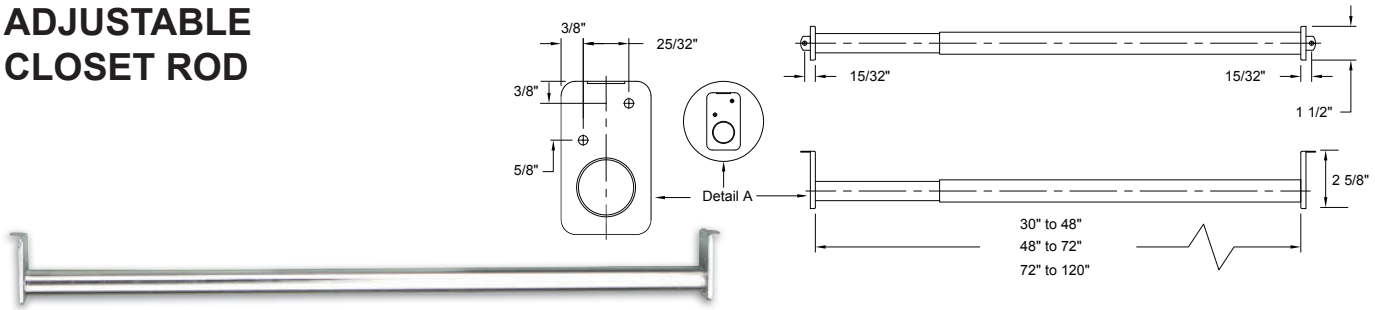

ADJUSTABLE CLOSET ROD

Base Metal: Zinc

	Description	Finish	Item No.	List Price	CTN QTY	WT/ CTN
	30" - 48" Adjustable Closet Rod	Zinc Plate	463048	\$8.78	10	18 Lbs
	48" - 72" Adjustable Closet Rod	Zinc Plate	464872	\$11.81	10	24 Lbs
	72" - 120" Adjustable Closet Rod	Zinc Plate	469620	\$21.75	10	28 Lbs