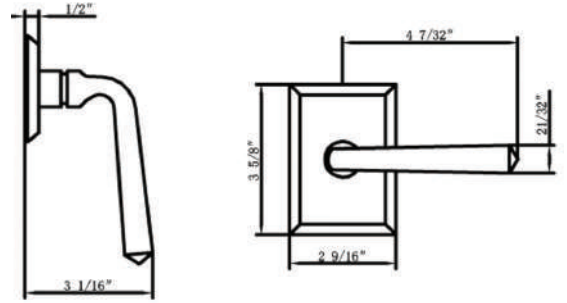

904S-1
Shown in US10B.
Also available in: US4, US15, US19, US26
Passage/Privacy **LIST PRICE $137**
Dummy **LIST PRICE $68**