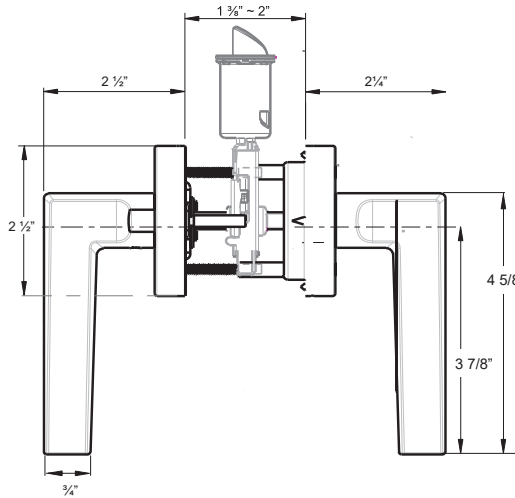

DELANEY® LEVERS GRADE 3

VIDA GRADE 3

Door Handing:
Reversible Handing

**VIDA
Round
Backplate**