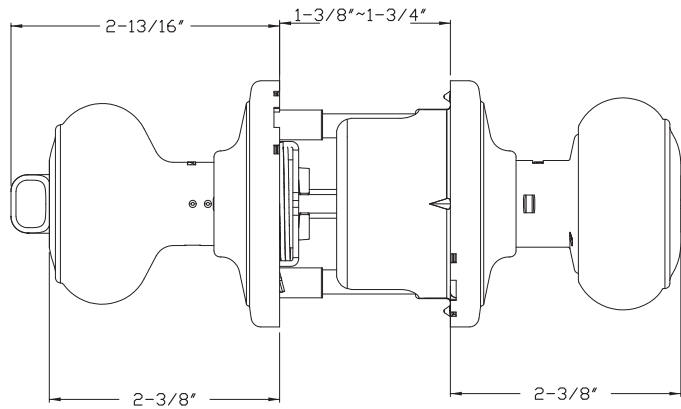

ORLYN *NEW* GRADE 2

VISUAL BOX PACKAGING

Model	Function	WT/CTN	CTN QTY	US15 Satin Nickel		US26 Polished Chrome		US12P Tuscany Bronze	
				Item No.	List Price	Item No.	List Price	Item No.	List Price
100TT-OR-G2	Entrance	24 Lbs	12 Pcs	Item No.	311422	Item No.	311426	Item No.	311427
				List Price	$42.89	List Price	$42.89	List Price	$48.68
101TT-OR-G2	Passage	22 Lbs	12 Pcs	Item No.	314422	Item No.	314426	Item No.	314427
				List Price	$31.24	List Price	$31.24	List Price	$38.03
102TT-OR-G2	Privacy	22 Lbs	12 Pcs	Item No.	312422	Item No.	312426	Item No.	312427
				List Price	$32.12	List Price	$32.12	List Price	$38.92
115TT-OR-G2	Dummy (Pair)	21 Lbs	12 Pair	Item No.	315422	Item No.	315426	Item No.	315427
				List Price	$31.24	List Price	$31.24	List Price	$38.02