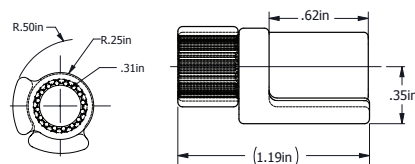

Base Metal: Zinc

	Description	Finish	Item No.	List Price	CTN QTY	WT/CTN
	Door Saver III Hinge Pin Door Stop	US3	402404	$5.78	100	10 Lbs
	Door Saver III Hinge Pin Door Stop	US15	402434	$5.78	100	10 Lbs
	Door Saver III Hinge Pin Door Stop	US10B	402436	$5.78	100	10 Lbs
	Door Saver III Hinge Pin Door Stop	Black	402496	$5.78	100	10 Lbs
	Door Saver III Hinge Pin Door Stop	US26	402433	$5.78	100	10 Lbs

*With adjustable swing angle