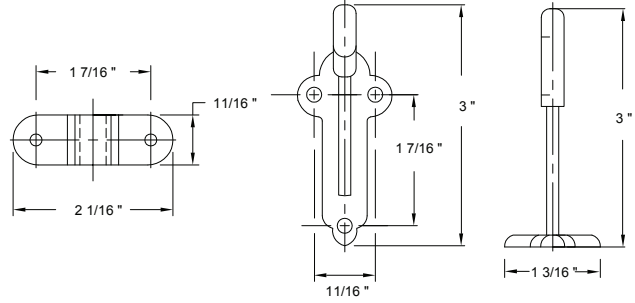

3" HANDRAIL BRACKET

Base Metal: Zinc

Description	Finish	Item No.	List Price	CTN QTY	WT/ CTN
	US3	406102	$1.86	100	17 Lbs
	US26	406105	$2.28	100	17 Lbs
	US15A	406107	$2.28	100	17 Lbs
	US15	406106	$2.28	100	17 Lbs
	US10B	406110	$2.28	100	17 Lbs