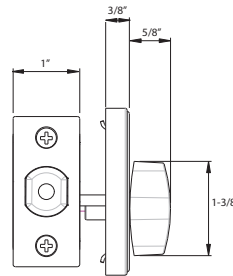

GRADE 3

Single Cylinder (200)

Double Cylinder (210)

One-Sided Half Bore (205)

One-Sided Full Bore (206)

BOX PACKAGING

Model	Function	WT/ LB	CTN QTY		US32D Stainless Steel	US3 Polished Brass	US15 Satin Nickel	US26 Polished Chrome	US19 Black	US12P Tuscany Bronze
200-B	Single Cylinder	27 Lbs	20 Pcs	Item No.	D31002	D31003	D31004	D31006	D31009	D31007
				List Price	\$21.03	\$21.03	\$24.90	\$24.90	\$27.25	\$27.25
210-B	Double Cylinder	32 Lbs	20 Pcs	Item No.	D31012	D31013	D31014	—	D31019	D31017
				List Price	\$34.71	\$34.71	\$35.68		\$40.64	\$40.64
205-S	One-Sided (Half Bore)	15 Lbs	20 Pcs	Item No.	D35002	D35003	D35004	—	—	D35007
				List Price	\$13.08	\$13.08	\$14.48			\$17.18
206-S	One-Sided (Full Bore)	15 Lbs	20 Pcs	Item No.	D36002	—	D36004	—	—	D36007
				List Price	\$16.79		\$18.52			\$20.73
	Turn Button Only		Each	Item No.	D32002	D32003	D32002	D32006	D32009	D32007
				List Price	\$7.92	\$7.92	\$7.92	\$7.92	\$7.92	\$7.92