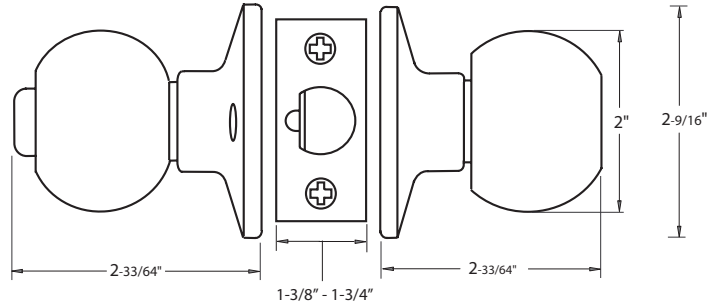

DELANEY® KNOBS GRADE 3

Specifications

Door Prep	Cross bore: 2-1/8" Edge bore: 1" Latch face: 1" x 2-1/4"	Latches (6-Way Available)	Entrance: 2-3/8" & 2-3/4" 6-way adjustable (9073) Passage/Privacy: 2-3/8" & 2-3/4" 6-way adjustable (9074) Faceplate: 1" x 2-1/4" round corner Bolt: 1/2" throw
Backset	Fits 2-3/8" and 2-3/4"	Strikes	1-3/4" x 2-1/4" full lip round corner (9103)
Door Thickness	1-3/8" ~ 1-3/4" door standard	Wood Screws	Combination screws that suit both wood or metal door mounting
Cylinder	KW1 5-pin standard SC1 5-Pin optional. Entries packed KA5	Door Handing	Not Required

BELTON® GRADE 3

BOX PACKAGING

Model	Function	WT/LB	CTN QTY		US32D Stainless Steel	US3 Bright Brass	US19 Black	US12P Tuscany Bronze
100T - BT	Entrance	27 Lbs	20 Pcs	Item No.	D11322	D11323	D11329	D11327
				List Price	$20.57	$20.57	$28.31	$28.31
101T - BT	Passage	22 Lbs	20 Pcs	Item No.	D14322	D14323	D14329	D14327
				List Price	$16.29	$16.29	$22.69	$22.69
102T - BT	Privacy	22 Lbs	20 Pcs	Item No.	D12322	D12323	D12329	D12327
				List Price	$17.18	$17.18	$23.84	$23.84
115 - BT	Dummy	9 Lbs	20 Pcs	Item No.	D15322	D15323	D15329	D15327
				List Price	$8.30	$8.30	$10.85	$10.85
300T - BT	Combo	52 Lbs	20 Pcs	Item No.	D18322	D18313	—	—
				List Price	$40.92	$40.92