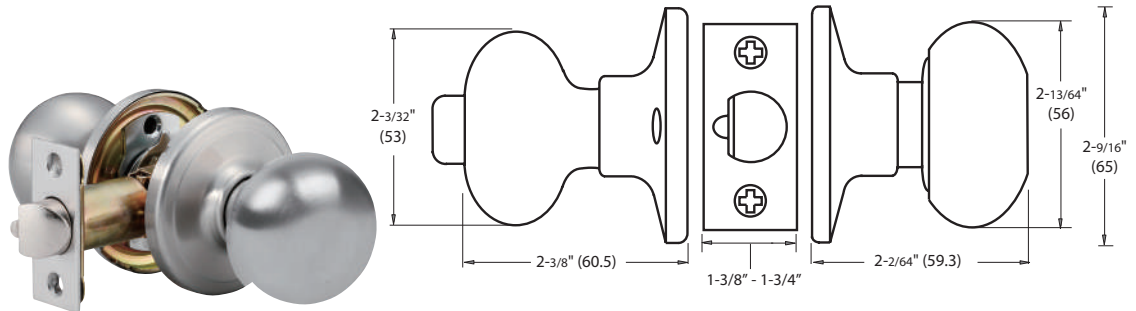

OLIVIA® GRADE 3

BOX PACKAGING

Model	Function	WT/LB	CTN QTY	US32D Stainless Steel		US3 Polished Brass		US26 Polished Chrome		US19 Black		US12P Tuscany Bronze	
				Item No.	List Price	Item No.	List Price	Item No.	List Price	Item No.	List Price	Item No.	List Price
100T - OL	Entrance	27 Lbs	20 Pcs	Item No.	D11422	Item No.	D11423	Item No.	D11426	Item No.	D11429	Item No.	D11427
				List Price	$22.64	List Price	$22.64	List Price	$28.68	List Price	$31.16	List Price	$29.72
101T - OL	Passage	22 Lbs	20 Pcs	Item No.	D14422	Item No.	D14423	Item No.	D14426	Item No.	D14429	Item No.	D14427
				List Price	$17.90	List Price	$17.90	List Price	$22.83	List Price	$24.97	List Price	$24.97
102T - OL	Privacy	22 Lbs	20 Pcs	Item No.	D12422	Item No.	D12423	Item No.	D12426	Item No.	D12429	Item No.	D12427
				List Price	$18.90	List Price	$18.90	List Price	$23.59	List Price	$26.22	List Price	$26.22
115 - OL	Dummy	9 Lbs	20 Pcs	Item No.	D15422	Item No.	D15423	Item No.	D15426	Item No.	D15429	Item No.	D15427
				List Price	$9.10	List Price	$9.10	List Price	$10.44	List Price	$11.93	List Price	$11.93