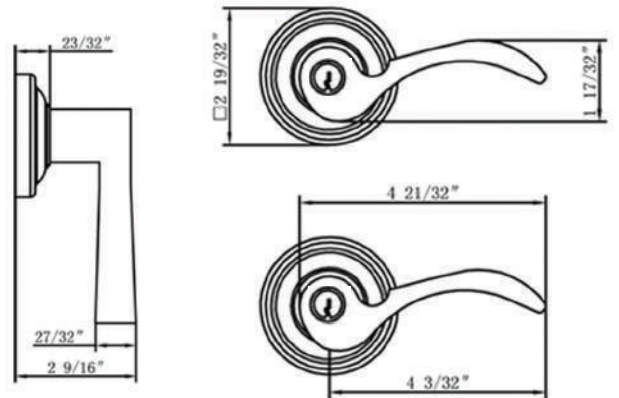

909GK-2
Shown in US10B
Also available in: US15,
USD15A
LIST PRICE $210