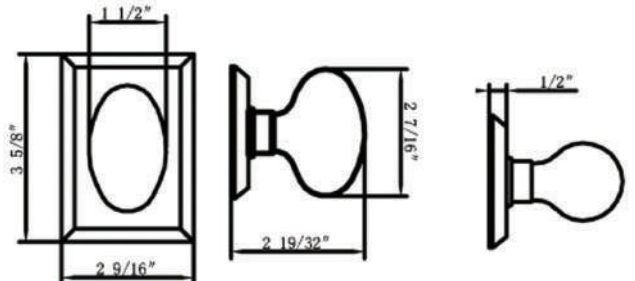

905-1
Shown in US10B
Also available in: PVD, US15, US26
Passage/Privacy **LIST PRICE $137**
Dummy **LIST PRICE $68**