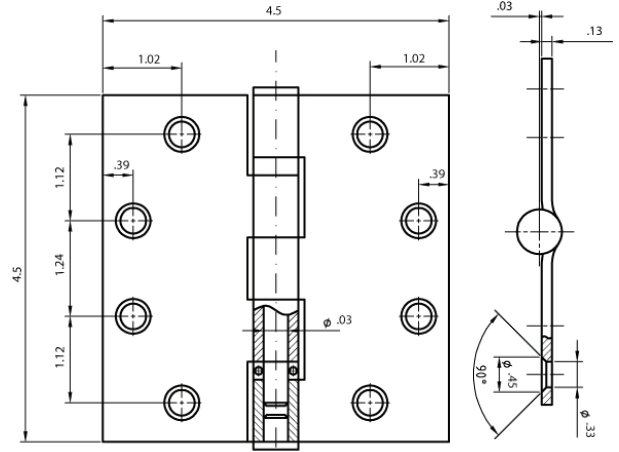

BALL BEARING 4 1/2" X 4 1/2" COMMERCIAL HINGE

SPECIFICATIONS

- #12 X 1/2" Machine screws (12-24NC) standard
- #12 x 1 1/4" Wood screws standard
- Gauge 0.134" Steel
- Box packed 1.5 pair (3 pcs) per box
  15 Pair / CTN, 34 Lbs
- Priced per pair (2 Hinges)
- Base Metal is Steel or Stainless Steel