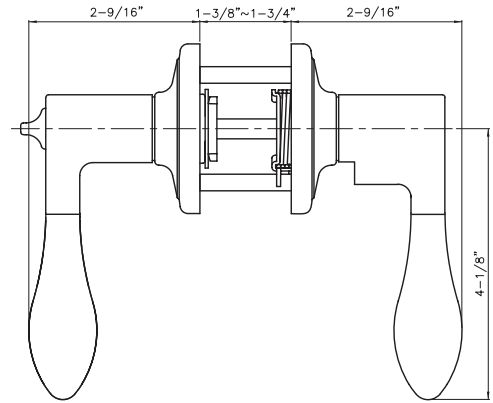

SHELTON™ GRADE 3

Door Handing:
Reversible Lever
Handing required for
Dummy function &
Handleset interior

BOX PACKAGING

Model	Function	WT/ CTN	CTN QTY		US15 Satin Nickel	US12P Tuscany Bronze
500T - SH	Entrance	26 Lbs	20 Pcs	Item No.	D21120	D21127
				List Price	$44.27	$53.41
501T - SH	Passage	23 Lbs	20 Pcs	Item No.	D24120	D24127
				List Price	$32.46	$38.94
502T - SH	Privacy	24 Lbs	20 Pcs	Item No.	D22120	D22127
				List Price	$33.35	$40.03
515 - SH	Dummy	15 Lbs	20 Pcs	Item No.	D25120	D25127
				List Price	$18.02	$21.63