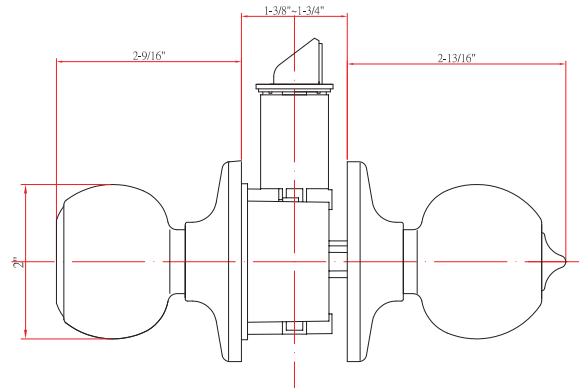

CALLAN® KNOBS GRADE 2

FAIRFIELD® GRADE 2

BOX PACKAGING

Model	Function	WT/LB	CTN QTY		US3 Bright Brass	US15 Satin Nickel	US10BE Edged Bronze
100T-FD-G2	Entrance	17 Lbs	10 Pcs	Item No.	G2KR1003	G2KR1001	G2KR1007
				List Price	$33.57	$35.78	$37.87
101T-FD-G2	Passage	14 Lbs	10 Pcs	Item No.	G2KR1013	G2KR1011	G2KR1017
				List Price	$23.09	$25.15	$27.46
102T-FD-G2	Privacy	14 Lbs	10 Pcs	Item No.	G2KR1023	G2KR1021	G2KR1027
				List Price	$23.36	$25.91	$27.93
115-FD	Dummy	9 Lbs	20 Pcs	Item No.	KR1053	KR1051	KR1057
				List Price	$8.20	$9.11	$10.05