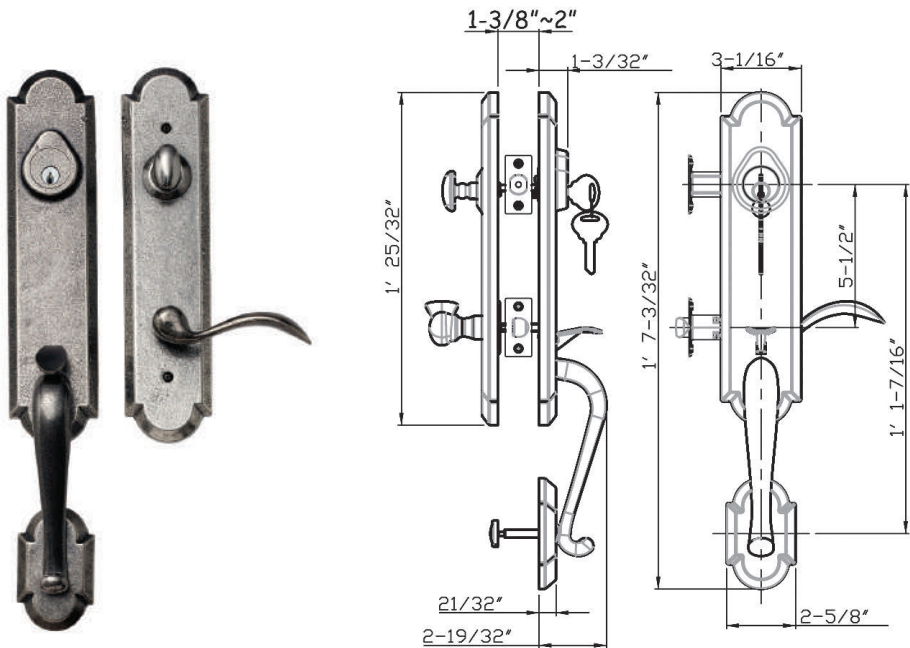

DELANEY® SANDCAST HANDLESETS

Specifications

Door Prep	Deadbolt cross bore: 2-1/8" Handleset cross bore: 2-1/8" Edge bore: 1" Latch Face: 1" x 2-1/4" Mounting (center to center) 5-1/2"	Latches	Deadbolt: 2-3/8 and 2-3/4 adjustable (9092) Faceplate: 1" x 2-1/4" round corner Bolt: Brass with hardened steel rod, full 1" throw Handle: 2-3/8" & 2-3/4" adjustable (9079R) Faceplate: 1" x 2-1/4" round corner Bolt: 1/2" Solid Brass throw
Backset	Fits 2-3/8" and 2-3/4"	Strikes	Deadbolt: Full lip round corner (9117 & 9113) Handle: Full lip round corner (9103)
Door Thickness	1-3/8" ~ 2" door standard, 2-1/4" Ext. Kit Available		
Cylinder	SC4 6-pin standard. KW1 5-Pin Optional Handlesets packed KD	Wood Screws	Combination screws that suit both wood or metal door mounting Includes 3" Security Screws
Interconnected	600-Single Cylinder Handleset only	Door Handing	Specify handing when ordering lever as Interior option

CASTILLE

*Split Finish Available -
Handlesets Only

Model	Function	WT/CTN	CTN QTY	Finish Options			
				AP Aged Pewter	ABR Aged Bronze	ABK Aged Black	
600-CA	Single Cylinder	29 Lbs	2 Pcs	Item No.	660808	660800	660809
				List Price	$403.36	$403.36	$403.36
605-CA	Dummy	29 Lbs	2 Pcs	Item No.	661808	661800	661809
				List Price	$403.36	$403.36	$403.36