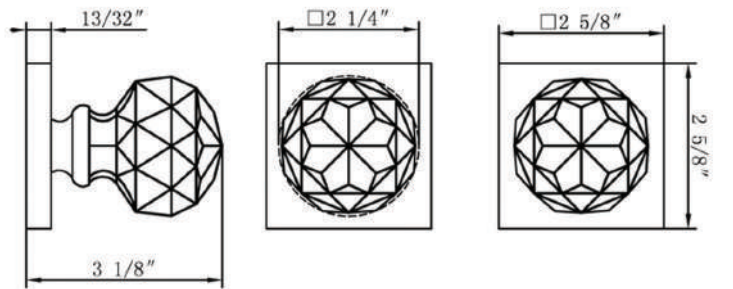

926-7

Shown in US10B
Also available in: US4, US15, US19, US26

Passage/Privacy **LIST PRICE $170**
Dummy **LIST PRICE $85**