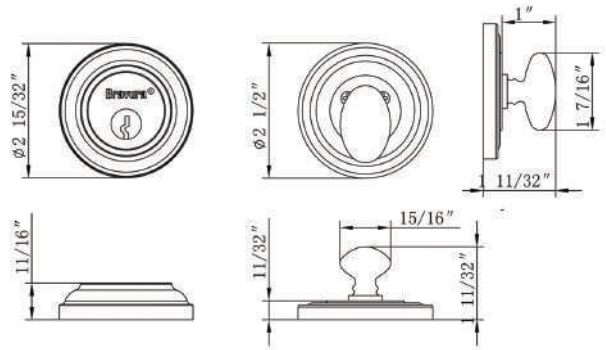

LIST PRICE
910-0 Single Keyed **$102**
960-0 Double Keyed **$113**
910P-0 Patio Bolt **$76**
Shown in US10B
Also available in: PVD, US4, US15, US19, US26