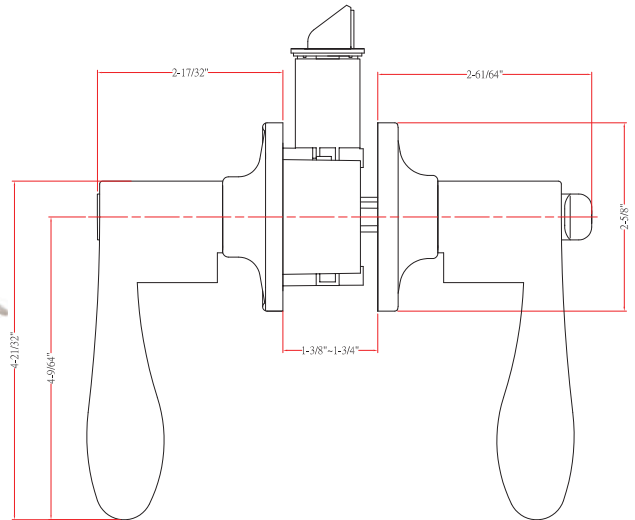

CALLAN® LEVERS GRADE 2

Specifications

Door Prep	Cross bore: 2-1/8" Edge bore: 1" Latch face: 1" x 2-1/4"	Latches	Entrance: 2-3/8" & 2-3/4" adjustable (C9060 R/S) Passage/Privacy: 2-3/8" & 2-3/4" adjustable (C9064 R/S) Faceplate: 1" x 2-1/4" Rd. & Sq. corner Bolt: 1/2" throw
Backset	Fits 2-3/8" and 2-3/4"	Strikes	1-3/4" x 2-1/4" full lip Rd. & Sq. corner (9103 & 9102). Includes Reinforcement Plate.
Door Thickness	1-3/8" ~ 1-3/4" door standard 2-1/4" Ext. Kit available for Pass/Priv Only	Wood Screws	Combination screws that suit both wood or metal door mounting. Includes 1-1/2" Security Screws
Cylinder	SC1 5-pin standard; KW1 5-pin optional Entries packed KA5	Grade 2 Features	• Full protection collar • Interlocking installation guides • Reinforced spring assembly

BENNETT®

GRADE 2

Door Hanging:
Reversible Lever
Handing required for
Dummy function &
Handleset interior

BOX PACKAGING

Model	Function	WT/ CTN	CTN QTY		US3 Bright Brass	US15 Satin Nickel	US10BE Edged Bronze	US5 Antique Brass	Black
500T-BN-G2	Entrance	35 Lbs	10 Pcs	Item No.	G2BN5103	G2BN5101	G2BN5107	G2BN5105	G2BN5104
				List Price	$41.49	$45.64	$48.78	$45.18	$48.78
501T-BN-G2	Passage	23 Lbs	10 Pcs	Item No.	G2BN5013	G2BN5011	G2BN5017	G2BN5015	G2BN5014
				List Price	$33.25	$35.67	$37.87	$35.67	$37.87
502T-BN-G2	Privacy	24 Lbs	10 Pcs	Item No.	G2BN5023	G2BN5021	G2BN5027	G2BN5025	G2BN5024
				List Price	$34.80	$37.40	$39.32	$37.40	$39.32
515 - BN	Dummy	15 Lbs	20 Pcs	Item No.	BN5053	BN5051	BN5057	BN5055	BN5054
				List Price	$12.04	$13.89	$15.29	$13.89	$15.29
300T-BN-G2	Combo	55 Lbs	10 Pcs	Item No.	—	G2BN3001	G2BN3007	—	G2BN3004
				List Price		$80.05	$85.18		$85.18

VISUAL BOX PACKAGING

Model	Function	WT/ CTN	CTN QTY		US3 Bright Brass	US15 Satin Nickel	US10BE Edged Bronze	BLACK
VB-500T-BN-G2	Entrance	27 Lbs	10 Pcs	Item No.	VBG2BN5103	VBG2BN5101	VBG2BN5107	VBG2BN5104
				List Price	$43.56	$47.92	$51.22	$51.22
VB-501T-BN-G2	Passage	23 Lbs	10 Pcs	Item No.	VBG2BN5013	VBG2BN5011	VBG2BN5017	VBG2BN5014
				List Price	$34.90	$37.45	$39.76	$39.76
VB-502T-BN-G2	Privacy	24 Lbs	10 Pcs	Item No.	VBG2BN5023	VBG2BN5021	VBG2BN5027	VBG2BN5024
				List Price	$36.54	$39.27	$41.29	$41.29
VB-515-BN	Dummy (Pair)	21 Lbs	10 Pair	Item No.	VBBN5053	VBBN5051	VBBN5057	VBBN5054
				List Price	$25.28	$29.17	$32.12	$32.12
VB-300T-BN-G2	Combo	50 Lbs	10 Pcs	Item No.	VBG2BN3003	VBG2BN3001	VBG2BN3007	VBG2BN3004
				List Price	$77.68	$84.04	$89.44	$89.44