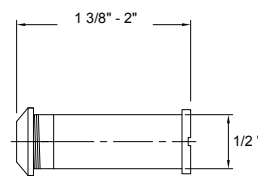

UL SOLID BRASS VIEWER

Base Metal: Brass

1/2" Installation Hole

1/2" Installation Hole

Description	Finish	Item No.	List Price	CTN QTY	WT/CTN
	US10B	400001	$8.58	25	1 Lbs
	US15	400009	$8.58	25	1 Lbs