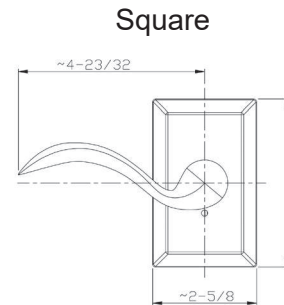

TIARA

Model	Function	WT/CTN	CTN QTY	AP Aged Pewter		ABR Aged Bronze		ABK Aged Black		
				CURVED	SQUARE	CURVED	SQUARE	CURVED	SQUARE	
500T-TI	Entrance	20 Lbs	4 Pcs	Item No.	691608C	691608S	691600C	691600S	691609C	691609S
				List Price	$172.87	$172.87	$172.87	$172.87	$172.87	$172.87
501T-TI	Passage	28 Lbs	6 Pcs	Item No.	694608C	694608S	694600C	694600S	694609C	694609S
				List Price	$144.06	$144.06	$144.06	$144.06	$144.06	$144.06
502T-TI	Privacy	28 Lbs	6 Pcs	Item No.	692608C	692608S	692600C	692600S	692609C	692609S
				List Price	$144.06	$144.06	$144.06	$144.06	$144.06	$144.06
515-TI	Dummy	24 Lbs	12 Pcs	Item No.	695608C	695608S	695600C	695600S	695609C	695609S
				List Price	$72.02	$72.02	$72.02	$72.02	$72.02	$72.02