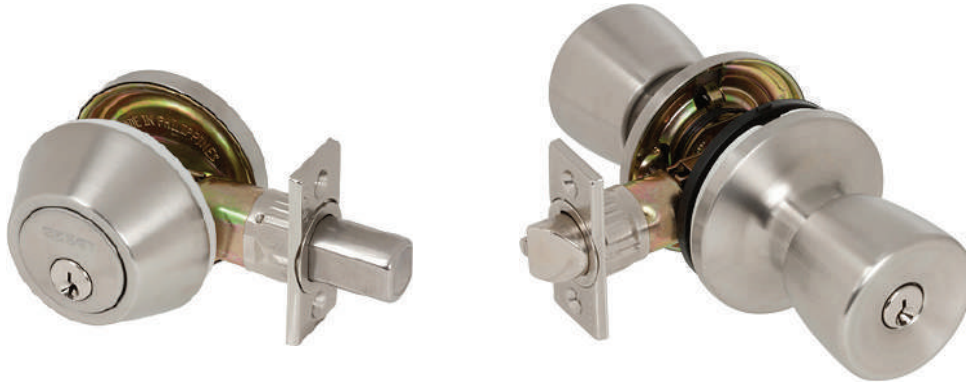

COMBO PACKS

SINGLE CYLINDER DEADBOLT & KEYED ENTRY KNOB