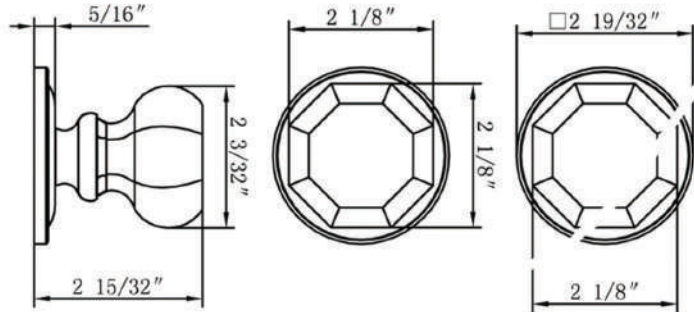

925-0
Shown in US26
Also available in: PVD, US4, US10B, US15, US19
Passage/Privacy **LIST PRICE $170**
Dummy **LIST PRICE $85**