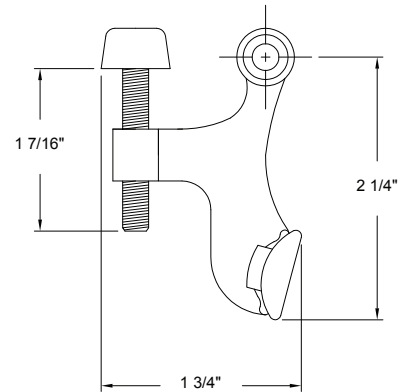

HALF LEAF HINGE PIN DOOR STOP

Base Metal: Zinc

	Description	Finish	Item No.	List Price	CTN QTY	WT/CTN
	Half Leaf Hinge Pin Door Stop	US15	402452	\$2.11	100	13 Lbs
	Half Leaf Hinge Pin Door Stop w/ Black Tips	US10B	402459	\$2.11	100	13 Lbs
	Half Leaf Hinge Pin Door Stop	Black	402454	\$2.11	100	13 Lbs