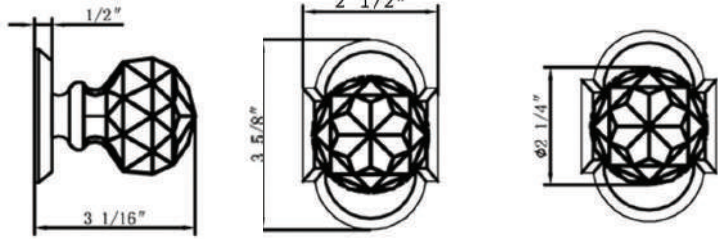

Passage/Privacy **LIST PRICE \$176**
Dummy **LIST PRICE \$88**

HOW TO ORDER PASSAGE & PRIVACY

Bravura KNOBS & LEVERS

926-2
 Shown in US10B
 Also available in: US15
 Passage/Privacy **LIST PRICE \$170**
 Dummy **LIST PRICE \$85**