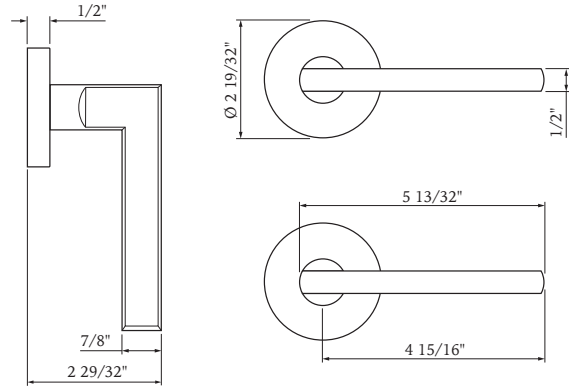

333SC
Shown in US10B
Also available in: US15, US14
Passage/Privacy **LIST PRICE $111**
Dummy **LIST PRICE $56**