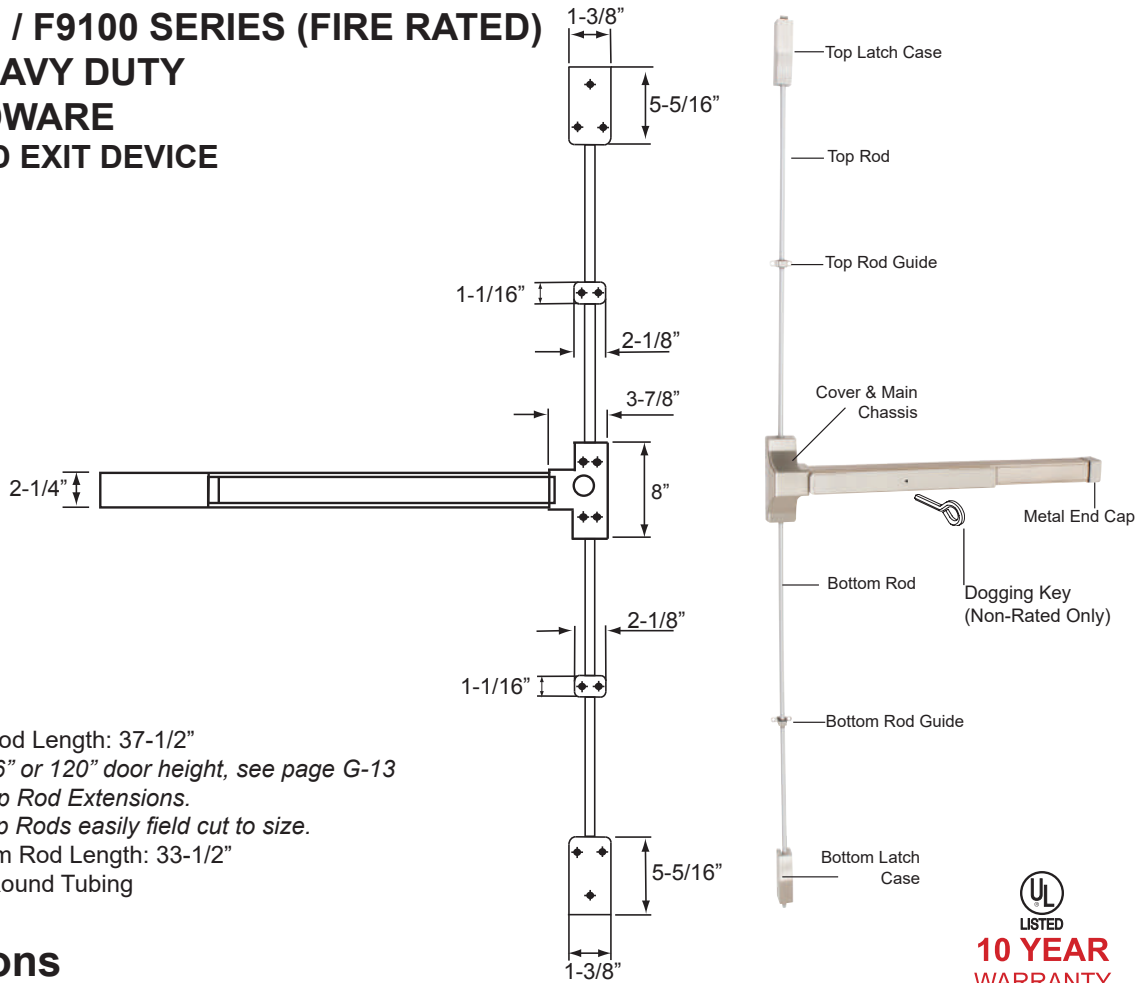

DELANEY® EXIT DEVICES

9100 SERIES / F9100 SERIES (FIRE RATED) GRADE 1 HEAVY DUTY PANIC HARDWARE VERTICAL ROD EXIT DEVICE

Specifications

Applications	Offices, Schools, Hospitals, Apartments, Hotel/Motels & other Public Buildings	Latchbolt	Zinc
Door Size	33" to 36" x 84". Top Rod Extension Available (up to 10'). Bar easily field cut to size.	Latchbolt Spring	Stainless Steel throughout.
Stile Width	3-1/2" minimum stile width required.	Strike	9100 Series (Non-Rated) #8171 Steel Strike for Top Case. #8172 Zinc Strike for Bottom Case. #8285 Overlapping Strike. F9100 Series (Fire Rated) #8171 Steel Strike for Top Case. #8178 Steel Strike for Bottom Case. #8285 Overlapping Strike.
Chasis, End Cap & Rail Assembly	Painted Steel (Alum & Duro) or Stainless Steel (US32D)	Cover	Zinc Alloy
UL Listed	Complies with UL 305 standards. Listed for safety as Panic Hardware.	Handing	Reversible
Door Prep	Will cover stock hollow metal doors with 161 cutout	Door Thickness	1-3/4" ~ 2" standard, 2-1/4" optional
Mounting	Furnished standard with wood & machine screws. Sex nuts and bolts (1346) optional.		

9100 SERIES (NON-RATED)

Model	Description	WT/ CTN	QTY/ CTN	ALUMINUM	US32D Stainless Steel
9100-3684	HD Vertical Rod Type Device for 36" X 84" Door	62 Lbs	4	Item No.	692300
				List Price	$470.83
				692301	$505.56

F9100 SERIES (FIRE RATED)

Model	Description	WT/ CTN	QTY/ CTN	ALUMINUM	US32D Stainless Steel
F9100-3684	HD Fire Vertical Rod Type Device for 36" X 84" Door	62 Lbs	4	Item No.	694300
				List Price	$522.46
				694301	$557.19