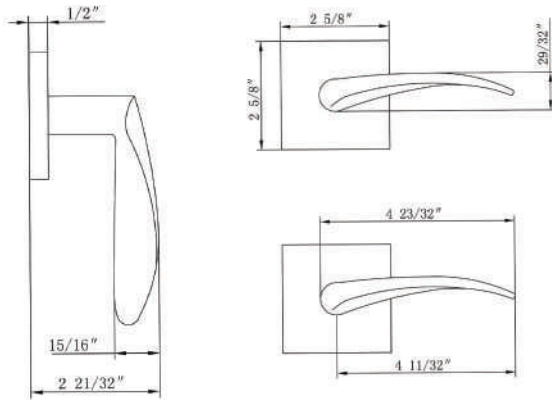

Bravura KNOBS & LEVERS

HAUTE MODERNE

937-7
Shown in US15
Also available in: US10B, US26
Passage/Privacy **LIST PRICE $134**
Dummy **LIST PRICE $67**
(Specify Door Handling)

904S-7
Shown in US15
Also available in: US4, US10B, US19, US26
Passage/Privacy **LIST PRICE $134**
Dummy **LIST PRICE $67**

939-7
Shown in US15
Also available in: US4, US10B, US19, US26
Passage/Privacy **LIST PRICE $134**
Dummy **LIST PRICE $67**

940-7
Shown in US15
Also available in: US4, US10B, US26
Passage/Privacy **LIST PRICE $134**
Dummy **LIST PRICE $67**

HOW TO ORDER PASSAGE & PRIVACY