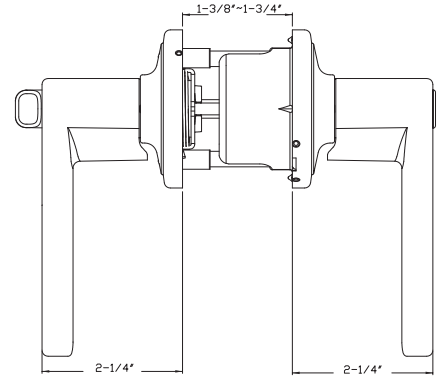

DELANEY® LEVERS GRADE 2

Specifications

Door Prep	Cross bore: 2-1/8" Edge bore: 1" Latch face: 1" x 2-1/4"	Latches	Entrance: 2-3/8" & 2-3/4" 6-way adjustable Passage/Privacy: 2-3/8" & 2-3/4" 6-way adjustable Faceplate: 1" x 2-1/4" round corner Bolt: 1/2" throw
Backset	Fits 2-3/8" and 2-3/4"	Strikes	1-3/4" x 2-1/4" full lip round corner (9103)
Door Thickness	1-3/8" ~ 1-3/4" door standard	Wood Screws	Combination screws that suit both wood or metal door mounting
Cylinder	SC1 5-pin standard. Entries packed KA5 KW1 5-pin optional	Grade 2 Features	• Concealed screws • Panic Proof • UL Rated • Full Protection Collar (as shown in line drawing)

ENSON *NEW*

GRADE 2

Door Hanging:
Reversible Lever
Handing required for
Dummy function &
Handleset interior