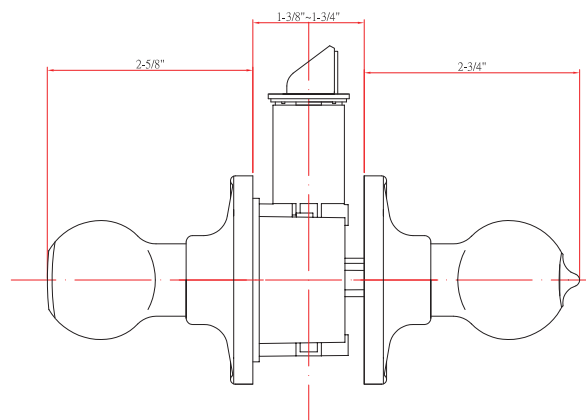

CALLAN® KNOBS GRADE 2

Specifications

Door Prep	Cross bore: 2-1/8" Edge bore: 1" Latch face: 1" x 2-1/4"	Latches	Entrance: 2-3/8" & 2-3/4" adjustable (C9060 R/S) Passage/Privacy: 2-3/8" & 2-3/4" adjustable (C9064 R/S) Faceplate: 1" x 2-1/4" Rd. & Sq. corner Bolt: 1/2" throw
Backset	Fits 2-3/8" and 2-3/4"	Strikes	1-3/4" x 2-1/4" full lip Rd. & Sq. corner (9103 & 9102). Includes Reinforcement Plate.
Door Thickness	1-3/8" ~ 1-3/4" door standard 2-1/4" Ext. Kit available for Pass/Priv only	Wood Screws	Combination screws that suit both wood or metal door mounting. Includes 1-1/2" Security Screws
Cylinder	SC1 5-pin standard; KW1 5-pin optional Entries packed KA5	Grade 2 Features	• Full protection collar • Interlocking installation guides • Reinforced spring assembly

CARLYLE® GRADE 2

BOX PACKAGING

Model	Function	WT/LB	CTN QTY		US3 Bright Brass	US15 Satin Nickel	US10BE Edged Bronze
100T-CA-G2	Entrance	17 Lbs	10 Pcs	Item No.	G2KE1003	G2KE1001	G2KE1007
				List Price	$40.13	$42.67	$43.59
101T-CA-G2	Passage	14 Lbs	10 Pcs	Item No.	G2KE1013	G2KE1011	G2KE1017
				List Price	$34.23	$36.39	$37.22
102T-CA-G2	Privacy	14 Lbs	10 Pcs	Item No.	G2KE1023	G2KE1021	G2KE1027
				List Price	$34.63	$36.84	$37.54
115-CA	Dummy	9 Lbs	20 Pcs	Item No.	KE1053	KE1051	KE1057
				List Price	$12.04	$13.23	$13.65

VISUAL BOX PACKAGING

Model	Function	WT/LB	CTN QTY		US15 Satin Nickel	US10BE Edged Bronze
VB-100T-CA-G2	Entrance	20 Lbs	10 Pcs	Item No.	VBG2KE1001	VBG2KE1007
				List Price	$44.80	$45.77
VB-101T-CA-G2	Passage	17 Lbs	10 Pcs	Item No.	VBG2KE1011	VBG2KE1017
				List Price	$38.21	$39.08
VB-102T-CA-G2	Privacy	18 Lbs	10 Pcs	Item No.	VBG2KE1021	VBG2KE1027
				List Price	$38.67	$39.42
VB-115-CA	Dummy (Pair)	14 Lbs	10 Pair	Item No.	VBKE1051	VBKE1057
				List Price	$27.78	$28.67
VB-300T-CA-G2	Combo	43 Lbs	10 Pcs	Item No.	VBG2KE3001	VBG2KE3007
				List Price	$80.92	$83.98