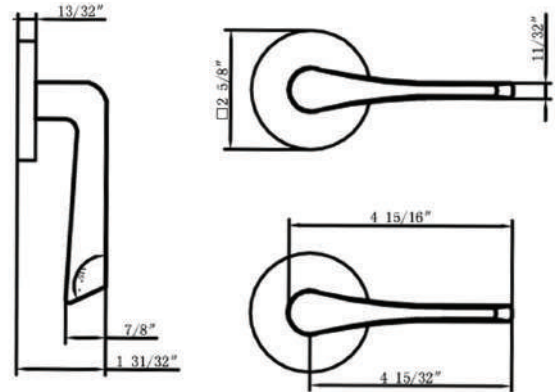

938-6
Shown in US15
Also available in: US10B, US26
Passage/Privacy **LIST PRICE $134**
Dummy **LIST PRICE $67**