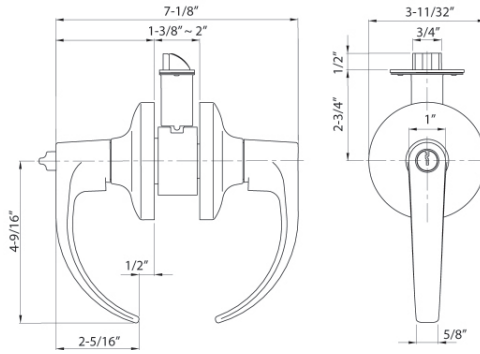

DELANEY® LEVERSETS

E SERIES - SD STYLE GRADE 2 CYLINDRICAL LEVER

Model	Function	WT/LB	CTN QTY	EV Series		EC Series - IC Core (Core not included)		
				US26D Dull Chrome	US10B Oil Rubbed Bronze	US26D IC Core Dull Chrome	US10B IC Core Oil Rubbed Bronze	
500-E	Entrance	29 Lbs	6 Pcs	Item No.	3S5002	3S5000	3S5102	3S5100
				List Price	$98.93	$104.79	$92.43	$98.30
504-E	Storeroom	29 Lbs	6 Pcs	Item No.	3S5042	3S5040	3S5142	3S5140
				List Price	$98.93	$104.79	$92.43	$98.30
509-E	Classroom	29 Lbs	6 Pcs	Item No.	3S5092	3S5090	3S5192	3S5190
				List Price	$104.11	$109.97	$97.64	$103.49
501-E	Passage	26 Lbs	6 Pcs	Item No.	3S5012	3S5010	—	—
				List Price	$79.16	$84.40		
502-E	Privacy	26 Lbs	6 Pcs	Item No.	3S5022	3S5020	—	—
				List Price	$81.53	$87.15		
515-E	Dummy	18 Lbs	12 Pcs	Item No.	3S5052	3S5050	—	—
				List Price	$39.72	$42.68		

*For IC Core ONLY pricing, see page 159