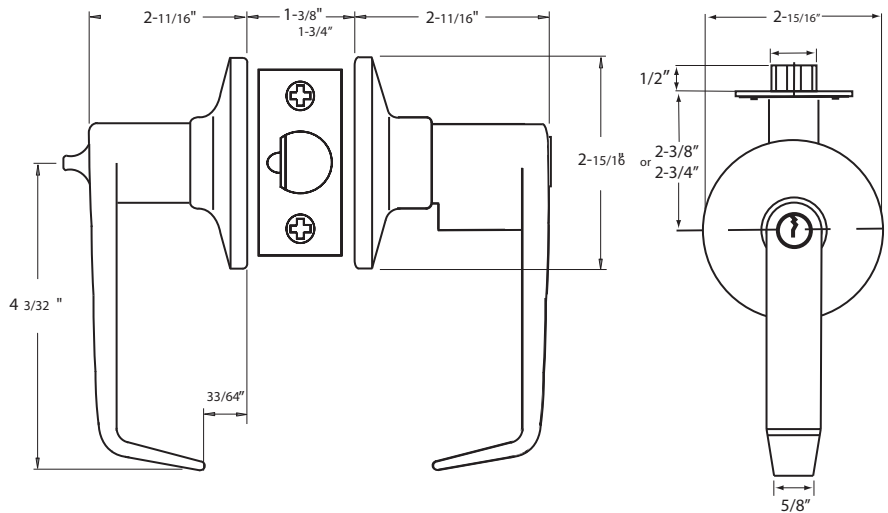

DELANEY® LEVERSETS

Specifications

Door Prep	Cross bore: 2-1/8" Edge bore: 1" Latch face: 1" x 2-1/4"	Latches	Entrance: 2-3/8" & 2-3/4" adjustable (9060 UL) Passage/Privacy: 2-3/8" & 2-3/4" adjustable (9064) Faceplate: 1" x 2-1/4" round corner Bolt: 1/2" throw. Meets 3-Hr Fire Rating
Backset	Adjustable 2-3/8" and 2-3/4"	Strikes	1-1/8" x 2-3/4" T-strike (9101)
Door Thickness	1-3/8" ~ 2"	Door Handing	Not Required
Cylinder	CT/MD: SC4 6-pin standard. KW1 5-pin optional Entries packed KA2 Regency/Ansley: KW1 5-pin standard. SC4 6-pin optional	Product Features	• Concealed Mounting Screws • Protective Sleeve • Interlocking Screw Posts • Push Button Locking • Panic Proof
ANSI & Federal Standards	Meets requirements of BHMA/ANSI A156.2 Series 4000, GR2, 400,000 Cycles.		

RH SERIES - CT STYLE GRADE 2 TUBULAR LEVER

Model	Function	WT/LB	CTN QTY	US26D Dull Chrome		US10B Oil Rubbed Bronze	
				Item No.	List Price	Item No.	List Price
500-RH-CT	Entrance	29 Lbs	10 Pcs	Item No.	321322	Item No.	321320
				List Price	$77.33	List Price	$83.04
504-RH-CT	Storeroom	29 Lbs	10 Pcs	Item No.	326322	Item No.	326320
				List Price	$77.33	List Price	$83.04
509-RH-CT	Classroom	29 Lbs	10 Pcs	Item No.	329322	Item No.	329320
				List Price	$82.50	List Price	$88.22
501-RH-CT	Passage	26 Lbs	10 Pcs	Item No.	324322	Item No.	324320
				List Price	$69.08	List Price	$78.54
502-RH-CT	Privacy	26 Lbs	10 Pcs	Item No.	322322	Item No.	322320
				List Price	$71.00	List Price	$76.70
515-RH-CT	Dummy	18 Lbs	20 Pcs	Item No.	325322	Item No.	325320
				List Price	$33.71	List Price	$36.30