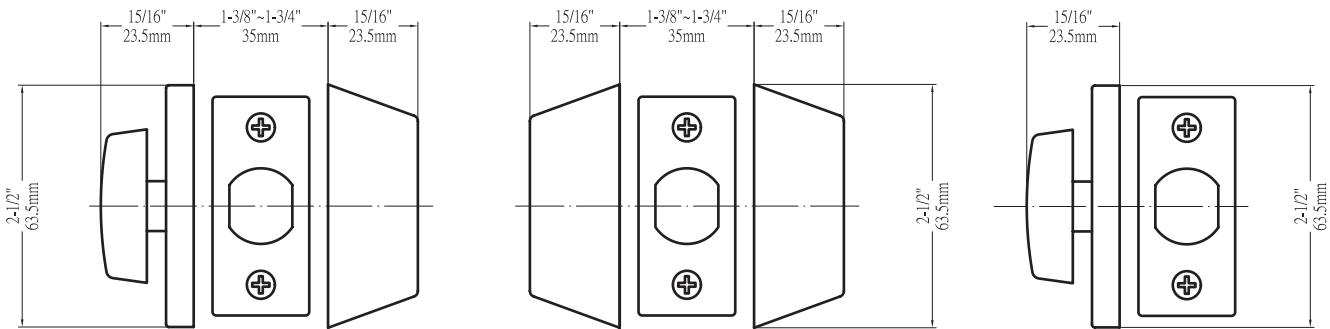

CALLAN® DEADBOLTS

Specifications

Door Prep	Cross bore: 2-1/8" Edge bore: 1" Latch face: 1" x 2-1/4"	Latches	Deadbolt: 2-3/8" & 2-3/4" adjustable (9092) Faceplate: 1" x 2-1/4" round corner Bolt: 1" throw with hardened steel rod
Backset	200S / 210S: Fits 2-3/8" and 2-3/4" 205S: Fixed 2-3/8"	Strikes	2-1/4" full lip round corner (9113 & 9117)
Door Thickness	1-3/8" ~ 1-3/4" door standard 2-1/4" Ext. Kit available	Wood Screws	Combination screws that suit both wood or metal door mounting
Cylinder	KW1 5-pin standard. SC1 5-pin optional Deadbolts packed KA5	Door Handing	Not Required

GRADE 3 ROUND

Single Cylinder (200)