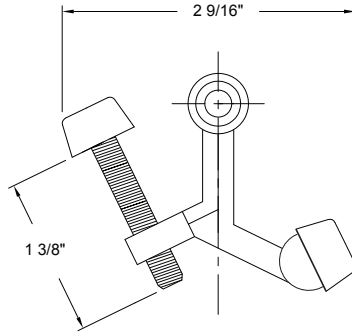

DELANEY® TRIM HARDWARE

HEAVY DUTY HINGE PIN DOOR STOP

Base Metal: Zinc

	Description	Finish	Item No.	List Price	CTN QTY	WT/CTN
	H.D. Hinge Pin Door Stop	US3	402300	$1.03	50	3.5 Lbs
	H.D. Hinge Pin Door Stop	US26	402500	$1.25	50	3.5 Lbs
	H.D. Hinge Pin Door Stop w/ Black Tips	US15A	402600	$1.25	50	3.5 Lbs
	H.D. Hinge Pin Door Stop	US15	402601	$1.25	50	3.5 Lbs
	H.D. Hinge Pin Door Stop w/ Black Tips	US10B	402310	$1.39	50	3.5 Lbs
	H.D. Hinge Pin Door Stop w/ Black Tips	Black	402602	$2.35	50	3.5 Lbs