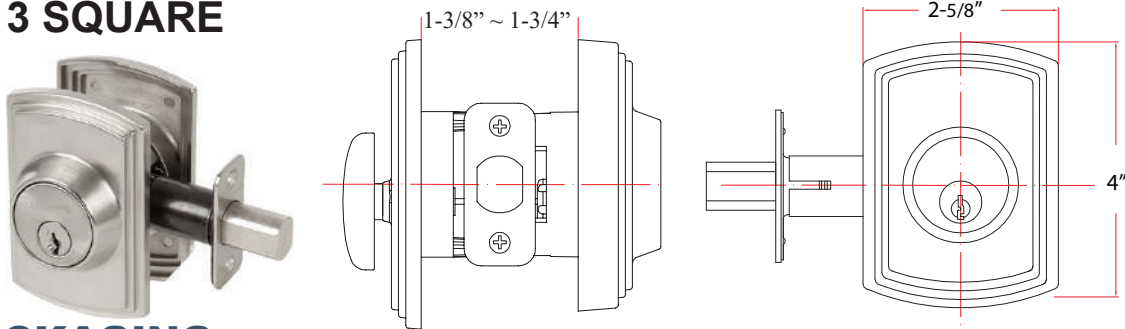

CALLAN® DEADBOLTS

Specifications

Door Prep	Cross bore: 2-1/8" Edge bore: 1" Latch face: 1" x 2-1/4"	Latches	Deadbolt: 2-3/8" & 2-3/4" adjustable (C9098 R/S) Faceplate: 1" x 2-1/4" Rd. & Sq. corner Bolt: 1" throw with hardened steel rod
Backset	Fits 2-3/8" and 2-3/4"	Strikes	2-1/4" full lip Rd. & Sq. corner (9118 R&S) Includes Reinforcement Strike.
Door Thickness	1-3/8" ~ 1-3/4" door standard, 2-1/4" Ext. Kit available	Wood Screws	Combination screws that suit both wood or metal door mounting Includes 3" Security Screws
Cylinder	SC1 5-pin standard; KW1 5-pin optional Deadbolts packed KA5	Features	- Protective collar - High Security Strike Plate - Interlocking installation guides - Reinforced spring assembly

GRADE 3 SQUARE

BOX PACKAGING

Model	Function	WT/CTN	CTN QTY	US15 Satin Nickel	US10BE Edged Bronze	BL Black	
200S	Single Cylinder	21 Lbs	10 Pcs	Item No.	372001	372007	372004
				List Price	$57.93	$57.93	$57.93
	Turn Button Only			Item No.	372200	372201	372202
				List Price	$20.75	$20.75	$20.75