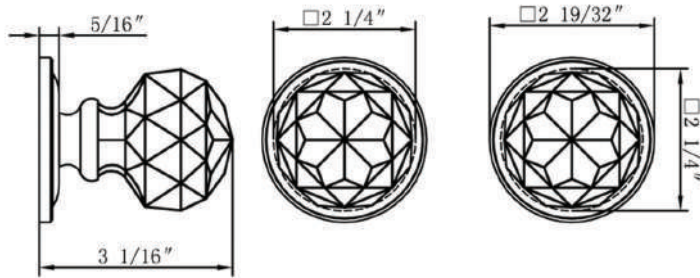

926-0
Shown in US26
Also available in: PVD, US4, US10B, US15, US19
Passage/Privacy **LIST PRICE $170**
Dummy **LIST PRICE $85**