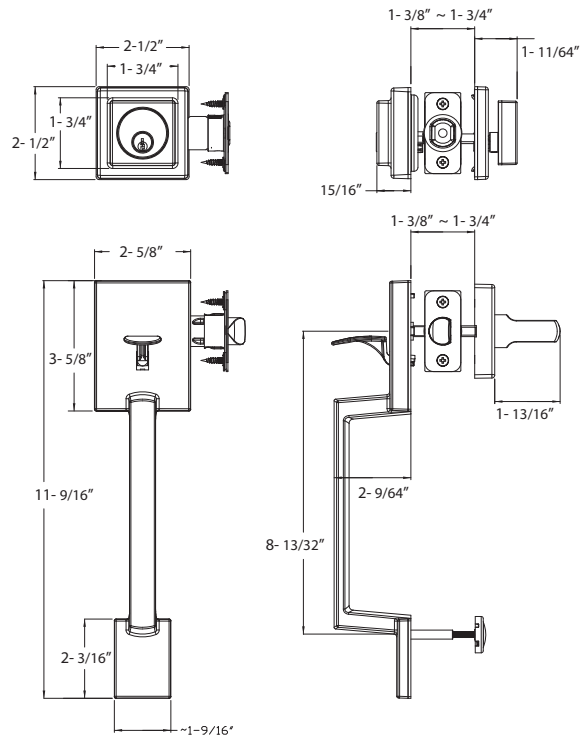

DELANEY® ENTRANCE HANDLESETS

Specifications

Door Prep	Deadbolt cross bore: 2-1/8" Handleset cross bore: 2-1/8" Edge bore: 1" Latch face: 1" x 2-1/4" Mounting (center to center): 5-1/2" recommended	Strikes	Deadbolt: 2-1/4" Rd. & Sq. corner (9111 & 9117) Thumbpiece: 2-1/4" full lip round corner (9103)
		Cylinder	KW1 5-pin standard SC1 5-pin optional. Handlesets packed KD
Backset	Fits 2-3/8" and 2-3/4"	Door Handing	Specify handing when ordering lever as interior option
Latches	Deadbolt: 2-3/8" and 2-3/4" adjustable (9092) Faceplate: 1" x 2-1/4" round corner Bolt: Solid Brass with hardened steel rod, full 1" throw Handle: 2-3/8" and 2-3/4" adjustable (9080R) (for lever and knob) Faceplate: 1" x 2-1/4" round corner Bolt: Solid Brass 1/2" throw	Door Thickness	1-3/8" ~ 1-3/4" door standard, 2-1/4" Ext. Kits Available.
		Wood Screws	Combination screws that suit both wood or metal door mounting. Includes 3" Security Screws.

AVINO GRADE 3

BOX PACKAGING

Model	Function	WT/CTN	CTN QTY		US15 Satin Nickel	US26 Polished Chrome	US12P Tuscany Bronze
400-AV	Single Cylinder	42 Lbs	10 Pcs	Item No.	D40201	D40206	D40207
				List Price	$162.07	$162.07	$169.02
405-AV	Dummy	35 Lbs	10 Pcs	Item No.	D45201	D45206	D45207
				List Price	$156.28	$156.28	$162.07

AVINO HANDLESET WITH KP300 DIGITAL TOUCHPAD DEADBOLT

Model	Function	WT/CTN	CTN QTY		US15 Satin Nickel	US26 Polished Chrome	US19 Black	US12P Tuscany Bronze
430-AV/KI (KIRA Int.)	Single Cylinder w/ Electronic Deadbolt	27 Lbs	4 Pcs	Item No.	D43201K	D43206K	—	D43207K
				List Price	$254.68	$254.68		$254.68
430-AV/VI (VIDA Int)	Single Cylinder w/ Electronic Deadbolt	27 Lbs	4 Pcs	Item No.	D43201V	D43206V	D43209V	D43207V
				List Price	$254.68	$254.68	$254.68	$254.68