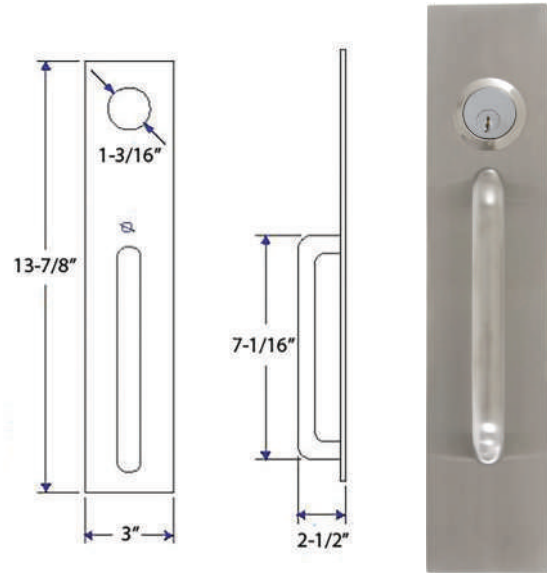

600PT Series

ADA Compliant

Specifications

400TP SERIES		600PT SERIES	
Functions:		Functions:	
Entrance	Entrance by lever. Key retracts latchbolt & unlocks thumbpiece	Pull Plate w/ Cylinder	Operates with key and pull. Cylinder unlocked by key. For use with Rim Exit Devices only.
Passage	Entrance by lever (no cylinder). Thumbpiece always active.	Pull Plate w/o Cylinder	For use with Rim Exit Device when push bar is dogged.
Mortise Cylinder	Schlage C-6 Pin Keyway standard. KW1 5-Pin Optional.	Rim Cylinder	Schlage C-6 Pin Keyway standard. KW1 5-Pin Optional.
Door Prep	Will cover stock hollow metal doors with 161 cutout	Door Prep	Will cover stock hollow metal doors with 161 cutout
Door Thickness	1-3/4" - 2" Standard.	Door Thickness	1-3/4" - 2" Standard.

Model	Description	QTY/ CTN	US32D Stainless Steel		DURO BRONZE	
			Item No.	List Price	Item No.	List Price
400TP	Thumbpiece Trim - Entrance (with Mortise Cylinder)	Each	Item No.	690310	690312	
			List Price	$162.07	$162.07	
401TP	Thumbpiece Trim - Passage (No Cylinder)	Each	Item No.	690330	690332	
			List Price	$141.32	$141.32	
611PT	Pull Trim (with Rim Cylinder) Not for use with Vertical Rod Devices	Each	Item No.	690001	690005	
			List Price	$128.35	$128.35	
615PT	Dummy Pull Trim (No Cylinder)	Each	Item No.	690081	690085	
			List Price	$77.79	$77.79