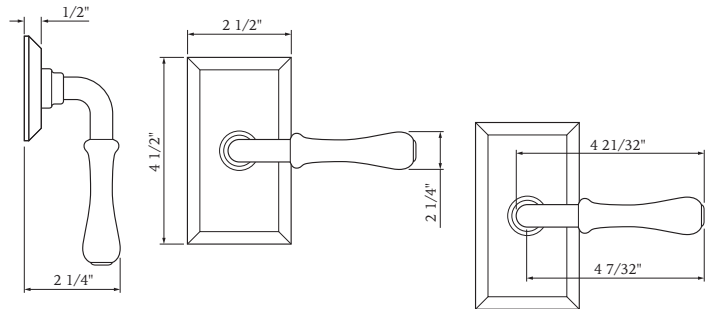

904S-2

Shown in US15

Also available in: US10B

Passage/Privacy **LIST PRICE $137**

Dummy **LIST PRICE $68**