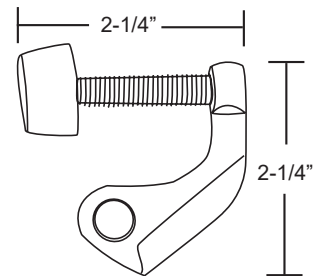

DOOR SAVER HINGE PIN DOOR STOP

DOORSAVER

Base Metal: Zinc

	Description	Finish	Item No.	List Price	CTN QTY	WT/CTN
	Door Saver Hinge Pin Door Stop	US3	402200	$2.16	100	8 Lbs
	Door Saver Hinge Pin Door Stop	US5	402201	$2.16	100	8 Lbs
	Door Saver Hinge Pin Door Stop	US26	402202	$2.16	100	8 Lbs
	Door Saver Hinge Pin Door Stop	US15A	402203	$2.16	100	8 Lbs
	Door Saver Hinge Pin Door Stop	US15	402204	$2.16	100	8 Lbs
	Door Saver Hinge Pin Door Stop	US10B	402199	$2.16	100	8 Lbs
	Door Saver Hinge Pin Door Stop	White	402198	$2.16	100	8 Lbs
	Door Saver Hinge Pin Door Stop	Black	402196	$2.16	100	8 Lbs
	Commercial Door Saver	US3	401220	$4.86	100	10 Lbs
	Commercial Door Saver	US26	401202	$4.86	100	10 Lbs
	Commercial Door Saver	US15	401204	$4.86	100	10 Lbs
	Commercial Door Saver	US10B	401199	$4.86	100	10 Lbs