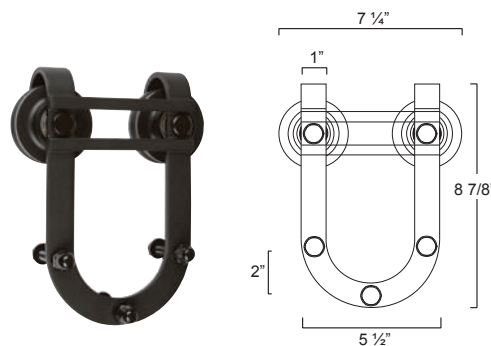

2000 SERIES Horseshoe

Weight Limit:
330 Lbs per set

Description	Finish	Item No.	List Price	CTN QTY	WT/CTN
2000 Series 6 FT Barn Door Hardware (Horseshoe)	Black	BD2064	$379.70	1	20 Lbs
2000 Series 8 FT Barn Door Hardware (Horseshoe)	Black	BD2084	$426.01	1	23 Lbs