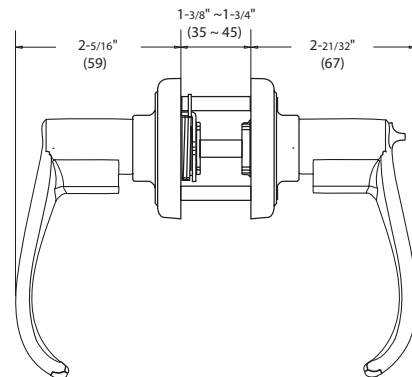

KERRY® GRADE 3

Door Handing:
Non-Handed

BOX PACKAGING

Model	Function	WT/CTN	CTN QTY		US15 Satin Nickel	US12P Tuscany Bronze
500T - KY	Entrance	26 Lbs	20 Pcs	Item No.	D20420	D20427
				List Price	$35.67	$39.26
500T - KY	Push Button Entrance (Panic Proof)	26 Lbs	20 Pcs	Item No.	D20420P	D20427P
				List Price	$41.18	$44.80
501T - KY	Passage	23 Lbs	20 Pcs	Item No.	D24420	D24427
				List Price	$27.55	$30.05
502T - KY	Privacy	24 Lbs	20 Pcs	Item No.	D22420	D22427
				List Price	$29.54	$31.74
502T - KY	Push Button Privacy (Panic Proof)	24 Lbs	20 Pcs	Item No.	D22420P	D22427P
				List Price	$32.11	$33.52
515 - KY	Dummy	15 Lbs	20 Pcs	Item No.	D25420	D25427
				List Price	$15.40	$19.55