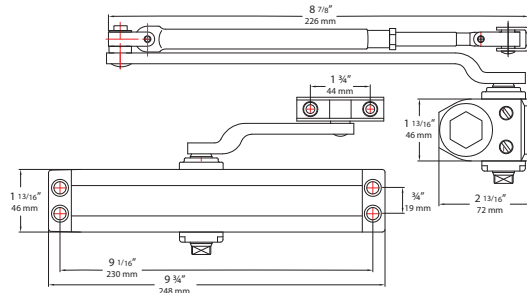

4400 SERIES

Power Size 1-4

UL LISTED

**10 YEAR
WARRANTY**

Model	WT/CTN	QTY/CTN	Aluminum	Duro Bronze
4400 Series Door Closer with Standard Full Cover	62 Lbs.	10 Pcs	Item No.	604410
			List Price	$90.54