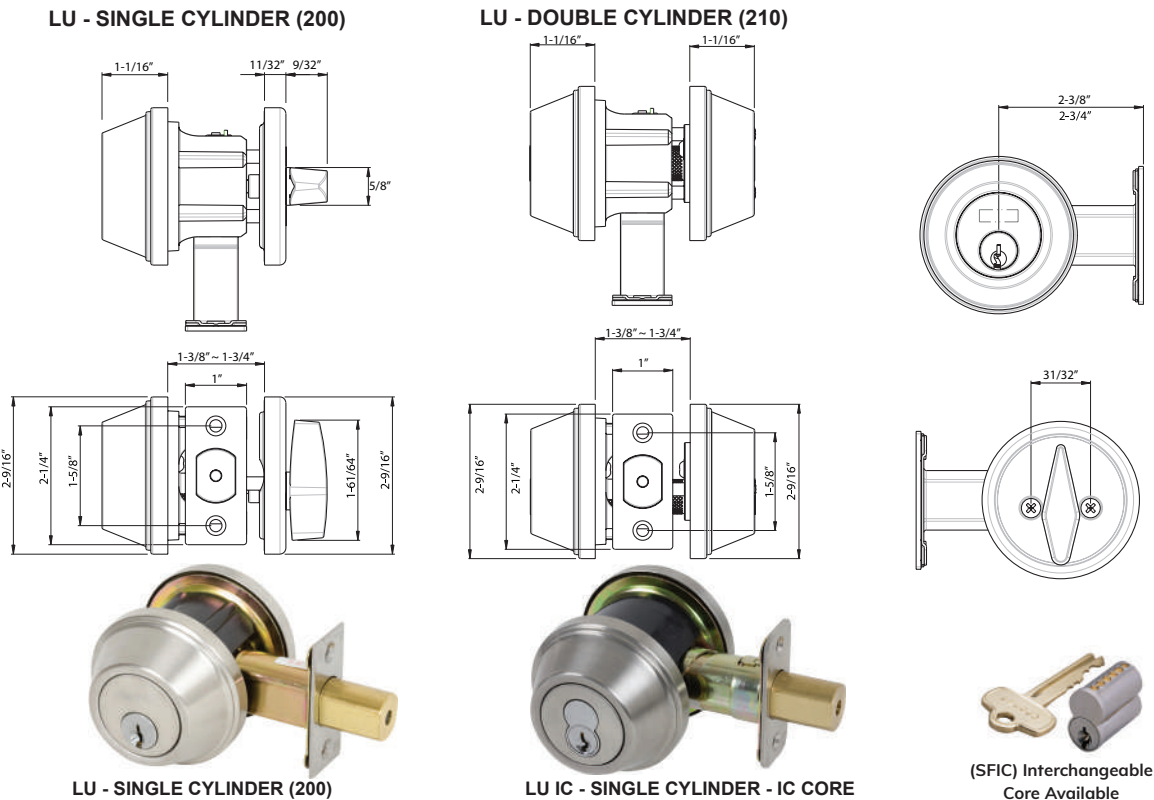

DELANEY® DEADBOLTS

Specifications

Door Prep	Cross bore: 2-1/8" Edge bore: 1" Latch face: 1" x 2-1/4"	Latches	Deadbolt: 2-3/8" & 2-3/4" adjustable (9091 UL) Faceplate: 1" x 2-1/4" square corner Bolt: Full 1" throw. 3-Hr. Fire Rating
Backset	Fits 2-3/8" and 2-3/4"	Strikes	1-1/8" x 2-3/4" (9111). Includes reinforcement plate
Door Thickness	1-3/8" ~ 1-3/4" door standard	Door Handing	Not Required
Cylinder	SC4 6-pin standard. KW1 5-pin optional Deadbolts packed KA2	Screws	Combination screws that suit both wood or metal door mounting Includes 3" Security Screws
Interchangeable Core	Optional small-format 6-pin or 7-pin available	Product Features	- Protection Sleeve - Free Spinning Cylinder Collar - Hardened Steel Rod Latch Insert

LU SERIES - GRADE 2 COMMERCIAL DEADBOLT

Model	Function	WT/LB	CTN QTY		US32D Stainless Steel	US3 Polished Brass	US26D Dull Chrome	US10B Oil Rubbed Bronze
200 LU	Single Cylinder	21 Lbs	20 Pcs	Item No.	300601	300603	300602	300610
				List Price	$40.47	$41.97	$45.06	$50.80
210 LU	Double Cylinder	34 Lbs	20 Pcs	Item No.	320601	320603	—	320610
				List Price	$50.69	$52.40		$60.93
200 RC Removable Core	Single Cylinder Removable Core (Core not Included)	41 Lbs	20 Pcs	Item No.	300600A	—	—	—
				List Price	$36.57			
Core Only	6-Pin SFIC Core Only	5 Lbs	10 Pcs	Item No.	300600C	—	—	—
				List Price	$31.37			
Core Only	7-Pin SFIC Core Only	5 Lbs	10 Pcs	Item No.	300600D	—	—	—
				List Price	$31.37			

*For IC Core ONLY pricing, see page 159