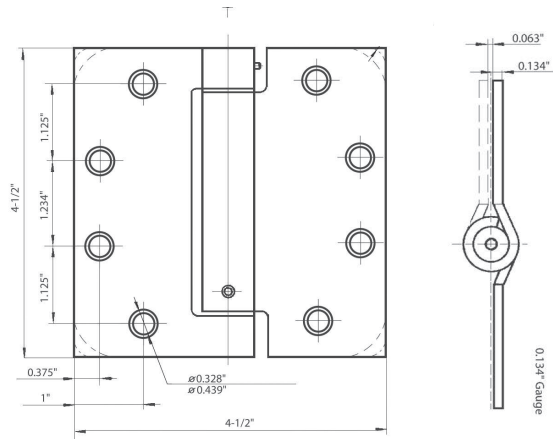

Description	Radius	US26D Dull Chrome		US10B Oil Rubbed Bronze
4½" x 4½" Spring Hinge	Sq.	Item No.	SP5506	SP5510
		List Price	$31.11	$31.11

SPRING HINGE SIZING GUIDE

MAXIMUM DOOR SIZE RECOMMENDED 3'-0" WIDE X 7'-0" HIGH

RECOMMENDED MAXIMUM DOOR WEIGHT (LBS.)			HINGE SELECTION	
3.5 X 3.5	4 X 4	4.5 X 4.5	SPRING HINGES	BUTT HINGES
50	60	70	1 EACH	2 EACH
70	85	115	2 EACH	1 EACH
90	110	150	3 EACH	NONE

- -Wind Conditions, excessive air pressure on one side of an opening, weather stripping, or other adverse job conditions may require the use of all spring hinges.
- -For maximum versatility use all spring hinges.