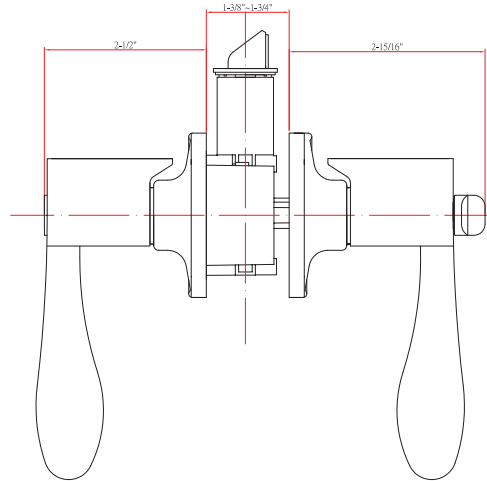

CALLAN® LEVERS GRADE 2

KENDALL® GRADE 2

Door Handing:
Reversible Lever

BOX PACKAGING

Model	Function	WT/ LB	CTN QTY		US3 Bright Brass	US15 Satin Nickel	US10BE Edged Bronze
500T-KI-G2	Entrance	21 Lbs	10 Pcs	Item No.	G2KI5103	G2KI5101	G2KI5107
				List Price	$41.49	$45.64	$48.78
501T-KI-G2	Passage	18 Lbs	10 Pcs	Item No.	G2KI5013	G2KI5011	G2KI5017
				List Price	$33.25	$35.67	$37.87
502T-KI-G2	Privacy	19 Lbs	10 Pcs	Item No.	G2KI5023	G2KI5021	G2KI5027
				List Price	$34.80	$37.40	$39.32
515-KI	Dummy	15 Lbs	20 Pcs	Item No.	KI5053	KI5051	KI5057
				List Price	$12.04	$13.89	$15.29