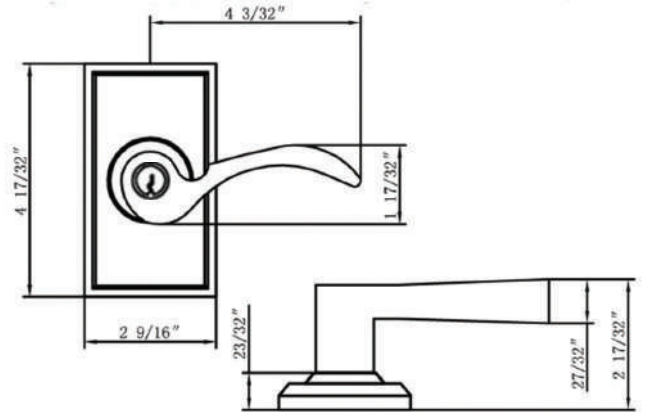

LIST PRICE \$210

905GK-1

Shown in USD10B
Also available in: US10B, US15, USD15A

LIST PRICE \$210

HOW TO ORDER KEYED LOCKSETS

903GK-1
(SQUARE ROSETTE)
 Shown in US15
 Also available in: US10B

903GK-2
(CURVED ROSETTE)
 Available in: US10B, US15
LIST PRICE \$210