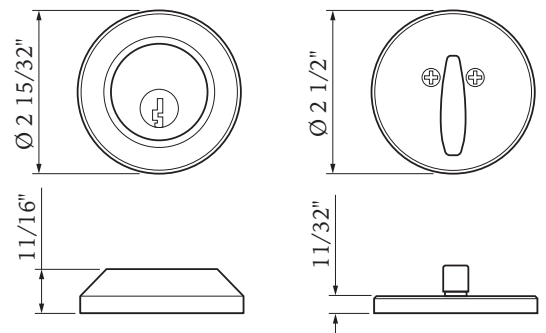

LIST PRICE
910-6 Single Keyed **$106**
960-6 Double Keyed **$118**
910P-6 Patio Bolt **$77**
Shown in US26
Also available in: US10B, US15, US19