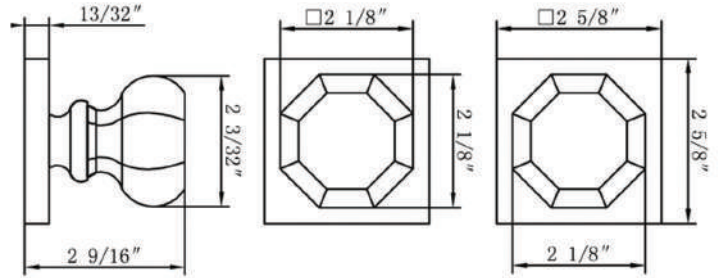

CRYSTAL

925-7

Shown in US10B
Also available in: US4, US15, US19, US26

Passage/Privacy **LIST PRICE $170**
Dummy **LIST PRICE $85**