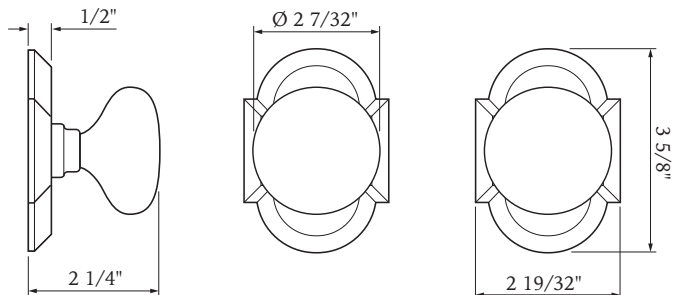

936-2

Shown in US15

Also available in: US10B

Passage/Privacy **LIST PRICE $130**

Dummy **LIST PRICE $65**