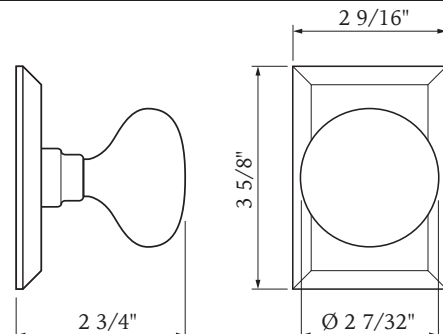

906-1
Shown in US10B
Also available in: US15
Passage/Privacy **LIST PRICE $137**
Dummy **LIST PRICE $68**