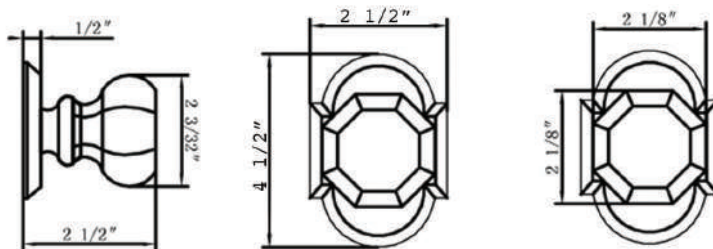

925G-2
Shown in US10B
Also available in: US15, US19
Passage/Privacy **LIST PRICE $189**
Dummy **LIST PRICE $95**