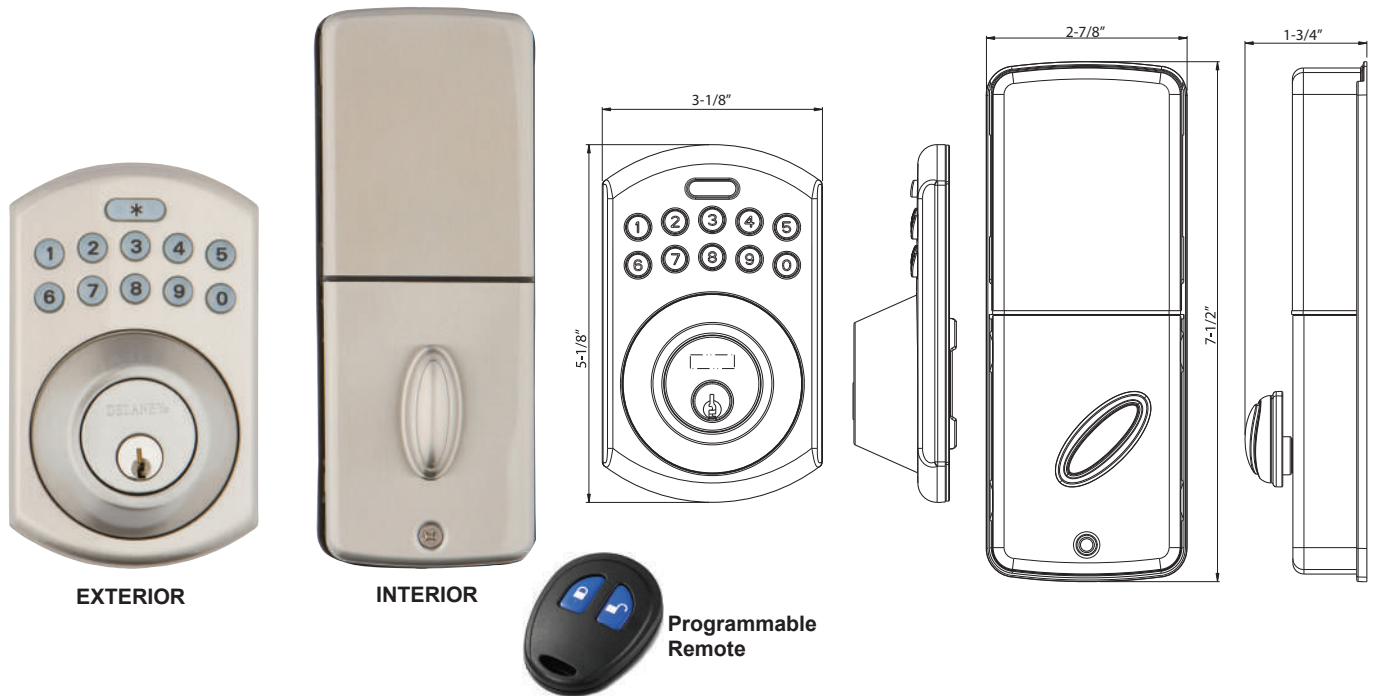

KP250 DIGITAL DEADBOLT

Door Prep	Cross bore: 2-1/8" Edge bore: 1" Latch face: 1" x 2-1/4"	Dimensions	Interior Unit: 7-1/2" x 2-7/8" x 1-3/4" (H x W x D) Exterior Unit: 5-1/8" x 3-1/8"
Backset	Fits 2-3/8" and 2-3/4"	Power	6V - 4 AA Batteries, Not Included. (Estimated battery life, 1-year)
Strike	9113 & 9117	Door Thickness	1-3/8" ~ 2" door
Throwbolt	1" for maximum security	Passcode	4 to 10 digits, Maximum of 6 Passcodes supported
Cylinder	KW1 5-pin cylinder Standard. SC1 optional Packed KD	No. of Remotes Supported	Includes 1 Remote Maximum 5 supported per unit

Model	Function	WT/CTN	CTN QTY	US15 Satin Nickel			US19 Black			US12P Tuscany Bronze			
				Item No.	List Price		Item No.	List Price		Item No.	List Price		
KP250	Electronic Deadbolt	20 Lbs	6 Pcs	311704	$175.57		311709	$175.57		311705	$175.57		
Description				QTY				Item No.					
KP250 Programmable Remote Control				Each				311700 List Price: $28.52