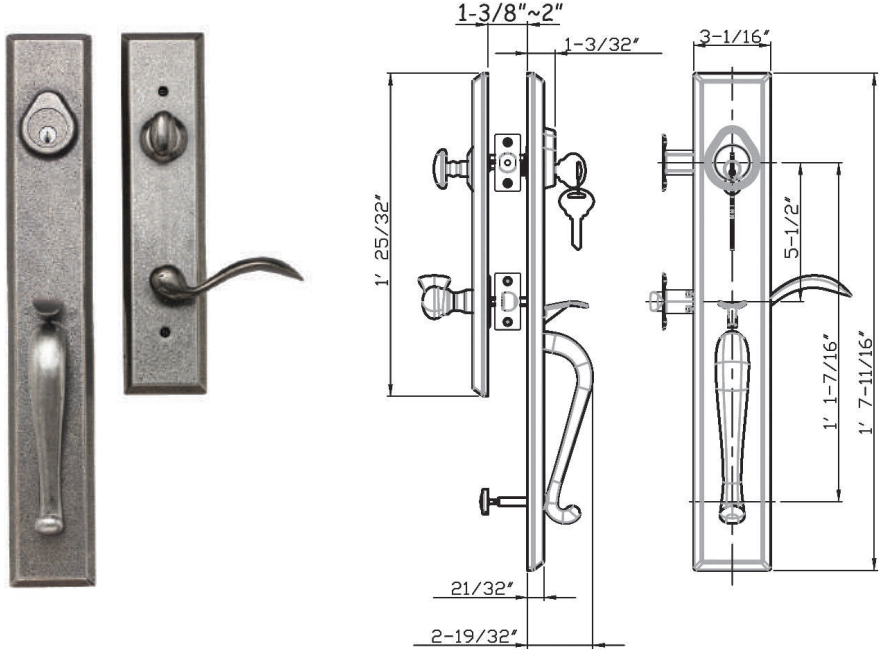

DELANEY® SANDCAST HANDLESETS

CORDOBA®

*Split Finish Available -
Handlesets Only

Model	Function	WT/CTN	CTN QTY		AP Aged Pewter	ABR Aged Bronze	ABK Aged Black
600-CD	Single Cylinder	29 Lbs	2 Pcs	Item No.	660508	660500	660509
				List Price	$403.36	$403.36	$403.36
605-CD	Dummy	29 Lbs	2 Pcs	Item No.	661508	661500	661509
				List Price	$403.36	$403.36	$403.36