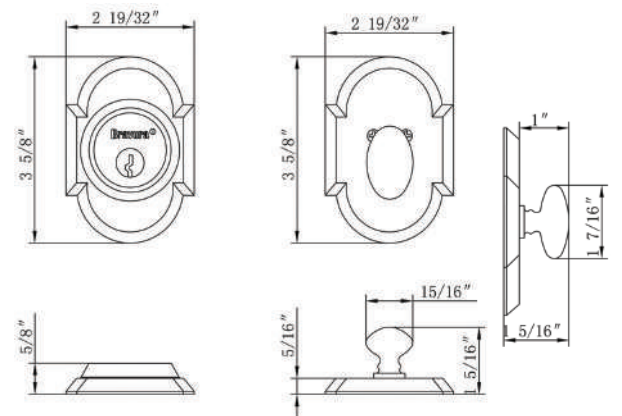

HOW TO ORDER DEADBOLTS

Bravura DEADBOLTS

LIST PRICE
910-1 Single Keyed **\$116**
960-1 Double Keyed **\$127**
910P-1 Patio Bolt **\$84**
 Shown in US10B
 Also available in: PVD, US4, US15, US19, US26

LIST PRICE
910-2 Single Keyed **\$116**
960-2 Double Keyed **\$127**
910P-2 Patio Bolt **\$84**
 Shown in US15
 Also available in: US4, US10B, US19

HOW TO ORDER DEADBOLTS

Bravura KEYED ENTRY

Specifications: ANSI Rated Grade 2

Door Prep	Cross bore: 2-1/8" Edge bore: 1" Latch Face: 1" x 2-1/4" Mounting (center to center) 5-1/2"	Latches	2-3/8 to 2-3/4" Adjustable Latch Standard Drive-In Latch Available
		Cylinder	SC1 5-Pin C Keyway
Door Thickness	1-3/4" Standard, 1-3/8" Optional 2", 2-1/4", & 2-1/2" Extension Kits Available	Strikes	Full lip round corner (9103)
		Door Handing	Specify handing when ordering lever as Interior option
		Functions	Entrance  Entrance 