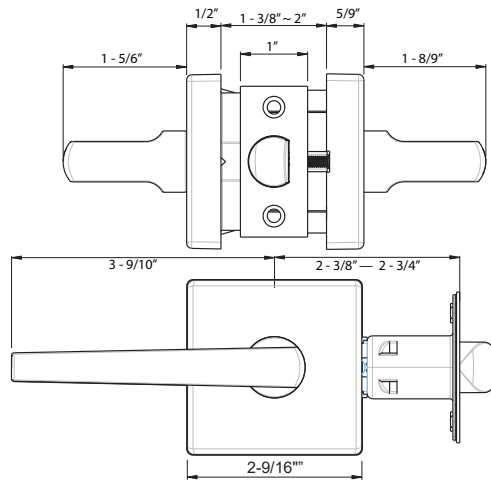

**VIDA
Square
Backplate**

DELANEY® LEVERS GRADE 3

VIDA GRADE 3

Door Handing:
Reversible Handing