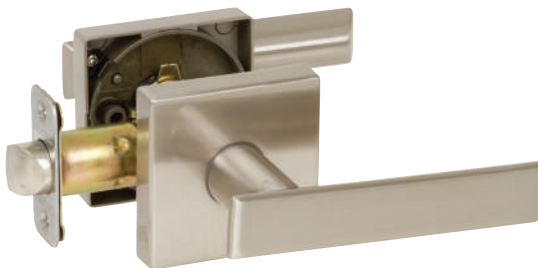

KIRA® GRADE 3

Door Handing:
Reversible Handing

BOX PACKAGING

Model	Function	WT/LB	CTN QTY		US15 Satin Nickel	US26 Polished Chrome	US12P Tuscany Bronze
501-KR	Passage	23 Lbs	10 Pcs	Item No.	352511	352516	352517
				List Price	$56.24	$56.24	$62.21
502-KR	Privacy	24 Lbs	10 Pcs	Item No.	352521	352526	352527
				List Price	$60.91	$60.91	$65.28
515-KR	Dummy	24 Lbs	20 Pcs	Item No.	352551	352556	352557
				List Price	$27.55	$27.55	$30.60