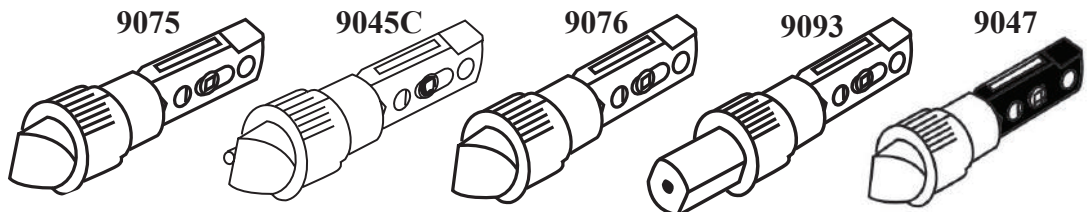

DELANEY® STRIKES & LATCHES

DELANEY LATCHES 2-3/4" ~ 2-3/8"

PRICING: Mortise Latches

Description	Style		US15/US32D Satin Nickel Stainless Steel	US3 Polished Brass	US26 Polished Chrome	US15A Antique Nickel	US19 Black
Mortise Adj. Dead Latch (Entry Knob)	9073	Item No.	260001	260003	260006	260008	260009
		List Price	$11.64	$11.64	$11.64	$11.64	$11.64
Mortise Adj. Dead Latch (Entry Lever)	9045R	Item No.	260041	260043	260046	260048	260049
		List Price	$11.64	$11.64	$11.64	$11.64	$11.64
Mortise Adj. Spring Latch (Passage / Privacy)	9074 / 9080R	Item No.	260051	260053	260056	260058	260059
		List Price	$11.64	$11.64	$11.64	$11.64	$11.64
Mortise Adj. Latch (Deadbolt)	9092	Item No.	261001	261003	261006	261008	261009
		List Price	$13.92	$13.92	$13.92	$13.92	$13.92

PRICING: UL Mortise Latches

Description	Style		US15/US32D Satin Nickel Stainless Steel	US15A Antique Nickel	US19 Black
Mortise Adjustable Latch (UL Entry Knob)	9073 UL	Item No.	260001UL	260008UL	260009UL
		List Price	$15.09	$15.09	$15.09
Mortise Adjustable Latch (UL Entry Lever)	9045R UL	Item No.	260041UL	260048UL	260049UL
		List Price	$15.09	$15.09	$15.09
Mortise Adjustable Latch (UL Deadbolt)	9092 UL	Item No.	261001UL	261008UL	261009UL
		List Price	$15.35	$15.35	$15.35

PRICING: Drive-In Latches

Description	Style		US32D - Stainless Steel
1" Drive-In Adj. Dead Latch (Entry Knob)	9075	Item No.	260061
		List Price	$11.64
1" Drive-In Adj. Dead Latch (Entry Lever)	9045C	Item No.	260060
		List Price	$11.64
1" Drive-In Adj. Spring Latch (Passage / Privacy)	9076	Item No.	260121
		List Price	$11.64
1" Drive-In Adj. Latch (Deadbolt)	9093	Item No.	261061
		List Price	$13.93
7/8" Drive-In Spring Latch (Fixed 2-3/8" backset)	9047	Item No.	260120
		List Price	$7.08