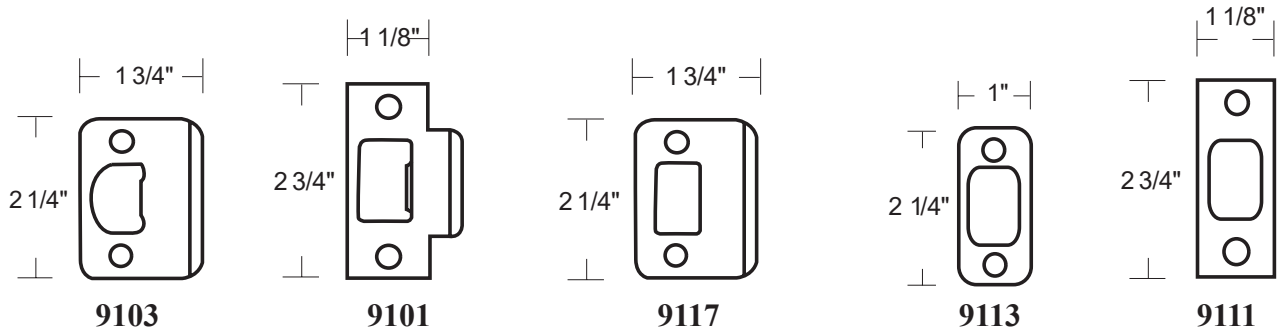

STRIKE PLATES

PRICING

Description	Style		US15/US32D Satin Nickel Stainless Steel	US3 Polished Brass	US26 Polished Chrome	US15A Antique Nickel	US19 Black	
Full Lip Entry Strike	9103	Item No.	280002	280003	280006	280008	280009	
		List Price	$2.36	$2.36	$2.36	$2.36	$2.36	
		<i>*Supplied Standard with all Handleset, Entry, Passage, and Privacy Functions.</i>						
Entry T-Strike	9101	Item No.	282002	282003	—	—	282009	
		List Price	$2.36	$2.36			$2.36	
		<i>*Optional Entry Strike</i>						
Full Lip Deadbolt Strike	9117	Item No.	280102	280103	280106	280108	280109	
		List Price	$2.36	$2.36	$2.36	$2.36	$2.36	
		<i>*Supplied Standard with all Handlesets and Deadbolts</i>						
Deadbolt Strike	9113	Item No.	2891132	2891133	2891136	2891138	2891139	
		List Price	$2.36	$2.36	$2.36	$2.36	$2.36	
		<i>*Supplied Standard with all Handlesets and Deadbolts</i>						
Deadbolt Strike	9111	Item No.	2891112	2891113	—	—	2891110	
		List Price	$2.36	$2.36			$2.36	
		<i>*Optional Deadbolt Strike</i>						

*Extended Lip Strike Plates Available. Call for Pricing.

*Strike Plates do not include screws when purchased separately from locksets.

EXTENSION KITS

		US15 Satin Nickel	US3 Polished Brass	US19 Black
2-1/4" Handleset Extension Kit CA / KN / TR / AV / HT / WF / RI	Item No.	211001	211003	211000
	List Price	$27.57	$27.57	$27.57
2-1/4" Handleset Extension Kit WI / CH	Item No.	211021	—	211022
	List Price	$27.56		$27.56
2-1/4" Single Deadbolt Extension Kit	Item No.	211011	211013	211012
	List Price	$5.20	$5.20	$5.20
2-1/4" Double Deadbolt Extension Kit	Item No.	211006	211008	211007
	List Price	$5.20	$5.20	$5.20