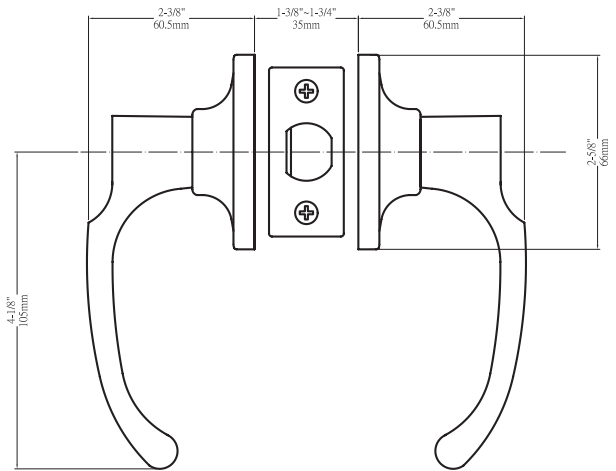

CALLAN® LEVERS GRADE 3

NEWPORT®

GRADE 3

Door Hanging:
Non-Handed

BOX PACKAGING

Model	Function	WT/ CTN	CTN QTY		US3 Bright Brass	US15 Satin Nickel	US15A Antique Nickel	US10B Oil Rubbed Bronze	US10BE Edged Bronze
500T - NE	Entrance	35 Lbs	20 Pcs	Item No.	KN5003	KN5001	KN5008	KN5000	KN5007
				List Price	\$27.91	\$32.17	\$32.17	\$35.43	\$35.43
501T - NE	Passage	23 Lbs	20 Pcs	Item No.	KN5013	KN5011	KN5018	KN5010	KN5017
				List Price	\$22.39	\$24.85	\$24.85	\$27.12	\$27.12
502T - NE	Privacy	24 Lbs	20 Pcs	Item No.	KN5023	KN5021	KN5028	KN5020	KN5027
				List Price	\$23.99	\$26.65	\$26.65	\$28.64	\$28.64
515 - NE	Dummy	15 Lbs	20 Pcs	Item No.	KN5053	KN5051	KN5058	KN5050	KN5057
				List Price	\$12.04	\$13.89	\$13.89	\$15.29	\$15.29
300 - NE	Combo	62 Lbs	20 Pcs	Item No.	KN3003	KN3001	—	KN3000	KN3007
				List Price	\$46.44	\$52.75		\$58.07	\$58.05