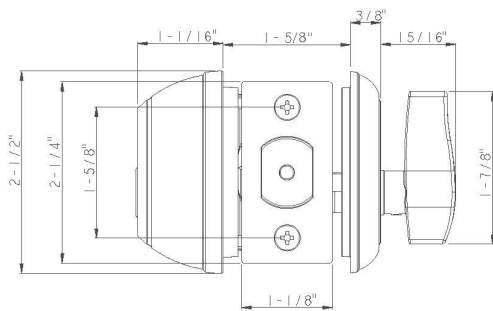

DELANEY® DEADBOLTS

Specifications

Door Prep	Cross bore: 2-1/8" Edge bore: 1" Latch face: 2-3/4: 1-1/8" x 2-1/4". 2-3/8": 1" x 2-1/4"	Latches	Deadbolt: 2-3/4" (9058) standard, 2-3/8" (9057) optional Faceplate: 2-3/4: 1-1/8" x 2-1/4". 2-3/8" 1" x 2-1/4" Sq. Corner Bolt: Full 1" throw. 3 Hr. Fire Rating
Backset	2-3/4" UL Latch standard, 2-3/8" optional	Strikes	1-1/8" x 2-1/4" (9121). Includes reinforcement plate
Door Thickness	1-9/16" ~ 2" door standard	Screws	Combination screws that suit both wood or metal door mounting Includes 3" Security Screws
Cylinder	SC4 6-pin standard Deadbolts packed KA2	Door Handing	Not Required
Interchangeable Core	Optional small-format 6-pin or 7-pin available	Product Features	- Protection Sleeve - Free Spinning Cylinder Collar - Hardened Steel Rod Latch Insert

LM SERIES - GRADE 1 COMMERCIAL DEADBOLT

LM - SINGLE CYLINDER (200)