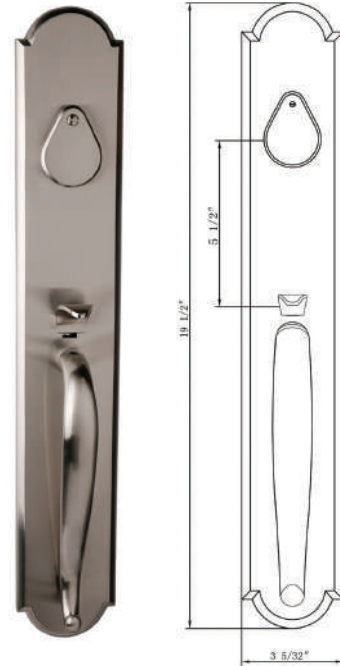

Specifications: ANSI Rated Grade 2

Door Prep	Deadbolt cross bore: 2-1/8" Handleset cross bore: 2-1/8" Edge bore: 1" Latch Face: 1" x 2-1/4" Mounting (center to center) 5-1/2"	Latches	1-3/8" Mortise Latch Standard 1-3/4" Mortise Latch or Drive-In Latch Available
		Cylinder	SC1 5-Pin C Keyway
Door Thickness	1-3/4" Standard 2", 2-1/4", & 2-1/2" Extension Kits Available	Strikes	Deadbolt: Full lip round corner (9117 & 9113) Handle: Full lip round corner (9103)
Interconnected	1-Pc Full Plate - Standard 2-Pc Sectional - Not Available	Door Handing	Specify handing when ordering lever as Interior option

980G-1

Available in US10B,
USD10B, US15,
USD15A, US19

LIST PRICE

Single Keyed **\$519**
Full Dummy **\$519**

980G-2

Available in US15
US10B, USD15A, US19

LIST PRICE

Single Keyed **\$519**
Full Dummy **\$519**