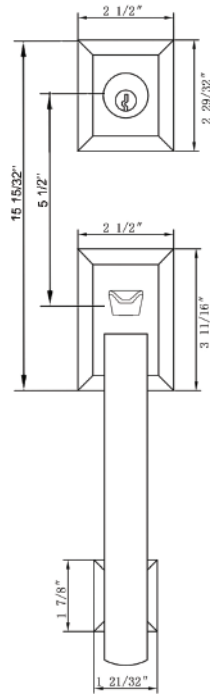

970

Available in US26,
US10B, US15

LIST PRICE

Single Keyed **$358**
Full Dummy **$358**