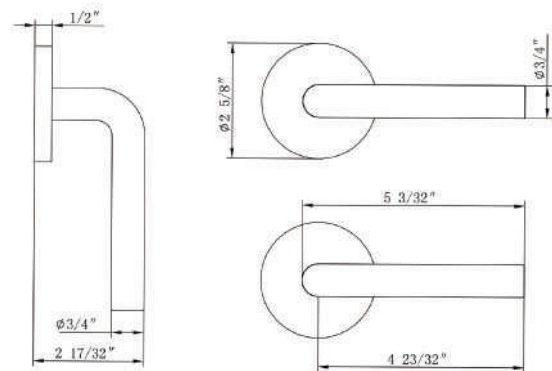

Specifications: ANSI Rated Grade 2

Door Prep	Cross bore: 2-1/8" Edge bore: 1" Latch Face: 1" x 2-1/4"	Latches	2-3/8" Standard and 2-3/4" Optional Faceplate: 1" x 2-1/4" round corner Bolt: 1/2" Solid Brass throw Drive0in or UL Available
Backset	2-3/8" Standard and 2-3/4" Optional	Strikes	Full lip round corner (9103) & square
Door Thickness	1-3/8" ~ 2", 2-1/4" & 2-1/2" Extension Kits Available	Rosette Sizes	(-6) is 2-5/8" diameter, (-7) is 2 5/8" square

Not all styles are shown. Please refer to page 8 to see all the rosettes, knobs and levers available.

HAUTE MODERNE

935-6
Shown in US15
Also available in: US10B, US26
Passage/Privacy **LIST PRICE $134**
Dummy **LIST PRICE $67**
(Specify Door Handling)

942-6
Shown in US15
Also available in: US10B, US26
Passage/Privacy **LIST PRICE $134**
Dummy **LIST PRICE $67**

938-6
Shown in US15
Also available in: US10B, US26
Passage/Privacy **LIST PRICE $134**
Dummy **LIST PRICE $67**

HOW TO ORDER PASSAGE & PRIVACY