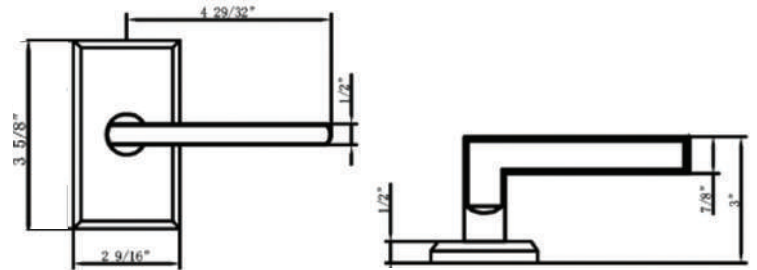

939-1
Shown in US10B
Also available in: US4, US15, US19
Passage/Privacy **LIST PRICE $137**
Dummy **LIST PRICE $68**