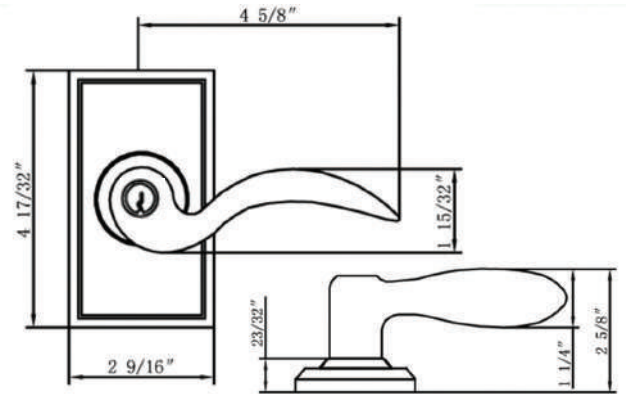

909GK-1
Shown in USD15A
Also available in: US10B,
USD10B, US15
LIST PRICE $210