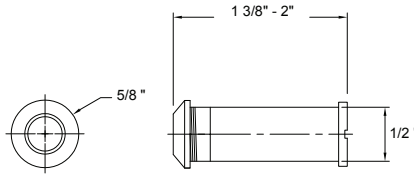

160° SOLID BRASS VIEWER

Base Metal: Brass

1/2" Installation Hole

Description	Finish	Item No.	List Price	CTN QTY	WT/CTN
	US3	400115	$4.31	25	1 Lbs
	US15	400139	$4.31	25	1 Lbs