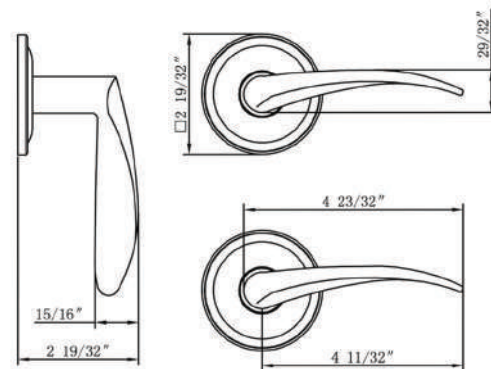

Bravura KNOBS & LEVERS

Specifications: ANSI Rated Grade 2

Door Prep	Deadbolt cross bore: 2-1/8" Cross bore: 2-1/8" Edge bore: 1" Latch Face: 1" x 2-1/4"	Latches	2-3/8" Standard and 2-3/4" Optional Faceplate: 1" x 2-1/4" round corner Bolt: 1/2" Solid Brass throw Drive0in or UL Available
Backset	2-3/8" Standard and 2-3/4" Optional	Strikes	Full lip round corner (9103) & square
Door Thickness	1-3/8" ~ 2", 2-1/4" & 2-1/2" Extension Kits Available	Cylinder	SC4 6-Pin standard. KW1 5-Pin Optional Handlesets packed KD

ELITE SOLID ZINC

333B
Shown in US15
Also available in: US26, US10B
Passage/Privacy **LIST PRICE $88**
Dummy **LIST PRICE $44**

334SB
Shown in US15
Also available in: PVD, US10B, US26
Passage/Privacy **LIST PRICE $88**
Dummy **LIST PRICE $44**

337B
Shown in US15
Also available in: PVD, US10B, US26
Passage/Privacy **LIST PRICE $88**
Dummy **LIST PRICE $44**
(Specify Door Handling)

HOW TO ORDER ELITE SERIES