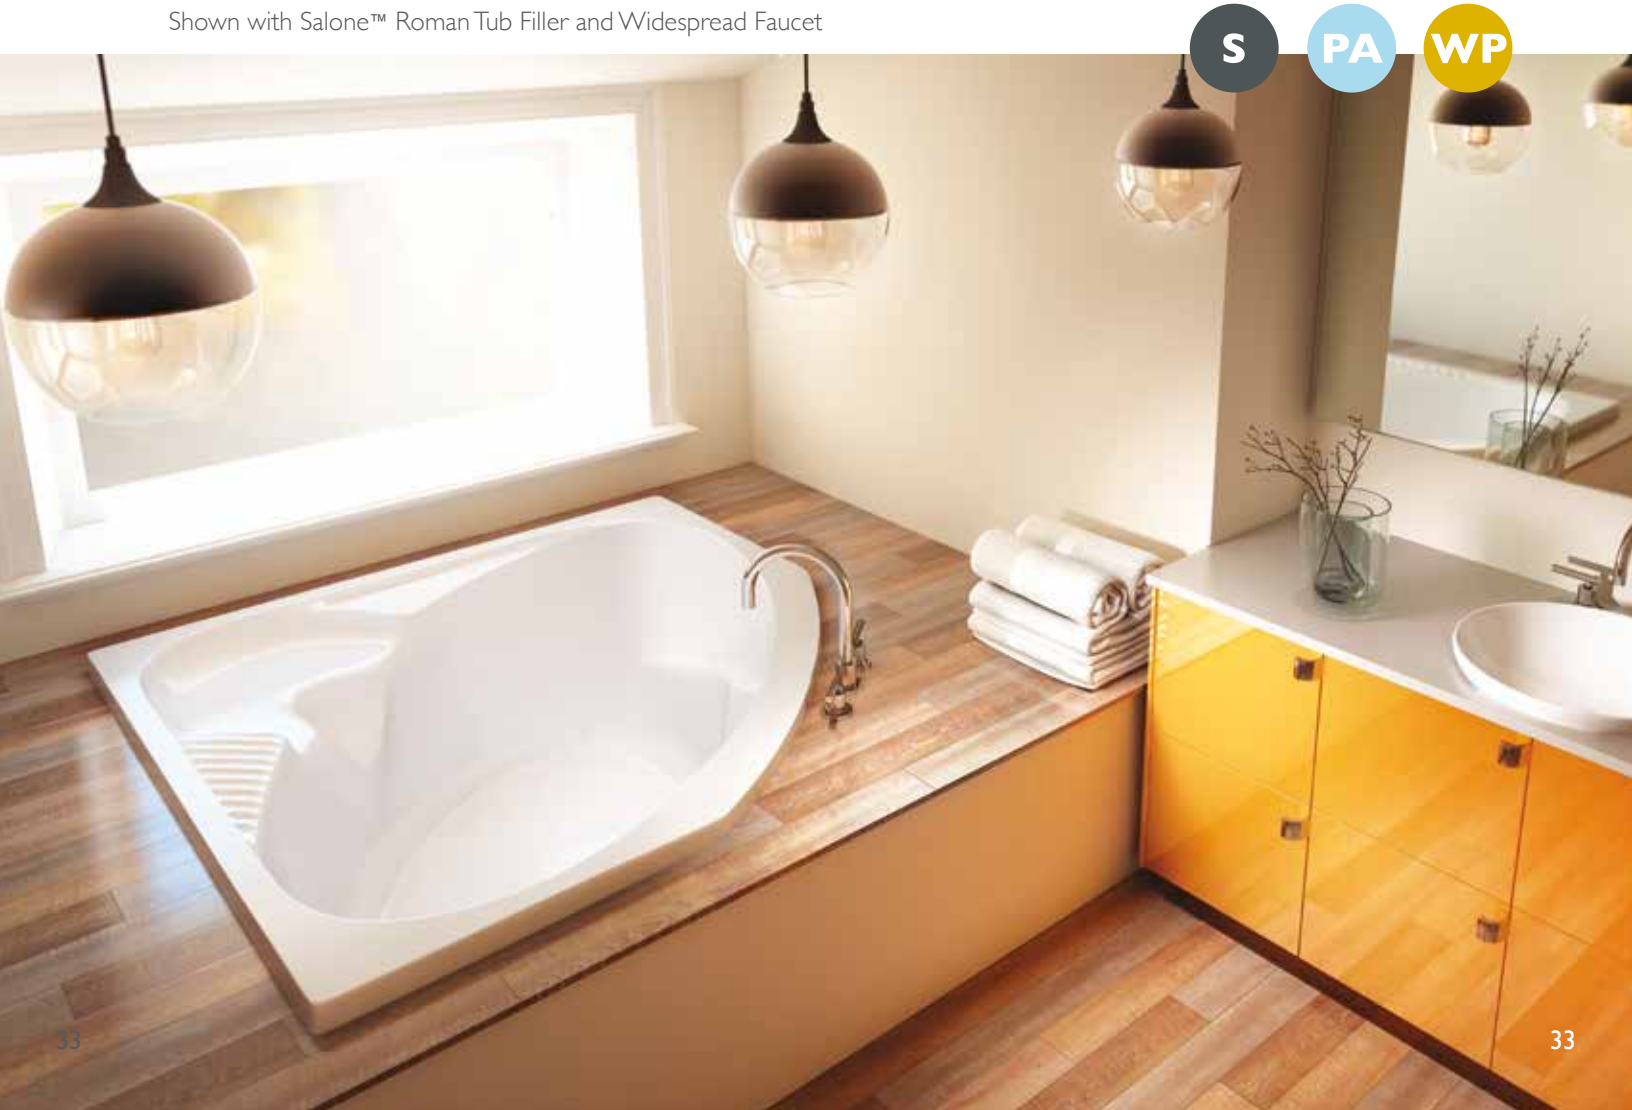

DROP-IN | CENTER DRAIN

55"L × 55"W × 20.3"H

60"L × 60"W × 20.5"H

SKIRTED | CENTER DRAIN

55"L × 55"W × 20.5"H

60"L × 60"W × 20.5"H

Shown with Salone™ Roman Tub Filler and Widespread Faucet

S

PA

WP

CELESTE™

The architectural look of the Celeste™ Soaking bath is the design equivalent of the soaking experience itself – original, timeless and sensuous. *Celeste*, or heavenly in Italian, is available in white acrylic with either a white or chrome integral overflow drain kit.