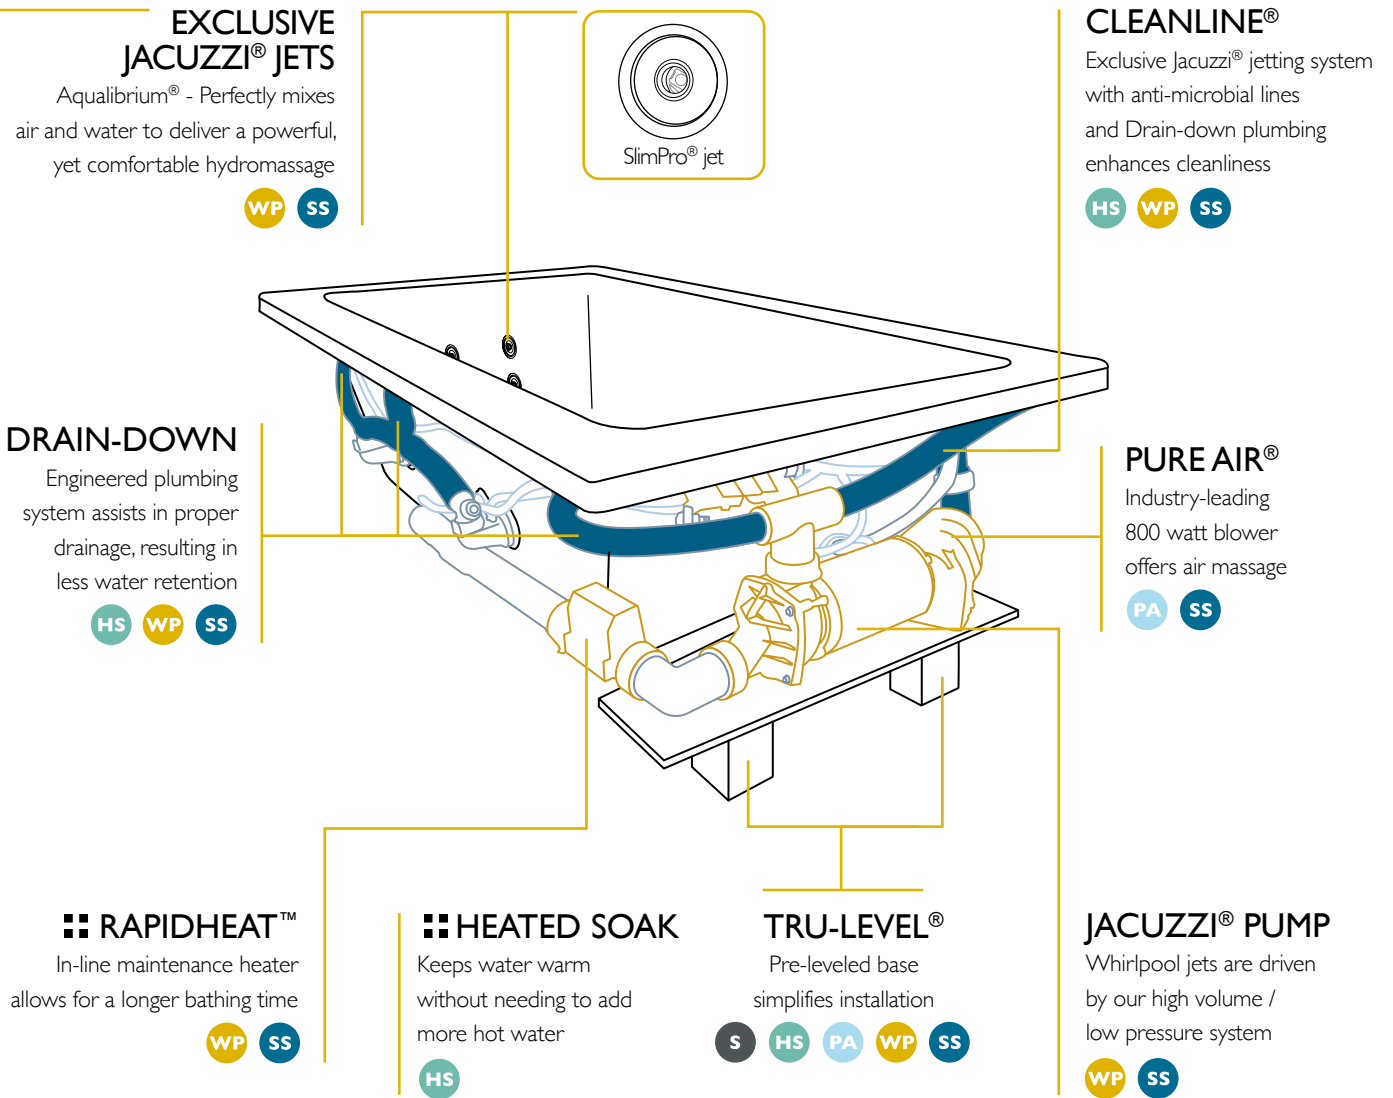

Our experienced engineers and technicians continue to develop new products that are backed by the latest research in science and technology, from the materials used for construction to the demonstrated positive effects of hydrotherapy. The exclusive Jacuzzi® warranty is your assurance of quality.