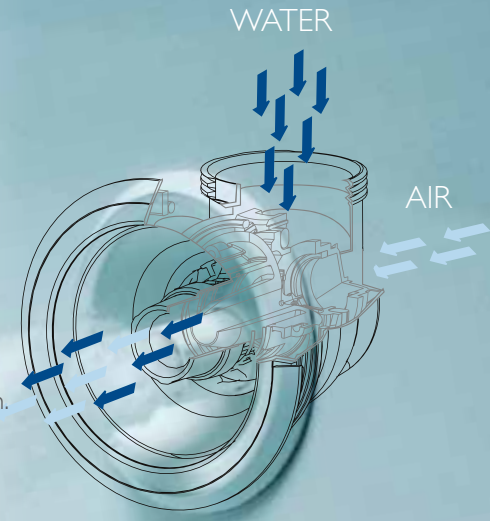

KEY FEATURES

Our Jets

JACUZZI® AQUALIBRIUM®

A perfect balance of air and water is vitally important to the quality of any whirlpool system.

THE TARGETPRO™ DIFFERENCE

A jetted water stream that draws air 360° from its outer edges to its core, delivering powerful massage without being overly aggressive. Jacuzzi® jets maintain an optimal mix of air and water to deliver a relaxing high-flow, low-pressure massage.