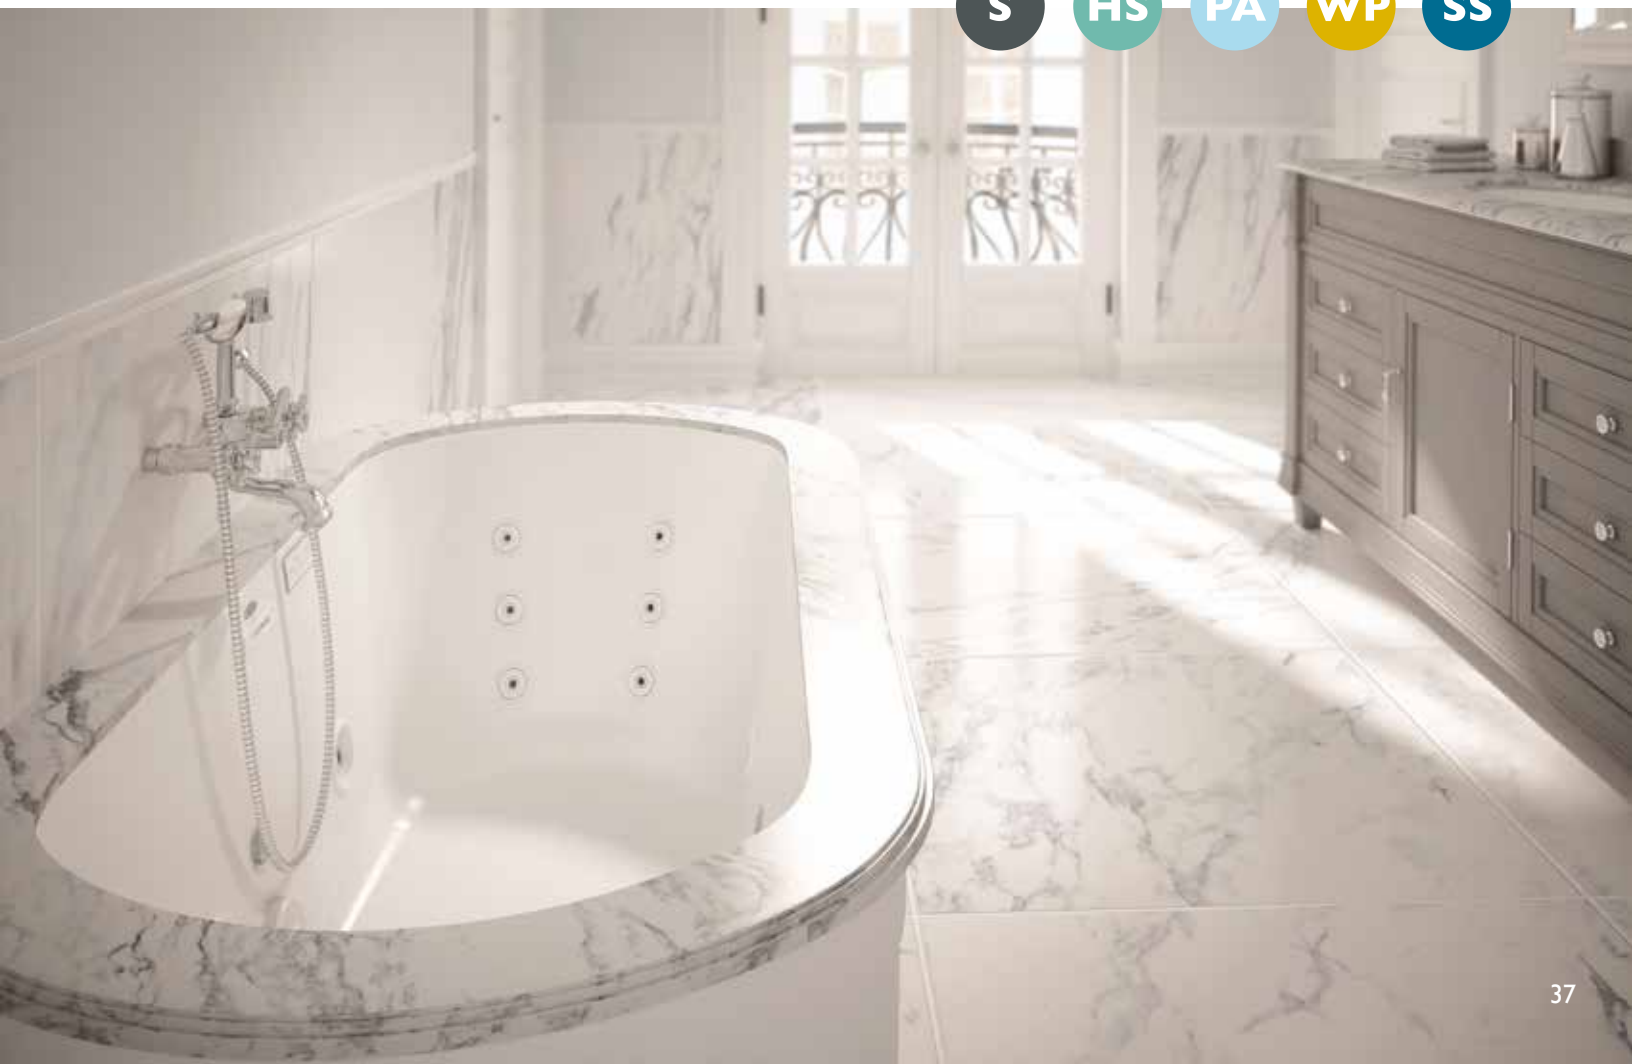

DROP-IN OR UNDERMOUNT | CENTER DRAIN

60"L × 42"W × 26"H

66"L × 36"W × 26"H

66"L × 42"W × 26"H

72"L × 42"W × 26"H

Whisper⁺

UPGRADE AVAILABLE

ELARA®