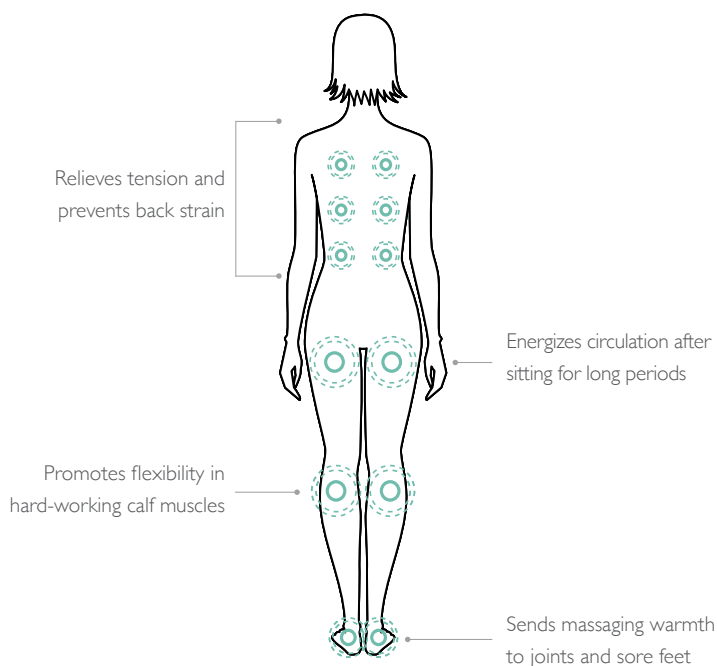

Hydromassage soothes fatigue