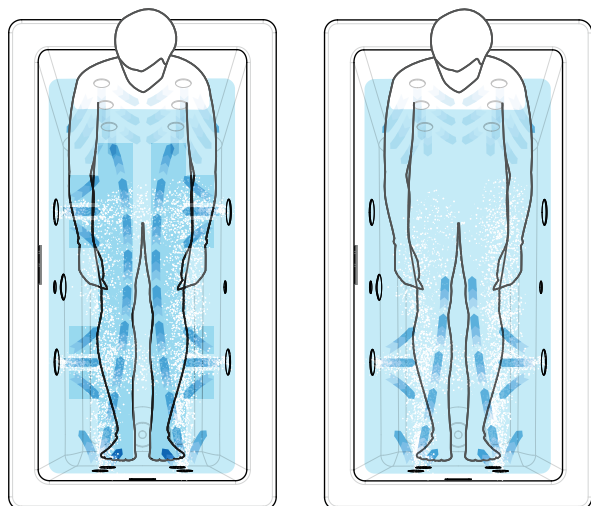

Pure Air® adds soothing bubbles to your soak

Thermal Lumbar Comfort™ (TLC) air injectors target relief to the lower lumbar area, a common trouble spot. TLC is a unique part of the Pure Air® bath experience.

Hydromassage

(Water with jets)

What makes Jacuzzi® hydromassage effective

Gentle pressure on muscle tissue increases circulation. This stimulates blood flow, which can help muscles and joints recover from fatigue or injury, and makes it easier to move.

The exclusive, patented TargetPro™ jetting offers adjustable jet stream direction and intensity for a personalized massage experience.

Hydromassage soothes fatigue

WHERE TO START - BATHTUB OPTIONS

Installation Methods

FREESTANDING

DROP-IN

UNDERMOUNT

SKIRTED/ALCOVE

WALK-IN

Bathing Experiences

SOAK / HEATED SOAK

The fundamental form of hydrotherapy /
Longer soak by circulating warm water continuously