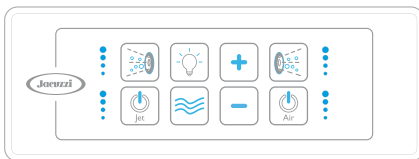

CONTROL PANEL

Electronic controls are standard on all Jacuzzi® experience bathtubs*

CHROMATHERAPY

Provides unique, multi-color LED lighting to set the ambiance

ILLUMATHERAPY™

TargetPro™ Jets add an even glow of light combined with jetted water for a serene effect

Illustrations are based on the ELARA® Salon® Spa.
Not all features are available on all models.
*Manual whirlpool control for all Finestra® models

JACUZZI® EPSOM SALT COMPATIBLE

OPTIONAL