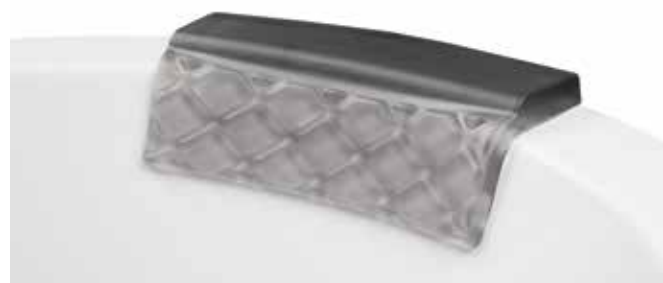

AVAILABLE COLOR

Translucent grey