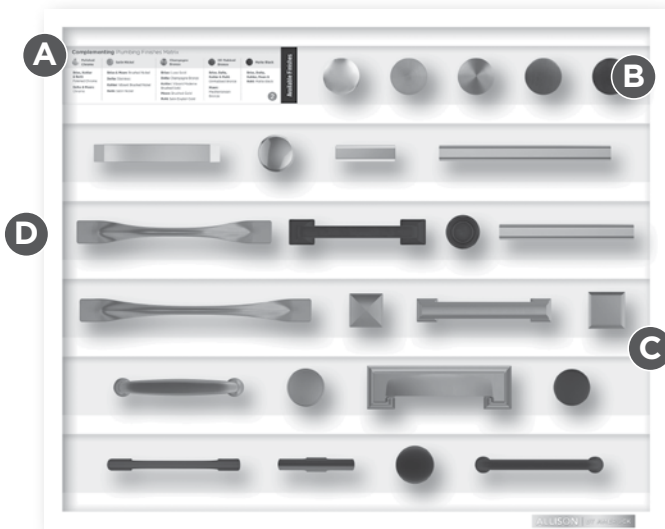

A **tailored** and **simplified** selling experience.

Choose an assortment and display option that **best fits your business model.**