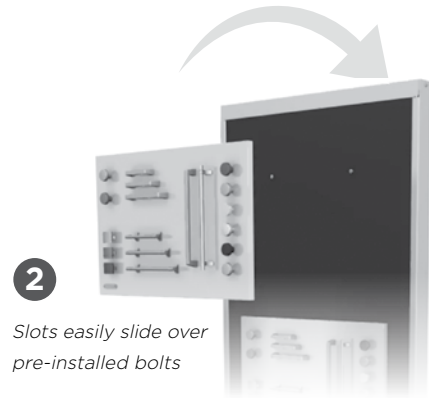

2
Slots easily slide over pre-installed bolts

A complete offering.

Amerock's Simple Solutions merchandising display options accommodate all Interactive and Static board styles, so you can mix and match to create the best product offering that suits your business needs.

MSRP-GROUPED BOARDS

Amerock MSRP-Grouped Boards

Focusing on good, better and best price points, the three MSRP-grouped boards feature our most popular collections.

Allison by Amerock MSRP-Grouped Boards

Focusing on good and better price points, the three MSRP-grouped boards feature the Allison by Amerock line.

NEW PRODUCTS

Amerock Euro Contemporary Collections

A selection of luxurious, European-inspired designs featuring emerging finishes and extended pull lengths.

Amerock 2020 Couture Collections

A curated selection of our most unique split-finish collections featuring new finish combinations.

APPLIANCE PULLS

Appliance Pulls

A selection of appliance pulls that complement the collections featured on Amerock's MSRP-grouped boards.

Static board options only.

BATH ACCESSORIES

Arrondi, Clarendon and Markham

Three luxurious, artfully designed collections featuring eight popular finishes.

Static board options only.