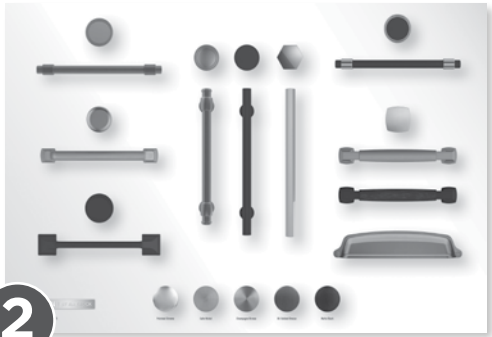

STATIC BOARD OPTIONS

This elegant **white gloss** display board features **non-removable hardware** for those preferring a static option.

Mounting hardware included for slat wall or sheetrock.

Dimensions: 24in W x 16in H

Hardware can be unscrewed to show alternate finishes or update the offering.