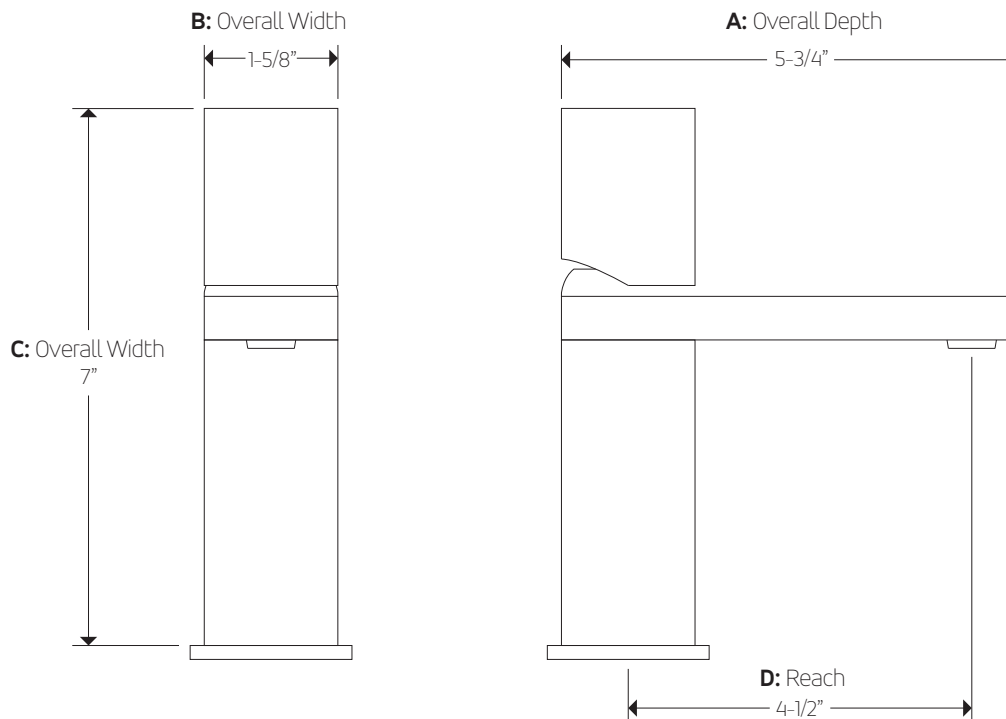

Price Book Guide

item finish codes

BK: black

BN: brushed nickel

CHB: chrome + black

CH: chrome

OB: oil-rubbed bronze

PN: polished nickel

WH: white

flow rates

GPM rates are given at 60psi

measurements

A: Overall Depth

B: Overall Width

C: Overall Height

D: Reach

spec sheets available at www.artos.us.com