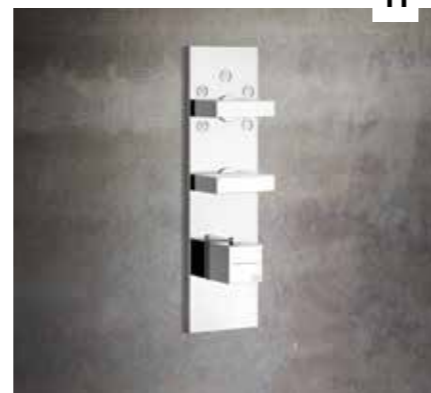

11

12

12. 39681_39654
THERMOSTATIC HIGH-CAPACITY
BUILT-IN MIXER

13

13. 39683_43264
STOP VALVE FOR THERMOSTATIC
HIGH-CAPACITY MIXER