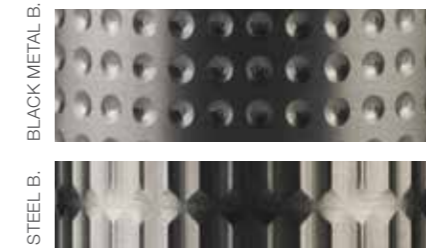

Gessi electronic taps are in the vanguard and come available with different technological solutions. The sensor can be incorporated into the tap body or into the very spout, otherwise it can fit into a proper remote plate. In the first two cases the water flow is automatically switched on or off by bringing the hands towards the spout. In the case of the remote detector, the flow is activated or turned off simply by the hand crossing over the detector: it's almost like a magic move.