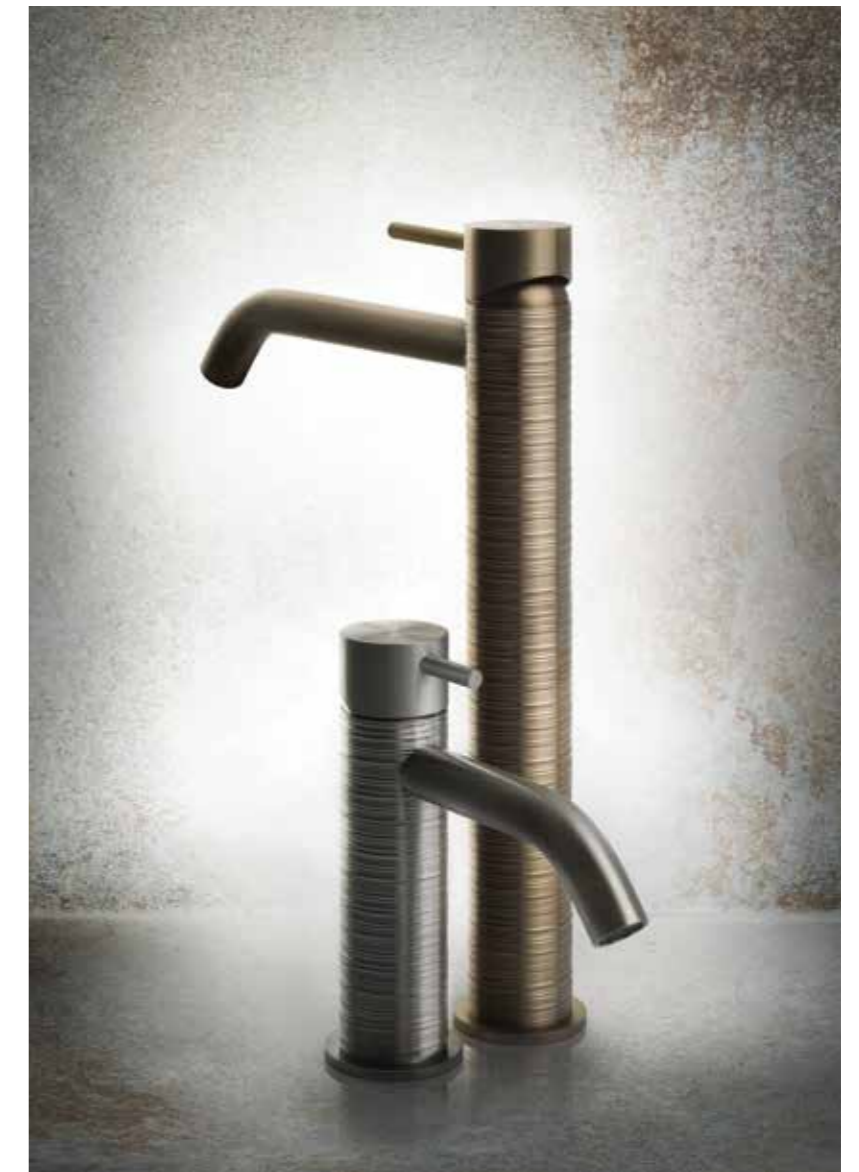

54399#708
Ceiling spout

54302#239
Basin mixer, without waste

54306#726
High version basin mixer,
without waste