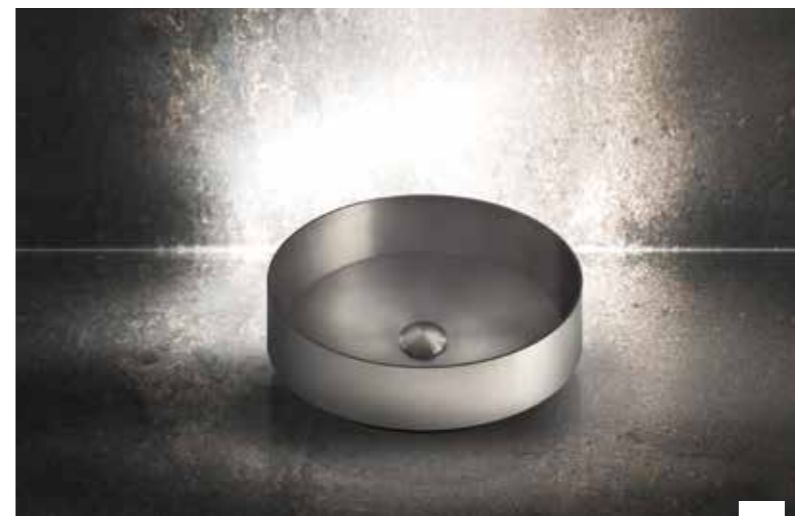

Ceramic & Sanitary Ware

65

65. 54601
COUNTER WASHBASIN IN STAINLESS STEEL,
WITHOUT OVERFLOW WASTE