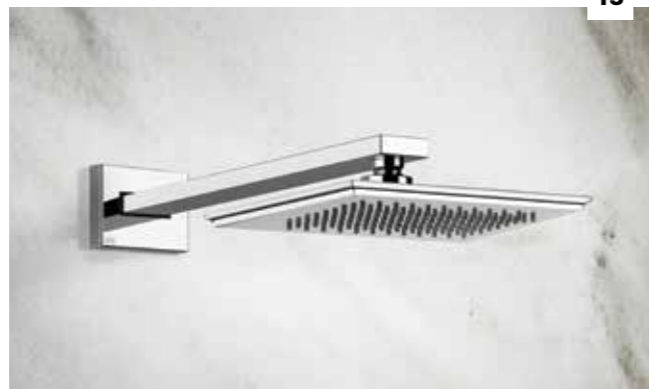

15

15. 48148
WALL-MOUNTED SHOWERHEAD

16. 48123
SHOWER SET

17. 48152
SHOWER SET