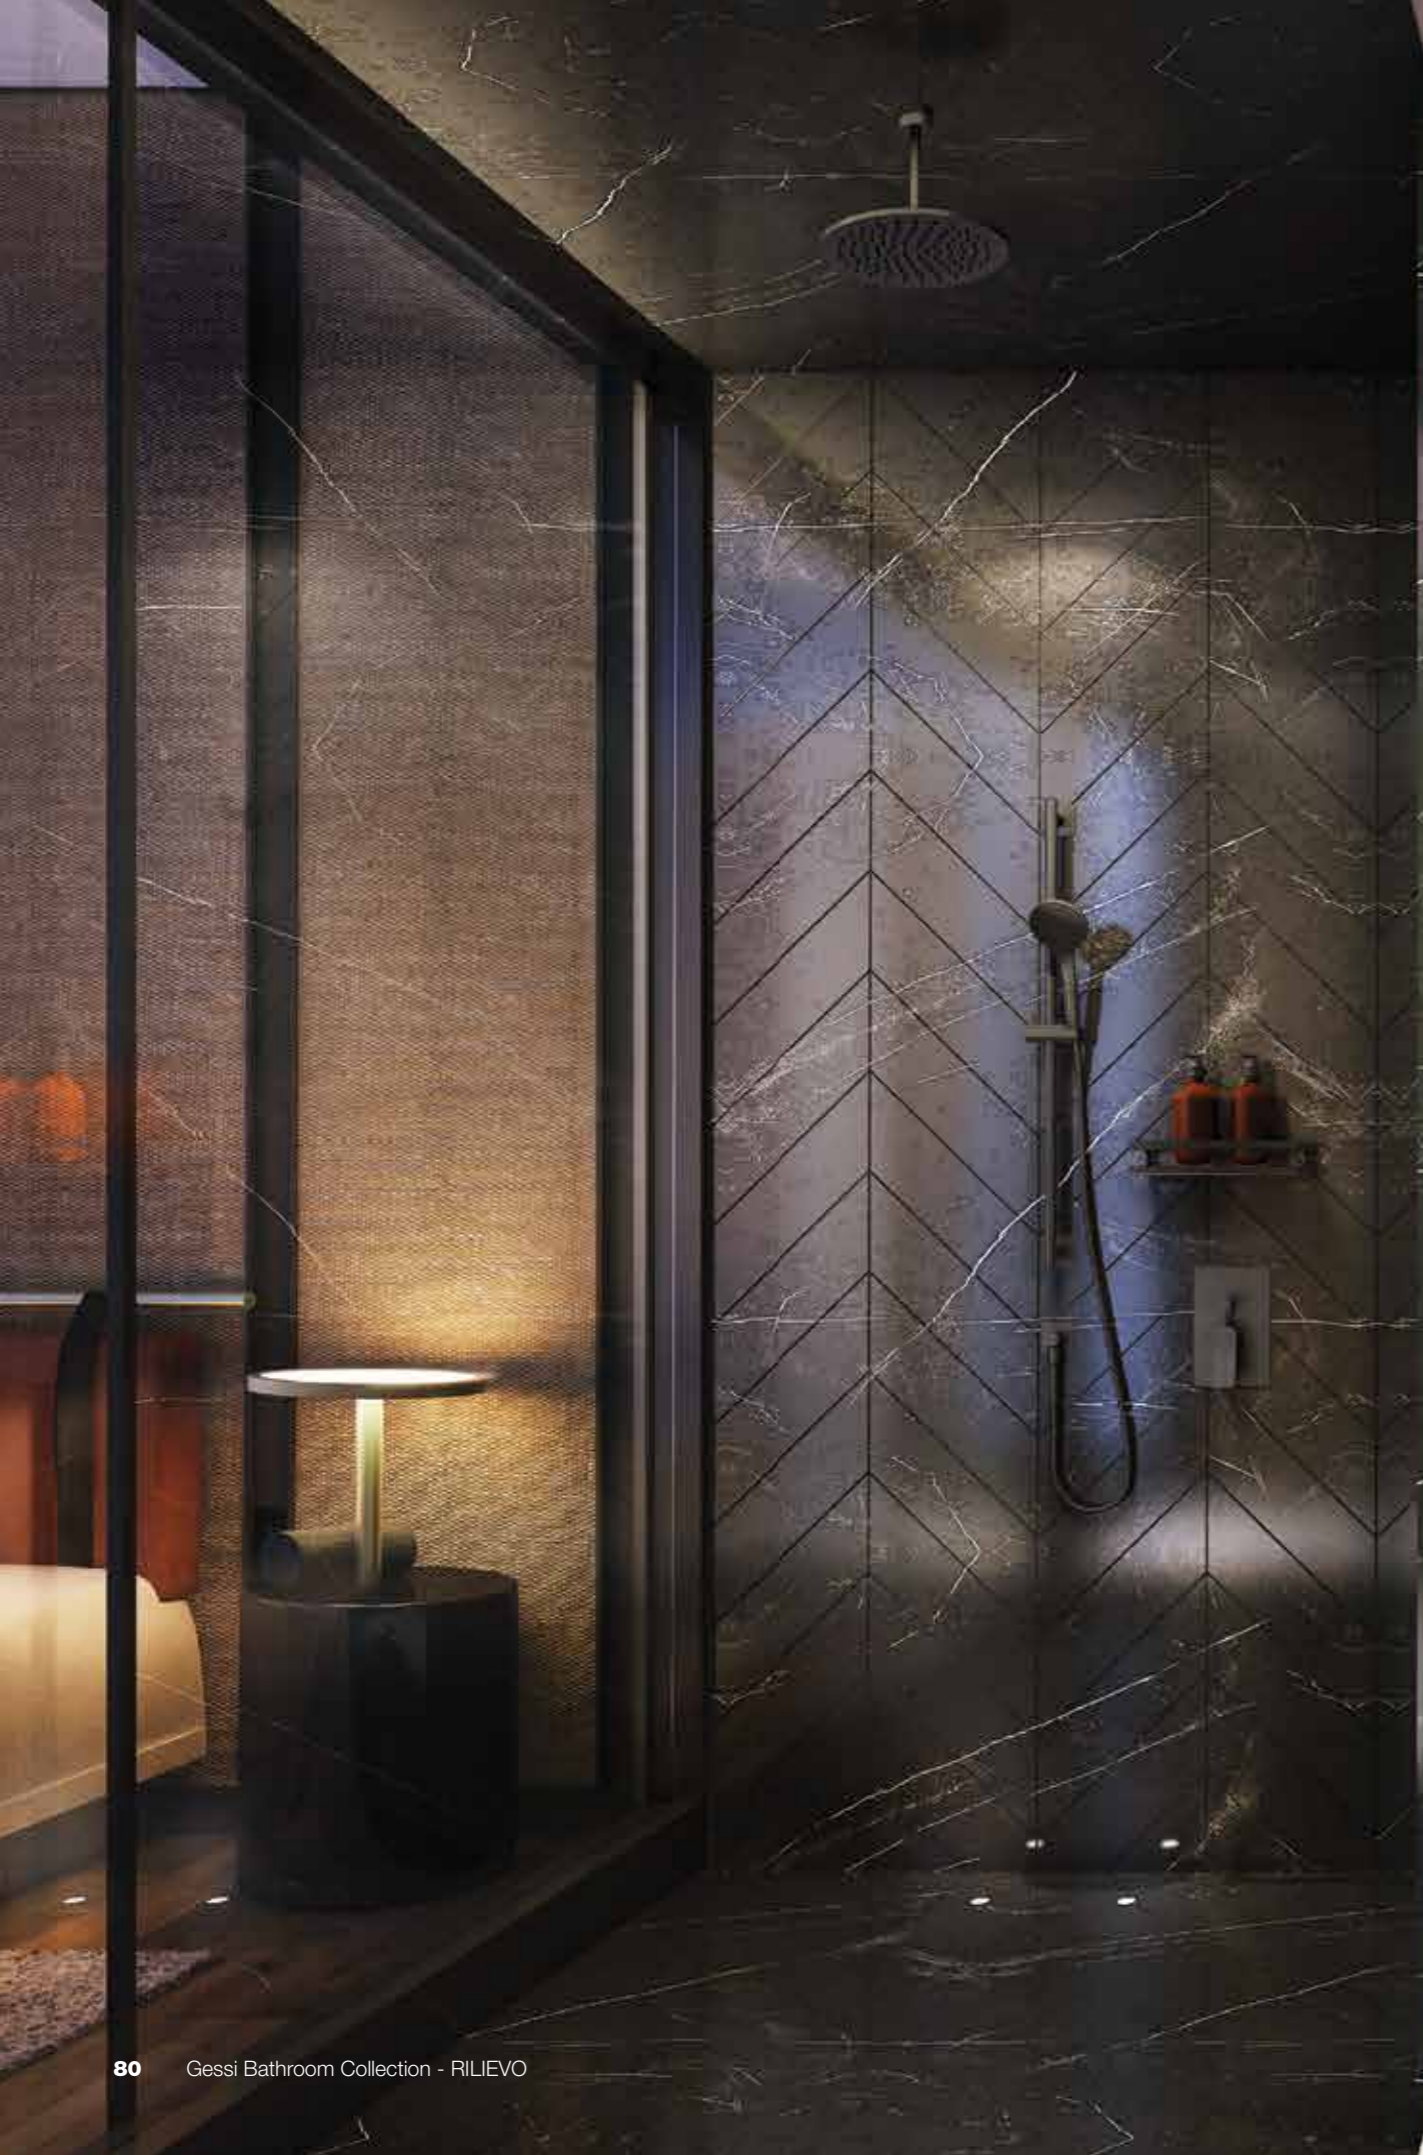

59011#299
Three-hole basin mixer

59012#706
Three-hole basin mixer