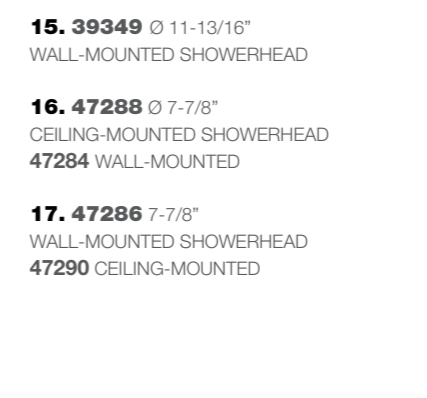

**14. 09272\_29673**  
BUILT-IN MIXER, ONE-WAY  
**09274\_29674** TWO-WAYS

**15. 39349** Ø 11-13/16"  
WALL-MOUNTED SHOWERHEAD

**16. 47288** Ø 7-7/8"  
CEILING-MOUNTED SHOWERHEAD  
**47284** WALL-MOUNTED