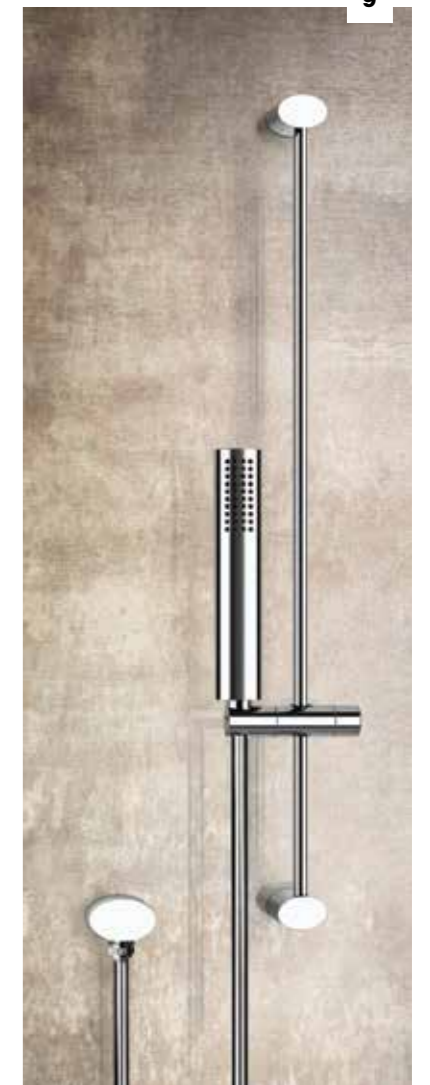

Bath & Shower

MIXERS

5

6

7

Shower

8

8. 26948 10-5/8" X 8-1/16"
WALL-MOUNTED SHOWERHEAD

9. 26942
SLIDING RAIL
23144 SLIDING RAIL ONLY

10. 26923
SHOWER SET

10

11

12

13

14

15

13. 32971
LATERAL BODY JET

14. 32997
WALL-MOUNTED ATOMIZER JET

15. 13375
LATERAL BODY JET

9