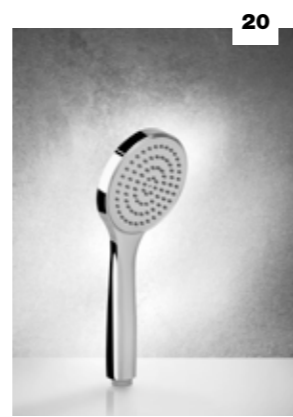

# Accessories

**17. 71442**  
SLIDING RAIL WITH ANTIMLIMESTONE  
HANDSHOWER WITH WATER OUTLET

**18. 47302**  
SLIDING RAIL

**19. 39323**  
SHOWER SET

**20. 47254**  
ANTIMLIMESTONE HANDSHOWER

**21. 14372**  
ANTIMLIMESTONE HANDSHOWER