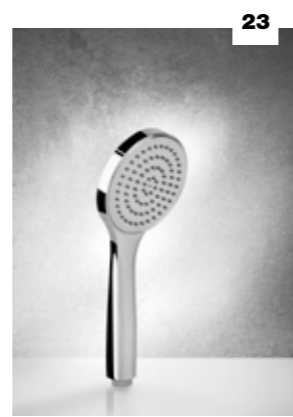

# Accessories

**20. 71442**  
SLIDING RAIL WITH ANTIMLIMESTONE  
HANDSHOWER WITH WATER OUTLET

**21. 47302**  
SLIDING RAIL

**22. 39323**  
SHOWER SET

**23. 47254**  
ANTILIMESTONE HANDSHOWER

**24. 14372**  
ANTILIMESTONE HANDSHOWER