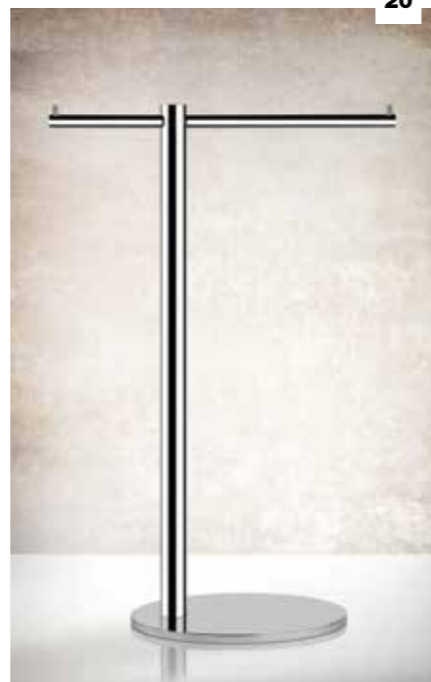

20

21. 25655
WALL-MOUNTED PAPER ROLL HOLDER

22. 25649
WALL-MOUNTED PAPER ROLL HOLDER WITH COVER

23. 25697 12"
25700 18"
25703 24"
TOWEL RAIL