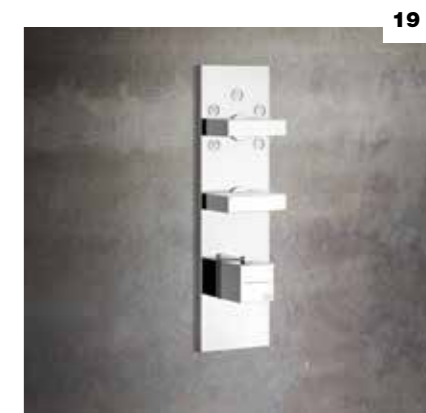

19

18. 39691_39792
THERMOSTATIC HIGH CAPACITY MIXER
WITH SINGLE VOLUME CONTROL

19. 39601_39720
THERMOSTATIC HIGH-CAPACITY BUILT-IN
PART MIXER, FIVE EXITS AND SELECTOR
TO SINGLE CHOICE

20. 39683_43264
STOP VALVE FOR THERMOSTATIC
HIGH-CAPACITY MIXER

21. 39681_39654
THERMOSTATIC HIGH-CAPACITY
BUILT-IN MIXER

20

21