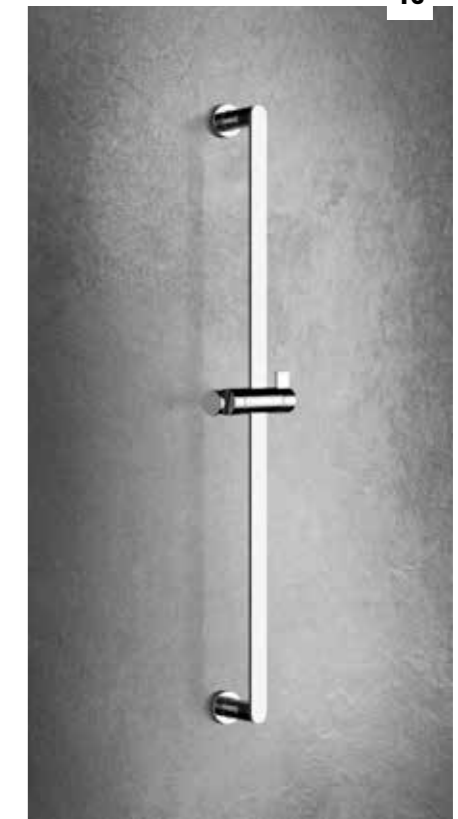

**16. 47246**  
SLIDING RAIL

14

**12. 39349** Ø 11-13/16"  
WALL-MOUNTED SHOWERHEAD

**13. 47288** Ø 7-7/8"  
CEILING-MOUNTED SHOWERHEAD  
**47284** WALL-MOUNTED

**14. 47286** 7-7/8"  
WALL-MOUNTED SHOWERHEAD  
**47290** CEILING-MOUNTED