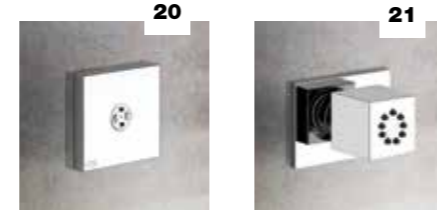

- **22. 26623**
  SHOWER SET
- **23. 20154**
  ANTILIMESTONE HANDSHOWER
- **24. 26642**
  20144 SLIDING RAIL ONLY
  SLIDING RAIL
- **25. 20293**
  WATERFALL SPOUT
- **26. 20295**
  WATERFALL SPOUT