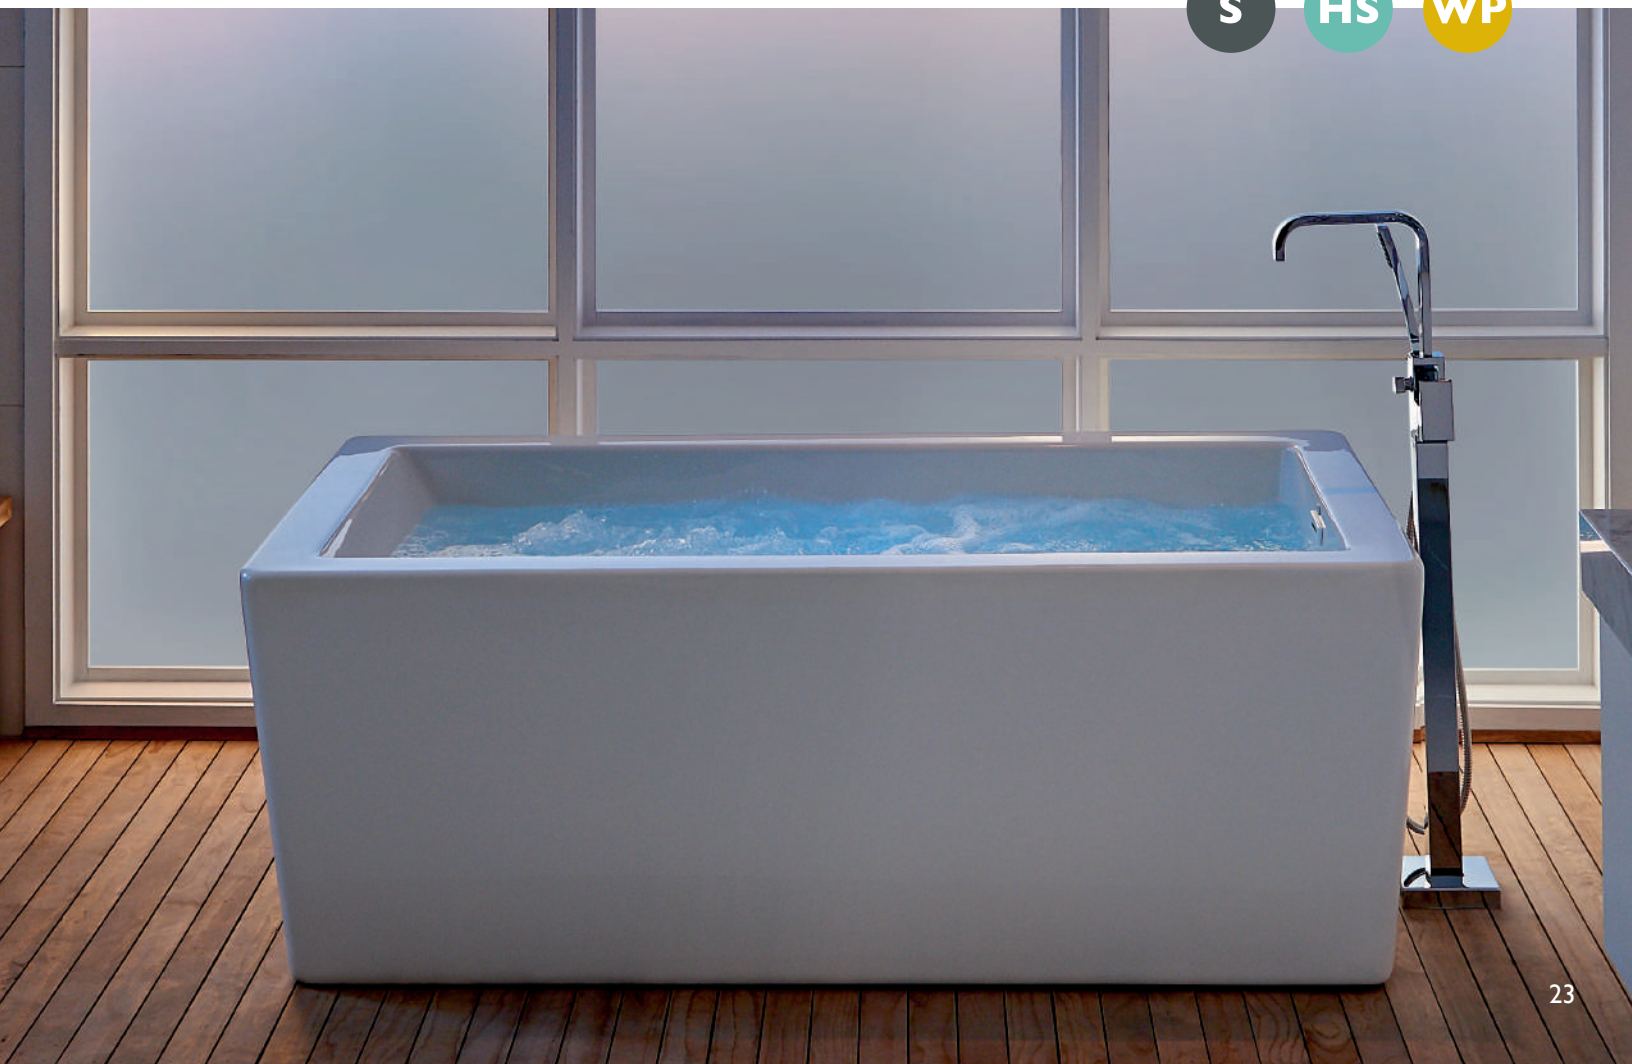

DROP-IN | CENTER DRAIN

66"L × 42"W × 26"H

72"L × 42"W × 26"H

59.8"L × 59.8"W × 25"H

BIANCA®

The Bianca® freestanding bathtub is available in the Soaking, Heated Soak and Whirlpool experiences. The Bianca® bathtub delivers Jacuzzi® hydrotherapy in a revolutionary self-contained design. Its generous 18.5-inch soaking depth is ideal for the Heated Soak experience which keeps the water warm without adding more.

FREESTANDING | UNIVERSAL END DRAIN
66"L × 36"W × 24"H

BATHING DEPTH
18.5"

Whisper⁺

UPGRADE INCLUDED

Shown with Jacuzzi® Contemporary Square Filler

BRAVO™

Let's hear it for the beauty of simple, elegant design. Explore the Bravo™ Pure Air® Bath, which surrounds you on all sides with warm, soothing air bubbles for a whole-body experience. The Bravo™ bathtub is also available in the Heated Soak experience, with or without the Chromatherapy upgrade.