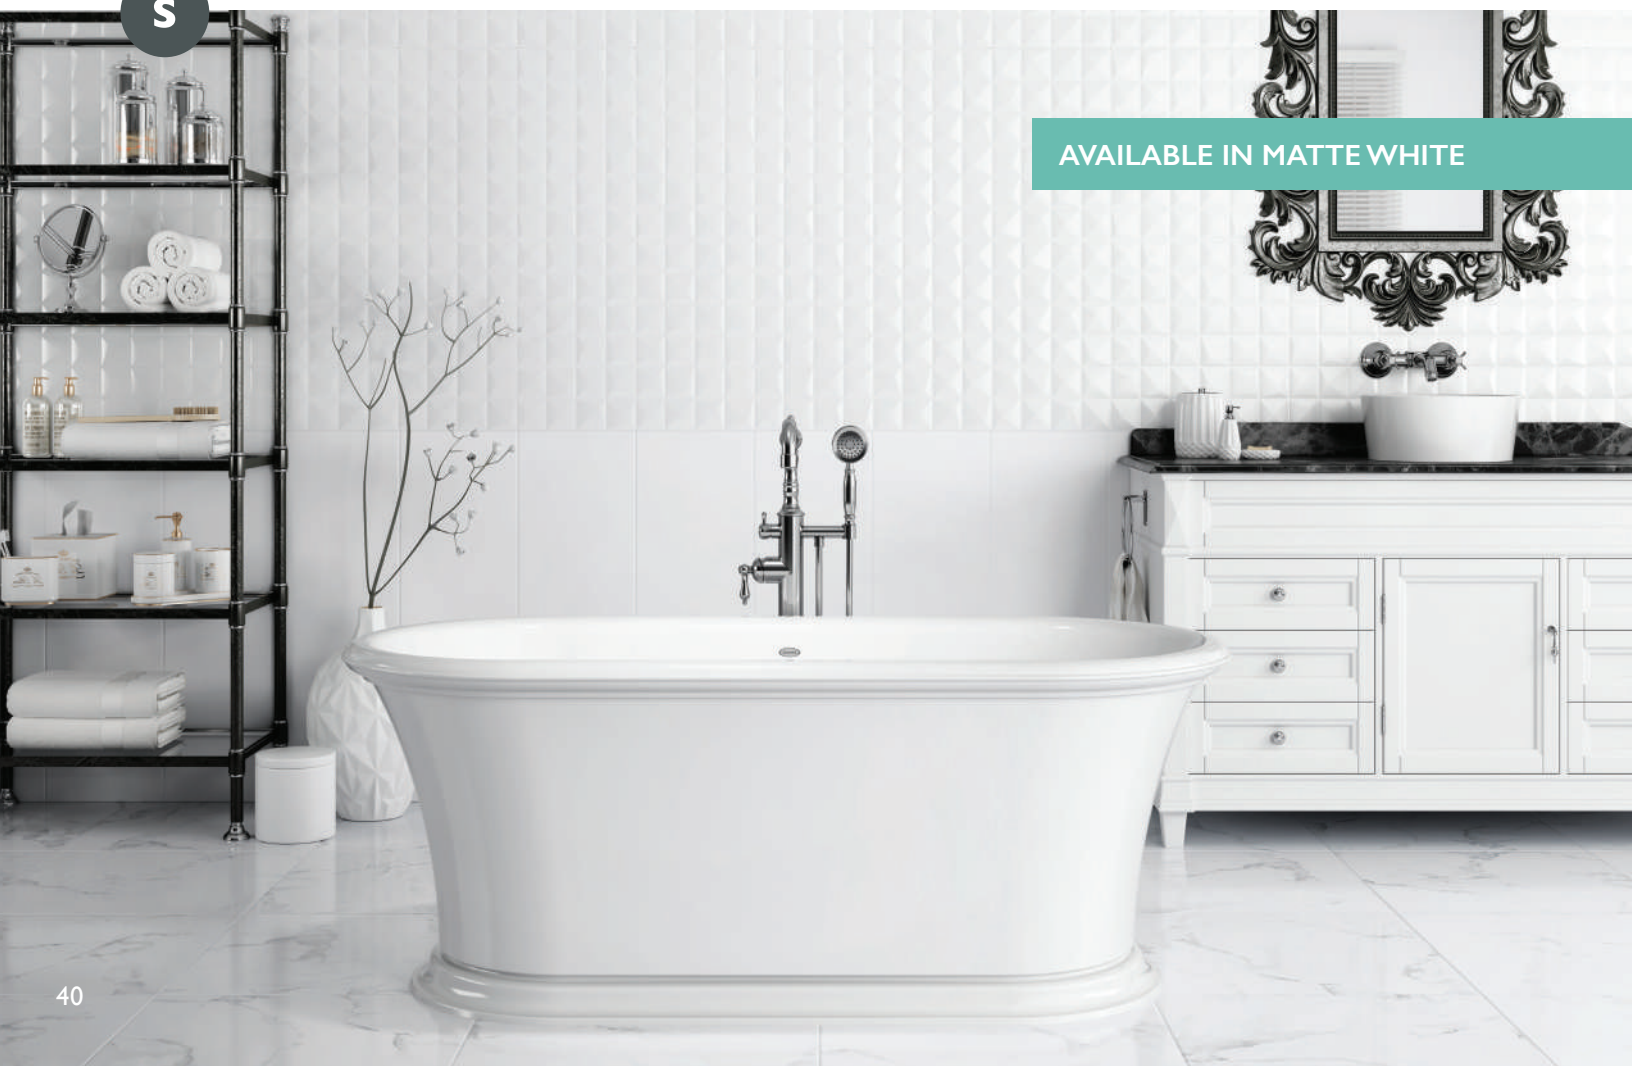

FREESTANDING | CENTER DRAIN

65"L × 29.5"W × 23.5"H

BATHING DEPTH

13.8"

Shown with Ardmore® Filler and Leonora® Sink

S

AVAILABLE IN MATTE WHITE

LINEA[®]