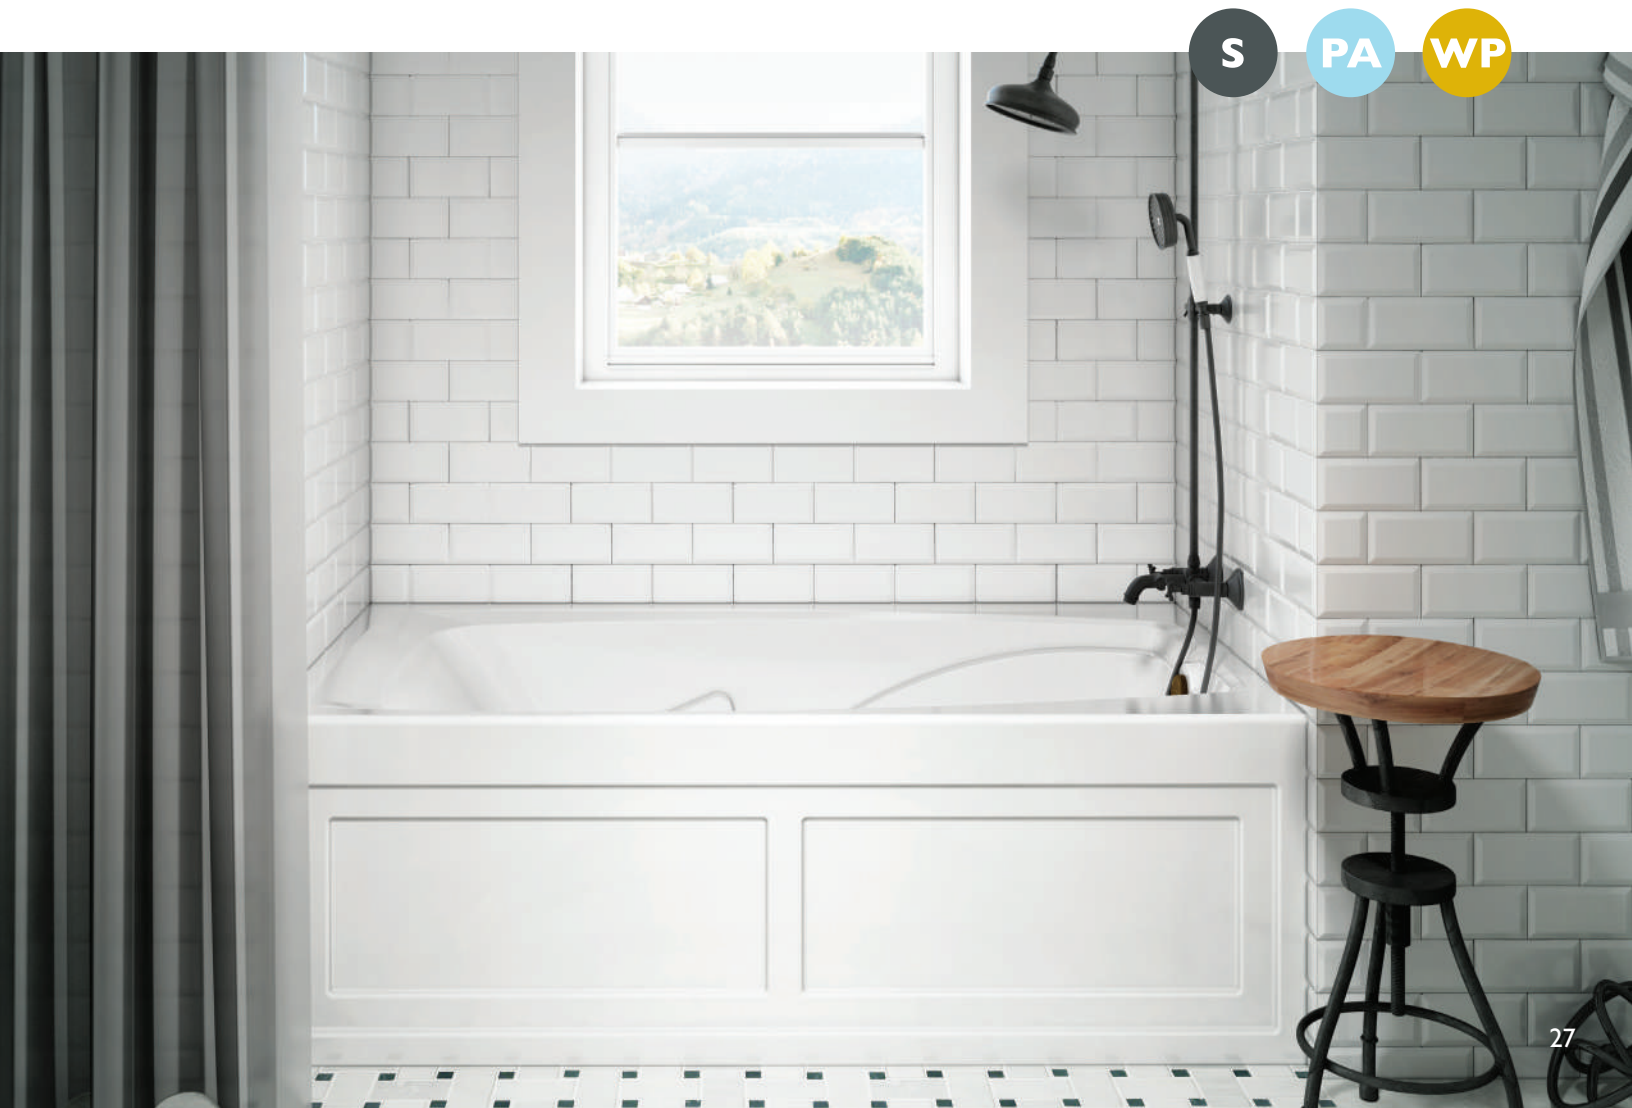

DROP-IN | END DRAIN

60"L × 32"W × 21.25"H

60"L × 36"W × 21.25"H

SKIRTED | END DRAIN

60"L × 32"W × 20.5"H

60"L × 36"W × 21.25"H

CONTENTO®

In Italy, people say *sono contento* to express happiness. It's the way you will feel about the artful shape, uncompromised bathing well, and blissful soaking experience of the award-winning Jacuzzi® Contento® Solid Surface bathtub.