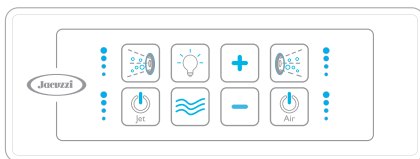

CONTROL PANEL

Electronic controls are standard on all Jacuzzi® experience bathtubs

HS PA WP SS SP

CHROMATHERAPY

Provides unique, multi-color LED lighting to set the ambiance

S HS PA WP SS

ILLUMATHERAPY™

TargetPro™ and Swirlpool™ jets add an even glow of light combined with jetted water for a serene effect

WP SS SP

Illustrations are based on the ELARA® Salon® Spa.
Not all features are available on all models.

JACUZZI® EPSOM SALT COMPATIBLE

OPTIONAL