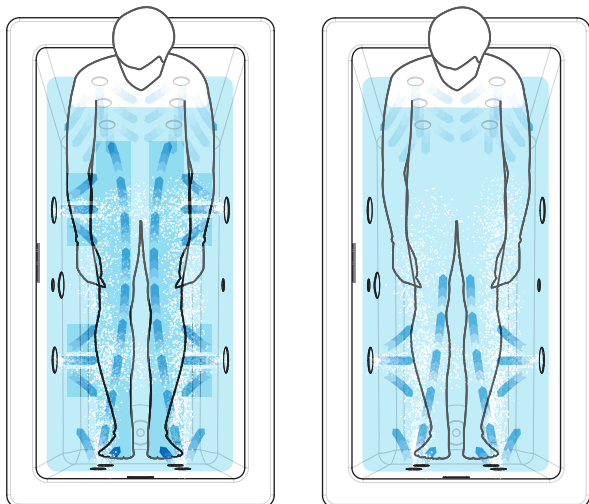

Pure Air® Bath adds soothing bubbles to your soak

Thermal Lumbar Comfort™ (TLC) air injectors target relief to the lower lumbar area, a common trouble spot. TLC is a unique part of the Pure Air® bath experience.

Hydromassage

(Moving water for the optimal massage)

What makes Jacuzzi® hydromassage effective

Gentle pressure on muscle tissue increases circulation. This stimulates blood flow, which can help muscles and joints recover from fatigue or injury, and makes it easier to move.

The exclusive, patented TargetPro™ jetting offers adjustable jet stream direction and intensity for a personalized massage experience.

Hydromassage soothes fatigue

WHERE TO START - BATHTUB OPTIONS

Installation Methods