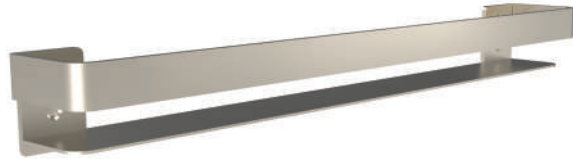

BATHTUB/SHOWER SHELF

Exclusive solid stainless steel design

DIMENSIONS

20"L × 4"W × 3"H

30"L × 4"W × 3"H