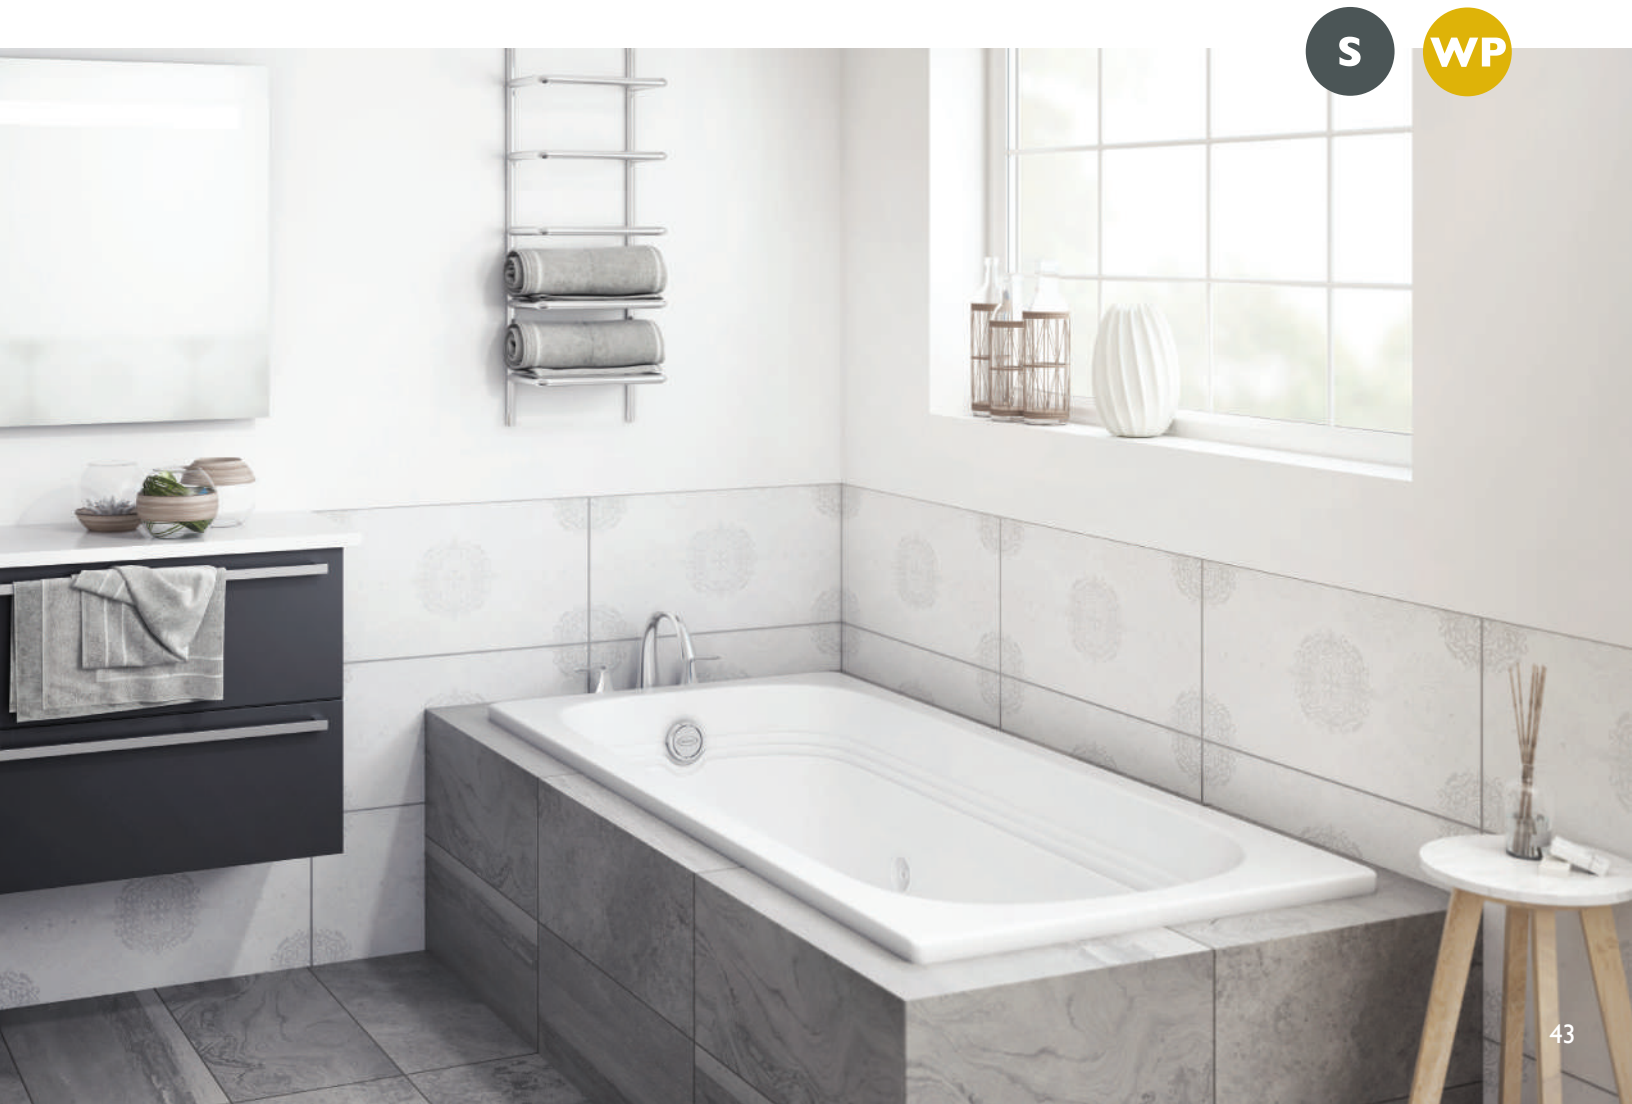

Whisper⁺

UPGRADE AVAILABLE

AVAILABLE IN MATTE WHITE

S

Shown with Jacuzzi® Epsom Salts

LUNA®

The Luna® freestanding bathtub merges elegance with functionality. Its sophisticated styling provides a comfortable bathing experience along with a timeless aesthetic. The Luna® bathtub was purposefully crafted for a deck-mounted filler that is easy to reach from any position inside the bathtub.

DROP-IN | END DRAIN

66"L × 34"W × 20"H

S

WP

MAJORA®

With two handrails to help you in and out of the bathtub, the Majora® bathtub is a smart choice for households with children and adults looking for accessibility features. Accessorize with the curved pillow option for added comfort.