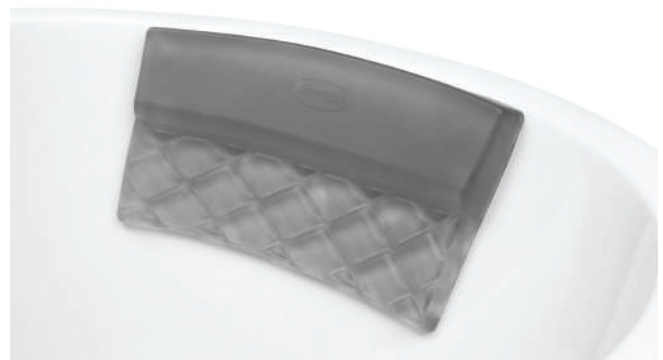

AVAILABLE COLOR

Translucent grey