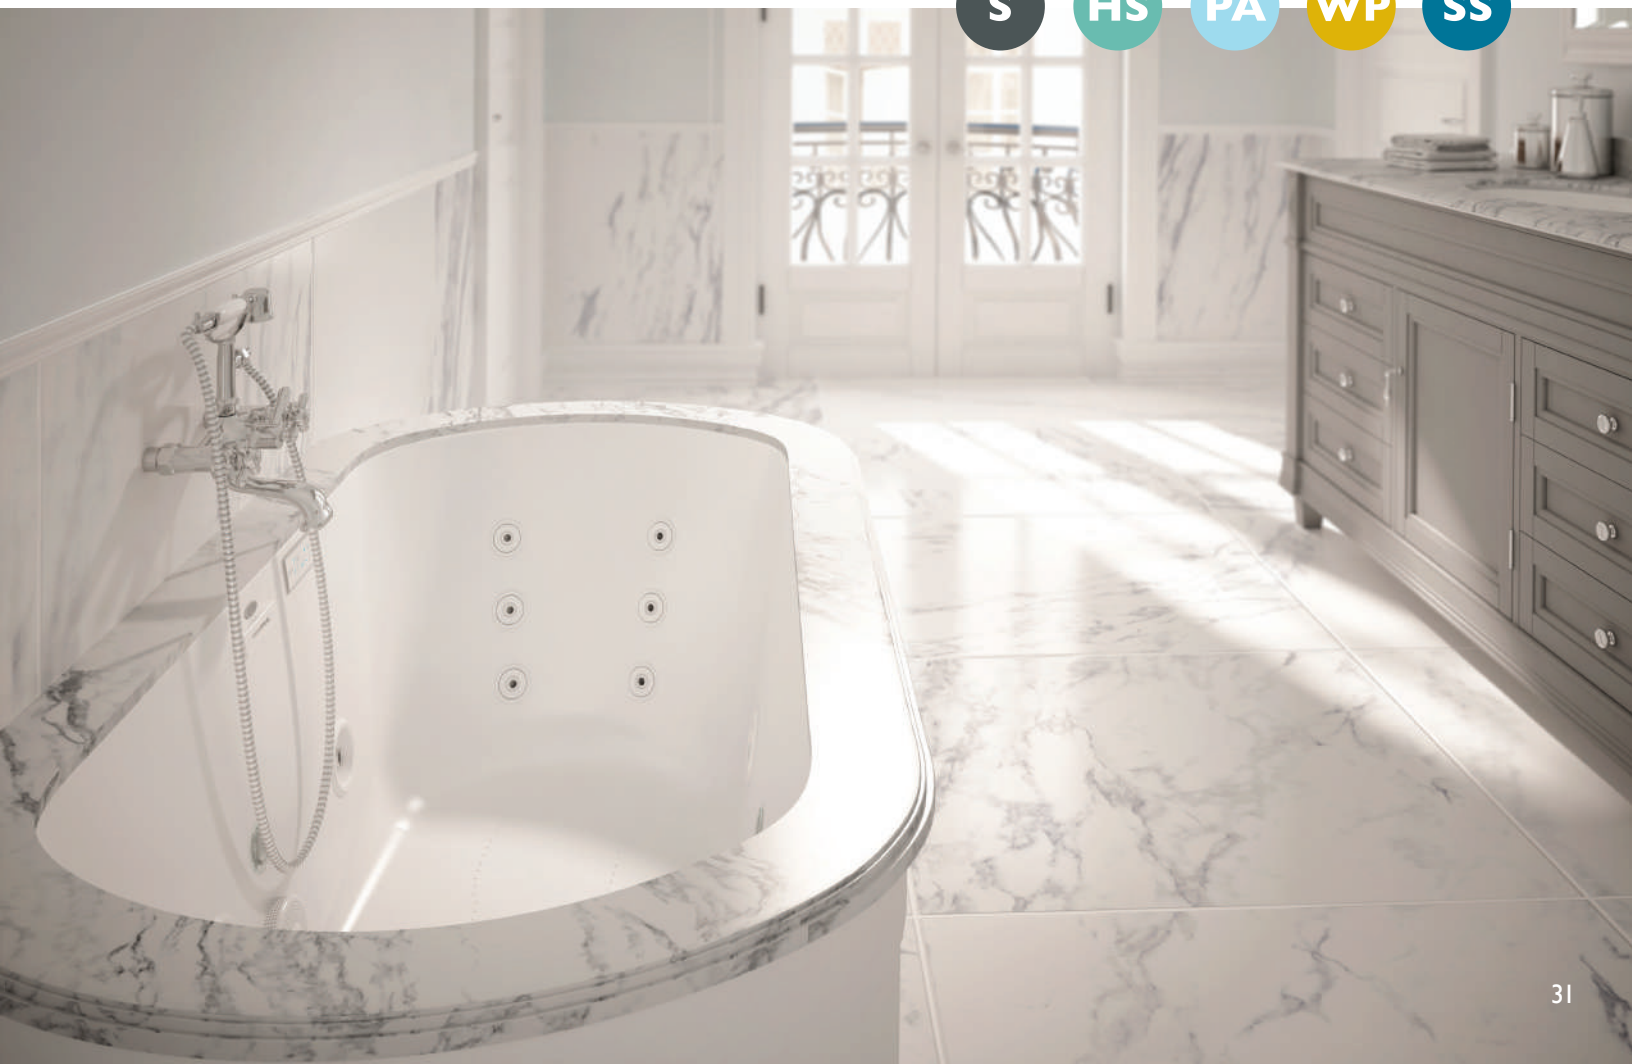

DROP-IN OR UNDERMOUNT | CENTER DRAIN

60"L × 42"W × 26"H

66"L × 36"W × 26"H

66"L × 42"W × 26"H

72"L × 42"W × 26"H

Whisper⁺

UPGRADE INCLUDED

ELARA®