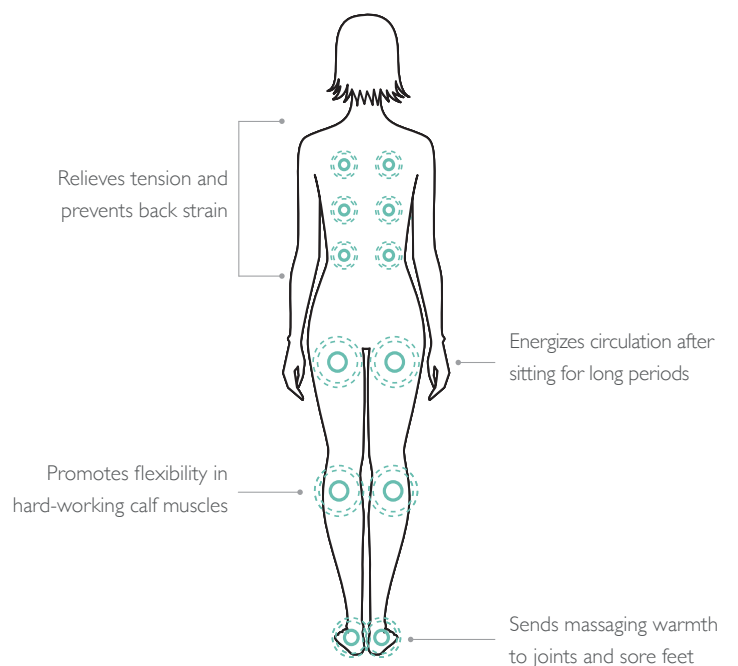

Pure Air® Bath adds soothing bubbles to your soak

Thermal Lumbar Comfort™ (TLC) air injectors target relief to the lower lumbar area, a common trouble spot. TLC is a unique part of the Pure Air® bath experience.

Hydromassage

(Moving water for the optimal massage)

What makes Jacuzzi® hydromassage effective

Gentle pressure on muscle tissue increases circulation. This stimulates blood flow, which can help muscles and joints recover from fatigue or injury, and makes it easier to move.

The exclusive, patented TargetPro™ jetting offers adjustable jet stream direction and intensity for a personalized massage experience.

Hydromassage soothes fatigue

WHERE TO START - BATHTUB OPTIONS

Installation Methods