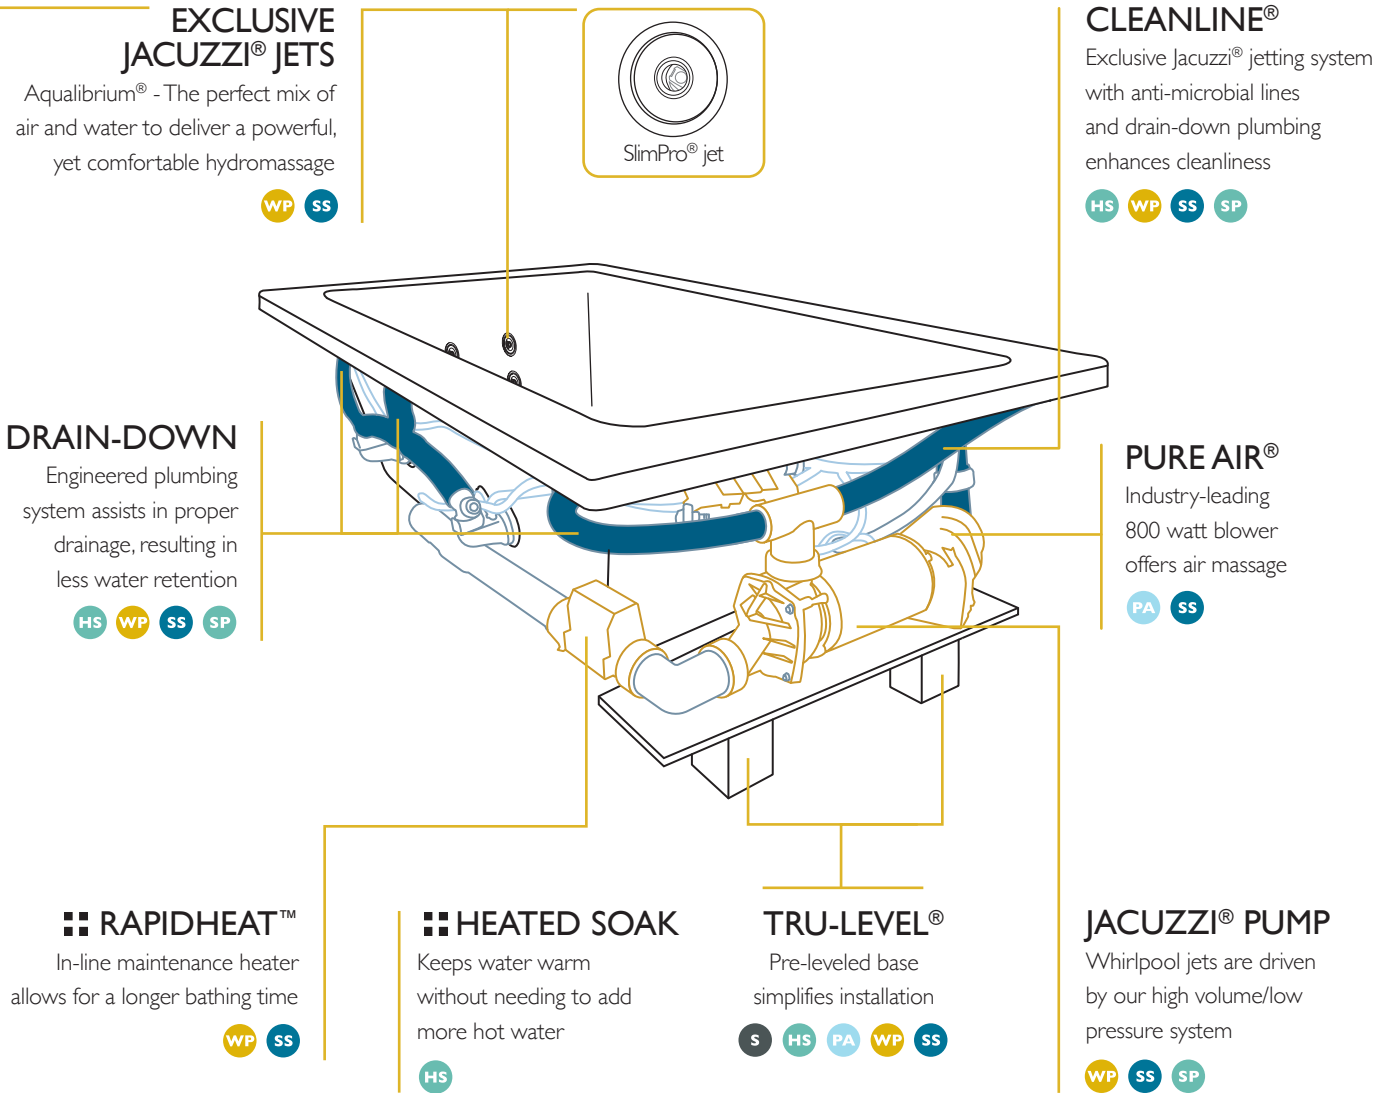

Our experienced engineers and technicians continue to develop new products that are backed by the latest research in science and technology, from the materials used for construction to the demonstrated positive effects of hydrotherapy. The exclusive Jacuzzi® warranty is your assurance of quality.