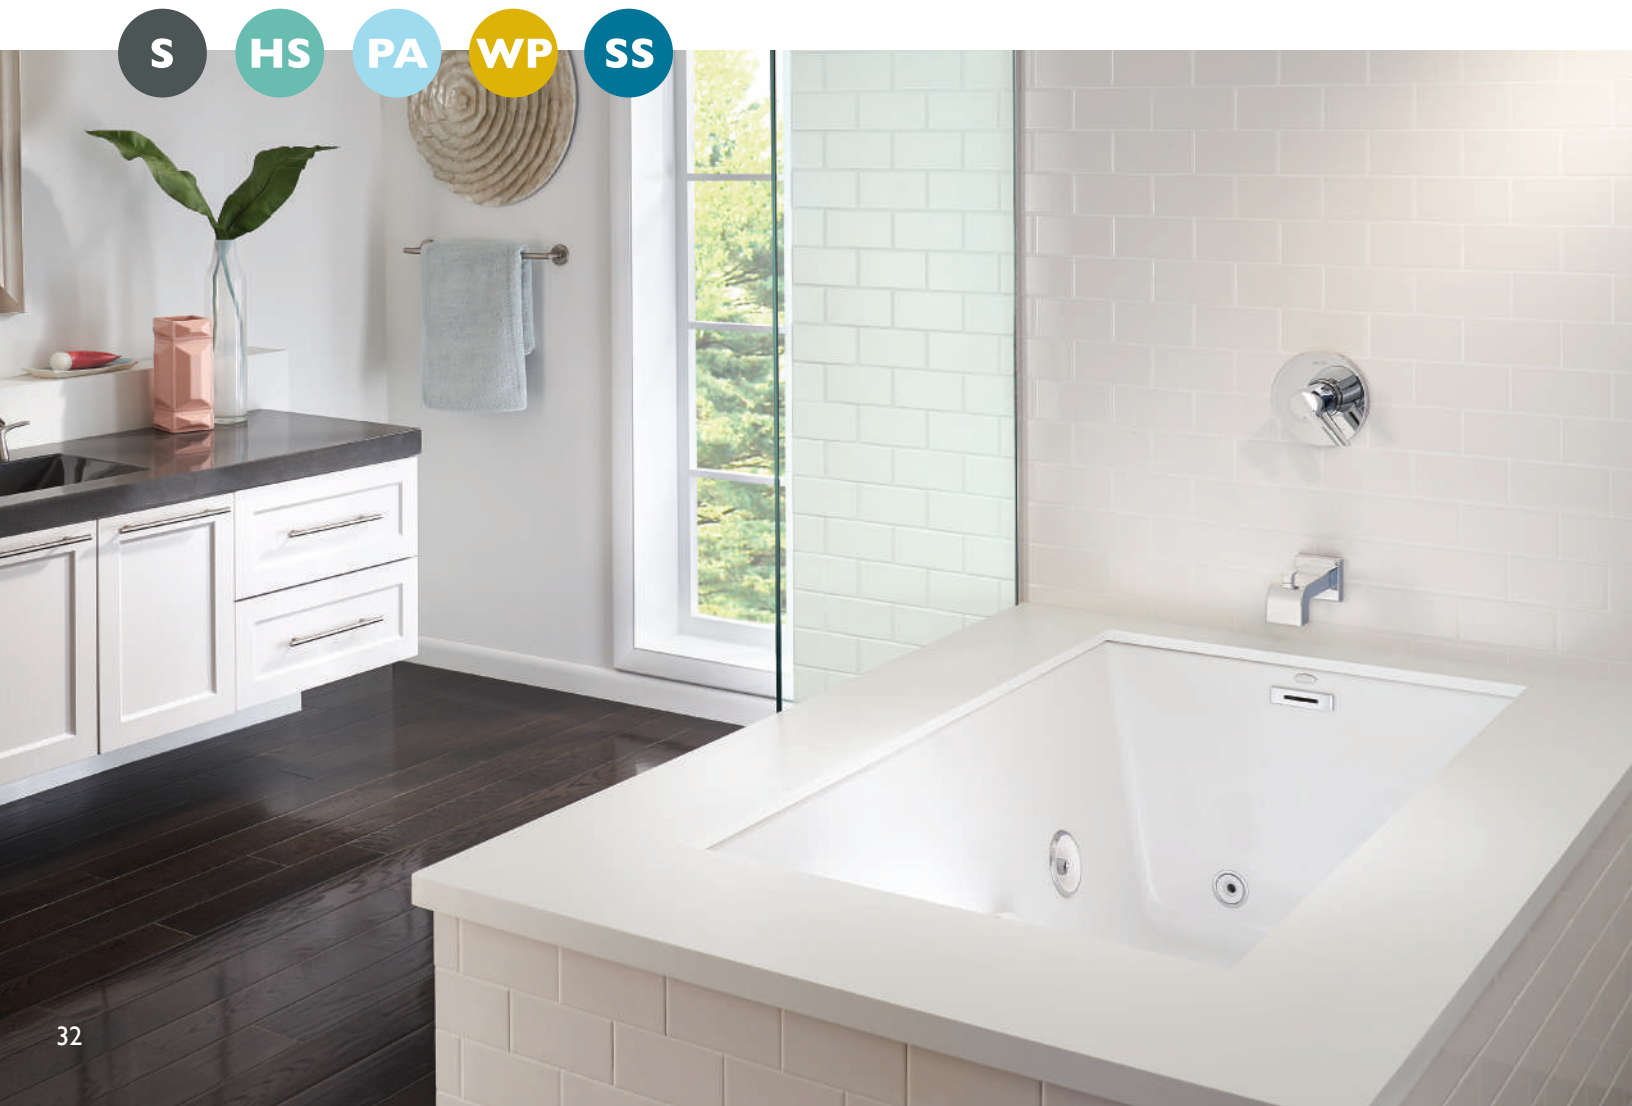

ELARA®

The Elara® has chameleon qualities, fitting beautifully into any drop-in installation, including a customized flush-mount setting. You'll adapt to the Jacuzzi® experience, too, easily morphing from stress to serenity as you lie back on the flush SlimPro® jets. The Heated Soak experience keeps the water warm as you bathe.

DROP-IN OR UNDERMOUNT | END DRAIN

60"L × 42"W × 26"H

66"L × 36"W × 26"H

72"L × 36"W × 26"H

72"L × 42"W × 26"H

LOW PROFILE

DROP-IN OR UNDERMOUNT | END DRAIN

60"L × 32"W × 19.5"H

60"L × 36"W × 22.5"H

66"L × 36"W × 22.5"H

Whisper⁺

UPGRADE AVAILABLE