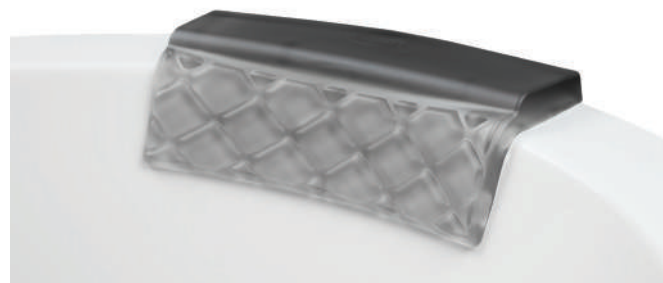

AVAILABLE COLOR

Translucent grey