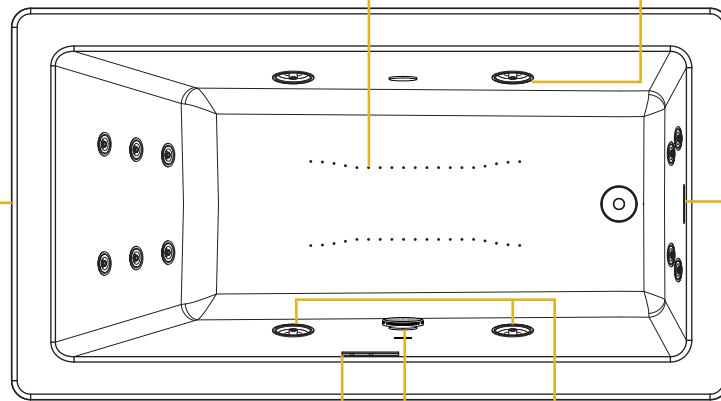

PA SS

WHISPER TECHNOLOGY®

Reduces noise and vibration for a quieter experience

Up to 66% less noise and vibration than other whirlpool baths

WP SS SP

LINEAR OVERFLOW DRAIN

Allows for a deeper soak and adds a polished, modern aesthetic