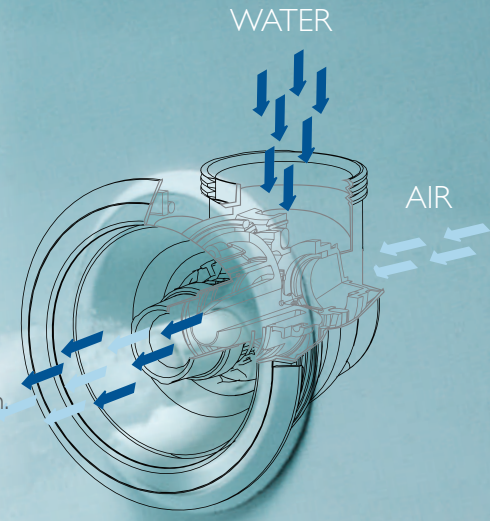

PATENTED TARGETPRO™ DIFFERENCE

A jetted water stream that draws air 360° from its outer edges to its core, delivering a powerful massage without being overly aggressive. Jacuzzi® jets maintain an optimal mix of air and water to deliver a relaxing high-flow, low-pressure massage.