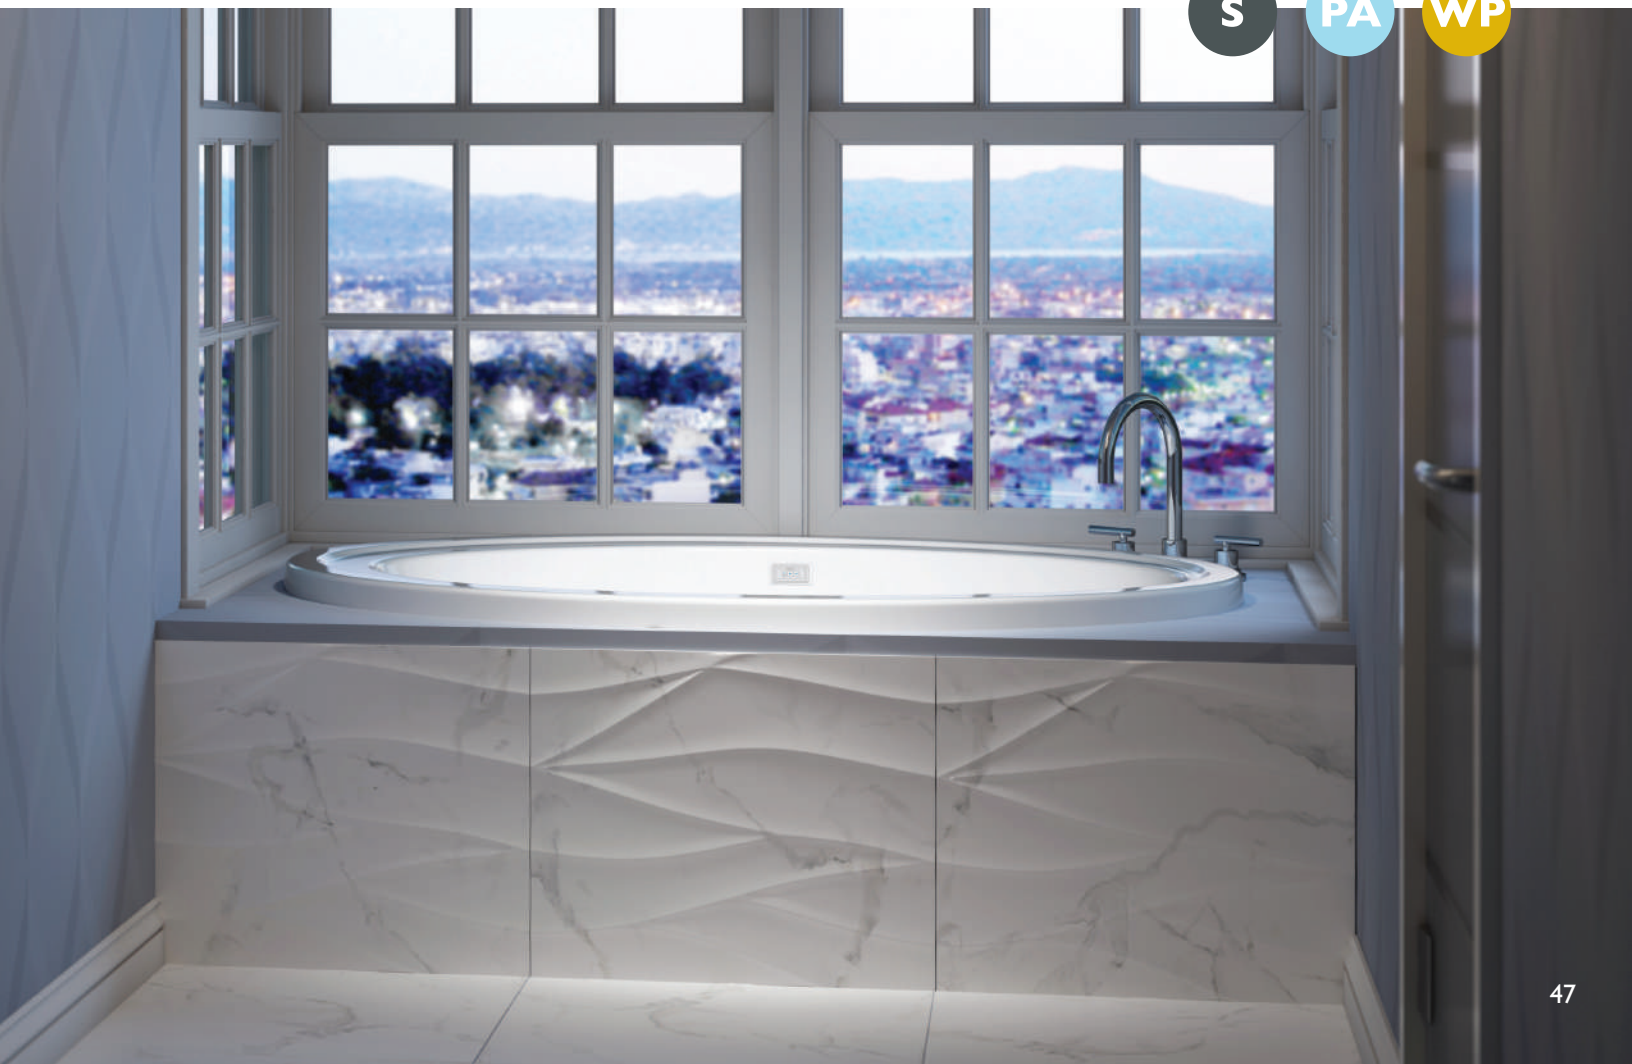

60"L × 42"W × 18.5"H

72"L × 42"W × 20.5"H

SKIRTED | END DRAIN

60"L × 42"W × 18.5"H

RIVA®

For quiet contemplation, an uplifting Pure Air® Bath or an invigorating Whirlpool massage, the gracefully curved Riva® bathtub is an ideal choice. The exclusive Tru-Level® base with pre-leveled feet uncomplicates the installation process.

DROP-IN OR UNDERMOUNT | END DRAIN

62"L × 43"W × 19"H

66"L × 38"W × 19.5"H

72"L × 42"W × 20.5"H

Shown with Salone® Roman Tub Filler

ROSALIA®

The Rosalia® freestanding bathtub, with its asymmetrical prow, is the perfect place to lean back and relax for a long soak.