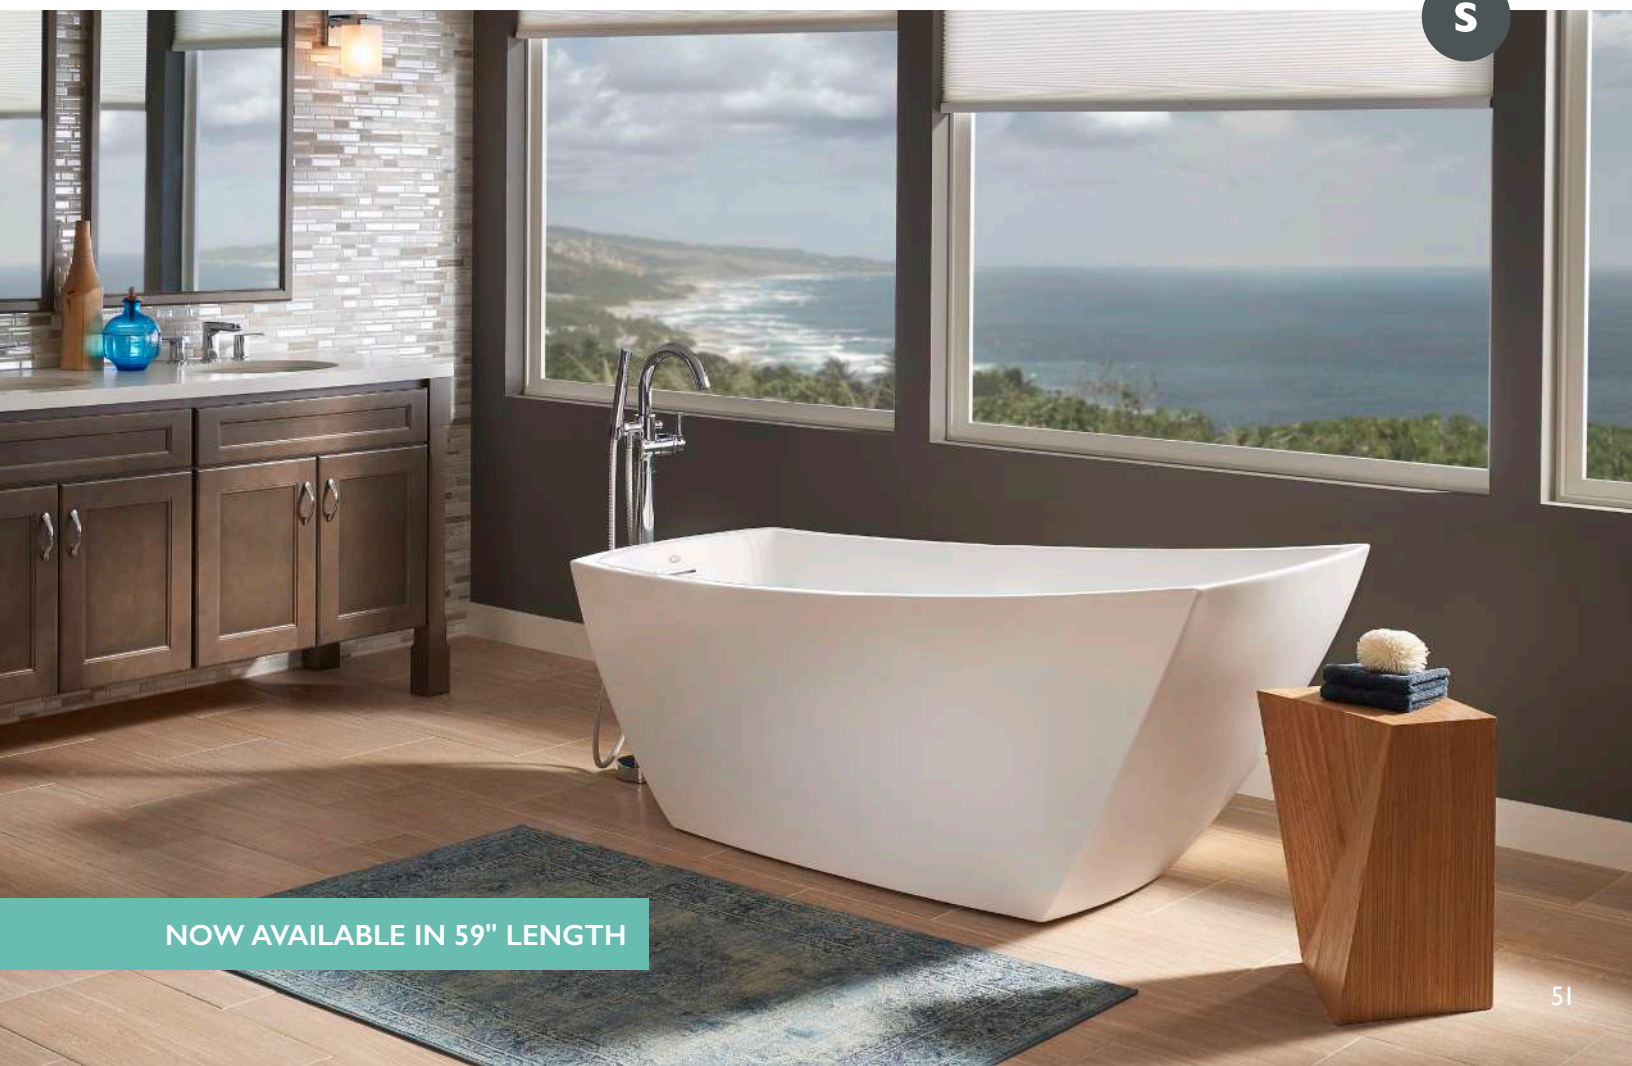

STELLA®

Crisp lines softened by smooth curves distinguish the Stella® freestanding bathtub. The modern simplicity of the design includes a sleek integral linear overflow drain in white or chrome, and easy-care high-gloss acrylic material. Lean back against the contoured backrest and soak in the fundamental form of Jacuzzi® hydrotherapy.

FREESTANDING | UNIVERSAL END DRAIN

59"L × 30.4"W × 28.6"H

67"L × 31"W × 28.3"H

BATHING DEPTH

15" - 16"

NOW AVAILABLE IN 59" LENGTH