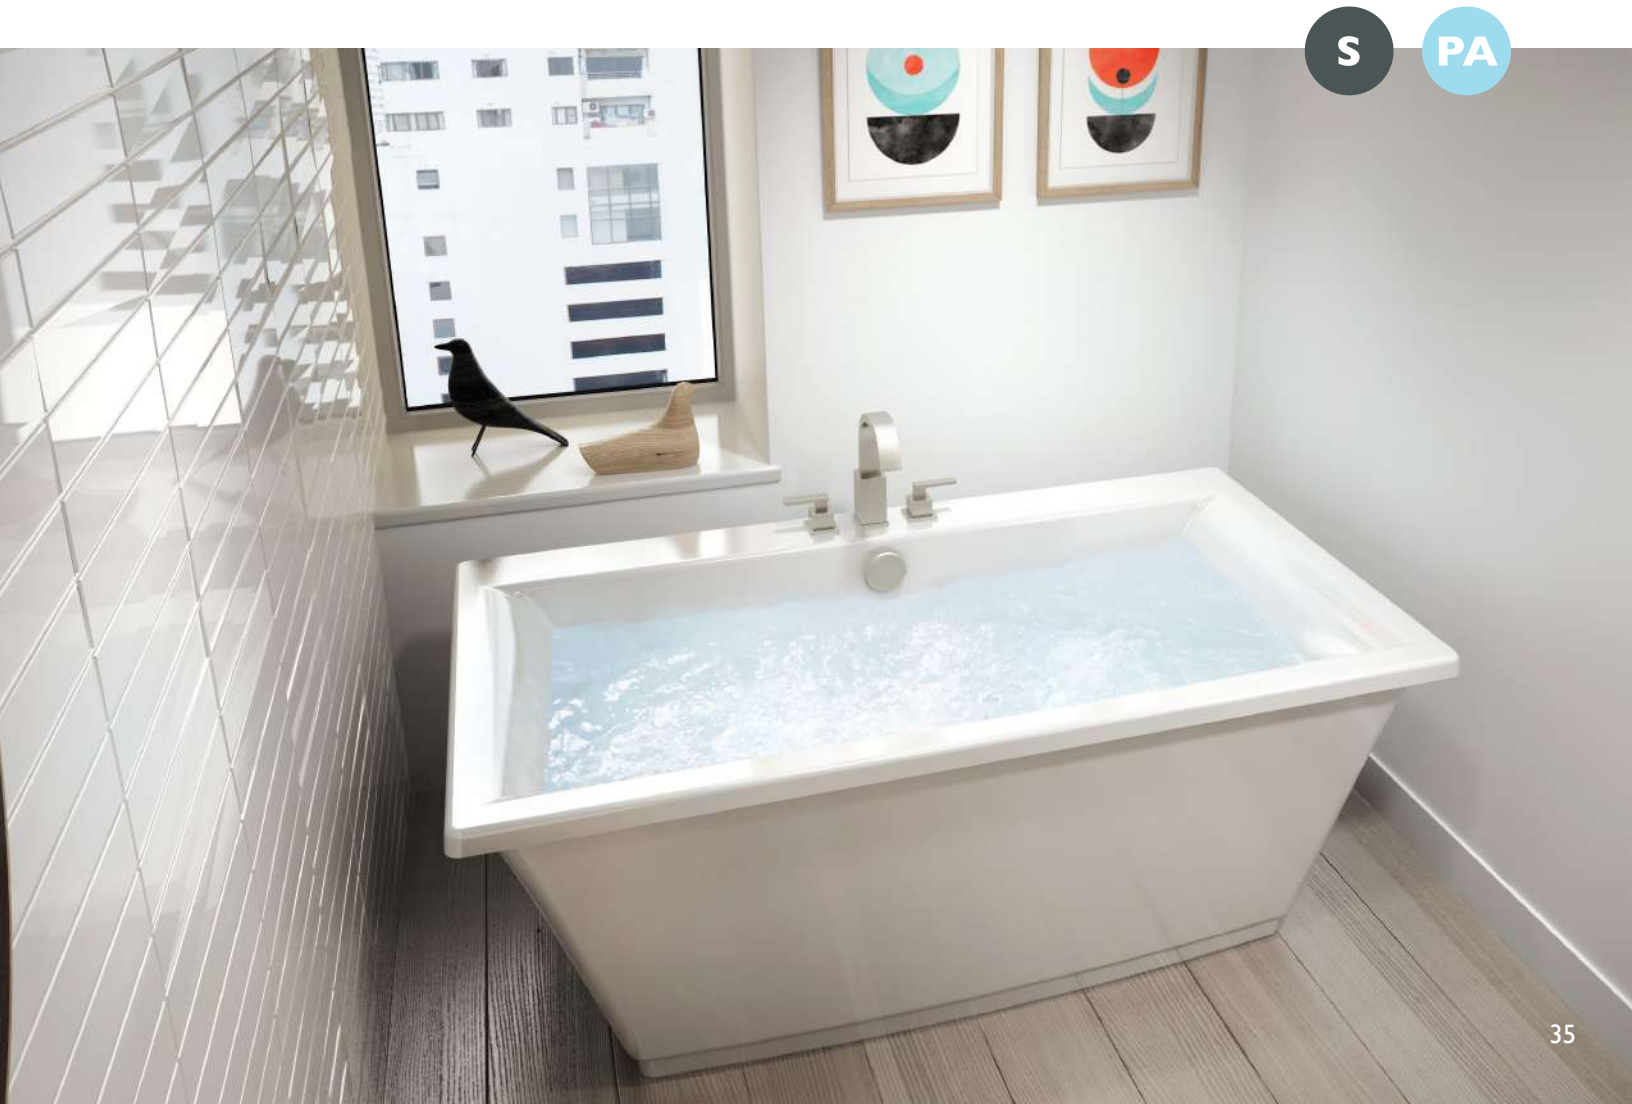

FIORE™

Fiore™ is Italian for flower, a perfect name for a natural beauty. Its clean lines and interior dimensions are designed for laid-back bathing comfort. The bathtub deck accommodates center-set positioning of most bathtub fillers. Also available with moving water in the Pure Air® experience.

FREESTANDING | CENTER DRAIN

62"L × 32"W × 24.1"H

65.5"L × 35.7"W × 24.1"H

BATHING DEPTH

15.7"