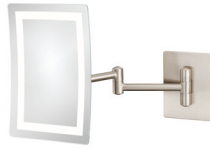

MAGNIFIED LED LIGHTED MIRRORS

SINGLE-SIDED LED RECTANGULAR WALL MIRROR - HARDWIRED - WARM WHITE LIGHT COLOR

3X magnification
8.6" H x 6.3" W x 1.5" D frame size
6.6" H x 4.25" W viewing size
12.3" extension
4.64" H x 3.46" W x 1" D base size
4.04" H x 2.87" W mounting base plate size
1.87" H offset center height
8.6" H x 6.3" W x 4.25" D retracted size
3,500k light color
950 lumens light brightness
Hardwired
6 pieces per case
4.50 LBS weight

Item	Finish	List
949-35-43HW	CHROME	525.00
949-35-73HW	BRUSHED NICKEL	525.00