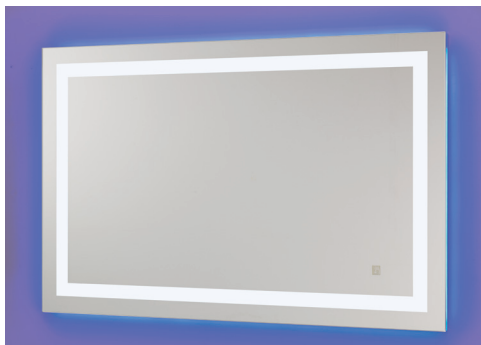

NEOCLASSIC BACK-LIT MIRROR

1X magnification
42.1" H x 26.38" W frame size
36" H x 20.1" W viewing size
43.3" H x 27.63" W x 2" D mirror size
3,500k or 5,500k light color
831 lumen light brightness
Mounts either horizontally or vertically
Touch sensor on/off switch
See video at <https://www.youtube.com/watch?v=Z-2Gn4_N8rY>
3' 2" length electrical cord
Hardwired
LED
1 pieces per case
30.00 LBS weight

Item	Light Color	List
35001HW	COOL	1150.00
35351HW	WARM	1150.00
35351HW-WHITE	WARM	1150.00