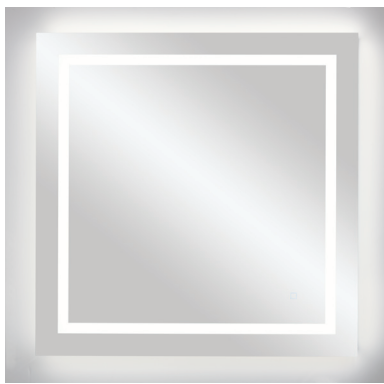

CUADRO BACK-LIT MIRROR

36" H x 36" W frame size
28.7" H x 28.7" W viewing size
36" H x 36" W x 2" D mirror size
3,500k or 5,500k light color
Task light and night light
Touch sensor on/off switch
35" (3ft)
Hardwired
LED
1 pieces per case
31.50 LBS weight

Item	Light Color	List
350-55-3636HW	COOL	950.00
350-35-3636HW	WARM	950.00