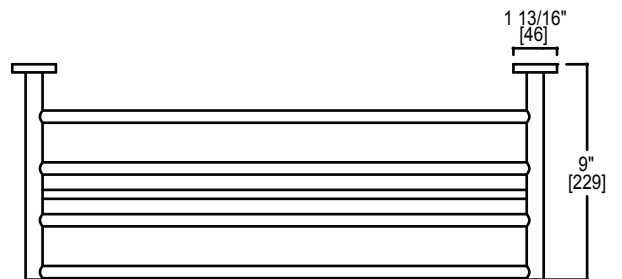

SYD-TR-S-PC	Towel Rack 12"	Polished Chrome	$133

SYD-TR-S-BN	Towel Rack 12"	Brushed Nickel	$147