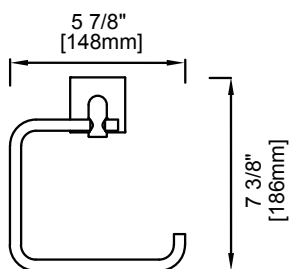

BOSTON SERIES

	PRODUCT CODE	NAME	FINISH	PRICE

BOS-TRSQ-PC	Towel Ring	Polished Chrome	$56

BOS-TRSQ-BN	Towel Ring	Brushed Nickel	$62

ATLANTA

BOSTON

CHICAGO

MEMPHIS

PORTLAND