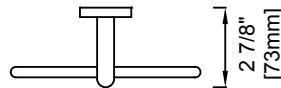

ATL-TPEURO-PC Tissue Holder Polished Chrome \$36

ATL-TPEURO-BN Tissue Holder Brushed Nickel \$40

ATL-TPEURO-MB Tissue Holder Matte Black \$39

ATL-TRRD-PC Towel Ring Polished Chrome \$43

ATL-TRRD-BN Towel Ring Brushed Nickel \$48