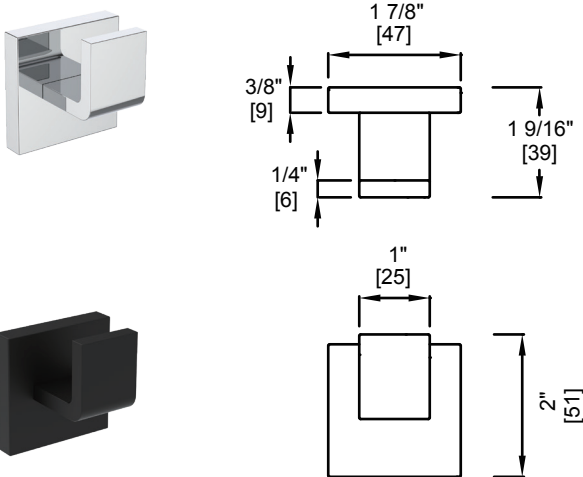

PDX-RH-1-PC	Robe Hook	Polished Chrome	$28
PDX-RH-1-MB	Robe Hook	Matte Black	$29