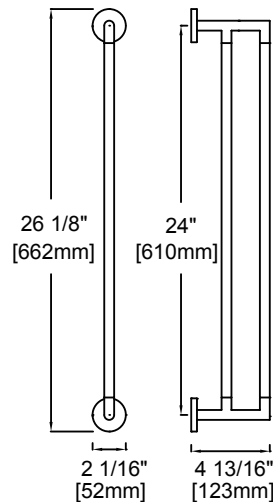

PRODUCT CODE	NAME	FINISH	PRICE

SEA-TB12-PC	Towel Bar 12"	Polished Chrome	$55

SEA-TB12-BN	Towel Bar 12"	Brushed Nickel	$60

SEA-TB12-MB	Towel Bar 12"	Matte Black	$58

SEA-TB18-PC	Towel Bar 18"	Polished Chrome	$59

SEA-TB18-BN	Towel Bar 18"	Brushed Nickel	$65

SEA-TB18-MB	Towel Bar 18"	Matte Black	$62

SEA-TB24-PC	Towel Bar 24"	Polished Chrome	$65

SEA-TB24-BN	Towel Bar 24"	Brushed Nickel	$72

SEA-TB24-MB	Towel Bar 24"	Matte Black	$69

SEA-TB30-PC	Towel Bar 30"	Polished Chrome	$102

SEA-TB30-BN	Towel Bar 30"	Brushed Nickel	$112

SEA-TB30-MB	Towel Bar 30"	Matte Black	$108