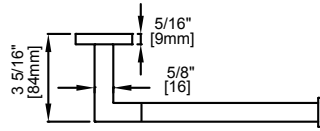

BOS-TPEURO-BN	Tissue Holder	Brushed Nickel	$48

CHICAGO