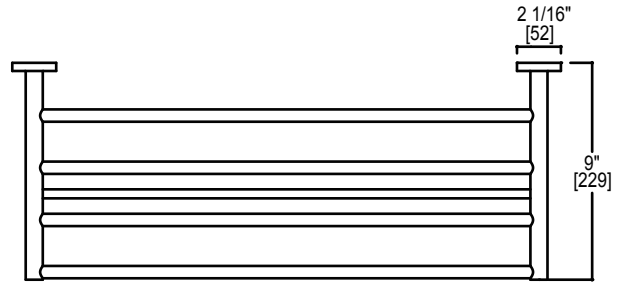

SYD-TR-R-PC	Towel Rack 12"	Polished Chrome	$133

SYD-TR-R-BN	Towel Rack 12"	Brushed Nickel	$147