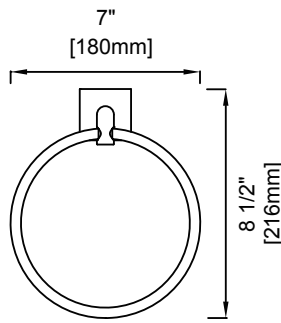

ATL-TRRD-PC   Towel Ring   Polished Chrome $43

ATL-TRRD-BN   Towel Ring   Brushed Nickel $48

ATL-TRRD-MB   Towel Ring   Matte Black $45