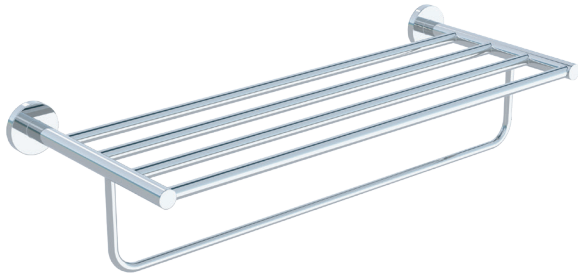

SEATTLE

TUCSON

GRAB BAR

TOWEL RACK

WIRE BASKET

TOWEL RACK SERIES

SEATTLE

TUCSON

GRAB BAR

TOWEL RACK

WIRE BASKET

PRODUCT CODE	NAME	FINISH	PRICE
--------------	------	--------	-------

SYD-TR-R-PC	Towel Rack 12"	Polished Chrome	\$133
-------------	----------------	-----------------	-------