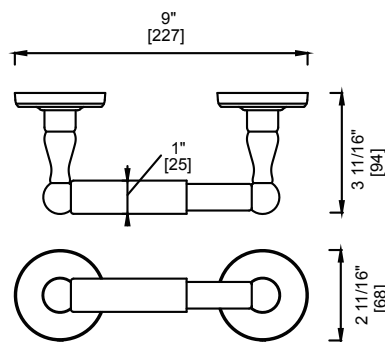

PRODUCT CODE	NAME	FINISH	PRICE

TUS-TB12-PC	Towel Bar 12"	Polished Chrome	$32

TUS-TB12-PN	Towel Bar 12"	Polished Nickel	$36

TUS-TB12-ORB	Towel Bar 12"	Oil Rubbed Bronze	$36

TUS-TB18-PC	Towel Bar 18"	Polished Chrome	$36

TUS-TB18-PN	Towel Bar 18"	Polished Nickel	$40

TUS-TB18-ORB	Towel Bar 18"	Oil Rubbed Bronze	$40

TUS-TB24-PC	Towel Bar 24"	Polished Chrome	$40

TUS-TB24-PN	Towel Bar 24"	Polished Nickel	$44

TUS-TB24-ORB	Towel Bar 24"	Oil Rubbed Bronze	$44

TUS-TB30-PC	Towel Bar 30"	Polished Chrome	$46

TUS-TB30-PN	Towel Bar 30"	Polished Nickel	$51

TUS-TB30-ORB	Towel Bar 30"	Oil Rubbed Bronze	$51