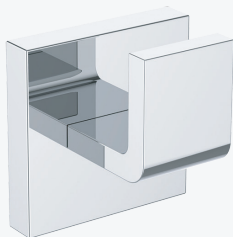

PORTLAND SERIES

PDX-RH-1

- PC
- MB