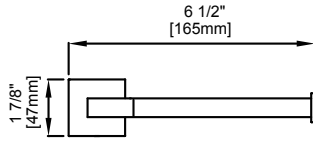

BOSTON SERIES

ATLANTA

PRODUCT CODE	NAME	FINISH	PRICE

BOS-TPEURO-PC	Tissue Holder	Polished Chrome	$44

BOSTON