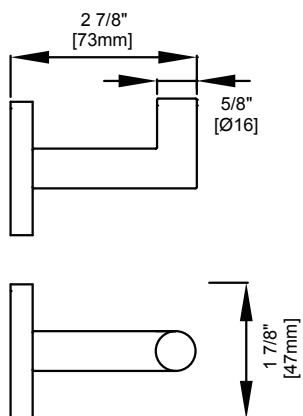

ATL-RH-1-PC	Robe Hook	Polished Chrome	$28
ATL-RH-1-BN	Robe Hook	Brushed Nickel	$31
ATL-RH-1-MB	Robe Hook	Matte Black	$29