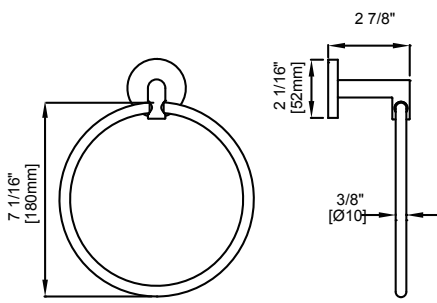

SEATTLE SERIES

	PRODUCT CODE	NAME	FINISH	PRICE
	SEA-TRRD-PC	Towel Ring	Polished Chrome	$43
	SEA-TRRD-BN	Towel Ring	Brushed Nickel	$48
	SEA-TRRD-MB	Towel Ring	Matte Black	$45

SEATTLE

TUCSON

GRAB BAR

TOWEL RACK

WIRE BASKET