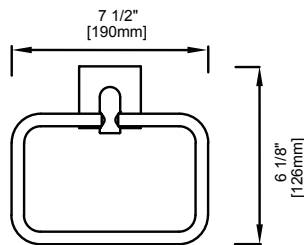

ATL-TRSQ-PC   Towel Ring   Polished Chrome $43

ATL-TRSQ-BN   Towel Ring   Brushed Nickel $48