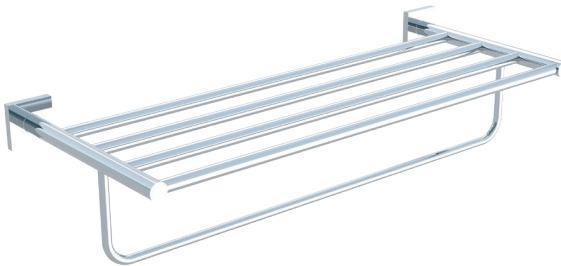

SYD-TR-S-PC	Towel Rack 12"	Polished Chrome	$133

SYD-TR-S-BN	Towel Rack 12"	Brushed Nickel	$147