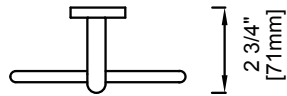

BOS-TPDROP-BN	Tissue Holder	Brushed Nickel	$74

MEMPHIS