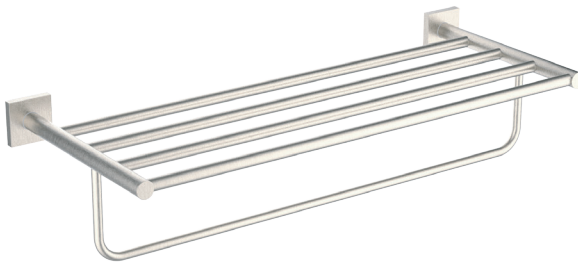

SYD-TR-S-PC	Towel Rack 12"	Polished Chrome	$133

SYD-TR-S-BN	Towel Rack 12"	Brushed Nickel	$147