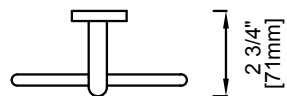

BOS-TRRT-BN	Towel Ring	Brushed Nickel	$62