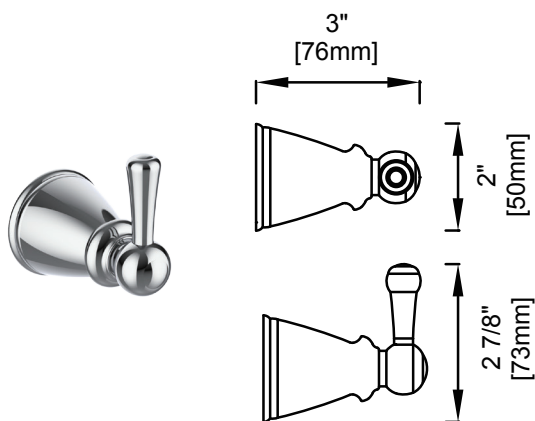

MEM-RH-1-PC	Robe Hook	Polished Chrome	$13