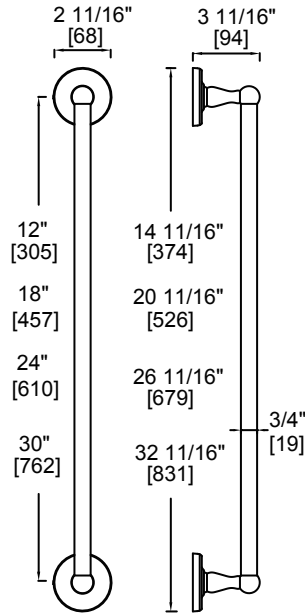

SEATTLE

TUCSON

GRAB BAR

TOWEL RACK

WIRE BASKET

TUCSON SERIES

SEATTLE

TUCSON

GRAB BAR

TOWEL RACK

WIRE BASKET

PRODUCT CODE	NAME	FINISH	PRICE
--------------	------	--------	-------

TUS-TB12-PC	Towel Bar 12"	Polished Chrome	\$32
-------------	---------------	-----------------	------

TUS-TB12-PN	Towel Bar 12"	Polished Nickel	\$36
-------------	---------------	-----------------	------