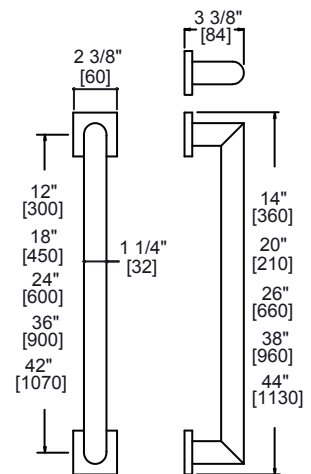

SYD-GB3-12-PC	Grab Bar 12"	Polished Chrome	$103
SYD-GB3-12-BN	Grab Bar 12"	Brushed Nickel	$114
SYD-GB3-18-PC	Grab Bar 18"	Polished Chrome	$122
SYD-GB3-18-BN	Grab Bar 18"	Brushed Nickel	$135
SYD-GB3-24-PC	Grab Bar 24"	Polished Chrome	$137
SYD-GB3-24-BN	Grab Bar 24"	Brushed Nickel	$151
SYD-GB3-36-PC	Grab Bar 36"	Polished Chrome	$183
SYD-GB3-36-BN	Grab Bar 36"	Brushed Nickel	$202
SYD-GB3-42-PC	Grab Bar 42"	Polished Chrome	$233
SYD-GB3-42-BN	Grab Bar 42"	Brushed Nickel	$257