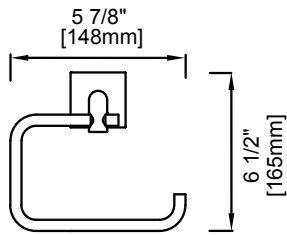

BOS-TPDROP-PC	Tissue Holder	Polished Chrome	$67