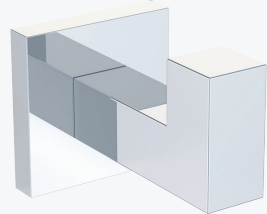

BOSTON SERIES

ATL-RH-1

- PC
- BN