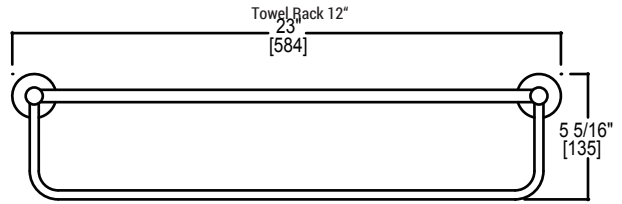

SYD-TR-R-PC	Towel Rack 12"	Polished Chrome	$133

SYD-TR-R-BN	Towel Rack 12"	Brushed Nickel	$147