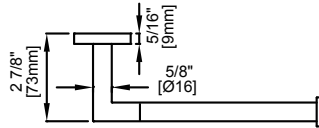

ATL-TPEURO-MB   Tissue Holder   Matte Black $39