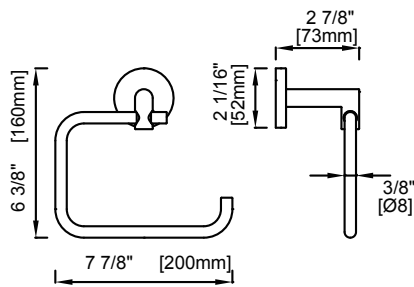

SEA-TRSQ-PC	Towel Ring	Polished Chrome	$47

SEA-TRSQ-BN	Towel Ring	Brushed Nickel	$52

SEA-TRSQ-MB	Towel Ring	Matte Black	$49