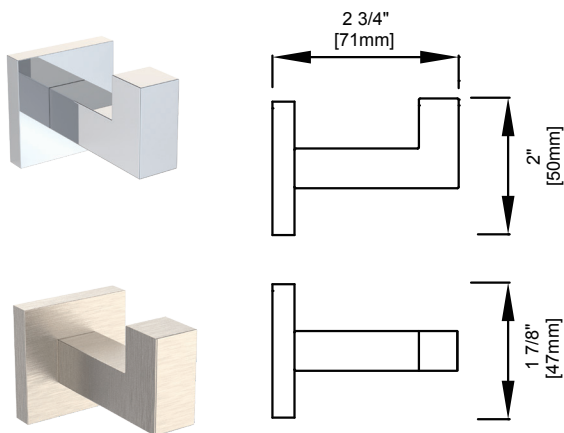

MEMPHIS

PORTLAND

PRODUCT CODE	NAME	FINISH	PRICE
BOS-TB12-PC	Towel Bar 12"	Polished Chrome	\$78
BOS-TB12-BN	Towel Bar 12"	Brushed Nickel	\$86
BOS-TB18-PC	Towel Bar 18"	Polished Chrome	\$84
BOS-TB18-BN	Towel Bar 18"	Brushed Nickel	\$93
BOS-TB24-PC	Towel Bar 24"	Polished Chrome	\$94
BOS-TB24-BN	Towel Bar 24"	Brushed Nickel	\$104
BOS-TB30-PC	Towel Bar 30"	Polished Chrome	\$100
BOS-TB30-BN	Towel Bar 30"	Brushed Nickel	\$111