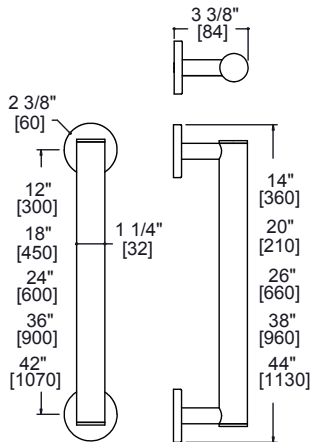

GRAB BAR

TOWEL RACK

WIRE BASKET

PRODUCT CODE	NAME	FINISH	PRICE
SYD-GB1-12-PC	Grab Bar 12"	Polished Chrome	\$98
SYD-GB1-12-BN	Grab Bar 12"	Brushed Nickel	\$108
SYD-GB1-18-PC	Grab Bar 18"	Polished Chrome	\$110
SYD-GB1-18-BN	Grab Bar 18"	Brushed Nickel	\$121
SYD-GB1-24-PC	Grab Bar 24"	Polished Chrome	\$132
SYD-GB1-24-BN	Grab Bar 24"	Brushed Nickel	\$146
SYD-GB1-36-PC	Grab Bar 36"	Polished Chrome	\$160
SYD-GB1-36-BN	Grab Bar 36"	Brushed Nickel	\$176
SYD-GB1-42-PC	Grab Bar 42"	Polished Chrome	\$224
SYD-GB1-42-BN	Grab Bar 42"	Brushed Nickel	\$247