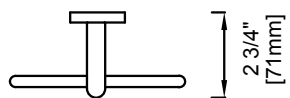

PORTLAND

BOS-TRRT-BN	Towel Ring	Brushed Nickel	\$62
-------------	------------	----------------	------

BOSTON SERIES

	PRODUCT CODE	NAME	FINISH	PRICE
--	--------------	------	--------	-------

BOS-TRSQ-PC	Towel Ring	Polished Chrome	\$56
-------------	------------	-----------------	------