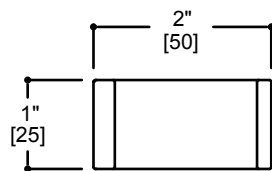

ORD-RH-1-PC	Robe Hook	Polished Chrome	$28

ORD-RH-1-BN	Robe Hook	Brushed Nickel	$31

ORD-RH-1-MB	Robe Hook	Matte Black	$29