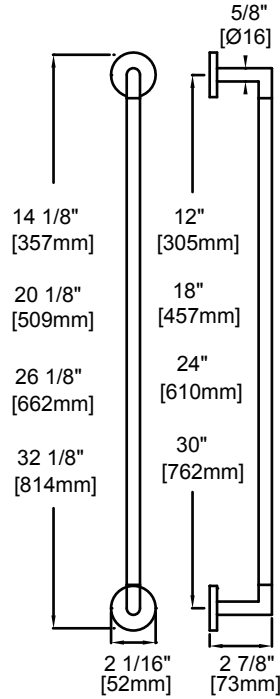

GRAB BAR

TOWEL RACK

WIRE BASKET

PRODUCT CODE	NAME	FINISH	PRICE
--------------	------	--------	-------

SEA-TB12-PC	Towel Bar 12"	Polished Chrome	\$55
-------------	---------------	-----------------	------

SEA-TB12-BN	Towel Bar 12"	Brushed Nickel	\$60
-------------	---------------	----------------	------