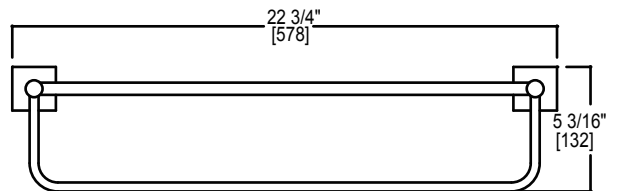

SYD-TR-S-PC	Towel Rack 12"	Polished Chrome	$133

SYD-TR-S-BN	Towel Rack 12"	Brushed Nickel	$147