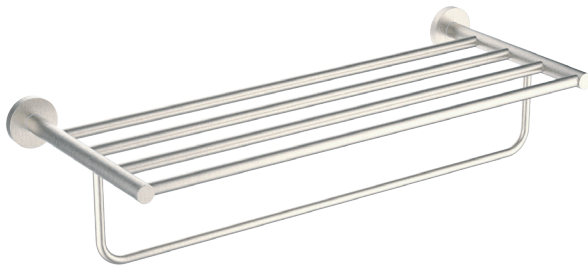

SEATTLE

TUCSON

GRAB BAR

TOWEL RACK

WIRE BASKET

TOWEL RACK SERIES

SEATTLE

TUCSON

GRAB BAR

TOWEL RACK

WIRE BASKET

PRODUCT CODE	NAME	FINISH	PRICE
--------------	------	--------	-------

SYD-TR-R-PC	Towel Rack 12"	Polished Chrome	\$133
-------------	----------------	-----------------	-------

SYD-TR-R-BN	Towel Rack 12"	Brushed Nickel	\$147
-------------	----------------	----------------	-------

SYD-TR-S-PC	Towel Rack 12"	Polished Chrome	\$133
-------------	----------------	-----------------	-------

SYD-TR-S-BN	Towel Rack 12"	Brushed Nickel	\$147
-------------	----------------	----------------	-------

WIRE BASKET SERIES

		PRODUCT CODE	NAME	FINISH	PRICE
		SYD-WB-1-PC	Wire Basket	Polished Chrome	\$56
		SYD-WB-2-PC	Wire Basket	Polished Chrome	\$67
		SYD-WB-3-PC	Wire Basket	Polished Chrome	\$36