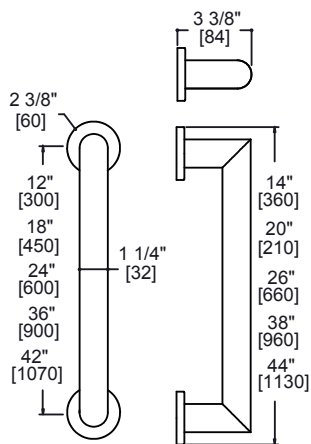

GRAB BAR

TOWEL RACK

WIRE BASKET

PRODUCT CODE	NAME	FINISH	PRICE
SYD-GB1-12-PC	Grab Bar 12"	Polished Chrome	\$98
SYD-GB1-12-BN	Grab Bar 12"	Brushed Nickel	\$108
SYD-GB1-18-PC	Grab Bar 18"	Polished Chrome	\$110
SYD-GB1-18-BN	Grab Bar 18"	Brushed Nickel	\$121
SYD-GB1-24-PC	Grab Bar 24"	Polished Chrome	\$132
SYD-GB1-24-BN	Grab Bar 24"	Brushed Nickel	\$146
SYD-GB1-36-PC	Grab Bar 36"	Polished Chrome	\$160
SYD-GB1-36-BN	Grab Bar 36"	Brushed Nickel	\$176
SYD-GB1-42-PC	Grab Bar 42"	Polished Chrome	\$224
SYD-GB1-42-BN	Grab Bar 42"	Brushed Nickel	\$247