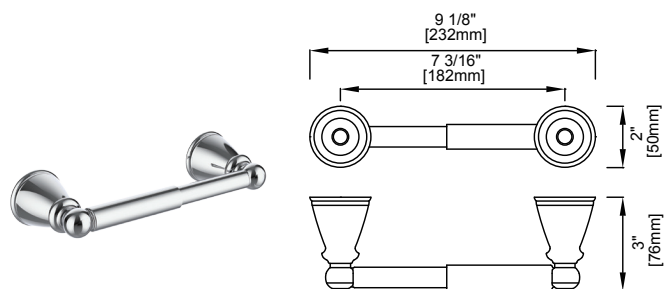

MEM-DBLPOST-PC	Tissue Holder	Polished Chrome	$28