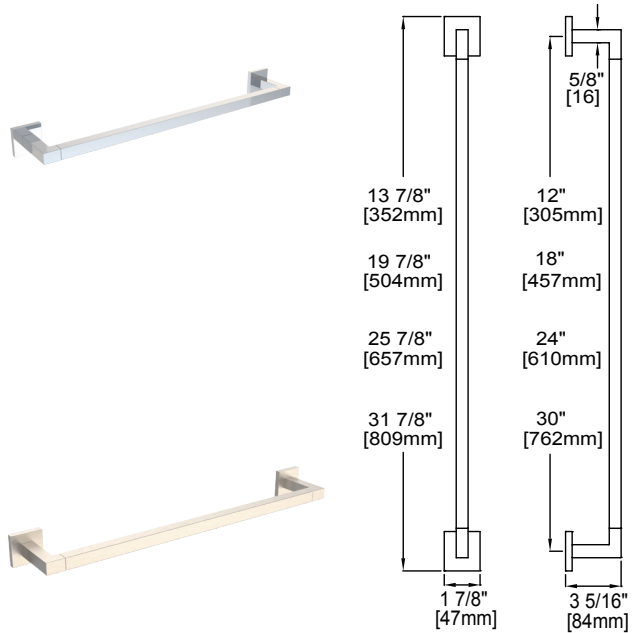

MEMPHIS

PORTLAND

PRODUCT CODE	NAME	FINISH	PRICE
BOS-TB12-PC	Towel Bar 12"	Polished Chrome	\$78
BOS-TB12-BN	Towel Bar 12"	Brushed Nickel	\$86
BOS-TB18-PC	Towel Bar 18"	Polished Chrome	\$84
BOS-TB18-BN	Towel Bar 18"	Brushed Nickel	\$93
BOS-TB24-PC	Towel Bar 24"	Polished Chrome	\$94
BOS-TB24-BN	Towel Bar 24"	Brushed Nickel	\$104
BOS-TB30-PC	Towel Bar 30"	Polished Chrome	\$100
BOS-TB30-BN	Towel Bar 30"	Brushed Nickel	\$111