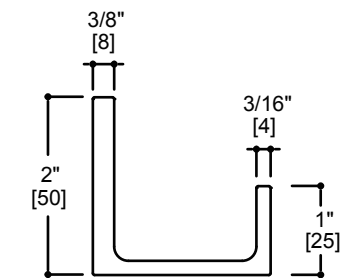

ORD-RH-1-PC	Robe Hook	Polished Chrome	$28

ORD-RH-1-BN	Robe Hook	Brushed Nickel	$31

ORD-RH-1-MB	Robe Hook	Matte Black	$29