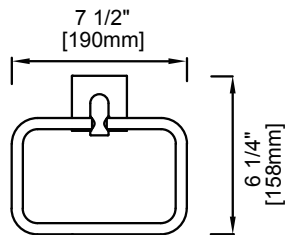

BOS-TRRT-PC	Towel Ring	Polished Chrome	$56

PORTLAND