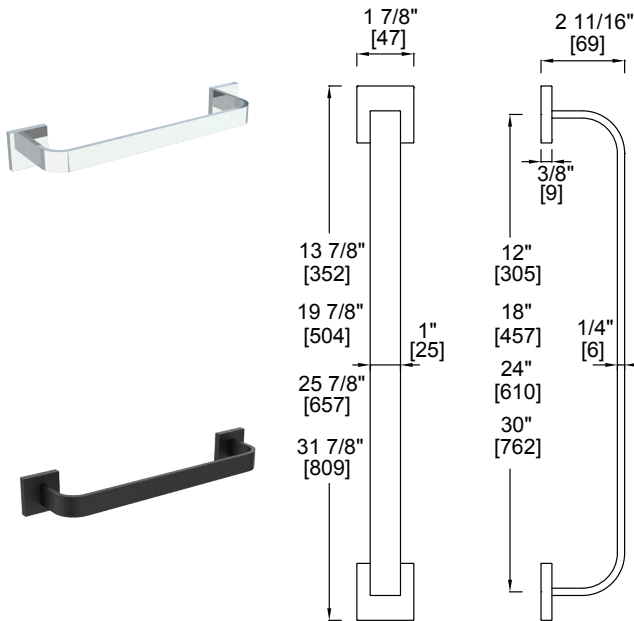

PORTLAND

PRODUCT CODE	NAME	FINISH	PRICE
PDX-TB12-PC	Towel Bar 12"	Polished Chrome	\$58
PDX-TB12-MB	Towel Bar 12"	Matte Black	\$61

PDX-TB18-PC	Towel Bar 18"	Polished Chrome	\$62
PDX-TB18-MB	Towel Bar 18"	Matte Black	\$65