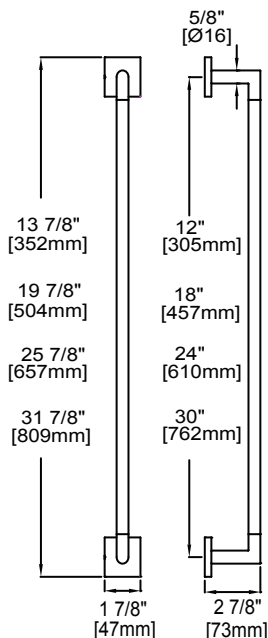

ATLANTA SERIES

PRODUCT CODE	NAME	FINISH	PRICE
ATL-TB12-PC	Towel Bar 12"	Polished Chrome	$56
ATL-TB12-BN	Towel Bar 12"	Brushed Nickel	$62
ATL-TB12-MB	Towel Bar 12"	Matte Black	$60
ATL-TB18-PC	Towel Bar 18"	Polished Chrome	$59
ATL-TB18-BN	Towel Bar 18"	Brushed Nickel	$65
ATL-TB18-MB	Towel Bar 18"	Matte Black	$62
ATL-TB24-PC	Towel Bar 24"	Polished Chrome	$65
ATL-TB24-BN	Towel Bar 24"	Brushed Nickel	$72
ATL-TB24-MB	Towel Bar 24"	Matte Black	$69
ATL-TB30-PC	Towel Bar 30"	Polished Chrome	$71
ATL-TB30-BN	Towel Bar 30"	Brushed Nickel	$78
ATL-TB30-MB	Towel Bar 30"	Matte Black	$75