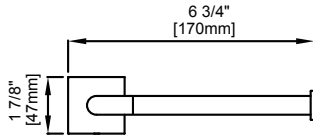

ATLANTA SERIES

ATLANTA

BOSTON

CHICAGO

MEMPHIS

PORTLAND

PRODUCT CODE   NAME   FINISH   PRICE

ATL-TPEURO-PC   Tissue Holder   Polished Chrome $36

ATL-TPEURO-BN   Tissue Holder   Brushed Nickel $40