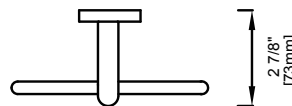

ATL-TRSQ-MB   Towel Ring   Matte Black $45