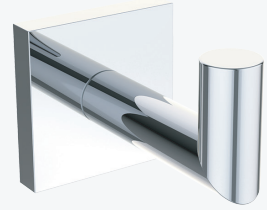

Bathroom
Accessories™

SEATTLE TISSUE HOLDER (SEA-TPDROP)

SEE PAGE 18

2019 PRICE BOOK

FINISH OFF YOUR NEW
BATHROOM WITH THE PERFECT
ROBE HOOK!

ATLANTA SERIES

ATL-RH-1

- PC
- BN
- MB