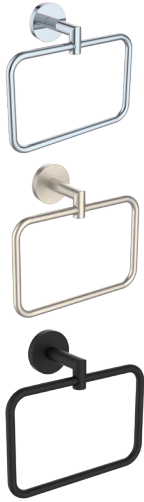

SEATTLE SERIES

		PRODUCT CODE	NAME	FINISH	PRICE
		SEA-RH-1-PC	Robe Hook	Polished Chrome	\$28
		SEA-RH-1-BN	Robe Hook	Brushed Nickel	\$32
		SEA-RH-1-MB	Robe Hook	Matte Black	\$30
		SEA-RH-2-PC	Double Robe Hook	Polished Chrome	\$28
		SEA-RH-2-BN	Double Robe Hook	Brushed Nickel	\$32
		SEA-RH-2-MB	Double Robe Hook	Matte Black	\$30
		SEA-TPEURO-PC	Tissue Holder	Polished Chrome	\$36
		SEA-TPEURO-BN	Tissue Holder	Brushed Nickel	\$40
		SEA-TPEURO-MB	Tissue Holder	Matte Black	\$39

SEATTLE

TUCSON

GRAB BAR

TOWEL RACK

WIRE BASKET

SEATTLE SERIES

SEATTLE

TUCSON

GRAB BAR

TOWEL RACK

WIRE BASKET

PRODUCT CODE	NAME	FINISH	PRICE
--------------	------	--------	-------

SEA-TRRT-PC	Towel Ring	Polished Chrome	\$47
-------------	------------	-----------------	------

SEA-TRRT-BN	Towel Ring	Brushed Nickel	\$52
-------------	------------	----------------	------

SEA-TRRT-MB	Towel Ring	Matte Black	\$49
-------------	------------	-------------	------

SEA-TPDROP-PC	Tissue Holder	Polished Chrome	\$43
---------------	---------------	-----------------	------

SEA-TPDROP-BN	Tissue Holder	Brushed Nickel	\$48
---------------	---------------	----------------	------