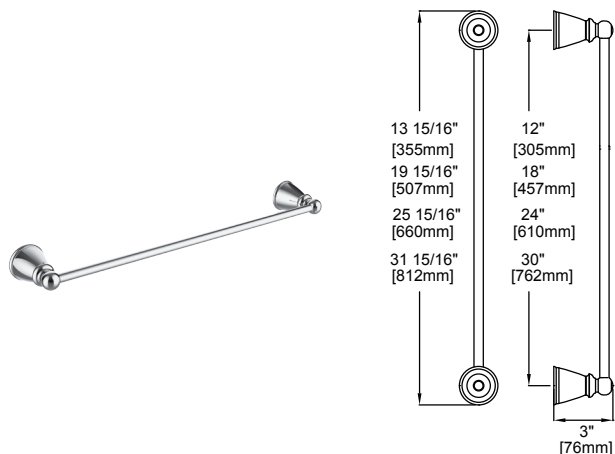

MEMPHIS SERIES

ATLANTA

BOSTON

CHICAGO

MEMPHIS

PORTLAND

PRODUCT CODE	NAME	FINISH	PRICE
MEM-TB12-PC	Towel Bar 12"	Polished Chrome	$31
MEM-TB18-PC	Towel Bar 18"	Polished Chrome	$32
MEM-TB24-PC	Towel Bar 24"	Polished Chrome	$36
MEM-TB30-PC	Towel Bar 30"	Polished Chrome	$41