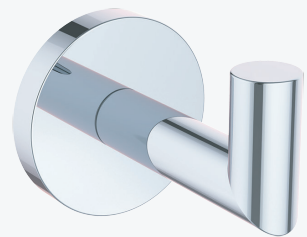

SEATTLE SERIES

SEA-RH-1

- PC
- BN
- MB