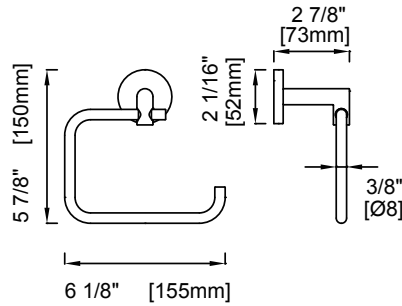

SEA-TPDROP-PC	Tissue Holder	Polished Chrome	$43

SEA-TPDROP-BN	Tissue Holder	Brushed Nickel	$48

SEA-TPDROP-MB	Tissue Holder	Matte Black	$45