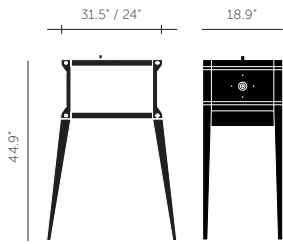

FURNITURE	PRODUCT	SKU	FINISH	SPECIFICATION	EX TAX

THE POPSTAR BAR

Cocktail bar made from solid wood with solid stone mixing top and solid metal detailing featuring our cross-knurl pattern, quilted back panel and integrated light.

(Bulb included).

US-PS-OAK-ST-WM-BL-A

Oak

$3,413

US-PS-BL-SM-BM-GBS-A

Black Oak

$3,413

THE ROCKSTAR WHISKY BAR

Whisky bar in solid wood with solid brass detailing featuring our cross-knurl pattern, and light cage.

US-RS-WA-BR-GBS-A

American Walnut

$6,125