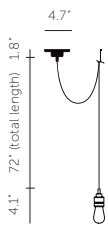

HOOKED 1.0 / nude

72" CABLE LENGTH:

NHK-07322

Steel

$298

NHK-05320

Brass

$298

NHK-09321

Smoked Bronze

$321

Single solid metal pendant with solid metal hook featuring our cross-knurl pattern.

(Bulb not included)