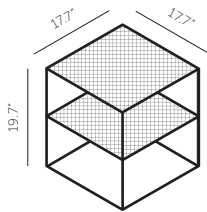

MESHED / coffee table

A coffee table made from matt black steel and perforated mesh finished with solid metal coin screws, choose from brass and steel (both included).

FMESCUS

Black

$390