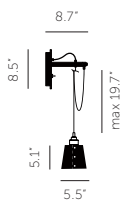

HOOKED WALL / small stone base

Wall light with stone base and solid metal details featuring our cross-knurl pattern, small shade included. Can be fitted as standalone or connected to a US outlet box.

(Bulb not included)

Includes a retrofit wall plate that is 4 3/4" W x 7 1/4" H.

NHW-23519 (US-HKW-TO-S-SN-ST)		Stone / Steel	$421
NHW-25517 (US-HKW-TO-S-SN-BR)		Stone / Brass	$421
NHW-24518 (US-HKW-TO-S-SN-SM)		Stone / Smoked Bronze	$440