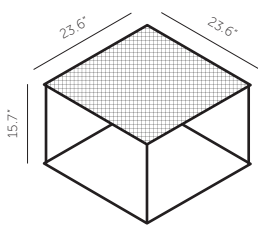

FMESSUS

Black

\$325

MESHED / coffee table

A coffee table made from matt black steel and perforated mesh finished with solid metal coin screws, choose from brass and steel (both included).

FMESCUS

Black

\$390