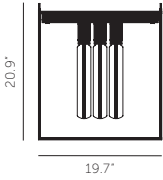

LIGHTING	PRODUCT	SKU	FINISH	SPECIFICATION	EX TAX

CAGED CEILING 4.0

NCA-14458

White Marble

$2,041

NCA-02459

Black Marble

$2,041

Ceiling light featuring our cross-knurl pattern and a Matt Black metal cage, comes with a changeable back panel. Can be surface mounted directly to the ceiling or elongated with additional extension cages measuring up to 118".

(Bulbs included)