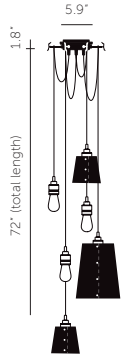

LIGHTING	PRODUCT	SKU	FINISH	SPECIFICATION	EX TAX

HOOKED 6.0 / mix stone shades

Six solid metal pendants featuring our cross-knurl pattern, with two small shades, one large shade in Steel, and three solid metal hooks.

(Bulbs not included)

72" CABLE LENGTH:

NHK-23501 (US-HK6-ST-72-M-SN)		Stone / Steel	$1,436
NHK-25497 (US-HK6-BR-72-M-SN)		Stone / Brass	$1,436
NHK-24499 (US-HK6-SM-72-M-SN)		Stone / Smoked Bronze	$1,522