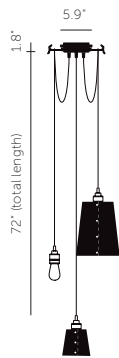

Graphite / Smoked Bronze

\$411

Single pendant featuring our cross-knurl pattern, with small shade in graphite, and solid metal hook.

(Bulb not included)

LIGHTING	PRODUCT	SKU	FINISH	SPECIFICATION	EX TAX
	<p>HOOKED 1.0 / small stone shade</p> <p>Single pendant featuring our cross-knurl pattern, with small shade in stone, and solid metal hook.</p> <p>(Bulb not included)</p>	72" CABLE LENGTH:			
		NHK-23489		Stone / Steel	\$388
		NHK-25481		Stone / Brass	\$388
		NHK-24485		Stone / Smoked Bronze	\$411
	<p>HOOKED 1.0 / large graphite shade</p> <p>Single pendant featuring our cross-knurl pattern, with large shade in graphite, and solid metal hook.</p> <p>(Bulb not included)</p>	72" CABLE LENGTH:			
		NHK-19486		Graphite / Steel	\$411
		NHK-18478		Graphite / Brass	\$411
		NHK-20482		Graphite / Smoked Bronze	\$434
	<p>HOOKED 1.0 / large stone shade</p> <p>Single pendant featuring our cross-knurl pattern, with large shade in stone, and solid metal hook.</p> <p>(Bulb not included)</p>	72" CABLE LENGTH:			
		NHK-23487		Stone / Steel	\$411
		NHK-25479		Stone / Brass	\$411
		NHK-24483		Stone / Smoked Bronze	\$434
	<p>HOOKED 3.0 / nude</p> <p>Three solid metal pendant with three solid metal hooks featuring our cross-knurl pattern.</p> <p>(Bulbs not included)</p>	72" CABLE LENGTH:			
		NHK-07325 (US-HK3-ST-72)		Steel	\$699
		NHK-05323		Brass	\$699
		NHK-09324 (US-HK3-SM-72)		Smoked Bronze	\$737

(Bulbs not included)

72" CABLE LENGTH:

NHK-19494 (US-HK3-ST-72-M-GR)		Graphite / Steel	\$902
NHK-18490 (US-HK3-BR-72-M-GR)		Graphite / Brass	\$902
NHK-20492 (US-HK3-SM-72-M-GR)		Graphite / Smoked Bronze	\$940