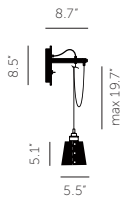

(Bulb not included)

Includes a retrofit wall plate that is 4 3/4" W x 7 1/4" H.

NHW-23337		Stone / Steel	\$331
NHW-25335		Stone / Brass	\$331
NHW-24336		Stone / Smoked Bronze	\$350

HOOKED WALL / small graphite base