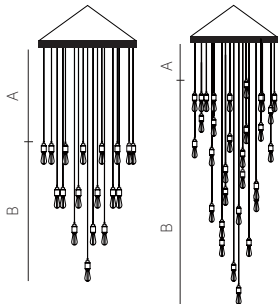

CLASSIC:

CASCADE:

HEAVY METAL CHANDELIER / Custom 31 pendants

Bespoke chandelier made out of 31 Heavy Metal light pendants featuring our cross-knurl pattern. Pendants available in Brass, Steel, Smoked Bronze and Matt Black.

(Bulbs not included)

A: Cord length from ceiling rose to top tier pendants.
B: Distance between top pendant and base pendant.

*CONTACT BUSTER + PUNCH FOR ORDER

UNDER 13 FT FROM CEILING TO LOWEST LAMPHOLDER:

HM31*		Steel	$6,662
HM31*		Brass	$6,662
HM31*		Smoked Bronze	$6,662
HM31*		Matt Black	$6,662

OVER 13 FT FROM CEILING TO LOWEST LAMPHOLDER:

HM31*		Steel	$6,899
HM31*		Brass	$6,899
HM31*		Smoked Bronze	$6,899
HM31*		Matt Black	$6,899