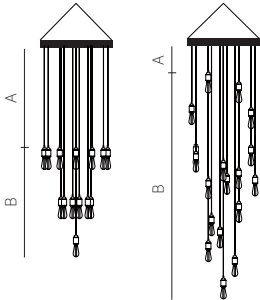

LIGHTING	PRODUCT	SKU	FINISH	SPECIFICATION	EX TAX
----------	---------	-----	--------	---------------	--------

HEAVY METAL

Single pendant featuring our cross-knurl pattern, with 78" cable.

(Bulbs not included)

***CUSTOM LENGTHS AVAILABLE PLEASE INQUIRE**

78" CABLE LENGTH:

US-HM1-ST-2.0-A		Steel	\$198
US-HM1-BR-2.0-A		Brass	\$198
US-HM1-SM-2.0-A		Smoked Bronze	\$204
US-HM1-BL-2.0-A		Matt Black	\$189

CLASSIC:

CASCADE: