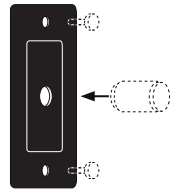

WALL PLATE
Choose plate finish

+