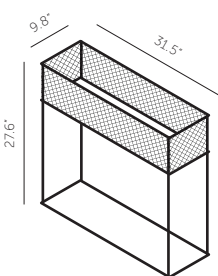

FURNITURE	PRODUCT	SKU	FINISH	SPECIFICATION	EX TAX

THE POPSTAR BAR

Cocktail bar made from solid wood with solid stone mixing top and solid metal detailing featuring our cross-knurl pattern, quilted back panel and integrated light.

(Bulb included).

US-PS-OAK-ST-WM-BL-A

Oak

$3,413

US-PS-BL-SM-BM-GBS-A

Black Oak

$3,413

THE ROCKSTAR WHISKY BAR

Whisky bar in solid wood with solid brass detailing featuring our cross-knurl pattern, and light cage.

US-RS-WA-BR-GBS-A

American Walnut

$6,125

MESHED / side table

A side table made from matt black steel and perforated mesh finished with solid metal coin screws, choose from brass and steel (both included).

FMESSUS

Black

$325

MESHED / coffee table

A coffee table made from matt black steel and perforated mesh finished with solid metal coin screws, choose from brass and steel (both included).

FMESCUS

Black

$390

MESHED / planter

A planter made from matt black steel and perforated mesh finished with solid metal coin screws, choose from brass and steel (both included). The planter has a solid steel base to collect any water overspill and can also be used to store books and other accessories.

FMESPUS

Black

$420