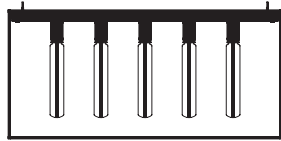

CAGED CEILING 5.0

NCA-14460

White Marble

$3,125

NCA-05461

Black Marble

$3,125

Ceiling light featuring our cross-knurl pattern and a Matt Black metal cage, comes with a changeable back panel. Can be surface mounted directly to the ceiling or elongated with additional extension cages measuring up to 118".

(Bulbs included)

7.3"