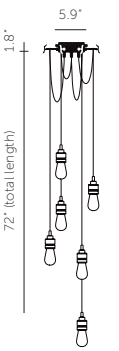

HOOKED 6.0 / nude

Six solid metal pendant with six solid metal hooks featuring our cross-knurl pattern.

(Bulbs not included)

72" CABLE LENGTH:

NHK-07328		Steel	$1,143
NHK-05326		Brass	$1,143
NHK-09327		Smoked Bronze	$1,229