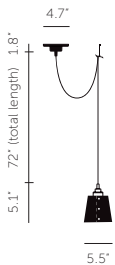

HOOKED 1.0 / small graphite shade

72" CABLE LENGTH:

NHK-19488

Graphite / Steel

$388

NHK-18480

Graphite / Brass

$388

NHK-20484

Graphite / Smoked Bronze

$411

Single pendant featuring our cross-knurl pattern, with small shade in graphite, and solid metal hook.

(Bulb not included)