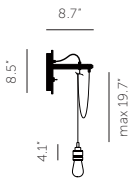

HOOKED WALL / nude stone base

Wall light with stone base and solid metal details featuring our cross-knurl pattern, no shade. Can be fitted as standalone or connected to a US outlet box.

(Bulb not included)

Includes a retrofit wall plate that is 4 3/4" W x 7 1/4" H.

NHW-23337		Stone / Steel	$331
NHW-25335		Stone / Brass	$331
NHW-24336		Stone / Smoked Bronze	$350