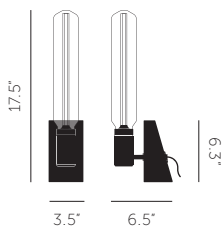

(Bulbs not included)

A: Cord length from ceiling rose to top tier pendants.
B: Distance between top pendant and base pendant.

***CONTACT BUSTER + PUNCH FOR ORDER**

UNDER 13 FT FROM CEILING TO LOWEST LAMPHOLDER:

HM31*		Steel	\$6,662
HM31*		Brass	\$6,662
HM31*		Smoked Bronze	\$6,662
HM31*		Matt Black	\$6,662

OVER 13 FT FROM CEILING TO LOWEST LAMPHOLDER:

HM31*		Steel	\$6,899
HM31*		Brass	\$6,899
HM31*		Smoked Bronze	\$6,899
HM31*		Matt Black	\$6,899