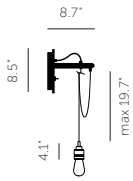

HOOKED WALL / nude graphite base

Wall light with graphite base and solid metal details featuring our cross-knurl pattern, no shade. Can be fitted as standalone or connected to a US outlet box.

(Bulb not included)

Includes a retrofit wall plate that is 4 3/4" W x 7 1/4" H.

NHW-19340		Graphite / Steel	$331
NHW-18338		Graphite / Brass	$331
NHW-20339		Graphite / Smoked Bronze	$350