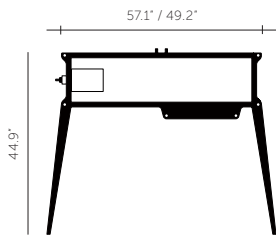

MESHED / side table

A side table made from matt black steel and perforated mesh finished with solid metal coin screws, choose from brass and steel (both included).

FMESSUS

Black

$325