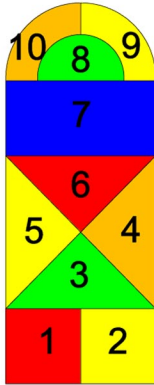

Number Ladder  
Varies in Size

SCA Hopscotch  
4 ft 4 in x 11 ft

Mr. Wolf  
5 ft x 20 ft

Numbered Caterpillar  
8 ft long

Numbered Caterpillar (Top Hat)  
8 ft long

Alphabet Caterpillar  
26 ft long (Approx)

Alphabet Snake  
24 ft long

Alphabet Snake w/ stars  
52 ft long