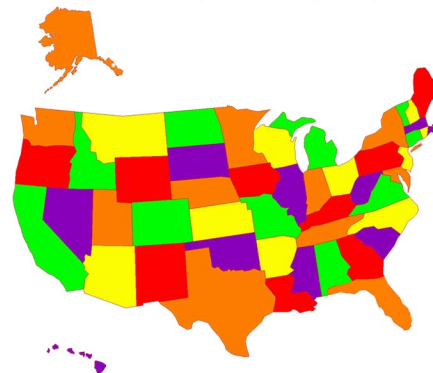

Map of the World
20 ft x 13 ft

4 pt. Compass
8 ft dia.

8 pt. Compass
8 ft dia.

Earth Compass
6 ft 5 in dia.

Map of the 5 Boroughs
16 ft dia.

Map of Staten Island
12 ft 6 in (Map Only)
27 ft dia. (w/ compass)

Map of the United States (w/ State abbrv.)
20 ft x 15 ft (Approx)

Map of the United States
20 ft x 15 ft (Approx)