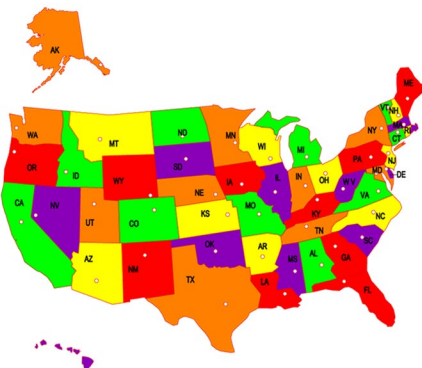

Map of the World
20 ft x 13 ft

4 pt. Compass
8 ft dia.

8 pt. Compass
8 ft dia.

Earth Compass
6 ft 5 in dia.

Map of the 5 Boroughs
16 ft dia.

Map of Staten Island
12 ft 6 in (Map Only)
27 ft dia. (w/ compass)

Map of the United States (w/ State abbrv.)
20 ft x 15 ft (Approx)

Map of the United States
20 ft x 15 ft (Approx)