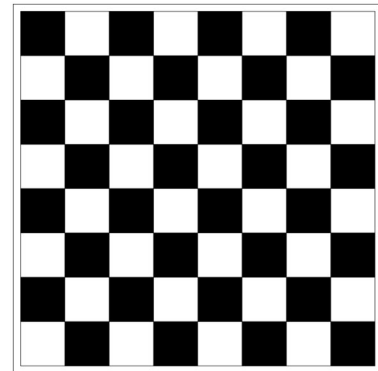

# MISCELLANEOUS

**Skully**  
8 ft 4 in sq. (w/o circle)  
16 ft dia. (w/ circle)

**Box Ball**  
9 ft 3 in sq.

**Jump Zone**  
16 ft dia.

Buddy Stop 1  
Varies in Size

Buddy Stop 2  
Varies in Size

Quiet Area  
Varies in Size

Treasure Island  
Varies in Size

Pawprints  
8 in dia. (Approx)

Footprints  
8 in (Approx)

Start / Finish (Sold Separate)  
30 in x 18 in

Tic-Tac-Toe  
5 ft sq.

Chess Board  
8 ft sq.