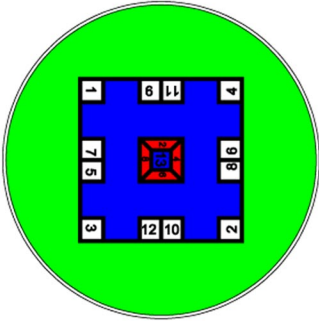

# MISCELLANEOUS

**Skully**  
8 ft 4 in sq. (w/o circle)  
16 ft dia. (w/ circle)

**Box Ball**  
9 ft 3 in sq.

**Jump Zone**  
16 ft dia.

Buddy Stop 1  
Varies in Size

Buddy Stop 2  
Varies in Size

Quiet Area  
Varies in Size

Treasure Island  
Varies in Size

Pawprints  
8 in dia. (Approx)

Footprints  
8 in (Approx)

Start / Finish (Sold Separate)  
30 in x 18 in

Tic-Tac-Toe  
5 ft sq.

Chess Board  
8 ft sq.