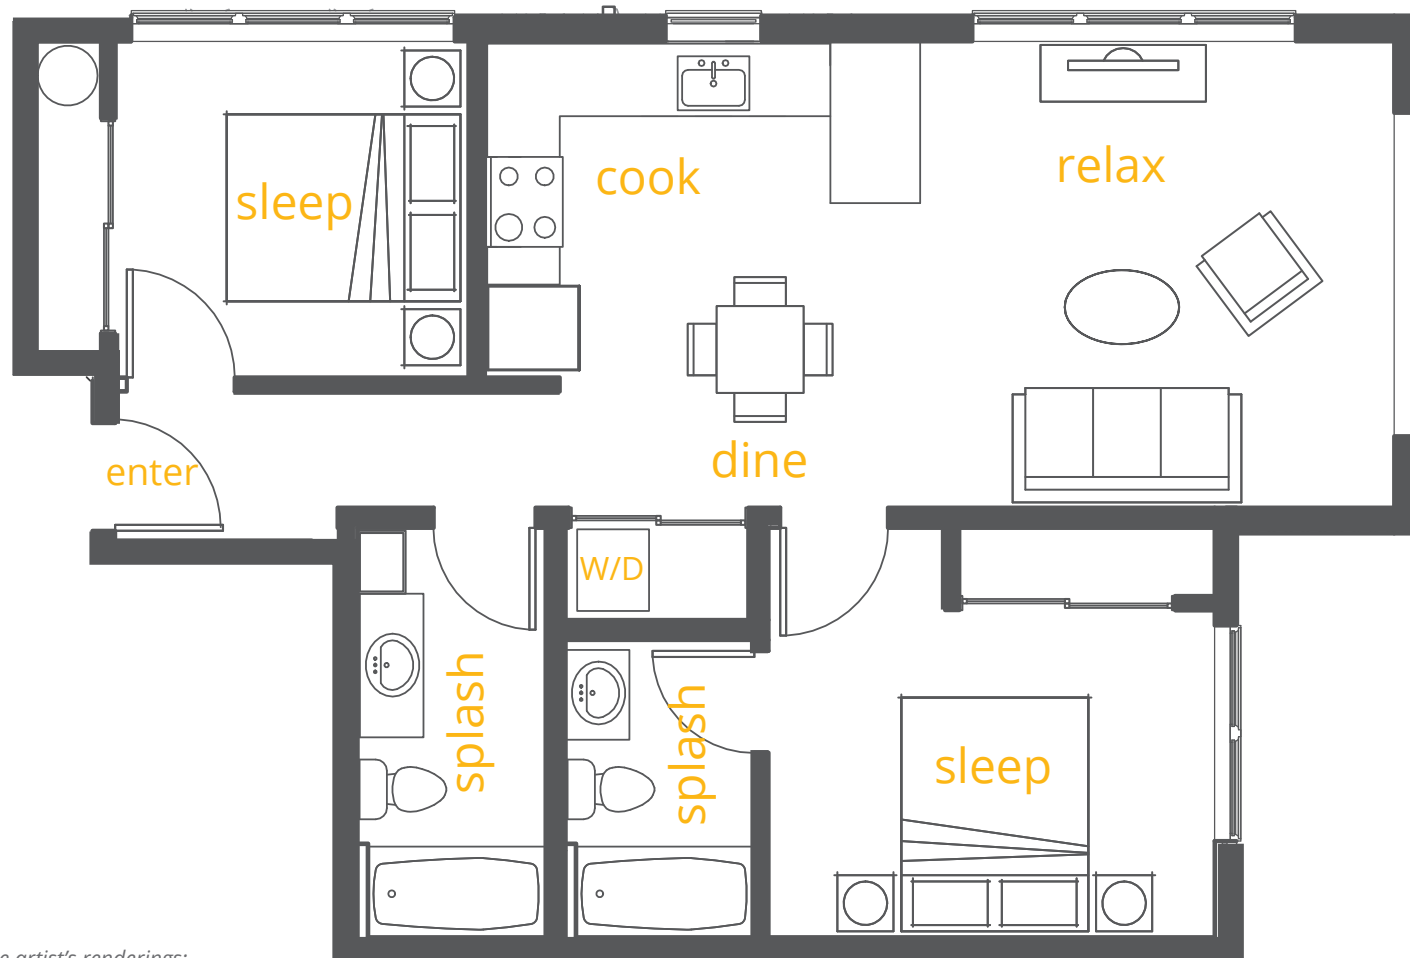

Suite 101

A1a

Open 1 Bed/1 Bath

582 sq.ft.

Washer/Dryer

Floorplans are artist's renderings; dimensions and square footages are approximate and are subject to change without notice.

DENNY18.COM
1823 18th Avenue
Seattle, WA 98122

Suite 102

C4

2 Bed/1 Bath

799 sq.ft.

Washer/Dryer

Floorplans are artist's renderings; dimensions and square footages are approximate and are subject to change without notice.

DENNY18.COM
1823 18th Avenue
Seattle, WA 98122

Suites 201, 301, 401

C1
2 Bed/2 Bath
811 sq.ft.
Washer/Dryer

Floorplans are artist's renderings; dimensions and square footages are approximate and are subject to change without notice.

DENNY18.COM
1823 18th Avenue
Seattle, WA 98122

Suites 202, 302, 402

A2

Open 1 Bed/1 Bath
518 sq.ft.
Washer/Dryer

*Floorplans are artist's renderings;
dimensions and square footages
are approximate and are subject
to change without notice.*

DENNY18.COM
1823 18th Avenue
Seattle, WA 98122