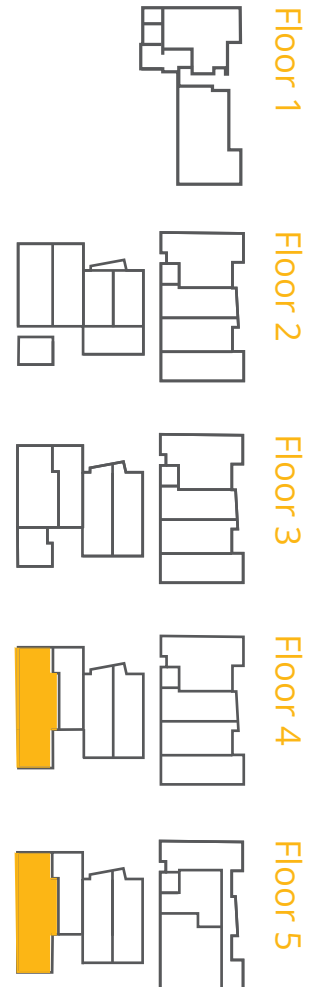

Suites 408, 506

C2

2 Bed/2 Bath

997 sq.ft.

Washer/Dryer

Floorplans are artist's renderings; dimensions and square footages are approximate and are subject to change without notice.

DENNY18.COM
1823 18th Avenue
Seattle, WA 98122