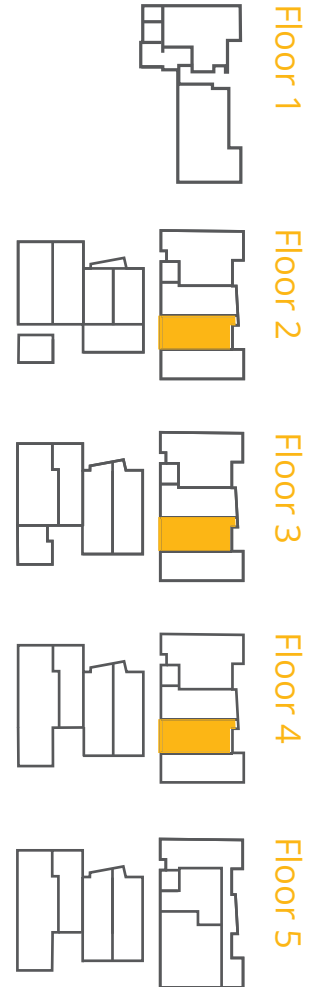

Suite 102

C4

2 Bed/1 Bath

799 sq.ft.

Washer/Dryer

Floorplans are artist's renderings; dimensions and square footages are approximate and are subject to change without notice.

DENNY18.COM
1823 18th Avenue
Seattle, WA 98122

Suites 201, 301, 401

C1
2 Bed/2 Bath
811 sq.ft.
Washer/Dryer

Floorplans are artist's renderings; dimensions and square footages are approximate and are subject to change without notice.

DENNY18.COM
1823 18th Avenue
Seattle, WA 98122

Suites 202, 302, 402

A2

Open 1 Bed/1 Bath
518 sq.ft.
Washer/Dryer

*Floorplans are artist's renderings;
dimensions and square footages
are approximate and are subject
to change without notice.*

DENNY18.COM
1823 18th Avenue
Seattle, WA 98122

Suites 203, 303, 403

A3

Open 1 Bed/1 Bath
555 sq.ft.
Washer/Dryer

*Floorplans are artist's renderings;
dimensions and square footages
are approximate and are subject
to change without notice.*

DENNY18.COM
1823 18th Avenue
Seattle, WA 98122