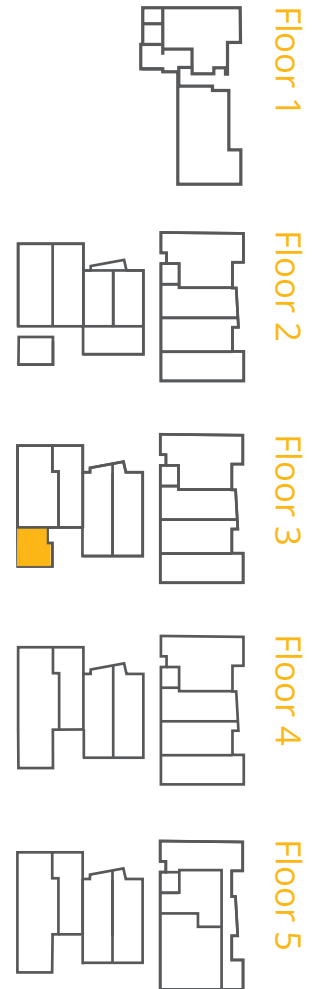

Suite 101

A1a

Open 1 Bed/1 Bath

582 sq.ft.

Washer/Dryer

Floorplans are artist's renderings; dimensions and square footages are approximate and are subject to change without notice.

DENNY18.COM
1823 18th Avenue
Seattle, WA 98122

Suite 102

C4

2 Bed/1 Bath

799 sq.ft.

Washer/Dryer

Floorplans are artist's renderings; dimensions and square footages are approximate and are subject to change without notice.

DENNY18.COM
1823 18th Avenue
Seattle, WA 98122

Suite 308

C5

2 Bed/1 Bath

707 sq.ft.

Washer/Dryer

Floorplans are artist's renderings; dimensions and square footages are approximate and are subject to change without notice.

DENNY18.COM
1823 18th Avenue
Seattle, WA 98122

Suite 309

S1

Studio/1 Bath
275 sq.ft.
Washer/Dryer

*Floorplans are artist's renderings;
dimensions and square footages
are approximate and are subject
to change without notice.*

DENNY18.COM
1823 18th Avenue
Seattle, WA 98122