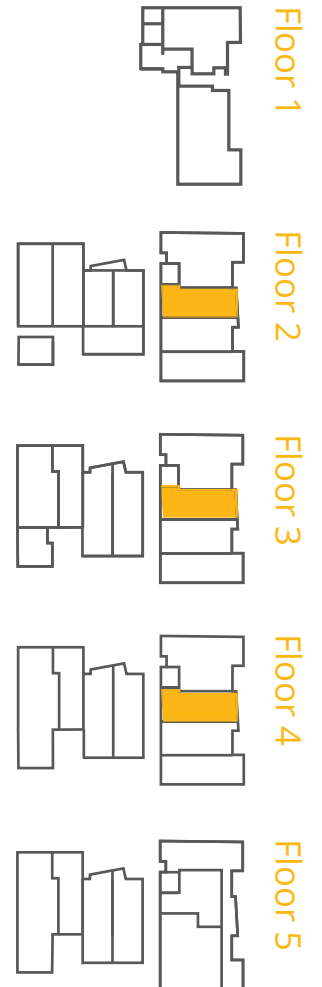

Suite 101

A1a

Open 1 Bed/1 Bath

582 sq.ft.

Washer/Dryer

Floorplans are artist's renderings; dimensions and square footages are approximate and are subject to change without notice.

DENNY18.COM
1823 18th Avenue
Seattle, WA 98122

Suite 102

C4

2 Bed/1 Bath

799 sq.ft.

Washer/Dryer

Floorplans are artist's renderings; dimensions and square footages are approximate and are subject to change without notice.

DENNY18.COM
1823 18th Avenue
Seattle, WA 98122

Suites 201, 301, 401

C1
2 Bed/2 Bath
811 sq.ft.
Washer/Dryer

Floorplans are artist's renderings; dimensions and square footages are approximate and are subject to change without notice.

DENNY18.COM
1823 18th Avenue
Seattle, WA 98122

Suites 202, 302, 402

A2

Open 1 Bed/1 Bath
518 sq.ft.
Washer/Dryer

*Floorplans are artist's renderings;
dimensions and square footages
are approximate and are subject
to change without notice.*

DENNY18.COM
1823 18th Avenue
Seattle, WA 98122