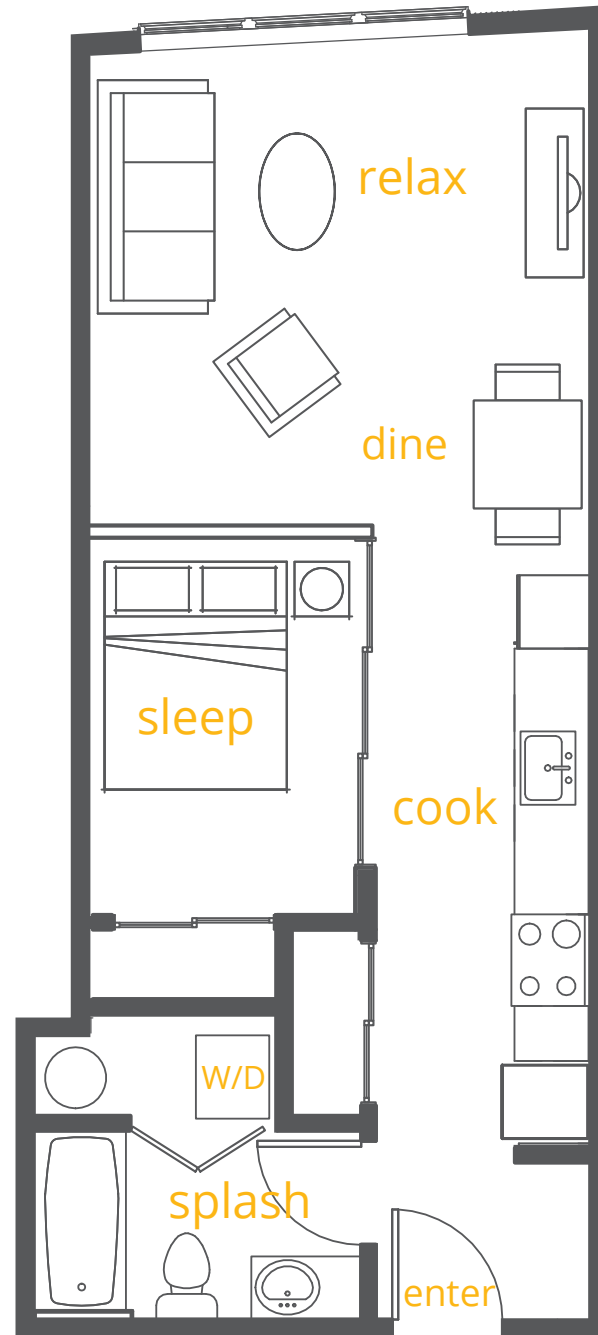

Suite 102

C4

2 Bed/1 Bath

799 sq.ft.

Washer/Dryer

Floorplans are artist's renderings; dimensions and square footages are approximate and are subject to change without notice.

DENNY18.COM
1823 18th Avenue
Seattle, WA 98122

Suites 201, 301, 401

C1
2 Bed/2 Bath
811 sq.ft.
Washer/Dryer

Floorplans are artist's renderings; dimensions and square footages are approximate and are subject to change without notice.

DENNY18.COM
1823 18th Avenue
Seattle, WA 98122

Suites 202, 302, 402

A2

Open 1 Bed/1 Bath
518 sq.ft.
Washer/Dryer

*Floorplans are artist's renderings;
dimensions and square footages
are approximate and are subject
to change without notice.*

DENNY18.COM
1823 18th Avenue
Seattle, WA 98122

Suites 203, 303, 403

A3

Open 1 Bed/1 Bath
555 sq.ft.
Washer/Dryer

*Floorplans are artist's renderings;
dimensions and square footages
are approximate and are subject
to change without notice.*

DENNY18.COM
1823 18th Avenue
Seattle, WA 98122