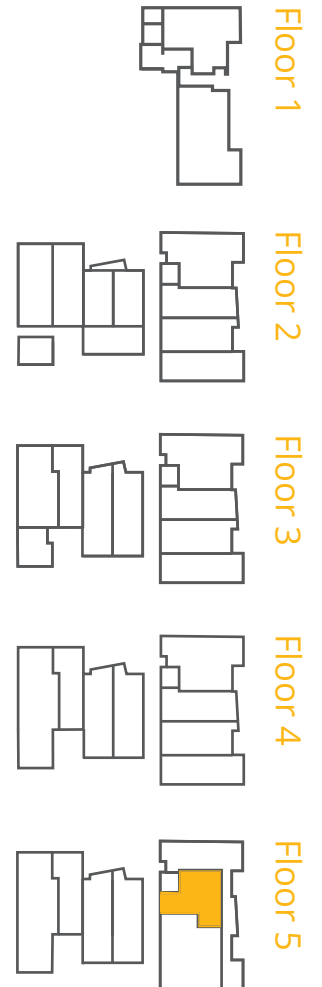

Suite 501

B7

1 Bed/1 Bath

562 sq.ft.

Washer/Dryer

Floorplans are artist's renderings; dimensions and square footages are approximate and are subject to change without notice.

DENNY18.COM
1823 18th Avenue
Seattle, WA 98122