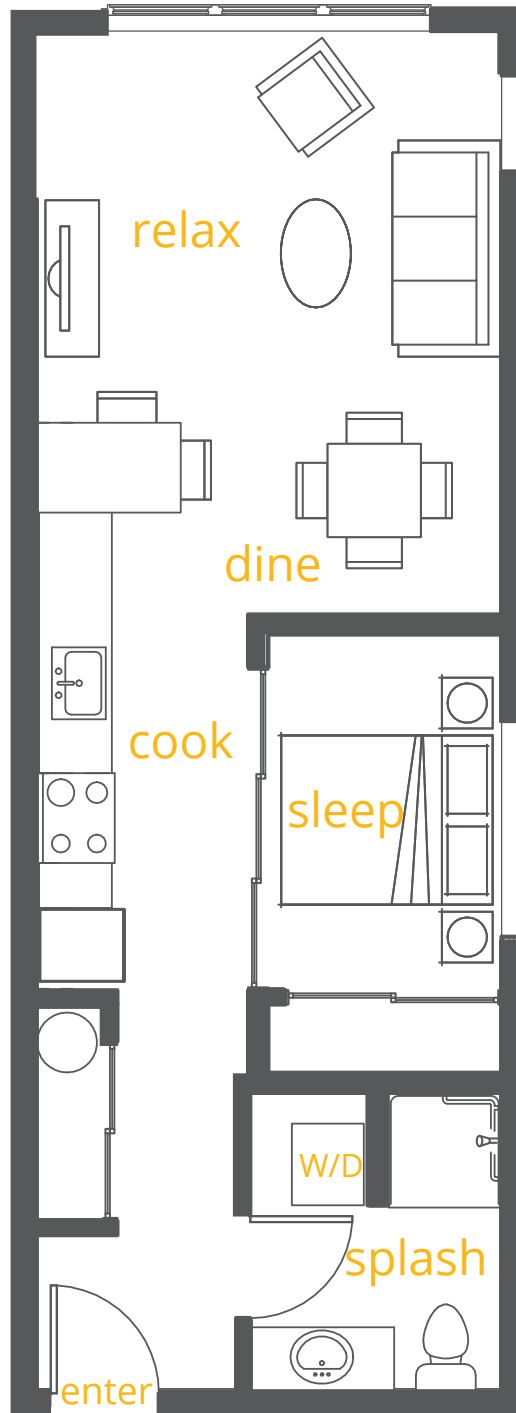

Suites 202, 302, 402

A2

Open 1 Bed/1 Bath
518 sq.ft.
Washer/Dryer

*Floorplans are artist's renderings;
dimensions and square footages
are approximate and are subject
to change without notice.*

DENNY18.COM
1823 18th Avenue
Seattle, WA 98122

Suites 203, 303, 403

A3

Open 1 Bed/1 Bath
555 sq.ft.
Washer/Dryer

*Floorplans are artist's renderings;
dimensions and square footages
are approximate and are subject
to change without notice.*

DENNY18.COM
1823 18th Avenue
Seattle, WA 98122

Suites 204, 304, 404

A4

Open 1 Bed/1 Bath
521 sq.ft.
Washer/Dryer

*Floorplans are artist's renderings;
dimensions and square footages
are approximate and are subject
to change without notice.*

DENNY18.COM
1823 18th Avenue
Seattle, WA 98122

Suites 205, 206

S2

Studio/1 Bath
379 sq.ft.
Washer/Dryer

*Floorplans are artist's renderings;
dimensions and square footages
are approximate and are subject
to change without notice.*

DENNY18.COM
1823 18th Avenue
Seattle, WA 98122