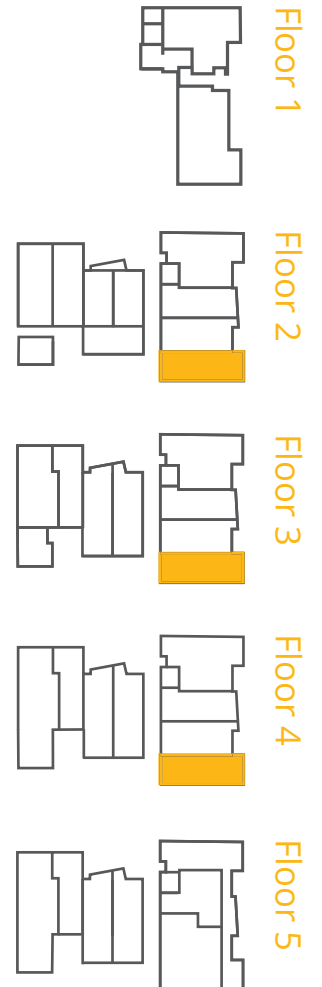

Suites 202, 302, 402

A2

Open 1 Bed/1 Bath
518 sq.ft.
Washer/Dryer

*Floorplans are artist's renderings;
dimensions and square footages
are approximate and are subject
to change without notice.*

DENNY18.COM
1823 18th Avenue
Seattle, WA 98122

Suites 203, 303, 403

A3

Open 1 Bed/1 Bath
555 sq.ft.
Washer/Dryer

*Floorplans are artist's renderings;
dimensions and square footages
are approximate and are subject
to change without notice.*

DENNY18.COM
1823 18th Avenue
Seattle, WA 98122

Suites 204, 304, 404

A4

Open 1 Bed/1 Bath
521 sq.ft.
Washer/Dryer

*Floorplans are artist's renderings;
dimensions and square footages
are approximate and are subject
to change without notice.*

DENNY18.COM
1823 18th Avenue
Seattle, WA 98122

Suites 205, 206

S2

Studio/1 Bath
379 sq.ft.
Washer/Dryer

*Floorplans are artist's renderings;
dimensions and square footages
are approximate and are subject
to change without notice.*

DENNY18.COM
1823 18th Avenue
Seattle, WA 98122