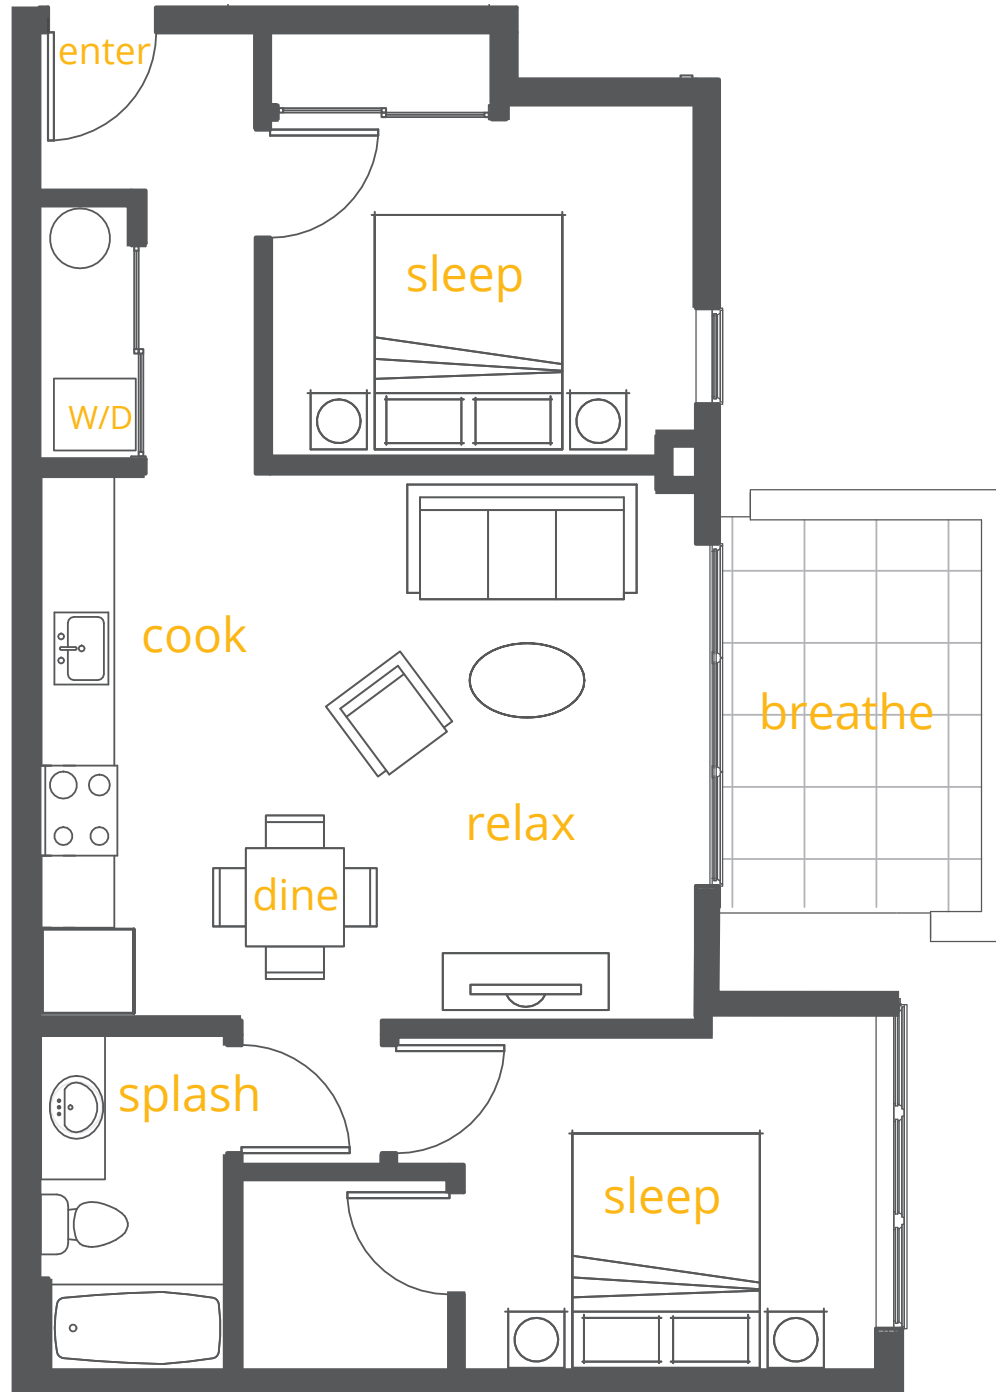

Suite 101

A1a

Open 1 Bed/1 Bath

582 sq.ft.

Washer/Dryer

Floorplans are artist's renderings; dimensions and square footages are approximate and are subject to change without notice.

DENNY18.COM
1823 18th Avenue
Seattle, WA 98122

Suite 102

C4

2 Bed/1 Bath

799 sq.ft.

Washer/Dryer

Floorplans are artist's renderings; dimensions and square footages are approximate and are subject to change without notice.

DENNY18.COM
1823 18th Avenue
Seattle, WA 98122

Suites 201, 301, 401

C1
2 Bed/2 Bath
811 sq.ft.
Washer/Dryer

Floorplans are artist's renderings; dimensions and square footages are approximate and are subject to change without notice.

DENNY18.COM
1823 18th Avenue
Seattle, WA 98122

Suites 202, 302, 402

A2

Open 1 Bed/1 Bath
518 sq.ft.
Washer/Dryer

*Floorplans are artist's renderings;
dimensions and square footages
are approximate and are subject
to change without notice.*

DENNY18.COM
1823 18th Avenue
Seattle, WA 98122