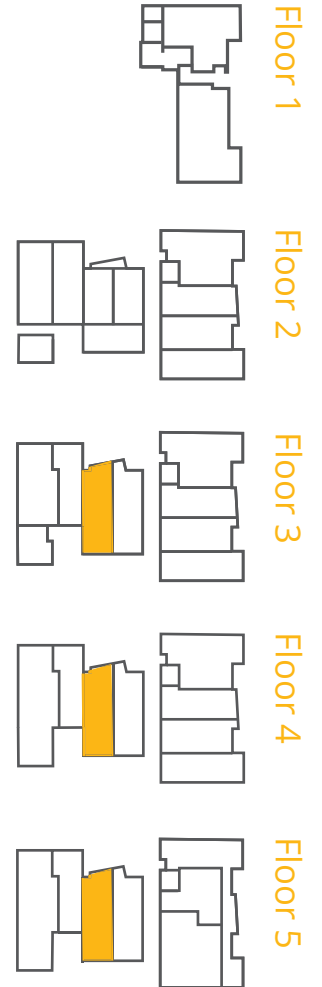

Suites 306, 406, 504

B5

1 Bed/1 Bath

587 sq.ft.

Washer/Dryer

Floorplans are artist's renderings; dimensions and square footages are approximate and are subject to change without notice.

DENNY18.COM
1823 18th Avenue
Seattle, WA 98122