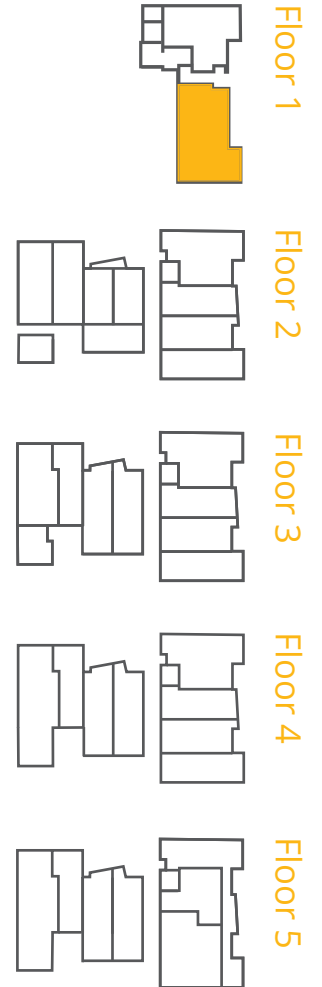

Suite 101

A1a

Open 1 Bed/1 Bath

582 sq.ft.

Washer/Dryer

Floorplans are artist's renderings; dimensions and square footages are approximate and are subject to change without notice.

DENNY18.COM
1823 18th Avenue
Seattle, WA 98122

Suite 102

C4

2 Bed/1 Bath

799 sq.ft.

Washer/Dryer

Floorplans are artist's renderings; dimensions and square footages are approximate and are subject to change without notice.

DENNY18.COM
1823 18th Avenue
Seattle, WA 98122

Suites 201, 301, 401

C1
2 Bed/2 Bath
811 sq.ft.
Washer/Dryer

Floorplans are artist's renderings; dimensions and square footages are approximate and are subject to change without notice.

DENNY18.COM
1823 18th Avenue
Seattle, WA 98122

Suites 202, 302, 402

A2

Open 1 Bed/1 Bath
518 sq.ft.
Washer/Dryer

*Floorplans are artist's renderings;
dimensions and square footages
are approximate and are subject
to change without notice.*

DENNY18.COM
1823 18th Avenue
Seattle, WA 98122