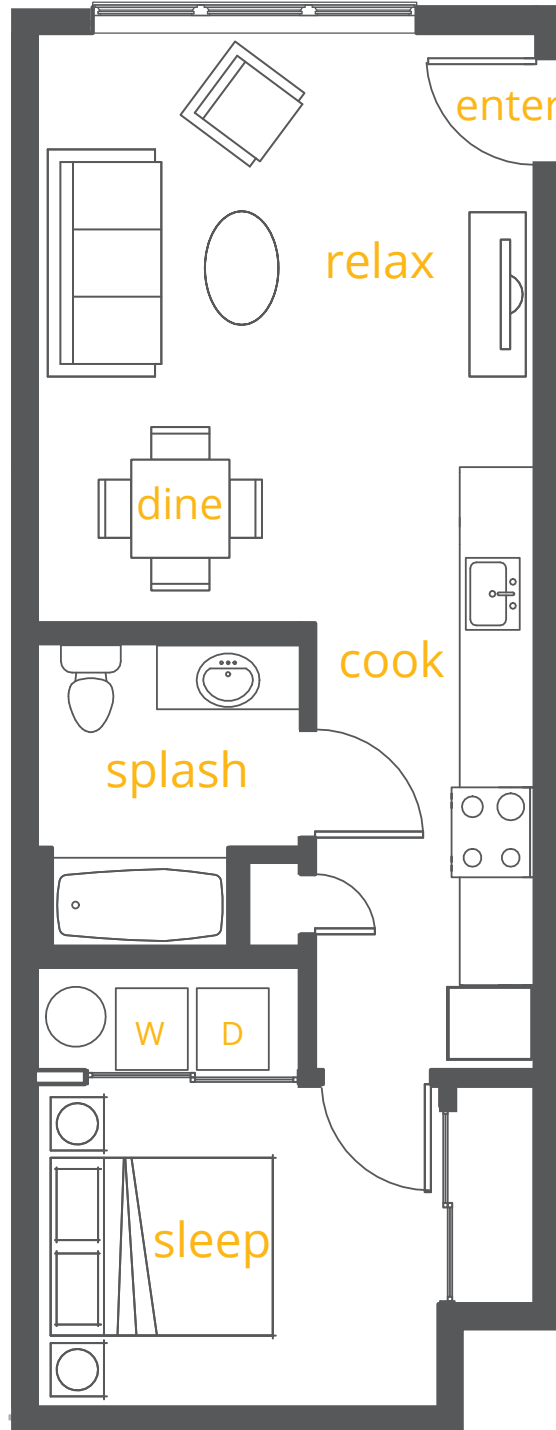

Suites 204, 304, 404

A4

Open 1 Bed/1 Bath
521 sq.ft.
Washer/Dryer

*Floorplans are artist's renderings;
dimensions and square footages
are approximate and are subject
to change without notice.*

DENNY18.COM
1823 18th Avenue
Seattle, WA 98122

Suites 205, 206

S2

Studio/1 Bath
379 sq.ft.
Washer/Dryer

*Floorplans are artist's renderings;
dimensions and square footages
are approximate and are subject
to change without notice.*

DENNY18.COM
1823 18th Avenue
Seattle, WA 98122

Suite 207

B3a
1 Bed/1 Bath
553 sq.ft.
Washer/Dryer

Floorplans are artist's renderings; dimensions and square footages are approximate and are subject to change without notice.

DENNY18.COM
1823 18th Avenue
Seattle, WA 98122

Suite 208

B4

Open 1 Bed/1 Bath

627 sq.ft.

Washer/Dryer

Floorplans are artist's renderings; dimensions and square footages are approximate and are subject to change without notice.

DENNY18.COM
1823 18th Avenue
Seattle, WA 98122