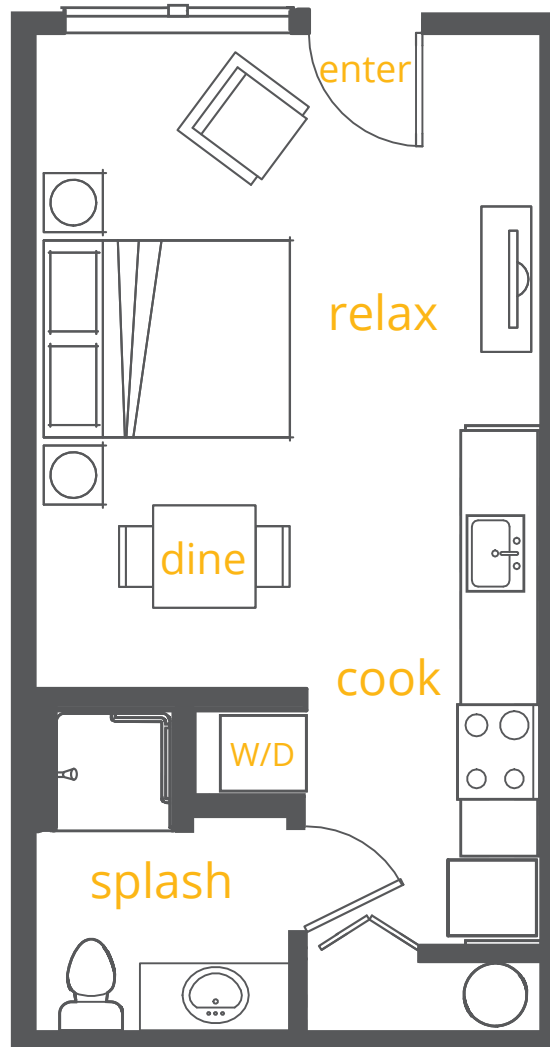

Suites 203, 303, 403

A3

Open 1 Bed/1 Bath
555 sq.ft.
Washer/Dryer

*Floorplans are artist's renderings;
dimensions and square footages
are approximate and are subject
to change without notice.*

DENNY18.COM
1823 18th Avenue
Seattle, WA 98122

Suites 204, 304, 404

A4

Open 1 Bed/1 Bath
521 sq.ft.
Washer/Dryer

*Floorplans are artist's renderings;
dimensions and square footages
are approximate and are subject
to change without notice.*

DENNY18.COM
1823 18th Avenue
Seattle, WA 98122

Suites 205, 206

S2

Studio/1 Bath
379 sq.ft.
Washer/Dryer

*Floorplans are artist's renderings;
dimensions and square footages
are approximate and are subject
to change without notice.*

DENNY18.COM
1823 18th Avenue
Seattle, WA 98122

Suite 207

B3a
1 Bed/1 Bath
553 sq.ft.
Washer/Dryer

Floorplans are artist's renderings; dimensions and square footages are approximate and are subject to change without notice.

DENNY18.COM
1823 18th Avenue
Seattle, WA 98122