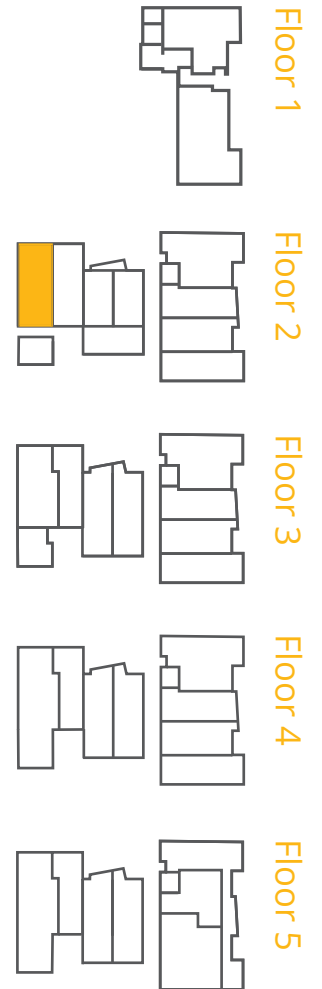

Suite 101

A1a

Open 1 Bed/1 Bath

582 sq.ft.

Washer/Dryer

Floorplans are artist's renderings; dimensions and square footages are approximate and are subject to change without notice.

DENNY18.COM
1823 18th Avenue
Seattle, WA 98122

Suites 205, 206

S2

Studio/1 Bath
379 sq.ft.
Washer/Dryer

*Floorplans are artist's renderings;
dimensions and square footages
are approximate and are subject
to change without notice.*

DENNY18.COM
1823 18th Avenue
Seattle, WA 98122

Suite 207

B3a
1 Bed/1 Bath
553 sq.ft.
Washer/Dryer

Floorplans are artist's renderings; dimensions and square footages are approximate and are subject to change without notice.

DENNY18.COM
1823 18th Avenue
Seattle, WA 98122

Suite 208

B4

Open 1 Bed/1 Bath

627 sq.ft.

Washer/Dryer

Floorplans are artist's renderings; dimensions and square footages are approximate and are subject to change without notice.

DENNY18.COM
1823 18th Avenue
Seattle, WA 98122