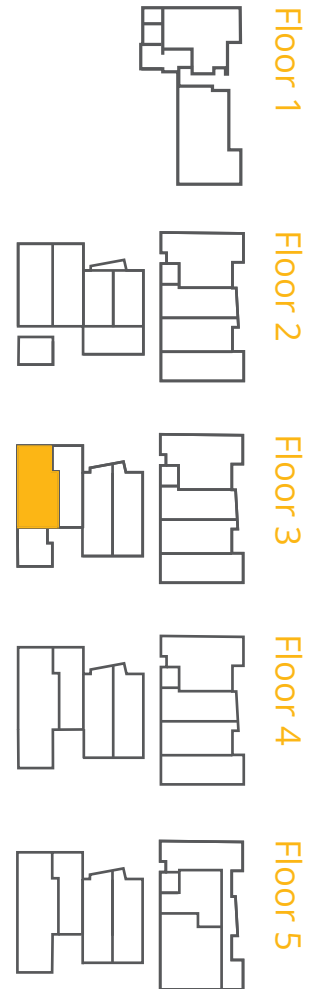

Suite 308

C5

2 Bed/1 Bath

707 sq.ft.

Washer/Dryer

Floorplans are artist's renderings; dimensions and square footages are approximate and are subject to change without notice.

DENNY18.COM
1823 18th Avenue
Seattle, WA 98122