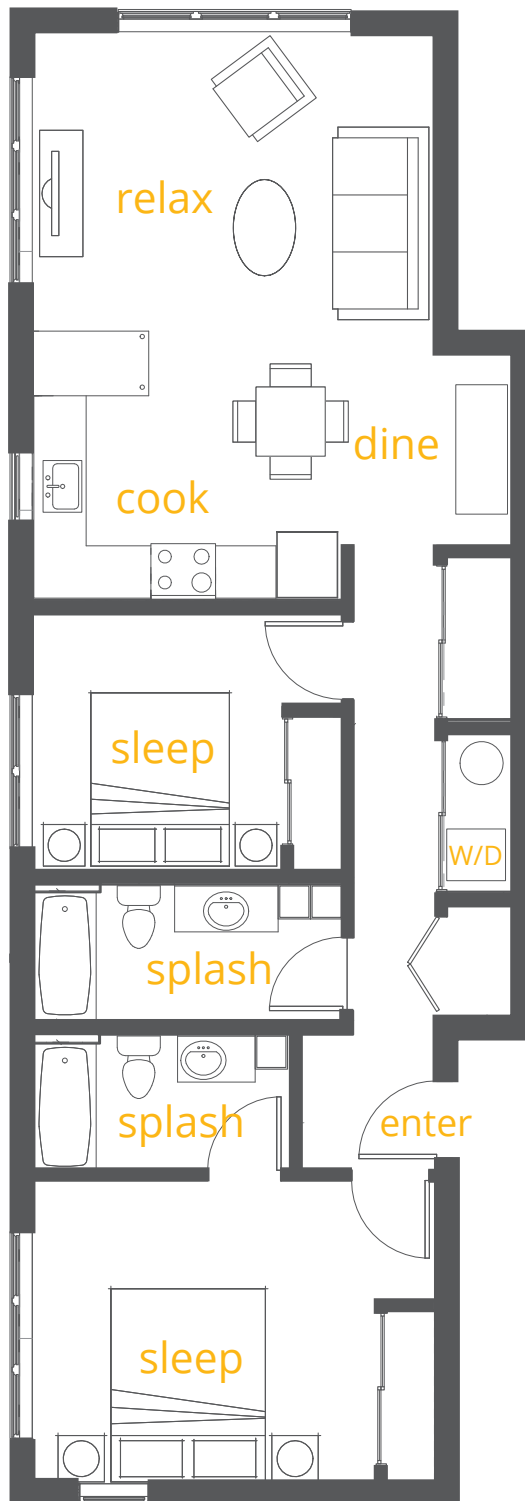

Suite 101

A1a

Open 1 Bed/1 Bath

582 sq.ft.

Washer/Dryer

Floorplans are artist's renderings; dimensions and square footages are approximate and are subject to change without notice.

DENNY18.COM
1823 18th Avenue
Seattle, WA 98122

Suite 102

C4

2 Bed/1 Bath

799 sq.ft.

Washer/Dryer

Floorplans are artist's renderings; dimensions and square footages are approximate and are subject to change without notice.

DENNY18.COM
1823 18th Avenue
Seattle, WA 98122

Suite 309

S1

Studio/1 Bath
275 sq.ft.
Washer/Dryer

*Floorplans are artist's renderings;
dimensions and square footages
are approximate and are subject
to change without notice.*

DENNY18.COM
1823 18th Avenue
Seattle, WA 98122

Suites 408, 506

C2

2 Bed/2 Bath

997 sq.ft.

Washer/Dryer

Floorplans are artist's renderings; dimensions and square footages are approximate and are subject to change without notice.

DENNY18.COM
1823 18th Avenue
Seattle, WA 98122