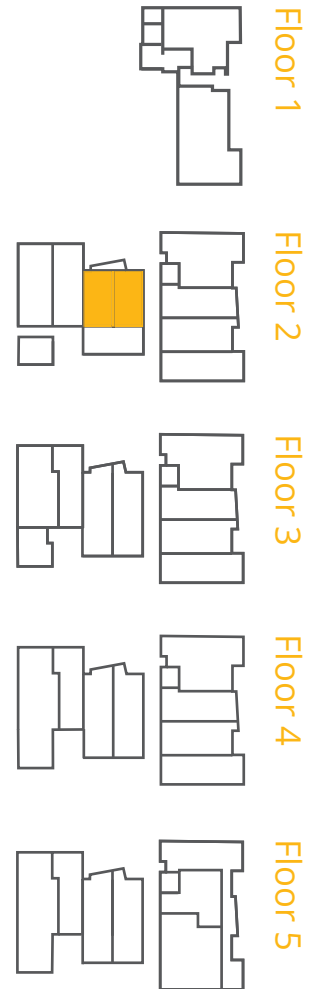

Suite 101

A1a

Open 1 Bed/1 Bath

582 sq.ft.

Washer/Dryer

Floorplans are artist's renderings; dimensions and square footages are approximate and are subject to change without notice.

DENNY18.COM
1823 18th Avenue
Seattle, WA 98122

Suites 204, 304, 404

A4

Open 1 Bed/1 Bath
521 sq.ft.
Washer/Dryer

*Floorplans are artist's renderings;
dimensions and square footages
are approximate and are subject
to change without notice.*

DENNY18.COM
1823 18th Avenue
Seattle, WA 98122

Suites 205, 206

S2

Studio/1 Bath
379 sq.ft.
Washer/Dryer

*Floorplans are artist's renderings;
dimensions and square footages
are approximate and are subject
to change without notice.*

DENNY18.COM
1823 18th Avenue
Seattle, WA 98122

Suite 207

B3a
1 Bed/1 Bath
553 sq.ft.
Washer/Dryer

Floorplans are artist's renderings; dimensions and square footages are approximate and are subject to change without notice.

DENNY18.COM
1823 18th Avenue
Seattle, WA 98122