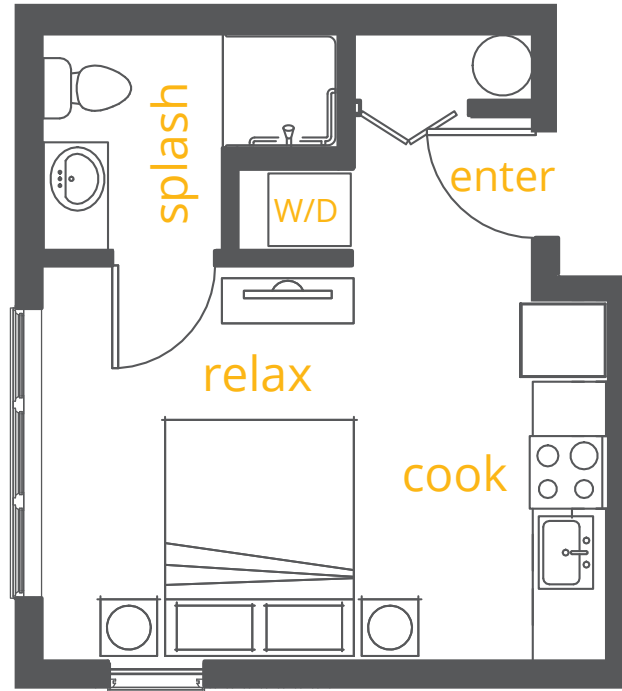

Suite 308

C5

2 Bed/1 Bath

707 sq.ft.

Washer/Dryer

Floorplans are artist's renderings; dimensions and square footages are approximate and are subject to change without notice.

DENNY18.COM
1823 18th Avenue
Seattle, WA 98122

Suite 309

S1

Studio/1 Bath
275 sq.ft.
Washer/Dryer

*Floorplans are artist's renderings;
dimensions and square footages
are approximate and are subject
to change without notice.*

DENNY18.COM
1823 18th Avenue
Seattle, WA 98122