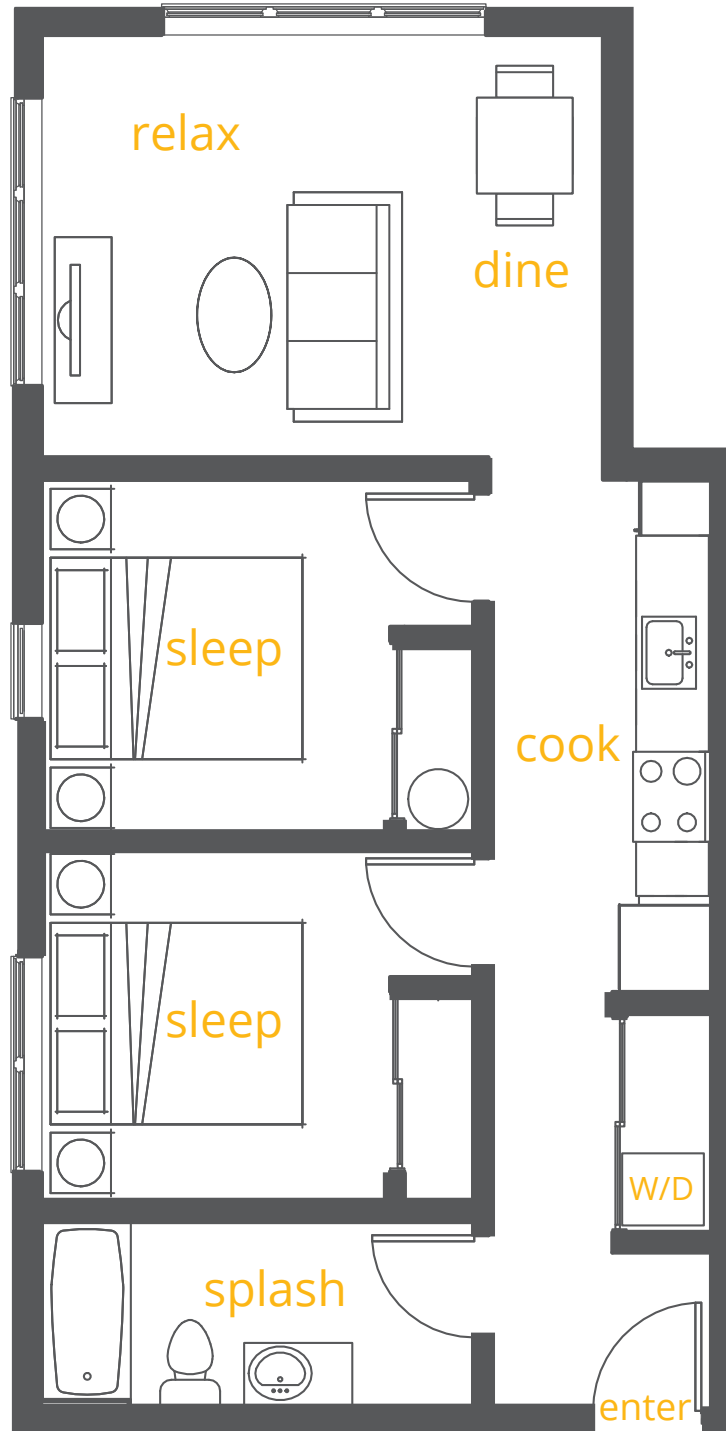

Suites 307, 407, 505

A5

Open 1 Bed/1 Bath

474 sq.ft.

Washer/Dryer

Floorplans are artist's renderings; dimensions and square footages are approximate and are subject to change without notice.

DENNY18.COM
1823 18th Avenue
Seattle, WA 98122

Suite 308

C5

2 Bed/1 Bath

707 sq.ft.

Washer/Dryer

Floorplans are artist's renderings; dimensions and square footages are approximate and are subject to change without notice.

DENNY18.COM
1823 18th Avenue
Seattle, WA 98122

Suite 309

S1

Studio/1 Bath
275 sq.ft.
Washer/Dryer

*Floorplans are artist's renderings;
dimensions and square footages
are approximate and are subject
to change without notice.*

DENNY18.COM
1823 18th Avenue
Seattle, WA 98122