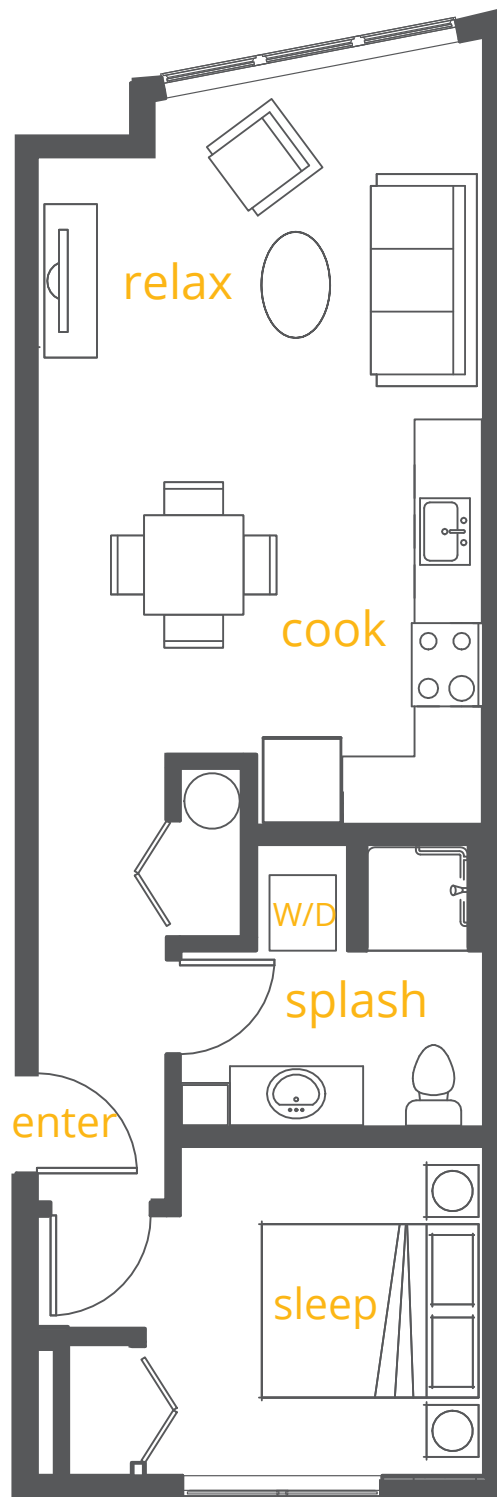

Suite 101

A1a

Open 1 Bed/1 Bath

582 sq.ft.

Washer/Dryer

Floorplans are artist's renderings; dimensions and square footages are approximate and are subject to change without notice.

DENNY18.COM
1823 18th Avenue
Seattle, WA 98122

Suite 209

S3

Studio/1 Bath
365 sq.ft.
Washer/Dryer

*Floorplans are artist's renderings;
dimensions and square footages
are approximate and are subject
to change without notice.*

DENNY18.COM
1823 18th Avenue
Seattle, WA 98122

Suites 305, 405, 503

B2

1 Bed/1 Bath

587 sq.ft.

Washer/Dryer

Floorplans are artist's renderings; dimensions and square footages are approximate and are subject to change without notice.

DENNY18.COM
1823 18th Avenue
Seattle, WA 98122

Suites 306, 406, 504

B5

1 Bed/1 Bath

587 sq.ft.

Washer/Dryer

Floorplans are artist's renderings; dimensions and square footages are approximate and are subject to change without notice.

DENNY18.COM
1823 18th Avenue
Seattle, WA 98122