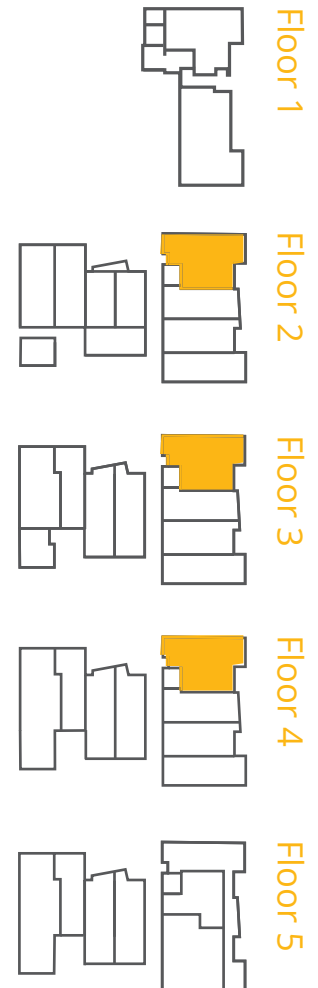

Suite 101

A1a

Open 1 Bed/1 Bath

582 sq.ft.

Washer/Dryer

Floorplans are artist's renderings; dimensions and square footages are approximate and are subject to change without notice.

DENNY18.COM
1823 18th Avenue
Seattle, WA 98122

Suite 102

C4

2 Bed/1 Bath

799 sq.ft.

Washer/Dryer

Floorplans are artist's renderings; dimensions and square footages are approximate and are subject to change without notice.

DENNY18.COM
1823 18th Avenue
Seattle, WA 98122

Suites 201, 301, 401

C1
2 Bed/2 Bath
811 sq.ft.
Washer/Dryer

Floorplans are artist's renderings; dimensions and square footages are approximate and are subject to change without notice.

DENNY18.COM
1823 18th Avenue
Seattle, WA 98122

Suites 202, 302, 402

A2

Open 1 Bed/1 Bath
518 sq.ft.
Washer/Dryer

*Floorplans are artist's renderings;
dimensions and square footages
are approximate and are subject
to change without notice.*

DENNY18.COM
1823 18th Avenue
Seattle, WA 98122