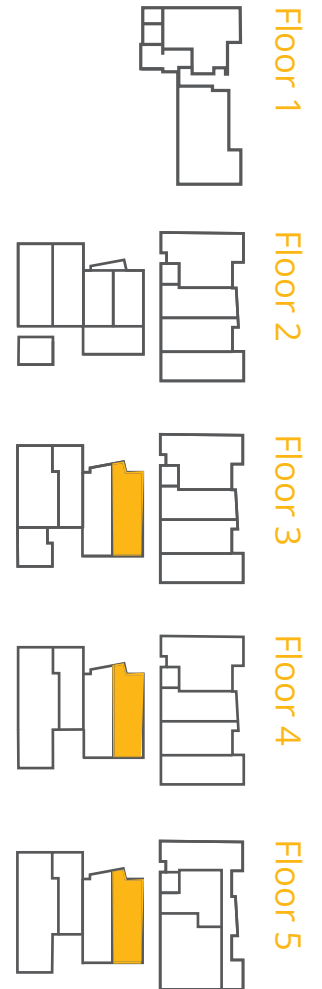

Suite 101

A1a

Open 1 Bed/1 Bath

582 sq.ft.

Washer/Dryer

Floorplans are artist's renderings; dimensions and square footages are approximate and are subject to change without notice.

DENNY18.COM
1823 18th Avenue
Seattle, WA 98122

Suite 102

C4

2 Bed/1 Bath

799 sq.ft.

Washer/Dryer

Floorplans are artist's renderings; dimensions and square footages are approximate and are subject to change without notice.

DENNY18.COM
1823 18th Avenue
Seattle, WA 98122

Suite 209

S3

Studio/1 Bath
365 sq.ft.
Washer/Dryer

*Floorplans are artist's renderings;
dimensions and square footages
are approximate and are subject
to change without notice.*

DENNY18.COM
1823 18th Avenue
Seattle, WA 98122

Suites 305, 405, 503

B2

1 Bed/1 Bath

587 sq.ft.

Washer/Dryer

Floorplans are artist's renderings; dimensions and square footages are approximate and are subject to change without notice.

DENNY18.COM
1823 18th Avenue
Seattle, WA 98122