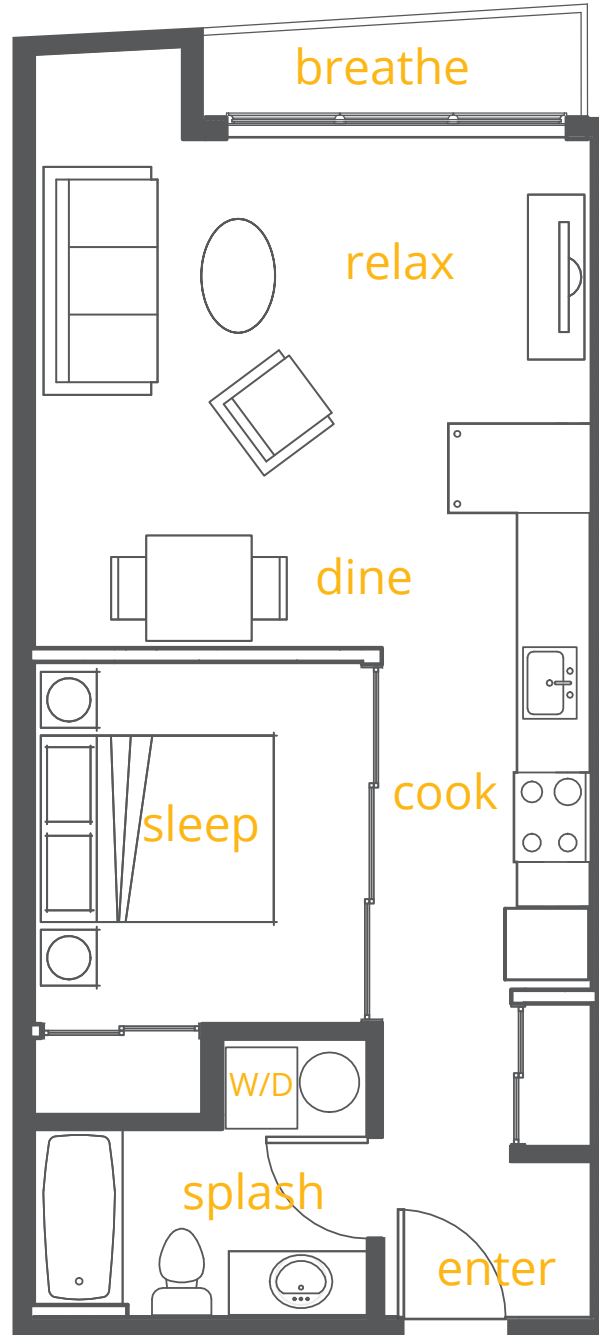

Suites 201, 301, 401

C1
2 Bed/2 Bath
811 sq.ft.
Washer/Dryer

Floorplans are artist's renderings; dimensions and square footages are approximate and are subject to change without notice.

DENNY18.COM
1823 18th Avenue
Seattle, WA 98122

Suites 202, 302, 402

A2

Open 1 Bed/1 Bath
518 sq.ft.
Washer/Dryer

*Floorplans are artist's renderings;
dimensions and square footages
are approximate and are subject
to change without notice.*

DENNY18.COM
1823 18th Avenue
Seattle, WA 98122

Suites 203, 303, 403

A3

Open 1 Bed/1 Bath
555 sq.ft.
Washer/Dryer

*Floorplans are artist's renderings;
dimensions and square footages
are approximate and are subject
to change without notice.*

DENNY18.COM
1823 18th Avenue
Seattle, WA 98122

Suites 204, 304, 404

A4

Open 1 Bed/1 Bath
521 sq.ft.
Washer/Dryer

*Floorplans are artist's renderings;
dimensions and square footages
are approximate and are subject
to change without notice.*

DENNY18.COM
1823 18th Avenue
Seattle, WA 98122