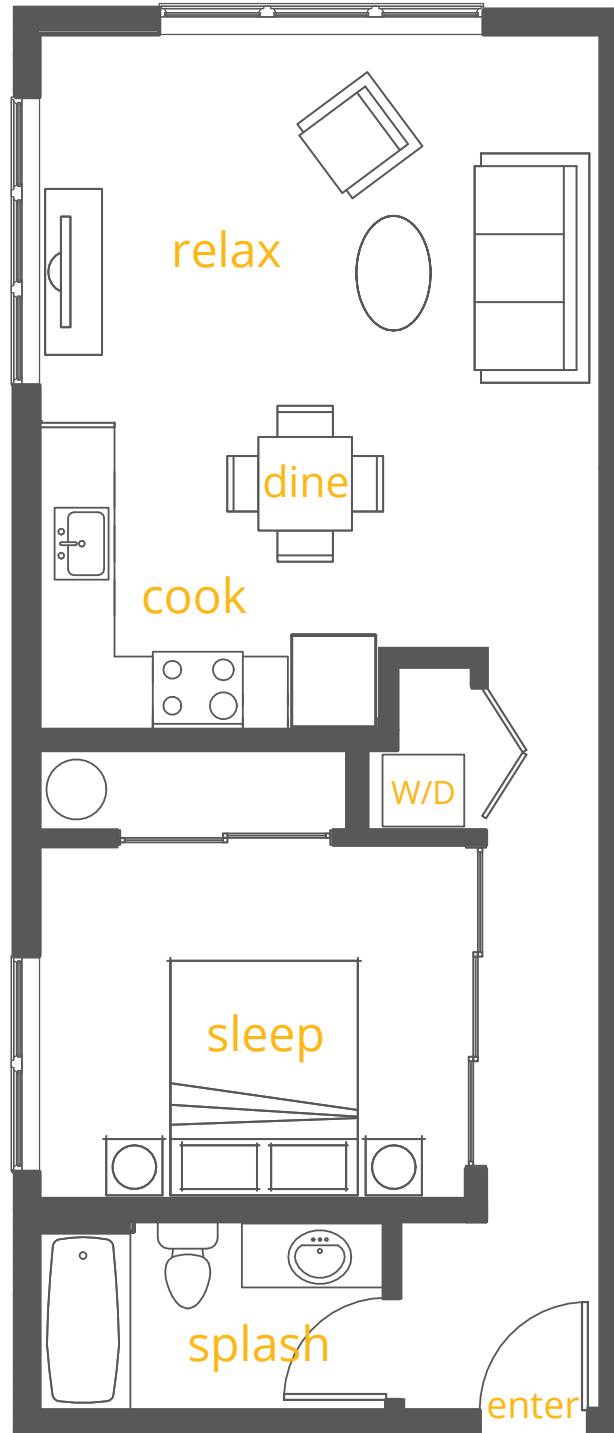

Suites 205, 206

S2

Studio/1 Bath
379 sq.ft.
Washer/Dryer

*Floorplans are artist's renderings;
dimensions and square footages
are approximate and are subject
to change without notice.*

DENNY18.COM
1823 18th Avenue
Seattle, WA 98122

Suite 207

B3a
1 Bed/1 Bath
553 sq.ft.
Washer/Dryer

Floorplans are artist's renderings; dimensions and square footages are approximate and are subject to change without notice.

DENNY18.COM
1823 18th Avenue
Seattle, WA 98122

Suite 208

B4

Open 1 Bed/1 Bath

627 sq.ft.

Washer/Dryer

Floorplans are artist's renderings; dimensions and square footages are approximate and are subject to change without notice.

DENNY18.COM
1823 18th Avenue
Seattle, WA 98122

Suite 209

S3

Studio/1 Bath
365 sq.ft.
Washer/Dryer

*Floorplans are artist's renderings;
dimensions and square footages
are approximate and are subject
to change without notice.*

DENNY18.COM
1823 18th Avenue
Seattle, WA 98122