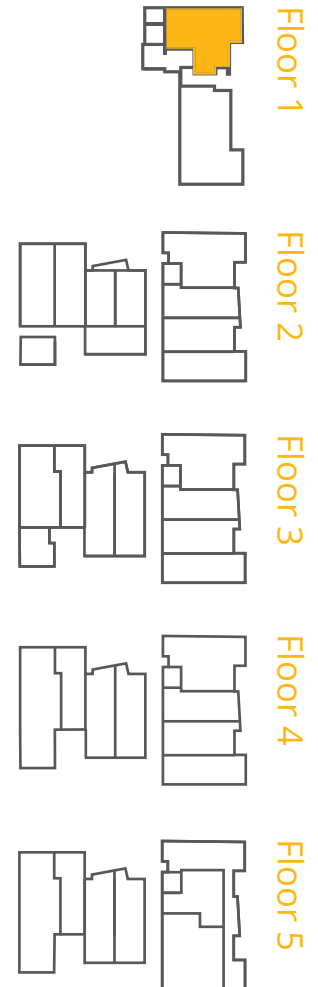

Suite 101

A1a

Open 1 Bed/1 Bath

582 sq.ft.

Washer/Dryer

Floorplans are artist's renderings; dimensions and square footages are approximate and are subject to change without notice.

DENNY18.COM
1823 18th Avenue
Seattle, WA 98122

Suite 102

C4

2 Bed/1 Bath

799 sq.ft.

Washer/Dryer

Floorplans are artist's renderings; dimensions and square footages are approximate and are subject to change without notice.

DENNY18.COM
1823 18th Avenue
Seattle, WA 98122

Suites 201, 301, 401

C1
2 Bed/2 Bath
811 sq.ft.
Washer/Dryer

Floorplans are artist's renderings; dimensions and square footages are approximate and are subject to change without notice.

DENNY18.COM
1823 18th Avenue
Seattle, WA 98122

Suites 202, 302, 402

A2

Open 1 Bed/1 Bath
518 sq.ft.
Washer/Dryer

*Floorplans are artist's renderings;
dimensions and square footages
are approximate and are subject
to change without notice.*

DENNY18.COM
1823 18th Avenue
Seattle, WA 98122