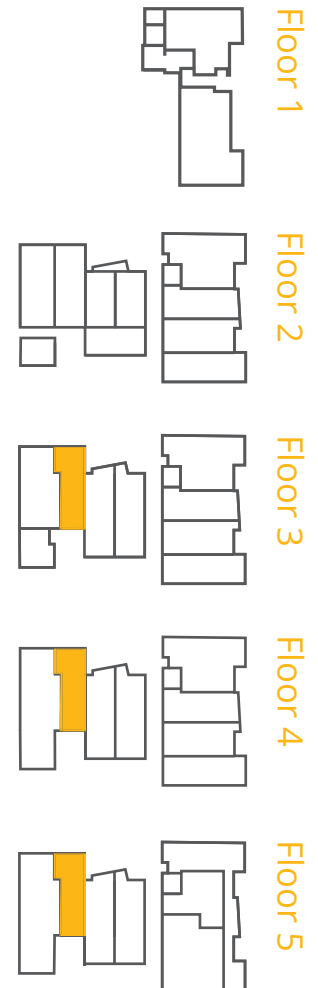

Suites 307, 407, 505

A5

Open 1 Bed/1 Bath

474 sq.ft.

Washer/Dryer

Floorplans are artist's renderings; dimensions and square footages are approximate and are subject to change without notice.

DENNY18.COM
1823 18th Avenue
Seattle, WA 98122