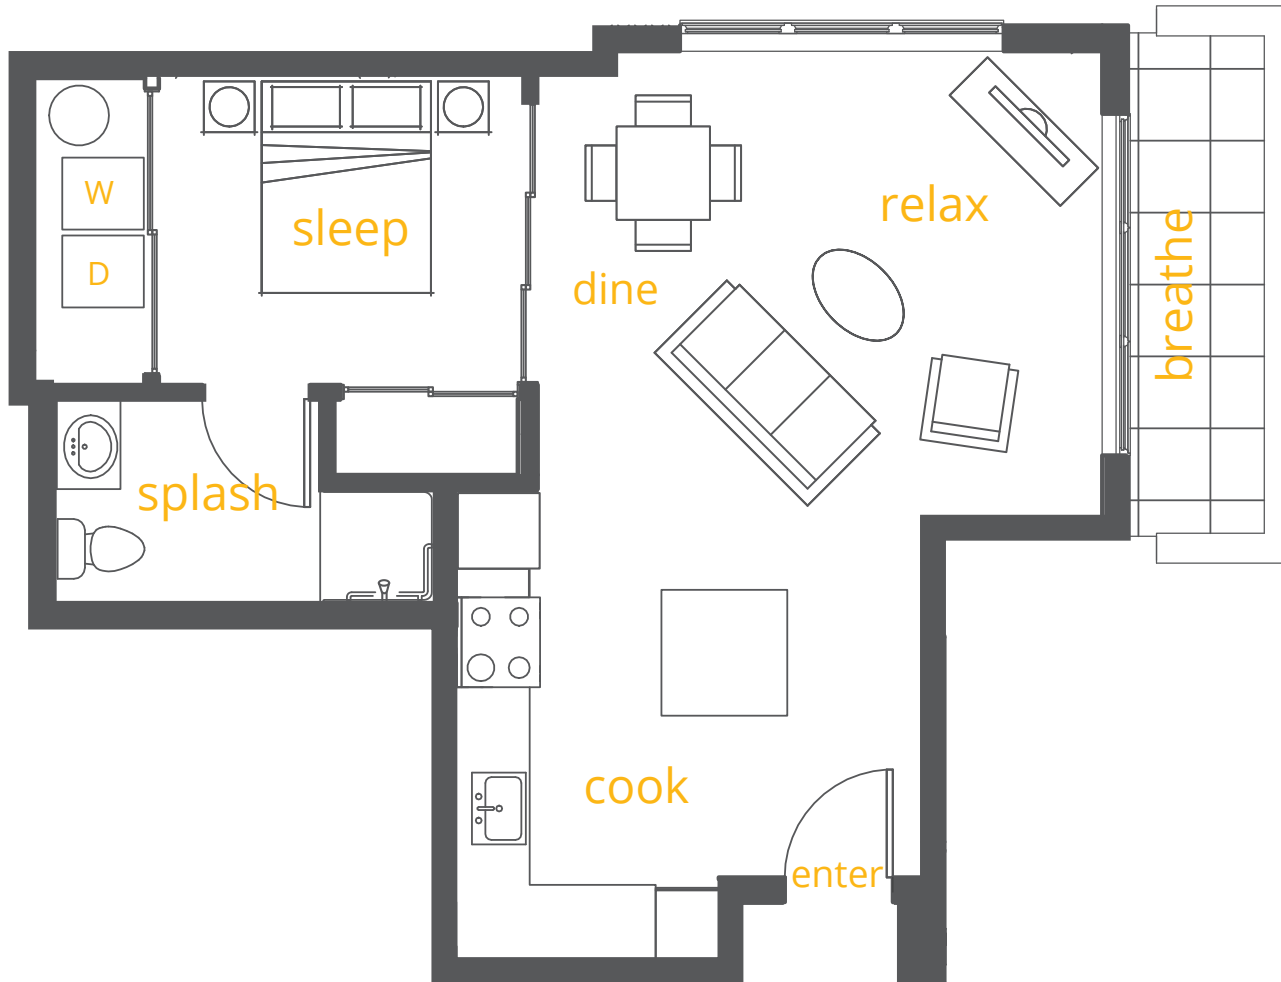

Suite 101

A1a

Open 1 Bed/1 Bath

582 sq.ft.

Washer/Dryer

Floorplans are artist's renderings; dimensions and square footages are approximate and are subject to change without notice.

DENNY18.COM
1823 18th Avenue
Seattle, WA 98122

Suite 102

C4

2 Bed/1 Bath

799 sq.ft.

Washer/Dryer

Floorplans are artist's renderings; dimensions and square footages are approximate and are subject to change without notice.

DENNY18.COM
1823 18th Avenue
Seattle, WA 98122

Suites 201, 301, 401

C1
2 Bed/2 Bath
811 sq.ft.
Washer/Dryer

Floorplans are artist's renderings; dimensions and square footages are approximate and are subject to change without notice.

DENNY18.COM
1823 18th Avenue
Seattle, WA 98122

Suites 202, 302, 402

A2

Open 1 Bed/1 Bath
518 sq.ft.
Washer/Dryer

*Floorplans are artist's renderings;
dimensions and square footages
are approximate and are subject
to change without notice.*

DENNY18.COM
1823 18th Avenue
Seattle, WA 98122