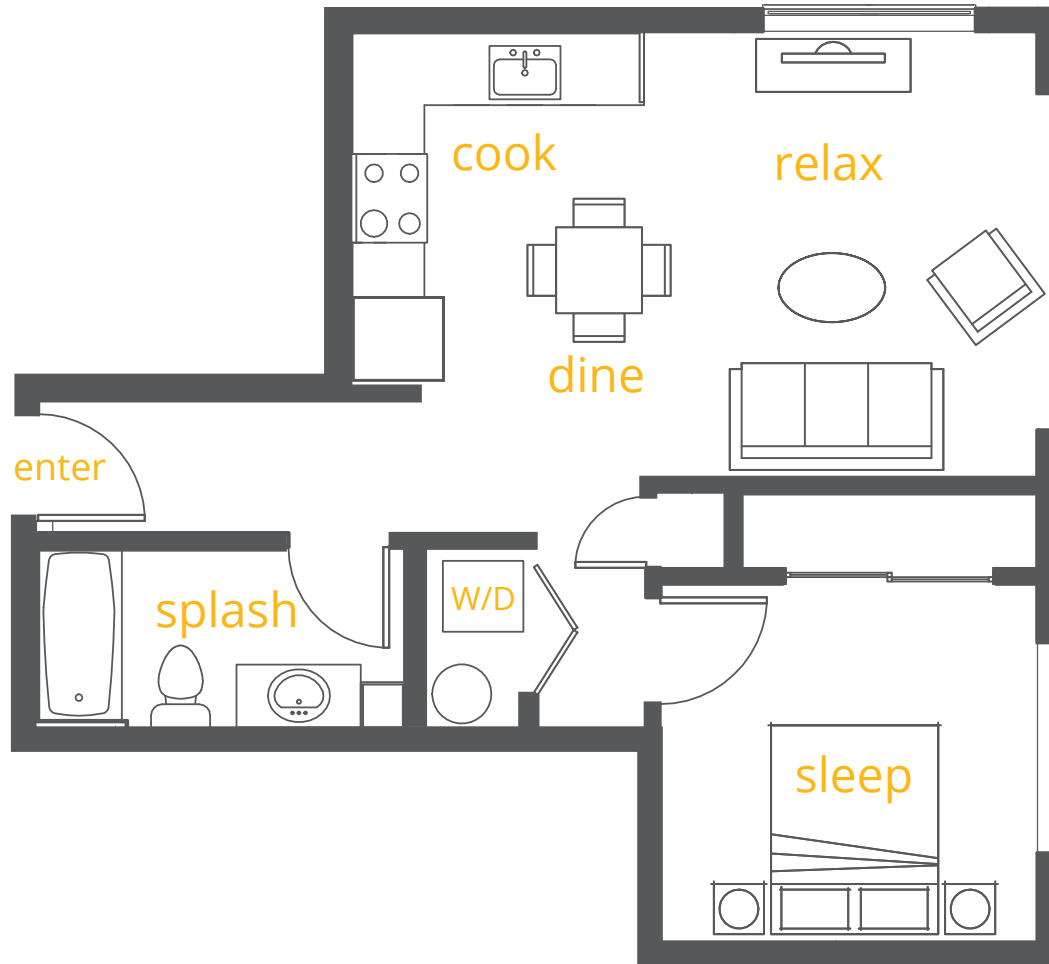

Suite 501

B7

1 Bed/1 Bath

562 sq.ft.

Washer/Dryer

Floorplans are artist's renderings; dimensions and square footages are approximate and are subject to change without notice.

DENNY18.COM
1823 18th Avenue
Seattle, WA 98122