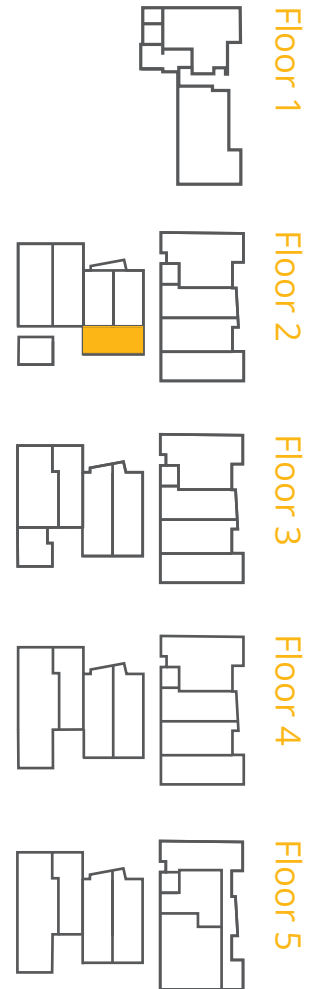

Suite 101

A1a

Open 1 Bed/1 Bath

582 sq.ft.

Washer/Dryer

Floorplans are artist's renderings; dimensions and square footages are approximate and are subject to change without notice.

DENNY18.COM
1823 18th Avenue
Seattle, WA 98122

Suite 102

C4

2 Bed/1 Bath

799 sq.ft.

Washer/Dryer

Floorplans are artist's renderings; dimensions and square footages are approximate and are subject to change without notice.

DENNY18.COM
1823 18th Avenue
Seattle, WA 98122

Suite 208

B4

Open 1 Bed/1 Bath

627 sq.ft.

Washer/Dryer

Floorplans are artist's renderings; dimensions and square footages are approximate and are subject to change without notice.

DENNY18.COM
1823 18th Avenue
Seattle, WA 98122

Suite 209

S3

Studio/1 Bath
365 sq.ft.
Washer/Dryer

*Floorplans are artist's renderings;
dimensions and square footages
are approximate and are subject
to change without notice.*

DENNY18.COM
1823 18th Avenue
Seattle, WA 98122