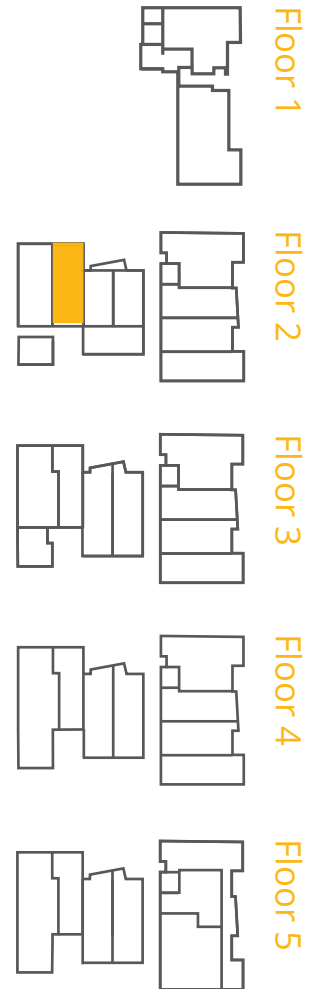

Suite 101

A1a

Open 1 Bed/1 Bath

582 sq.ft.

Washer/Dryer

Floorplans are artist's renderings; dimensions and square footages are approximate and are subject to change without notice.

DENNY18.COM
1823 18th Avenue
Seattle, WA 98122

Suites 205, 206

S2

Studio/1 Bath
379 sq.ft.
Washer/Dryer

*Floorplans are artist's renderings;
dimensions and square footages
are approximate and are subject
to change without notice.*

DENNY18.COM
1823 18th Avenue
Seattle, WA 98122

Suite 207

B3a
1 Bed/1 Bath
553 sq.ft.
Washer/Dryer

Floorplans are artist's renderings; dimensions and square footages are approximate and are subject to change without notice.

DENNY18.COM
1823 18th Avenue
Seattle, WA 98122

Suite 208

B4

Open 1 Bed/1 Bath

627 sq.ft.

Washer/Dryer

Floorplans are artist's renderings; dimensions and square footages are approximate and are subject to change without notice.

DENNY18.COM
1823 18th Avenue
Seattle, WA 98122