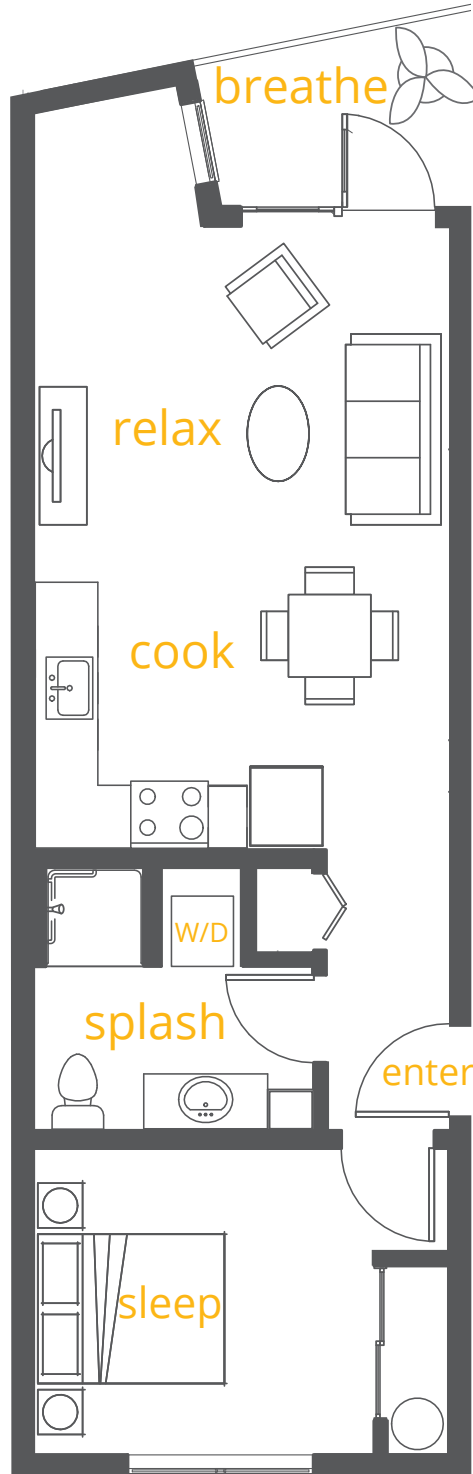

Suite 101

A1a

Open 1 Bed/1 Bath

582 sq.ft.

Washer/Dryer

Floorplans are artist's renderings; dimensions and square footages are approximate and are subject to change without notice.

DENNY18.COM
1823 18th Avenue
Seattle, WA 98122

Suite 208

B4

Open 1 Bed/1 Bath

627 sq.ft.

Washer/Dryer

Floorplans are artist's renderings; dimensions and square footages are approximate and are subject to change without notice.

DENNY18.COM
1823 18th Avenue
Seattle, WA 98122

Suite 209

S3

Studio/1 Bath
365 sq.ft.
Washer/Dryer

*Floorplans are artist's renderings;
dimensions and square footages
are approximate and are subject
to change without notice.*

DENNY18.COM
1823 18th Avenue
Seattle, WA 98122

Suites 305, 405, 503

B2

1 Bed/1 Bath

587 sq.ft.

Washer/Dryer

Floorplans are artist's renderings; dimensions and square footages are approximate and are subject to change without notice.

DENNY18.COM
1823 18th Avenue
Seattle, WA 98122