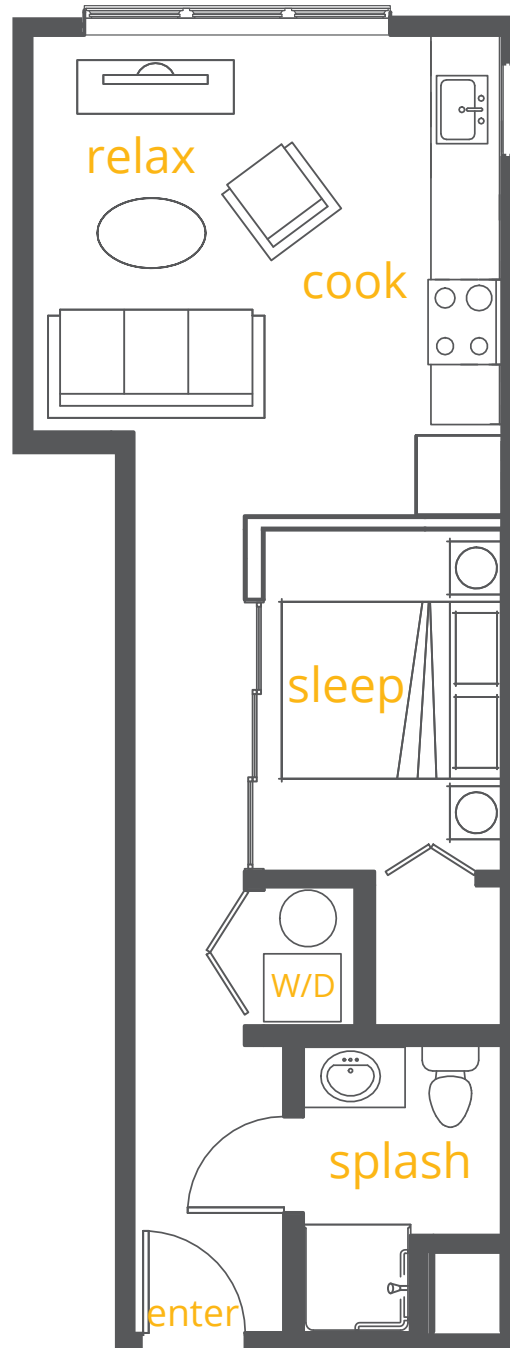

Suites 306, 406, 504

B5

1 Bed/1 Bath

587 sq.ft.

Washer/Dryer

Floorplans are artist's renderings; dimensions and square footages are approximate and are subject to change without notice.

DENNY18.COM
1823 18th Avenue
Seattle, WA 98122

Suites 307, 407, 505

A5

Open 1 Bed/1 Bath

474 sq.ft.

Washer/Dryer

Floorplans are artist's renderings; dimensions and square footages are approximate and are subject to change without notice.

DENNY18.COM
1823 18th Avenue
Seattle, WA 98122