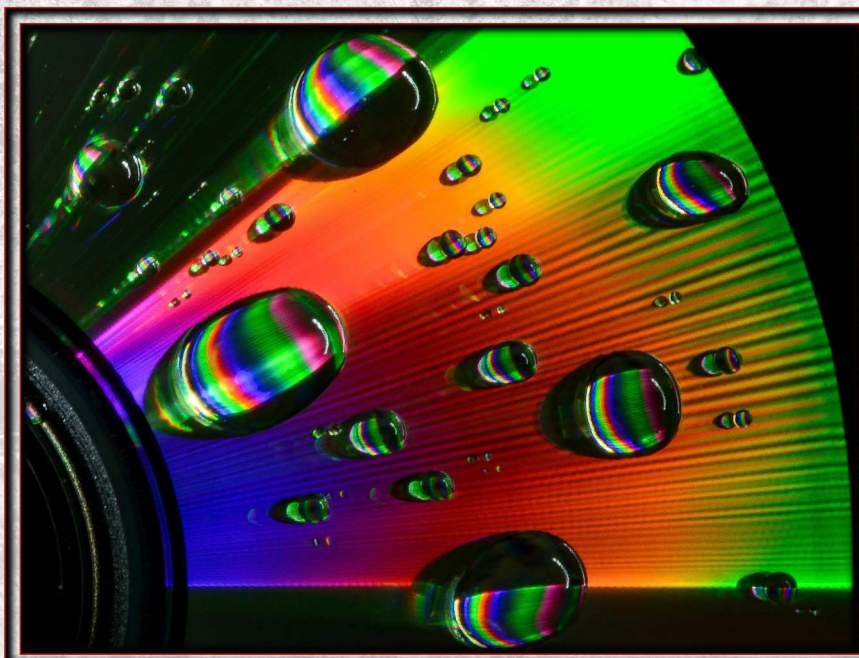

Below - "Boots Court Motel on Rt 66"  
10x20 Self-Matted Mounted Printed on Metallic Paper - \$75

"John's Modern Cabins on Rt 66"  
10x13 Self-Matted Mounted Print - \$40

"Banned From Society"

10x13 Self-Matted Mounted Print - \$40

Above - "Eagle Eye"

10x13 Self-Matted Mounted Print - \$40

Below - The Psychedelic Explorer

10x13 Self-Matted Mounted Print - \$40

Above - "Solar Winds"

11x14 Self-Matted Mounted Print - \$50

Below - "Sea of Trees"