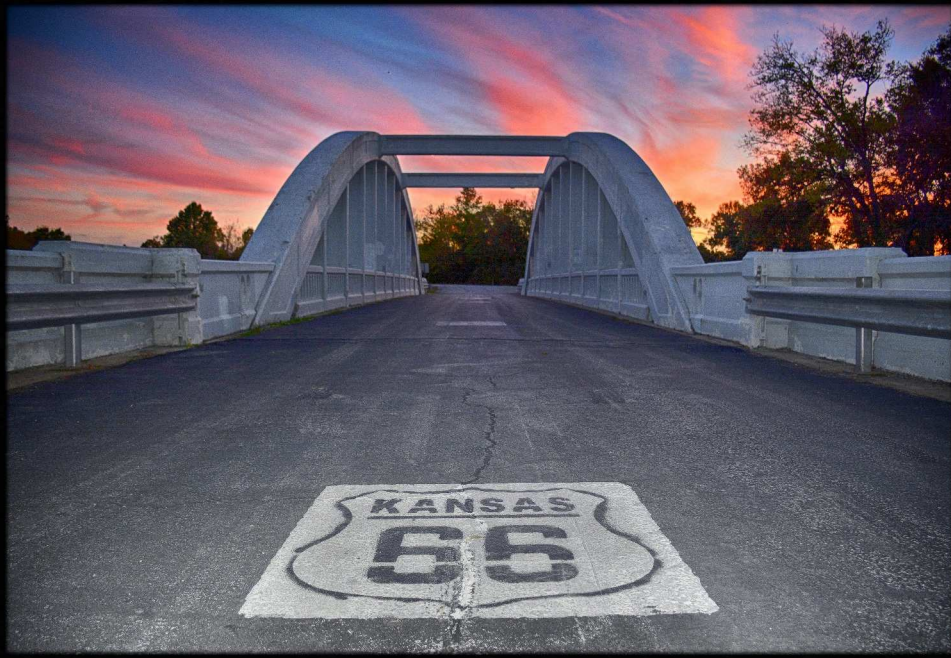

FAMED SCENIC RAILROAD ATTRACTION,  
BUILT IN 1883-84 AS A BRANCH OF THE  
UNION PACIFIC AND LATER ACQUIRED  
BY THE COLORADO AND SOUTHERN.  
HERE THE RAILROAD TRACK LOOPED OVER  
ITSELF, THE HIGH BRIDGE BEING  
75 FEET ABOVE THE TRACK BENEATH.  
DAILY TRAINS BULGING WITH AWED EX-  
CURSIONISTS ONCE CLIMBED THE LOOP.  
IT WAS ABANDONED AND THE HIGH  
TRESTLE DISMANTLED IN 1939.

12x18 Self-Matted Mounted Print - \$65

Below - "Mustangs at Gay Parita"

10x15 Self-Matted Mounted Print - \$45

**"The Way Home"**

**8x10 Self-Matted Mounted Print - \$35**

**16x20 Self-Matted Mounted Print - \$99**

Above - "Sunset at Rainbow Bridge"  
11x14 Self-Matted Mounted Print - \$50

Below - "Kansas 66"  
11x14 Self-Matted Mounted Print - \$50

Above - "Spencer Cafe on Rt 66"  
11x14 Self-Matted Mounted Print - \$50