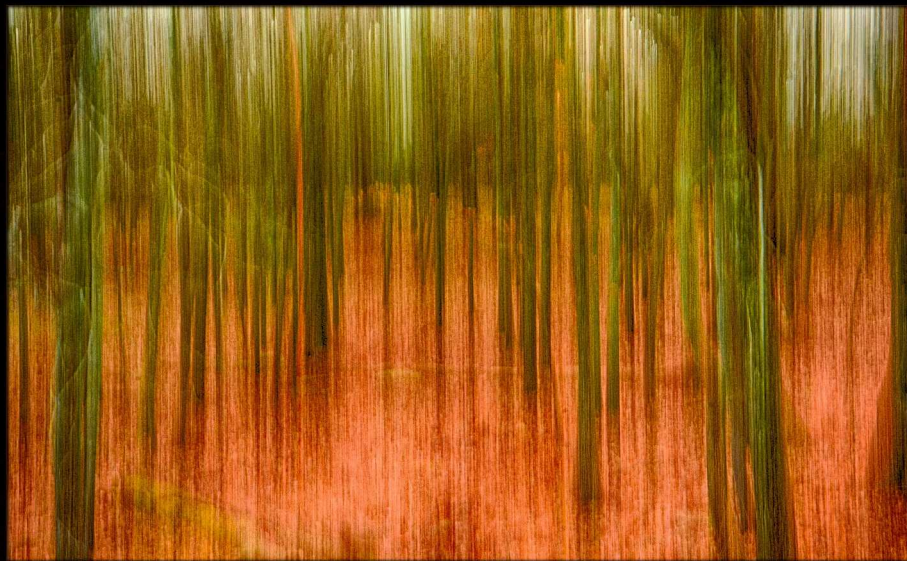

11x14 Self-Matted Mounted Print - $50

Below - "Sea of Trees"

12x18 Self-Matted Mounted Print - $65