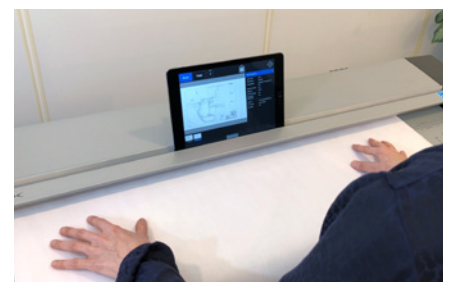

Workflow optimized
Remote control and operate Nextimage software from your tablet with Nextimage Remote.

The Nextimage Remote app for iOS and Android tablets allows the Nextimage software to be operated right on top of the scanner for maximum convenience and user comfort.

Contex solutions are compatible with all leading large-format printers. See the full list at contex.com/nextimage-supported-printers

contex.com/nextimage-software

Contex HQ & EMEA
Global Scanning Denmark A/S
Copenhagen, Denmark
Phone: +45 4814 1122
info@contex.com

Contex Americas
Global Scanning Americas (MD) Inc.
Chantilly, VA, 20151, USA
Phone: +1 (703) 964 9850
salesamericas@contex.com

Contex Japan & Asia
Global Scanning Japan A/S
Yokohama, Japan
Phone: +81 45 548 8547
apac@contex.com