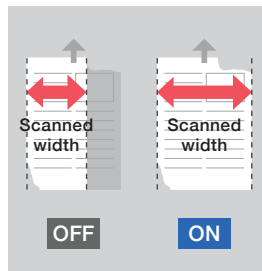

NEXTIMAGE SOFTWARE SPECIFICATIONS	
Built-in wide format printers support	HP, Canon, ENCAD, Epson, MUTOH, Océ, RICOH, Roland, Xerox, others
Min System requirements	1.66GHz Dual Core Processor 2 GB RAM 7200rpm SATA hard drive with 5 GB free space High Speed USB 2.0 interface
Operating systems	Windows 10 and Windows 8.1, 32-bit and 64-bit
File formats	Multipage PDF & TIF, JPG, PDF, PDF/A, DWF, CALS, BMP, JPEG-2000(JP2), JPEG2000 Extended(JPX), TIF-G3, TIF-G4, and others
Supported languages	Chinese, Dutch, English, French, German, Italian, Japanese, Korean, Polish, Russian, Spanish

NEXTIMAGE SCAN+ARCHIVE	NEXTIMAGE REPRO
For powerful and user-friendly scanning and archiving	For the full Nextimage experience, with complete multi-function capabilities plus touch-screen compatibility
Standard Windows Application	Standard Windows Application or Touch-screen mode
SnapScan: Scan – Enhance – Save	

FULL SCAN FUNCTIONS
Batch scanning
REimage (return 'virtually' to your RAW scans to change how you capture them)
Automatic file naming templates
Customize/Edit index color palette
Accounting

FULL IMAGE ADJUSTMENT CONTROL
Auto-rotate
Auto-align/deskew
Sharpen/Smoothen filter
Black/White level adjustment
RGB level adjustments
Histogram view
Measurement tool
TWAIN driver

FULL COPY FUNCTIONS
Supports unlimited printers
Batch copy
Closed loop color calibration
ICC color management

Nextimage software supports all Contex scanners and delivers a complete set of tools to ensure image quality for all tasks.