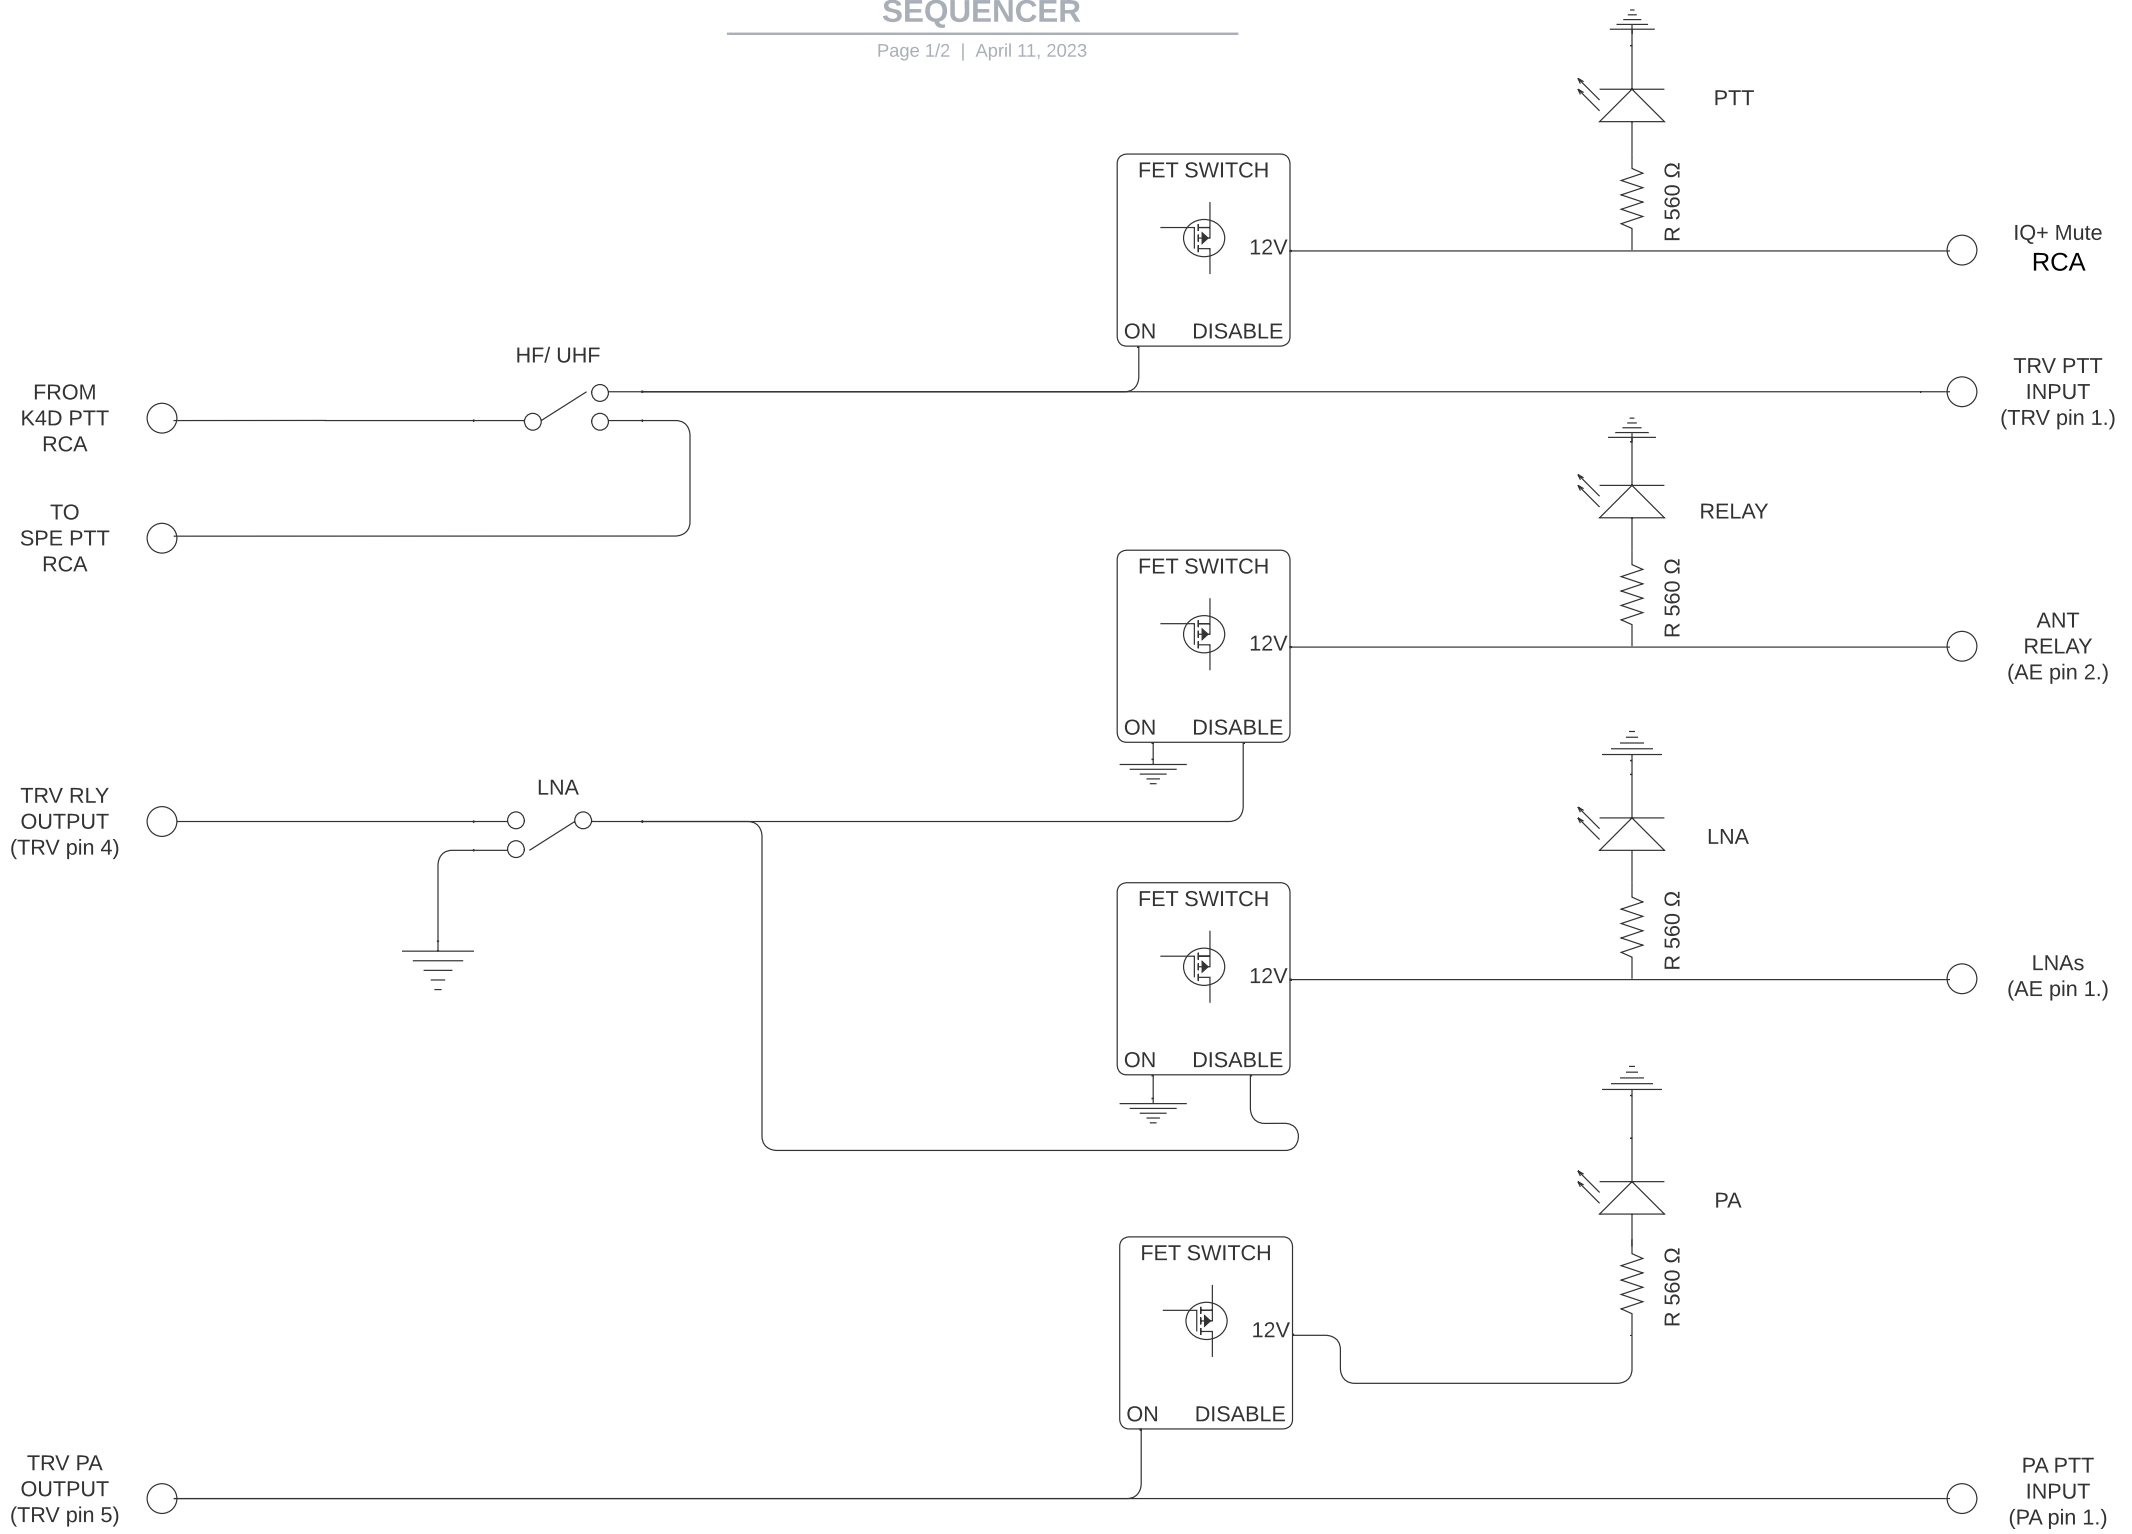

SEQUENCER

Page 1/2 | April 11, 2023

SEQUENCER

Page 2/2 | April 11, 2023

PTT

R 100 Ω

40m loop relay
80m normally open
40m closed = 12 V

40m loop relay
RCA

H/V relay
normally closed = H-pol
12 volts = V-pol

H/V relay
(AE pin X)

12VDC station
power supply
Remote
on/off

Pin 4
Power supply
Remote
on/ off

Pin 1

Khune
MKU 432 G2
Transverter
module

V-pol
Tranverter
(RX only)