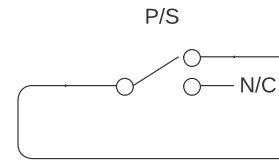

SEQUENCER

Page 1/2 | April 11, 2023

SEQUENCER

Page 2/2 | April 11, 2023

PTT

R 100 Ω

40m loop relay
80m normally open
40m closed = 12 V

40m loop relay
RCA

H/V relay
normally closed = H-pol
12 volts = V-pol

H/V relay
(AE pin X)

12VDC station
power supply
Remote
on/off

Pin 4
Power supply
Remote
on/ off

Pin 1

Khune
MKU 432 G2
Transverter
module

V-pol
Tranverter
(RX only)