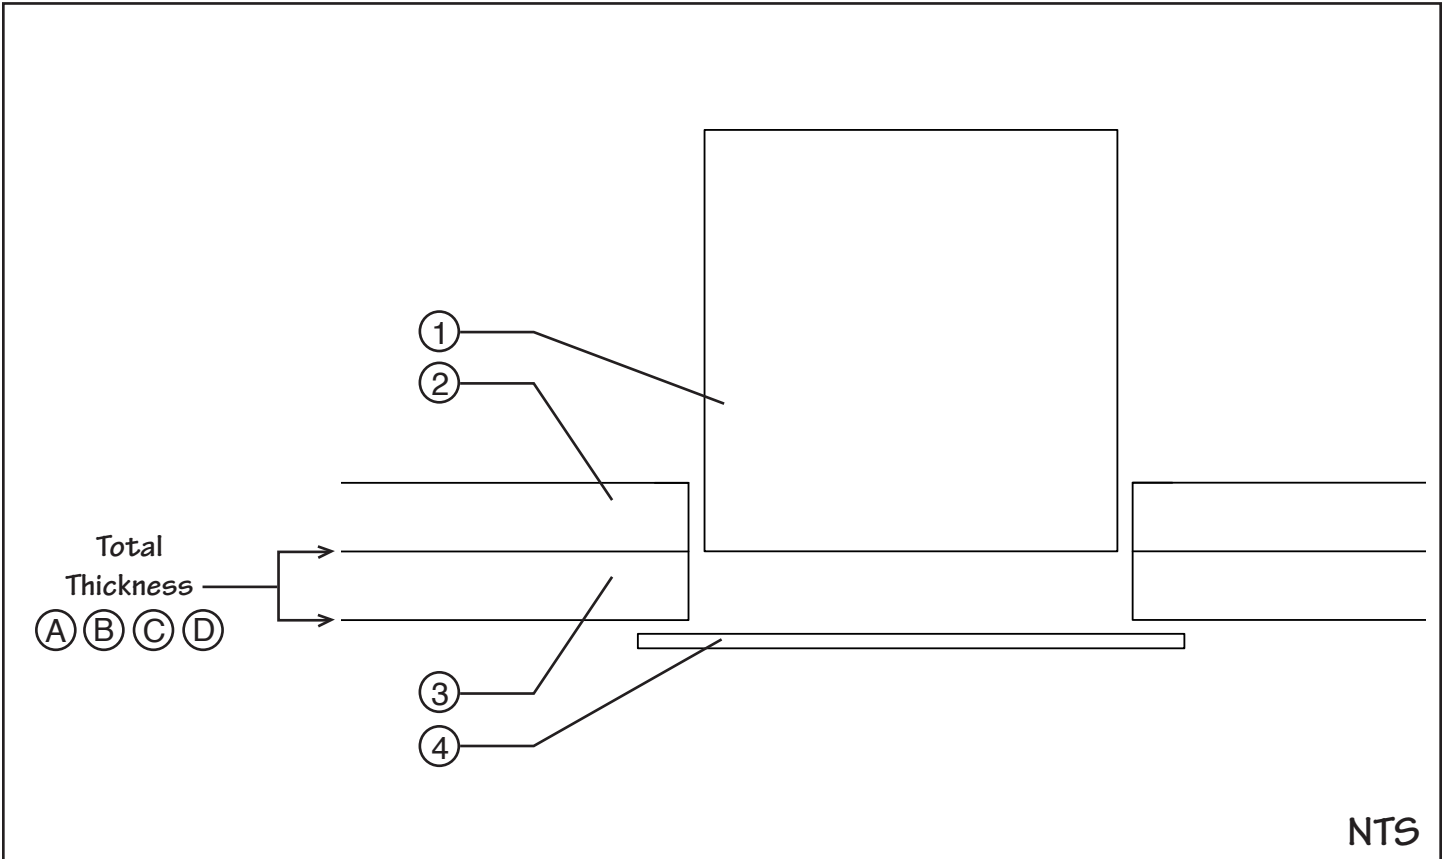

RECESSED LIGHT FIXTURE DETAIL

- 1. Recessed Light Fixture
- 2. 5/8" Gypsum Board
- 3. SonaKrete
- 4. Trim Ring

DIMENSIONS

SYSTEM	(A)	(B)	(C)	(D)
TOTAL THICKNESS	1/4"	3/8"	1/2"	3/4"
LIGHT FIXTURE ROUGH IN BELOW FACE OF SUBSTRATE	FLUSH	FLUSH	FLUSH TO 1/4" MAX	1/4" TO 3/8" MAX