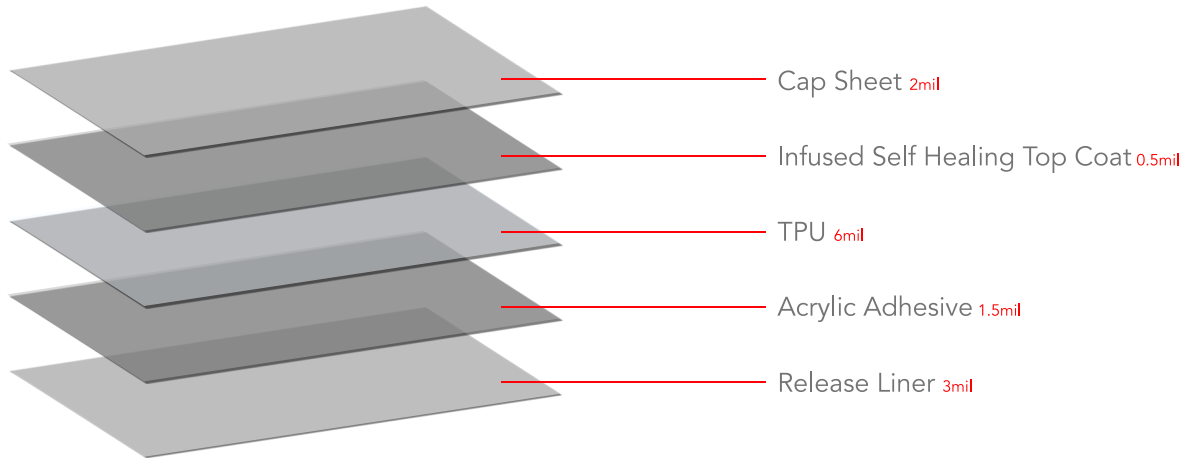

Incognito PPF is a high-quality paint protection film that is virtually invisible, providing your vehicle with excellent protection against scratches, chips, and other damage. Made from top-of-the-line materials, this PPF is engineered to withstand the toughest conditions and maintain its clarity for years to come. Its self-healing properties ensure that minor scratches and swirls disappear on their own, making it the perfect choice for those who want a hassle-free and long-lasting solution to protect their vehicle's paint.

Nominal Thickness Without Liner
200 +/- 10 μm

Product Characteristics

Properties	Unit	Values	Test Method
Thickness	μm	200 +/- 10 (8 mil)	eTQS005
Gloss Value	Gu	> 80	ASTM D523
Peel Adhesion			
30 m	gf/25 m m	> 1,400	ASTM D3330
24 hr	gf/25 m m	> 1,800	ASTM D3330
Elongation at Break	450%		ASTM D882
Self Healing	Heat to less than 80degree C		
Adhesive	Repositionable non-yellowing acrylic		