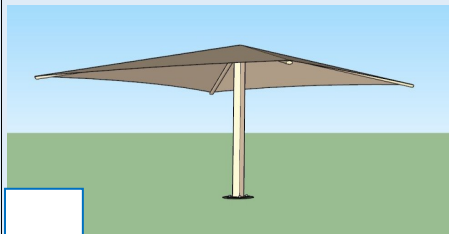

# Types of Shade Structures

Hip Roof Standard Round Tube

Single Pin System

Hip Roof In Tandem

Hip Roof Kyrene

Hip Roof Cantilever

Hip Roof Cantilever with braces

Hip Roof T Post

Hip Roof Extreme Span Square Tube

Four Pin System

Hip Roof Extreme Span In Tandem

Hip Roof Extreme Span Kyrene

Pyramid Standard

Pyramid Single Column

Pyramid Single Column Cantilever

Flat Panel Top Cantilever  
With Standard Fabric Attachment

# Types of Shade Structures

**Flat Panel Top T Post  
With Standard Fabric Attachment**

**Flat Panel  
Single Keder Rail Attachment**

**Flat Panel  
Dual Keder Rail Attachment**

**Flat Panel Side**

**Flat Panel Side Continuous Fabric**

**Sail Standard Four Column**

**Sail Hypar Four Column**

**Sail Standard Three Column**

**Windmill 4-Cols,  
6-Cols, or 8-Columns**

**Kite**

**Pentagon, Hexagon, or Octagon**

**Portable Hip Roof**

**Miscellaneous Notes:**