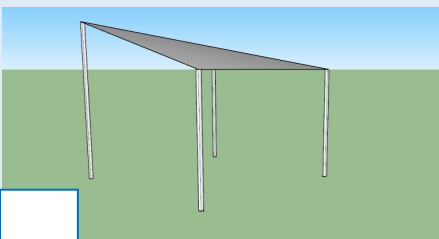

# Types of Shade Structures

Hip Roof Standard Round Tube

Single Pin System

Hip Roof In Tandem

Hip Roof Kyrene

Hip Roof Cantilever

Hip Roof Cantilever with braces

Hip Roof T Post

Hip Roof Extreme Span Square Tube

Four Pin System

Hip Roof Extreme Span In Tandem

Hip Roof Extreme Span Kyrene

Pyramid Standard

Pyramid Single Column

Pyramid Single Column Cantilever

Flat Panel Top Cantilever  
With Standard Fabric Attachment

# Types of Shade Structures

**Flat Panel Top T Post  
With Standard Fabric Attachment**

**Flat Panel  
Single Keder Rail Attachment**

**Flat Panel  
Dual Keder Rail Attachment**

**Flat Panel Side**

**Flat Panel Side Continuous Fabric**

**Sail Standard Four Column**

**Sail Hypar Four Column**

**Sail Standard Three Column**

**Windmill 4-Cols,  
6-Cols, or 8-Columns**

**Kite**

**Pentagon, Hexagon, or Octagon**

**Portable Hip Roof**

**Miscellaneous Notes:**