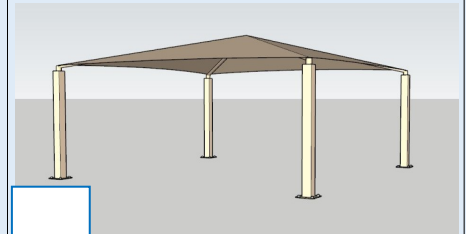

# Types of Shade Structures

Hip Roof Standard Round Tube

Single Pin System

Hip Roof In Tandem

Hip Roof Kyrene

Hip Roof Cantilever

Hip Roof Cantilever with braces

Hip Roof T Post

Hip Roof Extreme Span Square Tube

Four Pin System

Hip Roof Extreme Span In Tandem

Hip Roof Extreme Span Kyrene

Pyramid Standard

Pyramid Single Column

Pyramid Single Column Cantilever

Flat Panel Top Cantilever  
With Standard Fabric Attachment

# Types of Shade Structures

**Flat Panel Top T Post  
With Standard Fabric Attachment**

**Flat Panel  
Single Keder Rail Attachment**

**Flat Panel  
Dual Keder Rail Attachment**

**Flat Panel Side**

**Flat Panel Side Continuous Fabric**

**Sail Standard Four Column**

**Sail Hypar Four Column**

**Sail Standard Three Column**

**Windmill 4-Cols,  
6-Cols, or 8-Columns**

**Kite**

**Pentagon, Hexagon, or Octagon**

**Portable Hip Roof**

**Miscellaneous Notes:**