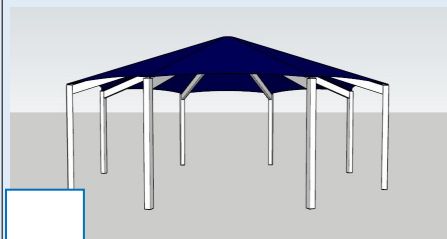

# Types of Shade Structures

Hip Roof Standard Round Tube

Single Pin System

Hip Roof In Tandem

Hip Roof Kyrene

Hip Roof Cantilever

Hip Roof Cantilever with braces

Hip Roof T Post

Hip Roof Extreme Span Square Tube

Four Pin System

Hip Roof Extreme Span In Tandem

Hip Roof Extreme Span Kyrene

Pyramid Standard

Pyramid Single Column

Pyramid Single Column Cantilever

Flat Panel Top Cantilever  
With Standard Fabric Attachment

# Types of Shade Structures

**Flat Panel Top T Post  
With Standard Fabric Attachment**

**Flat Panel  
Single Keder Rail Attachment**

**Flat Panel  
Dual Keder Rail Attachment**

**Flat Panel Side**

**Flat Panel Side Continuous Fabric**

**Sail Standard Four Column**

**Sail Hypar Four Column**

**Sail Standard Three Column**

**Windmill 4-Cols,  
6-Cols, or 8-Columns**

**Kite**

**Pentagon, Hexagon, or Octagon**

**Portable Hip Roof**

**Miscellaneous Notes:**