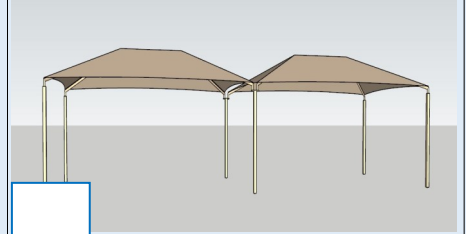

# Types of Shade Structures

Hip Roof Standard Round Tube

Single Pin System

Hip Roof In Tandem

Hip Roof Kyrene

Hip Roof Cantilever

Hip Roof Cantilever with braces

Hip Roof T Post

Hip Roof Extreme Span Square Tube

Four Pin System

Hip Roof Extreme Span In Tandem

Hip Roof Extreme Span Kyrene

Pyramid Standard

Pyramid Single Column

Pyramid Single Column Cantilever

Flat Panel Top Cantilever  
With Standard Fabric Attachment

# Types of Shade Structures

**Flat Panel Top T Post  
With Standard Fabric Attachment**

**Flat Panel  
Single Keder Rail Attachment**

**Flat Panel  
Dual Keder Rail Attachment**

**Flat Panel Side**

**Flat Panel Side Continuous Fabric**

**Sail Standard Four Column**

**Sail Hypar Four Column**

**Sail Standard Three Column**

**Windmill 4-Cols,  
6-Cols, or 8-Columns**

**Kite**

**Pentagon, Hexagon, or Octagon**

**Portable Hip Roof**

**Miscellaneous Notes:**