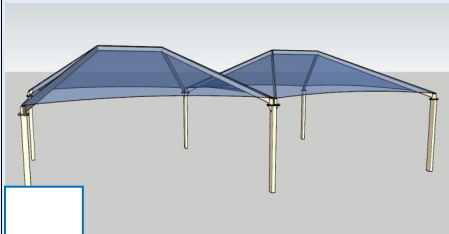

# Types of Shade Structures

Hip Roof Standard Round Tube

Single Pin System

Hip Roof In Tandem

Hip Roof Kyrene

Hip Roof Cantilever

Hip Roof Cantilever with braces

Hip Roof T Post

Hip Roof Extreme Span Square Tube

Four Pin System

Hip Roof Extreme Span In Tandem

Hip Roof Extreme Span Kyrene

Pyramid Standard

Pyramid Single Column

Pyramid Single Column Cantilever

Flat Panel Top Cantilever  
With Standard Fabric Attachment

# Types of Shade Structures

**Flat Panel Top T Post  
With Standard Fabric Attachment**

**Flat Panel  
Single Keder Rail Attachment**

**Flat Panel  
Dual Keder Rail Attachment**

**Flat Panel Side**

**Flat Panel Side Continuous Fabric**

**Sail Standard Four Column**

**Sail Hypar Four Column**

**Sail Standard Three Column**

**Windmill 4-Cols,  
6-Cols, or 8-Columns**

**Kite**

**Pentagon, Hexagon, or Octagon**

**Portable Hip Roof**

**Miscellaneous Notes:**