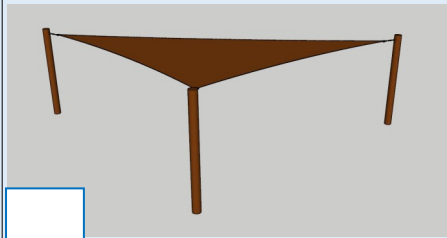

# Types of Shade Structures

Hip Roof Standard Round Tube

Single Pin System

Hip Roof In Tandem

Hip Roof Kyrene

Hip Roof Cantilever

Hip Roof Cantilever with braces

Hip Roof T Post

Hip Roof Extreme Span Square Tube

Four Pin System

Hip Roof Extreme Span In Tandem

Hip Roof Extreme Span Kyrene

Pyramid Standard

Pyramid Single Column

Pyramid Single Column Cantilever

Flat Panel Top Cantilever  
With Standard Fabric Attachment

# Types of Shade Structures

**Flat Panel Top T Post  
With Standard Fabric Attachment**

**Flat Panel  
Single Keder Rail Attachment**

**Flat Panel  
Dual Keder Rail Attachment**

**Flat Panel Side**

**Flat Panel Side Continuous Fabric**

**Sail Standard Four Column**

**Sail Hypar Four Column**

**Sail Standard Three Column**

**Windmill 4-Cols,  
6-Cols, or 8-Columns**

**Kite**

**Pentagon, Hexagon, or Octagon**

**Portable Hip Roof**

**Miscellaneous Notes:**