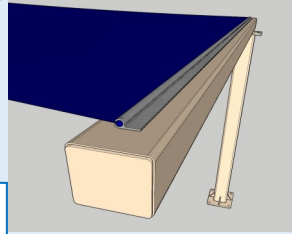

# Types of Shade Structures

Hip Roof Standard Round Tube

Single Pin System

Hip Roof In Tandem

Hip Roof Kyrene

Hip Roof Cantilever

Hip Roof Cantilever with braces

Hip Roof T Post

Hip Roof Extreme Span Square Tube

Four Pin System

Hip Roof Extreme Span In Tandem

Hip Roof Extreme Span Kyrene

Pyramid Standard

Pyramid Single Column

Pyramid Single Column Cantilever

Flat Panel Top Cantilever  
With Standard Fabric Attachment

# Types of Shade Structures

**Flat Panel Top T Post  
With Standard Fabric Attachment**

**Flat Panel  
Single Keder Rail Attachment**

**Flat Panel  
Dual Keder Rail Attachment**

**Flat Panel Side**

**Flat Panel Side Continuous Fabric**

**Sail Standard Four Column**

**Sail Hypar Four Column**

**Sail Standard Three Column**

**Windmill 4-Cols,  
6-Cols, or 8-Columns**

**Kite**

**Pentagon, Hexagon, or Octagon**

**Portable Hip Roof**

**Miscellaneous Notes:**