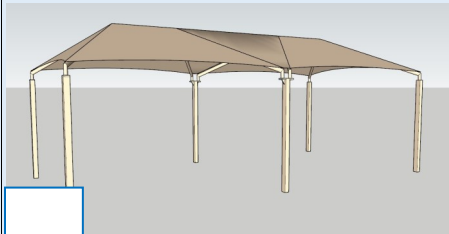

# Types of Shade Structures

Hip Roof Standard Round Tube

Single Pin System

Hip Roof In Tandem

Hip Roof Kyrene

Hip Roof Cantilever

Hip Roof Cantilever with braces

Hip Roof T Post

Hip Roof Extreme Span Square Tube

Four Pin System

Hip Roof Extreme Span In Tandem

Hip Roof Extreme Span Kyrene

Pyramid Standard

Pyramid Single Column

Pyramid Single Column Cantilever

Flat Panel Top Cantilever  
With Standard Fabric Attachment

# Types of Shade Structures

**Flat Panel Top T Post  
With Standard Fabric Attachment**

**Flat Panel  
Single Keder Rail Attachment**

**Flat Panel  
Dual Keder Rail Attachment**

**Flat Panel Side**

**Flat Panel Side Continuous Fabric**

**Sail Standard Four Column**

**Sail Hypar Four Column**

**Sail Standard Three Column**

**Windmill 4-Cols,  
6-Cols, or 8-Columns**

**Kite**

**Pentagon, Hexagon, or Octagon**

**Portable Hip Roof**

**Miscellaneous Notes:**