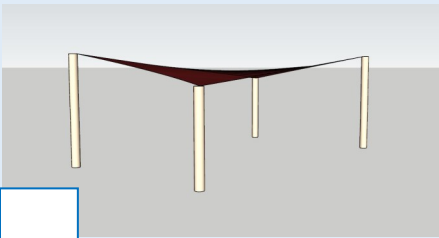

# Types of Shade Structures

Hip Roof Standard Round Tube

Single Pin System

Hip Roof In Tandem

Hip Roof Kyrene

Hip Roof Cantilever

Hip Roof Cantilever with braces

Hip Roof T Post

Hip Roof Extreme Span Square Tube

Four Pin System

Hip Roof Extreme Span In Tandem

Hip Roof Extreme Span Kyrene

Pyramid Standard

Pyramid Single Column

Pyramid Single Column Cantilever

Flat Panel Top Cantilever  
With Standard Fabric Attachment

# Types of Shade Structures

**Flat Panel Top T Post  
With Standard Fabric Attachment**

**Flat Panel  
Single Keder Rail Attachment**

**Flat Panel  
Dual Keder Rail Attachment**

**Flat Panel Side**

**Flat Panel Side Continuous Fabric**

**Sail Standard Four Column**

**Sail Hypar Four Column**

**Sail Standard Three Column**

**Windmill 4-Cols,  
6-Cols, or 8-Columns**

**Kite**

**Pentagon, Hexagon, or Octagon**

**Portable Hip Roof**

**Miscellaneous Notes:**