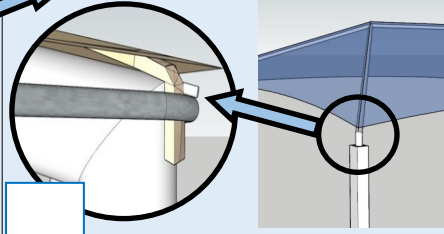

# Types of Shade Structures

Hip Roof Standard Round Tube

Single Pin System

Hip Roof In Tandem

Hip Roof Kyrene

Hip Roof Cantilever

Hip Roof Cantilever with braces

Hip Roof T Post

Hip Roof Extreme Span Square Tube

Four Pin System

Hip Roof Extreme Span In Tandem

Hip Roof Extreme Span Kyrene

Pyramid Standard

Pyramid Single Column

Pyramid Single Column Cantilever

Flat Panel Top Cantilever  
With Standard Fabric Attachment

# Types of Shade Structures

**Flat Panel Top T Post  
With Standard Fabric Attachment**

**Flat Panel  
Single Keder Rail Attachment**

**Flat Panel  
Dual Keder Rail Attachment**

**Flat Panel Side**

**Flat Panel Side Continuous Fabric**