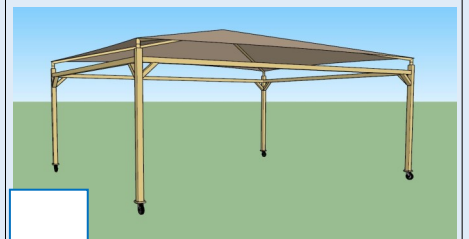

# Types of Shade Structures

Hip Roof Standard Round Tube

Single Pin System

Hip Roof In Tandem

Hip Roof Kyrene

Hip Roof Cantilever

Hip Roof Cantilever with braces

Hip Roof T Post

Hip Roof Extreme Span Square Tube

Four Pin System

Hip Roof Extreme Span In Tandem

Hip Roof Extreme Span Kyrene

Pyramid Standard

Pyramid Single Column

Pyramid Single Column Cantilever

Flat Panel Top Cantilever  
With Standard Fabric Attachment

# Types of Shade Structures

**Flat Panel Top T Post  
With Standard Fabric Attachment**

**Flat Panel  
Single Keder Rail Attachment**

**Flat Panel  
Dual Keder Rail Attachment**

**Flat Panel Side**

**Flat Panel Side Continuous Fabric**

**Sail Standard Four Column**

**Sail Hypar Four Column**

**Sail Standard Three Column**

**Windmill 4-Cols,  
6-Cols, or 8-Columns**

**Kite**

**Pentagon, Hexagon, or Octagon**

**Portable Hip Roof**

**Miscellaneous Notes:**