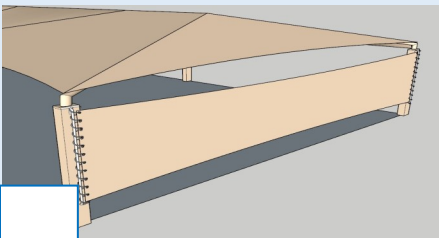

# Types of Shade Structures

Hip Roof Standard Round Tube

Single Pin System

Hip Roof In Tandem

Hip Roof Kyrene

Hip Roof Cantilever

Hip Roof Cantilever with braces

Hip Roof T Post

Hip Roof Extreme Span Square Tube

Four Pin System

Hip Roof Extreme Span In Tandem

Hip Roof Extreme Span Kyrene

Pyramid Standard

Pyramid Single Column

Pyramid Single Column Cantilever

Flat Panel Top Cantilever  
With Standard Fabric Attachment

# Types of Shade Structures

**Flat Panel Top T Post  
With Standard Fabric Attachment**

**Flat Panel  
Single Keder Rail Attachment**

**Flat Panel  
Dual Keder Rail Attachment**

**Flat Panel Side**

**Flat Panel Side Continuous Fabric**

**Sail Standard Four Column**

**Sail Hypar Four Column**

**Sail Standard Three Column**

**Windmill 4-Cols,  
6-Cols, or 8-Columns**

**Kite**

**Pentagon, Hexagon, or Octagon**

**Portable Hip Roof**

**Miscellaneous Notes:**