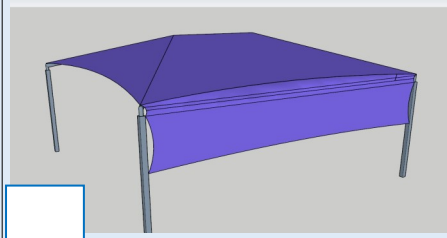

# Types of Shade Structures

Hip Roof Standard Round Tube

Single Pin System

Hip Roof In Tandem

Hip Roof Kyrene

Hip Roof Cantilever

Hip Roof Cantilever with braces

Hip Roof T Post

Hip Roof Extreme Span Square Tube

Four Pin System

Hip Roof Extreme Span In Tandem

Hip Roof Extreme Span Kyrene

Pyramid Standard

Pyramid Single Column

Pyramid Single Column Cantilever

Flat Panel Top Cantilever  
With Standard Fabric Attachment

# Types of Shade Structures

**Flat Panel Top T Post  
With Standard Fabric Attachment**

**Flat Panel  
Single Keder Rail Attachment**

**Flat Panel  
Dual Keder Rail Attachment**

**Flat Panel Side**

**Flat Panel Side Continuous Fabric**

**Sail Standard Four Column**

**Sail Hypar Four Column**

**Sail Standard Three Column**

**Windmill 4-Cols,  
6-Cols, or 8-Columns**

**Kite**

**Pentagon, Hexagon, or Octagon**

**Portable Hip Roof**

**Miscellaneous Notes:**