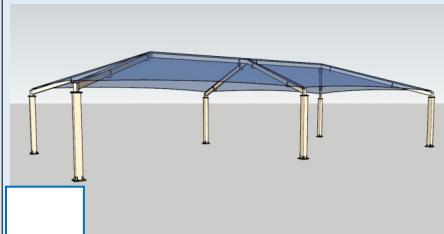

# Types of Shade Structures

Hip Roof Standard Round Tube

Single Pin System

Hip Roof In Tandem

Hip Roof Kyrene

Hip Roof Cantilever

Hip Roof Cantilever with braces

Hip Roof T Post

Hip Roof Extreme Span Square Tube

Four Pin System

Hip Roof Extreme Span In Tandem

Hip Roof Extreme Span Kyrene

Pyramid Standard

Pyramid Single Column

Pyramid Single Column Cantilever

Flat Panel Top Cantilever  
With Standard Fabric Attachment

# Types of Shade Structures

**Flat Panel Top T Post  
With Standard Fabric Attachment**

**Flat Panel  
Single Keder Rail Attachment**

**Flat Panel  
Dual Keder Rail Attachment**

**Flat Panel Side**

**Flat Panel Side Continuous Fabric**

**Sail Standard Four Column**

**Sail Hypar Four Column**

**Sail Standard Three Column**

**Windmill 4-Cols,  
6-Cols, or 8-Columns**

**Kite**

**Pentagon, Hexagon, or Octagon**

**Portable Hip Roof**

**Miscellaneous Notes:**