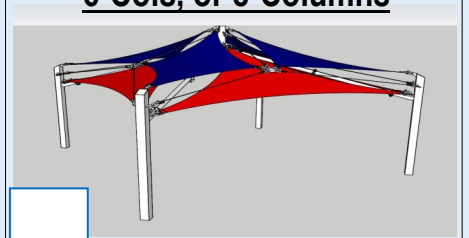

# Types of Shade Structures

Hip Roof Standard Round Tube

Single Pin System

Hip Roof In Tandem

Hip Roof Kyrene

Hip Roof Cantilever

Hip Roof Cantilever with braces

Hip Roof T Post

# Types of Shade Structures

**Flat Panel Top T Post  
With Standard Fabric Attachment**

**Flat Panel  
Single Keder Rail Attachment**

**Flat Panel  
Dual Keder Rail Attachment**

**Flat Panel Side**

**Flat Panel Side Continuous Fabric**

**Sail Standard Four Column**

**Sail Hypar Four Column**

**Sail Standard Three Column**

**Windmill 4-Cols,  
6-Cols, or 8-Columns**

**Kite**

**Pentagon, Hexagon, or Octagon**

**Portable Hip Roof**

**Miscellaneous Notes:**