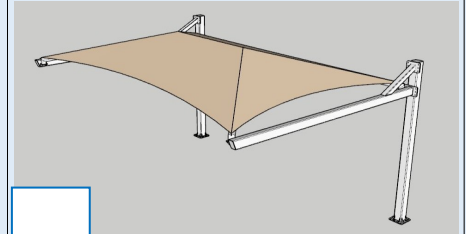

# Types of Shade Structures

Hip Roof Standard Round Tube

Single Pin System

Hip Roof In Tandem

Hip Roof Kyrene

Hip Roof Cantilever

Hip Roof Cantilever with braces

Hip Roof T Post

Hip Roof Extreme Span Square Tube

Four Pin System

Hip Roof Extreme Span In Tandem

Hip Roof Extreme Span Kyrene

Pyramid Standard

Pyramid Single Column

Pyramid Single Column Cantilever

Flat Panel Top Cantilever  
With Standard Fabric Attachment

# Types of Shade Structures

**Flat Panel Top T Post  
With Standard Fabric Attachment**

**Flat Panel  
Single Keder Rail Attachment**

**Flat Panel  
Dual Keder Rail Attachment**

**Flat Panel Side**

**Flat Panel Side Continuous Fabric**

**Sail Standard Four Column**

**Sail Hypar Four Column**

**Sail Standard Three Column**

**Windmill 4-Cols,  
6-Cols, or 8-Columns**

**Kite**

**Pentagon, Hexagon, or Octagon**

**Portable Hip Roof**

**Miscellaneous Notes:**