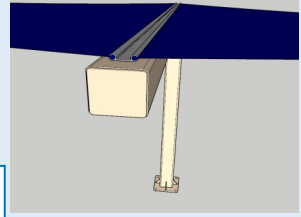

# Types of Shade Structures

Hip Roof Standard Round Tube

Single Pin System

Hip Roof In Tandem

Hip Roof Kyrene

Hip Roof Cantilever

Hip Roof Cantilever with braces

Hip Roof T Post

Hip Roof Extreme Span Square Tube

Four Pin System

Hip Roof Extreme Span In Tandem

Hip Roof Extreme Span Kyrene

Pyramid Standard

Pyramid Single Column

Pyramid Single Column Cantilever

Flat Panel Top Cantilever  
With Standard Fabric Attachment

# Types of Shade Structures

**Flat Panel Top T Post  
With Standard Fabric Attachment**

**Flat Panel  
Single Keder Rail Attachment**

**Flat Panel  
Dual Keder Rail Attachment**

**Flat Panel Side**

**Flat Panel Side Continuous Fabric**

**Sail Standard Four Column**

**Sail Hypar Four Column**

**Sail Standard Three Column**

**Windmill 4-Cols,  
6-Cols, or 8-Columns**

**Kite**

**Pentagon, Hexagon, or Octagon**

**Portable Hip Roof**

**Miscellaneous Notes:**