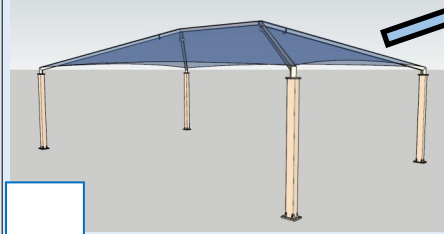

# Types of Shade Structures

Hip Roof Standard Round Tube

Single Pin System

Hip Roof In Tandem

Hip Roof Kyrene

Hip Roof Cantilever

Hip Roof Cantilever with braces

Hip Roof T Post

Hip Roof Extreme Span Square Tube

Four Pin System

Hip Roof Extreme Span In Tandem

Hip Roof Extreme Span Kyrene

Pyramid Standard

Pyramid Single Column

Pyramid Single Column Cantilever

Flat Panel Top Cantilever  
With Standard Fabric Attachment

# Types of Shade Structures

**Flat Panel Top T Post  
With Standard Fabric Attachment**

**Flat Panel  
Single Keder Rail Attachment**

**Flat Panel  
Dual Keder Rail Attachment**

**Flat Panel Side**

**Flat Panel Side Continuous Fabric**

**Sail Standard Four Column**

**Sail Hypar Four Column**

**Sail Standard Three Column**

**Windmill 4-Cols,  
6-Cols, or 8-Columns**

**Kite**

**Pentagon, Hexagon, or Octagon**

**Portable Hip Roof**

**Miscellaneous Notes:**