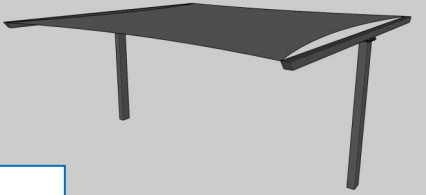

# Types of Shade Structures

Hip Roof Standard Round Tube

Single Pin System

Hip Roof In Tandem

Hip Roof Kyrene

Hip Roof Cantilever

Hip Roof Cantilever with braces

Hip Roof T Post

Hip Roof Extreme Span Square Tube

Four Pin System

Hip Roof Extreme Span In Tandem

Hip Roof Extreme Span Kyrene

Pyramid Standard

Pyramid Single Column

Pyramid Single Column Cantilever

Flat Panel Top Cantilever  
With Standard Fabric Attachment

# Types of Shade Structures

**Flat Panel Top T Post  
With Standard Fabric Attachment**

**Flat Panel  
Single Keder Rail Attachment**

**Flat Panel  
Dual Keder Rail Attachment**

**Flat Panel Side**

**Flat Panel Side Continuous Fabric**

**Sail Standard Four Column**

**Sail Hypar Four Column**

**Sail Standard Three Column**

**Windmill 4-Cols,  
6-Cols, or 8-Columns**

**Kite**

**Pentagon, Hexagon, or Octagon**

**Portable Hip Roof**

**Miscellaneous Notes:**