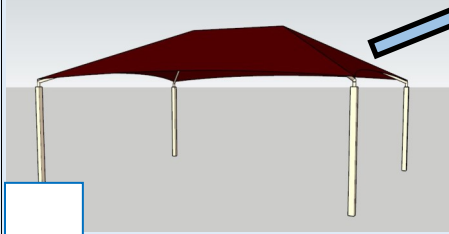

# Types of Shade Structures

Hip Roof Standard Round Tube

Single Pin System

Hip Roof In Tandem

Hip Roof Kyrene

Hip Roof Cantilever

Hip Roof Cantilever with braces

Hip Roof T Post

Hip Roof Extreme Span Square Tube

Four Pin System

Hip Roof Extreme Span In Tandem

Hip Roof Extreme Span Kyrene

Pyramid Standard

Pyramid Single Column

Pyramid Single Column Cantilever

Flat Panel Top Cantilever  
With Standard Fabric Attachment

# Types of Shade Structures

**Flat Panel Top T Post  
With Standard Fabric Attachment**

**Flat Panel  
Single Keder Rail Attachment**

**Flat Panel  
Dual Keder Rail Attachment**

**Flat Panel Side**

**Flat Panel Side Continuous Fabric**

**Sail Standard Four Column**

**Sail Hypar Four Column**

**Sail Standard Three Column**

**Windmill 4-Cols,  
6-Cols, or 8-Columns**

**Kite**

**Pentagon, Hexagon, or Octagon**

**Portable Hip Roof**

**Miscellaneous Notes:**