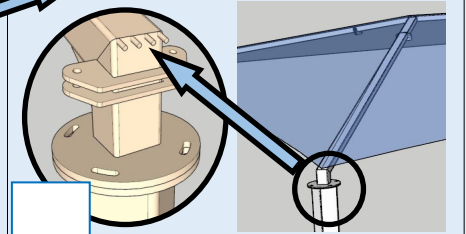

# Types of Shade Structures

Hip Roof Standard Round Tube

Single Pin System

Hip Roof In Tandem

Hip Roof Kyrene

Hip Roof Cantilever

Hip Roof Cantilever with braces

Hip Roof T Post

Hip Roof Extreme Span Square Tube

Four Pin System

Hip Roof Extreme Span In Tandem

Hip Roof Extreme Span Kyrene

Pyramid Standard

Pyramid Single Column

Pyramid Single Column Cantilever

Flat Panel Top Cantilever  
With Standard Fabric Attachment