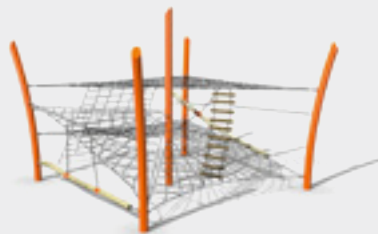

Nebula Vortex

Model	DX-933
Name	Nebula Vortex
Age	5-12
Capacity	50
Product Size	L (8.17 m / 26'10") - W (6.96 m / 22'10") - H (5.37 m / 17'7")
Use zone	www.dynplay.com/DX-933

“This playground equipment will stimulate the imagination while developing children physically. Its creative play provides continuous challenge and unlimited new play experiences.”