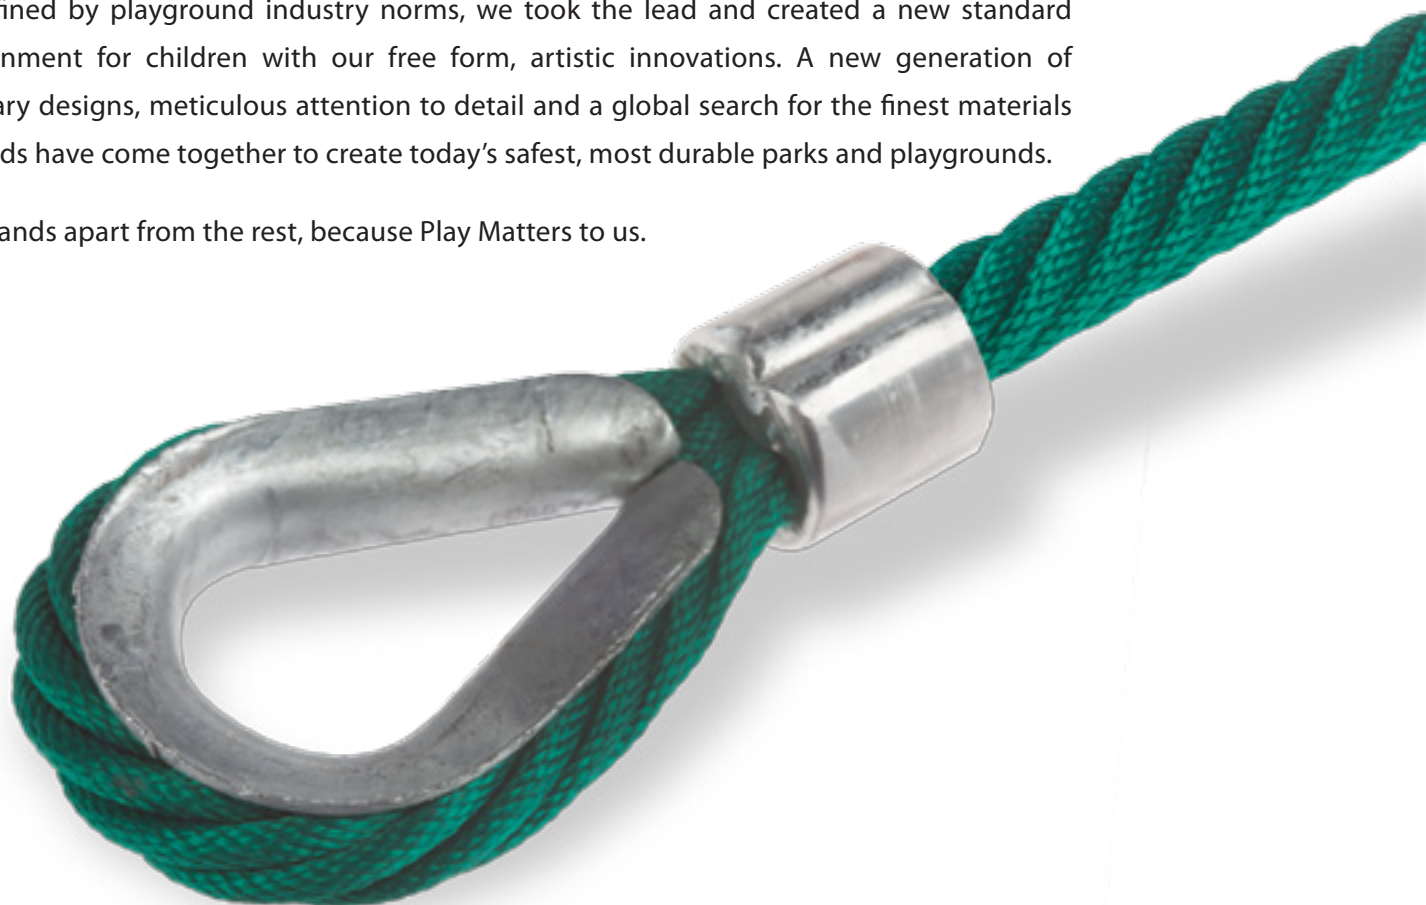

About Us

For a quarter century, we've produced revolutionary designs that promise and deliver real adventure and excitement that fuels the children's 'Ship of Imagination'. Rope rockets that are out of this world, Mast Nets that reach the stars, Biggo swings that let you travel through space on flying saucers, and our new Ropes Courses which are runways to the next galaxy of creations, as Dynamo Playgrounds reignites the playground universe.

Never confined by playground industry norms, we took the lead and created a new standard of entertainment for children with our free form, artistic innovations. A new generation of revolutionary designs, meticulous attention to detail and a global search for the finest materials and methods have come together to create today's safest, most durable parks and playgrounds.

Dynamo stands apart from the rest, because Play Matters to us.