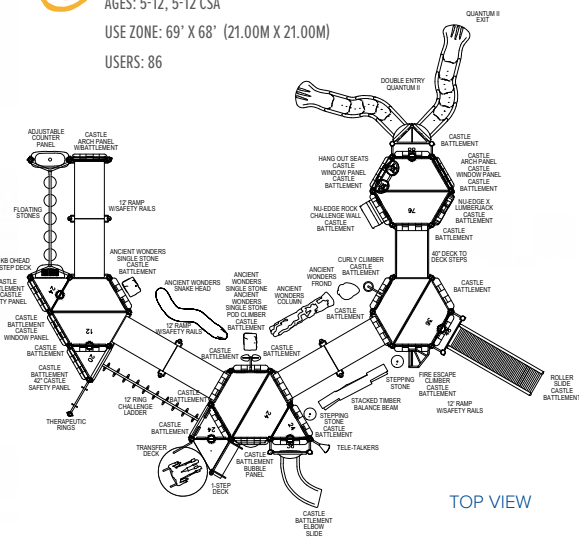

Look for these icons to easily identify which certification these playgrounds have received.

Unitary Surfacing			Access to Highest Point	
Active Motion			Parallel Play	
Pretend Play			Musical Elements	
Graduated Complexity			Fence with 2 Openings Maximum	
Transition Deck to All Slides			Roller Slide	
Shade			Deck Edge Markers	
Benches			Colored Kick Plates	

UP20-71866
 AGES: 5-12, 5-12 CSA
 USE ZONE: 78' X 79' (23.77M X 24.08M)
 USERS: 142

UP20-72188
 AGES: 5-12, 5-12 CSA
 USE ZONE: 69' X 68' (21.00M X 21.00M)
 USERS: 86

878 E. Highway 60
Monett, Missouri, USA 65708
800.325.8828
1.573.760.7325
LittleTikesCommercial.com