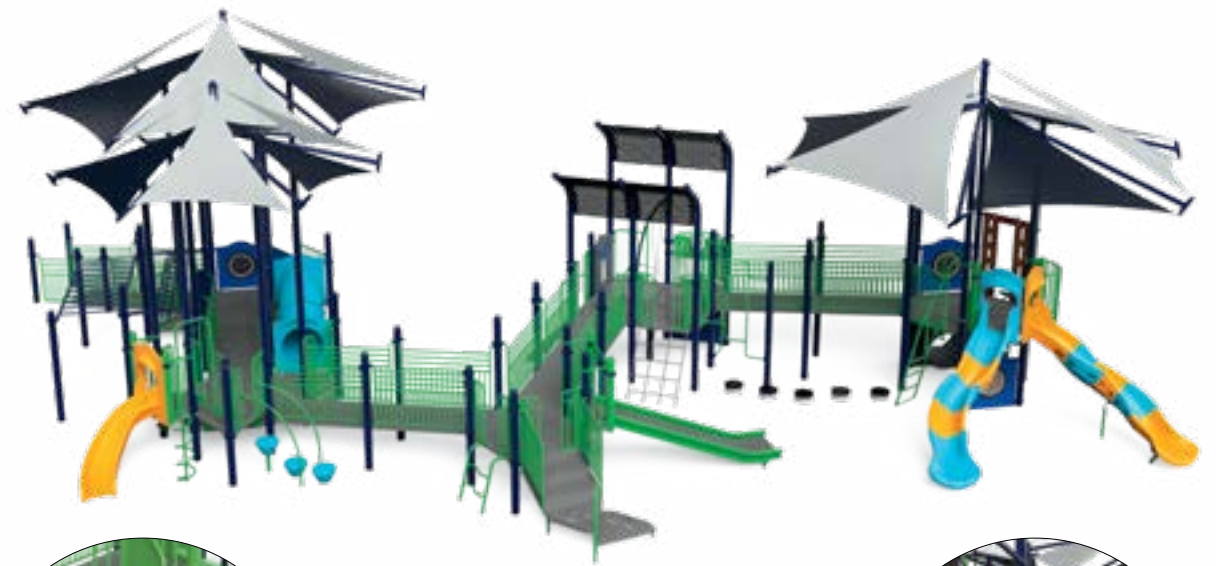

WOBBLE SPHERE

Kids will love spinning and shifting from side to side.

**REVOLUTION
INCLUSIVE SPINNER**

Ensures that everyone can play. Kids can stand or sit, and there's even room for caregivers to help.

SURFACE SPINNER

Built flush with the ground for easy transfers.

INCLUSIVE SWING SEAT

Provides extra support so no one is left out.

TEAM TROTTER

More friends, more fun!

CREATE
**GRADUATED
 COMPLEXITY**

A truly inclusive playground encourages children to develop new skills at their own level. We want every child to be challenged—that’s why we rate our gross motor equipment easy, medium, or hard. Your inclusive playground design comes with a report showing how we addressed graduated complexity in your design.

From left to right (shown above): Overhead events in 3 levels of challenge—hard, medium, and easy

EASY

MEDIUM

HARD

QUIET GROVE

A PEACEFUL RETREAT TO ESCAPE THE HUSTLE

Quiet Grove offers a peaceful space for children who become overstimulated on the playground, a place to refocus and relax. Quiet Grove was designed to reduce the sights, sounds, and even smells that can become overwhelming.