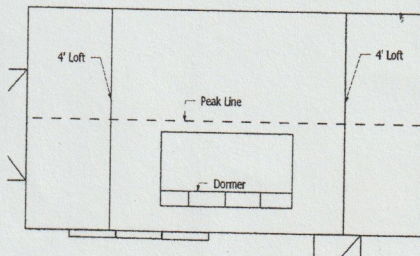

PLEASE VISIT OUR DISPLAY LOT AT:

3757 RT. 18, HICKORY, PA 15340

724-678-3400

MARK SHIVELY(OWNER)

PA LICENSE #PA122900

INSURED

Proposal To:

Mark Shively ASLS
3757 Henderson Road
Hickory, PA 15340

Mobile Phone (724) 678-3400

Mobile Phone

Work Phone

Fax

Description: 10x16 Alpine Skyview Del. (Prebuilt)

Quantity	Item ID	Description	Unit	Amount
1.00	10X16PSKYDEL	10x16 Alpine Skyview Del. (Prebuilt)	9,219.00	9,219.00
1.00	3/4LPP	3/4" LP Pro Struct Floor		
1.00	SPA	Smartside Siding		
1.00	66WALL	6' 6" Walls		
1.00	8PIT	8/12 Pitch Roof		
1.00	8DORM	8' dormer with 4 transom windows		
1.00	OSB	O.S.B. Sheathing		
1.00	TW60W	Transom Window in 60" Door	119.00	119.00
1.00	60P	60" Plain Door		
1.00	TW30W	Transom Window in 30" Door	59.00	59.00
1.00	30P	30" Plain Door		
2.00	W2436W	24"x36" windows with 1 set bar shutters		
1.00	W2436W	Extra 24"x36" window (3 total)	129.00	129.00
2.00	TH	Diamond Plate Threshold	29.00	58.00
2.00	4LOFT	4' Loft Section		
2.00	VENT	Air Vents		
1.00	ENCOSOF	Enclosed Smartside Soffit with Freizeboard		
1.00	BSTDRI	Driftwood - Base Color Stain		
1.00	TPBUC	Buckskin - Trim Paint		
1.00	3CP	3rd color paint--- siding on doors & shutters Red	39.00	39.00
290.00	SSTRO	Skyview Steel Roof Package - Antique Bronze	2.00	580.00
-1.00	M	2021 lot model 25% discount	2,551.00	-2,551.00

ACCEPTANCE OF PROPOSAL

The above prices, specifications, and conditions are satisfactory and are hereby accepted.

Signature

#28744 #11

Date

4/13/26

Subtotal	7,652.00
Sales Tax	459.12
Total	8,111.12