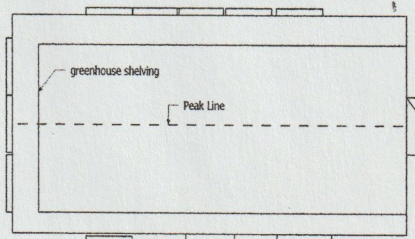

ALL STRUCTURES

STRUCTURES POLY FURNITURE PLAYSETS

Amish built sheds, garages, cabins, poly furniture, playsets, etc..

www.all-structures.com

PLEASE VISIT OUR DISPLAY LOT AT:

3757 RT. 18, HICKORY, PA 15340

724-678-3400

MARK SHIVELY(OWNER)

PA LICENSE #PA122900

INSURED

Proposal To:

Mark Shively ASLS
3757 Henderson Road
Hickory, PA 15340

Mobile Phone (724) 678-3400

Mobile Phone

Work Phone

Fax

Description: 8x12 EZ-Fit Greenhouse Del. (Prebuilt)

Quantity	Item ID	Description	Unit	Amount
1.00	8X12PGHDEL	8x12 EZ-Fit Greenhouse Del. (Prebuilt)		8,822.00
1.00	3/4LPP	3/4" LP Pro Struct Floor		
1.00	SPA	Smartside Siding		
40.00	7WALL	7' Walls		
1.00	2X4S	2x4 Sheathing		
1.00	30PWT	30" Plain Door w/ 2 transom windows		
1.00	TH	Diamond Plate Threshold	29.00	29.00
1.00	DM	Door Magnet	25.00	25.00
1.00	DHI	Decorative Hinges		
13.00	W2447TW	24"x47" window w/ transom		
2.00	VENT	Air Vents		
28.00	SHELF24GH	24" Molded Greenhouse shelving		
1.00	BPDGR	Dark Gray - Base Paint		
1.00	TPWHI	White - Trim Paint		
1.00	SSR	Sunsky Soft white Roofing		
1.00	M	White windows		
-1.00	M	2024 lot model 25% discount	2,219.00	-2,219.00

ACCEPTANCE OF PROPOSAL

The above prices, specifications, and conditions are satisfactory and are hereby accepted.

Signature

ID # 37888

Date

4/13/26

Subtotal

6,657.00

Sales Tax

399.42

Total

7,056.42