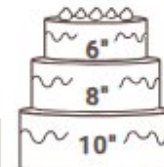

## *combinations*

ROUND CAKE PORTION GUIDE

Based on 1" x 1" portions

436 Servings  
408 w/o top

276 Servings  
248 w/o top

178 Servings  
168 w/o top

272 Servings  
244 w/o top

204 Servings  
176 w/o top

168 Servings  
140 w/o top

94 Servings  
84 w/o top

84 Servings  
56 w/o top

38 Servings  
28 w/o top

Based on 2" x 1" portions

226 Servings  
212 w/o top

146 Servings  
132 w/o top

92 Servings  
84 w/o top

138 Servings  
124 w/o top

110 Servings  
96 w/o top

84 Servings  
70 w/o top

48 Servings  
40 w/o top

40 Servings  
26 w/o top

22 Servings  
14 w/o top

*made with love x*