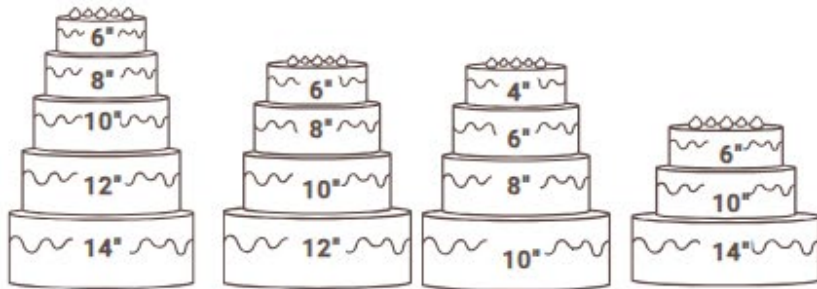

## *combinations*

ROUND CAKE PORTION GUIDE

Based on 1" x 1" portions

436 Servings  
408 w/o top

276 Servings  
248 w/o top

178 Servings  
168 w/o top

272 Servings  
244 w/o top

204 Servings  
176 w/o top

168 Servings  
140 w/o top

94 Servings  
84 w/o top

84 Servings  
56 w/o top

38 Servings  
28 w/o top

Based on 2" x 1" portions

226 Servings  
212 w/o top

146 Servings  
132 w/o top

92 Servings  
84 w/o top