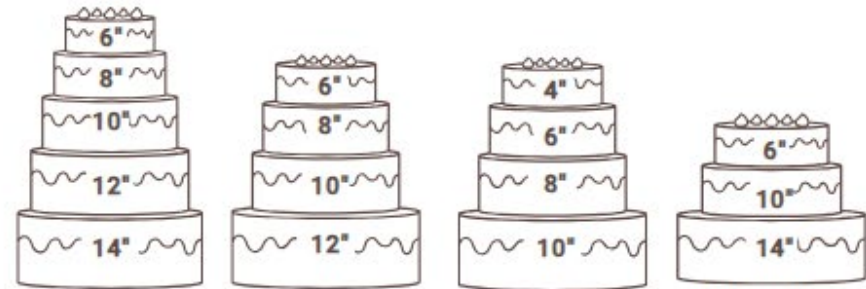

## *combinations*

ROUND CAKE PORTION GUIDE

Based on 1" x 1" portions

436 Servings  
408 w/o top

276 Servings  
248 w/o top

178 Servings  
168 w/o top

272 Servings  
244 w/o top

204 Servings  
176 w/o top

168 Servings  
140 w/o top

94 Servings  
84 w/o top

84 Servings  
56 w/o top

38 Servings  
28 w/o top

Based on 2" x 1" portions

226 Servings  
212 w/o top

146 Servings  
132 w/o top

92 Servings  
84 w/o top

138 Servings  
124 w/o top

110 Servings  
96 w/o top

84 Servings  
70 w/o top

48 Servings  
40 w/o top

40 Servings  
26 w/o top

22 Servings  
14 w/o top

*made with love x*