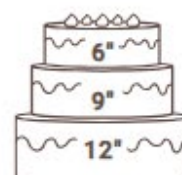

## *combinations*

ROUND CAKE PORTION GUIDE

Based on 1" x 1" portions

436 Servings  
408 w/o top

276 Servings  
248 w/o top

178 Servings  
168 w/o top

272 Servings  
244 w/o top

204 Servings  
176 w/o top

168 Servings  
140 w/o top

94 Servings  
84 w/o top

84 Servings  
56 w/o top

38 Servings  
28 w/o top

Based on 2" x 1" portions

226 Servings  
212 w/o top

146 Servings  
132 w/o top

92 Servings  
84 w/o top

138 Servings  
124 w/o top

110 Servings  
96 w/o top

84 Servings  
70 w/o top

48 Servings  
40 w/o top

40 Servings  
26 w/o top

22 Servings  
14 w/o top

*made with love x*