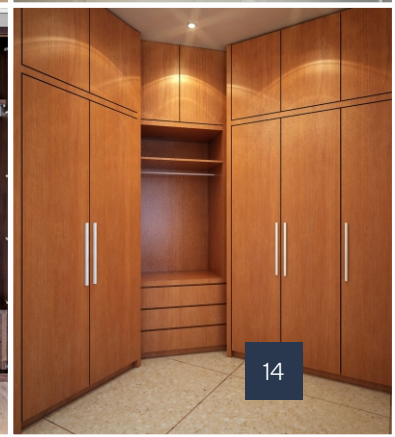

# BEDS & WARDROBES

A close-up photograph of a person's hands and forearms. The person is wearing a white t-shirt and a red and blue apron. They are holding a dark-colored tool, possibly a wrench or a similar mechanical tool, with both hands. The background is blurred, suggesting an industrial or workshop setting. The lighting is soft and focused on the hands and the tool.