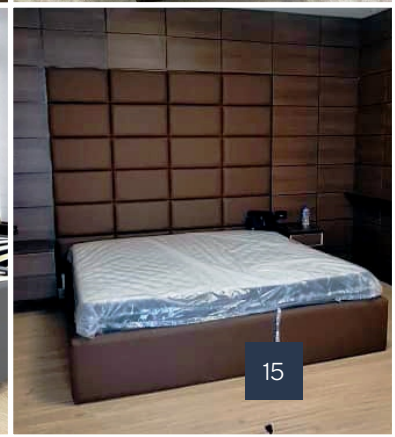

# BEDS & WARDROBES

A close-up photograph of a person's hands and forearms. The person is wearing a white t-shirt and a red and blue apron. They are holding a dark-colored tool, possibly a wrench or a similar mechanical tool, with both hands. The background is blurred, suggesting an industrial or workshop setting. The lighting is soft and focused on the hands and the tool.