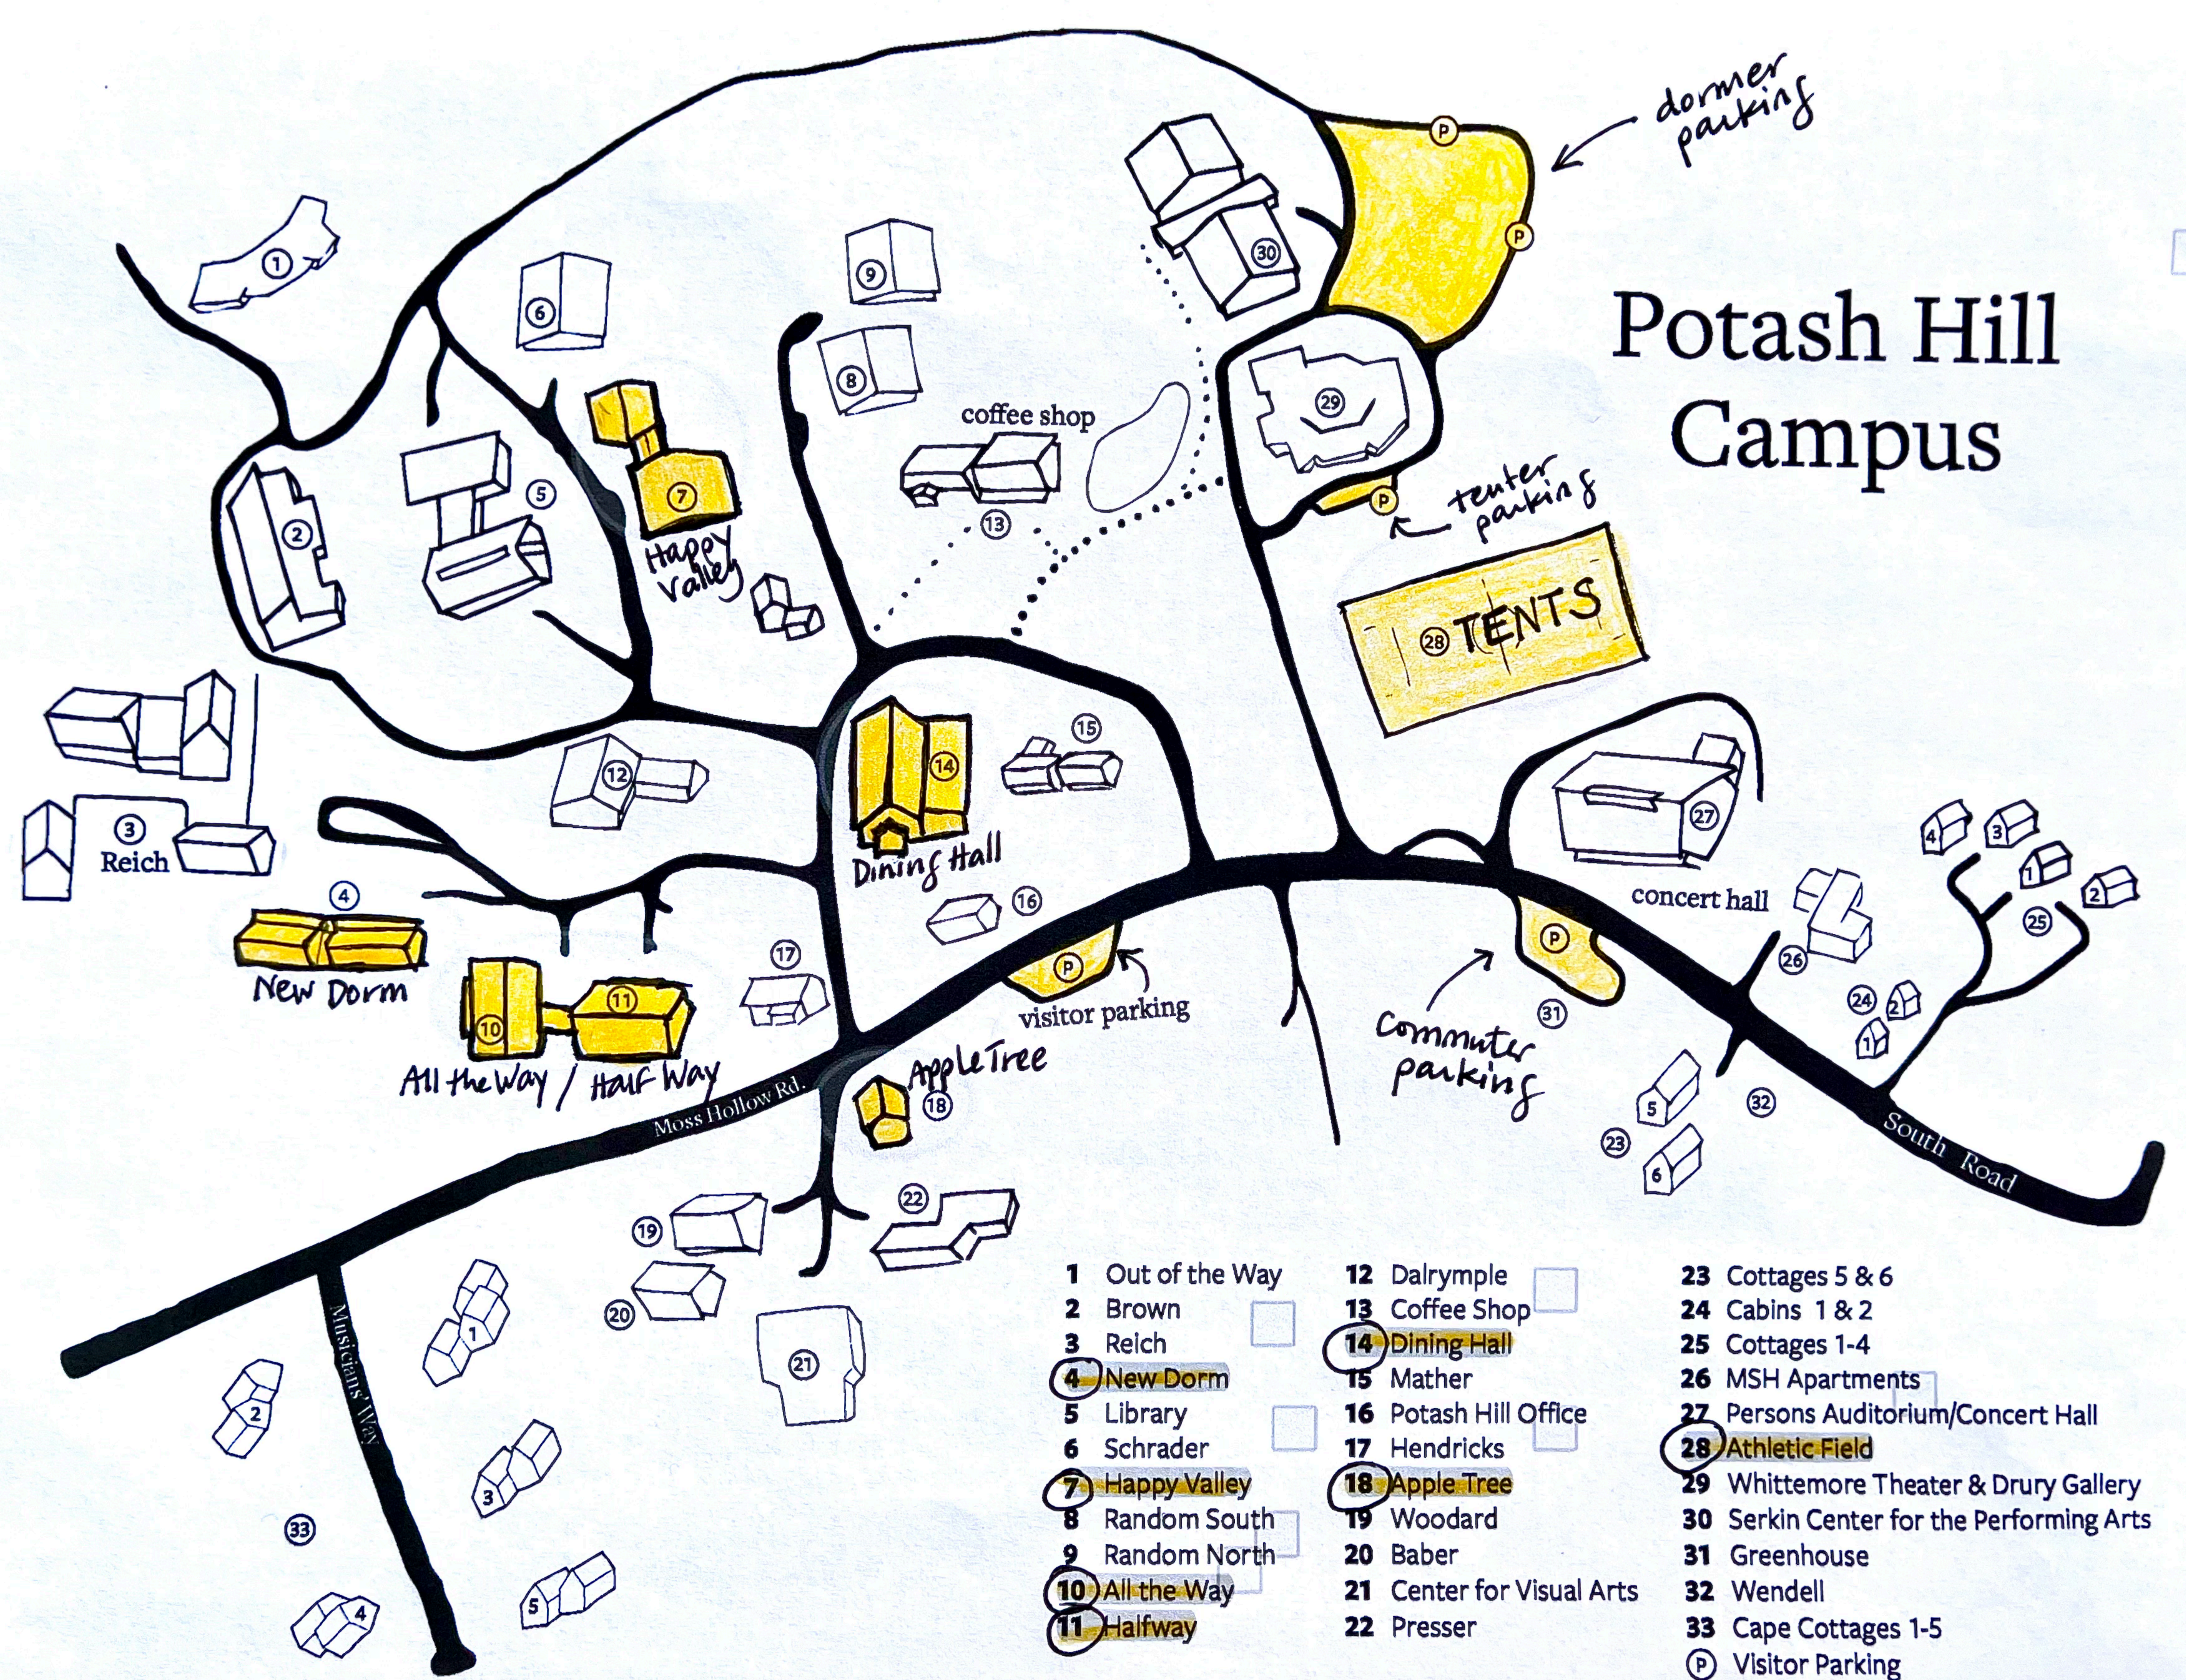

Potash Hill Campus

- | | | |
|------------------|---------------------------|--|
| 1 Out of the Way | 12 Dalrymple | 23 Cottages 5 & 6 |
| 2 Brown | 13 Coffee Shop | 24 Cabins 1 & 2 |
| 3 Reich | 14 Dining Hall | 25 Cottages 1-4 |
| 4 New Dorm | 15 Mather | 26 MSH Apartments |
| 5 Library | 16 Potash Hill Office | 27 Persons Auditorium/Concert Hall |
| 6 Schrader | 17 Hendricks | 28 Athletic Field |
| 7 Happy Valley | 18 Apple Tree | 29 Whittemore Theater & Drury Gallery |
| 8 Random South | 19 Woodard | 30 Serkin Center for the Performing Arts |
| 9 Random North | 20 Baber | 31 Greenhouse |
| 10 All the Way | 21 Center for Visual Arts | 32 Wendell |
| 11 Halfway | 22 Presser | 33 Cape Cottages 1-5 |
| | | (P) Visitor Parking |