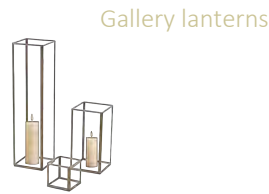

Examples of item 4.10