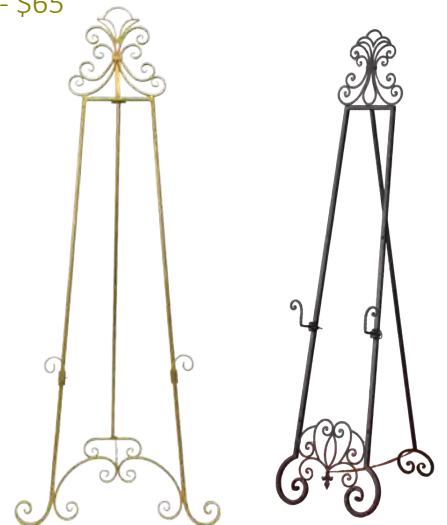

- Signage/ Seating list not included\*

Welcome sign accessories-

-(various design items are available for this focal space, including flowers, candles, stands, lanterns, easels, urns)

*\*See the prices of these various items*

-Signage/ design in hand written Calligraphy + the framed mirror rental for the signage also included- \$175

Easels to hold Welcome Signs or Seating Charts-  
gold, black, white- \$65

Lanterns-

Bena- 42.5 inches tall (\$120), 33.5 inches tall (\$95)

Founder- 18 inches tall (\$25), 14 inches tall (\$18)

Henley- 21.5 inches tall (\$25), 15 inches tall (\$18)

Gallery- includes 3 inch, 8 inch and 16 inc. Set of 3 (\$30)

JAMILAH FLORALS  
*aux fleurs - rentals - decor*