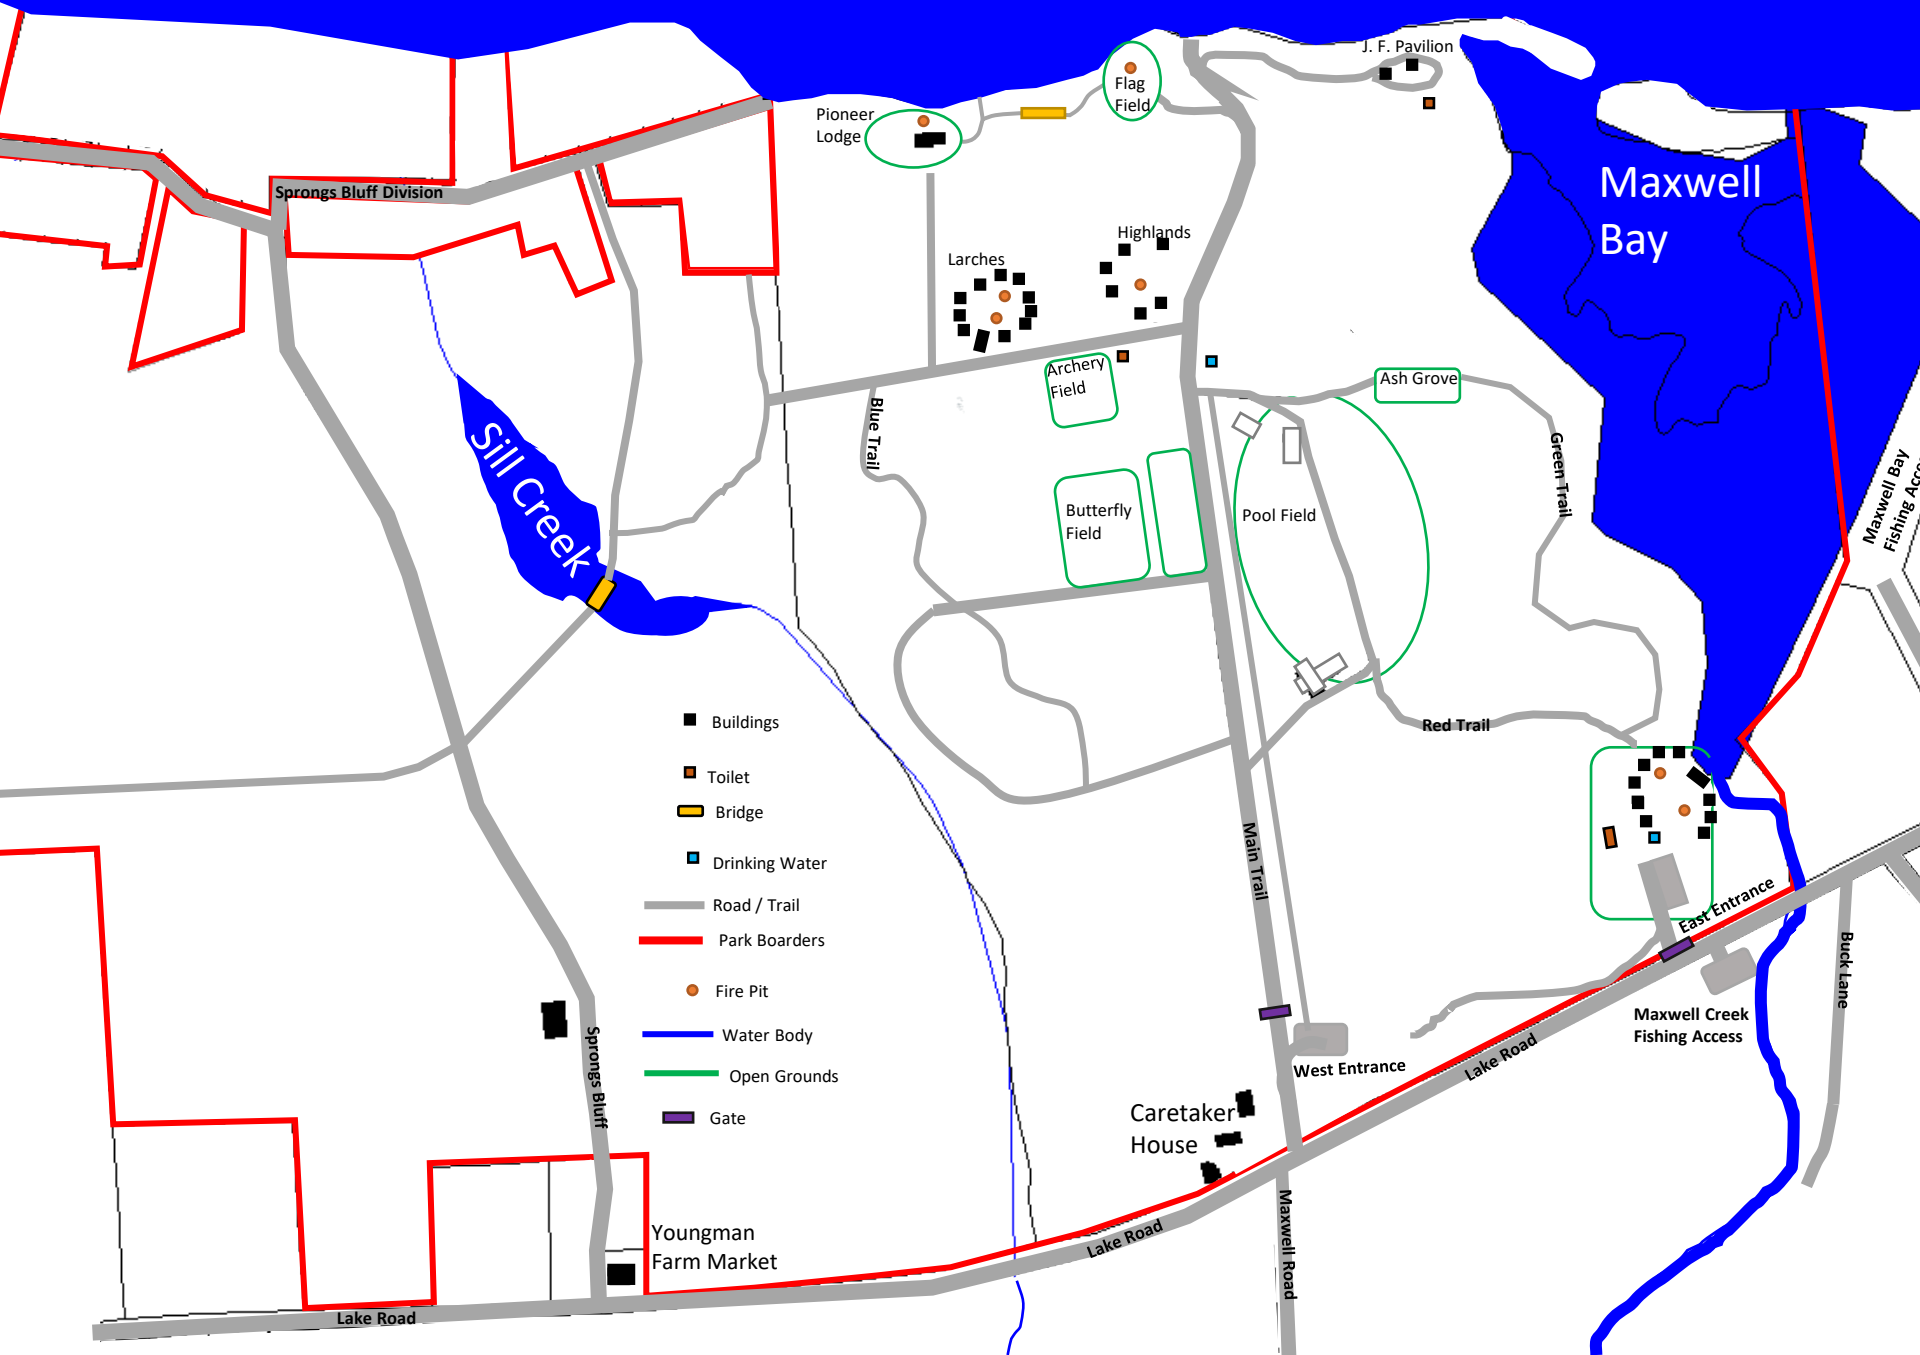

Lake Ontario

Sprongs Bluff Division

Sill Creek

Pioneer Lodge

Flag Field

J. F. Pavilion

Maxwell Bay

Larches

Highlands

Archery Field

Ash Grove

Butterfly Field

Pool Field

Green Trail

Red Trail

Main Trail

East Entrance

Maxwell Bay Fishing Access

- Buildings
- Toilet
- Bridge
- Drinking Water
- Road / Trail
- Park Borders
- Fire Pit
- Water Body
- Open Grounds
- Gate

Youngman Farm Market

Caretaker House

West Entrance

Maxwell Creek Fishing Access

Lake Road

Lake Road

Maxwell Road

Lake Road

Buck Lane