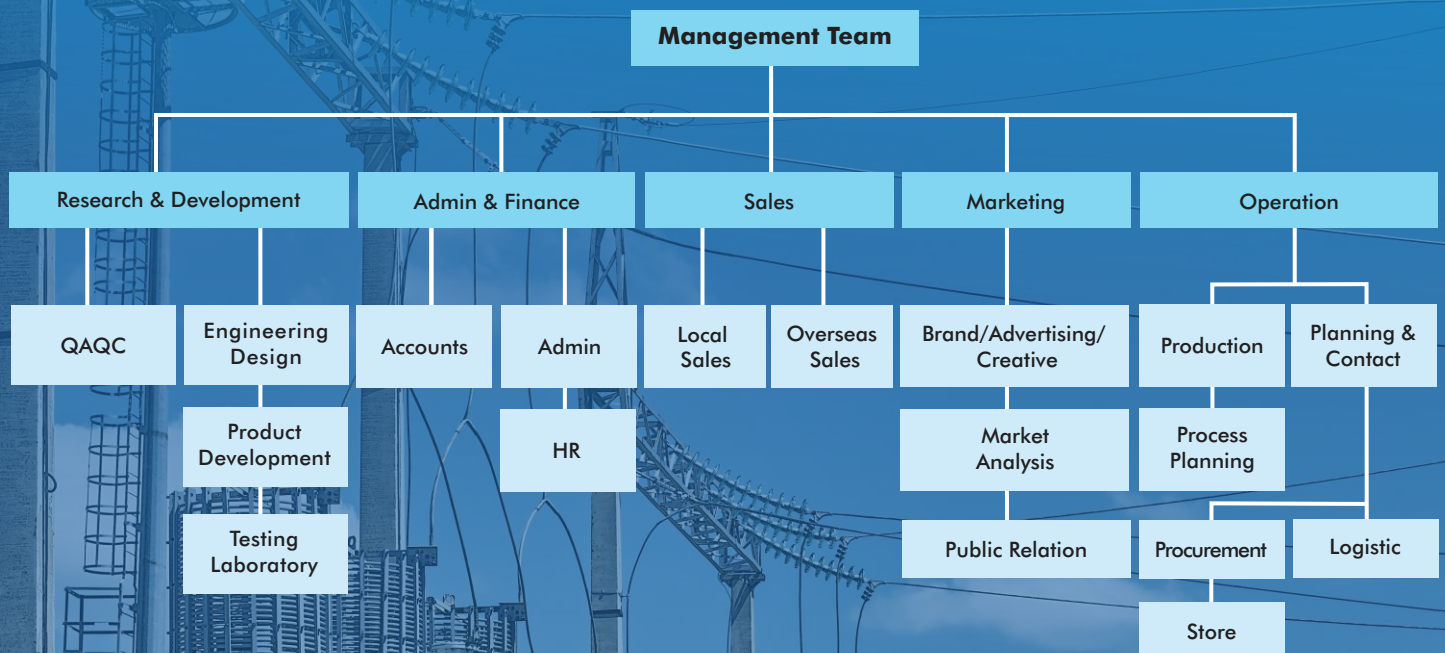

Our organization is composed of highly skilled engineers, electrical designers, and calibrated fabricators to meet our customers satisfaction.

Our TEAM'S utmost commitment is to provide the BEST QUALITY Products that conform with the highest standards in the electrical industry.

COMPANY STRUCTURE

QUALITY MANAGEMENT

Our Quality Management System forms the basis of our company policy. Demands and expectations of customers are our quality guidelines for all processes, and this applies from the enquiry stage up to product delivery. In order to ensure that this is fulfilled, it is monitored by our process orientated Quality Management Team assuring constant quality for customers.