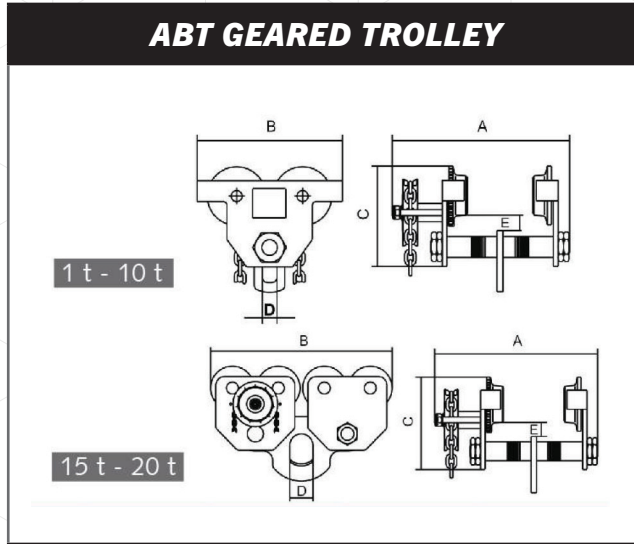

STRONGEST, SAFEST, and MOST RELIABLE hoists in the world.

3
YEAR*
WARRANTY

GEARED TROLLEY

ABT GEARED TROLLEY SPECIFICATIONS

Product Number		ABT-010B	ABT-020B	ABT-030B	ABT-050B	ABT-100B	ABT-150B	ABT-200B
Capacity	(t)	1	2	3	5	10	15	20
Proof Load	(t)	1.5	3	4.5	7.5	15	22.5	30
I-Beam Width	(mm)	64-203	88-203	100-203	114-203	125-210	125-210	125-210
Dimensions (mm)	A	344	362	383	416	461	480	480
	B	257	300	340	380	389	789	789
	C	181	214.5	252	290	364.5	364.5	364.5
	D	30	36	45	60	80	100	100
	E	23.5	23.5	32.5	28	48	48	48
Min. Radius Curve	(m)	1	1.1	1.3	1.4	1.7	1.7	1.7
Net Weight	(kg)	17	23.5	38.7	55.7	93	176	191