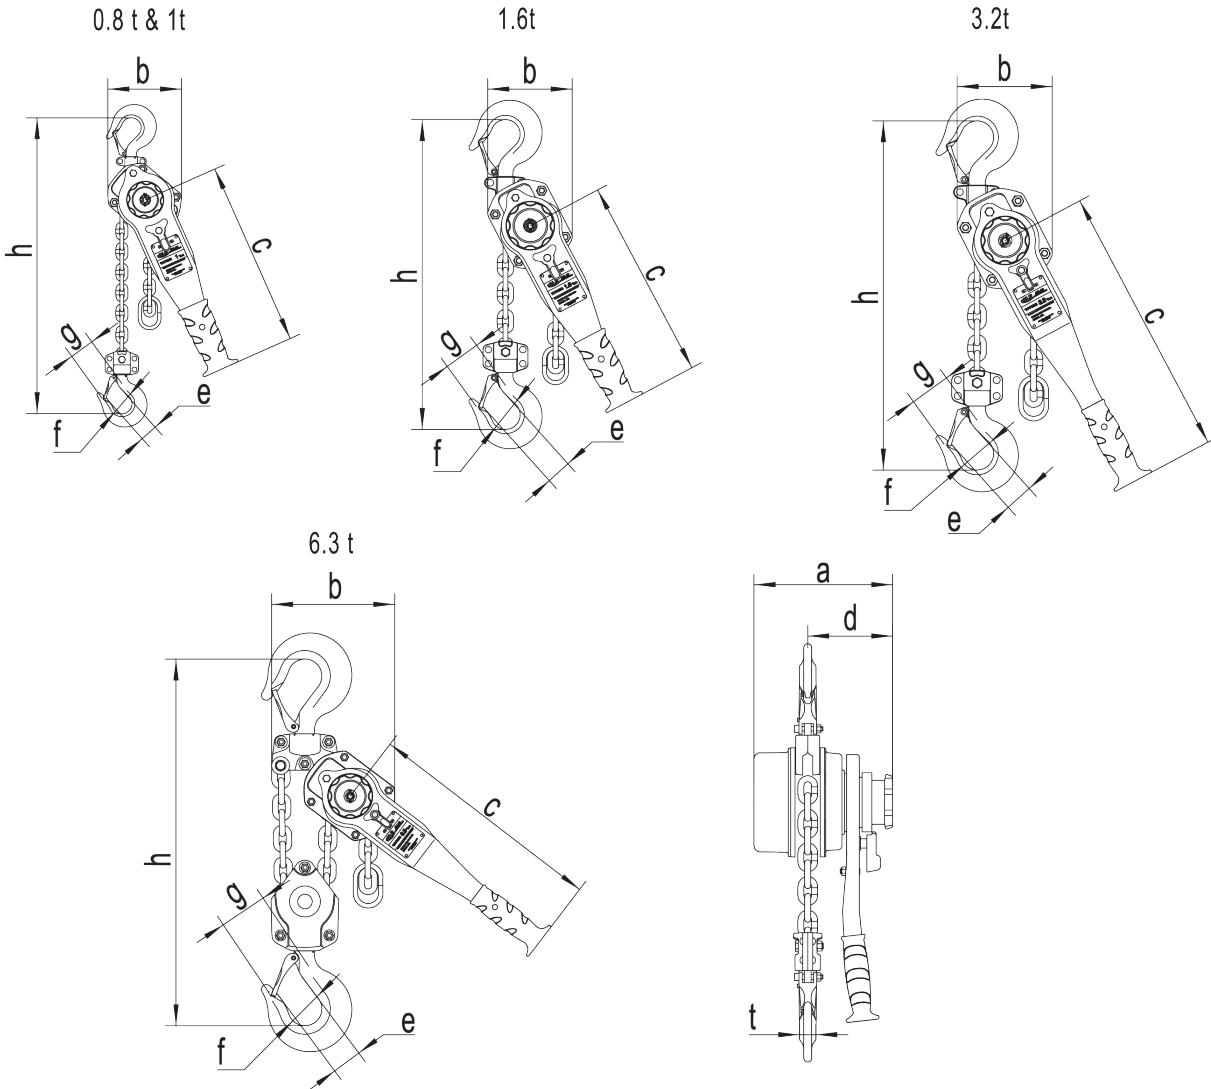

STRONGEST, SAFEST, and MOST RELIABLE hoists in the world.

MANUAL OPERATED LEVER HOIST - TLH Series

3
YEAR*
WARRANTY

LEVER HOIST