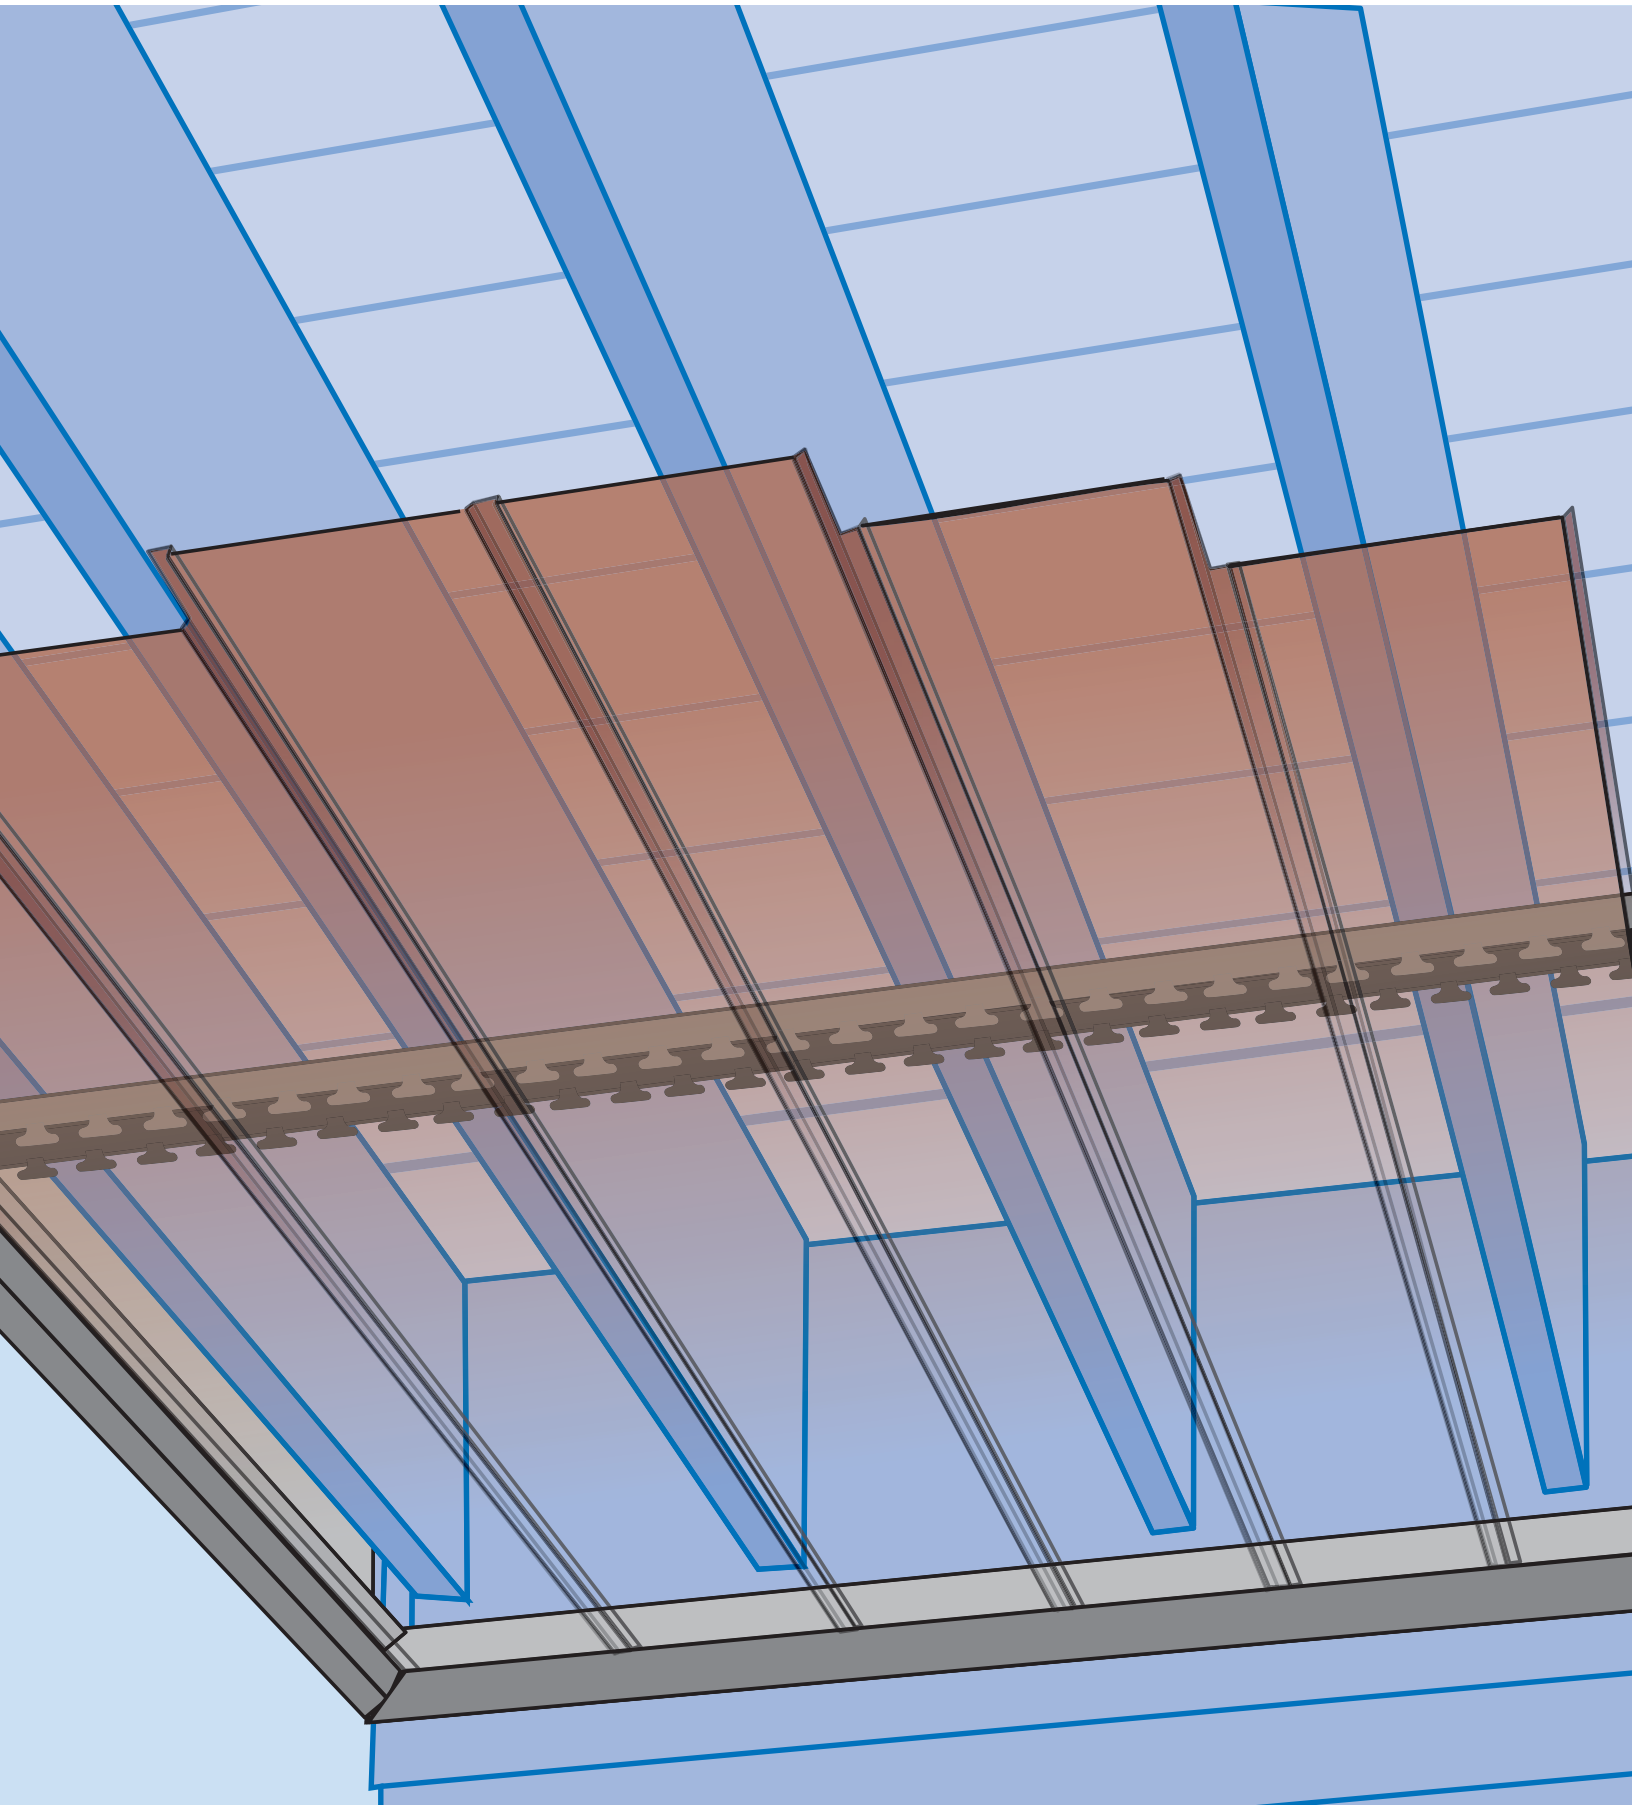

InsideOut[®] Underdeck Protection

What is Inside Out?

A specially designed and pre-engineered ceiling system that transforms the unsightliness of the underside of your deck into a desirable outdoor living space.

Components

It's a simple system! Water carrying panels are hung from a specially designed bracket that holds the panels in place even in the harshest climates.

Log on to
QualityEdge.com/InsideOut

INSOBROCH0223