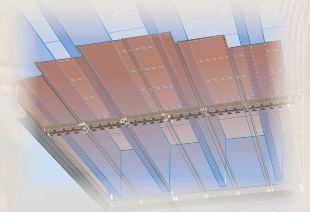

What is Inside Out?

A specially designed and pre-engineered ceiling system that transforms the unsightliness of the underside of your deck into a desirable outdoor living space.

Finish: Dark Mahogany