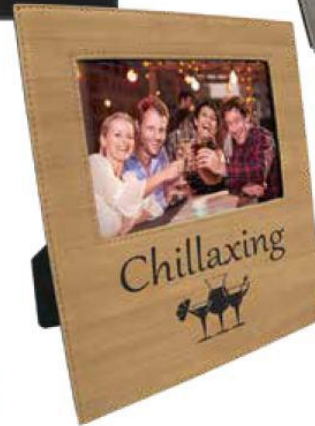

Leatherette Photo Frames

Holds: 4" x 6"

- LLF30146 Light Brown
- LLF30346 Black/Gold
- LLF30446 Rawhide
- LLF30546 Gray
- LLF30946 Black/Silver
- LLF31146 Teal
- LLF31246 Blue/Silver
- LLF31346 Bamboo