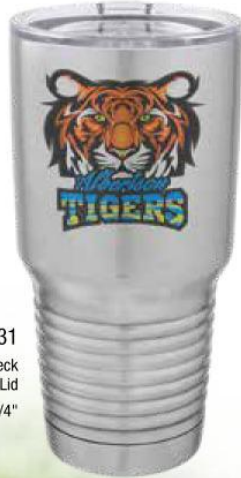

Full Color Polar Camel Drinkware
Double Wall, Vacuum Insulated