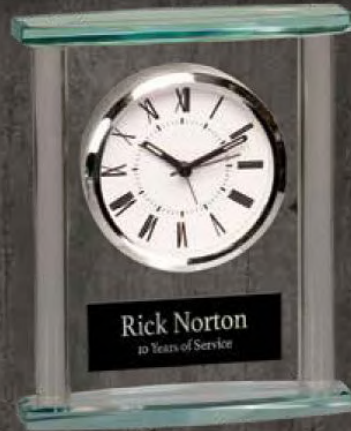

Personalization costs extra.

Glass Clocks

GCK101
 Arch Glass Clock with
 Black Border
 Size: 6 1/4"

GCK102
 Square Arch Glass Clock with
 Black Border
 Size: 6 1/4"

GCK003
 Square Glass Clock
 Size: 7"

GCK001
 Arch Glass Clock
 Size: 6 1/4"