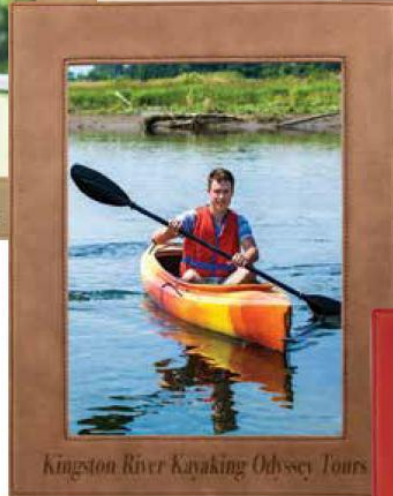

Leatherette & Cork Photo Frames

Leatherette Photo Frames

Holds: 4" x 6"

- LLF146 Light Brown
- LLF246 Dark Brown
- LLF346A Black/Gold
- LLF446 Rawhide
- LLF546 Gray
- LLF846 Pink
- LLF946 Black/Silver
- LLF1046 Rustic/Gold
- LLF1146 Teal
- LLF1246 Blue/Silver
- LLF1346 Bamboo
- LLF1446 White Marble
- LLF1546 Red

Cork Photo Frame

LCF146 Cork

Holds: 4" x 6"

Leatherette Photo Frames

Holds: 5" x 7"

- LLF157 Light Brown
- LLF257 Dark Brown
- LLF357A Black/Gold
- LLF457 Rawhide
- LLF557 Gray
- LLF857 Pink
- LLF957 Black/Silver
- LLF1057 Rustic/Gold
- LLF1157 Teal
- LLF1257 Blue/Silver
- LLF1357 Bamboo
- LLF1457 White Marble
- LLF1557 Red

Cork Photo Frame

LCF157 Cork

Holds: 5" x 7"

Leatherette Photo Frames

Holds: 8" x 10"

- LLF1810 Light Brown
- LLF2810 Dark Brown
- LLF3810A Black/Gold
- LLF4810 Rawhide
- LLF5810 Gray
- LLF8810 Pink
- LLF9810 Black/Silver
- LLF10810 Rustic/Gold
- LLF11810 Teal
- LLF12810 Blue/Silver
- LLF13810 Bamboo
- LLF14810 White Marble
- LLF15810 Red

Cork Photo Frame

LCF1810 Cork

Holds: 8" x 10"