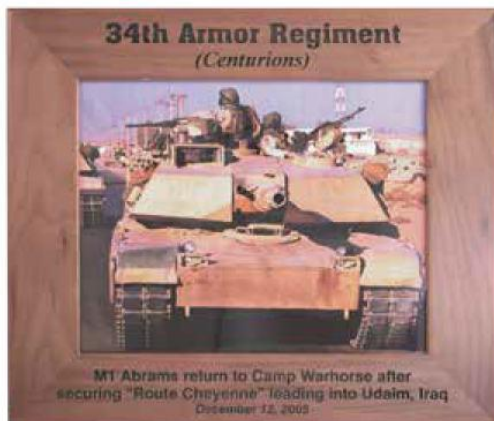

PTF1811
 Red Alder Photo Frame
 Holds: 8 1/2" x 11"

Frames can hang or stand horizontally or vertically.

PTF546
 Red Alder Photo Frame
 Holds: 4" X 6"

PTF557
 Red Alder Photo Frame
 Holds: 5" X 7"

Frames can hang or stand horizontally or vertically.