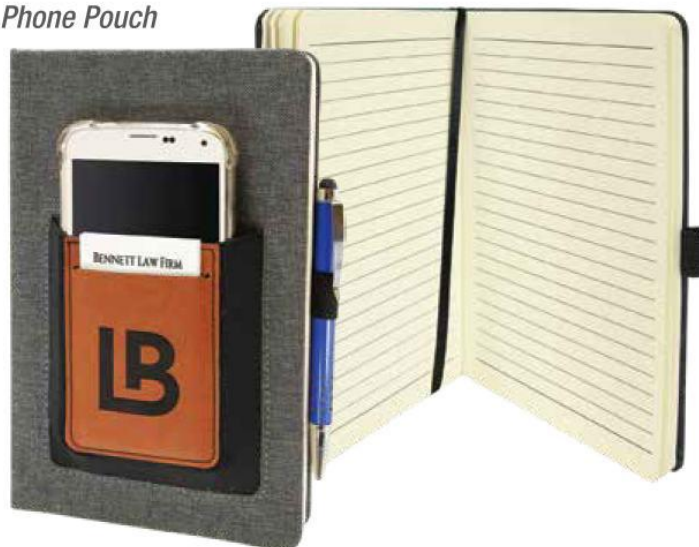

Personalization costs extra.