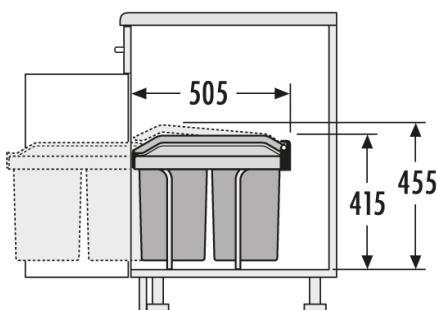

TOTAL

Suitable for cabinet width (mm)
300, 400, 450, 500, 600, 800, 900

R1,640.00
List Price excl. VAT

Specifications

Type of installation: Swing

Cabinet-width min. (mm): 300

Cabinet-width max. (mm): 900

Available Cabinet-depth min. (mm): 505

Bottom-mounted: ✓

Slides: Single extension

Product dimensions (WxDxH) (mm): 252 x 505 x 415

Packing dimensions (WxDxH) (mm): 270 x 518 x 440

Number of bins: 2

Capacity (ℓ): 2 x 15

Total volume (ℓ): 30

Color metal parts: silver-coloured