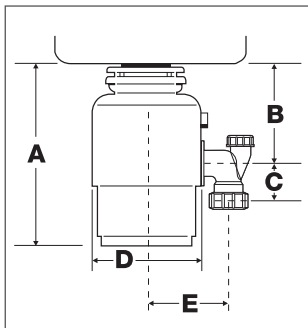

splashzone

wastezone

Wastezone Food Waste Disposer

IN77970T

- Continuous feed
- Built-in air switch
- 980ml Grinding chamber
- Overload protection

R5,720.00  
List Price excl. VAT

Dimensions (mm)			
A	318	D	173
B	168	E	131
C	64		

Specifications

Type of Feed	Continuous
On/Off Control	Built-In Air Switch
Motor	Single Phase
Time Rating	Intermittent
Lubrication	Permanently Lubricated Upper & Lower Bearings
Shipping Weight (Approx.)	8.1 kg
Overall Height	318 mm
Grind Technology	1-Stage Grind Technology
Grind Chamber Capacity	980 ml
Motor Protection	Manual Reset Overload
Average Water Usage	Approximately 4.0 L per Person per Day
Average Electrical Usage	3-4 KWH per Annum
Drain Connection	1-1/2" (3.81 cm)
Dishwasher Drain Connection	Yes