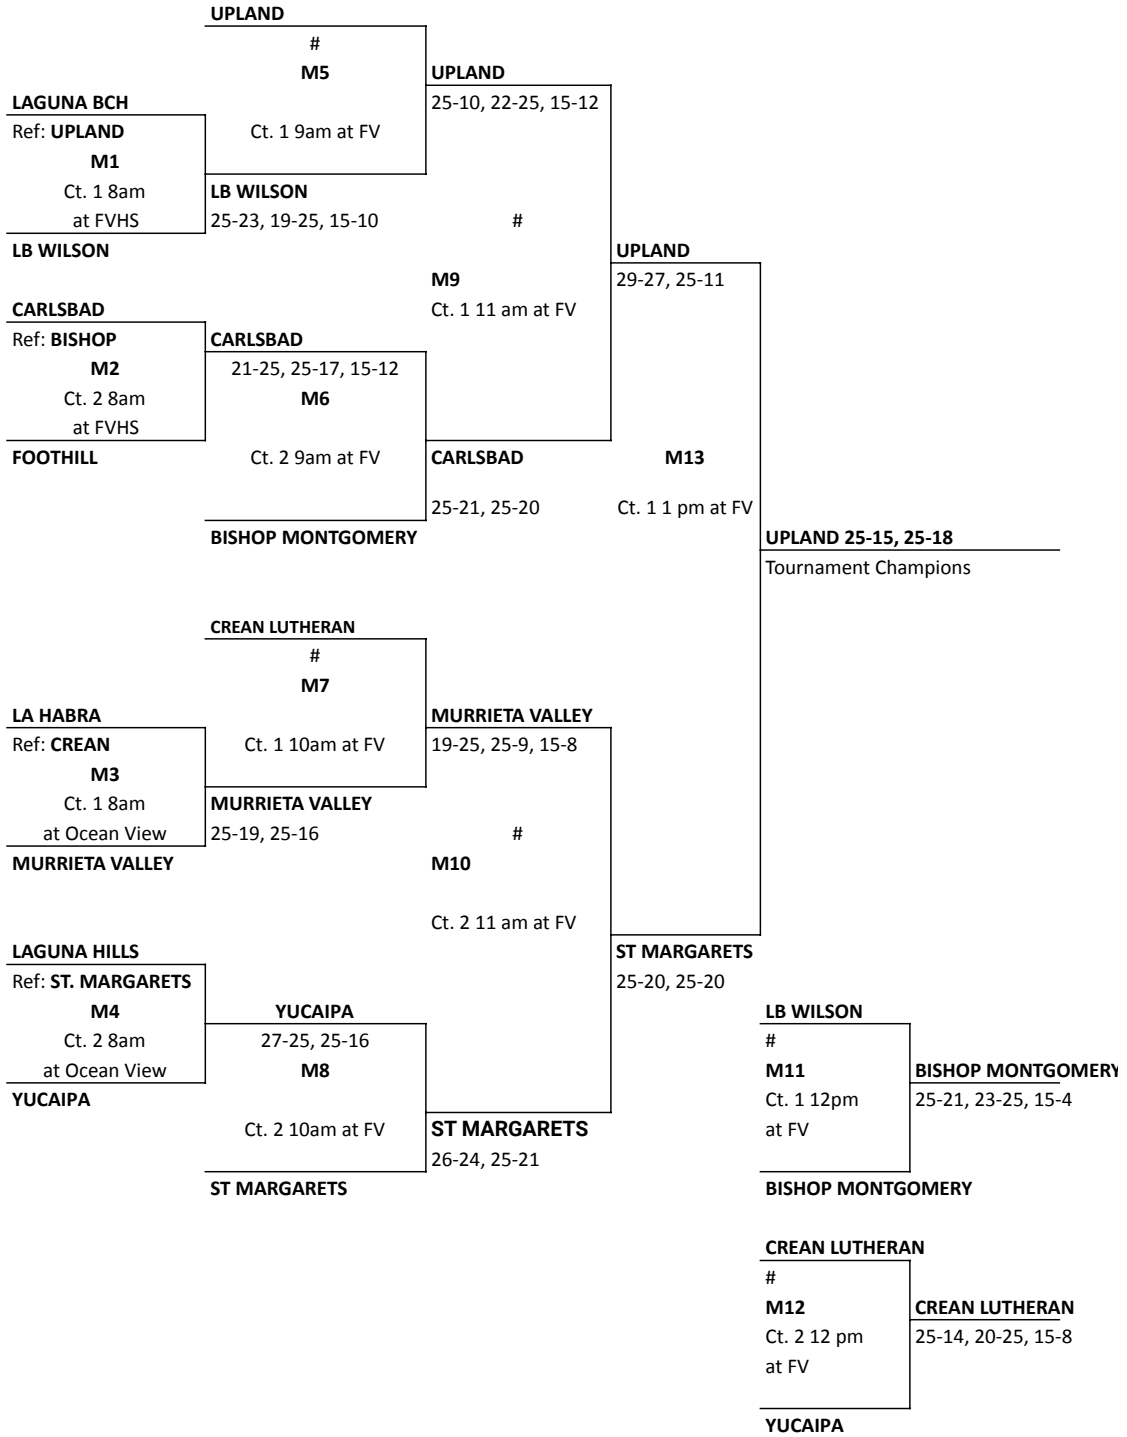

Gold Bracket at Fountain Valley High School

= Unless otherwise noted, losing team from previous match refs.

** For Matches 1, 2, 3, and 4 winners follow at FV, Losers follow at Ocean View

Silver Bracket at Ocean View High School

= Unless otherwise noted, losing team from previous match refs.

FOOTHILL

M13
Ct. 1 10am
at OVHS

LAGUNA BCH

LA HABRA

#ref: Loser M1

M12
Ct. 1 9am
at OVHS

LAGUNA HILLS