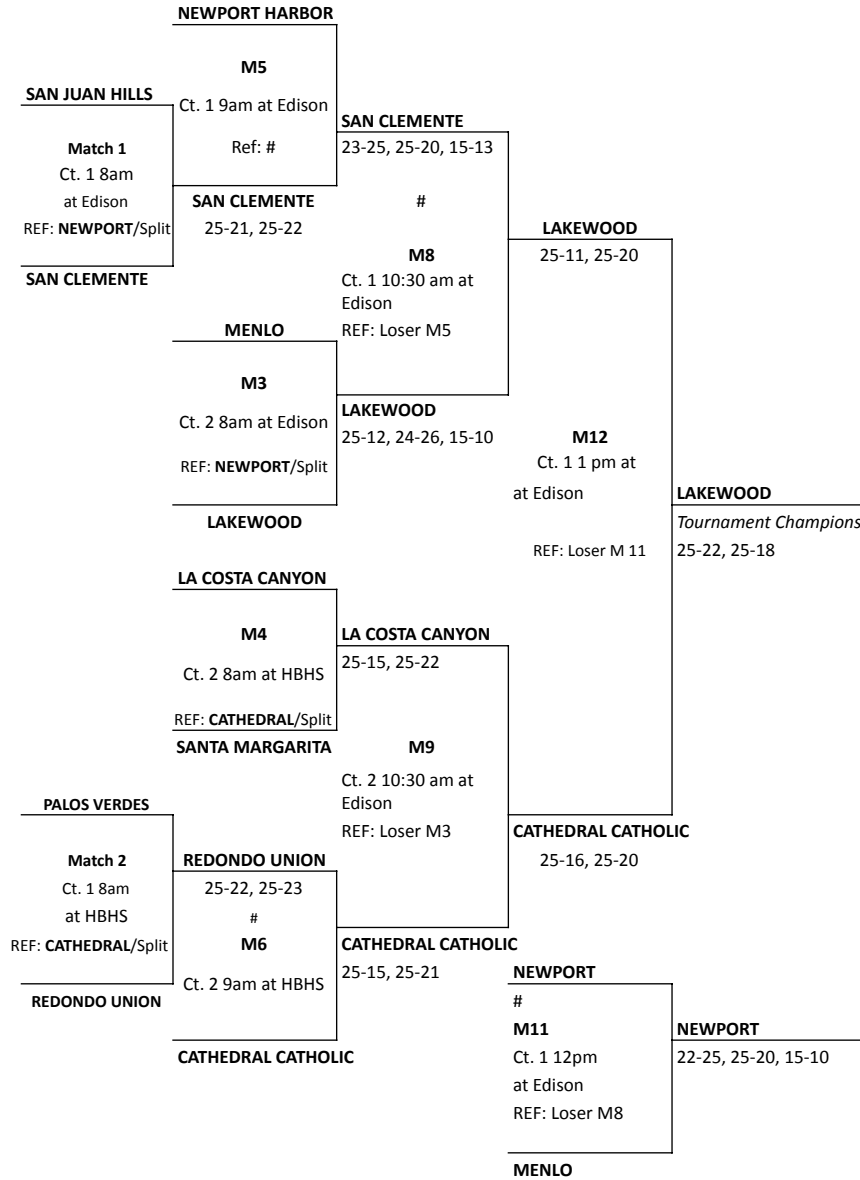

Gold Bracket at Edison High School

and Huntington Beach High School

= Unless otherwise noted, losing team from previous match refs.

Silver Bracket at Newport Harbor High School and Corona Del Mar High School

= Unless otherwise noted, losing team from previous match refs.