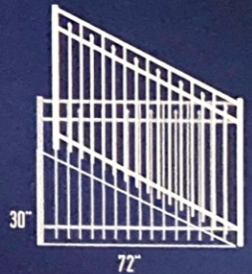

*Elon*  
Standard Picket: 48", 54" & 60"  
Double Picket: 48", 54" & 60"

*Fairview*  
Standard Picket: 60"

### Configurations

Standard Picket

\*Double Picket

\*Puppy Picket

Spear Top Puppy Picket

Hudson Fence sections can rack up to 30" over 72" when rails are triple punched. Standard punched sections will rack 15" over 72". Specify triple punch when ordering if more than 15" of racking is required.

### Gates

Arched Top Walkway

Straight Top Walkway

Rainbow Arch Double

Estate Arch Double

Straight Top Single

Rainbow Arch Single

Estate Arch Single