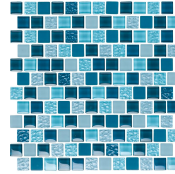

WATERLINE TILE

STANDARD 6" X 6" TILE

EXAMPLE IMAGE OF
GST-BLUE GEO BLUE

NOTE: If choosing a tile that is not like the example shown you understand the tile of your choice will be an additional cost. Mosaic, Glass, Deco, ANY SIZE other than a complete 6" x 6" tile etc. is **NOT** part of the standard selection.