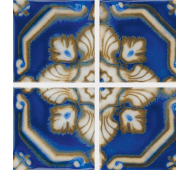

EXAMPLES OF NON-STANDARD TILE.