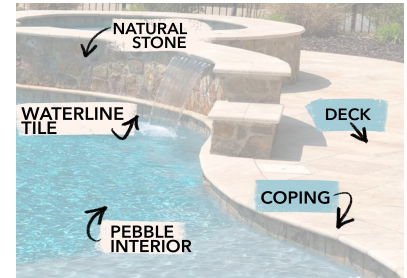

MATERIAL GUIDE

MATERIAL SELECTIONS

POOL INTERIOR (@SCP OR LONDON MINI, GLASS, SEA SHELLS, AND ANY UPGRADES WILL BE AN ADDITIONAL COST UNLESS IN YOUR CONTRACT.

WATERLINE TILE (@SCP) STANDARD TILE IS 6" X 6" NATURAL STONE OR BASE COLOR. DECO, MOSAIC, GLASS, WILL BE AN ADDITIONAL COST UNLESS IN YOUR CONTRACT.

DECK (@101 BUILDING SUPPLY) STANDARD CONCRETE DOES NOT INCLUDE COOL DECKING, ROCK SALT FINISH, ETC. UNLESS IN YOUR CONTRACT.

COPING (@101 BUILDING SUPPLY)

IF APPLICABLE - NATURAL STONE SELECTIONS

SPA FACE _____

STAIR FACE _____

RAISED WALL _____

STAIR CAP _____

RETAINING WALL _____

WALL CAP _____

KITCHEN FACE _____

KITCHEN COUNTERTOP _____

SHOWROOM LOCATIONS

WATERLINE TILE | POOL INTERIOR SCP Distributors	NATURAL STONE | TRAVERTINE 101 Building Supply & Design	PLASTER | POOL INTERIOR Landon Pool Plastering (By Appointment)	IF APPLICABLE - COUNTERTOP Legacy Countertops
11520 Granite St. Suite D Charlotte, NC 28273 (704) 522-7946 Mon-Fri 8:00am-5:00pm Closed Weekends	1200 Westinghouse Blvd. Suite E Charlotte, NC 28273 (704) 588-5861 Mon-Fri 7:00am-4:30pm Closed Weekends	1815 Coffey Point Dr. Charlotte, NC 28217 (704) 527-9252 Mon-Fri 7:00am-4:00pm Closed Weekends	300 Westinghouse Blvd. Charlotte, NC 28273 (704) 504-5354 Mon/Tue/Thur/Fri 9:00am-5:00pm Closed Wednesday/Sunday
Date Visited: _____	Date Visited: _____	Date Visited: _____	Date Visited: _____