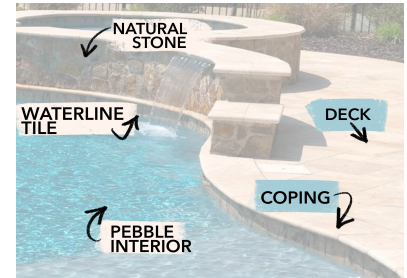

MATERIAL GUIDE

MATERIAL SELECTIONS

POOL INTERIOR (@SCP OR LONDON MINI, GLASS, SEA SHELLS, AND ANY UPGRADES WILL BE AN ADDITIONAL COST UNLESS IN YOUR CONTRACT.

WATERLINE TILE (@SCP) STANDARD TILE IS 6" X 6" NATURAL STONE OR BASE COLOR. DECO, MOSAIC, GLASS, WILL BE AN ADDITIONAL COST UNLESS IN YOUR CONTRACT.

DECK (@101 BUILDING SUPPLY) STANDARD CONCRETE DOES NOT INCLUDE COOL DECKING, ROCK SALT FINISH, ETC. UNLESS IN YOUR CONTRACT.

COPING (@101 BUILDING SUPPLY)

IF APPLICABLE - NATURAL STONE SELECTIONS

SPA FACE _____

RAISED WALL _____

RETAINING WALL _____

KITCHEN FACE _____

STAIR FACE _____

STAIR CAP _____

WALL CAP _____

KITCHEN COUNTERTOP _____

SHOWROOM LOCATIONS

WATERLINE TILE | POOL INTERIOR NPT Showroom (By Appointment)	NATURAL STONE | TRAVERTINE 101 Building Supply & Design	PLASTER | POOL INTERIOR Landon Pool Plastering (By Appointment)	IF APPLICABLE - COUNTERTOP Legacy Countertops
200 Westinghouse Blvd. Charlotte, NC 28273 (704) 817-8474 Mon-Fri 8:00am-5:00pm Closed Weekends	1200 Westinghouse Blvd. Suite E Charlotte, NC 28273 (704) 588-5861 Mon-Fri 7:00am-4:30pm Closed Weekends	1815 Coffey Point Dr. Charlotte, NC 28217 (704) 527-9252 Mon-Fri 7:00am-4:00pm Closed Weekends	300 Westinghouse Blvd. Charlotte, NC 28273 (704) 504-5354 Mon/Tue/Thur/Fri 9:00am-5:00pm Closed Wednesday/Sunday
Date Visited: _____	Date Visited: _____	Date Visited: _____	Date Visited: _____