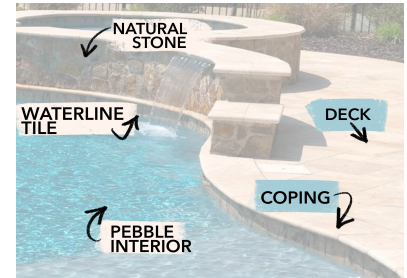

## MATERIAL SELECTIONS

**POOL INTERIOR** ( @SCP OR LONDON MINI, GLASS, SEA SHELLS, AND ANY UPGRADES WILL BE AN ADDITIONAL COST UNLESS IN YOUR CONTRACT.

**WATERLINE TILE** ( @SCP ) STANDARD TILE IS 6" X 6" NATURAL STONE OR BASE COLOR. DECO, MOSAIC, GLASS, WILL BE AN ADDITIONAL COST UNLESS IN YOUR CONTRACT.

SCP STANDARD OPTIONS	LANDON OPTIONS
Stonescapes: Regular Pebble	PebbleTec
LEVEL 1: Standard	STANDARD
White	Caribbean Blue
Aqua Cool	Sandy Beach
Salt & Pepper	White Pearl
Caribbean Blue	