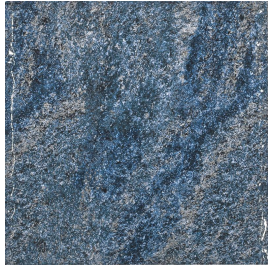

WATERLINE TILE

STANDARD 6" X 6" TILE

EXAMPLE IMAGE OF
GST-BLUE GEO BLUE

NOTE: If choosing a tile that is not like the example shown you understand the tile of your choice will be an additional cost. Mosaic, Glass, Deco, ANY SIZE other than a complete 6" x 6" tile etc. is **NOT** part of the standard selection.