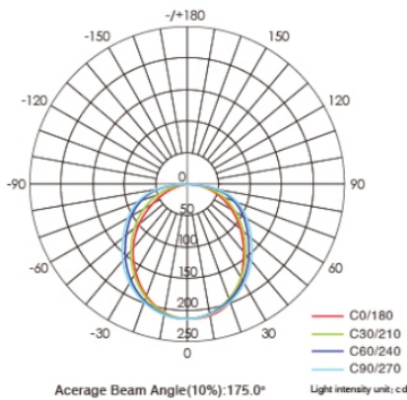

Technical Specifications

- Input Voltage: Isolated Driver
AC100-277V 50/60Hz or AC100-240V 50/60Hz
- Total harmonic distortion: THD<19
- Power Factor: PF>0.95
- Efficiency: 110-130LM/W
- Color Index: Ra>82
- IP Rating: IP40
- Switching Time: 100,000
- Operation Temperature: -20°C ~ +50°C / -4°F ~ +122°F

Available in a 3000K 4000K 5000K 5700K 6000K 6500K color temperature and your choice of a clear or milky diffusion lens

CUSTOM
SPECTRA
LIGHTING.com

CUSTOM SPECTRA LIGHTING.com

Item No.	Length	Power	Luminous flux(LM)	CRI	Package
CSLLY-T8DL600-9W-XXXX	2ft/600mm	9W	900-1,170lm	>82	725*240*205mm;20pcs/ctn
CSLLY-T8DL900-13W-XXXX	3ft/900mm	13W	1,430-1,690lm	>82	1035*240*205mm;20pcs/ctn
CSLLY-T8DL1200-22W-XXXX	4ft/1200mm	22W	2,420-2,340lm	>82	1335*240*205mm;20pcs/ctn
CSLLY-T8DL1500-25W-XXXX	5ft/1500mm	25W	2,640-2,860lm	>82	1640*240*205mm;16pcs/ctn
CSLLY-T8DL1800-30W-XXXX	6ft/1800mm	30W	3,300-3,900lm	>82	1900*240*205mm;20pcs/ctn
CSLLY-T8DL2400-44W-XXXX	8ft/2400mm	44W	4,840-5,730lm	>82	2520*165*165mm;9pcs/ctn

Size:(mm)

600/900/1200/1500/1800/2400

Available in multiple lengths, choice of color temperatures and cord connections, the Double T5 Integrated Tube LED luminaire is a great and flexible choice. Each unit comes with a pigtail, butt connector for a seamless light source when mounted end to end, mounting clips and a connector cable. Optional cable lengths and 120 VAC plug cords are available. You can also add a corner mount for a Custom look. DLC listed means this fixture is available for Utility Rebates!