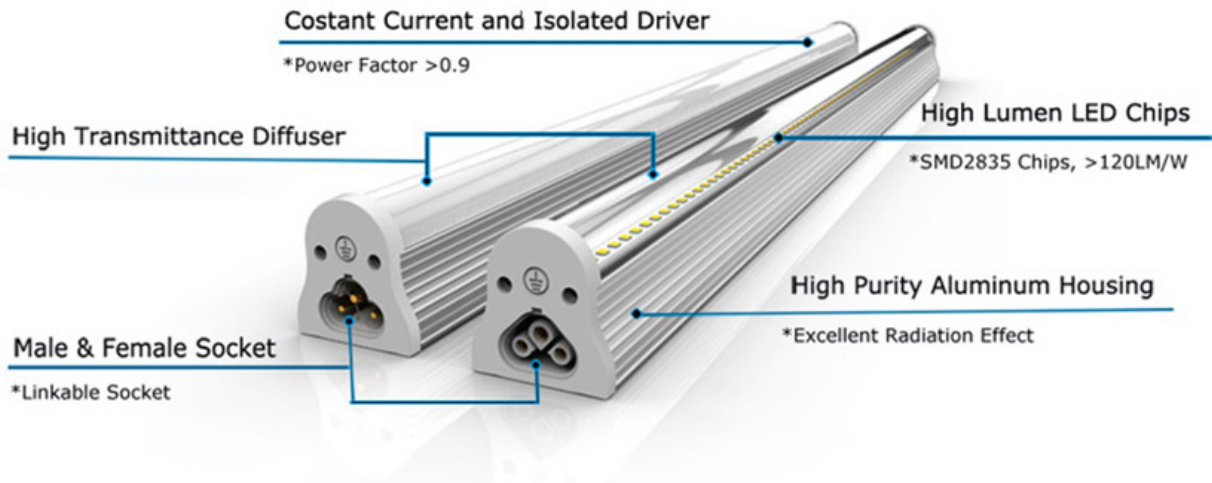

CUSTOM SPECTRA LIGHTING.com

T8 Intergrated Led Tube

- UL Certificate No.: E471267
- 50,000 Hours Life Time

Features

- Patent Male-female linkable design
Seamless & No Dark in-line connection
- UL ETL TUV SAA approved, DLC Listed
- 0.8mm aluminum for excellent heat dissipation

Technical Specifications

- Input Voltage: Isolated Driver
AC100-277V 50/60Hz or AC100-240V 50/60Hz
- Total harmonic distortion: THD<19
- Power Factor: PF>0.95
- Efficiency: 110-130LM/W
- Color Index: Ra>82
- IP Rating: IP40
- Switching Time: 100,000
- Operation Temperature: -20°C ~ +50°C / -4°F ~ +122°F

Size:(mm)

600/900/1200/1500/1800/2400

Available in multiple lengths, choice of color temperatures and cord connections, the Double T5 Integrated Tube LED luminaire is a great and flexible choice. Each unit comes with a pigtail, butt connector for a seamless light source when mounted end to end, mounting clips and a connector cable. Optional cable lengths and 120 VAC plug cords are available. You can also add a corner mount for a Custom look. DLC listed means this fixture is available for Utility Rebates!