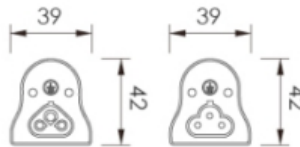

Size:(mm)

600/900/1200/1500/1800/2400

Available in multiple lengths, choice of color temperatures and cord connections, the Double T5 Integrated Tube LED luminaire is a great and flexible choice. Each unit comes with a pigtail, butt connector for a seamless light source when mounted end to end, mounting clips and a connector cable. Optional cable lengths and 120 VAC plug cords are available. You can also add a corner mount for a Custom look. DLC listed means this fixture is available for Utility Rebates!