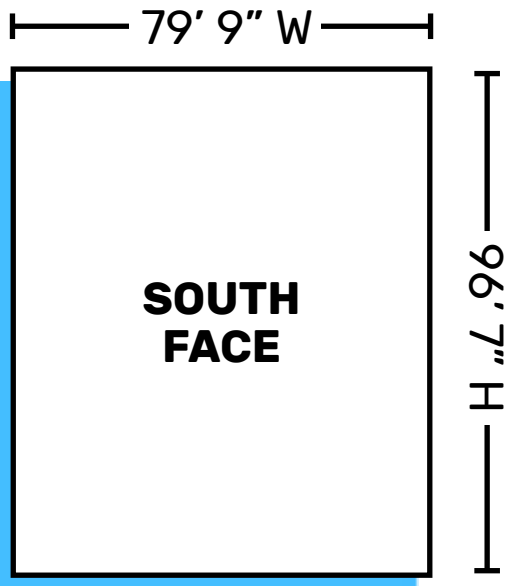

QUICK FACTS:

FORMAT: DOUBLE DIGITAL SPECTACULAR

SOV: 10-SEC SPOT / 100-SEC LOOP

SIZE: 96' 7" H x 79' 9" W (PER SIDE)

WEEKLY IMPS: 384,228

FACING: NORTH & SOUTH

READ: LEFT & RIGHT

LAT/LONG: 36.135369/-115.154224

CROSS STREETS: PARADISE RD & ELVIS PRESLEY BLVD

1.5M
4-WEEK (A18+)
IMPRESSIONS

Google Maps

15,000 SQ FT OF DIGITAL SIGNAGE!

HOW BIG?

HUMAN

FOOTBALL GOAL POST

ELECTRICITY POLE