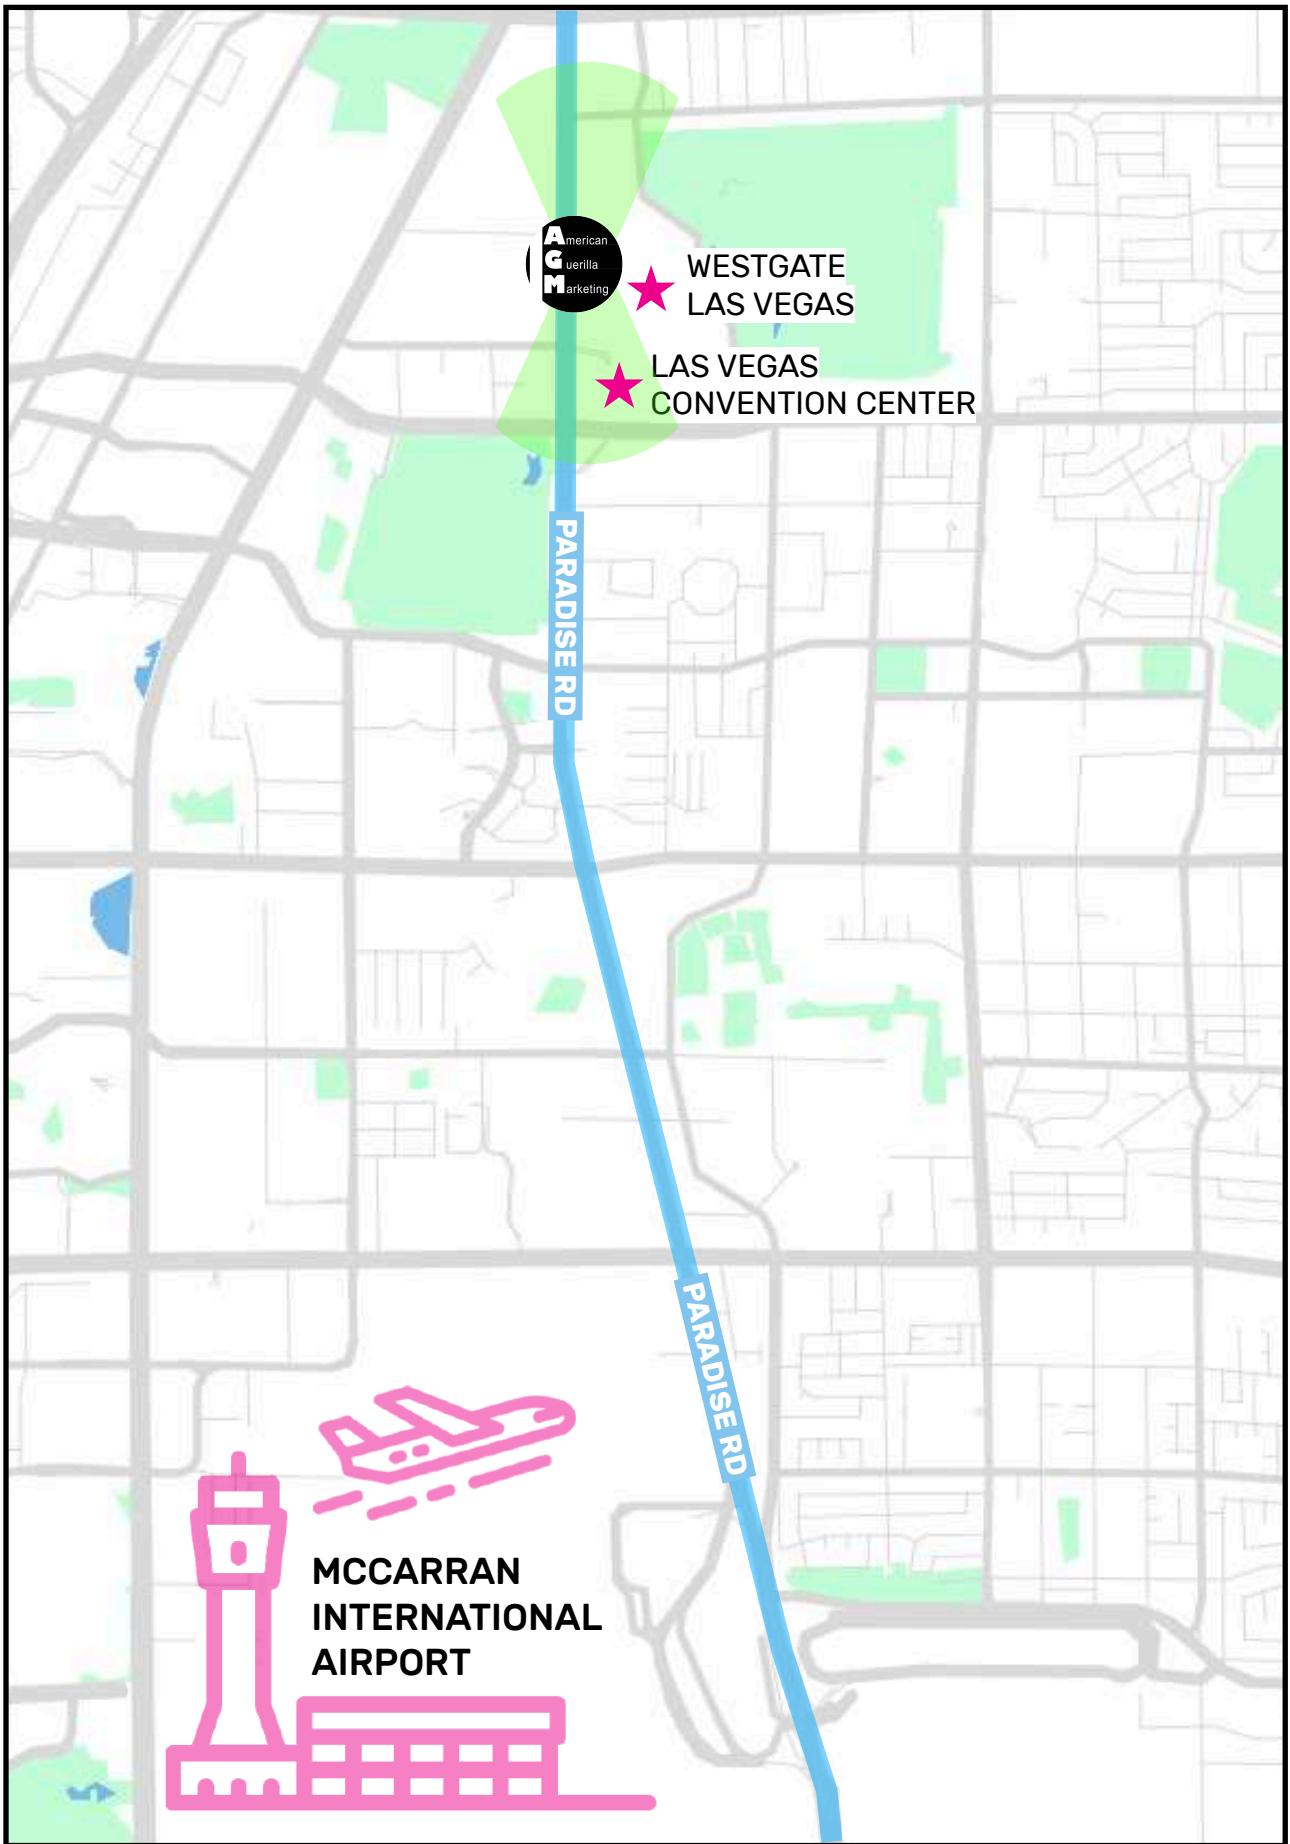

LAS VEGAS

#4001

WESTGATE

Capture the attention of locals, tourists, and convention attendees through 15,000 square feet of industry-leading digital signage standing nearly 200 feet tall in the heart of Las Vegas. This digital opportunity features double-sided, full-motion capabilities with amazing clarity at the entrance to the remarkable **Westgate Las Vegas Resort & Casino** and the world-famous **Las Vegas Convention Center**, which welcomes over 50 major conventions and 1.4 million convention attendees each year. This dynamic opportunity consists of two massive back-to-back screens located on the Westgate Resort Marquee, providing advertisers with A+ visibility from Paradise Road (where visitors enter the Convention Center), the Monorail track, Monorail station, and other iconic touch-points.

QUICK FACTS:

FORMAT: DOUBLE DIGITAL SPECTACULAR

SOV: 10-SEC SPOT / 100-SEC LOOP

SIZE: 96' 7" H x 79' 9" W (PER SIDE)

WEEKLY IMPS: 384,228

FACING: NORTH & SOUTH

READ: LEFT & RIGHT

LAT/LONG: 36.135369/-115.154224

CROSS STREETS: PARADISE RD & ELVIS PRESLEY BLVD

1.5M
4-WEEK (A18+)
IMPRESSIONS

Google Maps

15,000 SQ FT OF DIGITAL SIGNAGE!

HOW BIG?

HUMAN

FOOTBALL GOAL POST

ELECTRICITY POLE

 **DOWNTOWN
LAS VEGAS 4001**

SOUTHFACE

LAS VEGAS
CONVENTION
CENTER →

WESTGATE

BEER IN ITS
ORGANIC FORM

WESTGATE
LAS VEGAS ↓

WESTGATE

GEORGE
WALLACE
LEGENDARY COMIC
8PM