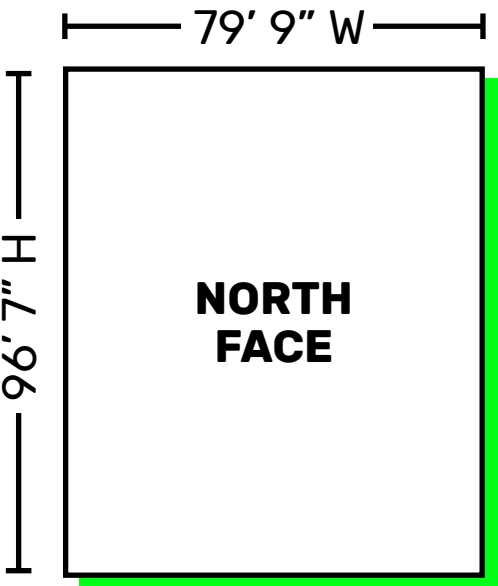

QUICK FACTS:

FORMAT: DOUBLE DIGITAL SPECTACULAR

SOV: 10-SEC SPOT / 100-SEC LOOP

SIZE: 96' 7" H x 79' 9" W (PER SIDE)

WEEKLY IMPS: 384,228

FACING: NORTH & SOUTH

READ: LEFT & RIGHT

LAT/LONG: 36.135369/-115.154224

CROSS STREETS: PARADISE RD & ELVIS PRESLEY BLVD

1.5M
4-WEEK (A18+)
IMPRESSIONS

Google Maps

15,000 SQ FT OF DIGITAL SIGNAGE!

HOW BIG?

HUMAN

FOOTBALL GOAL POST

ELECTRICITY POLE