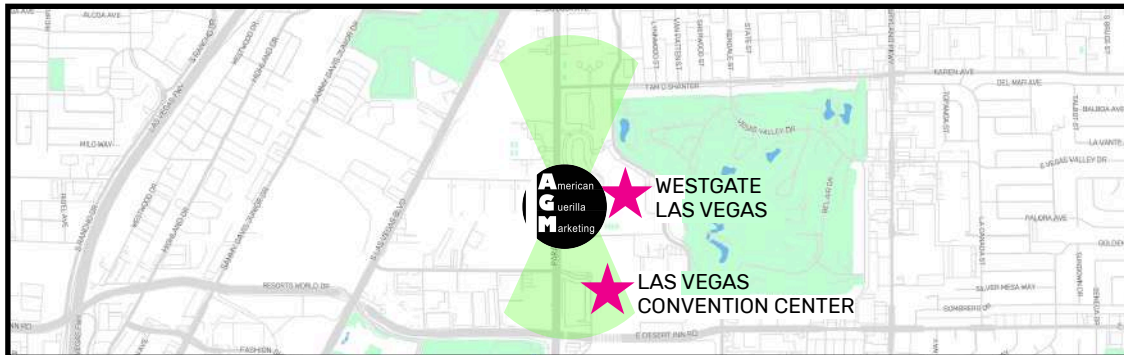

LAS VEGAS

#4001

WESTGATE

Capture the attention of locals, tourists, and convention attendees through 15,000 square feet of industry-leading digital signage standing nearly 200 feet tall in the heart of Las Vegas. This digital opportunity features double-sided, full-motion capabilities with amazing clarity at the entrance to the remarkable **Westgate Las Vegas Resort & Casino** and the world-famous **Las Vegas Convention Center**, which welcomes over 50 major conventions and 1.4 million convention attendees each year. This dynamic opportunity consists of two massive back-to-back screens located on the Westgate Resort Marquee, providing advertisers with A+ visibility from Paradise Road (where visitors enter the Convention Center), the Monorail track, Monorail station, and other iconic touch-points.

QUICK FACTS:

FORMAT: DOUBLE DIGITAL SPECTACULAR

SOV: 10-SEC SPOT / 100-SEC LOOP

SIZE: 96' 7" H x 79' 9" W (PER SIDE)

WEEKLY IMPS: 384,228

FACING: NORTH & SOUTH

READ: LEFT & RIGHT

LAT/LONG: 36.135369/-115.154224

CROSS STREETS: PARADISE RD & ELVIS PRESLEY BLVD

1.5M
4-WEEK (A18+)
IMPRESSIONS

Google Maps

15,000 SQ FT OF DIGITAL SIGNAGE!

HOW BIG?

HUMAN

FOOTBALL GOAL POST

ELECTRICITY POLE

 **DOWNTOWN
LAS VEGAS 4001**

SOUTHFACE

LAS VEGAS
CONVENTION
CENTER →

WESTGATE

BEER IN ITS
ORGANIC FORM

WESTGATE
LAS VEGAS ↓

WESTGATE

GEORGE
WALLACE
LEGENDARY COMIC
8PM