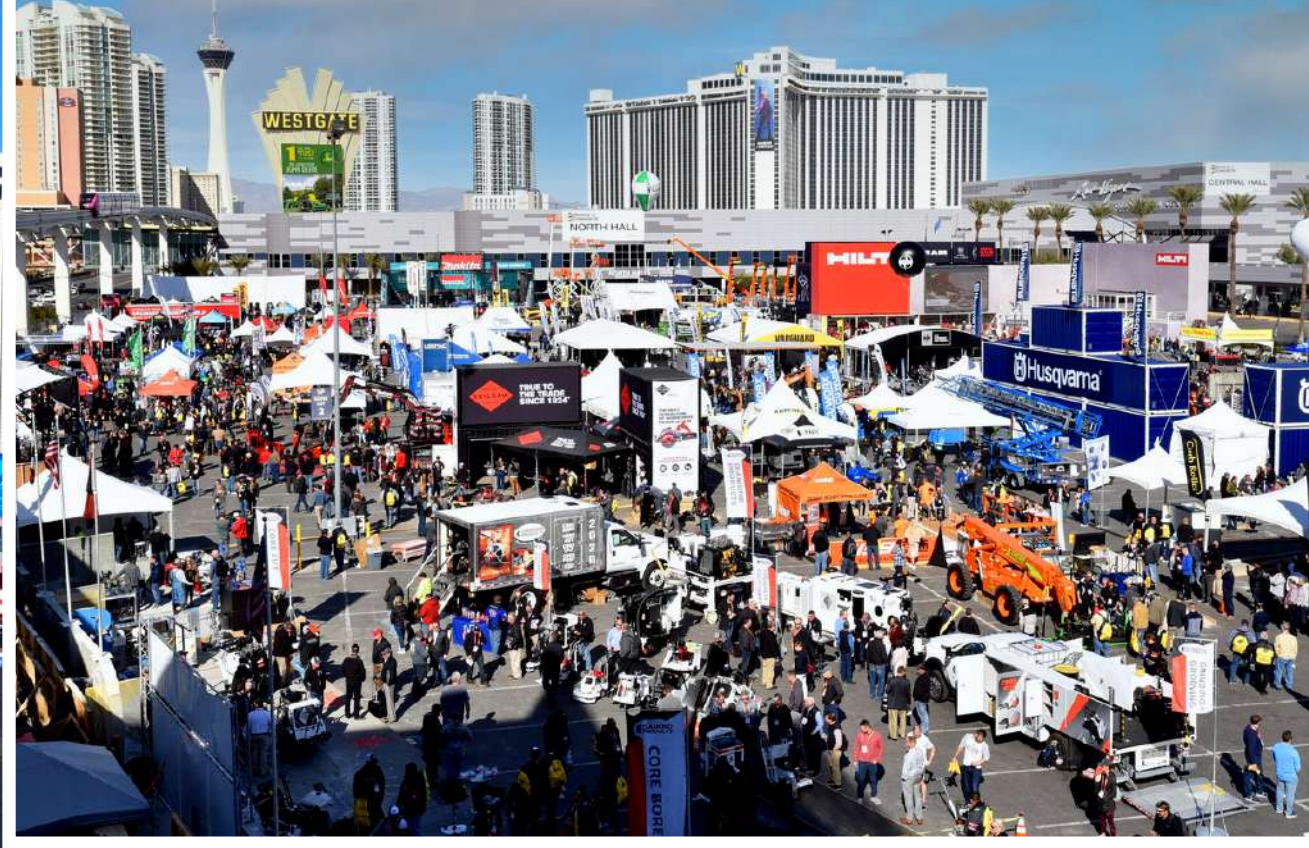

April 25th - 26th
15k attendees

LIGHTFAIR INTERNATIONAL

June 19th - 23rd
24k attendees

INTERNATIONAL BOWL EXP

June 26th - 30th
20k attendees

VIEW FROM THE MONORAIL

VIEW FROM CONVENTION CENTER DRIVE

LAS VEGAS
CONVENTION
CENTER