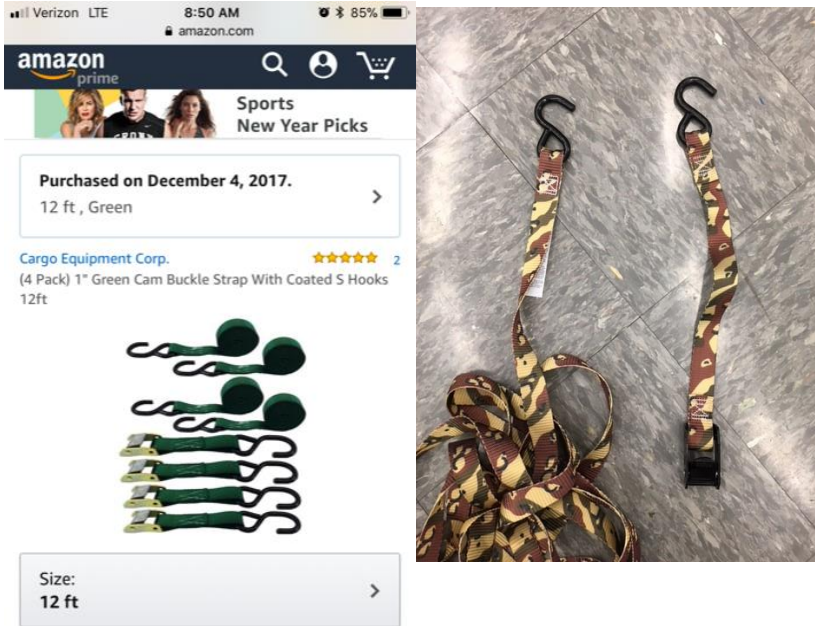

Dressing Tree Assembly Items

Home Depot

1. 1/2" thick MDF board (size: 2' x 2') \$5.85

2. Everbilt Heavy Duty Flip Up Storage Hanger \$5.95

Save to List

Oxnard Store

✓ 14
in stock

📍 Aisle 22, Bay 019
Tap to see in store map

Everbilt Heavy Duty Flip-Up Storage Hanger in Gray

★★★★★ (146)

3. Everbilt Hitching Ring (need 4) \$3.28 x 4

4. Cam Buckle Straps with S hooks 12' (need 2)

**Can purchase these on either Amazon or Home Depot. Need at least 12' straps. Amazon sells packs of 4 for ~\$26. Home Depot sells 16' straps for ~\$16