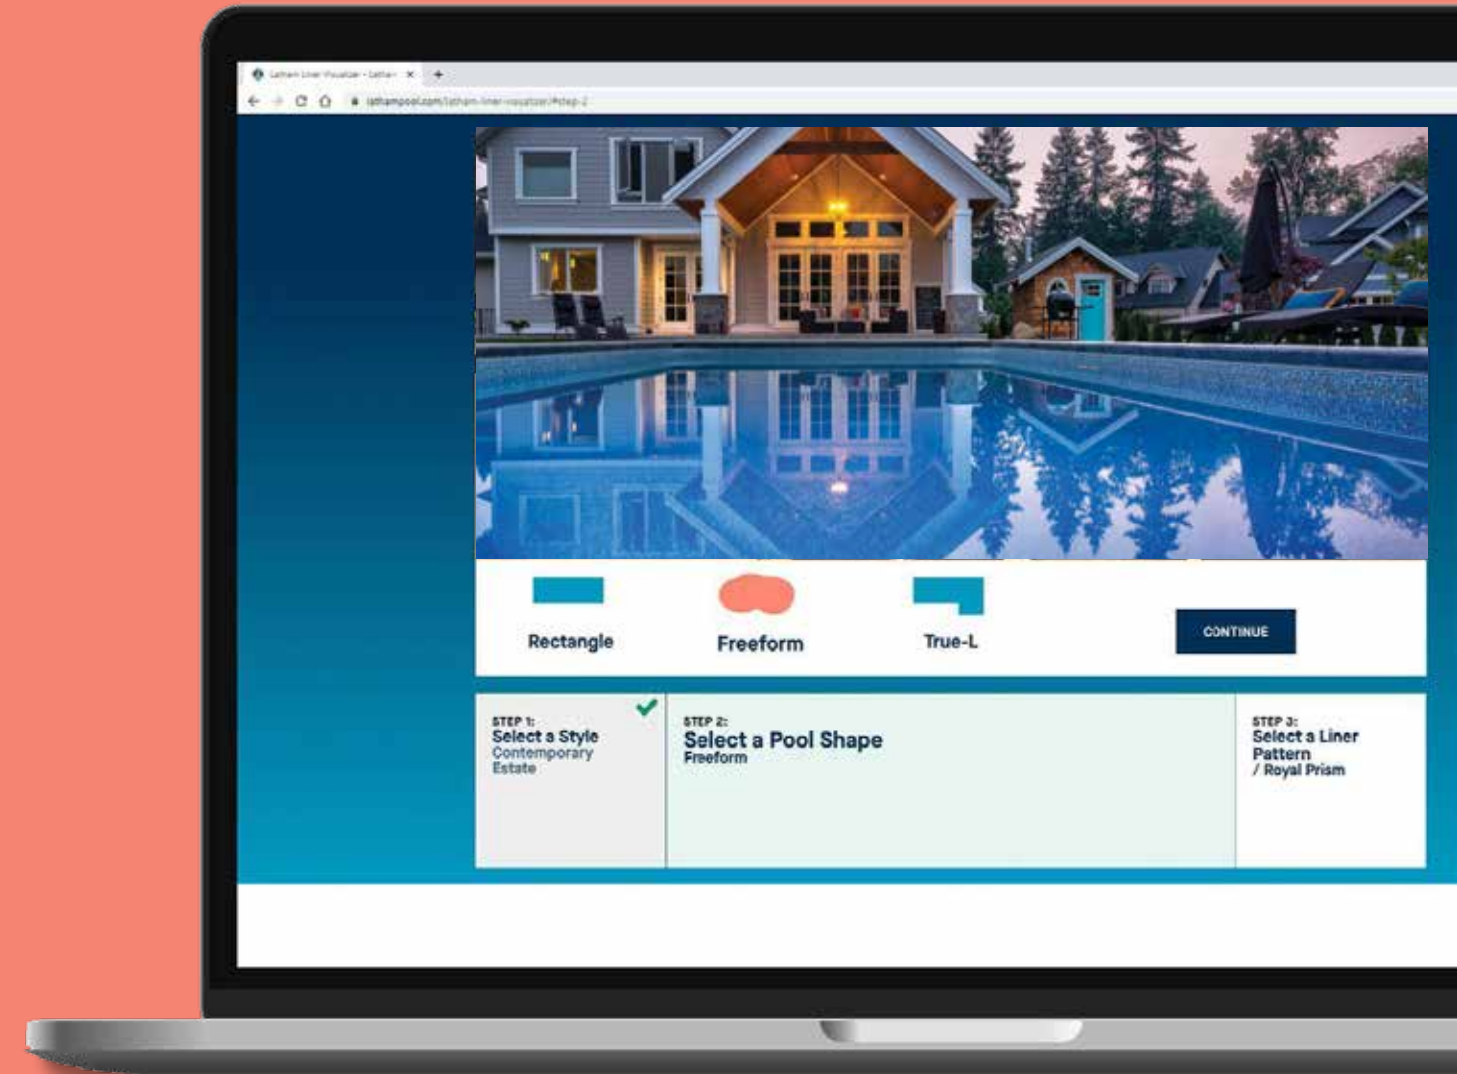

Striking Looks. *Seamless Strength.*

Only Latham offers Ultra-Seam®—the liner technology proven to deliver the strongest seams you'll never see. Already trusted in over **1,000,000** installations and counting, Ultra-Seam® sets the benchmark for both beauty and performance. By eliminating the “pinstriping” effect of standard floor seam liners, it creates a flawless, uninterrupted surface that lets the true design of your pool shine through. Stronger seams, seamless style—all exclusively from Latham.

Seeing is *Believing*

Choosing the perfect liner pattern just got easier with Latham's Liner Visualizer Tool. Experience the fun and convenience of designing the perfect pool, right down to the hue of the water. Start by selecting a yard style, choose a pool shape, then start shopping for liner patterns—it's that simple!

Scan the QR code to explore the possibilities.
www.lathampool.com/latham-liner-visualizer