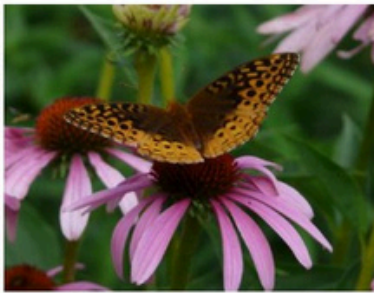

MASTER GARDENERS
"Helping Others Grow"

LCMGA JULY EDUCATION PROGRAM

"Unveiling the Great Lakes Region Butterflies: A Guide to Local Beauties and Their Plant Partners" with DOLLY FOSTER

Tuesday, July 16th
at 6:00 p.m.
Purdue Cooperative
Extension
2293 N. Main St.
Crown Point, IN 46307

Unveiling the Great Lakes Region Butterflies

Have you ever wondered about the dazzling butterflies flitting through Northwest Indiana's meadows and gardens? Would you like to see more? Join us as Dolly Foster explores the fascinating world of these winged beauties! She will delve into the lives of local butterfly species, from the vibrant Monarch to the delicate Eastern Tiger Swallowtail. Discover the vital role they play in the ecosystem and learn how the plants we choose can create a butterfly haven in our own backyards. She will discuss the specific flowering plants that attract and sustain these incredible creatures, ensuring a vibrant dance of color in your own green space.

Dolly Foster Landscape Horticulturist & Master Gardener

Dolly Foster, Landscape Horticulturist, has been a Master Gardener for 24 years, an Indiana Accredited Horticulturist for 22 and a Certified Arborist since 2008. For the past 24 years, Dolly has been presenting lectures on many gardening topics. She spent four years as an adjunct faculty member of the Joliet Junior College Agriculture/ Horticulture Department and 18 years in the Parks and Recreation industry as staff horticulturist for two park districts. She has been butterfly gardening from the very beginning of her gardening career. Her passion has led her to raising monarch and swallowtail butterflies for over 16 years. Her garden at home has been a Monarch Waystation since 2011.