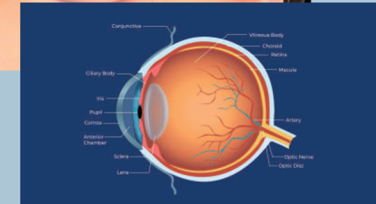

Animated Chart

New language charts: Chinese & Arabic

Color vision test

Contrast sensitivity test

Computerised Acuity Chart

Snellen chart

8 different opto types can be displayed in the traditional Snellen format including British, Landolt Cs, Tumbling Es, Pictures, Numbers, Arabic and Chinese. A single row or column can be shown and a range of cursors are available to isolate specific letters.

Fan Dial and Block Chart for detecting the direction and quality of Astigmatism.

Color perception test for detecting Normal, Protania, Deuteranopia and color blind patient.

Worth's Four Dot test or W4LT, to access a patient's degree of binocular vision and binocular single vision.

A Pelli-Robson format test to provide an idea of the contrast sensitivity of patient.

Specifications

Model	CVA22	CVA24
Screen	21.5inch	23.8inch
Touch Screen	None	Optional
Product size	490mm*290mm(Screen) 380mm(Overall)	540mm*320mm(Screen) 410mm(Overall)
Resolution	1920*1080(16:9)	1920*1080(16:9)