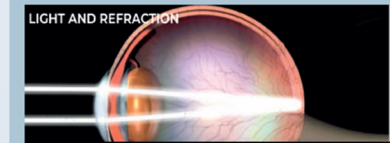

Snellen chart

8 different opto types can be displayed in the traditional Snellen format including British, Landolt Cs, Tumbling Es, Pictures, Numbers, Arabic and Chinese. A single row or column can be shown and a range of cursors are available to isolate specific letters.

Fan Dial and Block Chart for detecting the direction and quality of Astigmatism.

Color perception test for detecting Normal, Protania, Deuteranopia and color blind patient.

Worth's Four Dot test or W4LT, to access a patient's degree of binocular vision and binocular single vision.

A Pelli-Robson format test to provide an idea of the contrast sensitivity of patient.