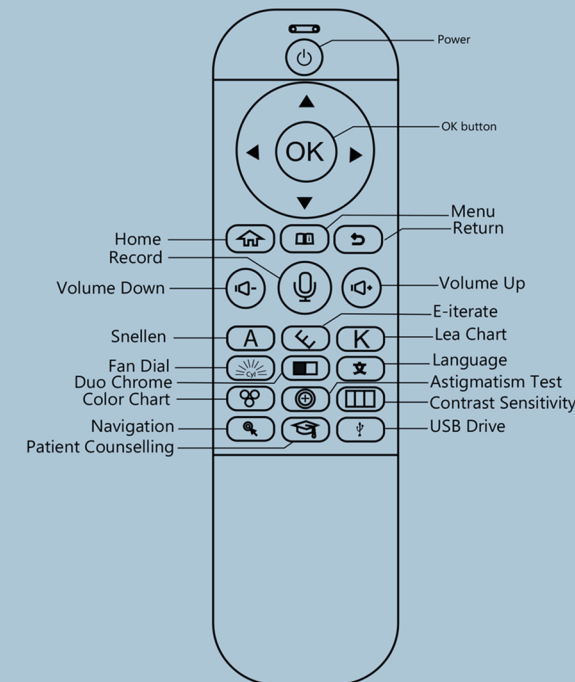

Snellen chart

8 different opto types can be displayed in the traditional Snellen format including British, Landolt Cs, Tumbling Es, Pictures, Numbers, Arabic and Chinese. A single row or column can be shown and a range of cursors are available to isolate specific letters.

Fan Dial and Block Chart for detecting the direction and quality of Astigmatism.

Color perception test for detecting Normal, Protania, Deuteranopia and color blind patient.

Worth's Four Dot test or W4LT, to access a patient's degree of binocular vision and binocular single vision.

A Pelli-Robson format test to provide an idea of the contrast sensitivity of patient.